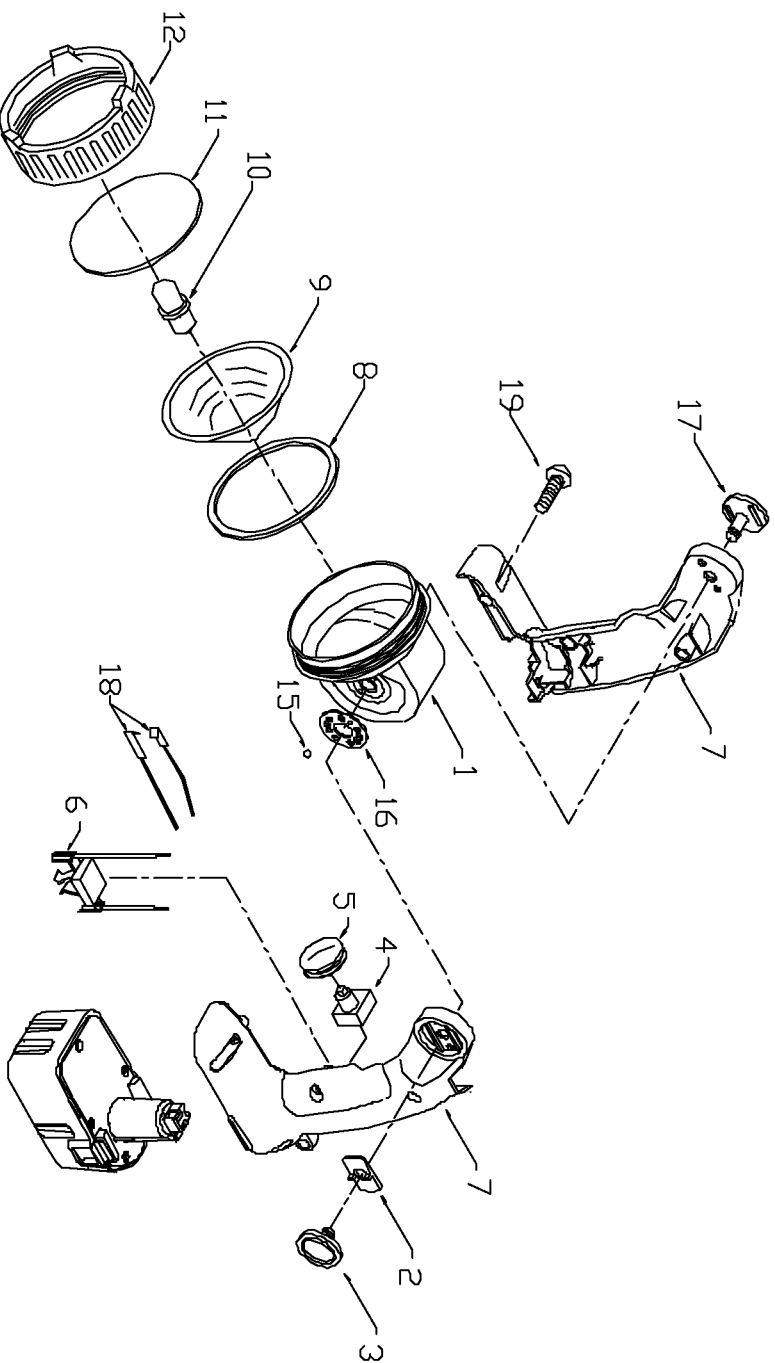

PORTER-CABLE FLASHLIGHT 14.4VDC

WARNING: Electrical repairs should only be attempted by trained repairmen. Contact the nearest Porter-Cable Service Center or other competent repair center

871

Parts List for J-871 Type 1

Item Number	Part Number	Description	Qty Required
1	000000-00	No Longer Available	1
2	000000-00	No Longer Available	1
3	000000-00	No Longer Available	1
4	000000-00	No Longer Available	1
5	889010	SWITCH COVER	1
6	889016	CONTACT PLATE	1
7	000000-00	No Longer Available	1
8	000000-00	No Longer Available	1
9	000000-00	No Longer Available	1
10	000000-00	No Longer Available	1