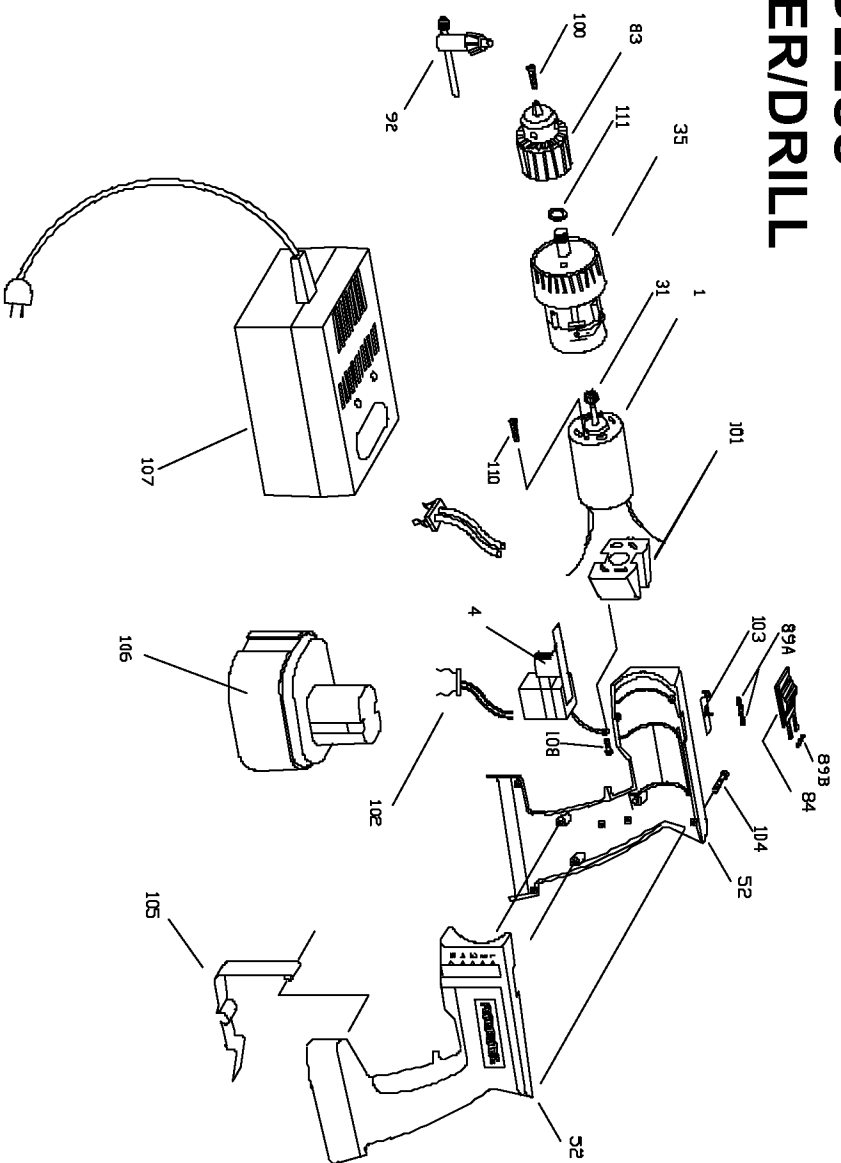

# PORTER-CABLE CORDLESS DRIVER/DRILL

**WARNING:** Electrical repairs should only be attempted by trained repairmen. Contact the nearest Porter-Cable Service Center or other competent repair center.

**852**

## Parts List for J-852 Type 2

Item Number	Part Number	Description	Qty Required
1	000000-00	No Longer Available	1
4	698955	SWITCH ASSY	1
31	875359	PINION GEAR	1
35	882673	SHIFT YOKE	1
35	875358	GEAR BOX/CLUTCH ASSY	1
52	000000-00	No Longer Available	1
52	882673	SHIFT YOKE	1
83	692074	CHUCK PKG.	1
84	882673	SHIFT YOKE	1
89	000000-00	No Longer Available	1
92	826226	KEY	1
100	875380	SCREW	1
101	000000-00	No Longer Available	1
102	698948	CONTACT/LEAD ASSY	1
104	888993	SCREW	10
105	698946	CLIP	1
106	000000-00	No Longer Available	1
107	000000-00	No Longer Available	1
108	000000-00	No Longer Available	1
110	000000-00	No Longer Available	1
111	698159	SPACER	1
856	698950	BIT	1
856	000000-00	No Longer Available	1
861	000000-00	No Longer Available	1
861	000000-00	No Longer Available	1