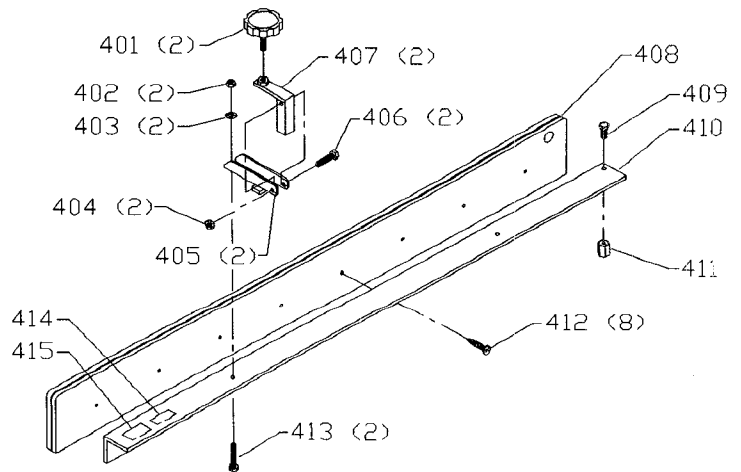

**78-929 RIGHT EXTENSION TABLE - 28" FENCE SYSTEM**  
**78-934 RIGHT EXTENSION TABLE - 40" FENCE SYSTEM**  
**78-938 RIGHT EXTENSION TABLE - 52" FENCE SYSTEM**

**78-952 STEEL SUPPORT LEGS (SET OF 2)**

**78-941 36" T-SQUARE® AUXILIARY FENCE**

## Parts List for J-79-012 Type 1

Item Number	Part Number	Description	Qty Required
1	000000-00	No Longer Available	1
2	1350093	BOARD KIT	1
3	1350093	BOARD KIT	1
4	1352033	SCREW	2
5	1352034	WASHER	2
6	1350017	CURSOR	1
7	000000-00	No Longer Available	1
8	1350078	NAMEPLATE	1
9	1350277	BOLT	1
10	1350278	SPECIAL SCREW	1
11	1350103	CAM HANDLE ASSY	1
12	1350050	KNOB	1
13	1350101	CAM FOOT ASSY	1
14	1350279	LOCK NUT	1
15	1350280	LOCK NUT	1
16	1350019	GLIDE PAD	2
17	1350051	GLIDE PAD	2
18	1350492	SET SCREW	2
19	1350079	DECAL	1
20	1350019	GLIDE PAD	2
33	1350285	SCREW	3
34	1350286	FLAT WASHER	3
35	1350288	LOCK WASHER	3
36	1350287	HEX NUT	3
37	1352631	REAR RAIL - 28	1
37	1350108	REAR RAIL - 40	1
37	1350131	REAR RAIL - 52	1

## Parts List for J-79-012 Type 1

Item Number	Part Number	Description	Qty Required
38	1350289	SCREW	6
39	1350290	FLAT WASHER	6
40	1350284	HEX NUT	6
41	1359083	TUBE ASSY	1
41	1350107	TUBE ASSY - 40	1
41	000000-00	No Longer Available	1
42	79-056	12FT R-TAPE	1
42	79-056	12FT R-TAPE	1
46	1350291	HEX NUT	3
47	1350288	LOCK WASHER	3
48	1350286	FLAT WASHER	3
49	1352011	SCREW	3
50	1350291	HEX NUT	1
51	1350288	LOCK WASHER	1
52	1350286	FLAT WASHER	1
53	1350124	SWITCH BRACKET	1
54	1350292	SCREW	1
55	491957-00	LOCK WASHER	2
56	1350294	SCREW	2
58	1350295	SCREW	7
59	491957-00	LOCK WASHER	7
60	1352632	FRONT RAIL	1
60	1350109	FRONT RAIL - 40	1
60	000000-00	No Longer Available	1
61	1350284	HEX NUT	6
62	1350290	FLAT WASHER	6
63	1350289	SCREW	6