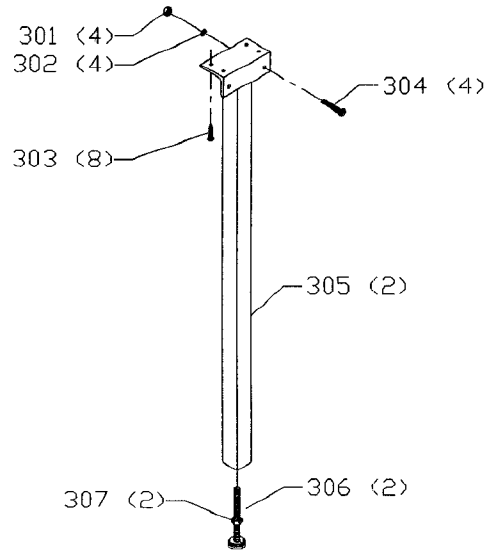

**78-929 RIGHT EXTENSION TABLE - 28" FENCE SYSTEM**  
**78-934 RIGHT EXTENSION TABLE - 40" FENCE SYSTEM**  
**78-938 RIGHT EXTENSION TABLE - 52" FENCE SYSTEM**

**78-952 STEEL SUPPORT LEGS (SET OF 2)**

**78-941 36" T-SQUARE® AUXILIARY FENCE**

## Parts List for J-79-012 Type 1

Item Number	Part Number	Description	Qty Required
1	000000-00	No Longer Available	1
2	1350093	BOARD KIT	1
3	1350093	BOARD KIT	1
4	1352033	SCREW	2
5	1352034	WASHER	2
6	1350017	CURSOR	1
7	000000-00	No Longer Available	1
8	1350078	NAMEPLATE	1
9	1350277	BOLT	1
10	1350278	SPECIAL SCREW	1
11	1350103	CAM HANDLE ASSY	1
12	1350050	KNOB	1
13	1350101	CAM FOOT ASSY	1
14	1350279	LOCK NUT	1
15	1350280	LOCK NUT	1
16	1350019	GLIDE PAD	2
17	1350051	GLIDE PAD	2
18	1350492	SET SCREW	2
19	1350079	DECAL	1
20	1350019	GLIDE PAD	2
33	1350285	SCREW	3
34	1350286	FLAT WASHER	3
35	1350288	LOCK WASHER	3
36	1350287	HEX NUT	3
37	1352631	REAR RAIL - 28	1
37	1350108	REAR RAIL - 40	1
37	1350131	REAR RAIL - 52	1

## Parts List for J-79-012 Type 1

Item Number	Part Number	Description	Qty Required
38	1350289	SCREW	6
39	1350290	FLAT WASHER	6
40	1350284	HEX NUT	6
41	1359083	TUBE ASSY	1
41	1350107	TUBE ASSY - 40	1
41	000000-00	No Longer Available	1
42	79-056	12FT R-TAPE	1
42	79-056	12FT R-TAPE	1
46	1350291	HEX NUT	3
47	1350288	LOCK WASHER	3
48	1350286	FLAT WASHER	3
49	1352011	SCREW	3
50	1350291	HEX NUT	1
51	1350288	LOCK WASHER	1
52	1350286	FLAT WASHER	1
53	1350124	SWITCH BRACKET	1
54	1350292	SCREW	1
55	491957-00	LOCK WASHER	2
56	1350294	SCREW	2
58	1350295	SCREW	7
59	491957-00	LOCK WASHER	7
60	1352632	FRONT RAIL	1
60	1350109	FRONT RAIL - 40	1
60	000000-00	No Longer Available	1
61	1350284	HEX NUT	6
62	1350290	FLAT WASHER	6
63	1350289	SCREW	6