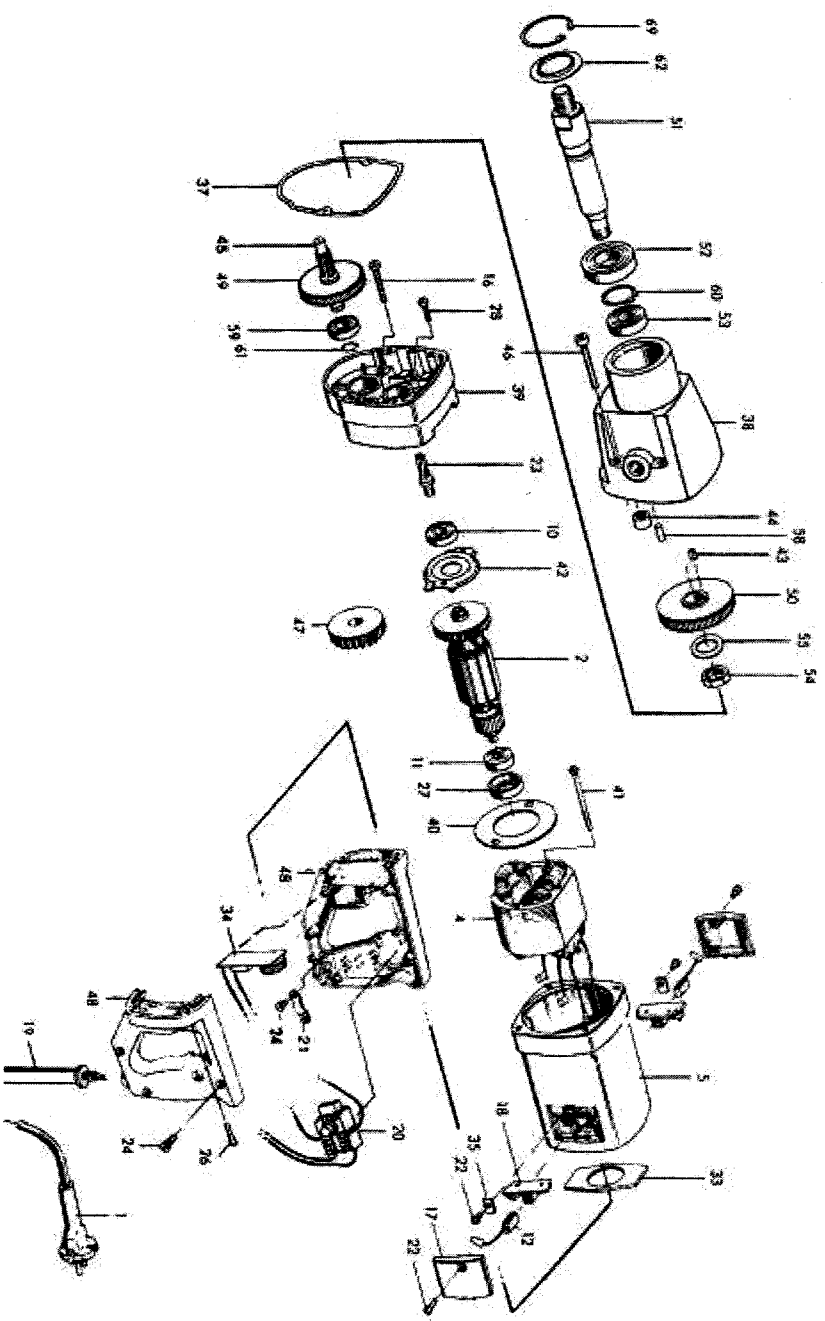

PORTER-CABLE MIXER

WARNING: Electrical repairs should only be attempted by trained repairmen. Contact the nearest Porter-Cable Service Center or other competent repair center.

7822

Parts List for J-7822 Type 1

Item Number	Part Number	Description	Qty Required
1	214655	CORDSET ASSY	1
2	211125	ARMATURE	1
4	000000-00	No Longer Available	1
5	205826	MOTOR HOUSING	1
10	251830	BEARING	1
11	254443	BEARING	1
12	211710	BRUSH	2
16	193488	SCREW	10
17	205834	BRUSH COVER	2
18	205931	BRUSH HOLDER	2
19	103519	STRAIN RELIEVER	1
20	265276	SWITCH	1
21	257380	CORD CLAMP	1
22	195715	SCREW	10
23	223190	PINION	1
24	206245	SCREW	10
26	193461	SCREW	10
27	257354	BEARING MOUNT	1
28	196738	SCREW	10
33	206903	SEAL	1
34	000000-00	No Longer Available	1
34	212598	SPEED CONTROL	1
35	194816	RETAINING CLIP	1
37	229881	GASLET	1
38	257694	GEAR HOUSING	1
39	257460	INTERMEDIATE PLATE	1
40	176648	BAFFLE	1

Parts List for J-7822 Type 1

Item Number	Part Number	Description	Qty Required
41	196169	SCREW	10
42	215821	BEARING RETAINER	1
43	111465	KEY	1
44	252186	NYLON BRUSH SET	1
45	223204	GEAR SHAFT	1
46	223352	SCREW	10
47	207144	FAN	1
48	000000-00	No Longer Available	1
49	223174	IDLER GEAR	1
50	223182	SPINDLE GEAR	1
51	223166	OUTPUT SHAFT	1
52	223158	BEARING	1
53	118702	BEARING	1
54	119490	NUT	10
55	107867	WASHER	10
58	134147	PIN	1
59	106615	BEARING	1
60	223344	SNAP RING	1
61	111406	SNAP RING	1
62	223123	SHIELD	1
69	111392	SNAP RING	1
800	129852	GREASE	1
856	000000-00	No Longer Available	1
856	000000-00	No Longer Available	1
856	000000-00	No Longer Available	1
856	000000-00	No Longer Available	1
856	257115	AUX HANDLE	1

Parts List for J-7822 Type 1

Item Number	Part Number	Description	Qty Required
856	109398	22MM WRENCH	1
856	250484	ADAPTER	1