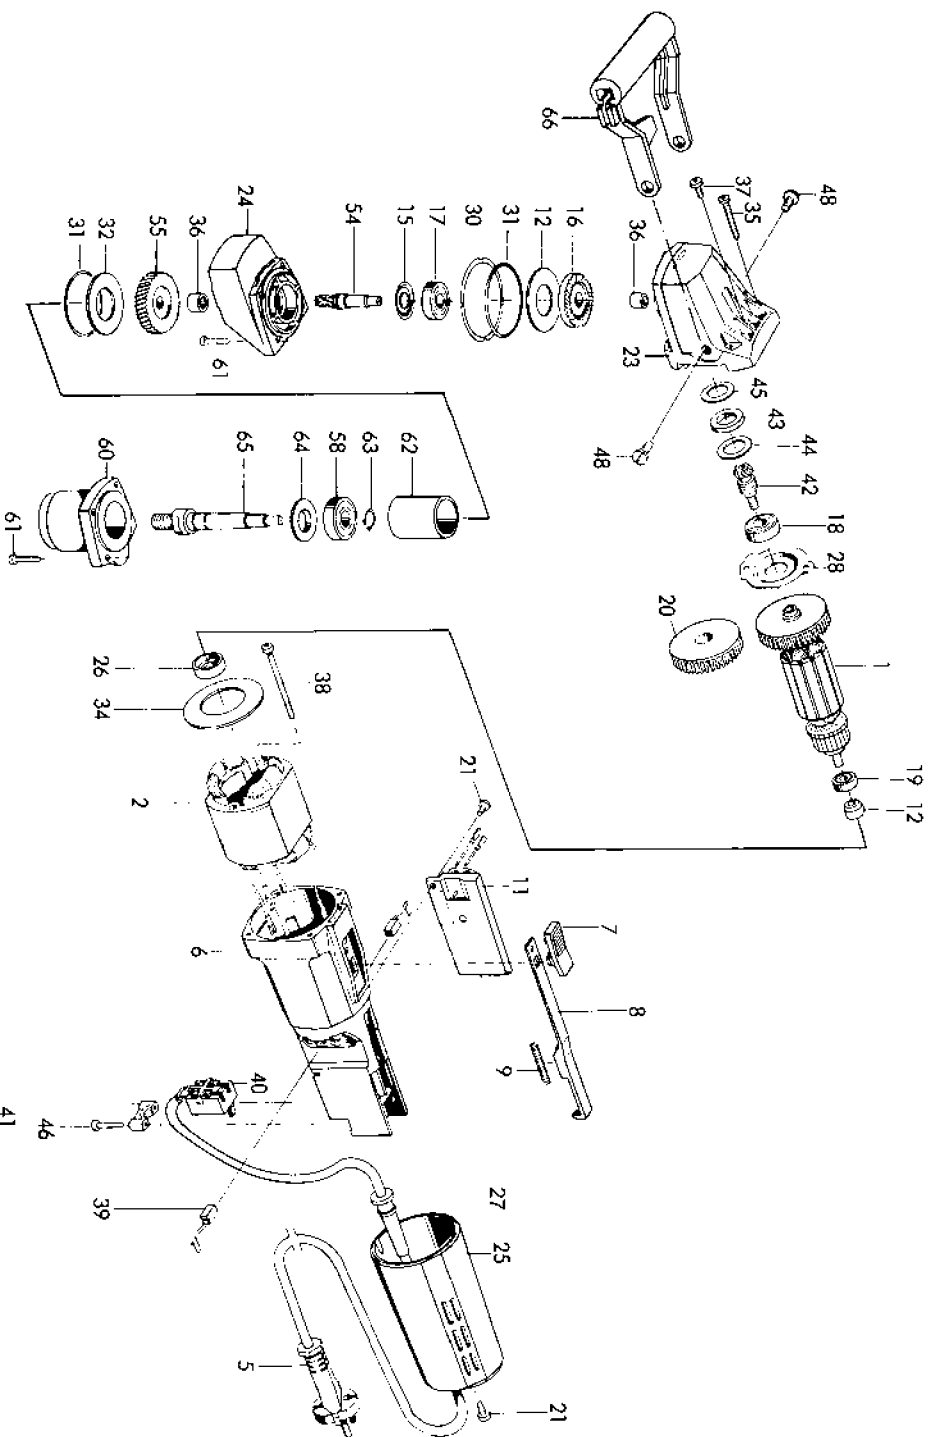

PORTER-CABLE RIGHT ANGLE MIXER

WARNING: Electrical repairs should only be attempted by trained repairmen. Contact the nearest Porter-Cable Service Center or other competent repair center.

7820

Parts List for J-7820 Type 1

Item Number	Part Number	Description	Qty Required
1	252133	ARMATURE	1
2	252134	FIELD	1
5	330072-97	CORD/10 FT/18-2	1
6	254359	MTR HSG W/BR HOLDER	1
7	200506	SWITCH BUTTON	1
8	225304	ACTUATOR	1
9	195820	SPRING	1
11	250918	ELECTR CIRCUIT BOARD	1
12	219983	MAGNET	1
15	100277	SEAL	1
16	251803	BEVEL GEAR	1
17	214884	BEARING	1
18	254442	BEARING	1
19	254443	BEARING	1
20	901088	FAN	1
21	195715	SCREW	1
23	301701	UPPER GEAR HOUSING	1
24	257421	LOWER GEAR HSG	1
25	259655	MOTOR HSG COVER	1
26	257354	BEARING MOUNT	1
27	215848	STRAIN RELIEF	1
28	154997	BEARING RETAINER	1
30	257571	SPACER	1
31	159204	SEAL	1
32	159212	WASHER	1
34	159247	BAFFLE	1
35	195693	SCREW	1

Parts List for J-7820 Type 1

Item Number	Part Number	Description	Qty Required
36	189251	BUSHING	1
37	258573	SCREW	1
38	225347	SCREW	1
39	254219	BRUSH	1
40	195782	SWITCH	1
41	215074	CORD CLAMP	1
42	251528	PINION	1
43	160512	SEAL	1
44	160520	WASHER	1
45	160539	WASHER	1
46	213373	SCREW	1
48	244155	SCREW	1
54	251552	UPPER DRIVE SHAFT	1
55	251551	GEAR	1
58	119482	BEARING	1
60	251580	LOWER GEAR HSG COVER	1
61	251577	SCREW	1
62	233463	BUSHING	1
63	102091	SNAP RING	1
64	251582	SHIELD	1
65	251578	LOWER DRIVE SHAFT	1
66	000000-00	No Longer Available	1
67	000000-00	No Longer Available	1
68	250479	ADAPTER	1
69	000000-00	No Longer Available	1
800	255691	GREASE	1
856	000000-00	No Longer Available	1

Parts List for J-7820 Type 1

Item Number	Part Number	Description	Qty Required
856	000000-00	No Longer Available	1
856	000000-00	No Longer Available	1