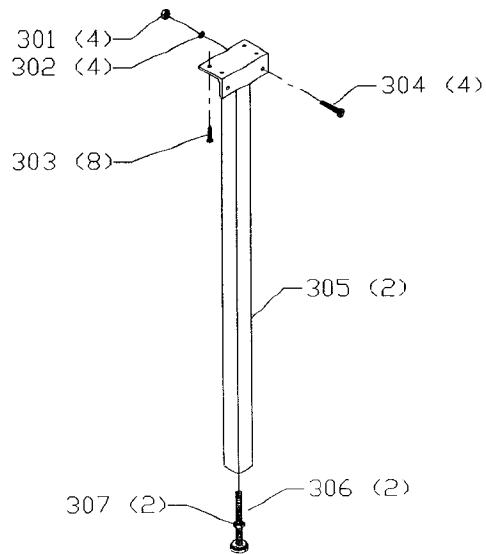

BIESEMEYER® UNIVERSAL T-SQUARE®

FENCE SYSTEMS

MODEL 78-930 28" CAPACITY

MODEL 78-931 40" CAPACITY

MODEL 78-935 52" CAPACITY

CS-12

Part No. 1349986

Revised 3-3-99

78-929 RIGHT EXTENSION TABLE - 28" FENCE SYSTEM
78-934 RIGHT EXTENSION TABLE - 40" FENCE SYSTEM
78-938 RIGHT EXTENSION TABLE - 52" FENCE SYSTEM

78-951 STEEL SUPPORT LEGS (SET OF 2)

78-941 36" T-SQUARE[®] AUXILIARY FENCE

Parts List for J-78-931 Type 1

Item Number	Part Number	Description	Qty Required
37	1350137	REAR RAIL - 28	1
37	1350001	REAR RAIL - 40	1
37	1350135	REAR RAIL - 52	1
38	1350289	SCREW	4
39	1350290	FLAT WASHER	4
40	1350284	HEX NUT	4
41	1350139	TUBE ASSY - 28	1
41	1350004	TUBE ASSY - 40	1
41	1350133	TUBE ASSY - 52	1
42	79-056	12FT R-TAPE	1
42	79-056	12FT R-TAPE	1
43	1350284	HEX NUT	6
44	491957-00	LOCK WASHER	6
45	1350283	FLAT WASHER	6
46	1350282	SCREW	6
47	1350291	HEX NUT	3
48	1350288	LOCK WASHER	3
49	1350286	FLAT WASHER	3
50	1352011	SCREW	3
51	1350291	HEX NUT	1
52	1350288	LOCK WASHER	1
53	1350286	FLAT WASHER	1
54	1350124	SWITCH BRACKET	1
55	1350292	SCREW	1
56	491957-00	LOCK WASHER	2
57	1350294	SCREW	2
58	1350295	SCREW	4

Parts List for J-78-931 Type 1

Item Number	Part Number	Description	Qty Required
59	491957-00	LOCK WASHER	4
60	1350138	FRONT RAIL - 28	1
60	1350000	FRONT RAIL - 40	1
60	1350134	FRONT RAIL - 52	1
61	1350284	HEX NUT	4
62	1350290	FLAT WASHER	4
63	1350289	SCREW	4
301	1350284	HEX NUT	4
302	1350283	FLAT WASHER	4
303	1350630	SCREW SELF TAP#8X1/2	8
304	1350289	SCREW	4
305	1350061	LEG ASSY WHITE	2
306	1350194	LEVELING ASSY	2
307	1350291	HEX NUT	2
401	1350260	KNOB	2
402	1350280	LOCK NUT	2
403	1350283	FLAT WASHER	2
404	1350280	LOCK NUT	2
405	1350178	BRACKET ASSY	2
406	1350303	SCREW	2
407	000000-00	No Longer Available	2
408	000000-00	No Longer Available	1
409	1350295	SCREW	1
410	000000-00	No Longer Available	1
411	1350298	COUPLING NUT	1
412	1350300	SCREW	8
413	1350302	SCREW	2