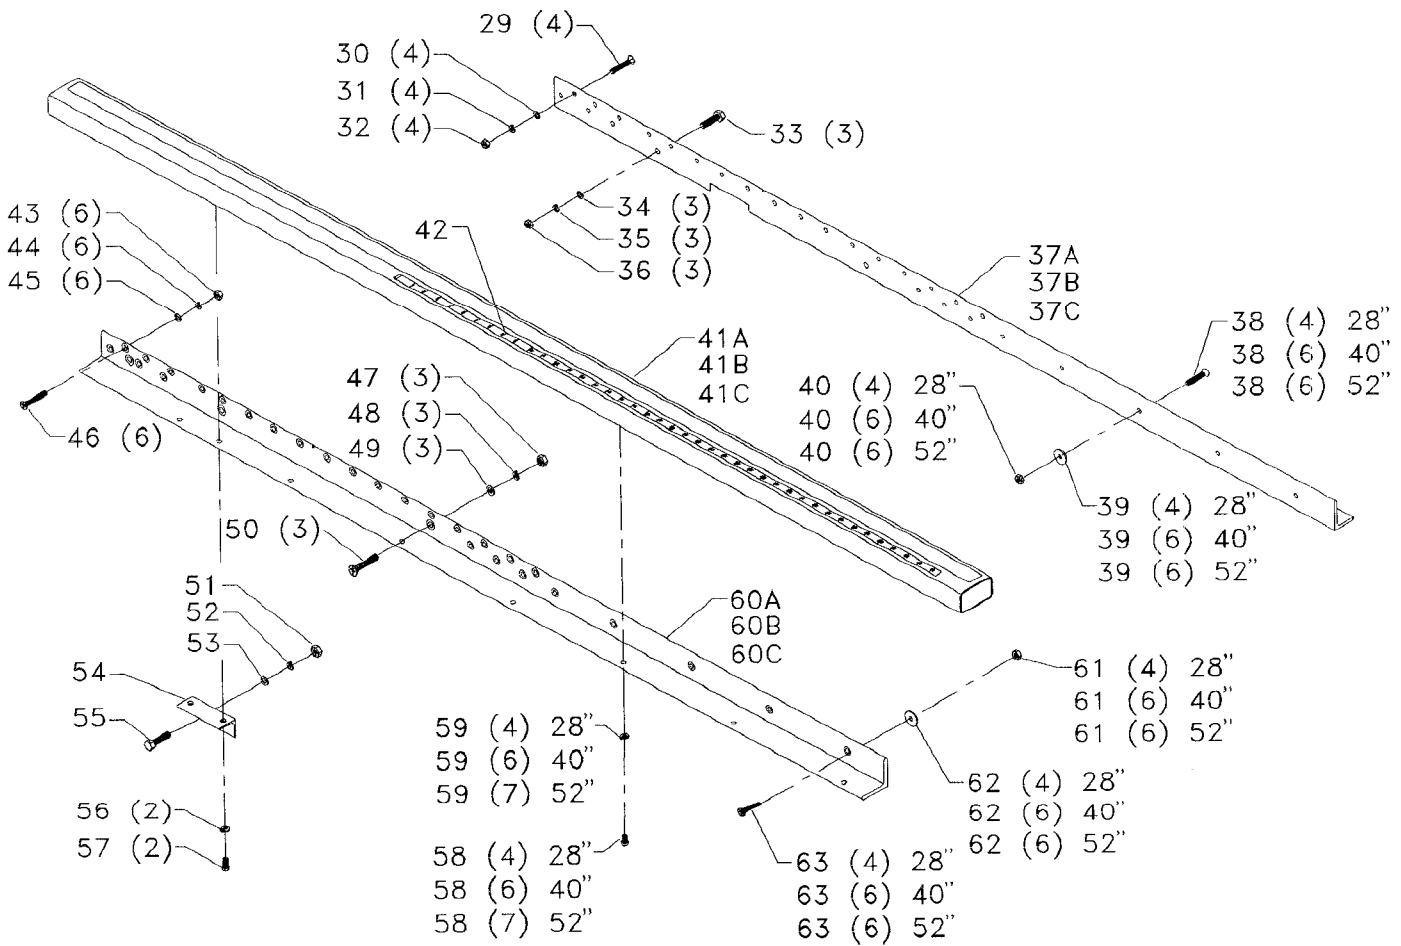

BIESEMEYER® UNIVERSAL T-SQUARE®

FENCE SYSTEMS

MODEL 78-930 28" CAPACITY

MODEL 78-931 40" CAPACITY

MODEL 78-935 52" CAPACITY

CS-12

Part No. 1349986

Revised 3-3-99

78-929 RIGHT EXTENSION TABLE - 28" FENCE SYSTEM
78-934 RIGHT EXTENSION TABLE - 40" FENCE SYSTEM
78-938 RIGHT EXTENSION TABLE - 52" FENCE SYSTEM

78-951 STEEL SUPPORT LEGS (SET OF 2)

78-941 36" T-SQUARE[®] AUXILIARY FENCE

Parts List for J-78-931 Type 1

Item Number	Part Number	Description	Qty Required
37	1350137	REAR RAIL - 28	1
37	1350001	REAR RAIL - 40	1
37	1350135	REAR RAIL - 52	1
38	1350289	SCREW	4
39	1350290	FLAT WASHER	4
40	1350284	HEX NUT	4
41	1350139	TUBE ASSY - 28	1
41	1350004	TUBE ASSY - 40	1
41	1350133	TUBE ASSY - 52	1
42	79-056	12FT R-TAPE	1
42	79-056	12FT R-TAPE	1
43	1350284	HEX NUT	6
44	491957-00	LOCK WASHER	6
45	1350283	FLAT WASHER	6
46	1350282	SCREW	6
47	1350291	HEX NUT	3
48	1350288	LOCK WASHER	3
49	1350286	FLAT WASHER	3
50	1352011	SCREW	3
51	1350291	HEX NUT	1
52	1350288	LOCK WASHER	1
53	1350286	FLAT WASHER	1
54	1350124	SWITCH BRACKET	1
55	1350292	SCREW	1
56	491957-00	LOCK WASHER	2
57	1350294	SCREW	2
58	1350295	SCREW	4

Parts List for J-78-931 Type 1

Item Number	Part Number	Description	Qty Required
59	491957-00	LOCK WASHER	4
60	1350138	FRONT RAIL - 28	1
60	1350000	FRONT RAIL - 40	1
60	1350134	FRONT RAIL - 52	1
61	1350284	HEX NUT	4
62	1350290	FLAT WASHER	4
63	1350289	SCREW	4
301	1350284	HEX NUT	4
302	1350283	FLAT WASHER	4
303	1350630	SCREW SELF TAP#8X1/2	8
304	1350289	SCREW	4
305	1350061	LEG ASSY WHITE	2
306	1350194	LEVELING ASSY	2
307	1350291	HEX NUT	2
401	1350260	KNOB	2
402	1350280	LOCK NUT	2
403	1350283	FLAT WASHER	2
404	1350280	LOCK NUT	2
405	1350178	BRACKET ASSY	2
406	1350303	SCREW	2
407	000000-00	No Longer Available	2
408	000000-00	No Longer Available	1
409	1350295	SCREW	1
410	000000-00	No Longer Available	1
411	1350298	COUPLING NUT	1
412	1350300	SCREW	8
413	1350302	SCREW	2