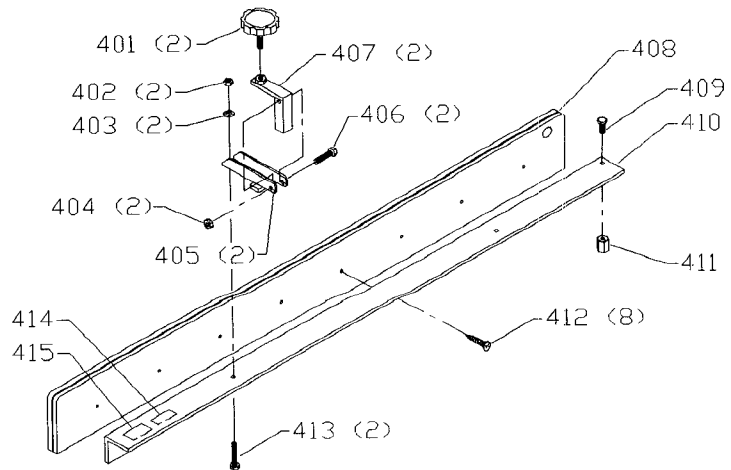

BIESEMEYER® UNIVERSAL T-SQUARE®

FENCE SYSTEMS

MODEL 78-930 28" CAPACITY

MODEL 78-931 40" CAPACITY

MODEL 78-935 52" CAPACITY

CS-12

Part No. 1349986

Revised 3-3-99

78-929 RIGHT EXTENSION TABLE - 28" FENCE SYSTEM
78-934 RIGHT EXTENSION TABLE - 40" FENCE SYSTEM
78-938 RIGHT EXTENSION TABLE - 52" FENCE SYSTEM

78-951 STEEL SUPPORT LEGS (SET OF 2)

78-941 36" T-SQUARE[®] AUXILIARY FENCE

Parts List for J-78-931 Type 1

Item Number	Part Number	Description	Qty Required
37	1350137	REAR RAIL - 28	1
37	1350001	REAR RAIL - 40	1
37	1350135	REAR RAIL - 52	1
38	1350289	SCREW	4
39	1350290	FLAT WASHER	4
40	1350284	HEX NUT	4
41	1350139	TUBE ASSY - 28	1
41	1350004	TUBE ASSY - 40	1
41	1350133	TUBE ASSY - 52	1
42	79-056	12FT R-TAPE	1
42	79-056	12FT R-TAPE	1
43	1350284	HEX NUT	6
44	491957-00	LOCK WASHER	6
45	1350283	FLAT WASHER	6
46	1350282	SCREW	6
47	1350291	HEX NUT	3
48	1350288	LOCK WASHER	3
49	1350286	FLAT WASHER	3
50	1352011	SCREW	3
51	1350291	HEX NUT	1
52	1350288	LOCK WASHER	1
53	1350286	FLAT WASHER	1
54	1350124	SWITCH BRACKET	1
55	1350292	SCREW	1
56	491957-00	LOCK WASHER	2
57	1350294	SCREW	2
58	1350295	SCREW	4

Parts List for J-78-931 Type 1

Item Number	Part Number	Description	Qty Required
59	491957-00	LOCK WASHER	4
60	1350138	FRONT RAIL - 28	1
60	1350000	FRONT RAIL - 40	1
60	1350134	FRONT RAIL - 52	1
61	1350284	HEX NUT	4
62	1350290	FLAT WASHER	4
63	1350289	SCREW	4
301	1350284	HEX NUT	4
302	1350283	FLAT WASHER	4
303	1350630	SCREW SELF TAP#8X1/2	8
304	1350289	SCREW	4
305	1350061	LEG ASSY WHITE	2
306	1350194	LEVELING ASSY	2
307	1350291	HEX NUT	2
401	1350260	KNOB	2
402	1350280	LOCK NUT	2
403	1350283	FLAT WASHER	2
404	1350280	LOCK NUT	2
405	1350178	BRACKET ASSY	2
406	1350303	SCREW	2
407	000000-00	No Longer Available	2
408	000000-00	No Longer Available	1
409	1350295	SCREW	1
410	000000-00	No Longer Available	1
411	1350298	COUPLING NUT	1
412	1350300	SCREW	8
413	1350302	SCREW	2