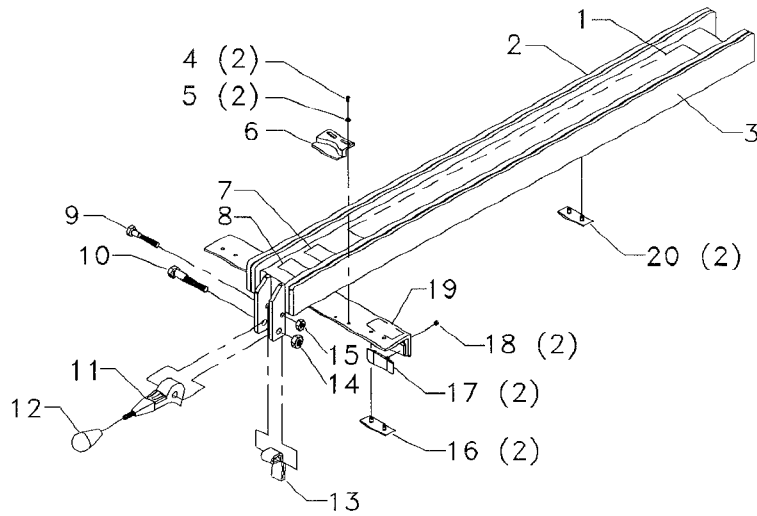

BIESEMEYER® UNIVERSAL T-SQUARE®

FENCE SYSTEMS

MODEL 78-930 28" CAPACITY

MODEL 78-931 40" CAPACITY

MODEL 78-935 52" CAPACITY

CS-12

Part No. 1349986

Revised 3-3-99

78-929 RIGHT EXTENSION TABLE - 28" FENCE SYSTEM
78-934 RIGHT EXTENSION TABLE - 40" FENCE SYSTEM
78-938 RIGHT EXTENSION TABLE - 52" FENCE SYSTEM

78-951 STEEL SUPPORT LEGS (SET OF 2)

78-941 36" T-SQUARE[®] AUXILIARY FENCE

Parts List for J-78-931 Type 1

Item Number	Part Number	Description	Qty Required
37	1350137	REAR RAIL - 28	1
37	1350001	REAR RAIL - 40	1
37	1350135	REAR RAIL - 52	1
38	1350289	SCREW	4
39	1350290	FLAT WASHER	4
40	1350284	HEX NUT	4
41	1350139	TUBE ASSY - 28	1
41	1350004	TUBE ASSY - 40	1
41	1350133	TUBE ASSY - 52	1
42	79-056	12FT R-TAPE	1
42	79-056	12FT R-TAPE	1
43	1350284	HEX NUT	6
44	491957-00	LOCK WASHER	6
45	1350283	FLAT WASHER	6
46	1350282	SCREW	6
47	1350291	HEX NUT	3
48	1350288	LOCK WASHER	3
49	1350286	FLAT WASHER	3
50	1352011	SCREW	3
51	1350291	HEX NUT	1
52	1350288	LOCK WASHER	1
53	1350286	FLAT WASHER	1
54	1350124	SWITCH BRACKET	1
55	1350292	SCREW	1
56	491957-00	LOCK WASHER	2
57	1350294	SCREW	2
58	1350295	SCREW	4

Parts List for J-78-931 Type 1

Item Number	Part Number	Description	Qty Required
59	491957-00	LOCK WASHER	4
60	1350138	FRONT RAIL - 28	1
60	1350000	FRONT RAIL - 40	1
60	1350134	FRONT RAIL - 52	1
61	1350284	HEX NUT	4
62	1350290	FLAT WASHER	4
63	1350289	SCREW	4
301	1350284	HEX NUT	4
302	1350283	FLAT WASHER	4
303	1350630	SCREW SELF TAP#8X1/2	8
304	1350289	SCREW	4
305	1350061	LEG ASSY WHITE	2
306	1350194	LEVELING ASSY	2
307	1350291	HEX NUT	2
401	1350260	KNOB	2
402	1350280	LOCK NUT	2
403	1350283	FLAT WASHER	2
404	1350280	LOCK NUT	2
405	1350178	BRACKET ASSY	2
406	1350303	SCREW	2
407	000000-00	No Longer Available	2
408	000000-00	No Longer Available	1
409	1350295	SCREW	1
410	000000-00	No Longer Available	1
411	1350298	COUPLING NUT	1
412	1350300	SCREW	8
413	1350302	SCREW	2