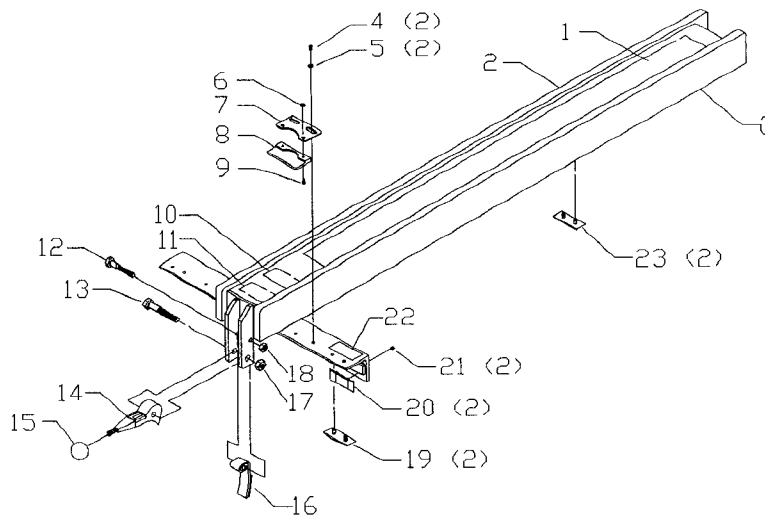

**BIESEMEYER® UNIVERSAL T-SQUARE®**  
**COMMERCIAL FENCE SYSTEMS**  
**MODEL 78-910 30" CAPACITY**  
**MODEL 78-900 50" CAPACITY**

**CS-14**

Part No 1349988

Revised 3-4-99

## Parts List for J-78-910 Type 1

Item Number	Part Number	Description	Qty Required
1	000000-00	No Longer Available	1
2	1350147	BOARD KIT	1
2	78-902	50IN FENCE ASSY BIES	1
3	1350147	BOARD KIT	1
4	1350275S	SCREW	2
5	1350276S	WASHER	2
6	1350315S	HEX NUT	1
7	1352593S	CURSOR	1
8	1352593S	CURSOR	1
9	1350316	FLAT HD SCREW	1
10	000000-00	No Longer Available	1
11	1350156S	NAMEPLATE	1
12	1350277S	BOLT	1
13	1350278S	SPECIAL SCREW	1
14	000000-00	No Longer Available	1
15	1350050S	KNOB	1
16	1350056S	CAM FOOT ASSY	1
17	1350279S	LOCK NUT	1
18	1350280S	LOCK NUT	1
19	1350019S	GLIDE PAD	2
20	1350051S	GLIDE PAD	2
21	1350492S	SET SCREW	2
22	1350079S	DECAL	1
23	1350019S	GLIDE PAD	2
29	1350282	SCREW	4
30	1350283	FLAT WASHER	4
31	491957-00	LOCK WASHER	4

## Parts List for J-78-910 Type 1

Item Number	Part Number	Description	Qty Required
32	1350294S	SCREW	4
33	1350285S	SCREW	3
34	1350286S	FLAT WASHER	3
35	1350288S	LOCK WASHER	3
36	1350287S	HEX NUT	3
37	1350701	REAR RAIL (30)	1
37	000000-00	No Longer Available	1
38	1350289	SCREW	7
39	1350317	FLAT WASHER	7
40	1350284S	HEX NUT	7
41	1350702S	GUIDE TUBE ASSY 30	1
41	1350035S	TUBE ASSY - 50 W	1
42	79-064	12FT R-TAPE	1
43	1350284S	HEX NUT	6
44	491957-00	LOCK WASHER	6
45	1350286S	FLAT WASHER	6
46	1350282	SCREW	6
47	1350291S	HEX NUT	3
48	1350288S	LOCK WASHER	3
49	1350286S	FLAT WASHER	3
50	1352011	SCREW	3
51	1350291S	HEX NUT	1
52	1350288S	LOCK WASHER	1
53	1350286S	FLAT WASHER	1
54	1350124S	SWITCH BRACKET	1
55	1350292S	SCREW	1
56	491957-00	LOCK WASHER	2