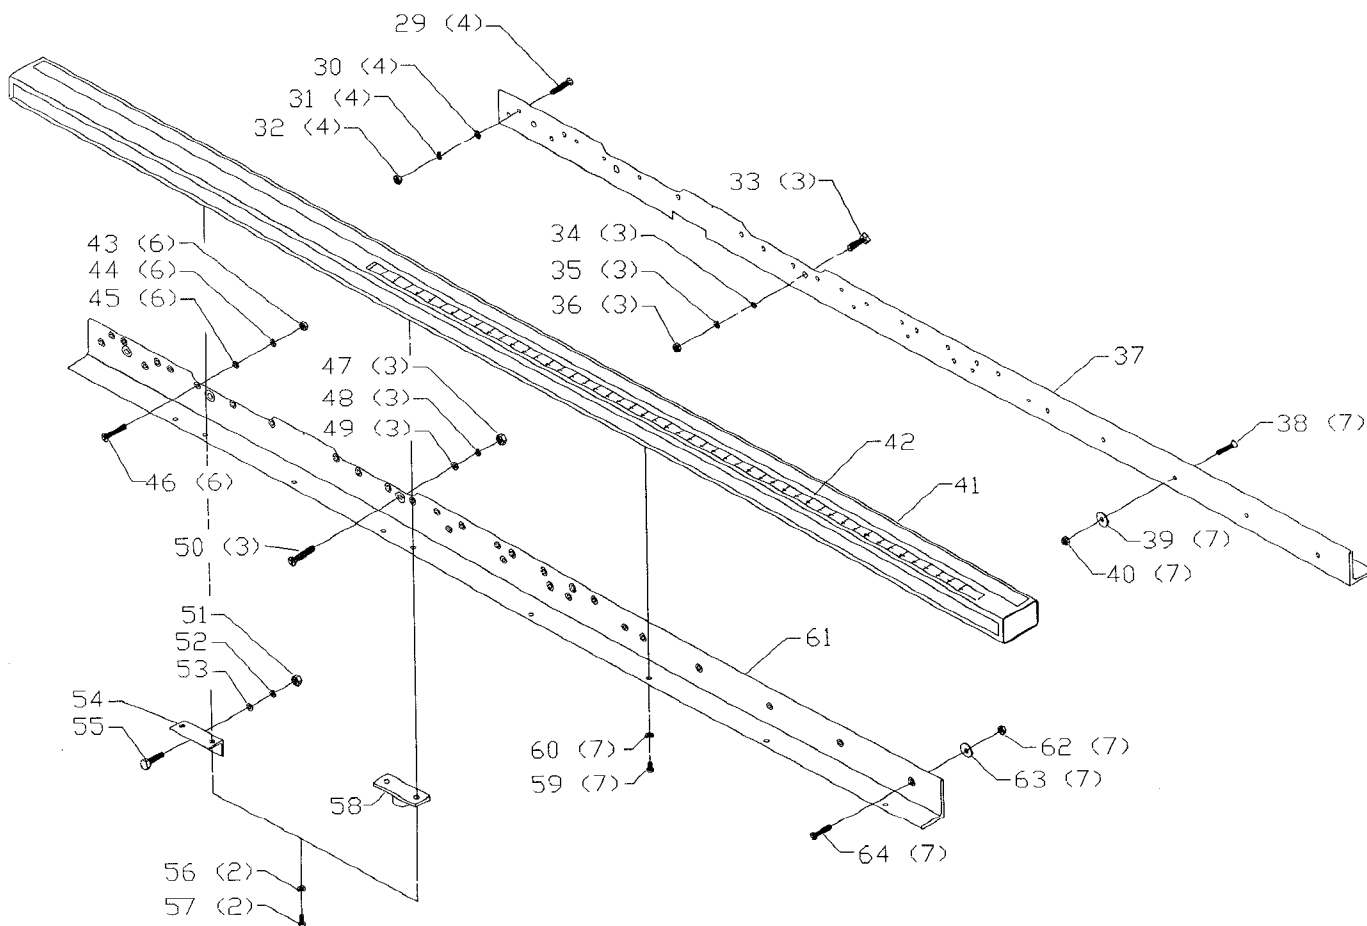

**BIESEMEYER® UNIVERSAL T-SQUARE®**  
**COMMERCIAL FENCE SYSTEMS**  
**MODEL 78-910 30" CAPACITY**  
**MODEL 78-900 50" CAPACITY**

**CS-14**

Part No 1349988

Revised 3-4-99

## Parts List for J-78-910 Type 1

Item Number	Part Number	Description	Qty Required
1	000000-00	No Longer Available	1
2	1350147	BOARD KIT	1
2	78-902	50IN FENCE ASSY BIES	1
3	1350147	BOARD KIT	1
4	1350275S	SCREW	2
5	1350276S	WASHER	2
6	1350315S	HEX NUT	1
7	1352593S	CURSOR	1
8	1352593S	CURSOR	1
9	1350316	FLAT HD SCREW	1
10	000000-00	No Longer Available	1
11	1350156S	NAMEPLATE	1
12	1350277S	BOLT	1
13	1350278S	SPECIAL SCREW	1
14	000000-00	No Longer Available	1
15	1350050S	KNOB	1
16	1350056S	CAM FOOT ASSY	1
17	1350279S	LOCK NUT	1
18	1350280S	LOCK NUT	1
19	1350019S	GLIDE PAD	2
20	1350051S	GLIDE PAD	2
21	1350492S	SET SCREW	2
22	1350079S	DECAL	1
23	1350019S	GLIDE PAD	2
29	1350282	SCREW	4
30	1350283	FLAT WASHER	4
31	491957-00	LOCK WASHER	4

## Parts List for J-78-910 Type 1

Item Number	Part Number	Description	Qty Required
32	1350294S	SCREW	4
33	1350285S	SCREW	3
34	1350286S	FLAT WASHER	3
35	1350288S	LOCK WASHER	3
36	1350287S	HEX NUT	3
37	1350701	REAR RAIL (30)	1
37	000000-00	No Longer Available	1
38	1350289	SCREW	7
39	1350317	FLAT WASHER	7
40	1350284S	HEX NUT	7
41	1350702S	GUIDE TUBE ASSY 30	1
41	1350035S	TUBE ASSY - 50 W	1
42	79-064	12FT R-TAPE	1
43	1350284S	HEX NUT	6
44	491957-00	LOCK WASHER	6
45	1350286S	FLAT WASHER	6
46	1350282	SCREW	6
47	1350291S	HEX NUT	3
48	1350288S	LOCK WASHER	3
49	1350286S	FLAT WASHER	3
50	1352011	SCREW	3
51	1350291S	HEX NUT	1
52	1350288S	LOCK WASHER	1
53	1350286S	FLAT WASHER	1
54	1350124S	SWITCH BRACKET	1
55	1350292S	SCREW	1
56	491957-00	LOCK WASHER	2