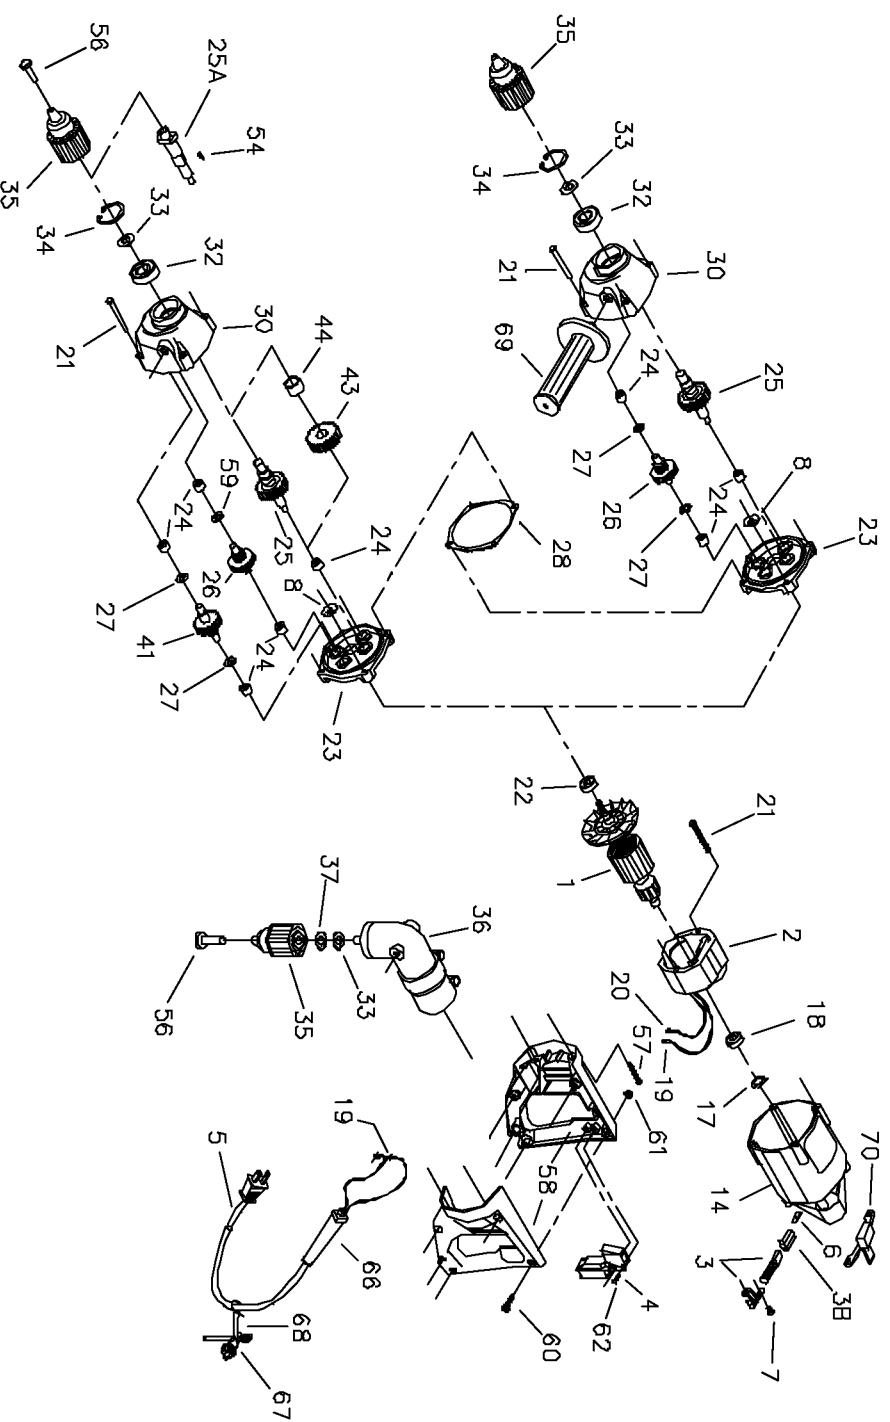

PORTER-CABLE “D” HANDLE DRILLS

WARNING: Electrical repairs should only be attempted by trained repairmen. Contact the nearest Porter-Cable Service Center or other competent repair center.

7551
7552
7553
7554
7556

Parts List for J-7553 Type 1

Item Number	Part Number	Description	Qty Required
1	865654	ARMATURE 115V	1
1	878904SV	FAN	1
1	878904SV	FAN	1
2	875579	FIELD	1
3	874289	BRUSH & RETAINER ASY	2
3	865323	BRUSH HOLDER	2
4	864459	SWITCH	1
5	A10193	CORDSET	1
6	865321	BRUSH INSULATOR	2
7	802848	SCREW	10
8	865653	SLINGER	1
14	000000-00	No Longer Available	1
17	842610	SPRING-PRELOAD	1
18	855284	BEARING	3
19	862450	TERMINAL	1
20	849314	TERM	1
21	882704	SCREW	10
22	330003-17	BEARING,BALL	3
23	000000-00	No Longer Available	1
24	838073	BEARING	3
25	000000-00	No Longer Available	1
26	D865312	GEAR & SHAFT AS	1
27	847769	WASHER	10
28	877281	GASKET	1
30	868060	GEAR HSG ASSY	1
32	865119SV	BALL BEARING	3
33	892251	SPACER	10