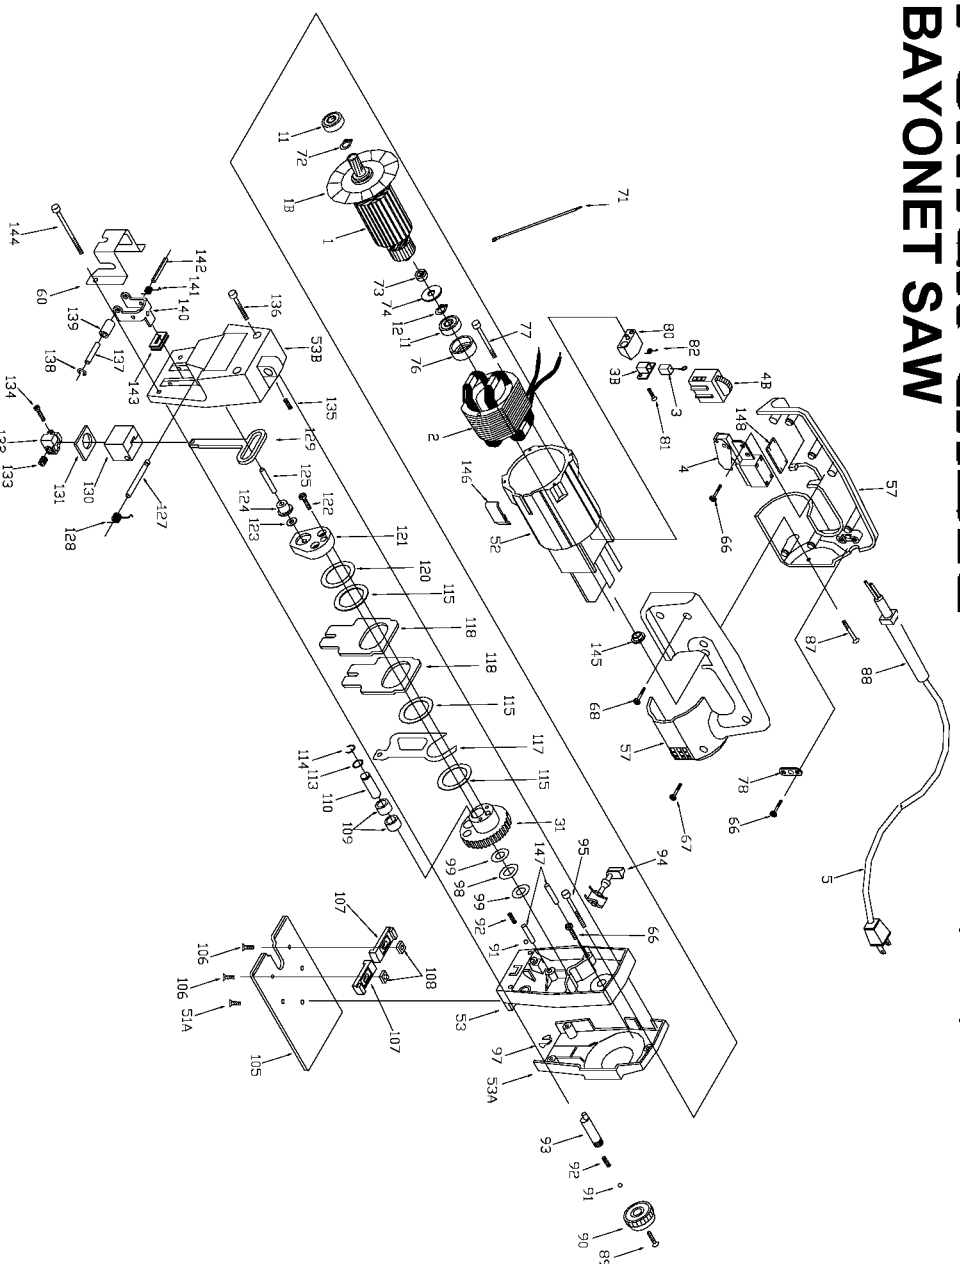

# PORTER-CABLE BAYONET SAW

**WARNING:** Electrical repairs should only be attempted by trained repairmen. Contact the nearest Porter-Cable Service Center or other competent repair center.

### Parts List for J-7549 Type 3

Item Number	Part Number	Description	Qty Required
1	875066	ARMATURE	1
1	811531	FAN	1
2	891212	FIELD	1
3	N031636	BRUSH ASSEMBLY	1
4	695920	SWITCH	1
4	886978	SWITCH	1
5	330072-97	CORD/10 FT/18-2	1
11	330003-85	BEARING	3
12	849328	SPACER	1
31	874930	GEAR	1
51	883486	SCREW	10
52	888001	MOTOR HSG	1
53	884068	GEAR HSG ASSY	1
53	872817	INTERM HOUSING	1
53	000000-00	No Longer Available	1
57	694022	HANDLE SET	1
60	873403	CHIP DEFLECTOR	1
66	882185	SCREW MACHINE STEEL	10
67	859384	SCREW	10
68	694015	SCREW	10
71	887508	LEAD	1
72	802203	RING	1
73	695894	TUBE	1
74	695893	WASHER	10
76	694432	BEARING MOUNT	3
77	695185	FIELD SCREW	1
78	861434	CORD CLAMP	1

### Parts List for J-7549 Type 3

Item Number	Part Number	Description	Qty Required
121	872732	CRANK BLOCK	1
122	886538	SCREW	10
123	858792	WASHER	10
124	876768	SHAFT/ROLLER KIT	1
124	889081	DRIVE ROLLER	1
125	693988	SHAFT	1
127	884036	PIVOT SHAFT	1
128	693963	SPRING	10
129	876768	SHAFT/ROLLER KIT	1
129	876765	RECIP SHAFT	1
130	873386	BEARING BLOCK	3
131	693960	SEAL	1
132	873306	BLADE CLAMP	1
133	874477	SCREW	10
134	874479	SCREW	10
135	802388	SCREW	10
136	694003	SCREW	10
137	695778	SHAFT-ROLLER	1
138	695630	RETAINING RING	10
139	876767	ROLLER-ORBIT	1
140	873314	SUPPORT ARM	1
141	695892	SPRING	10
142	873391	SHAFT	1
143	693964	SEAL	1
144	882256	SCREW	10
145	000000-00	No Longer Available	1
146	000000-00	No Longer Available	1