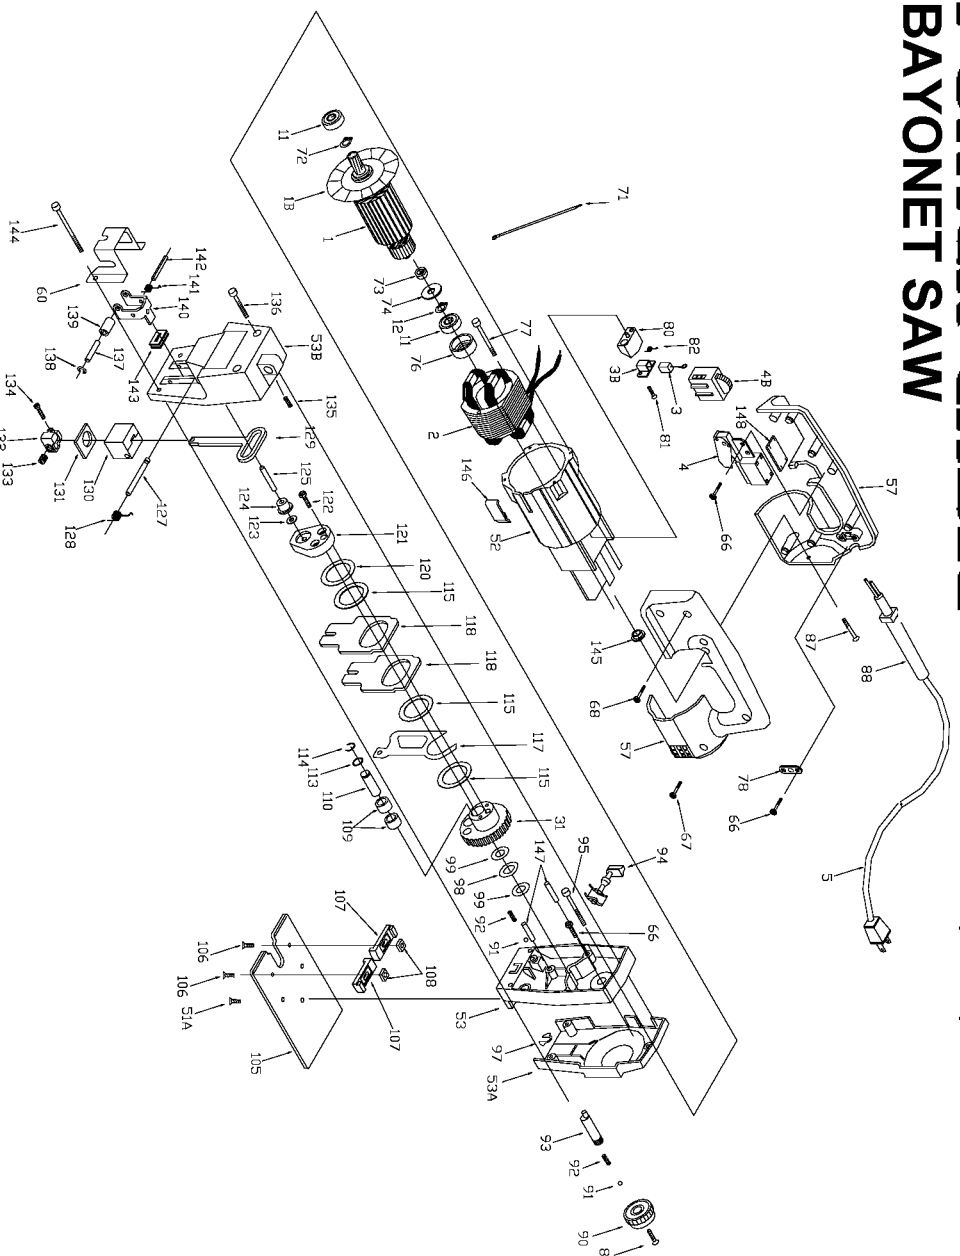

PORTER-CABLE BAYONET SAW

WARNING: Electrical repairs should only be attempted by trained repairmen. Contact the nearest Porter-Cable Service Center or other competent repair center.

7549

Parts List for J-7549 Type 1

Item Number	Part Number	Description	Qty Required
1	875066	ARMATURE	1
1	811531	FAN	1
2	891212	FIELD	1
3	690741	BRUSH	2
3	690742	BRUSH HOLDER	2
4	695920	SWITCH	1
4	886978	SWITCH	1
5	330072-97	CORD/10 FT/18-2	1
11	330003-85	BEARING	3
12	849328	SPACER	1
31	874930	GEAR	1
51	883486	SCREW	10
52	888001	MOTOR HSG	1
53	875067	GEAR HOUSING ASSY	1
53	872817	INTERM HOUSING	1
53	000000-00	No Longer Available	1
57	694022	HANDLE SET	1
60	873403	CHIP DEFLECTOR	1
66	882185	SCREW MACHINE STEEL	10
67	859384	SCREW	10
68	694015	SCREW	10
71	887508	LEAD	1
72	802203	RING	1
73	695894	TUBE	1
74	695893	WASHER	10
76	694432	BEARING MOUNT	3
77	695185	FIELD SCREW	1