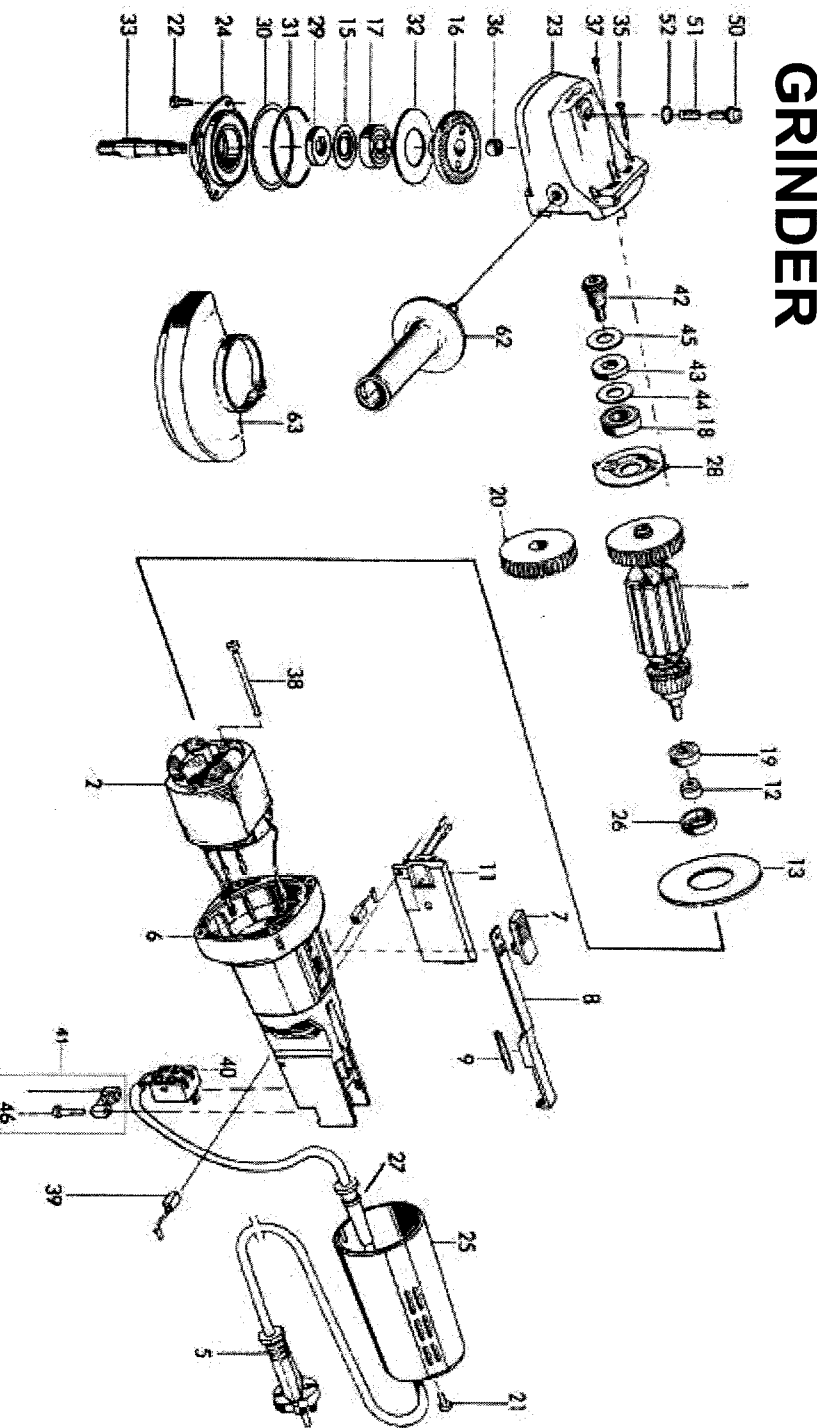

PORTER-CABLE RIGHT ANGLE GRINDER

WARNING: Electrical repairs should only be attempted by trained repairmen. Contact the nearest Porter-Cable Service Center or other competent repair center.

7410

Parts List for J-7410 Type 3

Item Number	Part Number	Description	Qty Required
1	241342	ARMATURE	1
2	241369	FIELD	1
5	A10193	CORDSET	1
6	254600	MTR HSG/BSH HDR/SPRG	1
7	200506	SWITCH BUTTON	1
8	253170	ACTUATOR	1
9	195820	SPRING	10
11	251056	ELECTR CIRCUIT BOARD	1
12	219983	MAGNET	1
13	252619	BAFFLE	1
15	102830	SEAL	1
16	000000-00	No Longer Available	1
17	214892	BEARING	3
18	254442	BEARING	3
19	254443	BEARING	3
20	177644	FAN	1
21	195715	SCREW	10
22	105872	SCREW	10
23	259666	GEAR HOUSING	1
24	261041	GEAR HSG. COVER	1
25	259661	MOTOR HSG COVER	1
26	257354	BEARING MOUNT	3
27	215848	STRAIN RELIEF	1
28	253460	BEARING RETAINER	3
29	176834	SEAL	1
30	000000-00	No Longer Available	10
30	176532	SHIM	10

Parts List for J-7410 Type 3

Item Number	Part Number	Description	Qty Required
31	176559	SEAL	1
32	176826	WASHER	10
33	265721	SHAFT	1
35	205990	SCREW	10
36	199141	BUSHING	10
37	258573	SCREW	10
38	225347	SCREW	10
39	250816	BRUSH	2
40	195782	SWITCH	1
41	215074	CORD CLAMP	1
42	000000-00	No Longer Available	1
43	256157	SEAL	1
44	160520	WASHER	10
45	160539	WASHER	10
46	213373	SCREW	10
50	250329	LOCK BUTTON	1
51	250589	SPRING	10
52	250266	SEAL	1
62	253433	AUX HANDLE	1
63	000000-00	No Longer Available	1
800	255691	GREASE	1
856	000000-00	No Longer Available	1