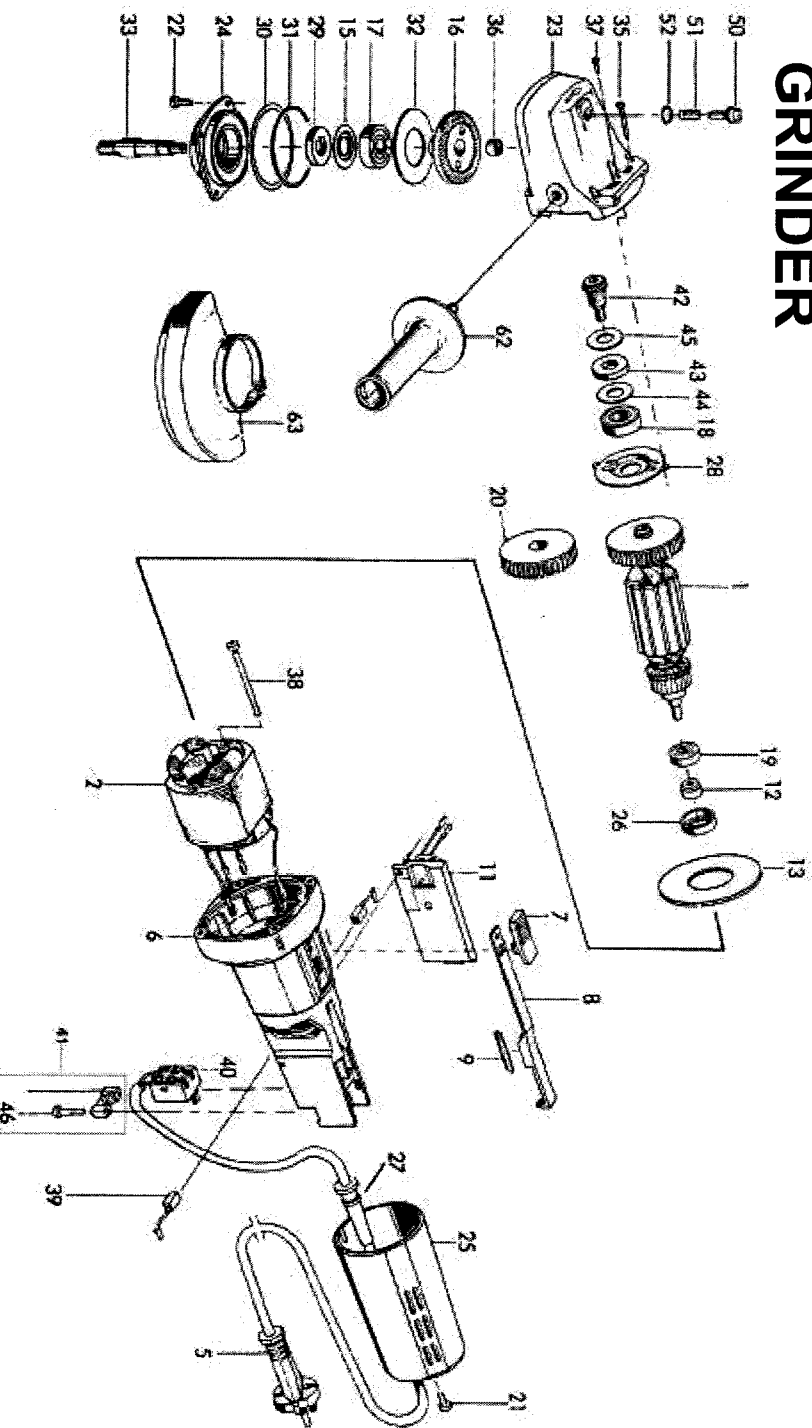

PORTER-CABLE RIGHT ANGLE GRINDER

WARNING: Electrical repairs should only be attempted by trained repairmen. Contact the nearest Porter-Cable Service Center or other competent repair center.

7410

Parts List for J-7410 Type 2

Item Number	Part Number	Description	Qty Required
1	241342	ARMATURE	1
2	241369	FIELD	1
5	A10193	CORDSET	1
6	254600	MTR HSG/BSH HDR/SPRG	1
7	200506	SWITCH BUTTON	1
8	253170	ACTUATOR	1
9	195820	SPRING	10
11	251056	ELECTR CIRCUIT BOARD	1
12	219983	MAGNET	1
13	252619	BAFFLE	1
15	102830	SEAL	1
16	000000-00	No Longer Available	1
17	214892	BEARING	3
18	254442	BEARING	3
19	254443	BEARING	3
20	177644	FAN	1
21	195715	SCREW	10
22	105872	SCREW	10
23	259666	GEAR HOUSING	1
24	176788	GEAR HSG COVER	1
25	259661	MOTOR HSG COVER	1
26	257354	BEARING MOUNT	3
27	215848	STRAIN RELIEF	1
28	253460	BEARING RETAINER	3
29	176834	SEAL	1
30	000000-00	No Longer Available	10
30	176532	SHIM	10

Parts List for J-7410 Type 2

Item Number	Part Number	Description	Qty Required
31	176559	SEAL	1
32	176826	WASHER	10
33	251906	SHAFT	1
35	205990	SCREW	10
36	199141	BUSHING	10
37	258573	SCREW	10
38	225347	SCREW	10
39	250816	BRUSH	2
40	195782	SWITCH	1
41	215074	CORD CLAMP	1
42	000000-00	No Longer Available	1
43	256157	SEAL	1
44	160520	WASHER	10
45	160539	WASHER	10
46	213373	SCREW	10
50	250329	LOCK BUTTON	1
51	250589	SPRING	10
52	250266	SEAL	1
62	253433	AUX HANDLE	1
63	888156	WHEEL GUARD	1
800	255691	GREASE	1
856	000000-00	No Longer Available	1