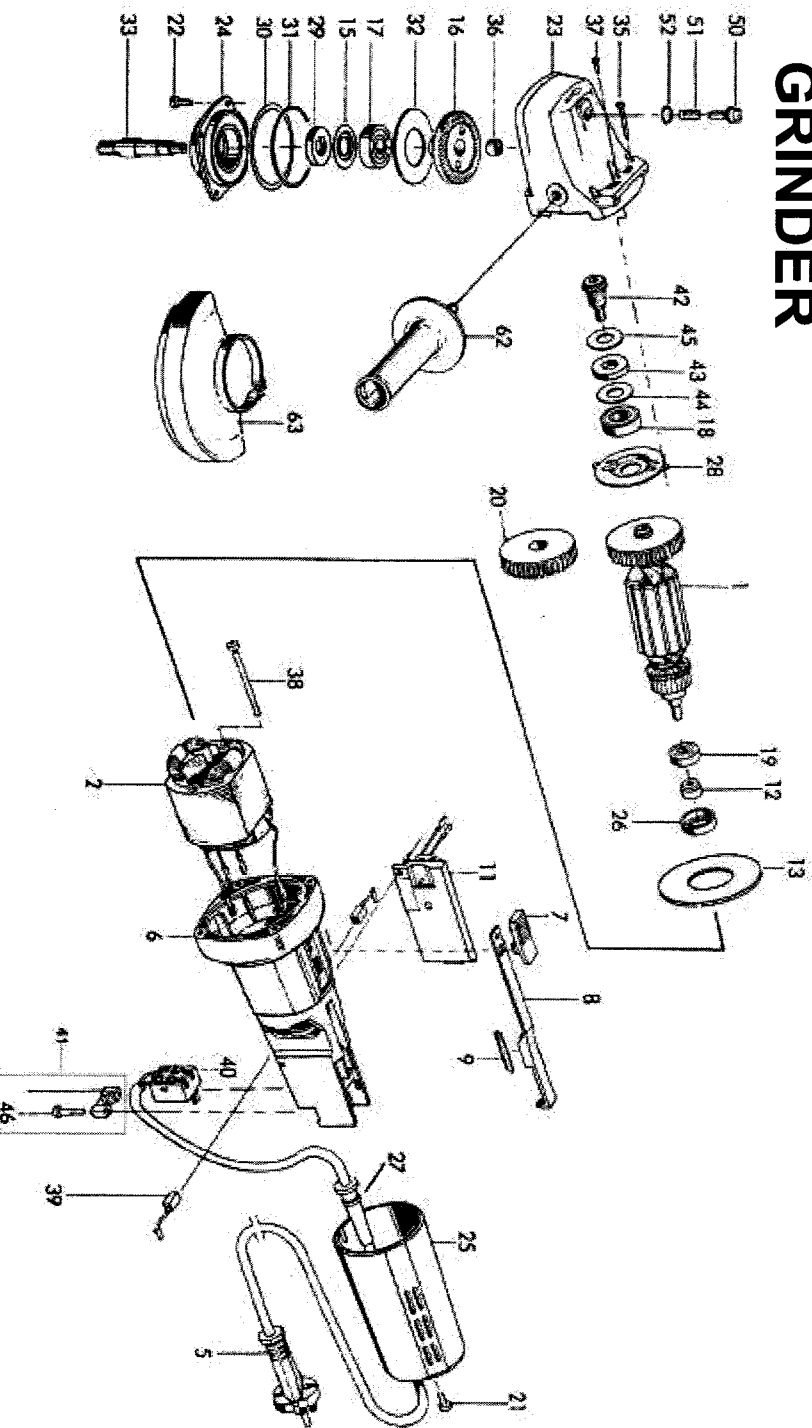

PORTER-CABLE RIGHT ANGLE GRINDER

WARNING: Electrical repairs should only be attempted by trained repairmen. Contact the nearest Porter-Cable Service Center or other competent repair center

7410

Parts List for J-7410 Type 1

Item Number	Part Number	Description	Qty Required
1	241342	ARMATURE	1
2	241369	FIELD	1
5	A10193	CORDSET	1
6	254600	MTR HSG/BSH HDR/SPRG	1
7	200506	SWITCH BUTTON	1
8	253170	ACTUATOR	1
9	195820	SPRING	10
11	251056	ELECTR CIRCUIT BOARD	1
12	219983	MAGNET	1
13	252619	BAFFLE	1
15	102830	SEAL	1
16	000000-00	No Longer Available	1
17	214892	BEARING	3
18	254442	BEARING	3
19	254443	BEARING	3
20	177644	FAN	1
21	195715	SCREW	10
22	105872	SCREW	10
23	301698	GEAR HOUSING	1
24	176788	GEAR HSG COVER	1
25	259661	MOTOR HSG COVER	1
26	257354	BEARING MOUNT	3
27	215848	STRAIN RELIEF	1
28	253460	BEARING RETAINER	3
29	176834	SEAL	1
30	000000-00	No Longer Available	10
30	176532	SHIM	10

Parts List for J-7410 Type 1

Item Number	Part Number	Description	Qty Required
31	176559	SEAL	1
32	176826	WASHER	10
33	251906	SHAFT	1
35	205990	SCREW	10
36	199141	BUSHING	10
37	258573	SCREW	10
38	225347	SCREW	10
39	250816	BRUSH	2
40	195782	SWITCH	1
41	215074	CORD CLAMP	1
42	000000-00	No Longer Available	1
43	160512	SEAL	1
44	160520	WASHER	10
45	160539	WASHER	10
46	213373	SCREW	10
50	250329	LOCK BUTTON	1
51	250589	SPRING	10
52	250266	SEAL	1
62	253433	AUX HANDLE	1
63	888156	WHEEL GUARD	1
800	255691	GREASE	1
856	000000-00	No Longer Available	1