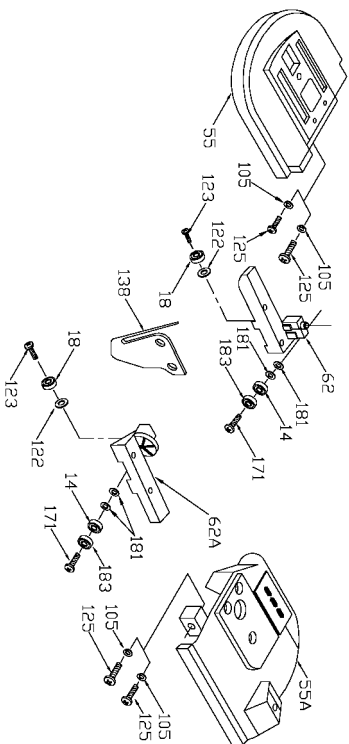

126

Parts List for J-724 Type 1

Item Number	Part Number	Description	Qty Required
1	000000-00	No Longer Available	1
1	000000-00	No Longer Available	1
2	803105	LEAD	1
2	000000-00	No Longer Available	1
2	861006	FIELD 115V	1
3	859179	BRUSH	2
3	801538	BRUSH CAP	2
3	801519	BRUSH HOLDER	2
4	843156	SWITCH	1
4	864459	SWITCH	1
5	875863	CORD	1
5	802787	115V CORD	1
11	855284	BEARING	1
11	803847SV	BEARING	1
12	803745	WASHER	1
12	803858	BEARING	1
14	849197SV	BALL BEARING	1
15	803847SV	BEARING	1
15	803856	BEARING	1
18	882511SV	BEARING	1
22	000000-00	No Longer Available	1
24	876800	SEAL	1
31	D841698	WORM	1
31	D841699	GEAR	1
33	877616	SPROCKET	1
36	888879	CHAIN	1
39	000000-00	No Longer Available	1

Parts List for J-724 Type 1

Item Number	Part Number	Description	Qty Required
40	803458	PULLEY SHAFT	1
52	691171	HOUSING	1
52	000000-00	No Longer Available	1
55	000000-00	No Longer Available	1
55	000000-00	No Longer Available	1
57	864707	HANDLE SET	1
62	863417	GUIDE	1
62	000000-00	No Longer Available	1
63	853328	GUARD	1
65	844866	PULLEY	1
65	844867	PULLEY-DRIVEN	1
65	692987	CAPLUG	1
70	804167	PLUG	1
84	839279	KNOB	1
94	A02807	PULLEY- RUBBER TIRE	1
100	865398	KNOB	1
101	802329	PIN	1
103	694988	TENSION SHAFT/YOKE	1
103	694988	TENSION SHAFT/YOKE	1
104	000000-00	No Longer Available	1
105	802417	WASHER	10
106	802223	WASHER	10
107	000000-00	No Longer Available	1
108	858008	SCREW	10
109	803679	WASHER	10
110	803254	SLIDE BLOCK	1
111	801135	PLATE	1