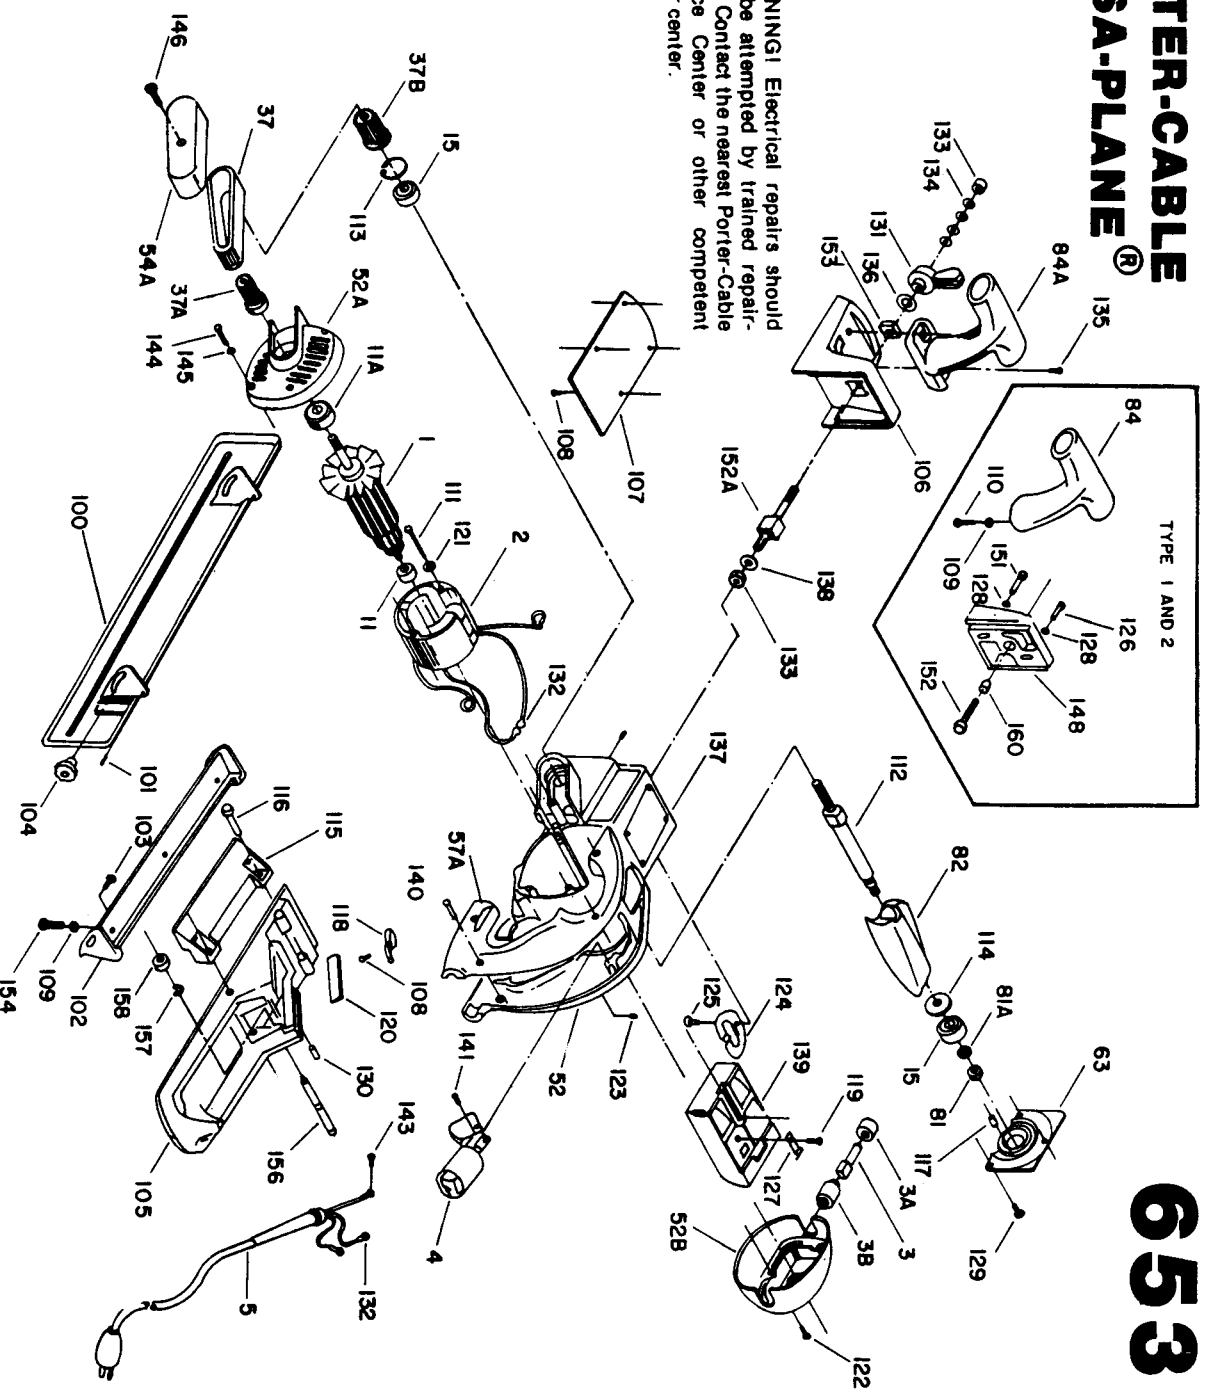

PORTER-CABLE VERSA-PLANE®

653

WARNING! Electrical repairs should only be attempted by trained repairmen. Contact the nearest Porter-Cable Service Center or other competent repair center.

Parts List for J-653 Type 2

Item Number	Part Number	Description	Qty Required
1	860999	ARMATURE 115V	1
1	000000-00	No Longer Available	1
1	000000-00	No Longer Available	1
2	861000	FIELD 115V	1
2	000000-00	No Longer Available	1
2	803104	LEAD	1
3	000000-00	No Longer Available	2
3	803483	BRUSH CAP	2
3	000000-00	No Longer Available	1
4	843156	SWITCH	1
5	875863	CORD	1
5	000000-00	No Longer Available	1
11	855284	BEARING	3
11	804218SV	BEARING	3
15	803876SV	BEARING	3
37	848023	BELT	1
37	810279	PULLEY	1
37	000000-00	No Longer Available	1
52	000000-00	No Longer Available	1
52	000000-00	No Longer Available	1
52	000000-00	No Longer Available	1
54	848076	COVER	1
57	000000-00	No Longer Available	1
63	000000-00	No Longer Available	1
81	801372	NUT	10
81	861720	WASHER	10
82	000000-00	No Longer Available	1