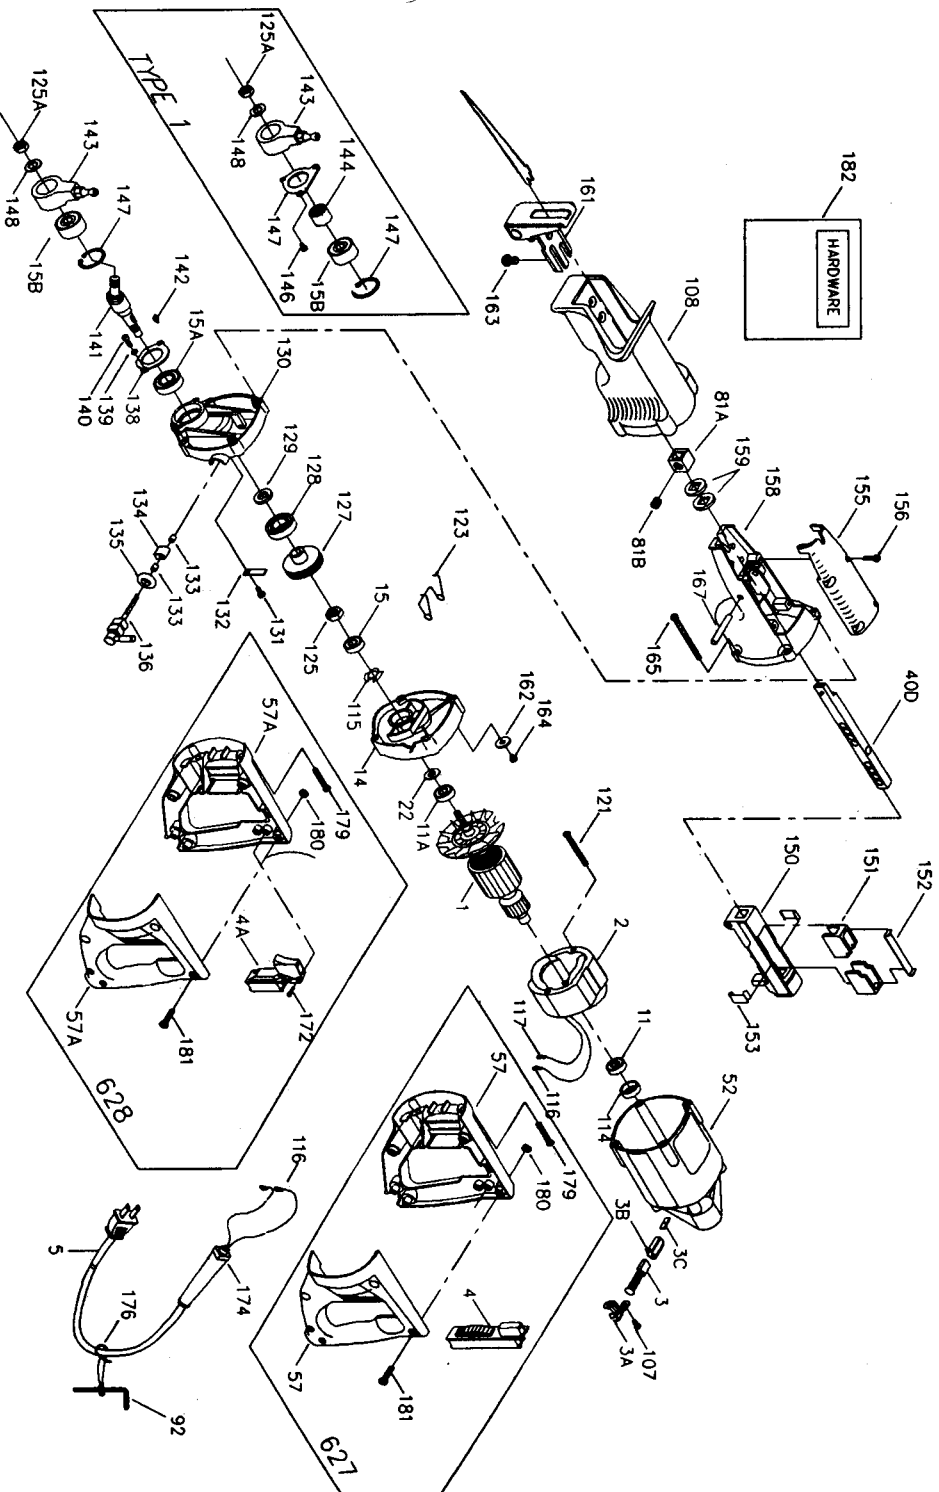

# PORTER-CABLE TIGER SAW®

**WARNING:** Electrical repairs should only be attempted by trained repairmen. Contact the nearest Porter-Cable Service Center or other competent repair center.

## Parts List for J-627 Type 1

Item Number	Part Number	Description	Qty Required
1	000000-00	No Longer Available	1
1	865825	ARMATURE 115V	1
1	878904SV	FAN	1
2	000000-00	No Longer Available	1
2	865828	FIELD 115V	1
3	874289	BRUSH & RETAINER ASY	2
3	874289	BRUSH & RETAINER ASY	2
3	865323	BRUSH HOLDER	2
3	865321	BRUSH INSULATOR	2
4	000000-00	No Longer Available	1
4	872240	SWITCH KIT-AC	1
5	A10193	CORDSET	1
11	855284	BEARING	3
11	330003-17	BEARING,BALL	3
14	000000-00	No Longer Available	1
15	859293	BEARING	3
15	874538SV	BALL BEARING	3
15	874538SV	BALL BEARING	3
40	847382	CARRIER	1
40	847386	PIN	10
52	000000-00	No Longer Available	1
52	000000-00	No Longer Available	1
57	000000-00	No Longer Available	1
81	847420	CLAMP	1
81	847423	SCREW	10
92	802905	ALLEN WRENCH	1
107	802848	SCREW	10

## Parts List for J-627 Type 1

Item Number	Part Number	Description	Qty Required
147	000000-00	No Longer Available	1
148	892251	SPACER	2
150	698351	SUPPORT PKG	1
151	847417	OILER	1
152	863237	PLATE LUBE	1
153	849165	PLATE	1
155	000000-00	No Longer Available	1
156	878262	SCREW	10
157	847398	PIN	10
158	858870	HSG	1
159	847395	SEAL	2
161	891672SV	SHOE & BRACKET ASSY.	1
163	849235	SCREW	1
165	879999	SCREW	10
167	847398	PIN	10
174	901266	STRAIN RELIEVER	1
176	842323	WRENCH HOLDER	1
179	900826	SCREW	10
180	862641	NUT	10
181	802589	SCREW	10
182	867348	HARDWARE KIT	1
800	5140061-28	GREASE	1
800	5140061-28	GREASE	1
871	694814	CONVERSION KIT	1