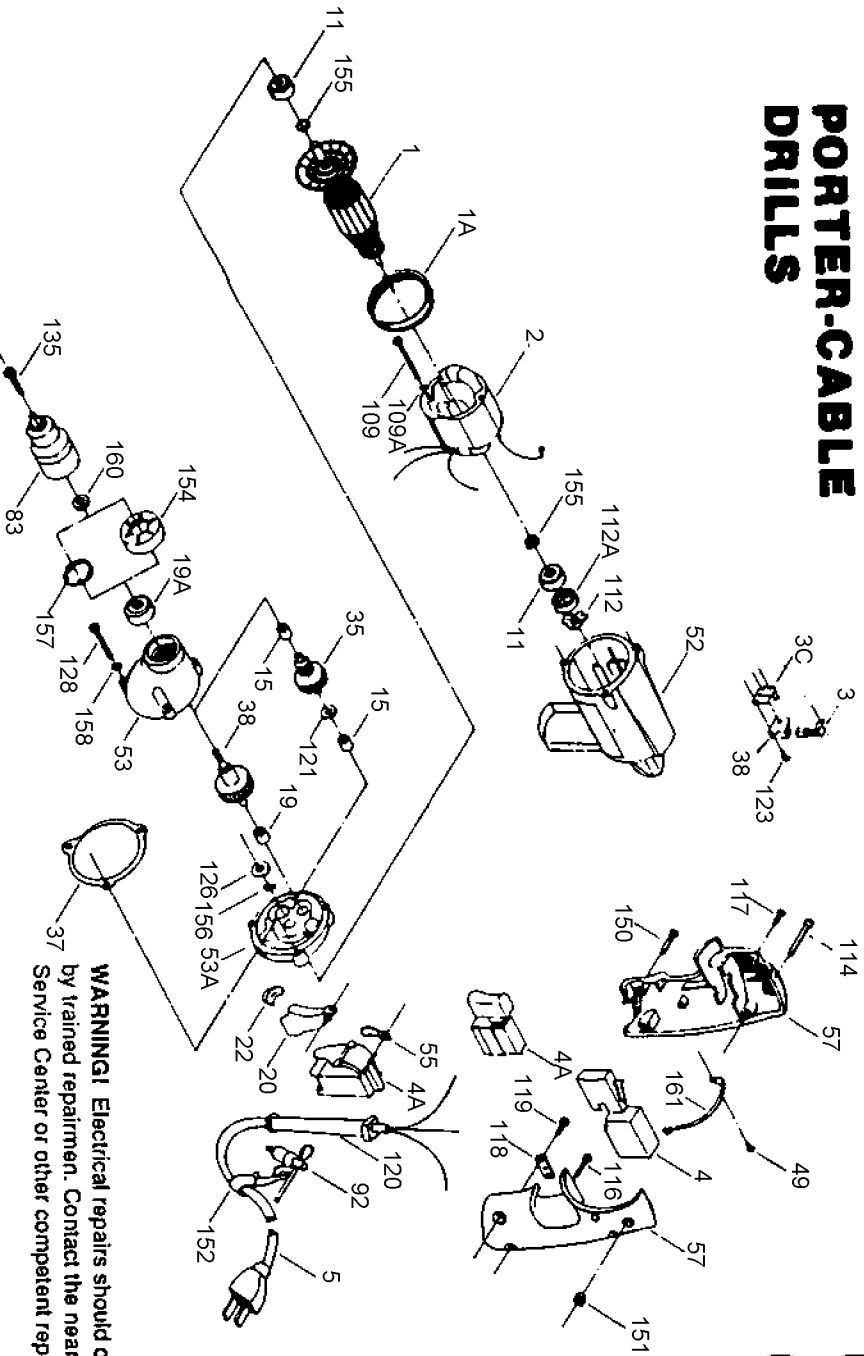

# PORTER-CABLE DRILLS

# 619 620 621

**WARNING!** Electrical repairs should only be attempted by trained repairmen. Contact the nearest Porter-Cable Service Center or other competent repair center.

## Parts List for J-620 Type 6

Item Number	Part Number	Description	Qty Required
1	000000-00	No Longer Available	1
1	811350	BAFFLE	1
1	811531	FAN	1
2	872646	FIELD	1
3	N119739	BRUSH & SPRING	1
3	694301	BRUSH HOLDER	1
3	694298	BRUSH INSULATOR	1
4	000000-00	No Longer Available	1
5	693720	CORDSET	1
11	330003-85	BEARING	1
15	330004-00	BEARING,NEEDLE	1
19	330004-00	BEARING,NEEDLE	1
19	330003-17	BEARING,BALL	1
20	811546	ACTUATOR	1
22	000000-00	No Longer Available	1
35	000000-00	No Longer Available	1
37	698609	GASKET	1
38	D697720	SPINDLE&GR.ASSY	1
49	864137	SCREW	1
52	000000-00	No Longer Available	1
53	697681	GEAR HSG ASSY	1
53	697684SV	INTERMEDIATE PLATE	1
55	000000-00	No Longer Available	1
57	000000-00	No Longer Available	1
83	692074	CHUCK PKG.	1
92	826226	KEY	1
109	000000-00	No Longer Available	1

## Parts List for J-620 Type 6

Item Number	Part Number	Description	Qty Required
109	802214	WASHER-LCK INT	1
112	842610	SPRING-PRELOAD	1
112	694432	BEARING MOUNT	1
114	865643	SCREW	1
116	859384	SCREW	1
117	000000-00	No Longer Available	1
118	861434	CORD CLAMP	1
119	859227	SCREW	1
120	810716	RELIEVER	1
121	848741	WASHER	1
123	860756	SCREW	1
126	852714	SLINGER	1
128	694015	SCREW	1
135	691667	CHUCK SCREW	1
150	841644	SCREW	1
151	828841	LOCKNUT	1
152	905230	HOLDER-WRENCH	1
155	847564	SNAP RING	1
156	802851	O RING	1
157	859769	RET RING	1
158	802648	WASHER	1
160	861720	WASHER	1
161	000000-00	No Longer Available	1
800	801945	TUBE GREASE	1
800	874809	LUBRICANT-4LBS	1
800	801946	LUBE	1