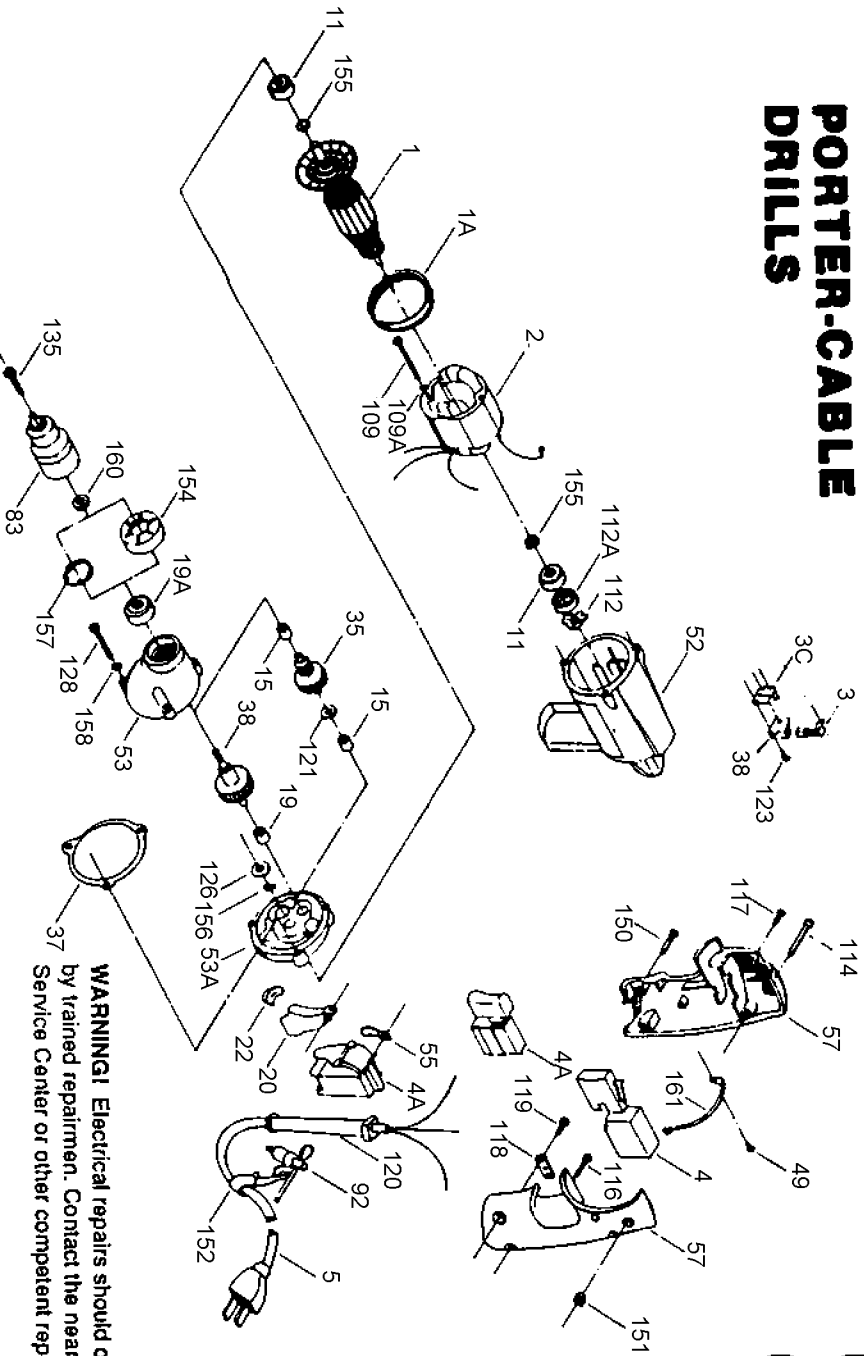

PORTER-CABLE DRILLS

619 620 621

WARNING! Electrical repairs should only be attempted by trained repairmen. Contact the nearest Porter-Cable Service Center or other competent repair center.

Parts List for J-620 Type 5

Item Number	Part Number	Description	Qty Required
1	000000-00	No Longer Available	1
1	811350	BAFFLE	1
1	811531	FAN	1
2	000000-00	No Longer Available	1
3	N119739	BRUSH & SPRING	1
3	694301	BRUSH HOLDER	1
3	694298	BRUSH INSULATOR	1
4	000000-00	No Longer Available	1
5	693720	CORDSET	1
11	330003-85	BEARING	1
15	330004-00	BEARING,NEEDLE	1
19	330004-00	BEARING,NEEDLE	1
19	330003-17	BEARING,BALL	1
20	811546	ACTUATOR	1
22	000000-00	No Longer Available	1
35	000000-00	No Longer Available	1
37	698609	GASKET	1
38	D697720	SPINDLE&GR.ASSY	1
49	864137	SCREW	1
52	000000-00	No Longer Available	1
53	697681	GEAR HSG ASSY	1
53	697684SV	INTERMEDIATE PLATE	1
55	000000-00	No Longer Available	1
57	000000-00	No Longer Available	1
83	692074	CHUCK PKG.	1
92	826226	KEY	1
109	000000-00	No Longer Available	1

Parts List for J-620 Type 5

Item Number	Part Number	Description	Qty Required
109	802214	WASHER-LCK INT	1
112	842610	SPRING-PRELOAD	1
112	694432	BEARING MOUNT	1
114	865643	SCREW	1
116	859384	SCREW	1
117	000000-00	No Longer Available	1
118	861434	CORD CLAMP	1
119	859227	SCREW	1
120	810716	RELIEVER	1
121	848741	WASHER	1
123	860756	SCREW	1
126	852714	SLINGER	1
128	694015	SCREW	1
135	691667	CHUCK SCREW	1
150	841644	SCREW	1
151	828841	LOCKNUT	1
152	905230	HOLDER-WRENCH	1
155	847564	SNAP RING	1
156	802851	O RING	1
157	859769	RET RING	1
158	802648	WASHER	1
160	861720	WASHER	1
161	000000-00	No Longer Available	1
800	801945	TUBE GREASE	1
800	874809	LUBRICANT-4LBS	1
800	801946	LUBE	1