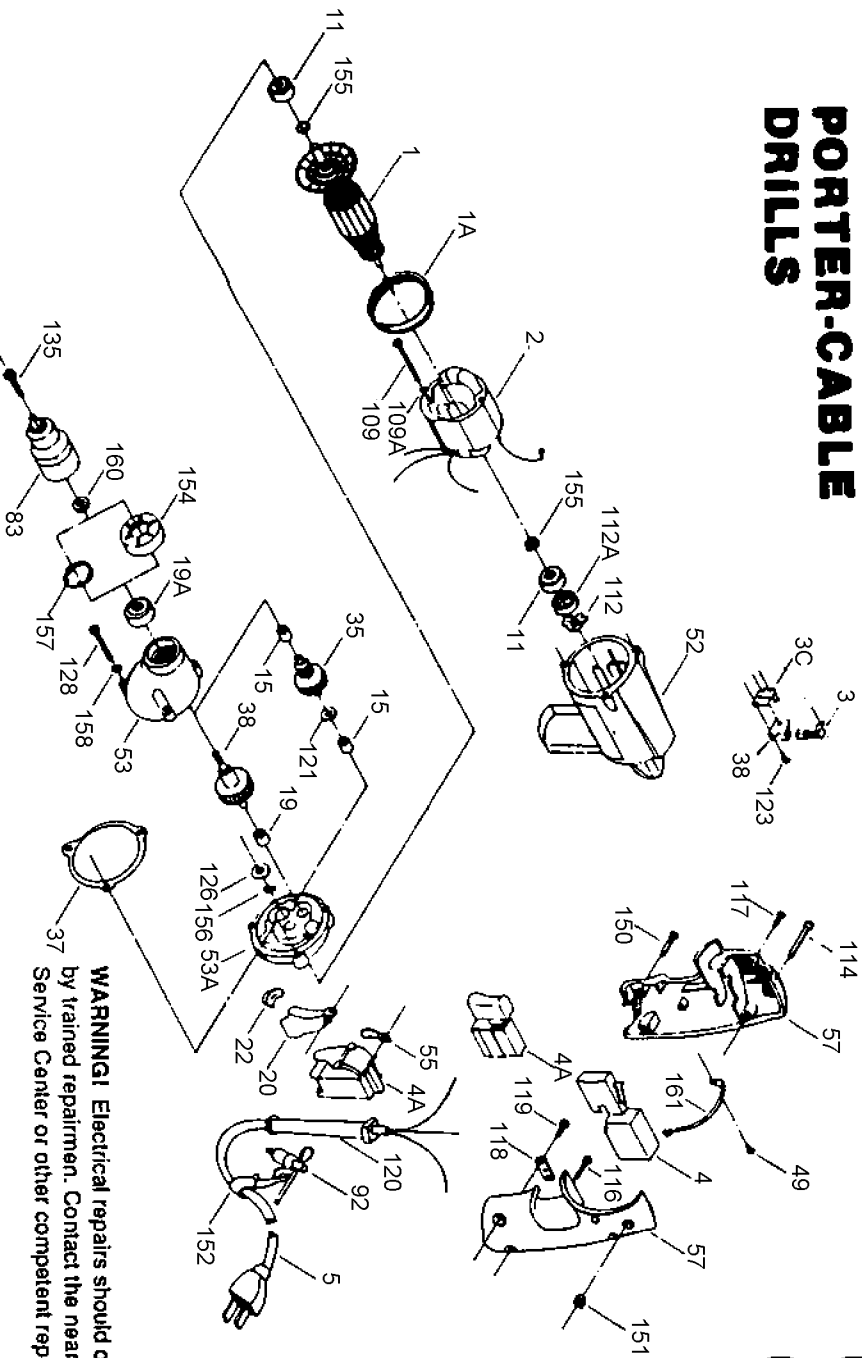

PORTER-CABLE DRILLS

619 620 621

Parts List for J-620 Type 4

Item Number	Part Number	Description	Qty Required
1	869802	ARMATURE 115V	1
1	811350	BAFFLE	1
1	811531	FAN	1
2	000000-00	No Longer Available	1
3	N119739	BRUSH & SPRING	1
3	694301	BRUSH HOLDER	1
3	694298	BRUSH INSULATOR	1
4	000000-00	No Longer Available	1
5	693720	CORDSET	1
11	330003-85	BEARING	1
15	848131	BEARING	1
19	839837	NEEDLE BEARING	1
19	330003-17	BEARING,BALL	1
20	811546	ACTUATOR	1
22	000000-00	No Longer Available	1
35	000000-00	No Longer Available	1
37	698609	GASKET	1
38	000000-00	No Longer Available	1
49	864137	SCREW	1
52	000000-00	No Longer Available	1
53	000000-00	No Longer Available	1
53	868599	INTER PLT	1
55	000000-00	No Longer Available	1
57	000000-00	No Longer Available	1
83	692074	CHUCK PKG.	1
92	826226	KEY	1
109	000000-00	No Longer Available	1

Parts List for J-620 Type 4

Item Number	Part Number	Description	Qty Required
112	842610	SPRING-PRELOAD	1
112	694432	BEARING MOUNT	1
114	865643	SCREW	1
116	859384	SCREW	1
117	000000-00	No Longer Available	1
118	861434	CORD CLAMP	1
119	859227	SCREW	1
120	810716	RELIEVER	1
121	848741	WASHER	1
123	860756	SCREW	1
126	852714	SLINGER	1
128	000000-00	No Longer Available	1
128	694015	SCREW	1
135	691667	CHUCK SCREW	1
150	841644	SCREW	1
151	828841	LOCKNUT	1
152	905230	HOLDER-WRENCH	1
155	847564	SNAP RING	1
156	802851	O RING	1
157	859769	RET RING	1
158	802648	WASHER	1
160	861720	WASHER	1
161	000000-00	No Longer Available	1
800	801945	TUBE GREASE	1
800	874809	LUBRICANT-4LBS	1
800	801946	LUBE	1