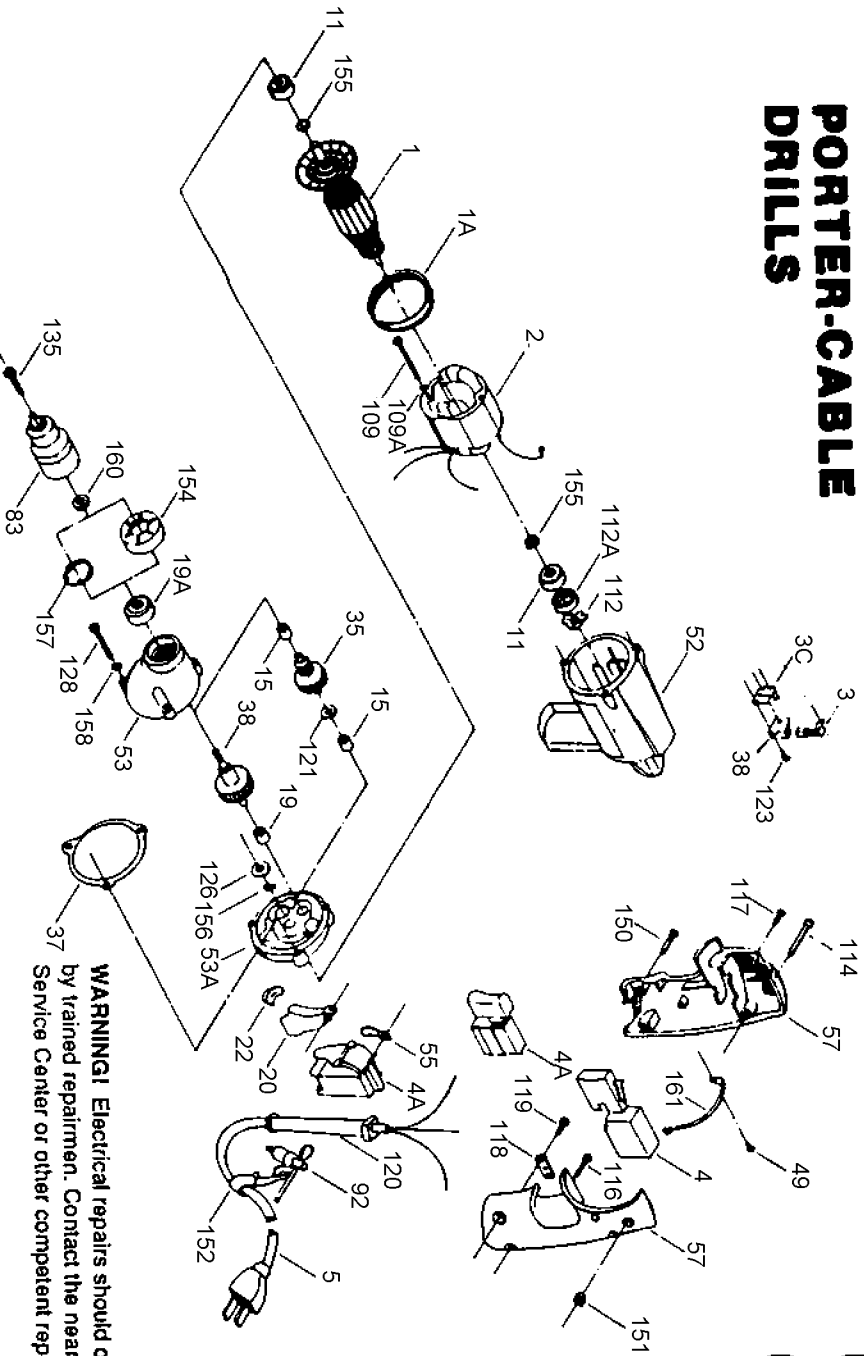

PORTER-CABLE DRILLS

619 620 621

WARNING! Electrical repairs should only be attempted by trained repairmen. Contact the nearest Porter-Cable Service Center or other competent repair center.

Parts List for J-620 Type 2

Item Number	Part Number	Description	Qty Required
1	869802	ARMATURE 115V	1
1	811350	BAFFLE	1
1	811531	FAN	1
2	000000-00	No Longer Available	1
3	000000-00	No Longer Available	1
4	000000-00	No Longer Available	1
5	693720	CORDSET	1
11	330003-85	BEARING	1
15	848131	BEARING	1
19	839837	NEEDLE BEARING	1
19	330003-17	BEARING,BALL	1
35	000000-00	No Longer Available	1
37	698609	GASKET	1
38	000000-00	No Longer Available	1
49	864137	SCREW	1
52	000000-00	No Longer Available	1
53	000000-00	No Longer Available	1
53	868599	INTER PLT	1
57	000000-00	No Longer Available	1
83	692074	CHUCK PKG.	1
92	826226	KEY	1
109	000000-00	No Longer Available	1
112	842610	SPRING-PRELOAD	1
112	694432	BEARING MOUNT	1
114	865643	SCREW	1
116	859384	SCREW	1
117	000000-00	No Longer Available	1

Parts List for J-620 Type 2

Item Number	Part Number	Description	Qty Required
118	861434	CORD CLAMP	1
119	859227	SCREW	1
120	810716	RELIEVER	1
121	848741	WASHER	1
123	860756	SCREW	1
126	852714	SLINGER	1
128	000000-00	No Longer Available	1
135	691667	CHUCK SCREW	1
150	841644	SCREW	1
151	828841	LOCKNUT	1
152	905230	HOLDER-WRENCH	1
155	847564	SNAP RING	1
156	802851	O RING	1
157	859769	RET RING	1
158	802648	WASHER	1
161	000000-00	No Longer Available	1
800	801945	TUBE GREASE	1
800	874809	LUBRICANT-4LBS	1
800	801946	LUBE	1