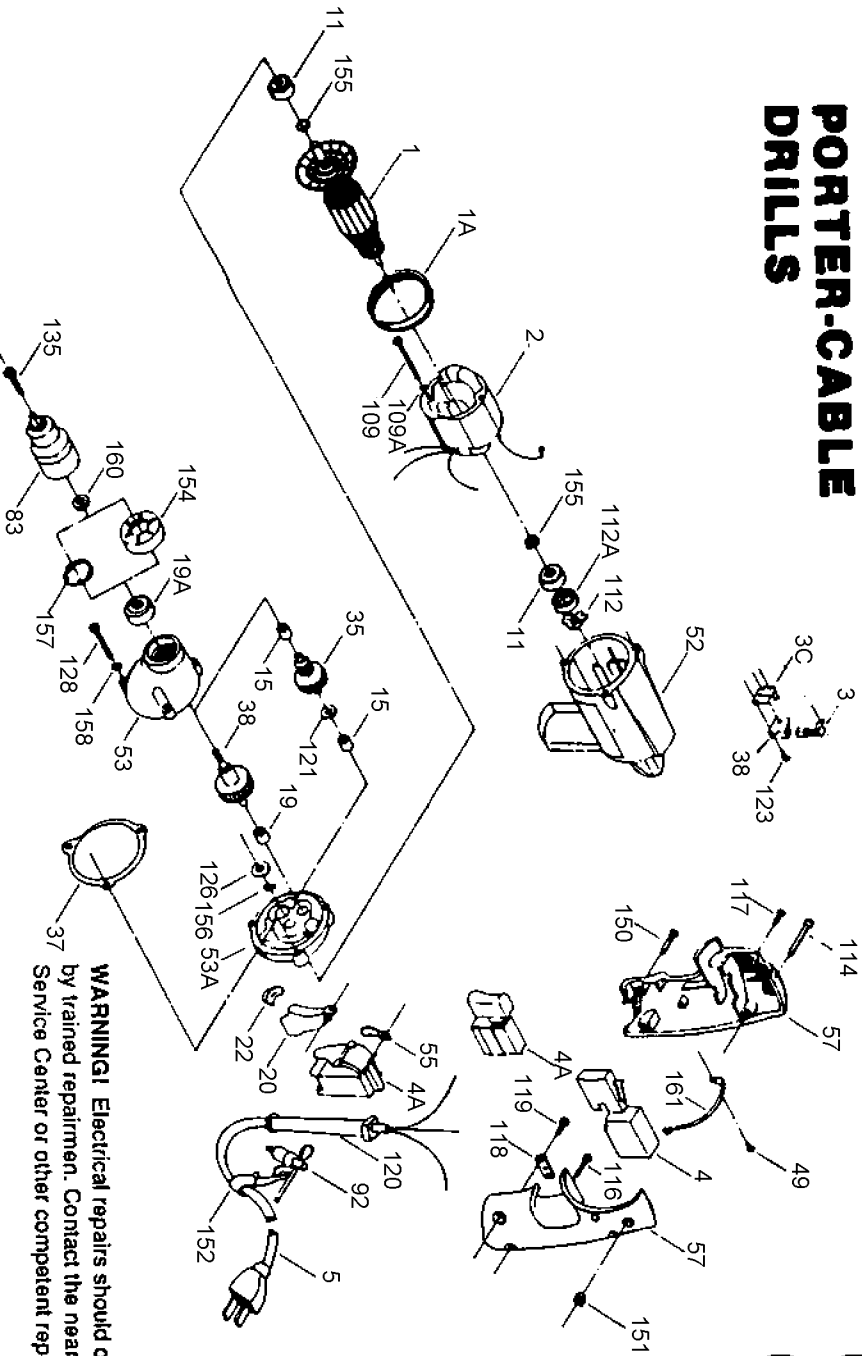

# PORTER-CABLE DRILLS

# 619 620 621

**WARNING!** Electrical repairs should only be attempted by trained repairmen. Contact the nearest Porter-Cable Service Center or other competent repair center.

## Parts List for J-620 Type 1

Item Number	Part Number	Description	Qty Required
1	869802	ARMATURE 115V	1
1	811350	BAFFLE	1
1	811531	FAN	1
2	000000-00	No Longer Available	1
3	000000-00	No Longer Available	1
4	000000-00	No Longer Available	1
5	693720	CORDSET	1
11	330003-85	BEARING	1
15	848131	BEARING	1
19	839837	NEEDLE BEARING	1
19	330003-17	BEARING,BALL	1
35	000000-00	No Longer Available	1
37	698609	GASKET	1
38	000000-00	No Longer Available	1
49	864137	SCREW	1
52	000000-00	No Longer Available	1
53	848146	HSG	1
53	868599	INTER PLT	1
57	865716	ALTVEND-DJ	1
83	692074	CHUCK PKG.	1
92	826226	KEY	1
109	000000-00	No Longer Available	1
112	842610	SPRING-PRELOAD	1
112	694432	BEARING MOUNT	1
114	865643	SCREW	1
116	859384	SCREW	1
117	000000-00	No Longer Available	1

## Parts List for J-620 Type 1

Item Number	Part Number	Description	Qty Required
118	861434	CORD CLAMP	1
119	859227	SCREW	1
120	810716	RELIEVER	1
121	848741	WASHER	1
123	860756	SCREW	1
126	852714	SLINGER	1
128	000000-00	No Longer Available	1
135	691667	CHUCK SCREW	1
150	841644	SCREW	1
151	828841	LOCKNUT	1
152	905230	HOLDER-WRENCH	1
154	804257	NUT	1
155	847564	SNAP RING	1
156	802851	O RING	1
158	802648	WASHER	1
161	000000-00	No Longer Available	1
800	801945	TUBE GREASE	1
800	874809	LUBRICANT-4LBS	1
800	801946	LUBE	1