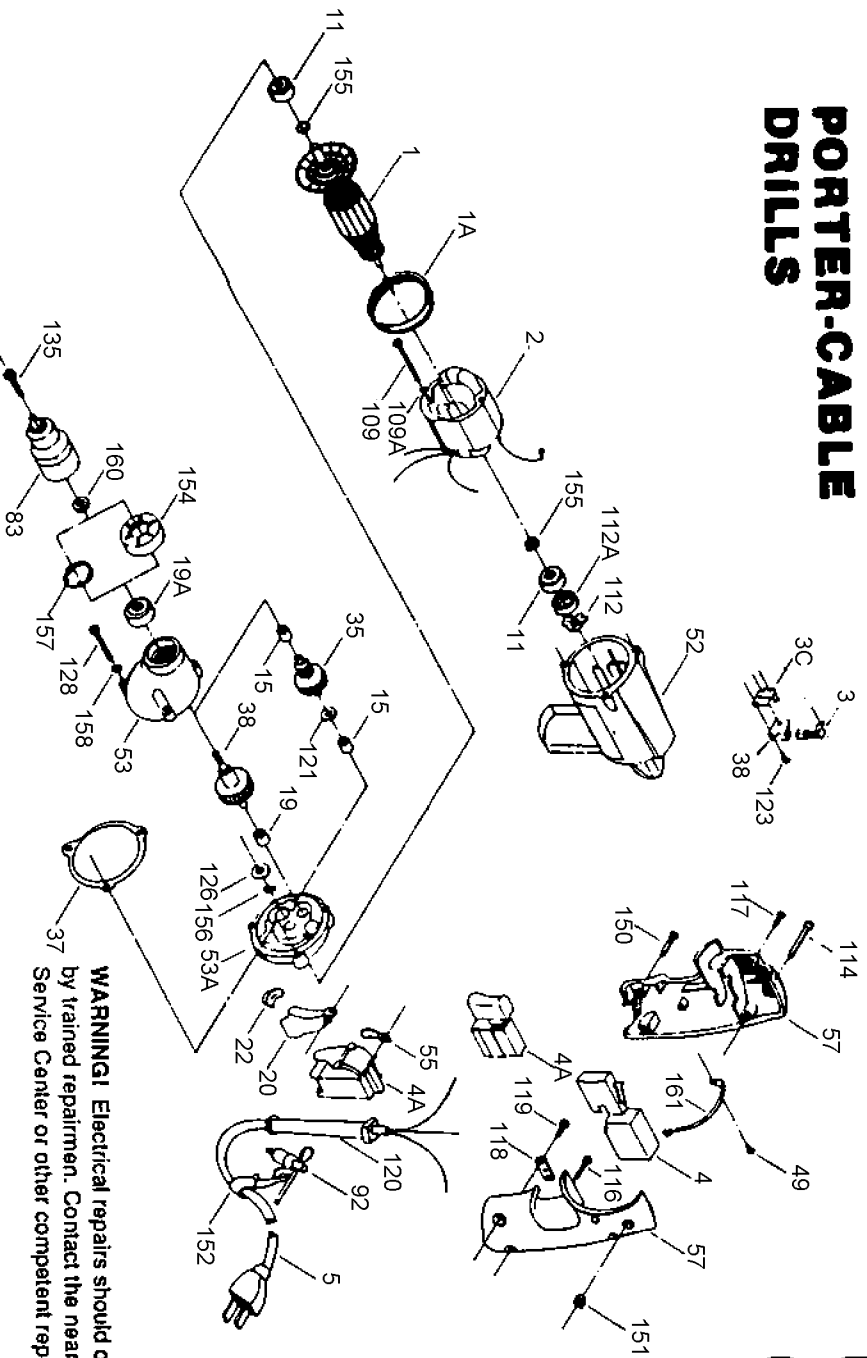

PORTER-CABLE DRILLS

619 620 621

WARNING! Electrical repairs should only be attempted by trained repairmen. Contact the nearest Porter-Cable Service Center or other competent repair center.

Parts List for J-619 Type 6

Item Number	Part Number	Description	Qty Required
1	000000-00	No Longer Available	1
1	811350	BAFFLE	1
1	811531	FAN	1
2	872646	FIELD	1
3	N119739	BRUSH & SPRING	1
3	694301	BRUSH HOLDER	1
3	694298	BRUSH INSULATOR	1
4	000000-00	No Longer Available	1
4	000000-00	No Longer Available	1
5	695854	CORDSET	1
11	330003-85	BEARING	1
15	330004-00	BEARING,NEEDLE	1
19	330004-00	BEARING,NEEDLE	1
19	330003-17	BEARING,BALL	1
35	000000-00	No Longer Available	1
37	698609	GASKET	1
38	000000-00	No Longer Available	1
49	864137	SCREW	1
52	000000-00	No Longer Available	1
53	697681	GEAR HSG ASSY	1
53	697684SV	INTERMEDIATE PLATE	1
57	000000-00	No Longer Available	1
83	000000-00	No Longer Available	1
92	000000-00	No Longer Available	1
109	876651	SCREW	1
109	802214	WASHER-LCK INT	1
112	842610	SPRING-PRELOAD	1

Parts List for J-619 Type 6

Item Number	Part Number	Description	Qty Required
112	694432	BEARING MOUNT	1
114	865643	SCREW	1
116	859384	SCREW	1
117	000000-00	No Longer Available	1
118	861434	CORD CLAMP	1
119	859227	SCREW	1
120	810716	RELIEVER	1
121	848741	WASHER	1
123	860756	SCREW	1
126	852714	SLINGER	1
128	694015	SCREW	1
135	858600	SCREW	1
150	841644	SCREW	1
151	828841	LOCKNUT	1
152	905230	HOLDER-WRENCH	1
155	847564	SNAP RING	1
156	802851	O RING	1
157	859769	RET RING	1
158	802648	WASHER	1
159	000000-00	No Longer Available	1
160	861720	WASHER	1
161	000000-00	No Longer Available	1
800	801945	TUBE GREASE	1
800	874809	LUBRICANT-4LBS	1
800	801946	LUBE	1