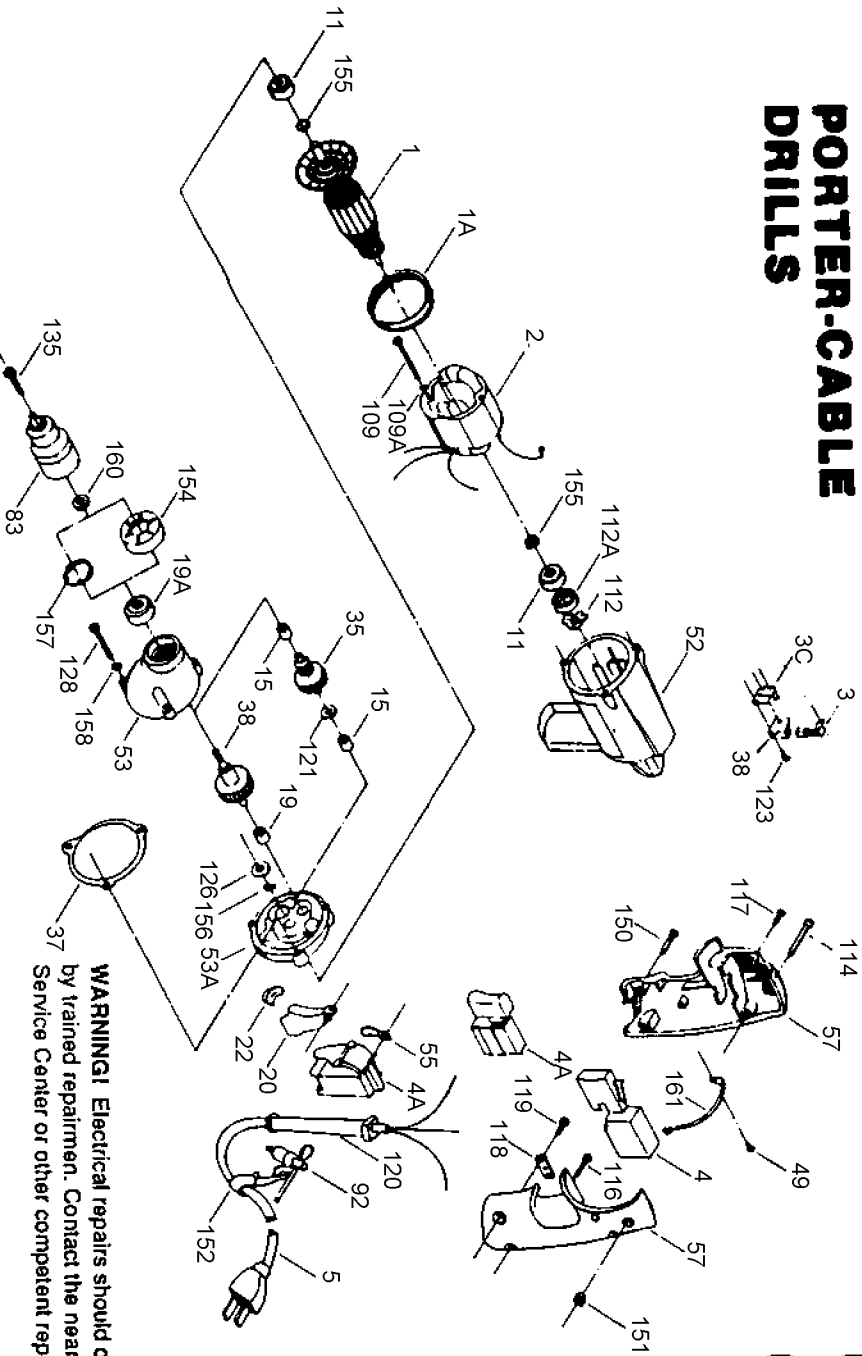

PORTER-CABLE DRILLS

619 620 621

WARNING! Electrical repairs should only be attempted by trained repairmen. Contact the nearest Porter-Cable Service Center or other competent repair center.

Parts List for J-619 Type 2

Item Number	Part Number	Description	Qty Required
1	869802	ARMATURE 115V	1
1	811350	BAFFLE	1
1	811531	FAN	1
2	000000-00	No Longer Available	1
3	000000-00	No Longer Available	1
4	000000-00	No Longer Available	1
4	000000-00	No Longer Available	1
5	695854	CORDSET	1
11	330003-85	BEARING	1
15	848131	BEARING	1
19	839837	NEEDLE BEARING	1
19	330003-17	BEARING,BALL	1
35	000000-00	No Longer Available	1
37	698609	GASKET	1
38	000000-00	No Longer Available	1
49	864137	SCREW	1
52	000000-00	No Longer Available	1
53	000000-00	No Longer Available	1
53	868599	INTER PLT	1
57	000000-00	No Longer Available	1
83	000000-00	No Longer Available	1
92	000000-00	No Longer Available	1
109	000000-00	No Longer Available	1
112	842610	SPRING-PRELOAD	1
112	694432	BEARING MOUNT	1
114	865643	SCREW	1
116	859384	SCREW	1

Parts List for J-619 Type 2

Item Number	Part Number	Description	Qty Required
117	000000-00	No Longer Available	1
118	861434	CORD CLAMP	1
119	859227	SCREW	1
120	810716	RELIEVER	1
121	848741	WASHER	1
123	860756	SCREW	1
126	852714	SLINGER	1
128	000000-00	No Longer Available	1
135	858600	SCREW	1
150	841644	SCREW	1
151	828841	LOCKNUT	1
152	905230	HOLDER-WRENCH	1
155	847564	SNAP RING	1
156	802851	O RING	1
157	859769	RET RING	1
158	802648	WASHER	1
159	000000-00	No Longer Available	1
160	861720	WASHER	1
161	000000-00	No Longer Available	1
800	801945	TUBE GREASE	1
800	874809	LUBRICANT-4LBS	1
800	801946	LUBE	1