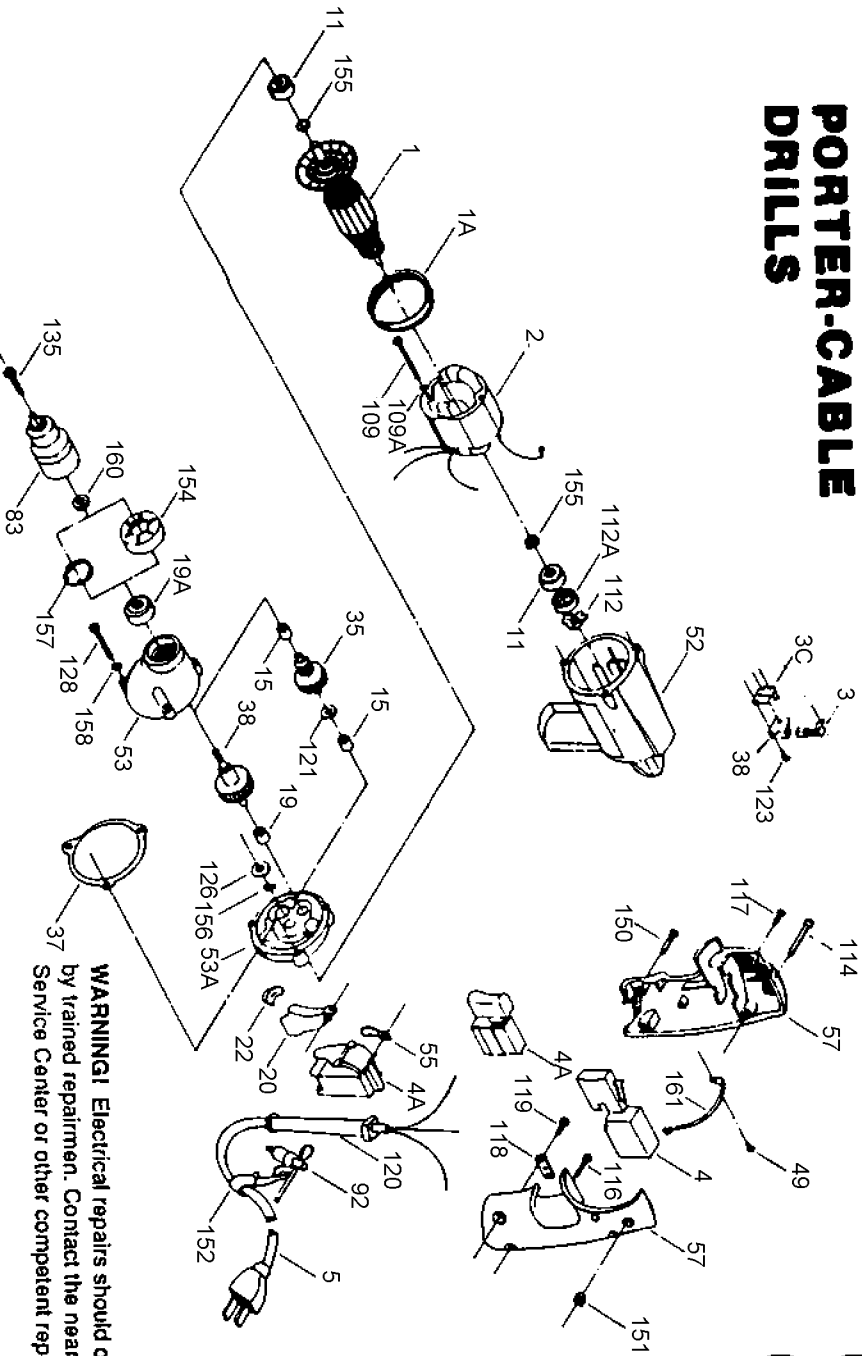

# PORTER-CABLE DRILLS

# 619 620 621

**WARNING!** Electrical repairs should only be attempted by trained repairmen. Contact the nearest Porter-Cable Service Center or other competent repair center.

## Parts List for J-619 Type 1

Item Number	Part Number	Description	Qty Required
1	869802	ARMATURE 115V	1
1	811350	BAFFLE	1
1	811531	FAN	1
2	000000-00	No Longer Available	1
3	000000-00	No Longer Available	1
4	000000-00	No Longer Available	1
4	000000-00	No Longer Available	1
5	695854	CORDSET	1
11	330003-85	BEARING	1
15	848131	BEARING	1
19	839837	NEEDLE BEARING	1
19	330003-17	BEARING,BALL	1
35	000000-00	No Longer Available	1
37	698609	GASKET	1
38	000000-00	No Longer Available	1
49	864137	SCREW	1
52	000000-00	No Longer Available	1
53	848146	HSG	1
53	868599	INTER PLT	1
57	865716	ALTVEND-DJ	1
83	000000-00	No Longer Available	1
92	000000-00	No Longer Available	1
109	000000-00	No Longer Available	1
112	842610	SPRING-PRELOAD	1
112	694432	BEARING MOUNT	1
114	865643	SCREW	1
116	859384	SCREW	1

## Parts List for J-619 Type 1

Item Number	Part Number	Description	Qty Required
117	000000-00	No Longer Available	1
118	861434	CORD CLAMP	1
119	859227	SCREW	1
120	810716	RELIEVER	1
121	848741	WASHER	1
123	860756	SCREW	1
126	852714	SLINGER	1
128	000000-00	No Longer Available	1
135	858600	SCREW	1
150	841644	SCREW	1
151	828841	LOCKNUT	1
152	905230	HOLDER-WRENCH	1
154	804257	NUT	1
155	847564	SNAP RING	1
156	802851	O RING	1
158	802648	WASHER	1
159	000000-00	No Longer Available	1
161	000000-00	No Longer Available	1
800	801946	LUBE	1
800	801945	TUBE GREASE	1
800	874809	LUBRICANT-4LBS	1