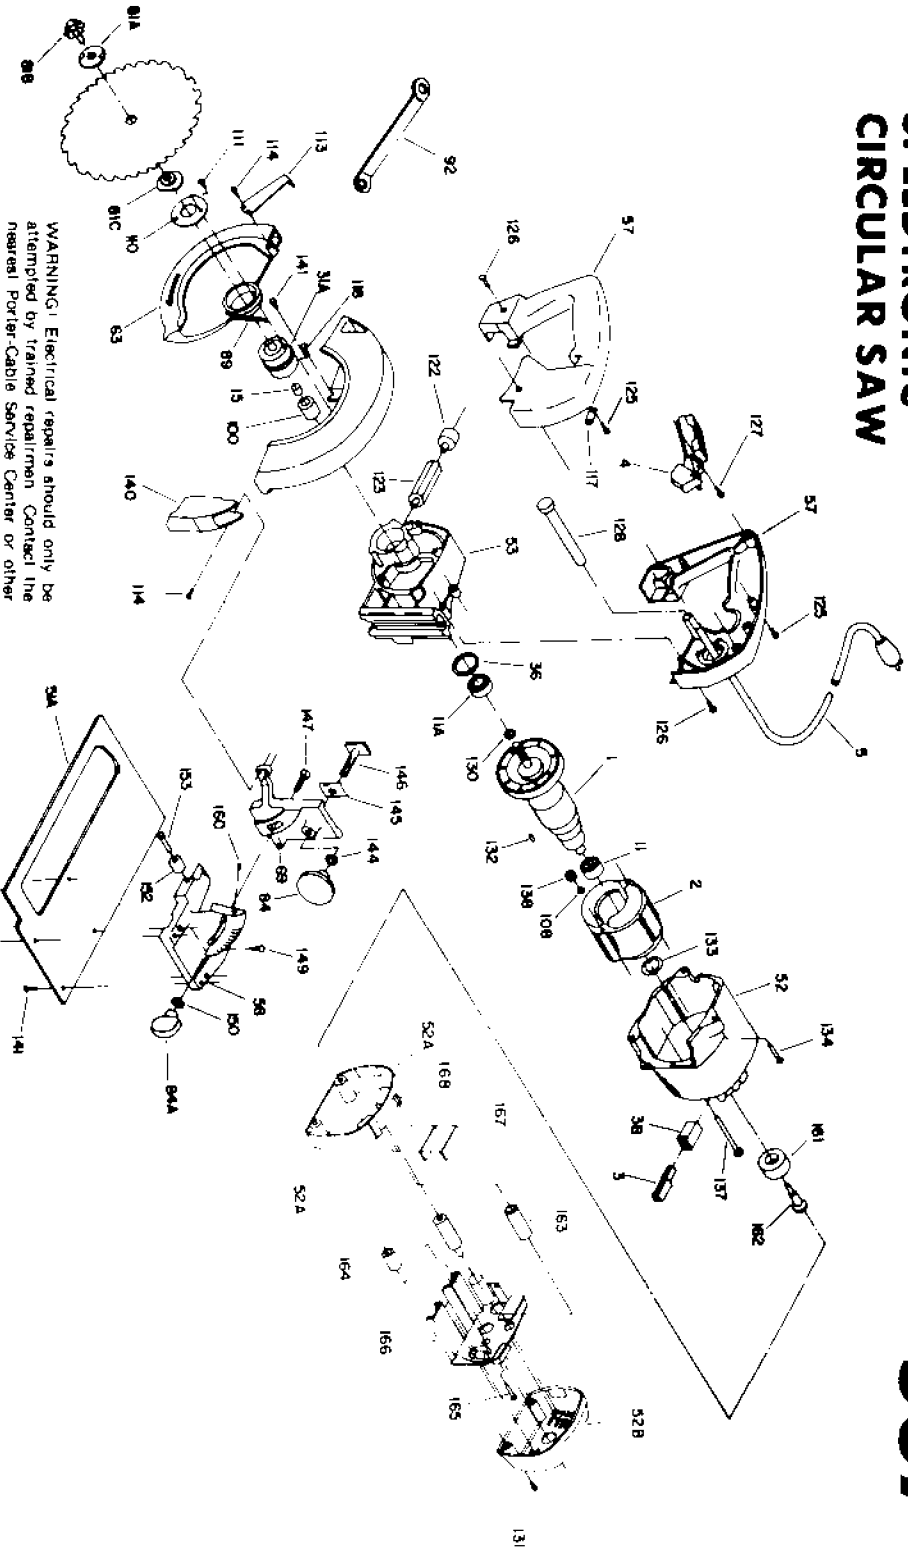

**PORTER-CABLE
SPEEDTRONIC
CIRCULAR SAW**

WARNING! Electrical repairs should only be attempted by trained repairmen. Contact the nearest Porter-Cable Service Center or other competent repair center.

587

Parts List for J-587 Type 1

Item Number	Part Number	Description	Qty Required
1	000000-00	No Longer Available	1
1	683434	FAN ASSY	1
2	000000-00	No Longer Available	1
3	879553	BRUSH	2
3	000000-00	No Longer Available	2
4	864459	SWITCH	1
4	000000-00	No Longer Available	1
5	683784	TERMINAL	2
5	330079-98	CORD/10FT/14-2SJ	1
11	330003-64	BALL BEARING	3
11	879010	BEARING	3
15	684188	BEARING	3
31	000000-00	No Longer Available	1
31	879670	GEAR & SHAFT	1
31	000000-00	No Longer Available	1
31	875078	JACKSHAFT SPACER	10
31	879010	BEARING	3
36	691594	O-RING	10
51	000000-00	No Longer Available	1
52	000000-00	No Longer Available	1
52	000000-00	No Longer Available	1
52	684111	END CAP	1
53	000000-00	No Longer Available	1
57	000000-00	No Longer Available	1
58	000000-00	No Longer Available	1
63	877565	TELE GUARD	1
69	000000-00	No Longer Available	1