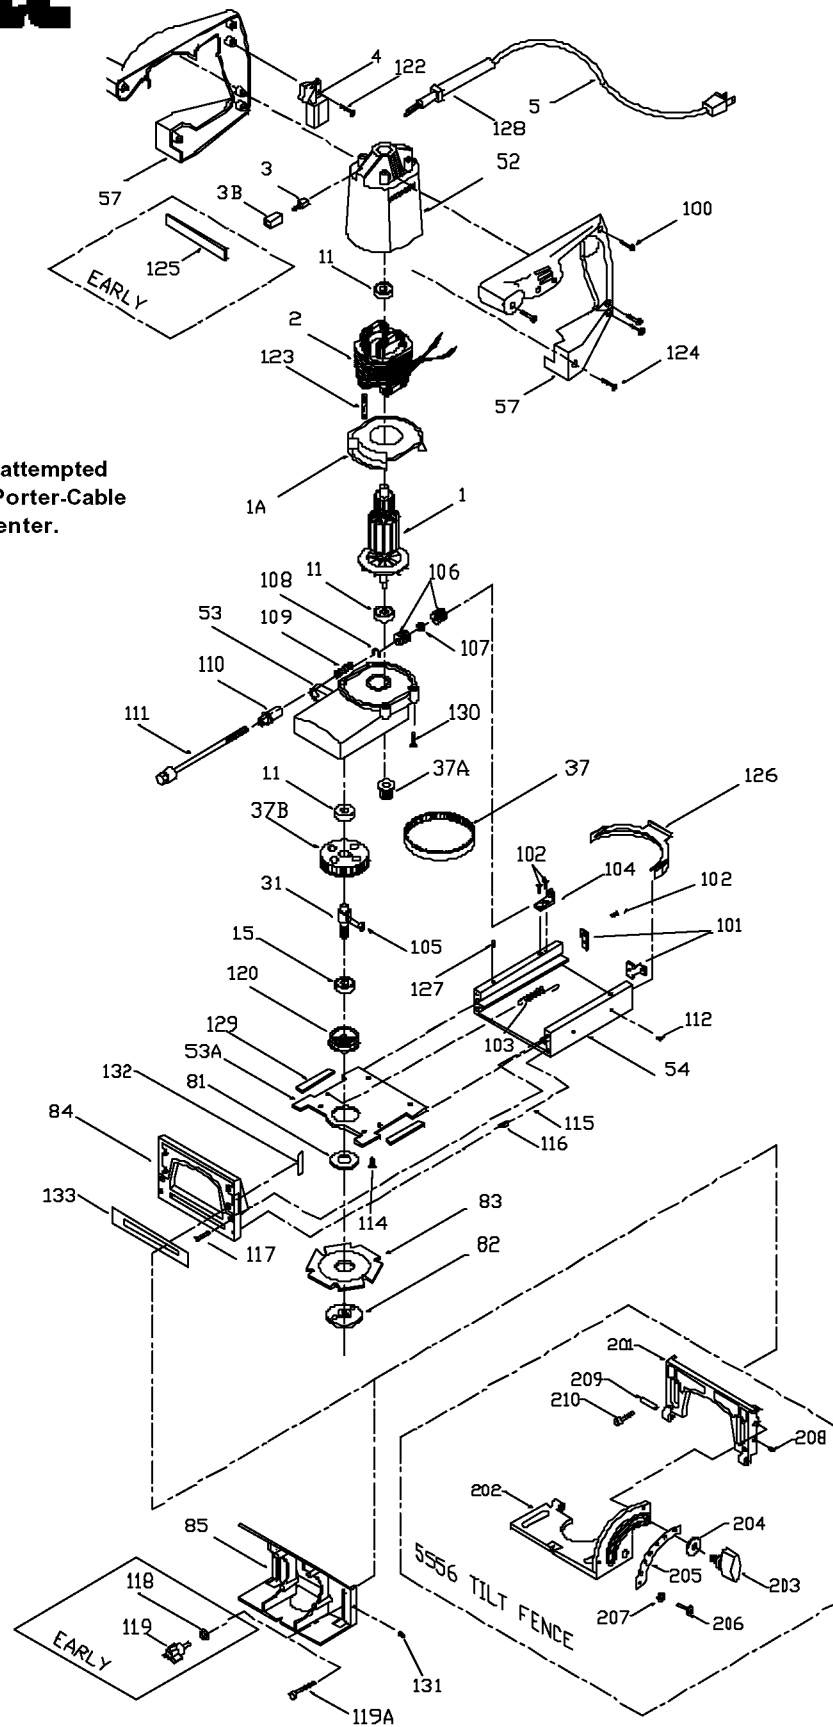

PORTER-CABLE

PLATE JOINERS

555
556
5556

WARNING: Electrical repairs should only be attempted by trained repairmen. Contact the nearest Porter-Cable Service Center or other competent repair center.

Parts List for J-555 Type 4

Item Number	Part Number	Description	Qty Required
1	000000-00	No Longer Available	1
1	000000-00	No Longer Available	1
2	000000-00	No Longer Available	1
3	876345	BRUSH	2
3	852874	BRUSH-HOLDER	2
4	697171	SWITCH	1
5	330072-97	CORD/10 FT/18-2	1
11	855284	BEARING	3
15	851054SV	BALL BEARING	3
31	D875771	DRIVE SHAFT	1
37	697478	BELT	1
37	000000-00	No Longer Available	1
37	000000-00	No Longer Available	1
52	000000-00	No Longer Available	1
53	875772	GEAR HOUSING	1
53	882832	HOUSING COVER	1
54	000000-00	No Longer Available	1
57	000000-00	No Longer Available	1
81	873925	BLADE FLANGE	1
82	000000-00	No Longer Available	1
83	000000-00	No Longer Available	1
84	878077	BLADE GUARD	1
85	000000-00	No Longer Available	1
100	000000-00	No Longer Available	1
101	000000-00	No Longer Available	1
102	694772	SCREW	10
102	803157	SCREW	10

Parts List for J-555 Type 4

Item Number	Part Number	Description	Qty Required
103	000000-00	No Longer Available	10
104	881104	BRACKET KIT	1
105	841002	KEY	1
106	696366	KNOB	1
107	000000-00	No Longer Available	10
108	697388	RETAINING RING	10
109	696375	SPRING	10
110	697387	SLEEVE	1
111	000000-00	No Longer Available	1
114	883485	SCREW	10
115	693994	SPRING	10
116	000000-00	No Longer Available	10
117	883485	SCREW	10
118	802318	WASHER	10
119	000000-00	No Longer Available	1
119	000000-00	No Longer Available	10
120	000000-00	No Longer Available	3
122	882185	SCREW MACHINE STEEL	10
123	861809	SCREW	10
124	684881	SCREW	10
125	000000-00	No Longer Available	1
126	000000-00	No Longer Available	1
127	696623	SET SCREW	10
128	901266	STRAIN RELIEVER	1
129	874172	OILER	1
130	860573	SCREW	10
131	000000-00	No Longer Available	10