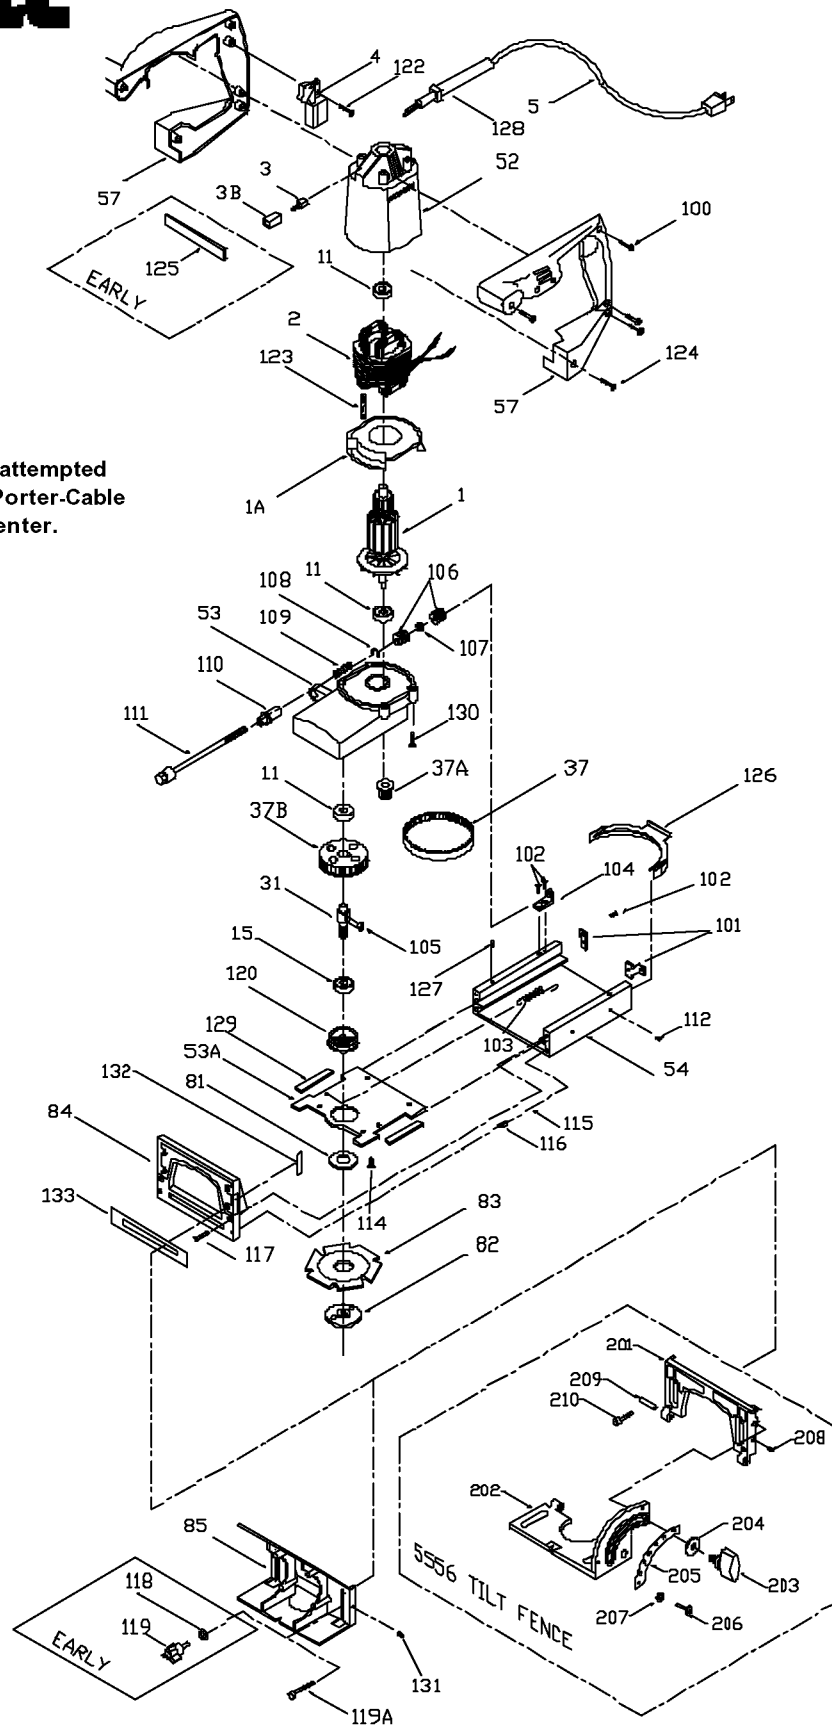

PORTER-CABLE

PLATE JOINERS

555
556
5556

WARNING: Electrical repairs should only be attempted by trained repairmen. Contact the nearest Porter-Cable Service Center or other competent repair center.

Parts List for J-555 Type 2

Item Number	Part Number	Description	Qty Required
1	000000-00	No Longer Available	1
1	000000-00	No Longer Available	1
2	000000-00	No Longer Available	1
3	876345	BRUSH	2
3	852874	BRUSH-HOLDER	2
4	697171	SWITCH	1
5	000000-00	No Longer Available	1
11	855284	BEARING	3
15	851054SV	BALL BEARING	3
31	696256	DRIVE-SHAFT	1
37	697478	BELT	1
37	000000-00	No Longer Available	1
37	000000-00	No Longer Available	1
52	000000-00	No Longer Available	1
53	875772	GEAR HOUSING	1
53	882832	HOUSING COVER	1
54	000000-00	No Longer Available	1
57	000000-00	No Longer Available	1
81	873925	BLADE FLANGE	1
82	000000-00	No Longer Available	1
83	000000-00	No Longer Available	1
84	878095	T4 FENCE & BLD GUARD	1
85	878095	T4 FENCE & BLD GUARD	1
100	000000-00	No Longer Available	1
101	000000-00	No Longer Available	1
102	694772	SCREW	10
102	803157	SCREW	10

Parts List for J-555 Type 2

Item Number	Part Number	Description	Qty Required
103	000000-00	No Longer Available	10
104	881104	BRACKET KIT	1
105	841002	KEY	1
106	696366	KNOB	1
107	000000-00	No Longer Available	10
108	697388	RETAINING RING	10
109	696375	SPRING	10
110	697387	SLEEVE	1
111	000000-00	No Longer Available	1
114	883485	SCREW	10
115	693994	SPRING	10
116	000000-00	No Longer Available	10
117	883485	SCREW	10
118	802318	WASHER	10
119	000000-00	No Longer Available	1
119	000000-00	No Longer Available	10
120	000000-00	No Longer Available	3
122	882185	SCREW MACHINE STEEL	10
123	861809	SCREW	10
124	684881	SCREW	10
125	000000-00	No Longer Available	1
126	000000-00	No Longer Available	1
127	696623	SET SCREW	10
129	874172	OILER	1
130	860573	SCREW	10
131	000000-00	No Longer Available	10
134	000000-00	No Longer Available	1