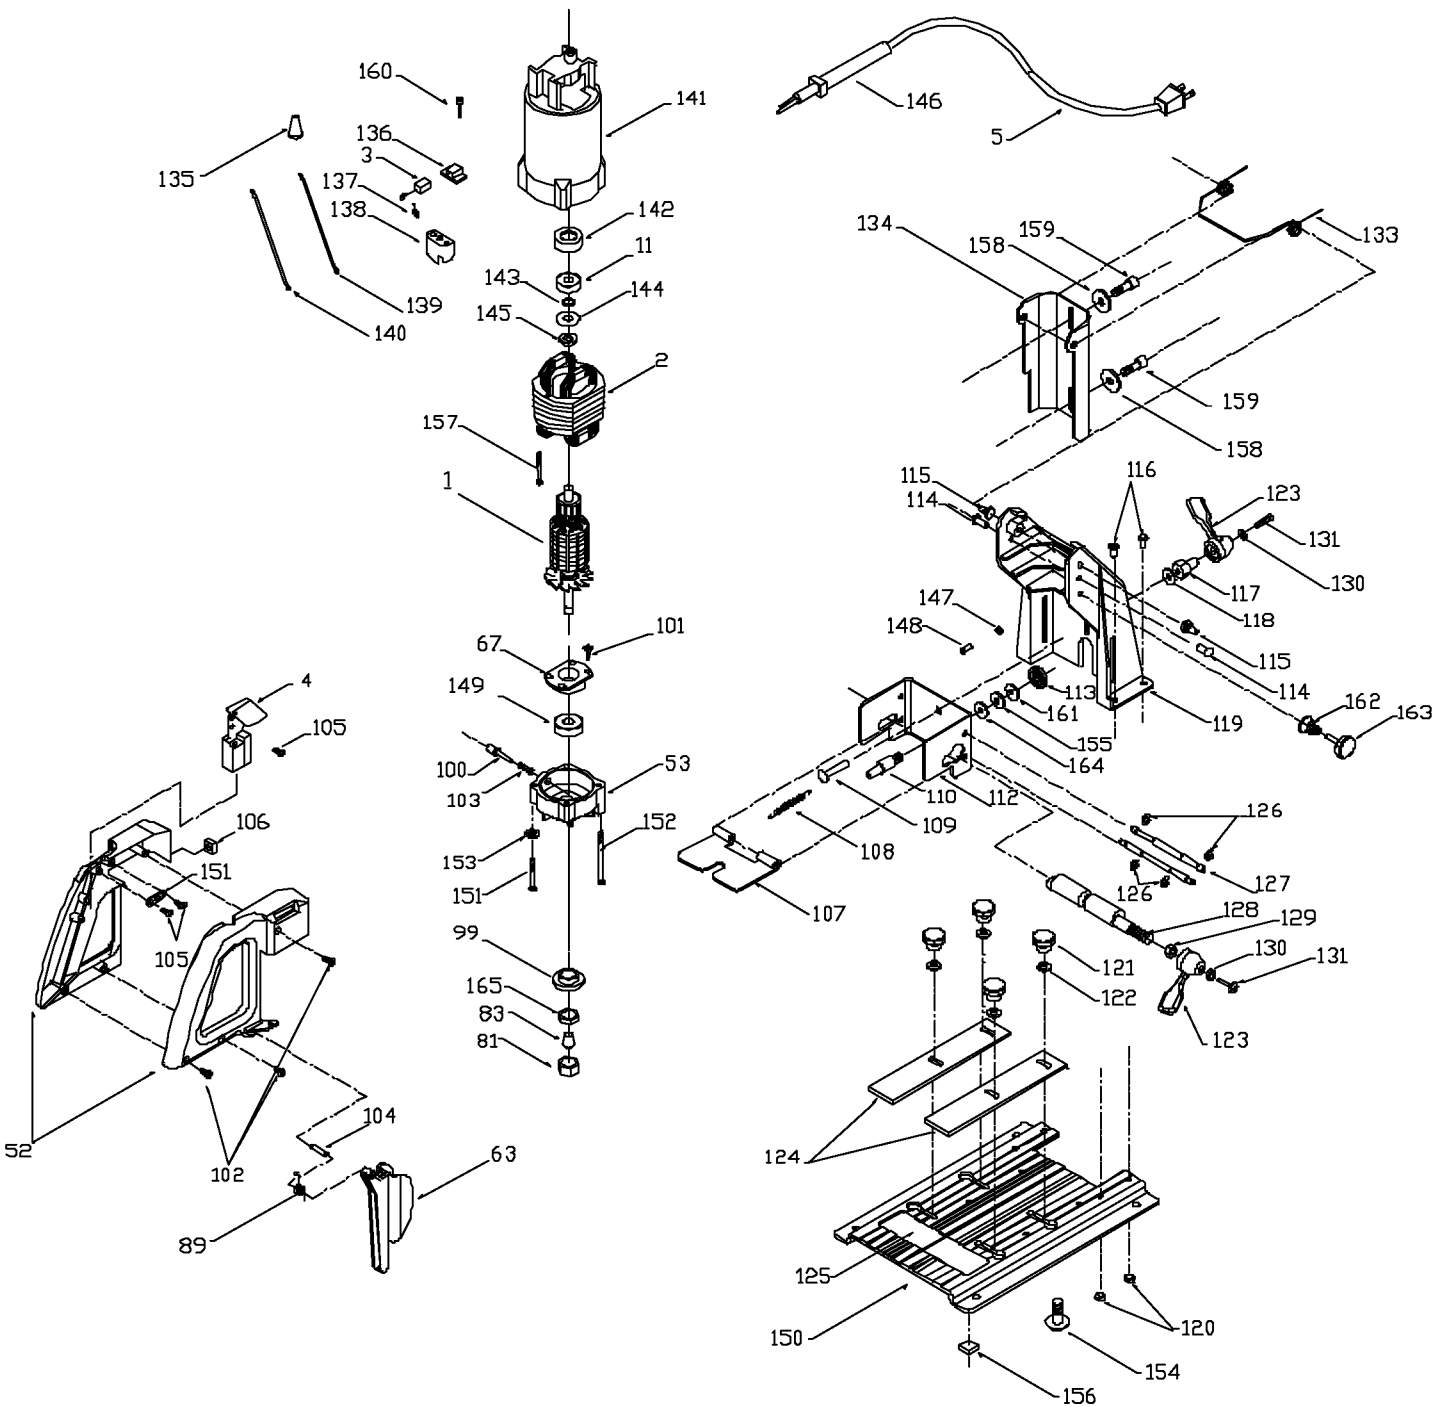

PORTER-CABLE POCKET CUTTER®

WARNING: Electrical repairs should only be attempted by trained repairmen. Contact the nearest Porter-Cable Service Center or other competent repair center.

550

Parts List for J-550 Type 1

Item Number	Part Number	Description	Qty Required
1	879364SV	ARMATURE	1
1	901706	FAN	1
1	901706	FAN	1
2	891117	FIELD	1
3	690741	BRUSH	2
4	877252	SWITCH	1
4	694010	SCREW	10
5	330072-97	CORD/10 FT/18-2	1
11	855284	BEARING	1
52	000000-00	No Longer Available	1
53	873678	FRONT HOUSING	1
63	000000-00	No Longer Available	1
67	874537	GUIDE RETAINER	1
81	691257	NUT COLLET	1
83	684718	COLLET	1
89	875607	SPRING	1
99	849826	RETAINER	1
100	698708	SPINDLE LOCK	1
101	803157	SCREW	10
102	879678	SCREW	10
103	698709	SPRING	1
104	000000-00	No Longer Available	1
105	882185	SCREW MACHINE STEEL	1
106	000000-00	No Longer Available	4
107	876956	CLAMP PLATE	1
108	000000-00	No Longer Available	1
109	876716	CARRIAGE BOLT	1