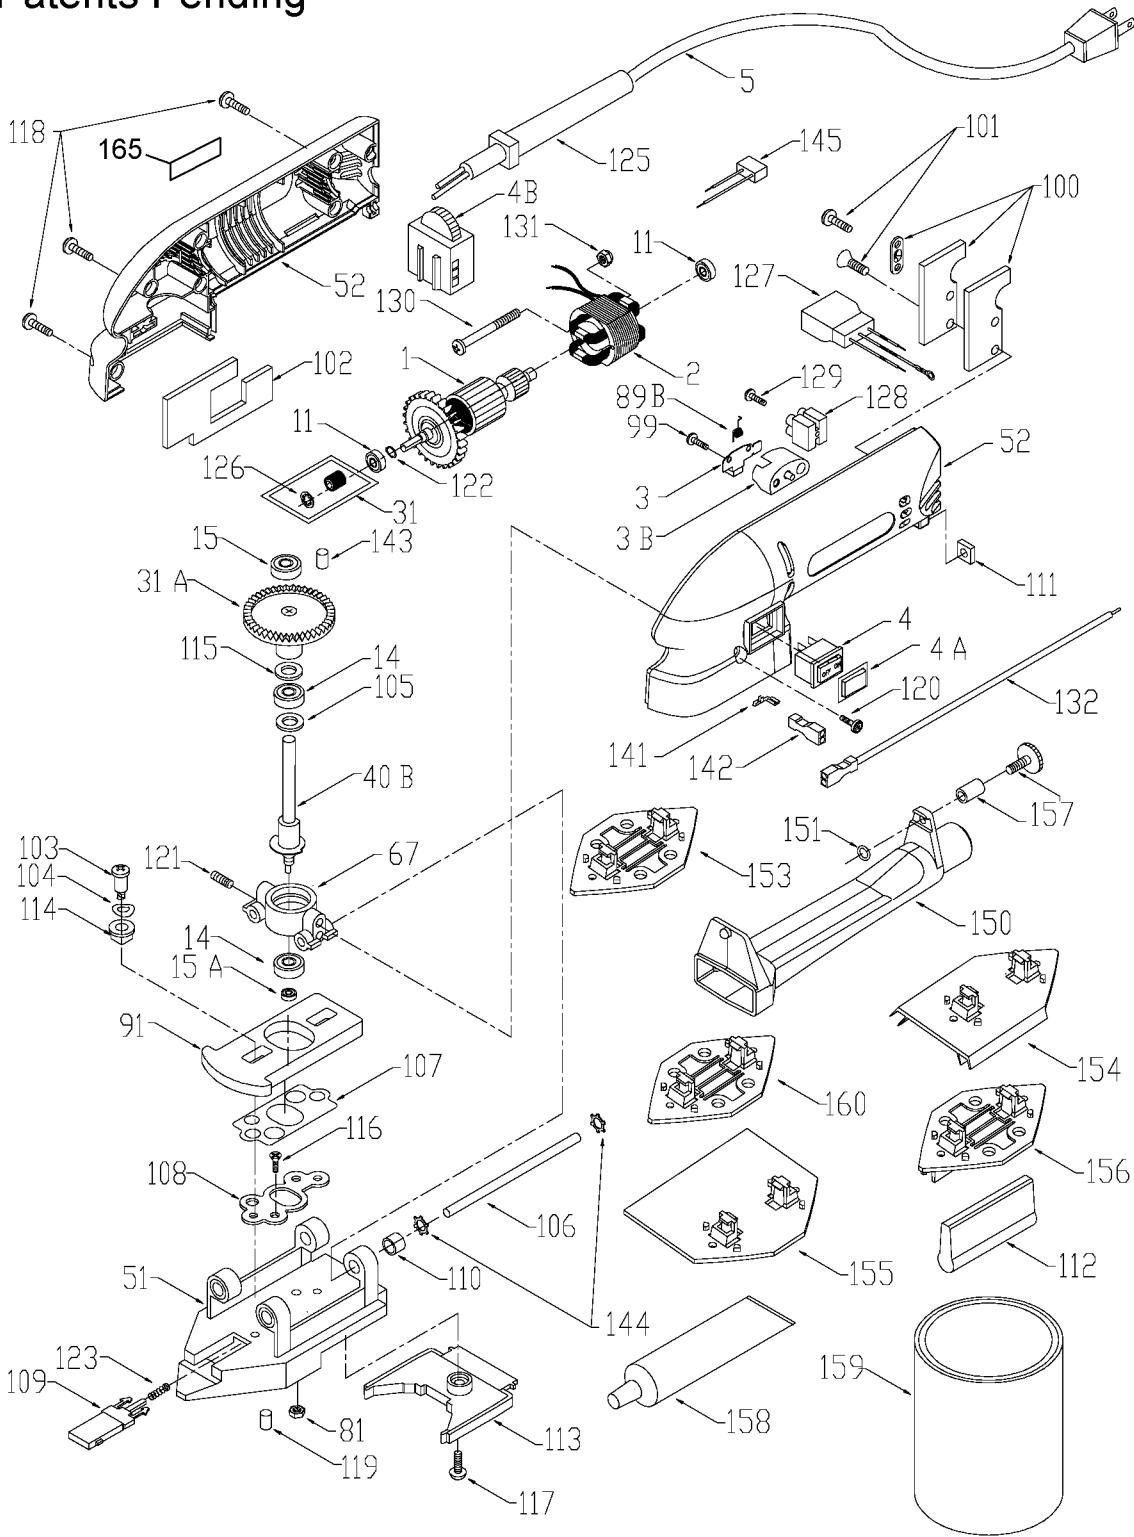

444
444VS

NOTE: Do not use unapproved lubricants or LOCTITE® products on this Sander. LOCTITE® is a registered trademark of the LOCTITE CORP., Newington, CT

Parts List for J-444 Type 1

Item Number	Part Number	Description	Qty Required
1	884497	ARMATURE 230V	1
1	882825	ARMATURE	1
2	889851	FIELD	1
2	886804	120V VS FIELD	1
2	882826	FIELD	1
3	000000-00	No Longer Available	2
3	885294	BRUSH HOLDER	2
3	690740	BRUSH HOLDER BASE	2
4	887454	SWITCH (ON-OFF)	1
4	887453	SWITCH	1
4	887452	DUST SHIELD	1
4	886923	SWITCH-VAR SP	1
5	330072-97	CORD/10 FT/18-2	1
5	884761	CORD EURO 230V	1
11	855284	BEARING	3
14	838995SV	BALL BEARING	3
15	892441SV	BEARING	3
15	882511SV	BEARING	3
31	881112	PINION	1
31	881113	GEAR	1
40	887614	DRV SHFT/CPLE ASY 44	1
51	882824	VACUUM HSG ASSY	1
52	000000-00	No Longer Available	1
52	886710	HOUSING SET VS 120V	1
52	879194	KIT	1
67	000000-00	No Longer Available	1
81	882292	LOCK NUT	10

Parts List for J-444 Type 1

Item Number	Part Number	Description	Qty Required
89	868775	BRUSH SPRING	2
91	881110	COUNTERWEIGHT	1
99	879298	SCREW	10
100	000000-00	No Longer Available	1
100	861434	CORD CLAMP	1
101	000000-00	No Longer Available	10
101	882703	SCREW	10
102	000000-00	No Longer Available	1
103	000000-00	No Longer Available	10
104	000000-00	No Longer Available	10
105	873567	WASHER	10
106	000000-00	No Longer Available	1
107	881111	WEAR PLATE	1
108	881109	PLATE DRIVE	1
109	879219	BUTTON ACTUATOR	1
110	879201	SLEEVE BEARING	3
111	841983	NUT	10
112	892446	PROFILES	1
113	879206	VACUUM COVER HSG	1
114	881108	SPACER	10
115	824529	WASHER	10
116	882293	SCREW	10
117	882185	SCREW MACHINE STEEL	10
118	879678	SCREW	10
119	810425	PLUG	1
120	000000-00	No Longer Available	10
121	879989	SET SCREW	10