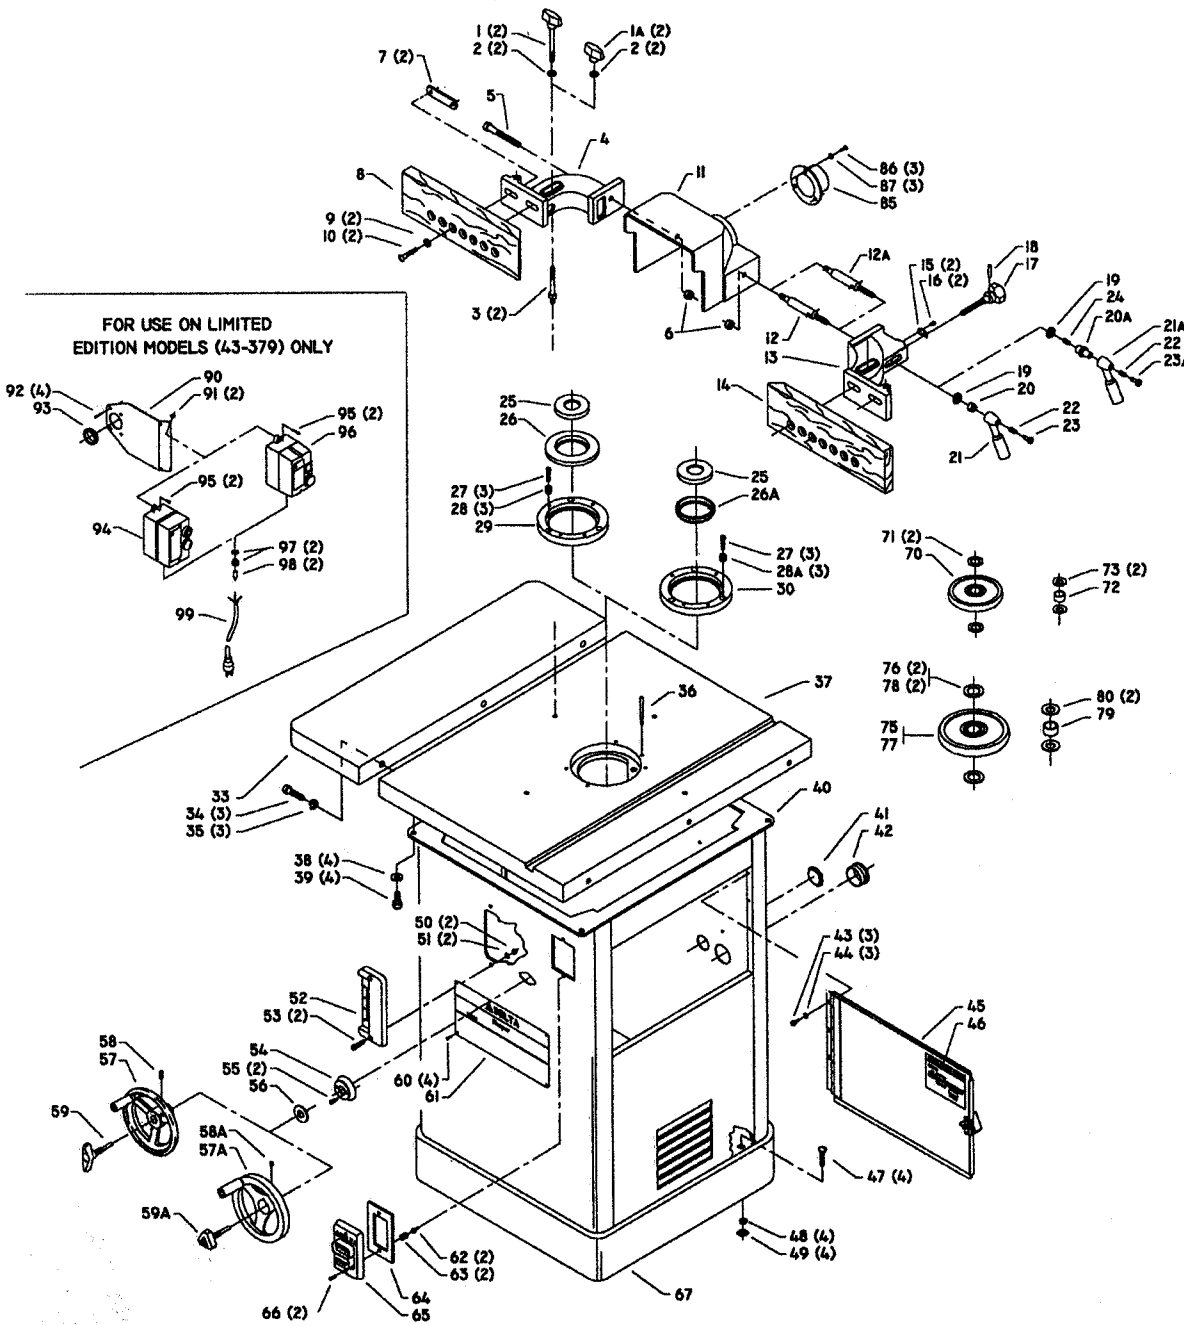

43-370, 43-372, 43-373, 43-374, 43-375, & 43-379

(With Interchangeable 1/2" & 3/4" Spindles)

43-384, 43-385, 43-386

(With 1" Solid Spindles)

2 - SPEED HEAVY DUTY WOOD SHAPERS

S.N. 88E28265 Thru S.N. 99G57332

WS-2C

Part No. 432-02-651-0011

Revised: 10/4/99

Parts List for J-43-375 Type 2

Item Number	Part Number	Description	Qty Required
1	000000-00	No Longer Available	1
1	432011380002	FENCE CLAMP KNOB	2
1	424120600005S	KNOB	2
2	904010312937	WASHER	4
3	432011110003	STUD	2
4	432010890013	FENCE BODY LH	1
5	901010600633	CAP SCREW	1
6	902012012579	SPEC NUT	1
7	432010040003S	CLAMP PLATE	2
8	432020430004	L.H. FENCE	1
9	904010101620S	WASHER	2
10	000000-00	No Longer Available	2
11	000000-00	No Longer Available	1
12	432021110002	STUD	1
12	432011110004	STUD	1
13	432010890012	FENCE BODY RH	1
14	432020430003	R.H. FENCE	1
15	432010470001	HALF COLLAR FLINGER	2
16	901030103318S	SCREW	2
17	1087647	KNOB ASSY	1
18	905010102706S	ROLL PIN	1
19	904100312097S	SPECIAL WASHER	1
20	902012012579	SPEC NUT	1
20	432010270004	SERRATED NUT	1
21	424020330005	RATCHET HANDLE	1
21	406030330001S	HANDLE	1
22	406031220002	SPRING	1

Parts List for J-43-375 Type 2

Item Number	Part Number	Description	Qty Required
49	902020401303S	SQUARE NUT	4
50	489026-00	HEX NUT	2
51	904030301757S	LOCK WASHER	2
52	432020140001	BRACKET W/SCALE	1
53	901030103345S	CAP SCREW	2
54	432020315002	COVER	1
55	901030103318S	SCREW	2
56	904070105569	FIBRE WASHER	1
57	422044000005S	HANDWHEEL	1
57	422044000005S	HANDWHEEL	1
58	901041500206	SET SCREW	1
59	422044120009S	LOCK KNOB	1
59	422044120009S	LOCK KNOB	1
60	1087794	RIVET	4
61	432021370003	NAMEPLATE	1
62	402071115002S	STUD	2
63	402071045007S	SPACER	2
64	422041160001S	GASKET	1
65	1340100	SWITCH COVER ASSY	1
66	901020100567S	MACHINE SCREW	2
67	422043050001	SUB BASE	1
70	000000-00	No Longer Available	1
71	432021040006	SPACER	2
72	432020170004	BUSHING	1
73	432021040008	SPACER	2
75	000000-00	No Longer Available	1
76	432021040006	SPACER	2