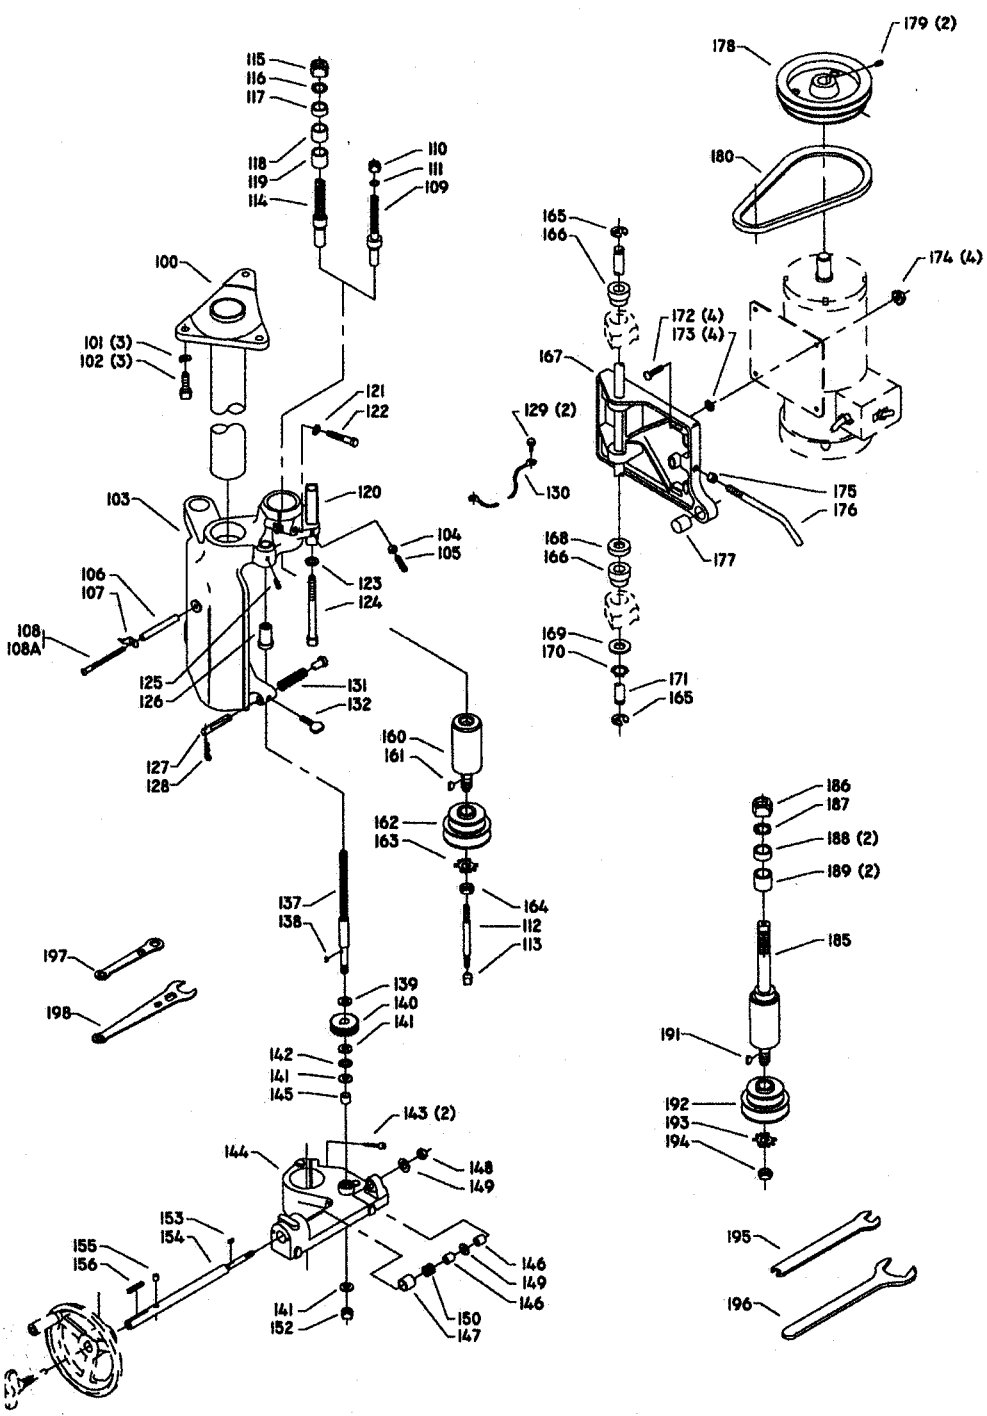

WS-2C

Part No. 432-02-651-0011

Revised: 10/4/99

Parts List for J-43-373 Type 3

Item Number	Part Number	Description	Qty Required
1	000000-00	No Longer Available	1
1	432011380002	FENCE CLAMP KNOB	2
1	424120600005S	KNOB	2
2	904010312937	WASHER	4
3	432011110003	STUD	2
4	432010890013	FENCE BODY LH	1
5	901010600633	CAP SCREW	1
6	902012012579	SPEC NUT	1
7	432010040003S	CLAMP PLATE	2
8	432020430004	L.H. FENCE	1
9	904010101620S	WASHER	2
10	000000-00	No Longer Available	2
11	000000-00	No Longer Available	1
12	432021110002	STUD	1
12	432011110004	STUD	1
13	432010890012	FENCE BODY RH	1
14	432020430003	R.H. FENCE	1
15	432010470001	HALF COLLAR FLINGER	2
16	901030103318S	SCREW	2
17	1087647	KNOB ASSY	1
18	905010102706S	ROLL PIN	1
19	904100312097S	SPECIAL WASHER	1
20	902012012579	SPEC NUT	1
20	432010270004	SERRATED NUT	1
21	424020330005	RATCHET HANDLE	1
21	406030330001S	HANDLE	1
22	406031220002	SPRING	1

Parts List for J-43-373 Type 3

Item Number	Part Number	Description	Qty Required
49	902020401303S	SQUARE NUT	4
50	489026-00	HEX NUT	2
51	904030301757S	LOCK WASHER	2
52	432020140001	BRACKET W/SCALE	1
53	901030103345S	CAP SCREW	2
54	432020315002	COVER	1
55	901030103318S	SCREW	2
56	904070105569	FIBRE WASHER	1
57	422044000005S	HANDWHEEL	1
57	422044000005S	HANDWHEEL	1
58	901041500206	SET SCREW	1
58	901041500206	SET SCREW	1
59	422044120009S	LOCK KNOB	1
59	422044120009S	LOCK KNOB	1
60	1087794	RIVET	4
61	432021370003	NAMEPLATE	1
62	402071115002S	STUD	2
63	402071045007S	SPACER	2
64	422041160001S	GASKET	1
65	1340100	SWITCH COVER ASSY	1
66	901020100567S	MACHINE SCREW	2
67	422043050001	SUB BASE	1
70	000000-00	No Longer Available	1
71	432021040006	SPACER	2
72	432020170004	BUSHING	1
73	432021040008	SPACER	2
75	000000-00	No Longer Available	1