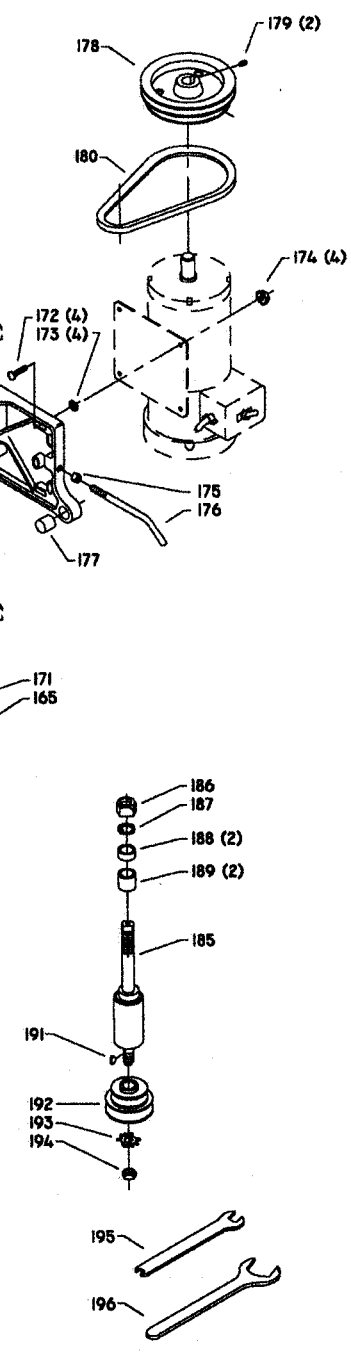

Parts List for J-43-373 Type 3

Item Number	Part Number	Description	Qty Required
1	000000-00	No Longer Available	1
1	432011380002	FENCE CLAMP KNOB	2
1	424120600005S	KNOB	2
2	904010312937	WASHER	4
3	432011110003	STUD	2
4	432010890013	FENCE BODY LH	1
5	901010600633	CAP SCREW	1
6	902012012579	SPEC NUT	1
7	432010040003S	CLAMP PLATE	2
8	432020430004	L.H. FENCE	1
9	904010101620S	WASHER	2
10	000000-00	No Longer Available	2
11	000000-00	No Longer Available	1
12	432021110002	STUD	1
12	432011110004	STUD	1
13	432010890012	FENCE BODY RH	1
14	432020430003	R.H. FENCE	1
15	432010470001	HALF COLLAR FLINGER	2
16	901030103318S	SCREW	2
17	1087647	KNOB ASSY	1
18	905010102706S	ROLL PIN	1
19	904100312097S	SPECIAL WASHER	1
20	902012012579	SPEC NUT	1
20	432010270004	SERRATED NUT	1
21	424020330005	RATCHET HANDLE	1
21	406030330001S	HANDLE	1
22	406031220002	SPRING	1