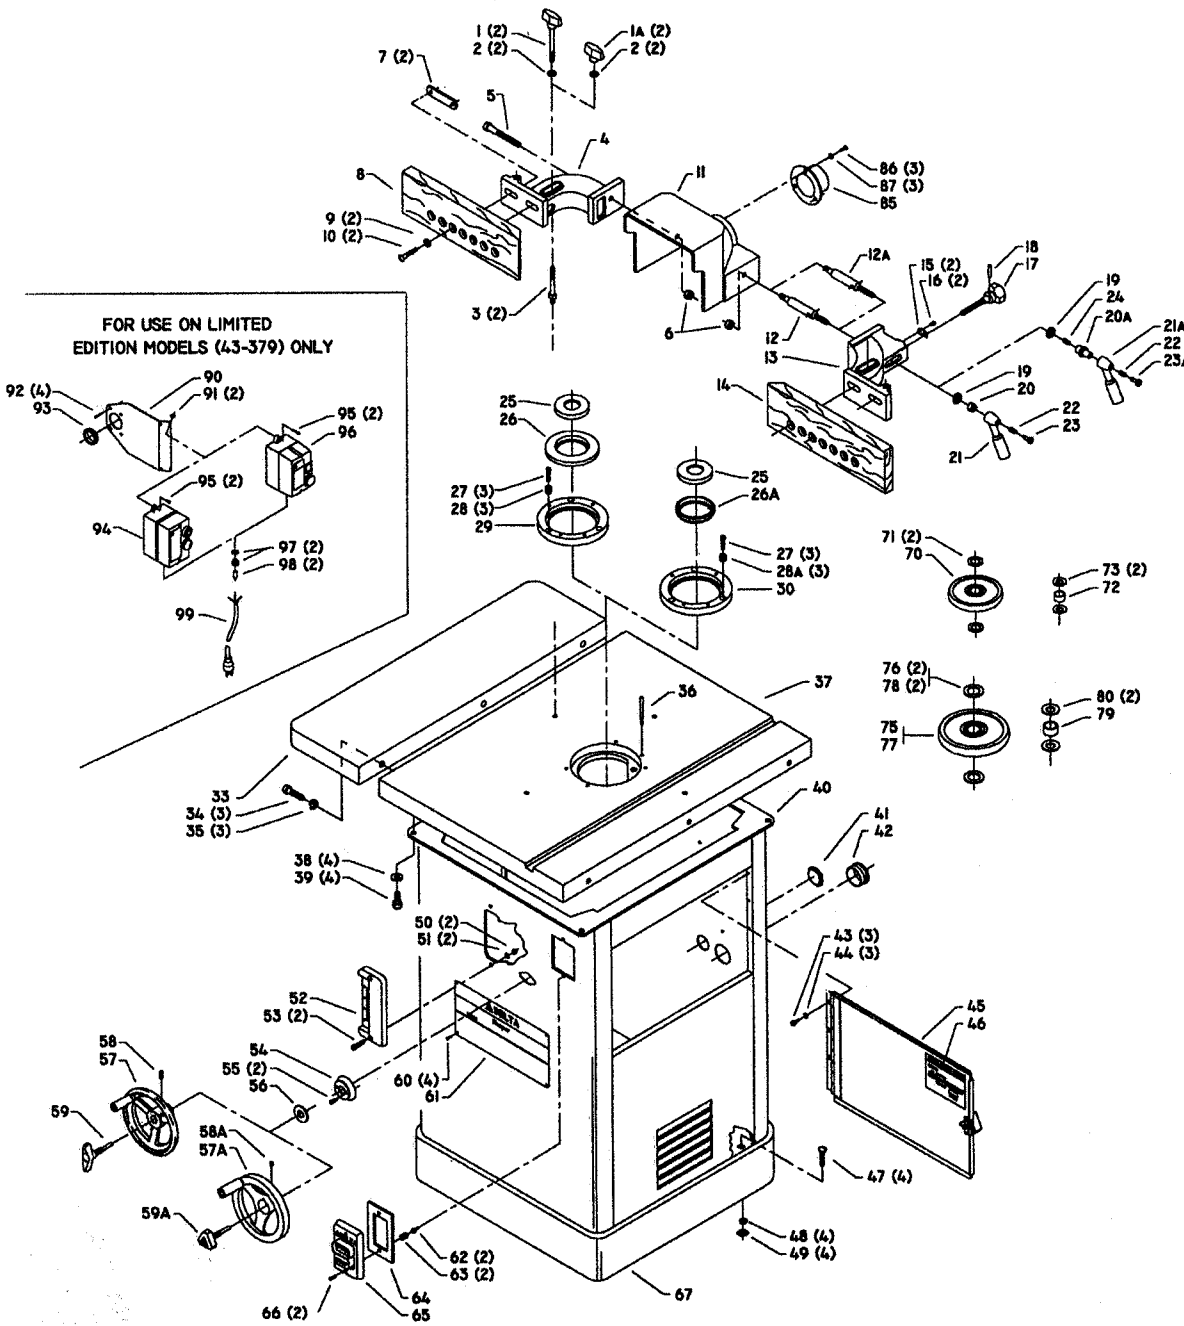

43-370, 43-372, 43-373, 43-374, 43-375, & 43-379

(With Interchangeable 1/2" & 3/4" Spindles)

43-384, 43-385, 43-386

(With 1" Solid Spindles)

2 - SPEED HEAVY DUTY WOOD SHAPERS

S.N. 88E28265 Thru S.N. 99G57332

WS-2C

Part No. 432-02-651-0011

Revised: 10/4/99

Parts List for J-43-373 Type 3

Item Number	Part Number	Description	Qty Required
1	000000-00	No Longer Available	1
1	432011380002	FENCE CLAMP KNOB	2
1	424120600005S	KNOB	2
2	904010312937	WASHER	4
3	432011110003	STUD	2
4	432010890013	FENCE BODY LH	1
5	901010600633	CAP SCREW	1
6	902012012579	SPEC NUT	1
7	432010040003S	CLAMP PLATE	2
8	432020430004	L.H. FENCE	1
9	904010101620S	WASHER	2
10	000000-00	No Longer Available	2
11	000000-00	No Longer Available	1
12	432021110002	STUD	1
12	432011110004	STUD	1
13	432010890012	FENCE BODY RH	1
14	432020430003	R.H. FENCE	1
15	432010470001	HALF COLLAR FLINGER	2
16	901030103318S	SCREW	2
17	1087647	KNOB ASSY	1
18	905010102706S	ROLL PIN	1
19	904100312097S	SPECIAL WASHER	1
20	902012012579	SPEC NUT	1
20	432010270004	SERRATED NUT	1
21	424020330005	RATCHET HANDLE	1
21	406030330001S	HANDLE	1
22	406031220002	SPRING	1

Parts List for J-43-373 Type 3

Item Number	Part Number	Description	Qty Required
49	902020401303S	SQUARE NUT	4
50	489026-00	HEX NUT	2
51	904030301757S	LOCK WASHER	2
52	432020140001	BRACKET W/SCALE	1
53	901030103345S	CAP SCREW	2
54	432020315002	COVER	1
55	901030103318S	SCREW	2
56	904070105569	FIBRE WASHER	1
57	422044000005S	HANDWHEEL	1
57	422044000005S	HANDWHEEL	1
58	901041500206	SET SCREW	1
58	901041500206	SET SCREW	1
59	422044120009S	LOCK KNOB	1
59	422044120009S	LOCK KNOB	1
60	1087794	RIVET	4
61	432021370003	NAMEPLATE	1
62	402071115002S	STUD	2
63	402071045007S	SPACER	2
64	422041160001S	GASKET	1
65	1340100	SWITCH COVER ASSY	1
66	901020100567S	MACHINE SCREW	2
67	422043050001	SUB BASE	1
70	000000-00	No Longer Available	1
71	432021040006	SPACER	2
72	432020170004	BUSHING	1
73	432021040008	SPACER	2
75	000000-00	No Longer Available	1