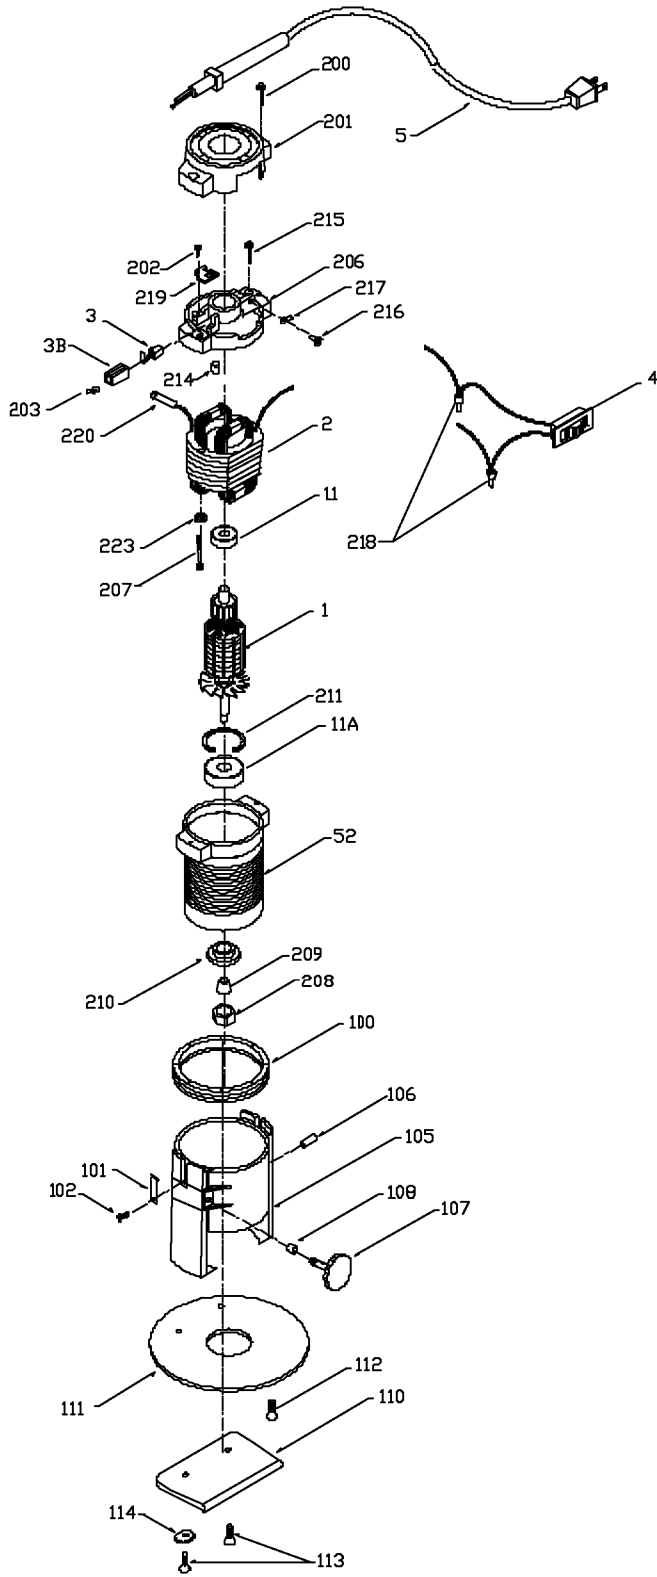

PORTER-CABLE UNDERSCRIBE LAMINATE TRIMMER

attempted by trained repairmen. Contact the nearest Porter-Cable Service Center or other

410 4101

Parts List for J-410 Type 1

Item Number	Part Number	Description	Qty Required
1	872645	ARMATURE	1
2	872650	FIELD	1
3	868866	BRUSH	2
3	844703	HOLDER	2
4	911374	SWITCH	1
5	875699	CORD	1
11	802341	BALL BEARING	1
11	874538	BALL BEARING	1
52	844483	MTR HOUSING	1
100	697468	RING	1
101	844648	SPRING CLIP	1
102	858008	SCREW	10
105	878716	BASE HOUSING	1
106	840109	PIN	1
107	693885	THUMB SCREW	1
108	693968	SPACER	1
110	912616	GUIDE PLATE	1
111	5140029-46	BASE	1
111	878705	SUB BASE	1
112	802289	SCREW	10
113	878512	SCREW	10
114	878513	ECCENTRIC	1
200	878389	SCREW	1
201	810006	CAP	1
202	844705	RETAINER	2
203	866312	TERMINAL	1
206	696179	HOUSING	1

Parts List for J-410 Type 1

Item Number	Part Number	Description	Qty Required
207	802607	SCREW	2
208	691257	NUT COLLET	1
209	684718	COLLET	1
210	844643	RETAINER	1
211	802302	RING	1
214	810425	PLUG	1
215	877817	SCREW	10
216	844107	SCREW	10
217	849314	TERM	1
218	682063	CONNECTOR VS	1
219	845620	BR HLDR RETAIN	2
220	846755	INSULATOR	1
223	802648	WASHER	2
856	683875	WRENCH OPEN END	1
856	698110	ALLEN WRENCH T2	1
856	913050	WRENCH	1
856	683875	WRENCH OPEN END	1
856	901706	FAN	1
856	901706	FAN	1
856	000000-00	No Longer Available	1
856	000000-00	No Longer Available	1