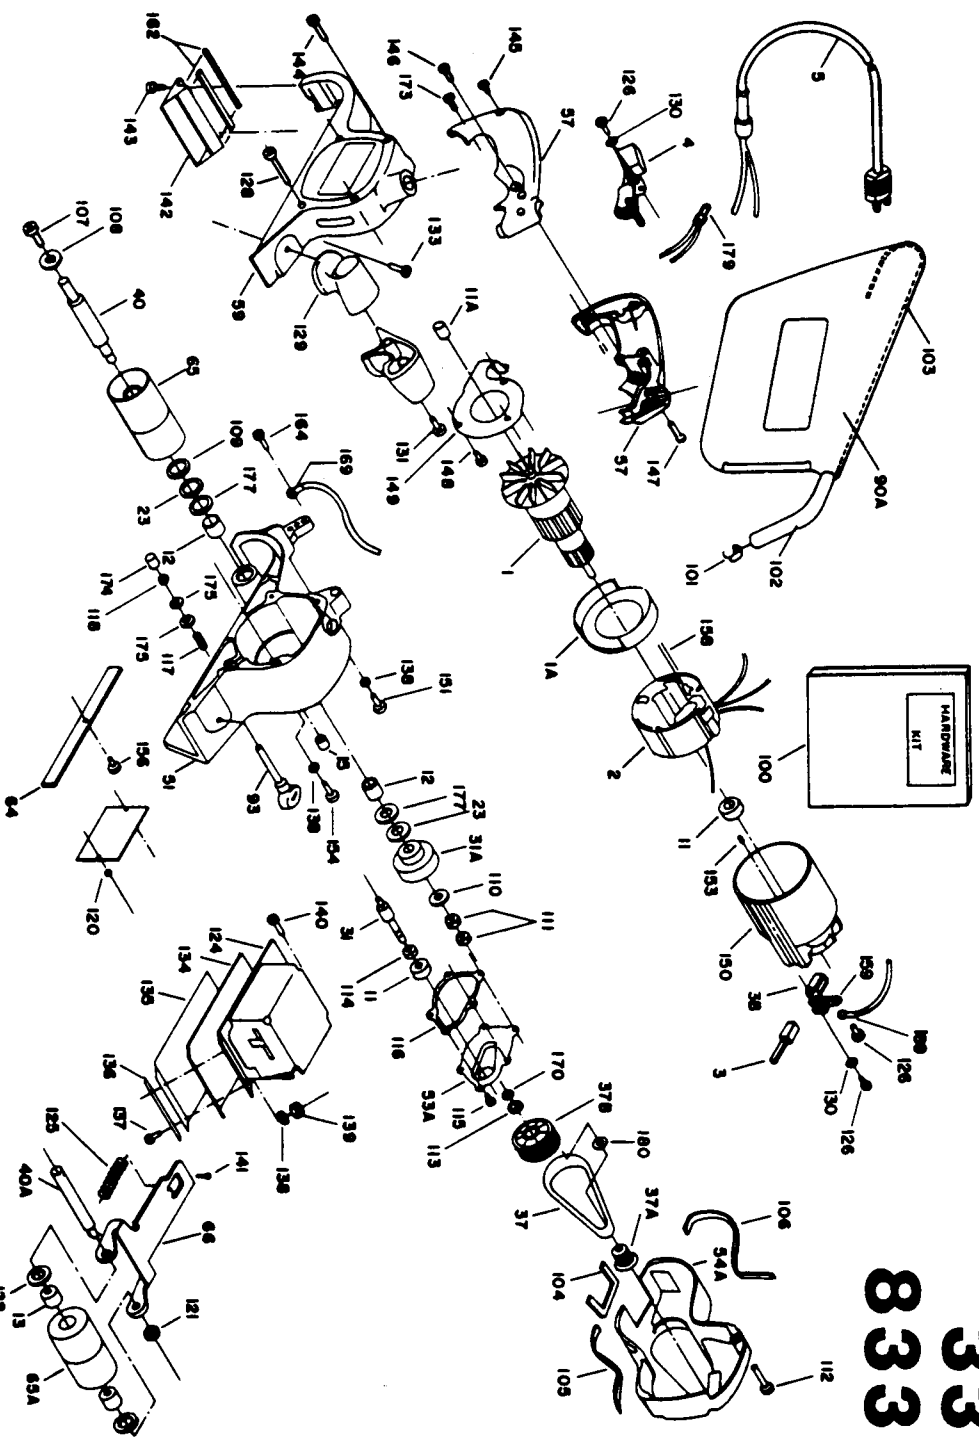

PORTER-CABLE BELT SANDER

WARNING! Electrical repairs should only be attempted by trained repairmen. Contact the nearest Porter-Cable Service Center or other competent repair center.

336
337
8337

Parts List for J-337 Type 1

Item Number	Part Number	Description	Qty Required
1	680967	ARMATURE 115V	1
1	000000-00	No Longer Available	1
1	000000-00	No Longer Available	1
1	696169	AIR BAFFLE	1
2	000000-00	No Longer Available	1
2	000000-00	No Longer Available	1
3	000000-00	No Longer Available	2
3	000000-00	No Longer Available	2
4	5140112-36	SWITCH KIT	1
5	A11126	CORDSET	1
11	855284	BEARING	3
11	859293	BEARING	3
12	803856	BEARING	3
13	804211	BEARING,NEEDLE	3
15	839837	NEEDLE BEARING	1
23	848537	SEAL	1
31	D688257	PINION	1
31	878571	GEAR	1
37	848530	BELT	1
37	695738	DRIVE PULLEY	1
37	899259	DRIVE PULLEY	1
40	698038	SHAFT	1
40	849155	PULLEY SHAFT	1
51	000000-00	No Longer Available	1
53	848523	COVER	1
54	875923	BELT COVER	1
57	696098	HANDLE SET	1