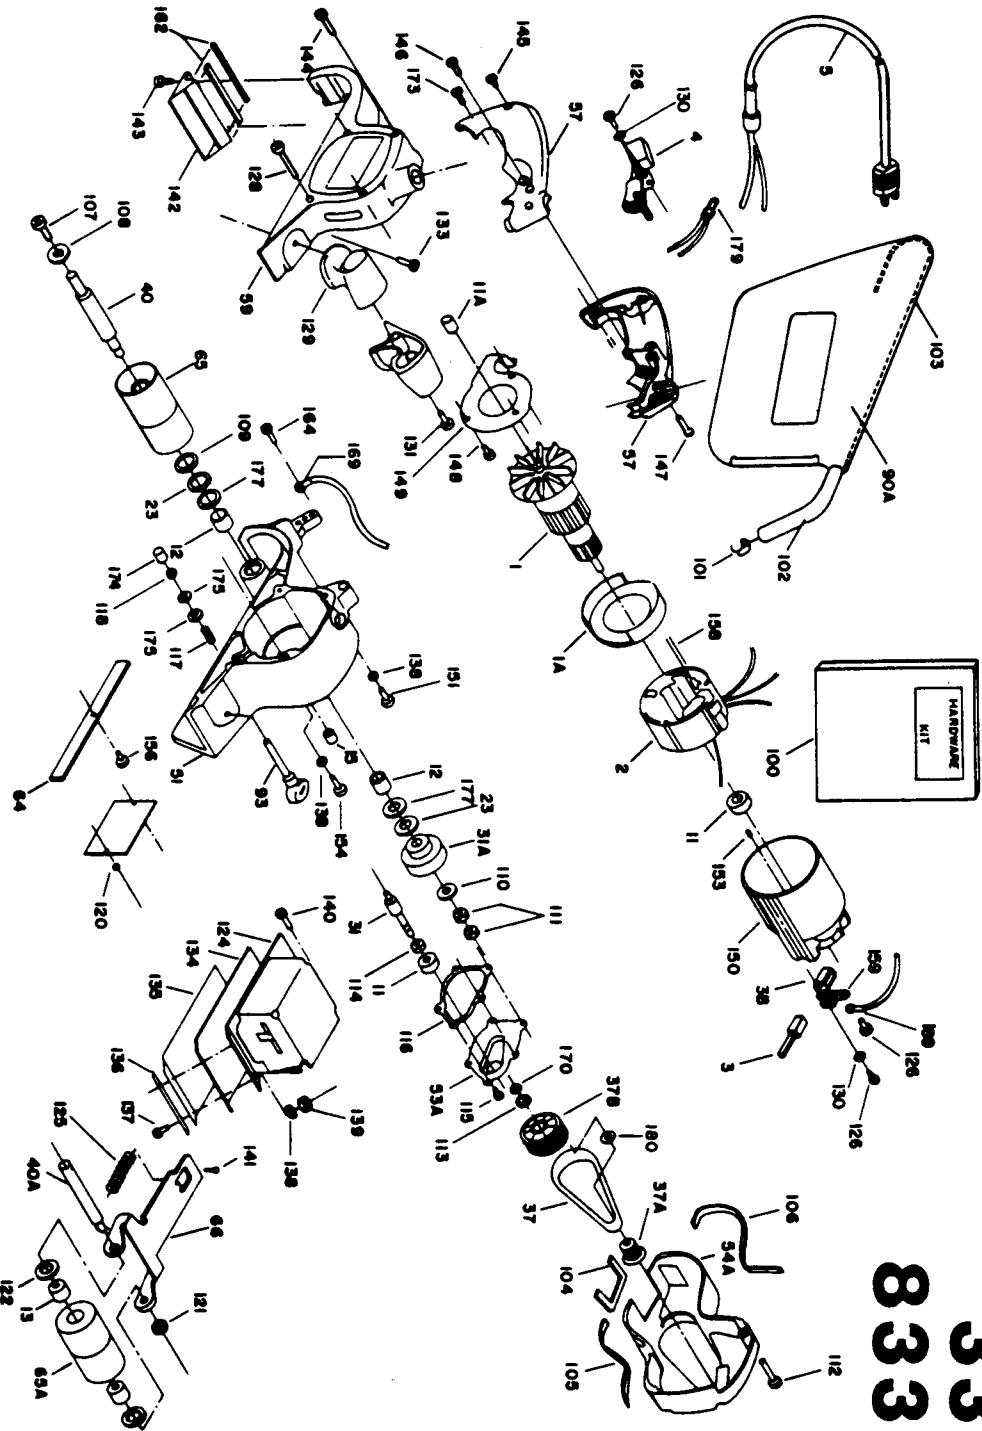

PORTER-CABLE BELT SANDER

WARNING! Electrical repairs should only be attempted by trained repairmen. Contact the nearest Porter-Cable Service Center or other competent repair center.

336
337
8337

Parts List for J-336 Type 1

Item Number	Part Number	Description	Qty Required
1	000000-00	No Longer Available	1
1	000000-00	No Longer Available	1
1	680967	ARMATURE 115V	1
1	696169	AIR BAFFLE	1
2	000000-00	No Longer Available	1
2	000000-00	No Longer Available	1
3	000000-00	No Longer Available	2
3	000000-00	No Longer Available	2
4	5140112-36	SWITCH KIT	1
5	A11126	CORDSET	1
11	855284	BEARING	3
11	859293	BEARING	3
12	803856	BEARING	3
13	804211	BEARING,NEEDLE	3
15	839837	NEEDLE BEARING	1
23	848537	SEAL	1
31	D688257	PINION	1
31	878571	GEAR	1
37	848530	BELT	1
37	695738	DRIVE PULLEY	1
37	899259	DRIVE PULLEY	1
40	698038	SHAFT	1
40	849155	PULLEY SHAFT	1
51	000000-00	No Longer Available	1
53	848523	COVER	1
54	875923	BELT COVER	1
57	696098	HANDLE SET	1