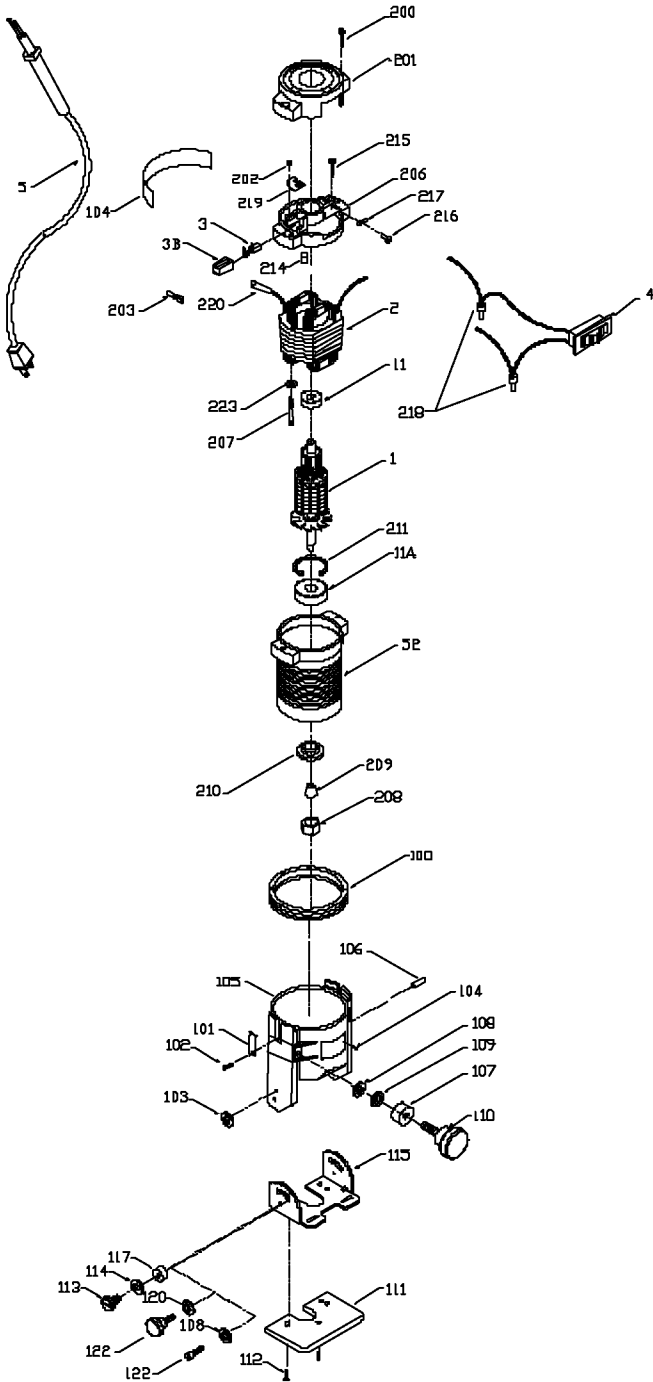

PORTER-CABLE

TILTBASE LAMINATE TRIMMER

WARNING: Electrical repairs should only be attempted by trained repairmen. Contact the nearest Porter-Cable Service Center or other

319
3191

Parts List for J-319 Type 1

Item Number	Part Number	Description	Qty Required
1	000000-00	No Longer Available	1
1	868830	KIT	1
1	845339	FAN	1
2	000000-00	No Longer Available	1
2	000000-00	No Longer Available	1
3	868866	BRUSH	2
3	844703	HOLDER	1
4	911374	SWITCH	1
5	875699	CORD	1
5	000000-00	No Longer Available	1
11	802341SV	BALL BEARING	3
11	874538SV	BALL BEARING	3
52	844483	MTR HOUSING	1
100	697468	RING	1
101	844648	SPRING CLIP	10
102	858008	SCREW	10
103	858792	WASHER	10
104	801374	SCREW	10
105	693898	BASE	1
106	840109	PIN	10
107	878884	FIXED PULLEY	10
108	802318	WASHER	10
109	858420	WASHER	10
110	693885	THUMB SCREW	10
111	698258	SUB BASE	1
112	802768	SCREW	10
112	873982	SCREW	10

Parts List for J-319 Type 1

Item Number	Part Number	Description	Qty Required
113	689229	SCREW	10
113	688860	SCREW	10
114	000000-00	No Longer Available	10
115	693900	TILT BRACKET	1
116	000000-00	No Longer Available	1
117	878884	FIXED PULLEY	10
117	694682	SPACER	10
120	000000-00	No Longer Available	10
122	693886	THUMB SCREW	10
200	878389	SCREW	10
201	810006	CAP	1
202	844705	RETAINER	10
203	866312	TERMINAL	1
206	886629	INTERMEDIATE HSG T4	1
207	802607	SCREW	10
208	691257	NUT COLLET	10
209	684718	COLLET	1
210	844643	RETAINER	10
211	802302	RING	10
214	810425	PLUG	1
215	877817	SCREW	10
216	844107	SCREW	10
217	849314	TERM	1
218	682063	CONNECTOR VS	1
219	845620	BR HLDR RETAIN	2
220	846755	INSULATOR	1
223	802648	WASHER	10

Parts List for J-319 Type 1

Item Number	Part Number	Description	Qty Required
224	683875	WRENCH OPEN END	1
224	683875	WRENCH OPEN END	1
225	000000-00	No Longer Available	1