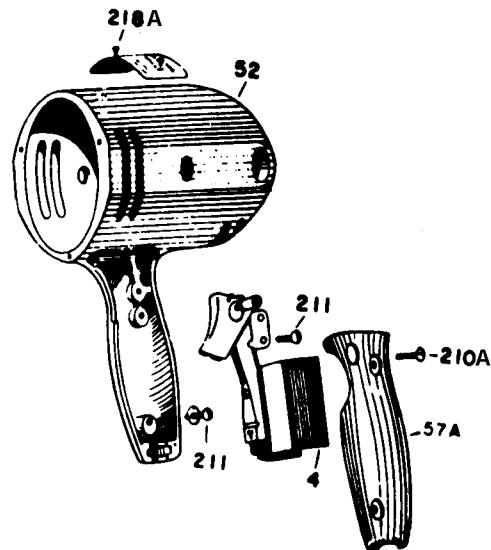

**WARNING!** Electrical repairs should only be attempted by trained repairmen. Contact the nearest Porter-Cable Service center or other competent repair center.

## PORTER-CABLE DISC SANDER AND DISC POLISHER

## Parts List for J-305 Type 2

Item Number	Part Number	Description	Qty Required
1	688571	ARMATURE 115V	1
1	000000-00	No Longer Available	1
1	000000-00	No Longer Available	1
2	000000-00	No Longer Available	1
2	000000-00	No Longer Available	1
3	000000-00	No Longer Available	2
3	802173	BRUSH	2
3	801251	CAP	2
3	682275	BRUSH HOLDER	2
3	803745	WASHER	2
4	5140066-97	SWITCH	1
5	000000-00	No Longer Available	1
11	330003-85	BEARING	1
11	886333SV	BALL BEARING	1
15	855284	BEARING	1
15	838028SV	BEARING	1
31	000000-00	No Longer Available	1
52	000000-00	No Longer Available	1
53	803285	GEAR HOUSING	1
53	823999	GEAR CASE COVER	1
57	688333	HANDLE ASSY	1
101	000000-00	No Longer Available	10
102	862641	NUT	10
103	802589	SCREW	10
104	844107	SCREW	10
211	802848	SCREW	10
212	000000-00	No Longer Available	1

## Parts List for J-305 Type 2

Item Number	Part Number	Description	Qty Required
212	000000-00	No Longer Available	1
212	695055	INSERT HANDLE	1
212	000000-00	No Longer Available	1
213	801423	SLEEVE	1
214	000000-00	No Longer Available	1
215	838311	SCREW A WASHER	2
216	802200	SCREW	2
217	892171	SCREW	10
218	046934-00	RING	1
220	802207	SCREW	10
221	802223	WASHER	10
222	842321	BACK-UP PAD 304/305	1
223	685581	NUT 304/305	1
224	682063	CONNECTOR VS	1
856	802210	WRENCH HEX(304/126)	1
856	886041	SPANNER WRENCH	1
856	803106	LEAD	1
856	801946	LUBE	1