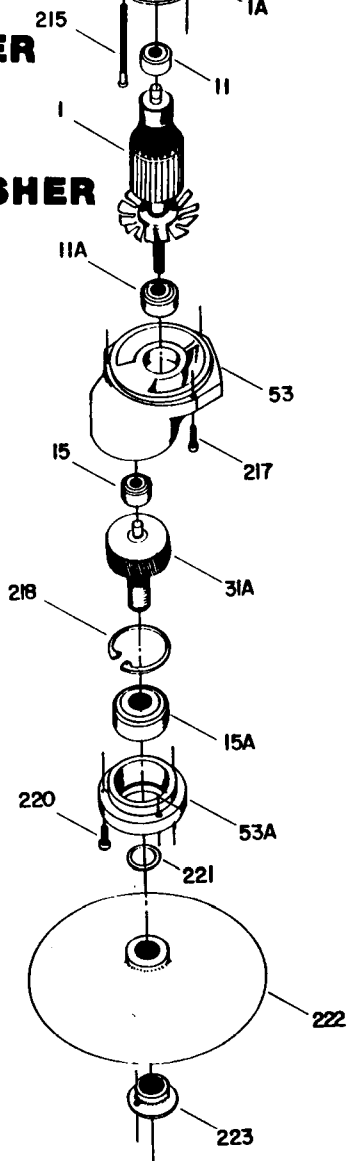

## Parts List for J-305 Type 2

Item Number	Part Number	Description	Qty Required
1	688571	ARMATURE 115V	1
1	000000-00	No Longer Available	1
1	000000-00	No Longer Available	1
2	000000-00	No Longer Available	1
2	000000-00	No Longer Available	1
3	000000-00	No Longer Available	2
3	802173	BRUSH	2
3	801251	CAP	2
3	682275	BRUSH HOLDER	2
3	803745	WASHER	2
4	5140066-97	SWITCH	1
5	000000-00	No Longer Available	1
11	330003-85	BEARING	1
11	886333SV	BALL BEARING	1
15	855284	BEARING	1
15	838028SV	BEARING	1
31	000000-00	No Longer Available	1
52	000000-00	No Longer Available	1
53	803285	GEAR HOUSING	1
53	823999	GEAR CASE COVER	1
57	688333	HANDLE ASSY	1
101	000000-00	No Longer Available	10
102	862641	NUT	10
103	802589	SCREW	10
104	844107	SCREW	10
211	802848	SCREW	10
212	000000-00	No Longer Available	1

## Parts List for J-305 Type 2

Item Number	Part Number	Description	Qty Required
212	000000-00	No Longer Available	1
212	695055	INSERT HANDLE	1
212	000000-00	No Longer Available	1
213	801423	SLEEVE	1
214	000000-00	No Longer Available	1
215	838311	SCREW A WASHER	2
216	802200	SCREW	2
217	892171	SCREW	10
218	046934-00	RING	1
220	802207	SCREW	10
221	802223	WASHER	10
222	842321	BACK-UP PAD 304/305	1
223	685581	NUT 304/305	1
224	682063	CONNECTOR VS	1
856	802210	WRENCH HEX(304/126)	1
856	886041	SPANNER WRENCH	1
856	803106	LEAD	1
856	801946	LUBE	1