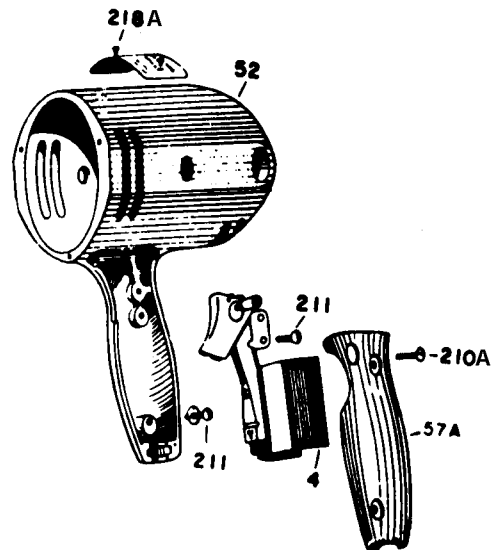

WARNING! Electrical repairs should only be attempted by trained repairmen. Contact the nearest Porter-Cable Service center or other competent repair center.

PORTER-CABLE DISC SANDER AND DISC POLISHER

Parts List for J-305 Type 1

Item Number	Part Number	Description	Qty Required
1	000000-00	No Longer Available	1
1	000000-00	No Longer Available	1
2	000000-00	No Longer Available	1
3	000000-00	No Longer Available	2
3	802173	BRUSH	2
3	801251	CAP	2
3	682275	BRUSH HOLDER	2
3	803745	WASHER	2
4	802441	SWITCH	1
5	875863	CORD	1
5	000000-00	No Longer Available	1
11	330003-85	BEARING	1
11	886333SV	BALL BEARING	1
15	855284	BEARING	1
15	838028SV	BEARING	1
31	000000-00	No Longer Available	1
52	000000-00	No Longer Available	1
53	803285	GEAR HOUSING	1
53	823999	GEAR CASE COVER	1
57	000000-00	No Longer Available	1
210	878813	SCREW	10
212	000000-00	No Longer Available	1
212	000000-00	No Longer Available	1
212	695055	INSERT HANDLE	1
212	000000-00	No Longer Available	1
213	801423	SLEEVE	1
214	000000-00	No Longer Available	1

Parts List for J-305 Type 1

Item Number	Part Number	Description	Qty Required
215	838311	SCREW A WASHER	2
216	802200	SCREW	2
217	892171	SCREW	10
218	046934-00	RING	1
218	801374	SCREW	2
220	802207	SCREW	10
221	802223	WASHER	10
222	842321	BACK-UP PAD 304/305	1
223	685581	NUT 304/305	1
224	682063	CONNECTOR VS	1
856	802210	WRENCH HEX(304/126)	1
856	886041	SPANNER WRENCH	1
856	803106	LEAD	1
856	801946	LUBE	1