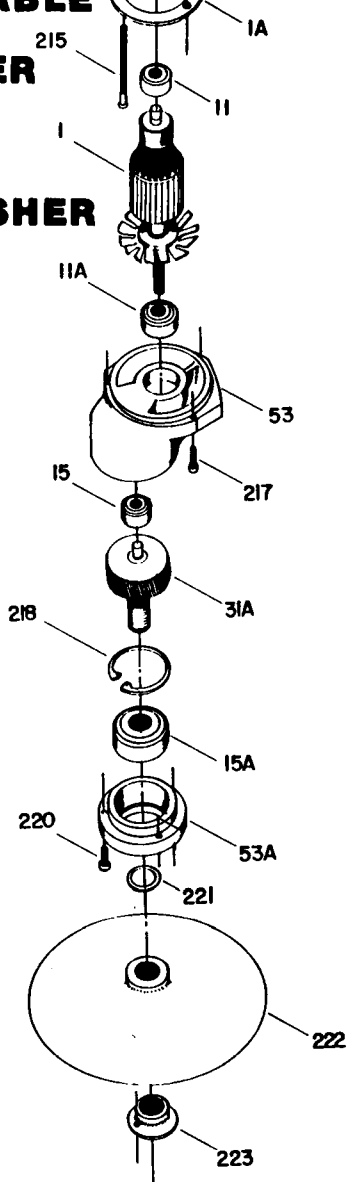

WARNING! Electrical repairs should only be attempted by trained repairmen. Contact the nearest Porter-Cable Service center or other competent repair center.

PORTER-CABLE DISC SANDER AND DISC POLISHER

Parts List for J-305 Type 1

Item Number	Part Number	Description	Qty Required
1	000000-00	No Longer Available	1
1	000000-00	No Longer Available	1
2	000000-00	No Longer Available	1
3	000000-00	No Longer Available	2
3	802173	BRUSH	2
3	801251	CAP	2
3	682275	BRUSH HOLDER	2
3	803745	WASHER	2
4	802441	SWITCH	1
5	875863	CORD	1
5	000000-00	No Longer Available	1
11	330003-85	BEARING	1
11	886333SV	BALL BEARING	1
15	855284	BEARING	1
15	838028SV	BEARING	1
31	000000-00	No Longer Available	1
52	000000-00	No Longer Available	1
53	803285	GEAR HOUSING	1
53	823999	GEAR CASE COVER	1
57	000000-00	No Longer Available	1
210	878813	SCREW	10
212	000000-00	No Longer Available	1
212	000000-00	No Longer Available	1
212	695055	INSERT HANDLE	1
212	000000-00	No Longer Available	1
213	801423	SLEEVE	1
214	000000-00	No Longer Available	1

Parts List for J-305 Type 1

Item Number	Part Number	Description	Qty Required
215	838311	SCREW A WASHER	2
216	802200	SCREW	2
217	892171	SCREW	10
218	046934-00	RING	1
218	801374	SCREW	2
220	802207	SCREW	10
221	802223	WASHER	10
222	842321	BACK-UP PAD 304/305	1
223	685581	NUT 304/305	1
224	682063	CONNECTOR VS	1
856	802210	WRENCH HEX(304/126)	1
856	886041	SPANNER WRENCH	1
856	803106	LEAD	1
856	801946	LUBE	1