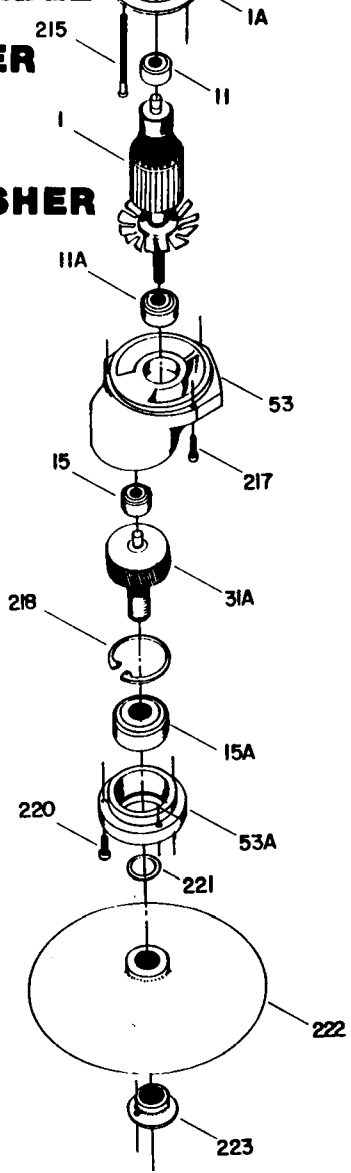

WARNING! Electrical repairs should only be attempted by trained repairmen. Contact the nearest Porter-Cable Service center or other competent repair center.

PORTER-CABLE DISC SANDER AND DISC POLISHER

Parts List for J-304 Type 2

Item Number	Part Number	Description	Qty Required
1	000000-00	No Longer Available	1
1	000000-00	No Longer Available	1
1	000000-00	No Longer Available	1
2	000000-00	No Longer Available	1
2	000000-00	No Longer Available	1
3	000000-00	No Longer Available	2
3	802173	BRUSH	2
3	801251	CAP	2
3	682275	BRUSH HOLDER	2
3	803745	WASHER	2
4	5140066-97	SWITCH	1
5	000000-00	No Longer Available	1
11	330003-85	BEARING	1
11	886333SV	BALL BEARING	1
15	855284	BEARING	1
15	838028SV	BEARING	1
31	000000-00	No Longer Available	1
52	000000-00	No Longer Available	1
53	803285	GEAR HOUSING	1
53	823999	GEAR CASE COVER	1
57	688333	HANDLE ASSY	1
101	000000-00	No Longer Available	10
102	862641	NUT	10
103	802589	SCREW	10
104	844107	SCREW	10
211	802848	SCREW	10
212	000000-00	No Longer Available	1

Parts List for J-304 Type 2

Item Number	Part Number	Description	Qty Required
212	000000-00	No Longer Available	1
212	695055	INSERT HANDLE	1
212	000000-00	No Longer Available	1
213	801423	SLEEVE	1
214	000000-00	No Longer Available	1
215	838311	SCREW A WASHER	2
216	802200	SCREW	2
217	892171	SCREW	10
218	046934-00	RING	1
220	802207	SCREW	10
221	802223	WASHER	10
222	842321	BACK-UP PAD 304/305	1
223	685581	NUT 304/305	1
224	682063	CONNECTOR VS	1
856	802210	WRENCH HEX(304/126)	1
856	886041	SPANNER WRENCH	1
856	803106	LEAD	1
856	801946	LUBE	1