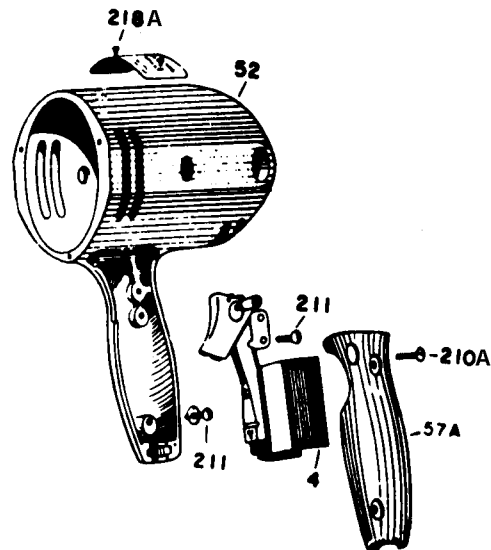

WARNING! Electrical repairs should only be attempted by trained repairmen. Contact the nearest Porter-Cable Service center or other competent repair center.

PORTER-CABLE DISC SANDER AND DISC POLISHER

Parts List for J-304 Type 2

Item Number	Part Number	Description	Qty Required
1	000000-00	No Longer Available	1
1	000000-00	No Longer Available	1
1	000000-00	No Longer Available	1
2	000000-00	No Longer Available	1
2	000000-00	No Longer Available	1
3	000000-00	No Longer Available	2
3	802173	BRUSH	2
3	801251	CAP	2
3	682275	BRUSH HOLDER	2
3	803745	WASHER	2
4	5140066-97	SWITCH	1
5	000000-00	No Longer Available	1
11	330003-85	BEARING	1
11	886333SV	BALL BEARING	1
15	855284	BEARING	1
15	838028SV	BEARING	1
31	000000-00	No Longer Available	1
52	000000-00	No Longer Available	1
53	803285	GEAR HOUSING	1
53	823999	GEAR CASE COVER	1
57	688333	HANDLE ASSY	1
101	000000-00	No Longer Available	10
102	862641	NUT	10
103	802589	SCREW	10
104	844107	SCREW	10
211	802848	SCREW	10
212	000000-00	No Longer Available	1

Parts List for J-304 Type 2

Item Number	Part Number	Description	Qty Required
212	000000-00	No Longer Available	1
212	695055	INSERT HANDLE	1
212	000000-00	No Longer Available	1
213	801423	SLEEVE	1
214	000000-00	No Longer Available	1
215	838311	SCREW A WASHER	2
216	802200	SCREW	2
217	892171	SCREW	10
218	046934-00	RING	1
220	802207	SCREW	10
221	802223	WASHER	10
222	842321	BACK-UP PAD 304/305	1
223	685581	NUT 304/305	1
224	682063	CONNECTOR VS	1
856	802210	WRENCH HEX(304/126)	1
856	886041	SPANNER WRENCH	1
856	803106	LEAD	1
856	801946	LUBE	1