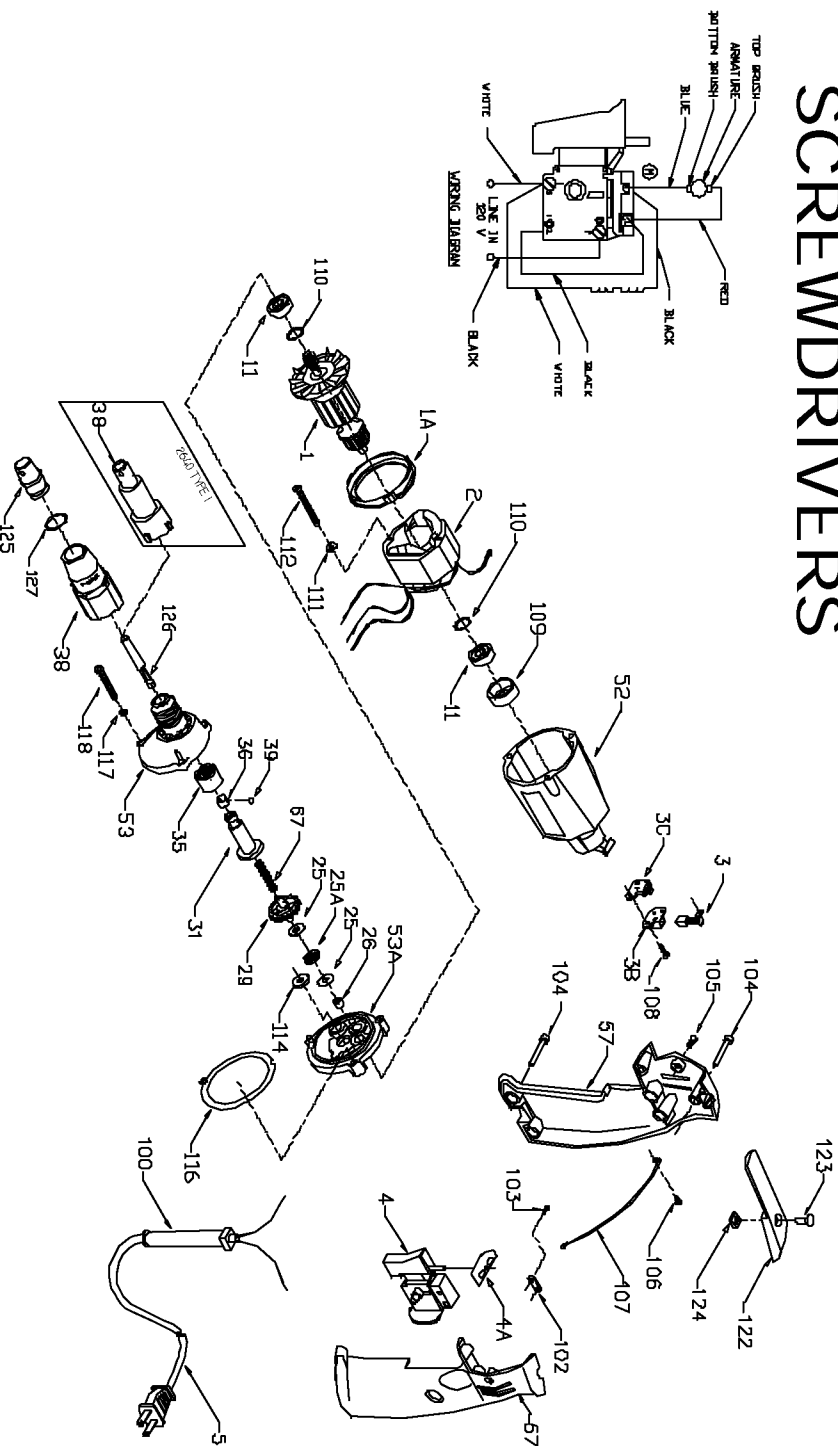

# PORTER-CABLE DRYWALL

## SCREWDRIVERS

WARNING: Electrical repairs should only be attempted by trained repairmen. Contact the nearest Porter-Cable Service Center or other competent repair center

2640  
2650

## Parts List for J-2650 Type 2

Item Number	Part Number	Description	Qty Required
1	876606	ARMATURE	1
1	811350	BAFFLE	1
1	811531	FAN	1
2	876479	FIELD	1
3	N119739	BRUSH & SPRING	2
3	694301	BRUSH HOLDER	2
3	694298	BRUSH INSULATOR	2
4	888146	SWITCH VSR	1
4	875868	BUTTON-FWD/REV	1
5	882613	CORD	1
11	855284	BEARING	3
25	689764	THRUST WASHER	10
25	000000-00	No Longer Available	1
26	839837	NEEDLE BEARING	3
27	890572	GEAR & CLUTCH ASSY.	1
29	890478	GEAR ASSY.	1
31	000000-00	No Longer Available	3
31	890477	SPINDLE ASSY.	1
35	000000-00	No Longer Available	3
36	883291	RETAINER CLIP	10
38	000000-00	No Longer Available	1
39	697533	BALL	1
52	876677	MOTOR HSG PKG	1
53	000000-00	No Longer Available	1
53	868599	INTER PLT	1
57	876612	HANDLE SET	1
67	890471	SPRING	10

## Parts List for J-2650 Type 2

Item Number	Part Number	Description	Qty Required
100	810716	RELIEVER	1
102	861434	CORD CLAMP	1
103	882703	SCREW	10
104	900826	SCREW	10
105	866340	SCREW	10
106	864137	SCREW	10
107	000000-00	No Longer Available	1
108	864136	SCREW	10
109	694432	BEARING MOUNT	3
110	847564	SNAP RING	10
111	802214	WASHER-LCK INT	10
112	876651	SCREW	10
114	852714	SLINGER	1
116	698609	GASKET	1
117	802648	WASHER	10
118	694015	SCREW	10
122	875861	BELT CLIP	1
123	800740	SCREW	10
124	875862	NUT	10
125	890472	SEAL	1
125	890482	NOSE PIECE	1
126	44840	MAG BIT HOLDER	1
127	878486	O RING	1
800	878499	TUBE GREASE	1
800	879751	LUBRICANT 4 LBS	1
861	000000-00	No Longer Available	1