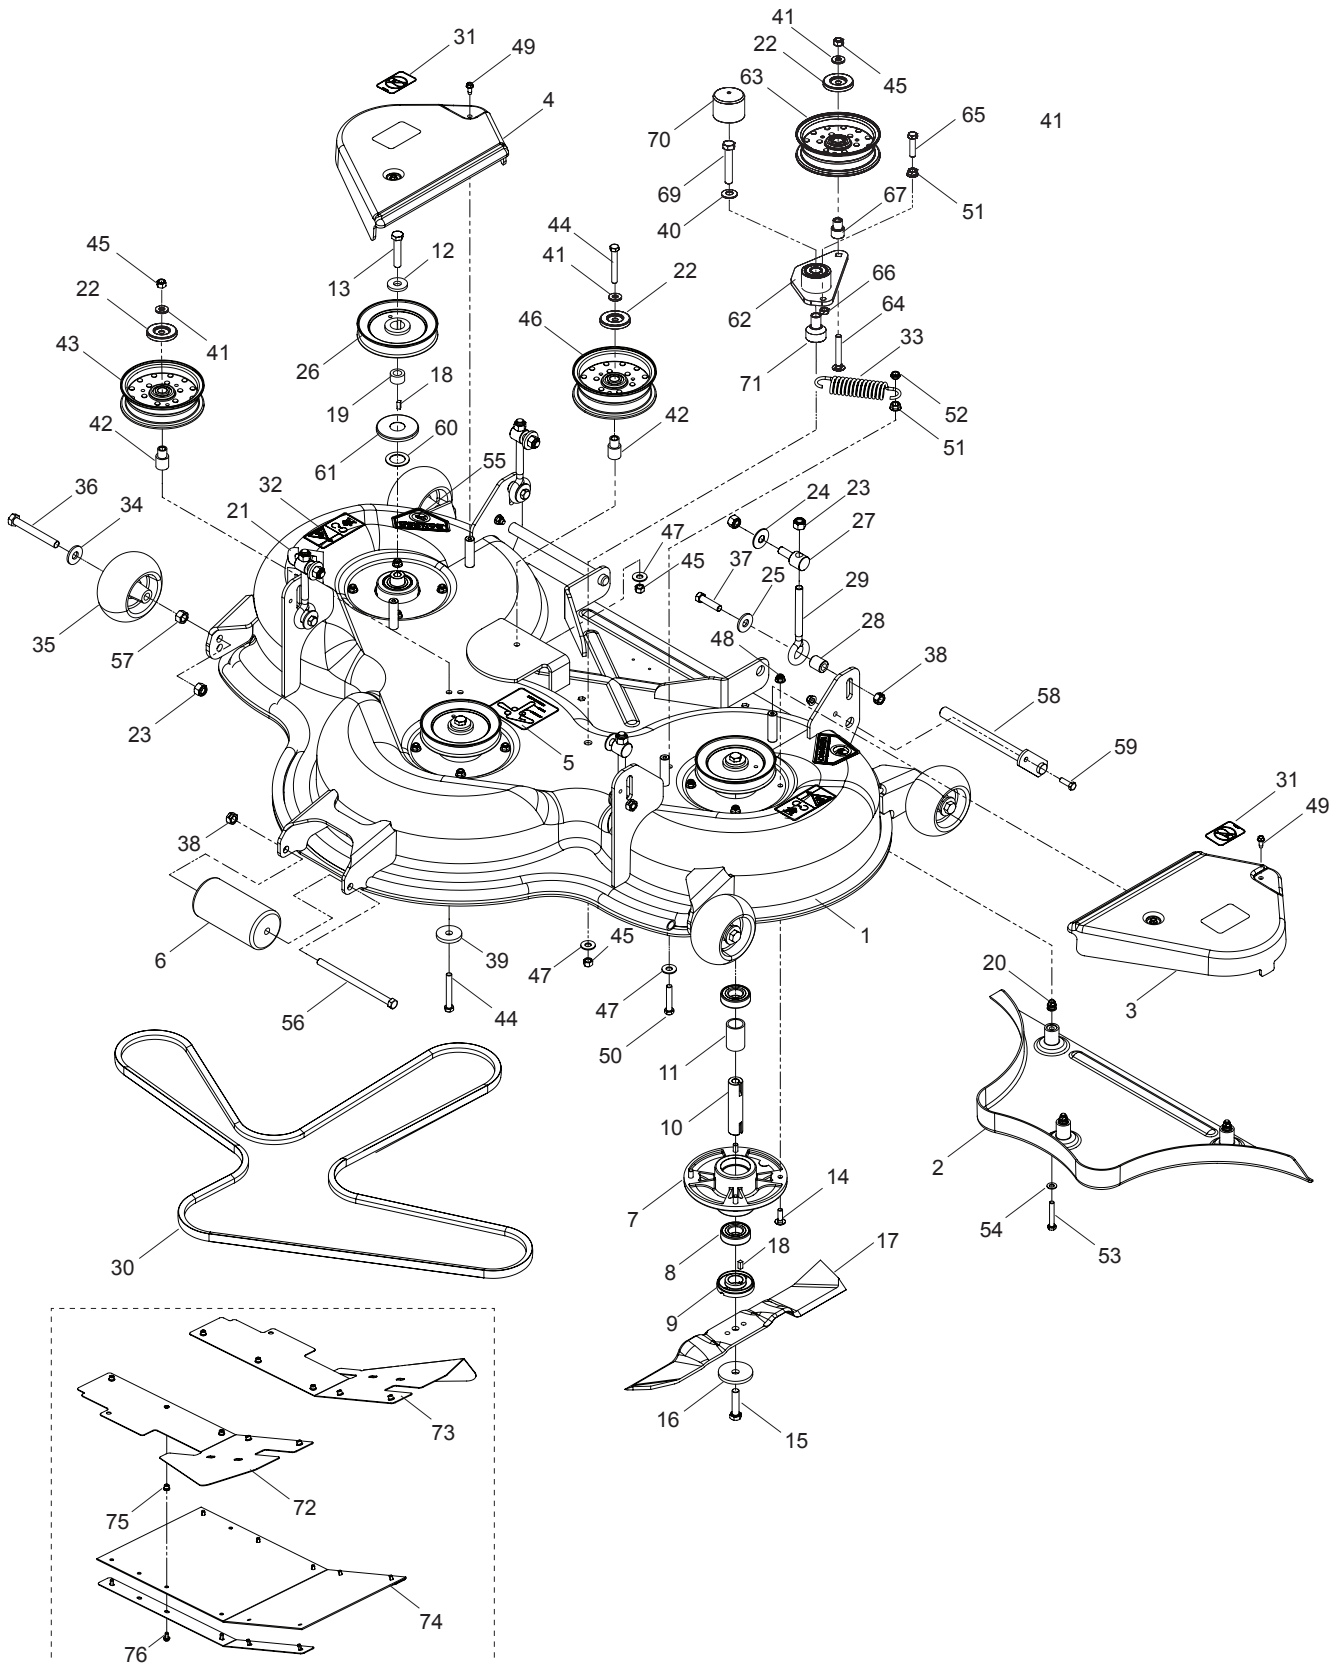

52" CUTTING DECK

COMBI DECK