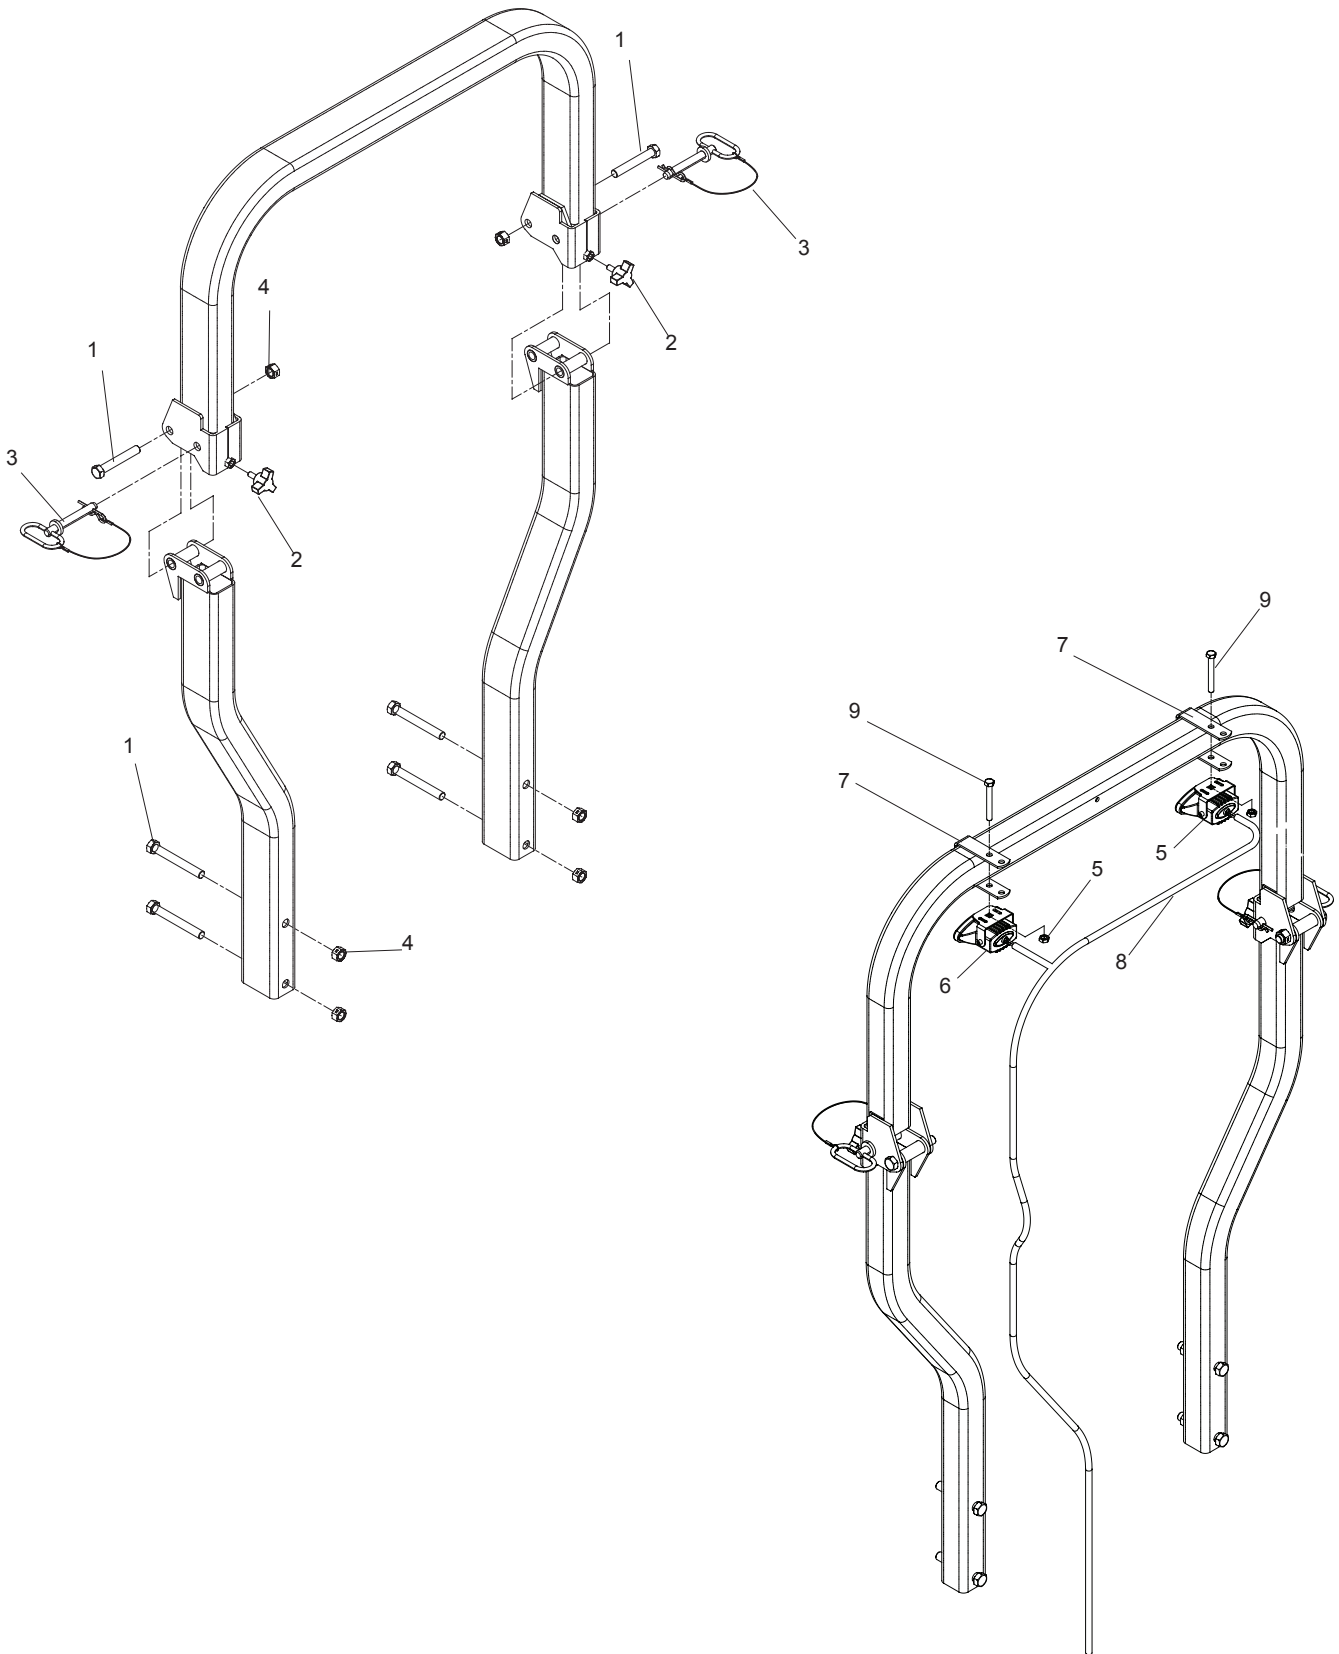

PROTECTION FRAME

ROLLOVER PROTECTION SYSTEM (ROPS) and LIGHT KIT