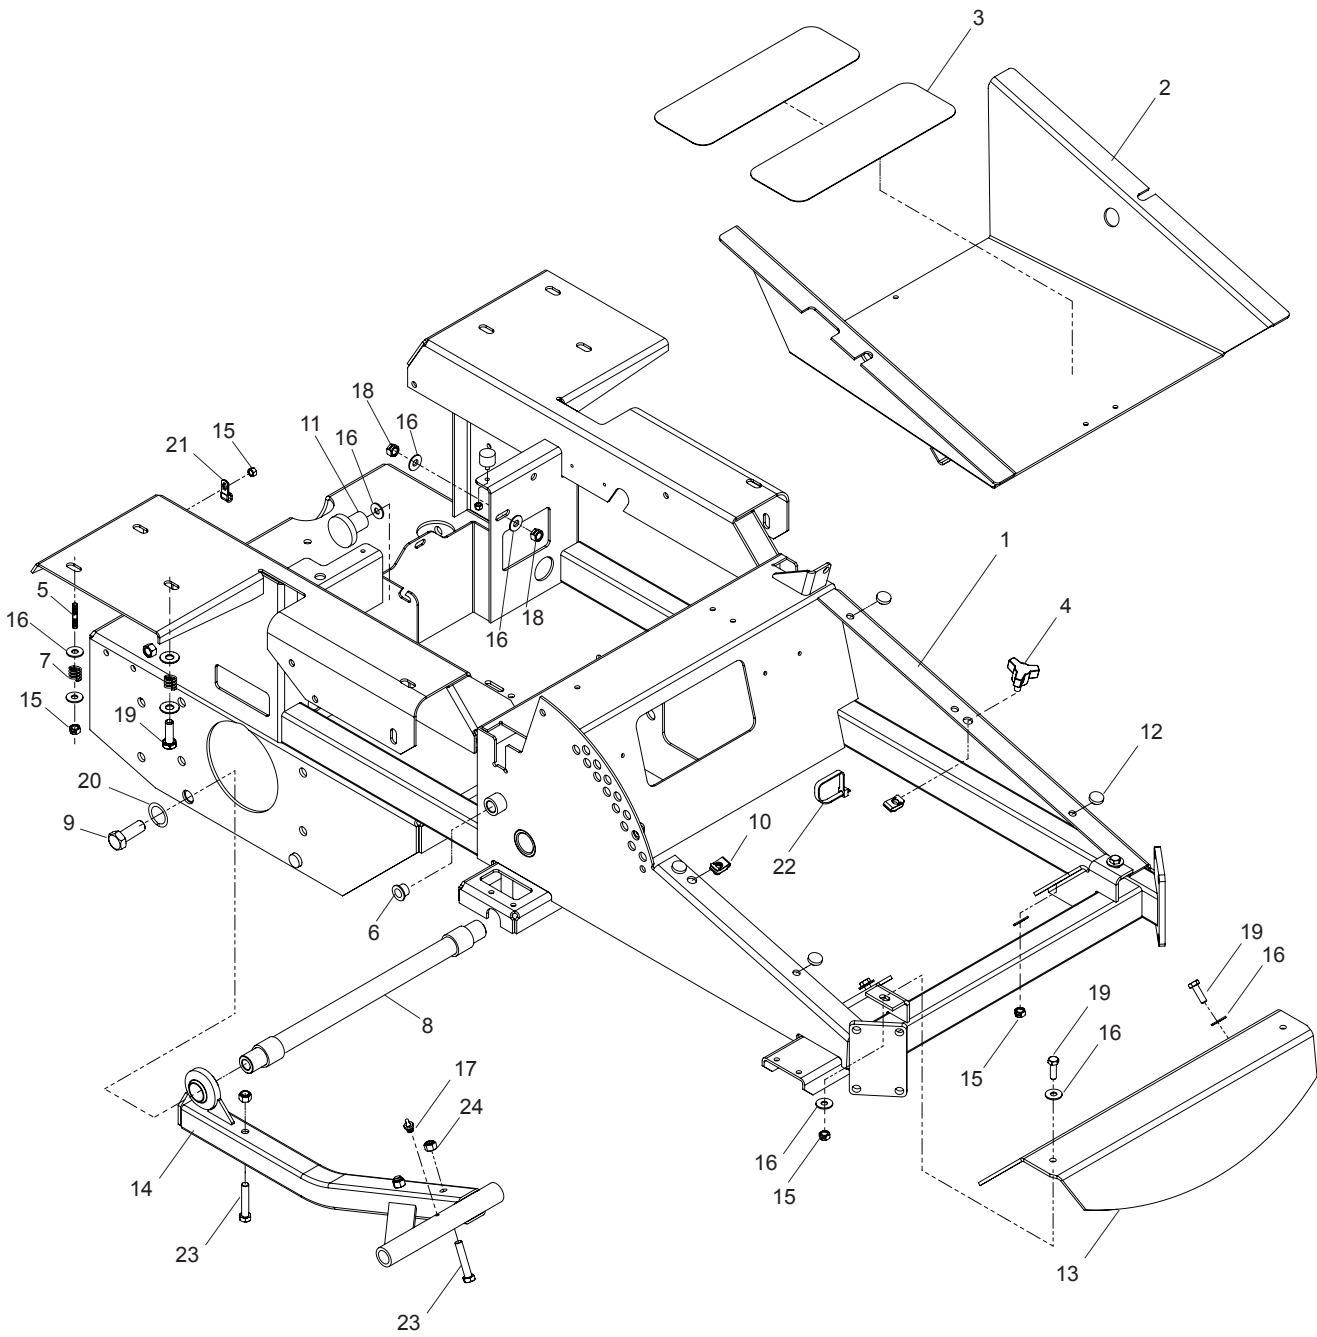

CHASSIS / FRAME

iZC5221, iZC5223

CHASSIS / FRAME

ITEM	PART NO.	QTY.	DESCRIPTION	ITEM	PART NO.	QTY.	DESCRIPTION
1..	539 1110981 FRAME w/DECALS	14..	539 1126471 STRUT, RT
2..	539 1115731 FOOT PLATE w/DECALS		539 112646	... 1 STRUT, LT
3..	539 9777783 PAD, ABRASIVE	15..	539 9907176 NUT ⁵ / ₁₆ -18 HEX NYLOC
4..	539 1044112 KNOB w/STUD	16..	539 990692	..15 WASHER ⁵ / ₁₆ STD FLT
5..	539 1025026 TANK-STUD FUEL	17..	539 9769982 ZERK, STRAIGHT ¼-28
6..	539 1025192 BUSHING	18..	539 9901846 NUT ⁵ / ₁₆ -18 HEX CTRLK
7..	539 1028458 SPRING, FUEL TANK	19..	539 990209	..14 HCS ⁵ / ₁₆ -18 x 1
8..	539 1041971 STRUT MOUNT	20..	539 9903332 WASHER ⁵ / ₈ SPLIT LOCK
9..	539 1041992 HCS ⁵ / ₈ -11 x 2	21..	539 1098671 CLAMP, DOUBLE TUBE
10..	539 1047634 NUT ⁵ / ₁₆ -18, U-TYPE	22..	539 9768562 TIE, PLASTIC
11..	539 1051691 KNOB	23..	539 9905886 HCS ³ / ₈ -16 x 2
12..	539 1025872 GROMMET, BUMPER	24..	539 9769797 NUT ³ / ₈ -16 HEX NYLOC
13..	539 1069411 FOOT REST				

ENGINE PLATE

ITEM	PART NO.	QTY.	DESCRIPTION	ITEM	PART NO.	QTY.	DESCRIPTION
1..	539 1069591 GUARD, REAR	15..	539 990692	..16 WASHER ⁵ / ₁₆ STD FLT
2..	539 9127571 KEY, ¼ SQ x 1¼	16..	539 1013621 HOSE, DRAIN
3..	539 1069921 PULLEY	17..	539 1013641 PLUG, OIL
4..	539 1068801 CLUTCH	18..	539 1081992 GASKET, EXHAUST
5..	539 1068191 TIE DOWN, CLUTCH	19..	539 1110931 BRACKET, MUFFLER
6..	539 1069614 STRAP	20..	539 1058971 MUFFLER
7..	539 1069572 SKID PLATE	NOT SHOWN			
8..	539 9906694 HCS ⁵ / ₁₆ -18 x 1¾	539 105637	... 1	HARNESS, CLUTCH iZ4217, iZ4819
9..	539 990717	..22 NUT ⁵ / ₁₆ -18 HEX NYLOC	539 104415	... 1	PIGTAIL, KAWASAKI iZ4217, iZ4819, iZ4821 iZC5221
10..	539 1072718 RHSNB ⁵ / ₁₆ -18 x 1	539 104416	... 1	PIGTAIL, KOHLER iZ6125, iZC5223
11..	539 9911201 HCS ⁷ / ₁₆ -20 x 2½				
12..	539 9902471 WASHER ⁷ / ₁₆ SLW				
13..	539 1023351 HCS ⁵ / ₁₆ -18 x 4				
14..	539 1069621 SPACER				