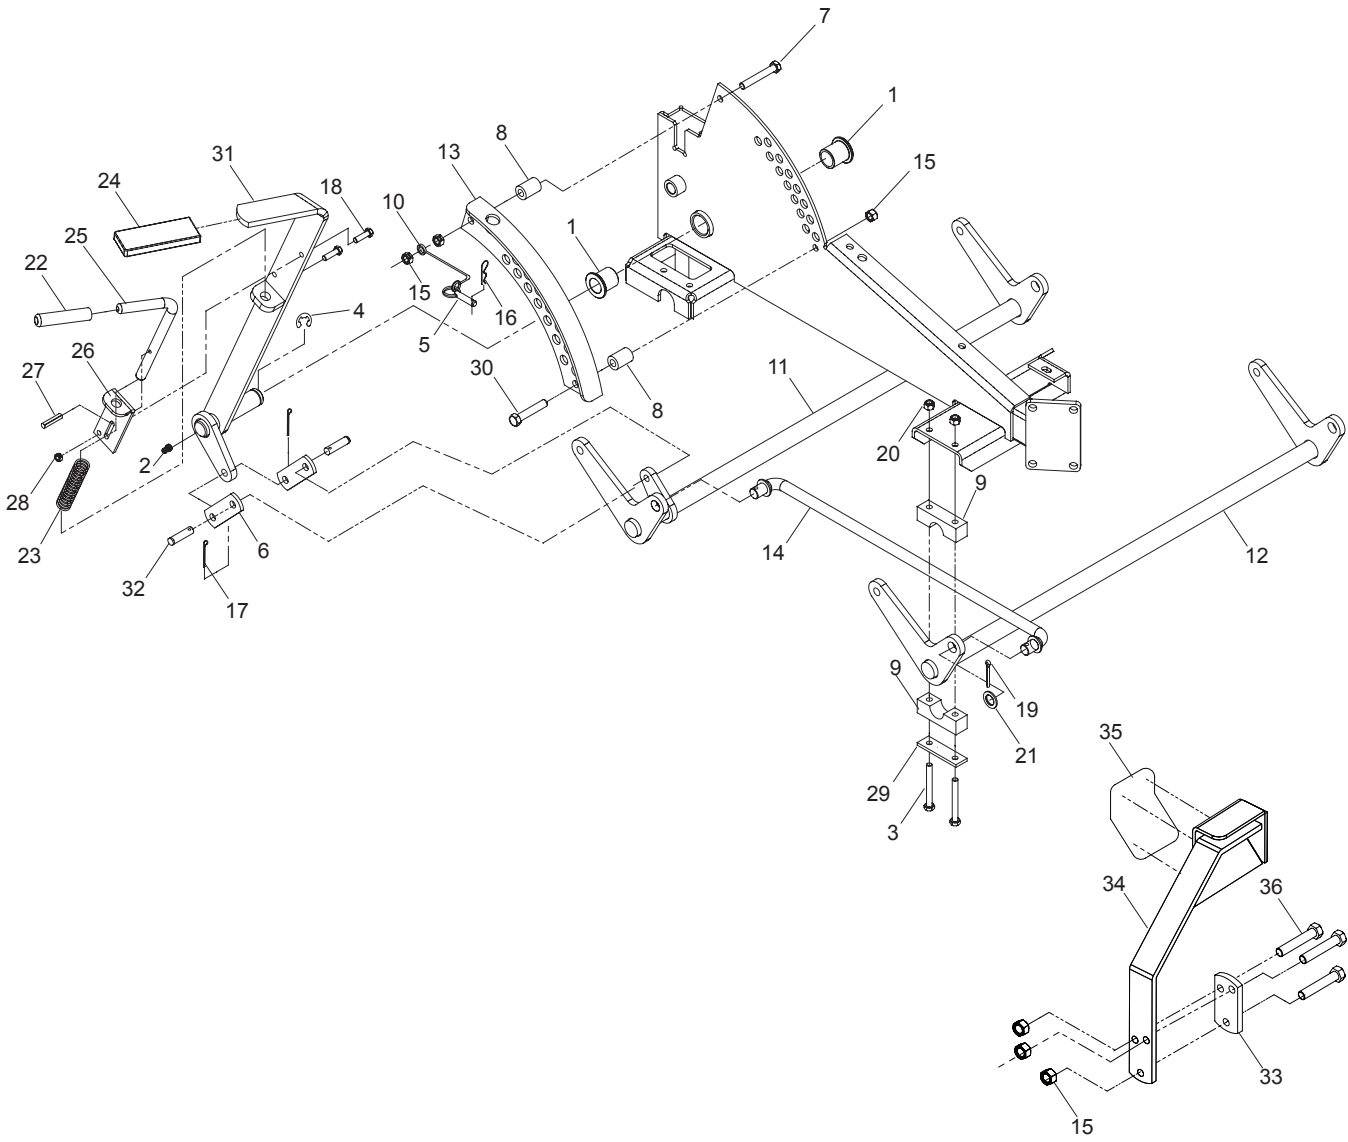

MOWER LIFT / DECK LIFT