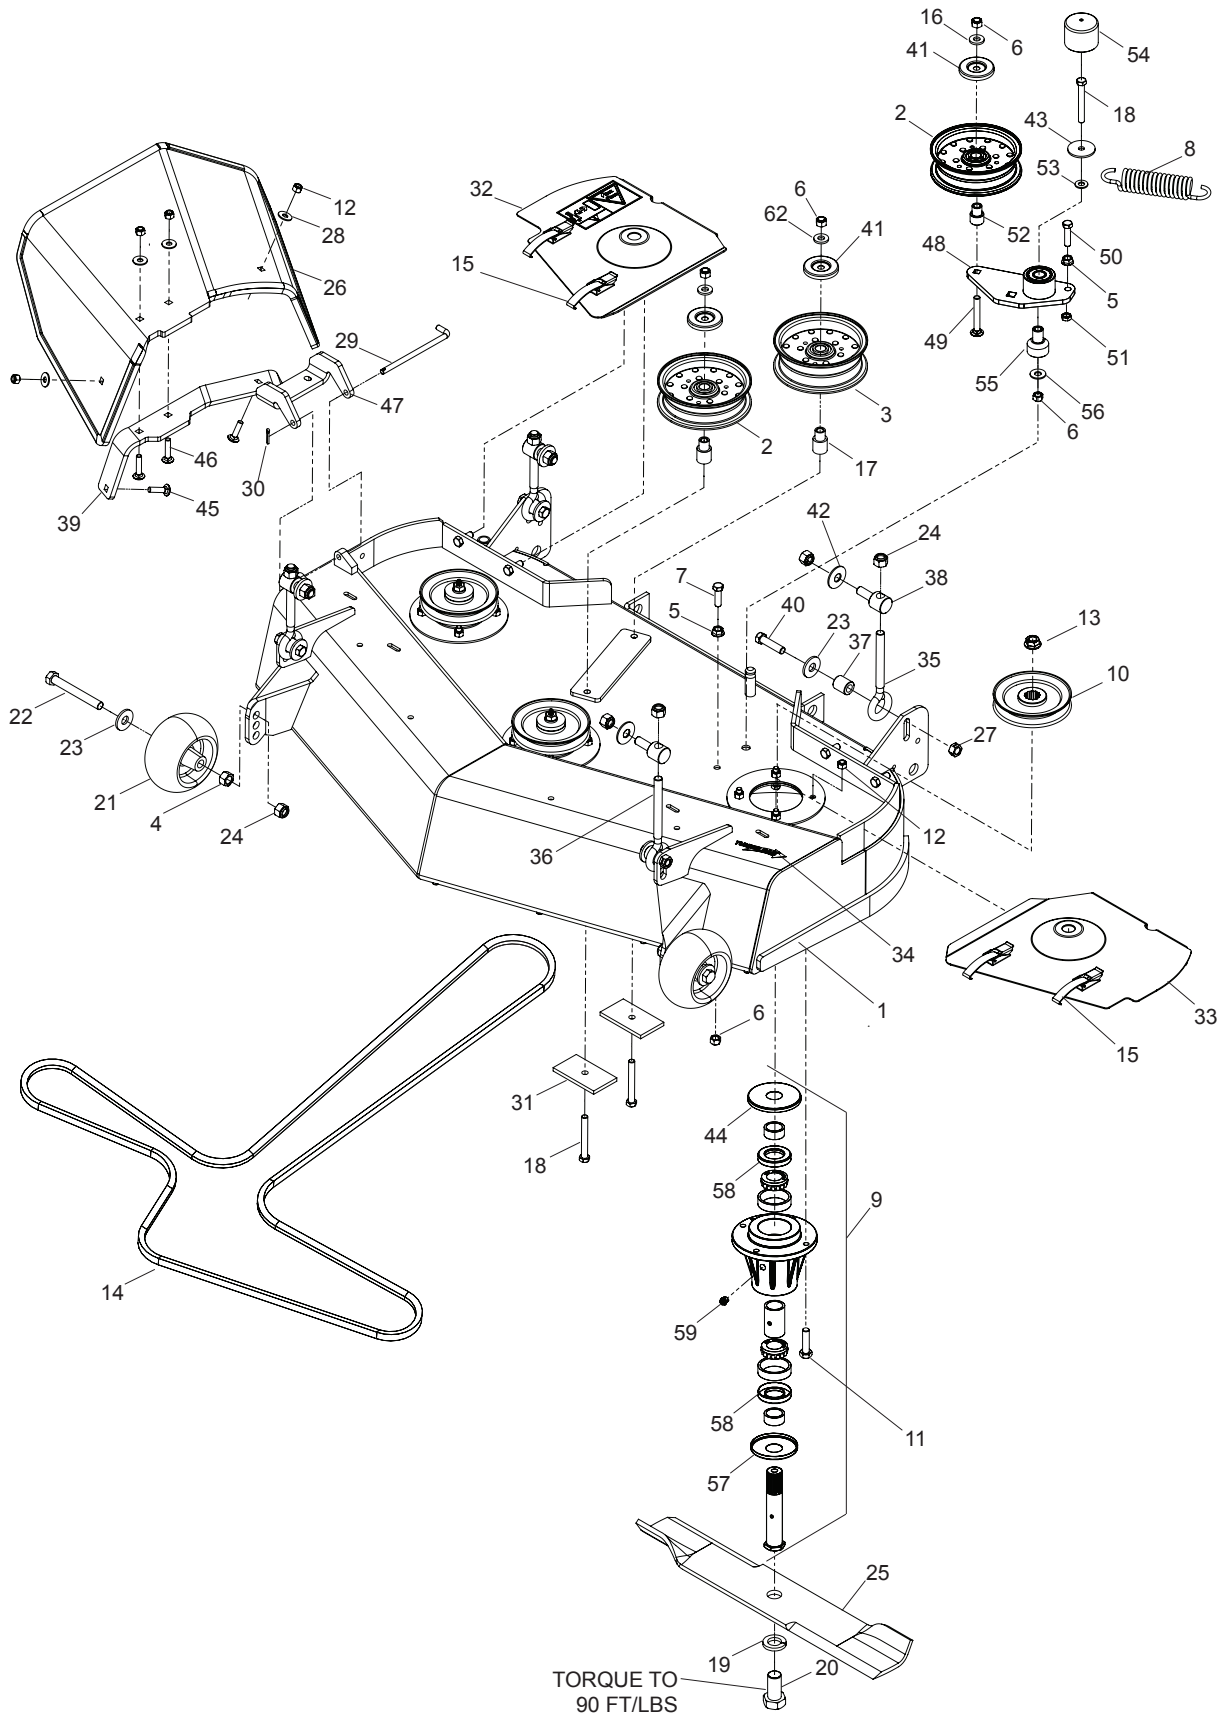

42" CUTTING DECK