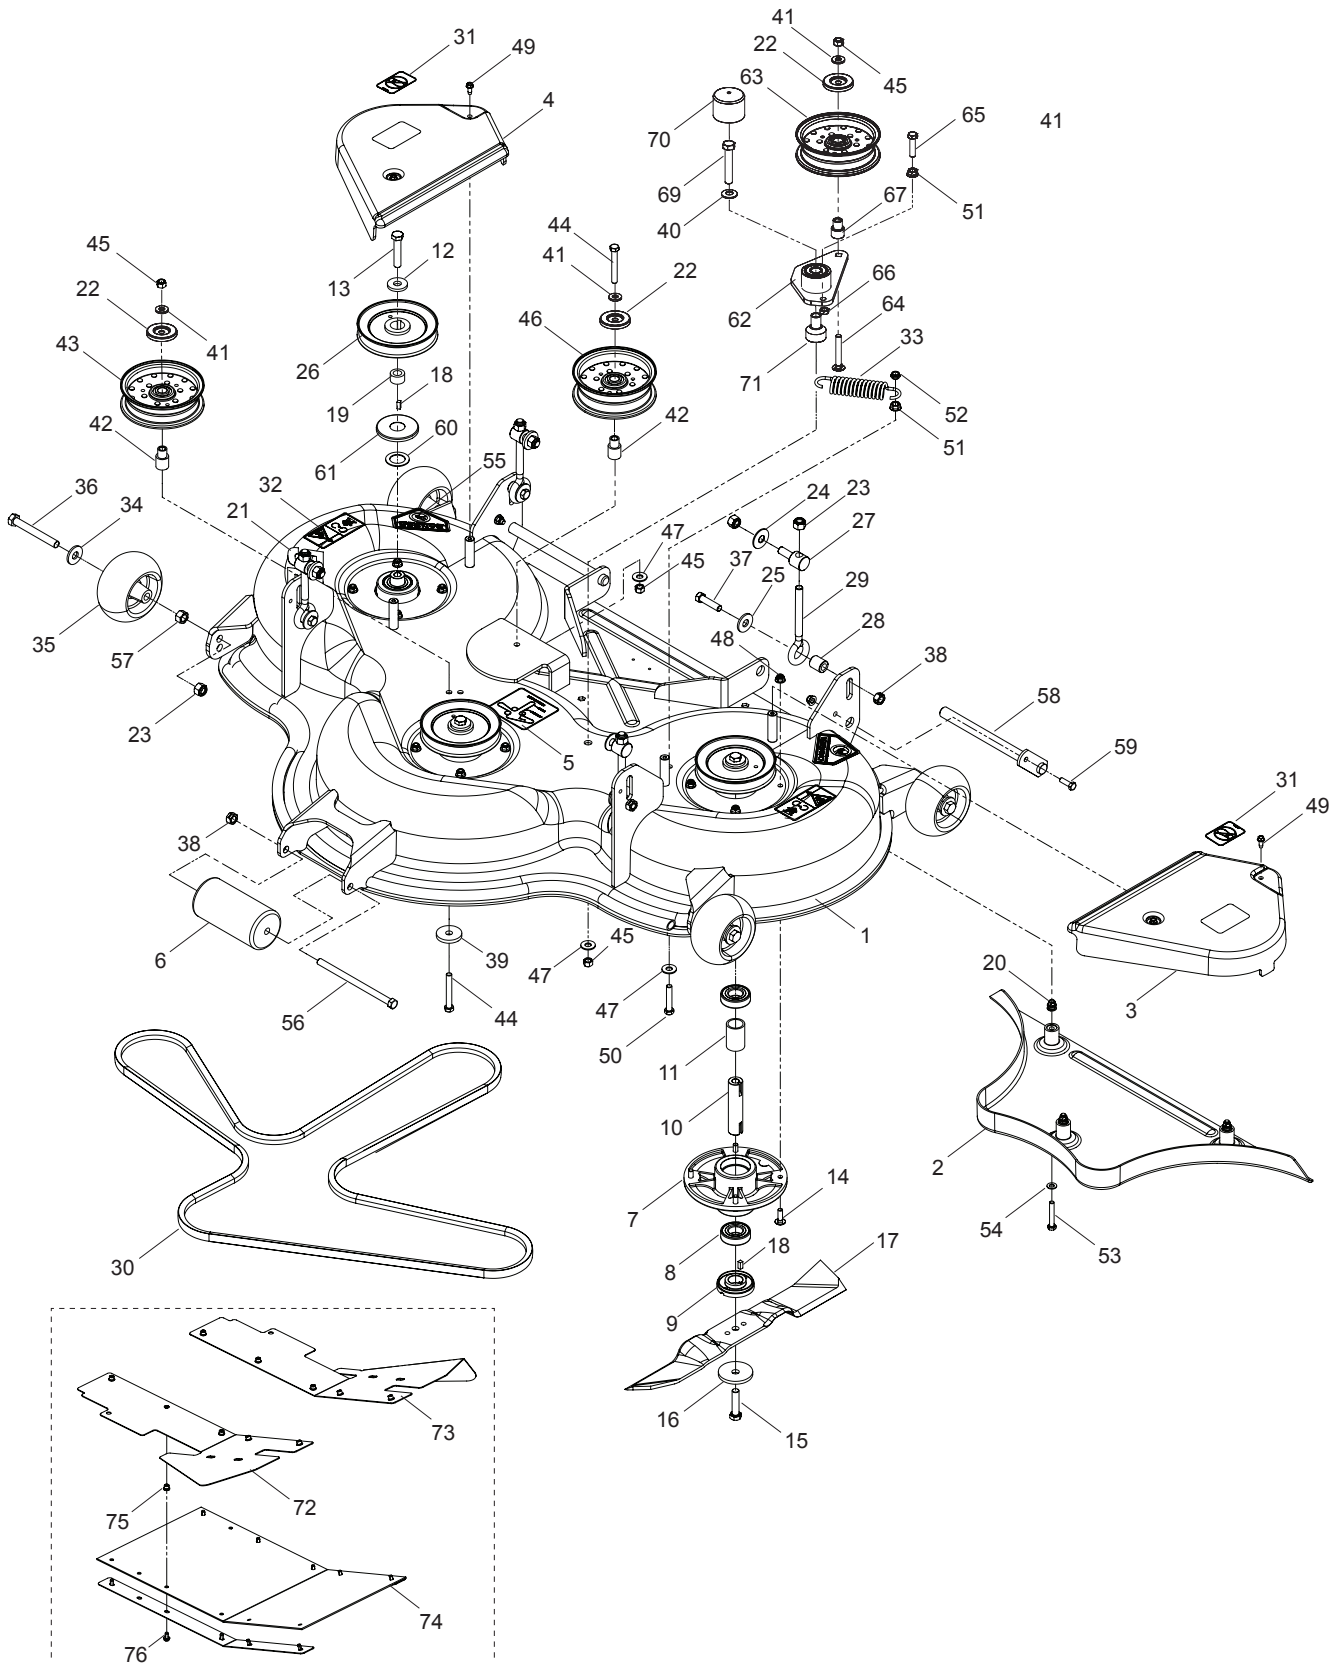

52" CUTTING DECK

COMBI DECK