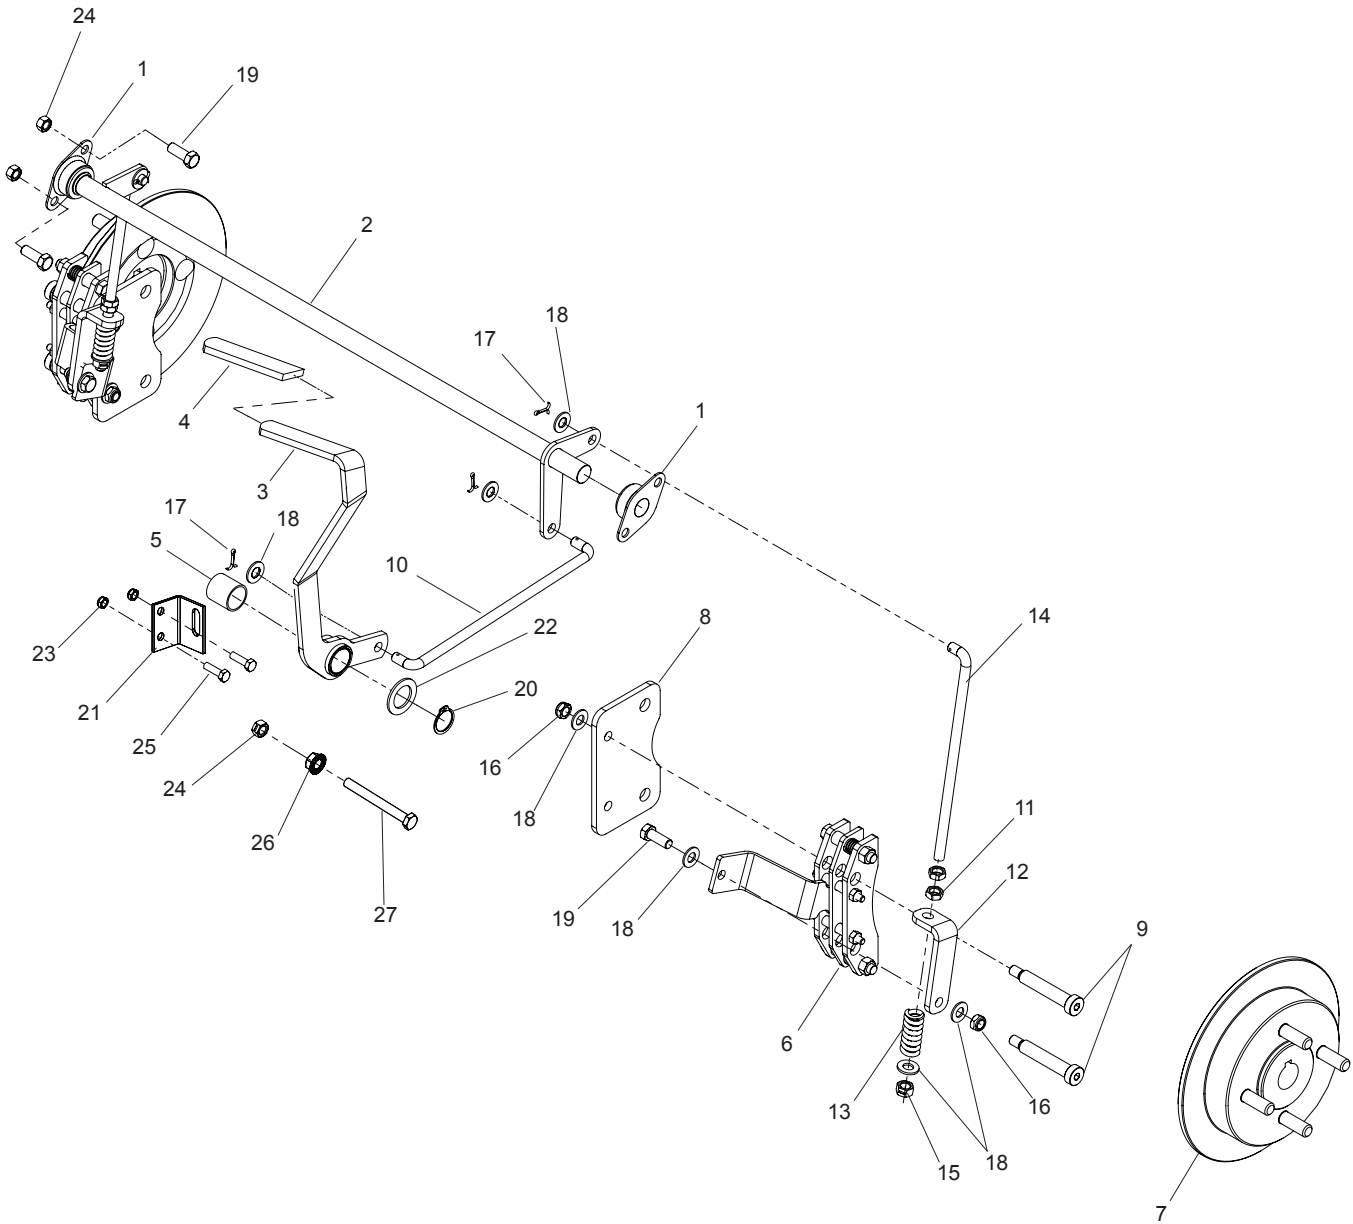

PARKING BRAKE

TL MODELS
iZC5221, iZC5223, iZ4821, iZ5223 VAN, iZ6125