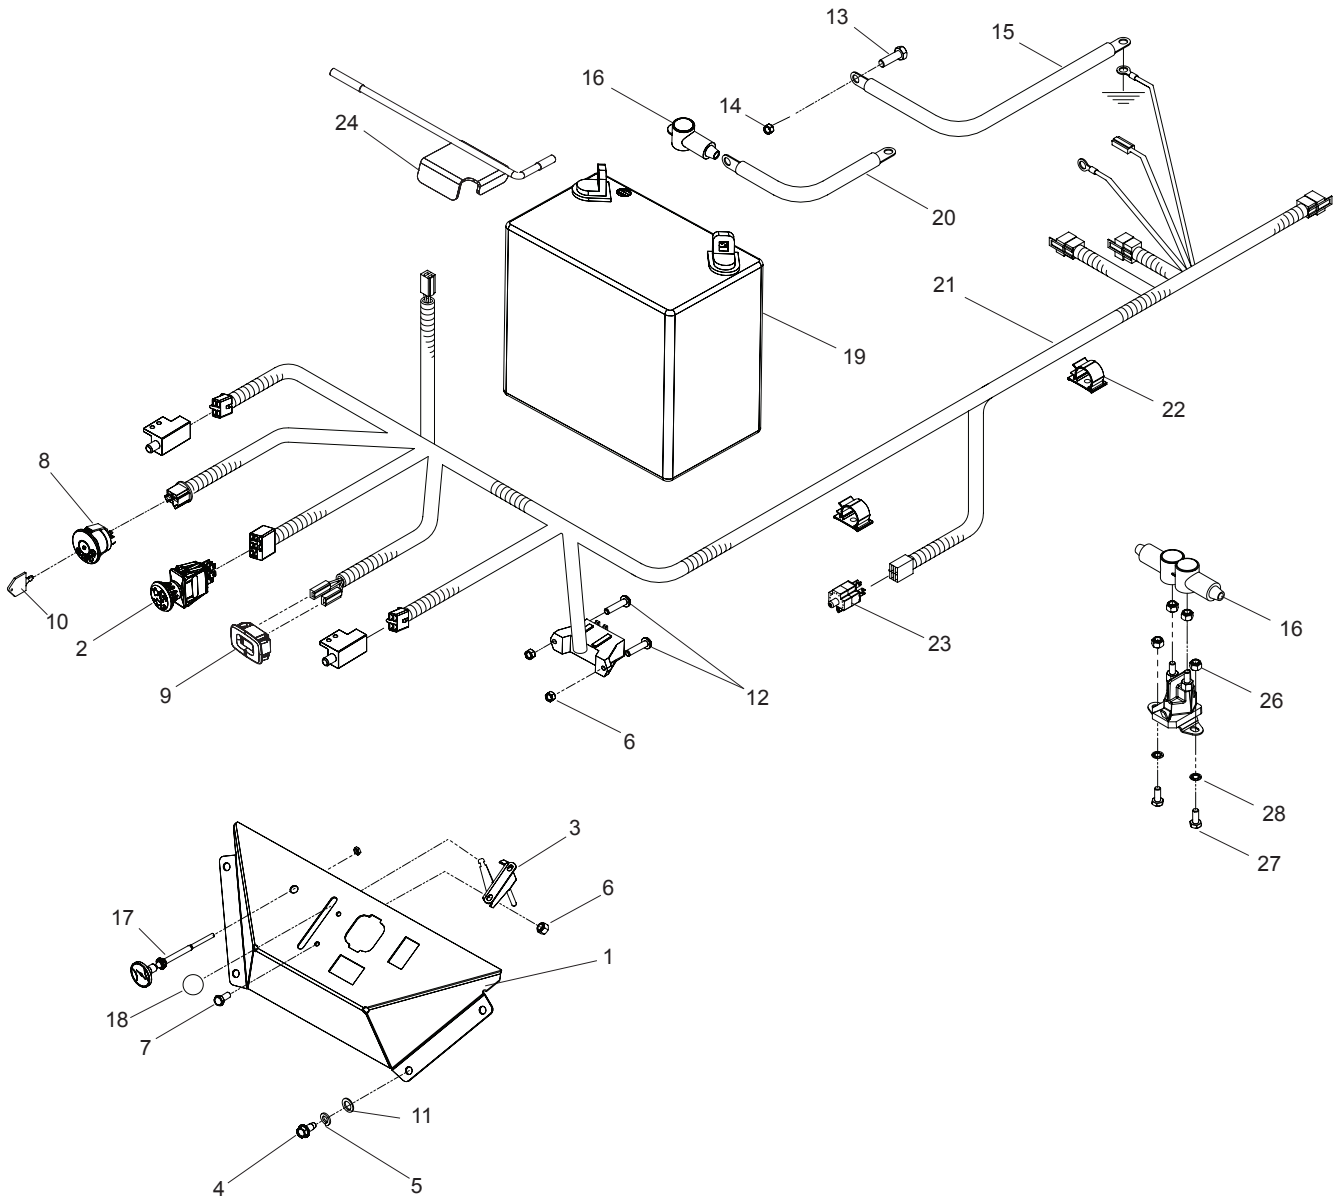

IGNITION SYSTEM