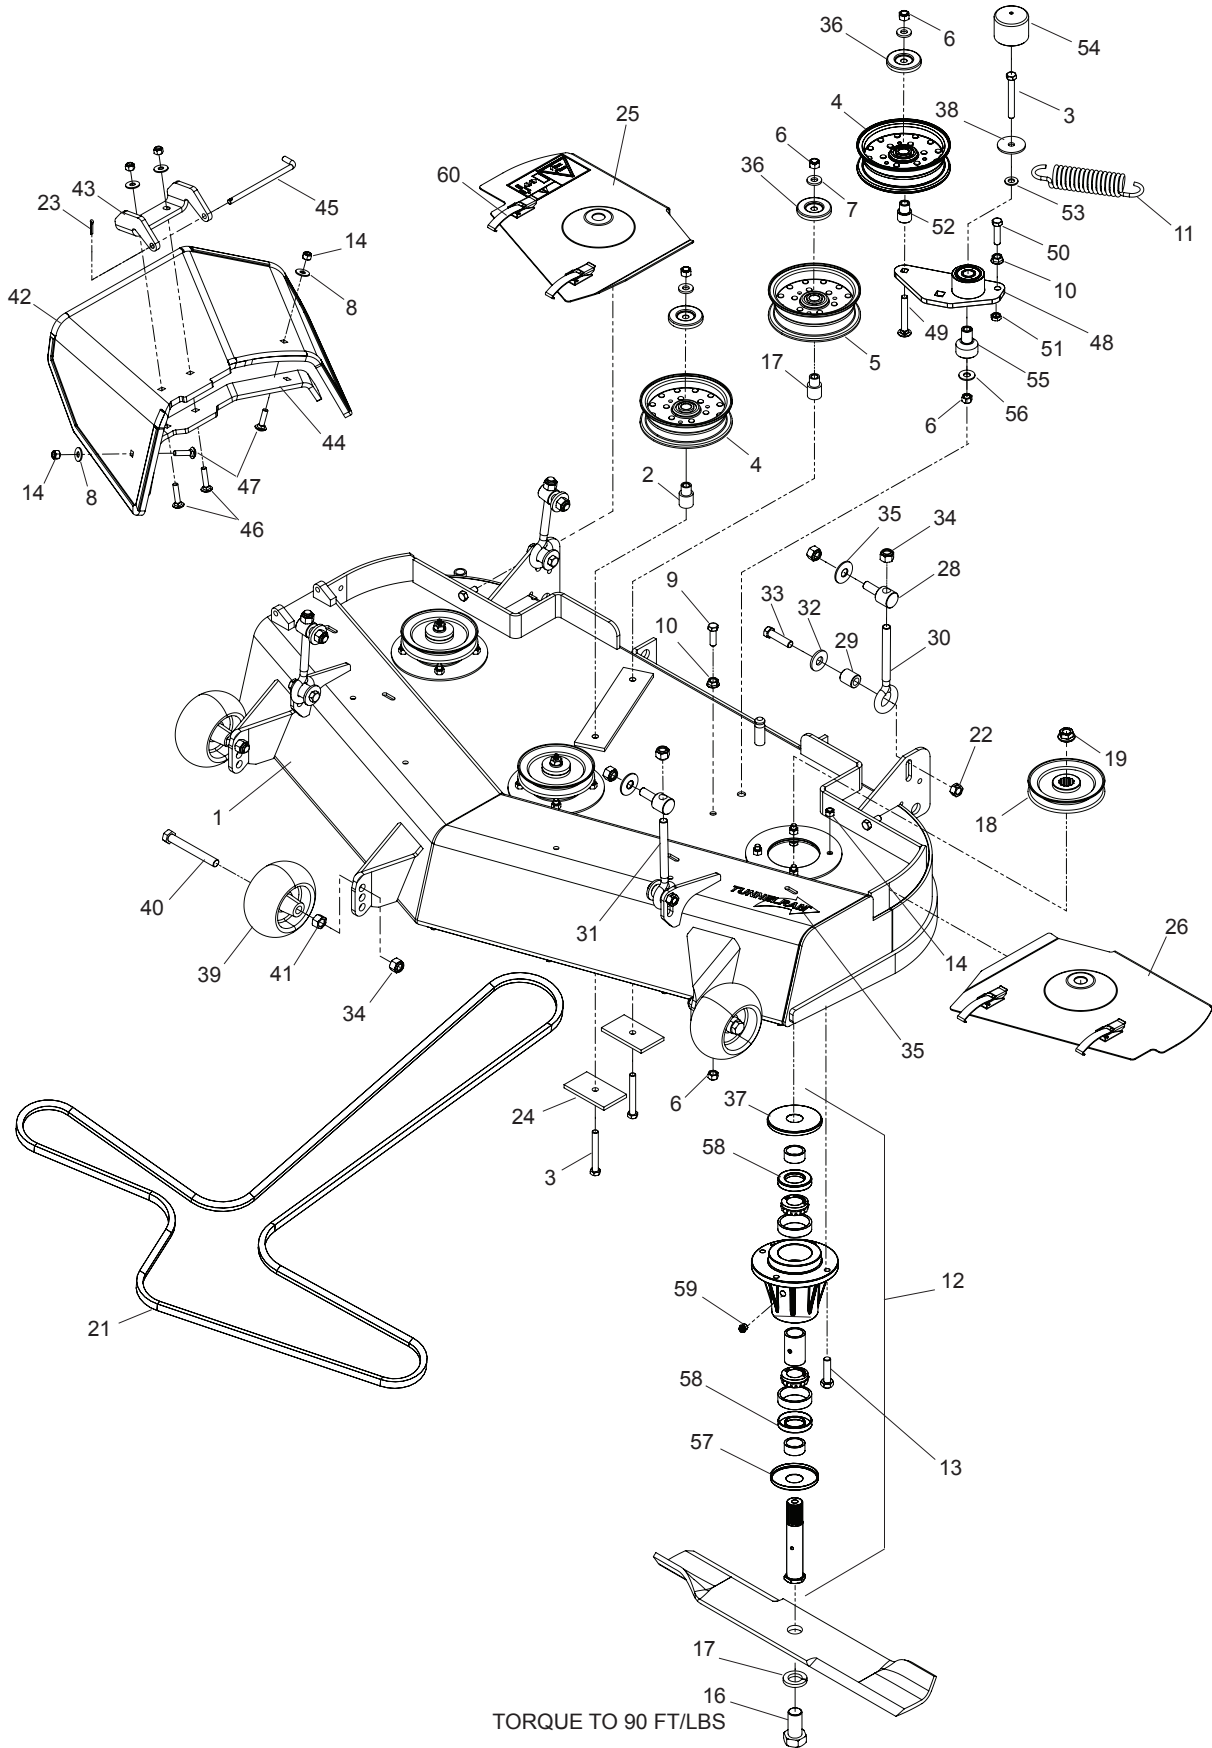

48" CUTTING DECK