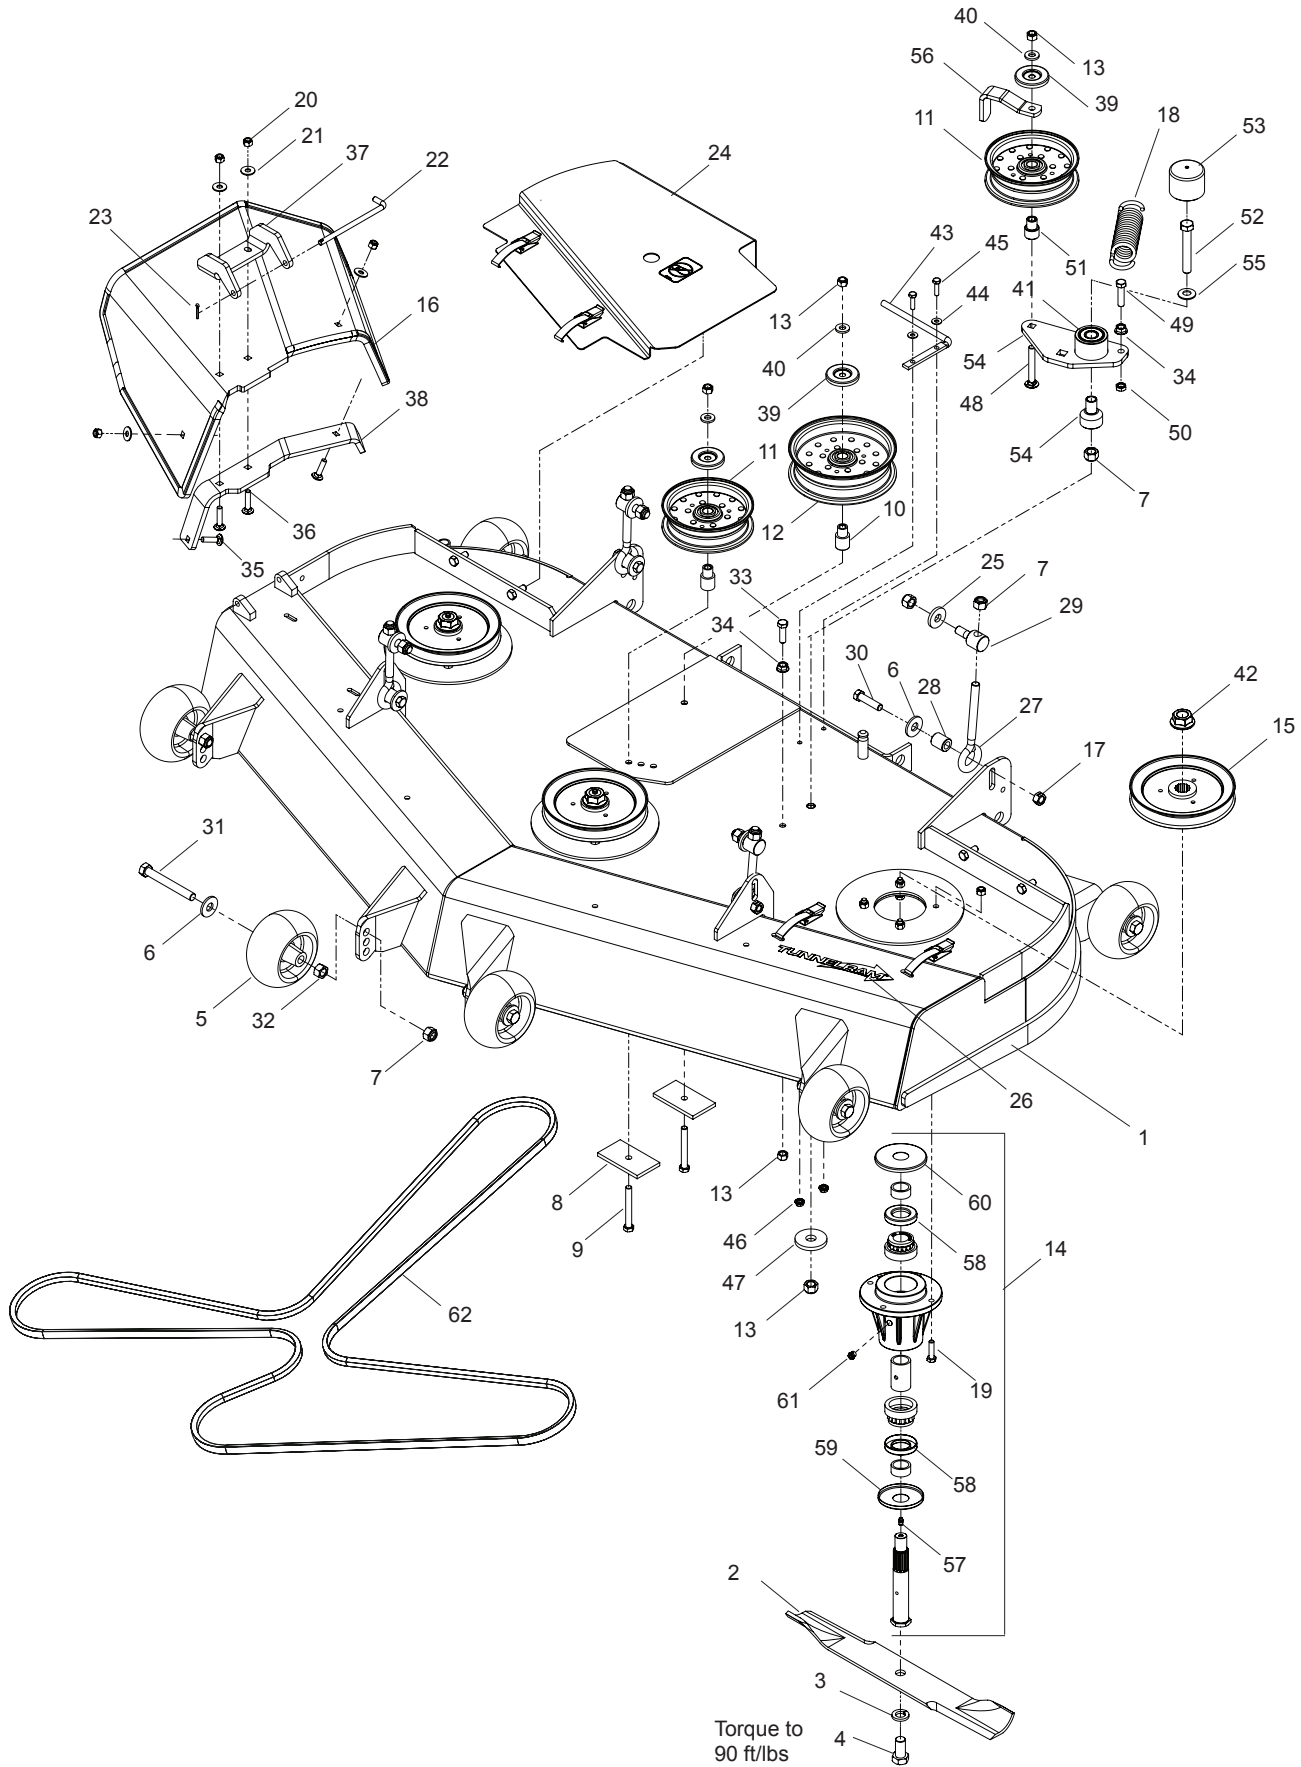

61" CUTTING DECK