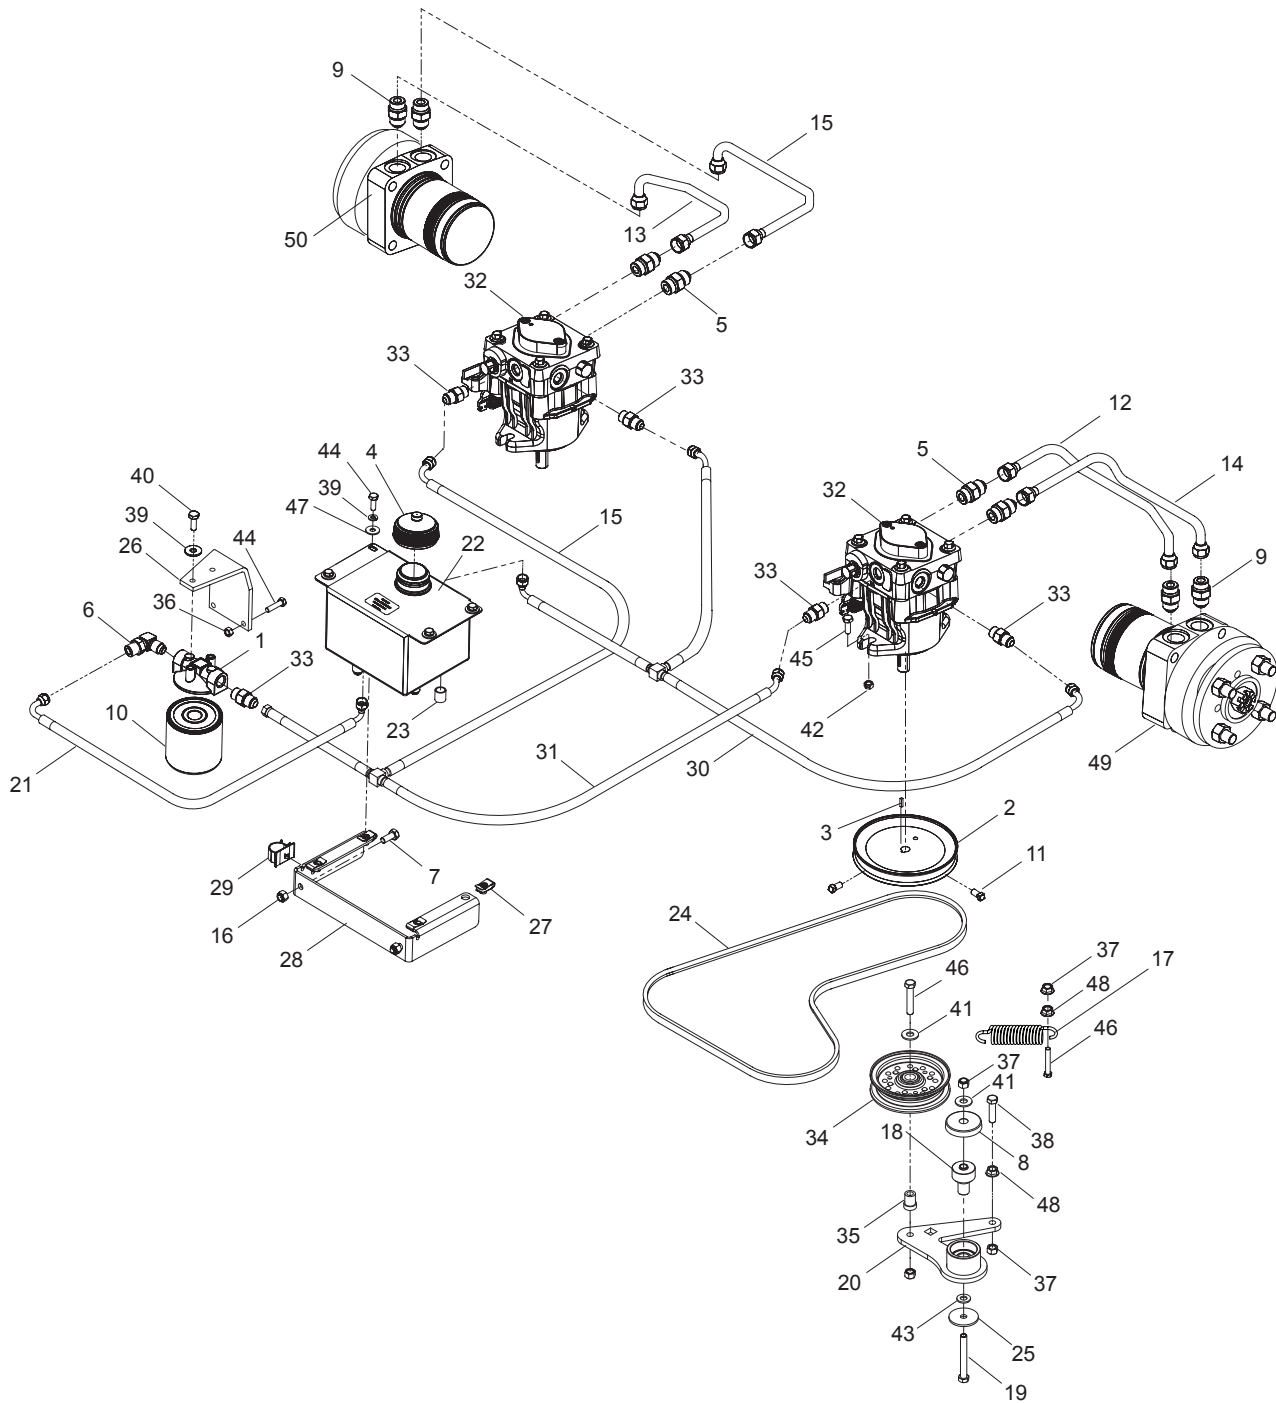

HYDRAULIC PUMP - MOTOR