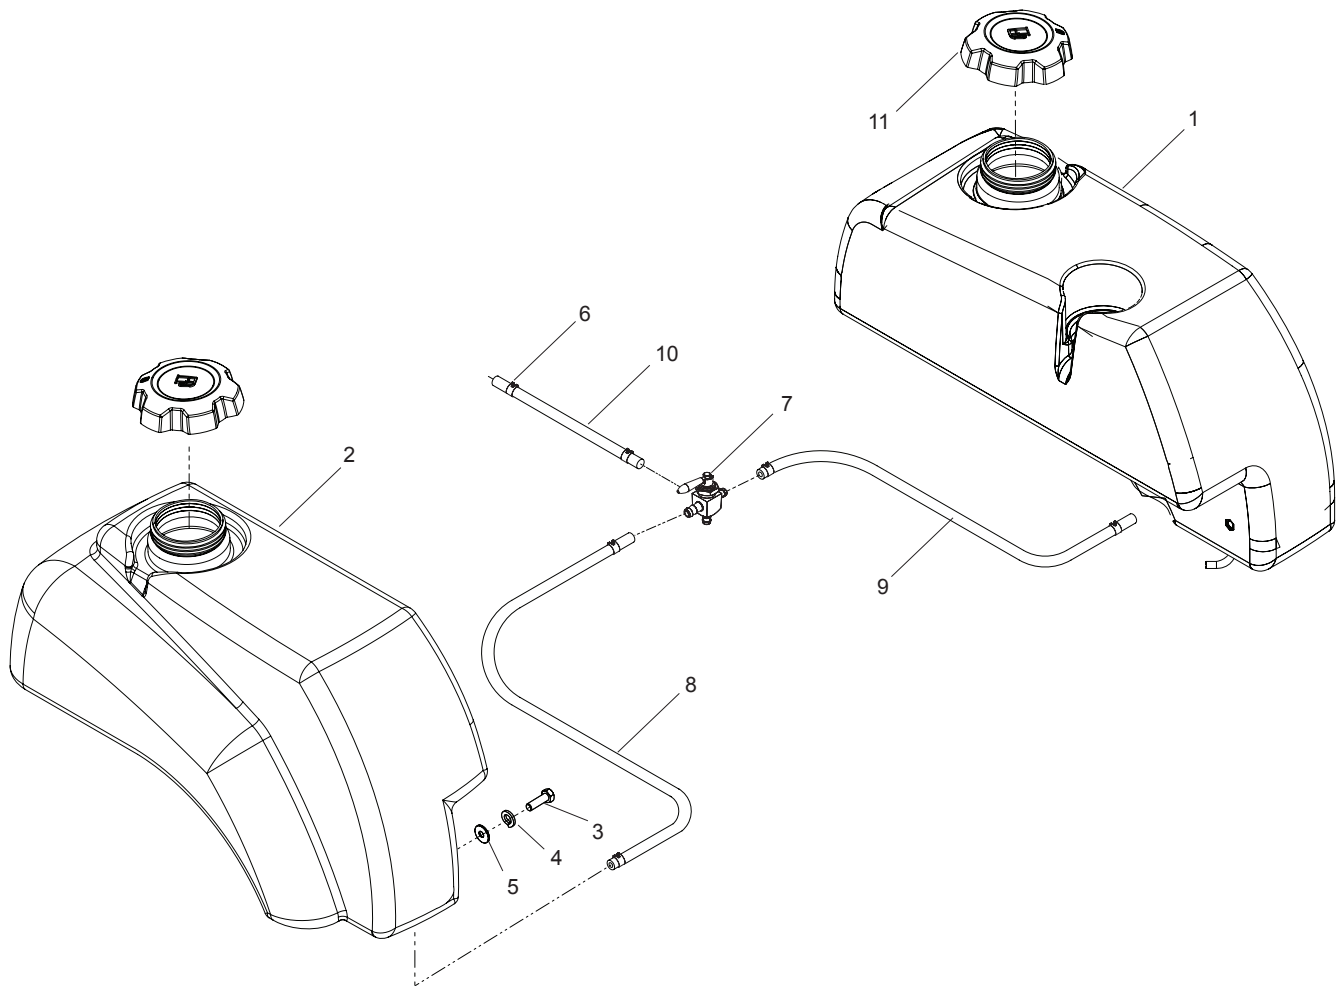

FUEL SYSTEM