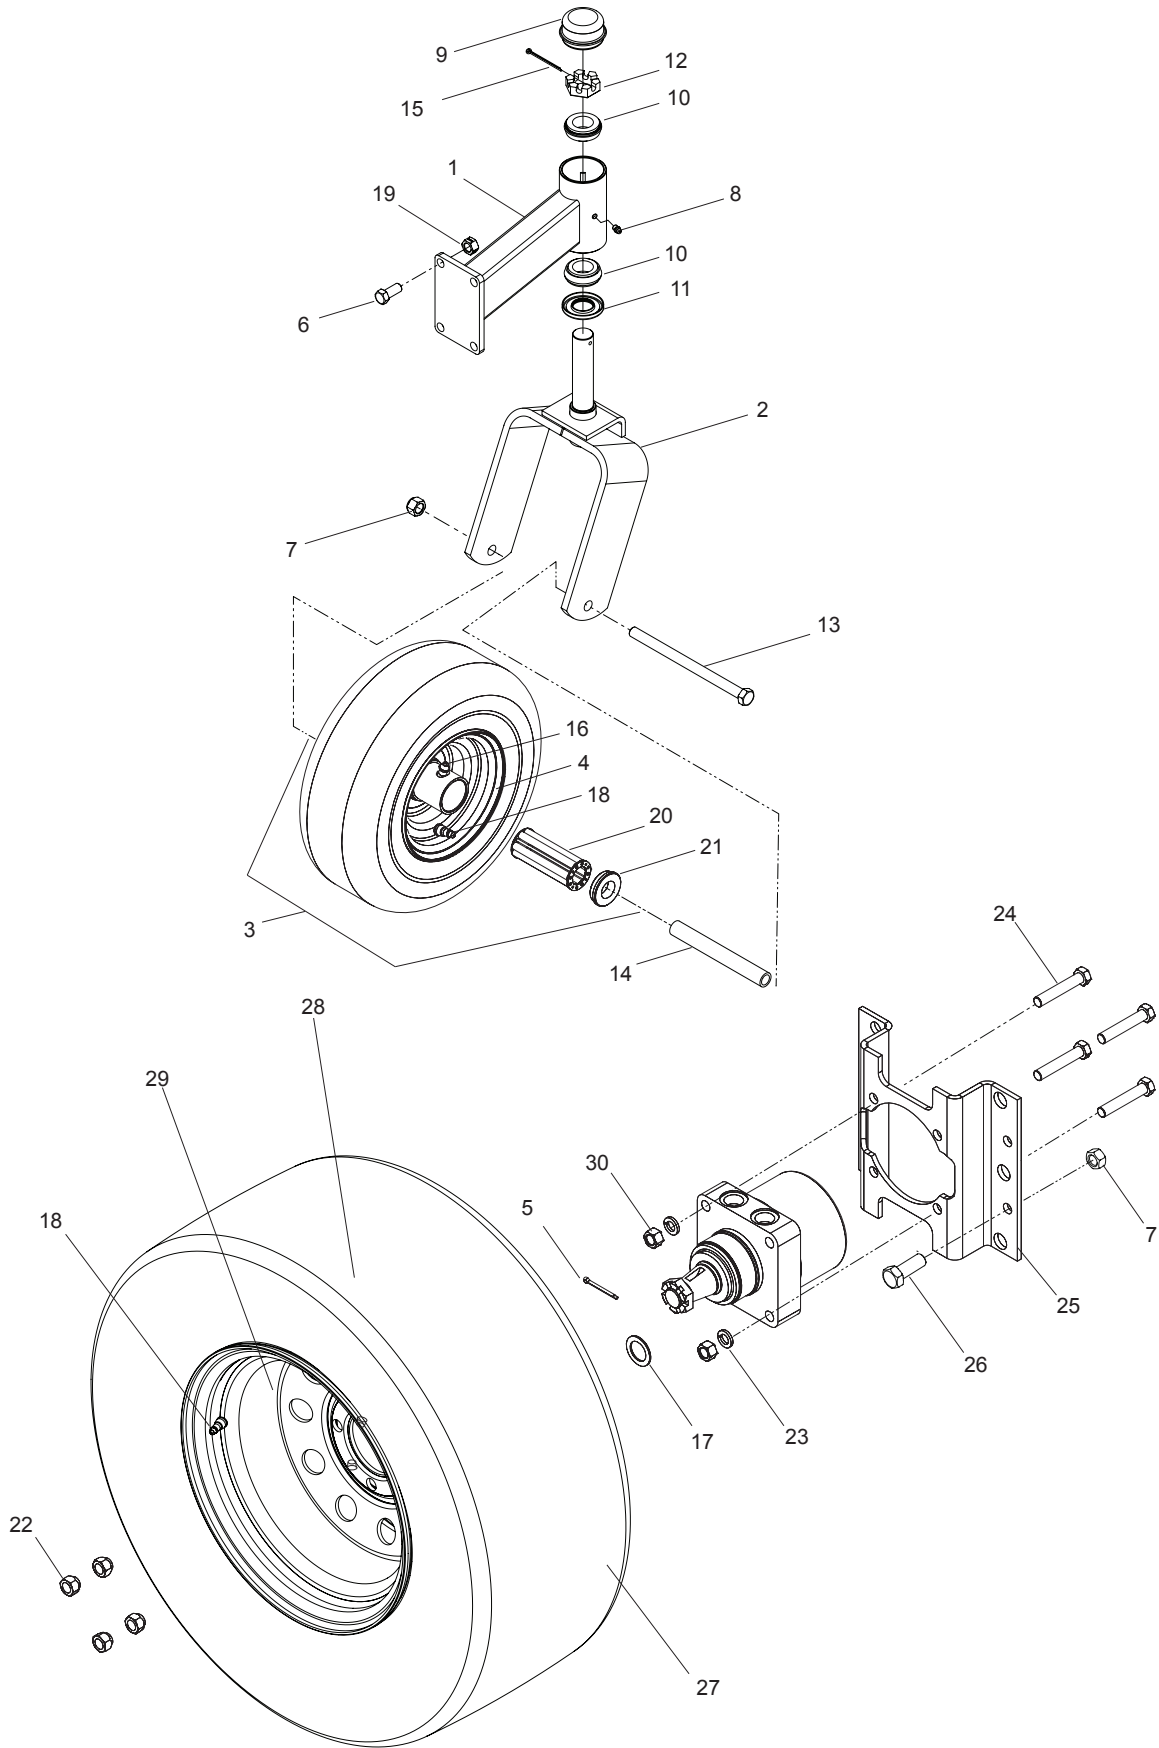

WHEELS & TIRES