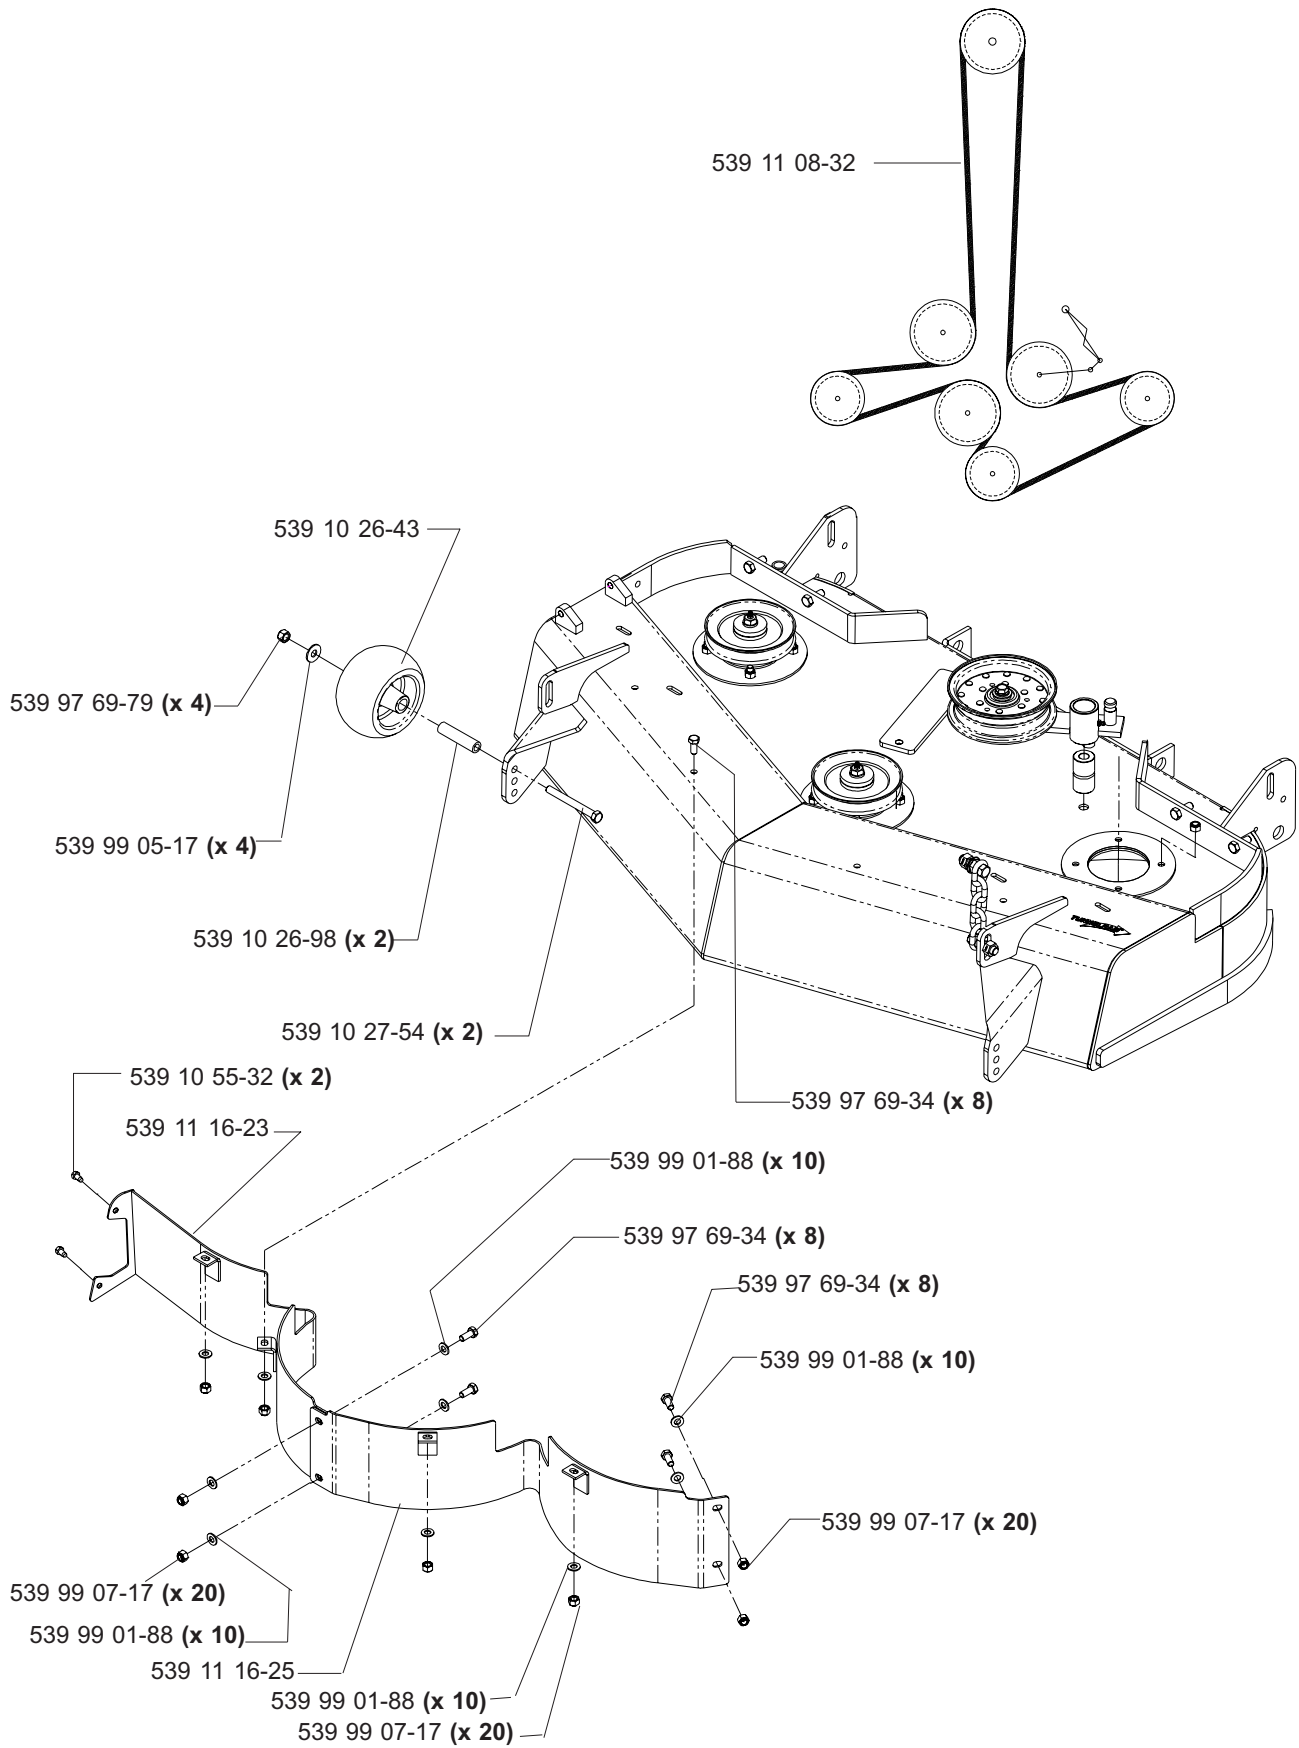

HYDRAULIC ASSEMBLY (TL)

**MODELS: 968999256, 968999258, 968999305, 968999307,
968999308, 968999332, 968999368, 968999375**

MAIN FRAME ASSEMBLY

MAIN FRAME ASSEMBLY

NOT SHOWN:

- 539 11 26-54 FLOOR PAN PAD, MODEL 968999307 ONLY
- 539 11 26-55 FOOT REST PAD, MODEL 968999307 ONLY

SEAT ASSEMBLY

MODELS: 968999256, 968999258, 968999305,
968999308, 968999332, 968999368

539 11 10-26 1 SEAT BELT (NOT SHOWN)
539 10 87-45 1 SWITCH/SNAP MOUNT KIT (NOT SHOWN)

KOHLER 24 HP & 25 HP ENGINE ASSEMBLY

MODELS: 968999307, 968999308, 968999332, 968999375

MOTION CONTROL ASSEMBLY

PARK BRAKE ASSEMBLY (TL)

**MODELS: 968999256, 968999258, 968999305, 968999307,
968999308, 968999332, 968999368, 968999375**

CASTER ARM

MODEL: 986999308

42" DECK ASSEMBLY

42" DECK ASSEMBLY

48" DECK ASSEMBLY

48" DECK ASSEMBLY

52" DECK ASSEMBLY

52" DECK ASSEMBLY

61" DECK ASSEMBLY