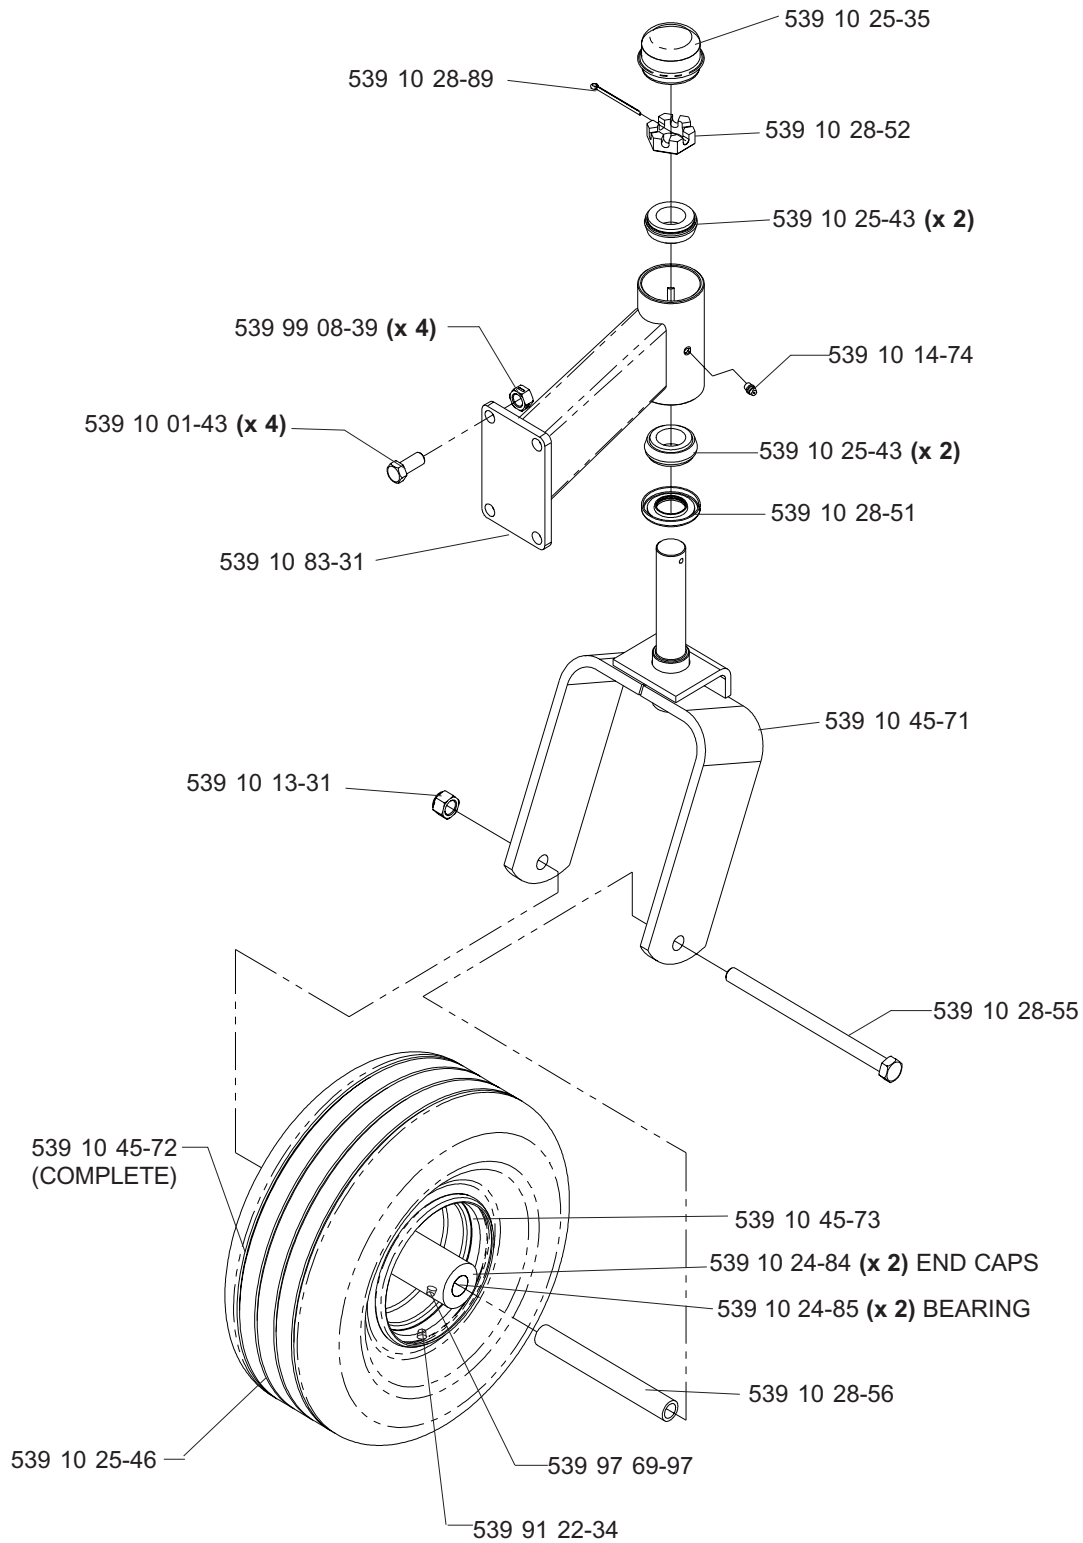

HYDRAULIC ASSEMBLY (TL)

**MODELS: 968999256, 968999258, 968999305, 968999307,
968999308, 968999332, 968999368, 968999375**

MAIN FRAME ASSEMBLY

MAIN FRAME ASSEMBLY

NOT SHOWN:

- 539 11 26-54 FLOOR PAN PAD, MODEL 968999307 ONLY
- 539 11 26-55 FOOT REST PAD, MODEL 968999307 ONLY

SEAT ASSEMBLY

MODELS: 968999256, 968999258, 968999305,
968999308, 968999332, 968999368

539 11 10-26 1 SEAT BELT (NOT SHOWN)
539 10 87-45 1 SWITCH/SNAP MOUNT KIT (NOT SHOWN)

KOHLER 24 HP & 25 HP ENGINE ASSEMBLY

MODELS: 968999307, 968999308, 968999332, 968999375

MOTION CONTROL ASSEMBLY

PARK BRAKE ASSEMBLY (TL)

**MODELS: 968999256, 968999258, 968999305, 968999307,
968999308, 968999332, 968999368, 968999375**

CASTER ARM

MODEL: 986999308

42" DECK ASSEMBLY

42" DECK ASSEMBLY

48" DECK ASSEMBLY

48" DECK ASSEMBLY

52" DECK ASSEMBLY

52" DECK ASSEMBLY

61" DECK ASSEMBLY