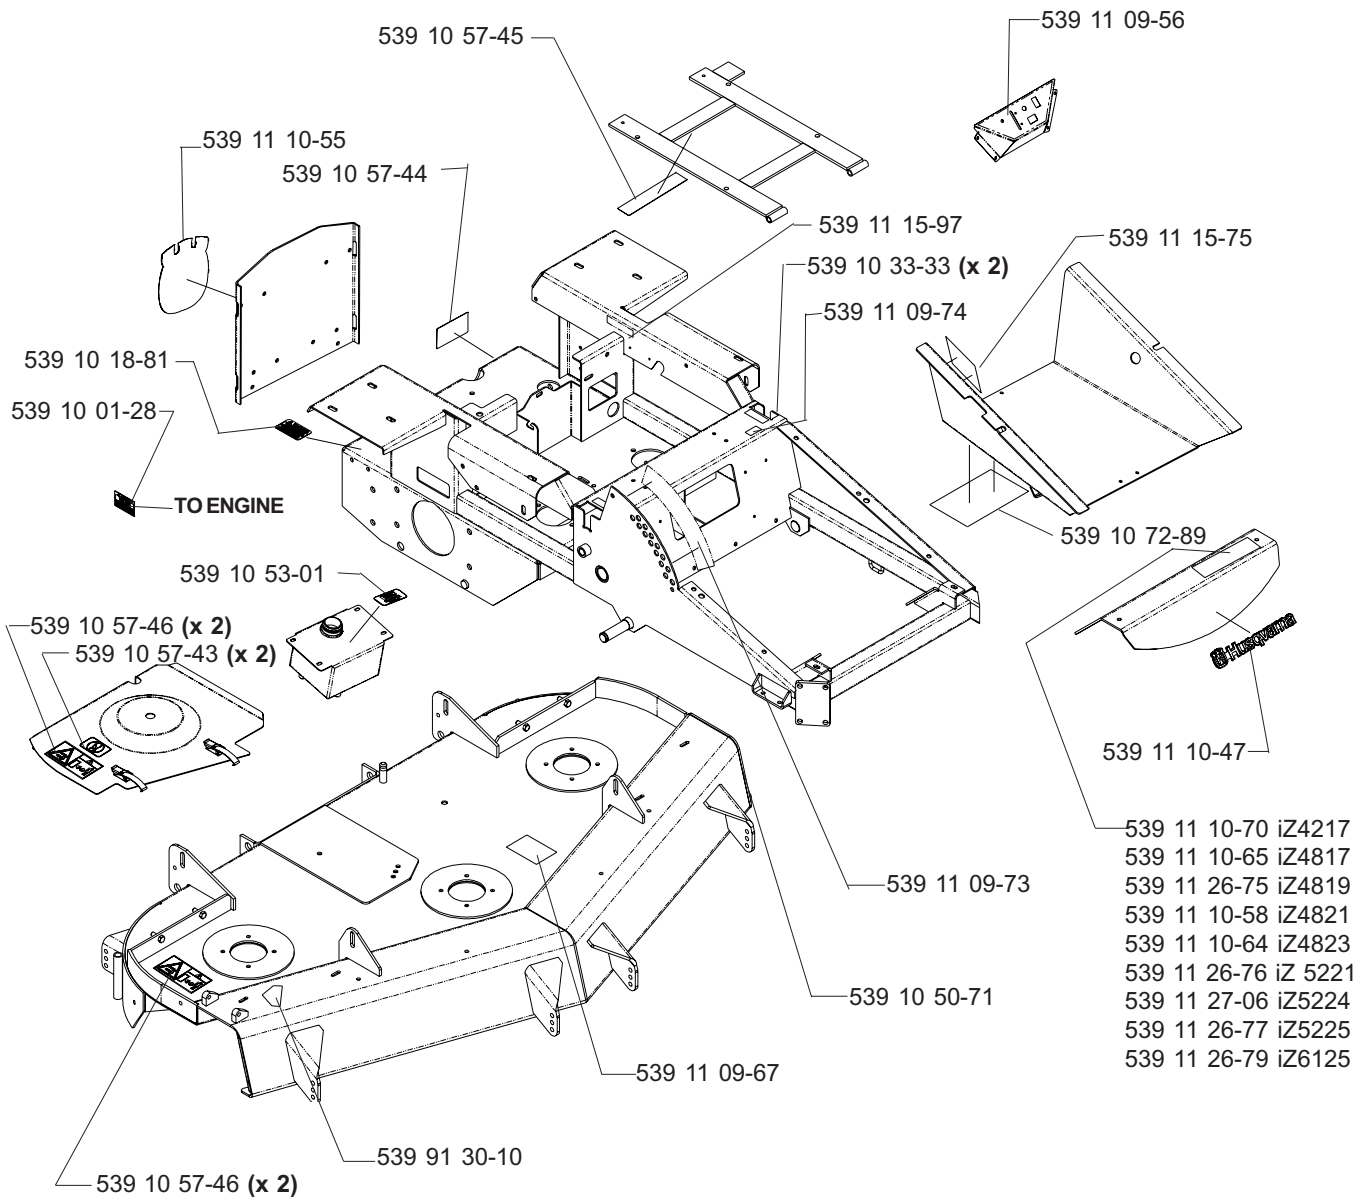

MODEL: 986999308

42" DECK ASSEMBLY

42" DECK ASSEMBLY

48" DECK ASSEMBLY

48" DECK ASSEMBLY

52" DECK ASSEMBLY

52" DECK ASSEMBLY

61" DECK ASSEMBLY

61" DECK ASSEMBLY

DECK LIFT ASSEMBLY

WIRING ASSEMBLY

DECALS

539 10 26-70 DECAL, FUEL VALVE (NOT SHOWN)

LIFT PEDAL MAY BE OPTIONAL

ROPS