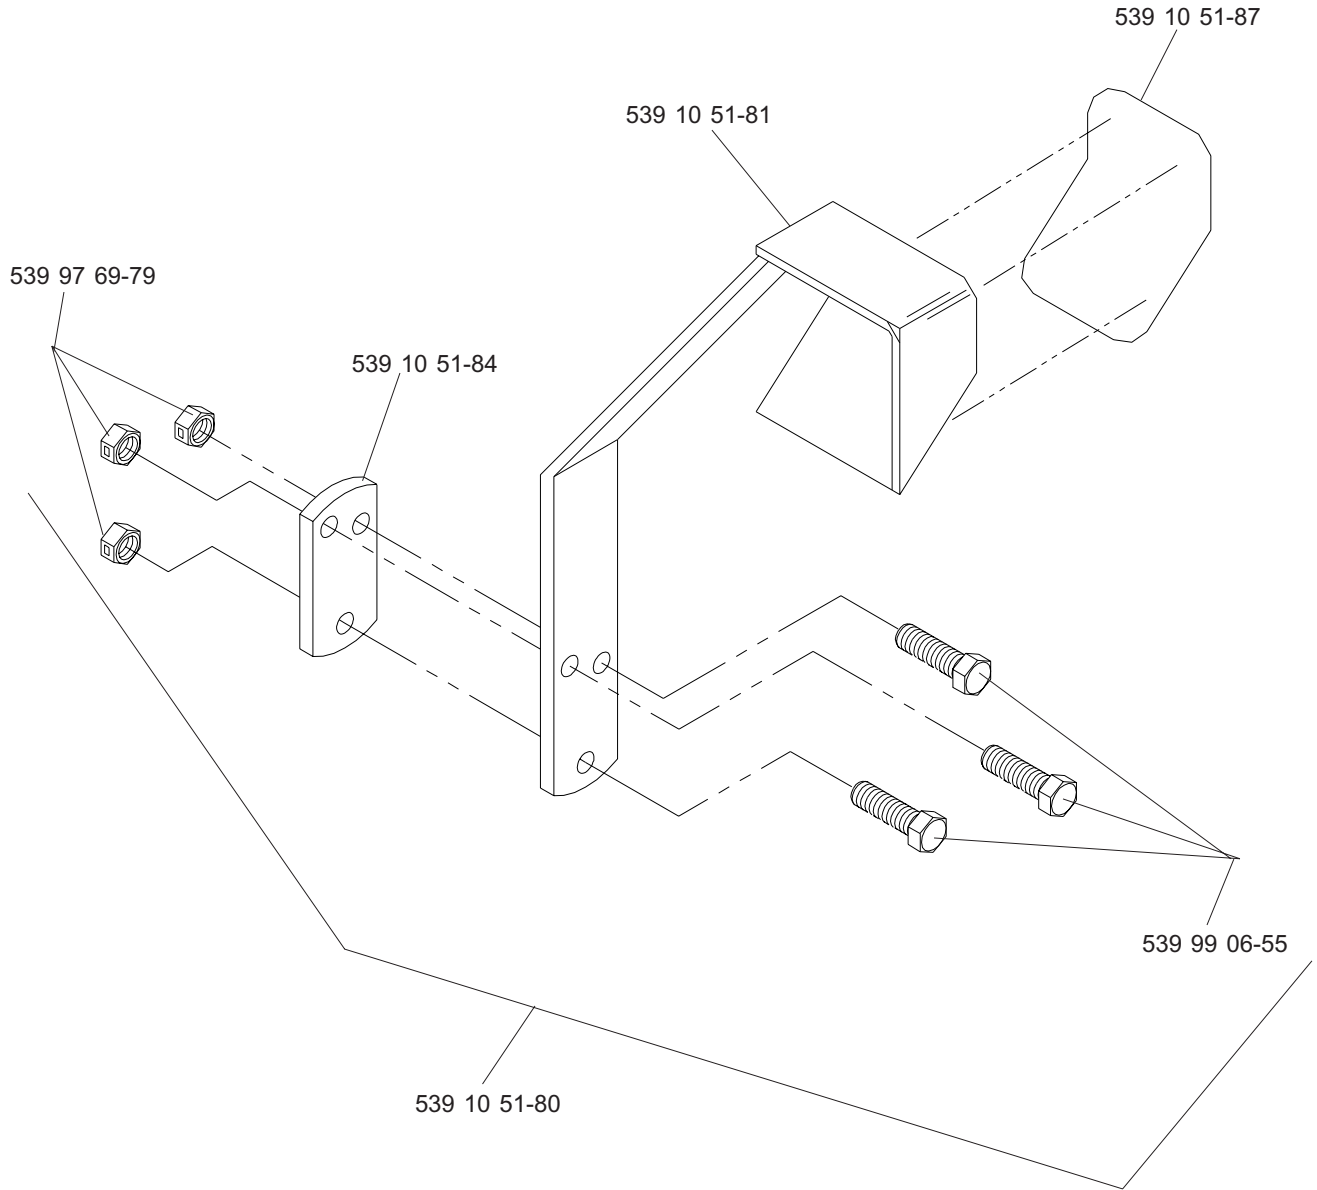

61" DECK ASSEMBLY

DECK LIFT ASSEMBLY

WIRING ASSEMBLY

DECALS

539 10 26-70 DECAL, FUEL VALVE (NOT SHOWN)

LIFT PEDAL MAY BE OPTIONAL

ROPS