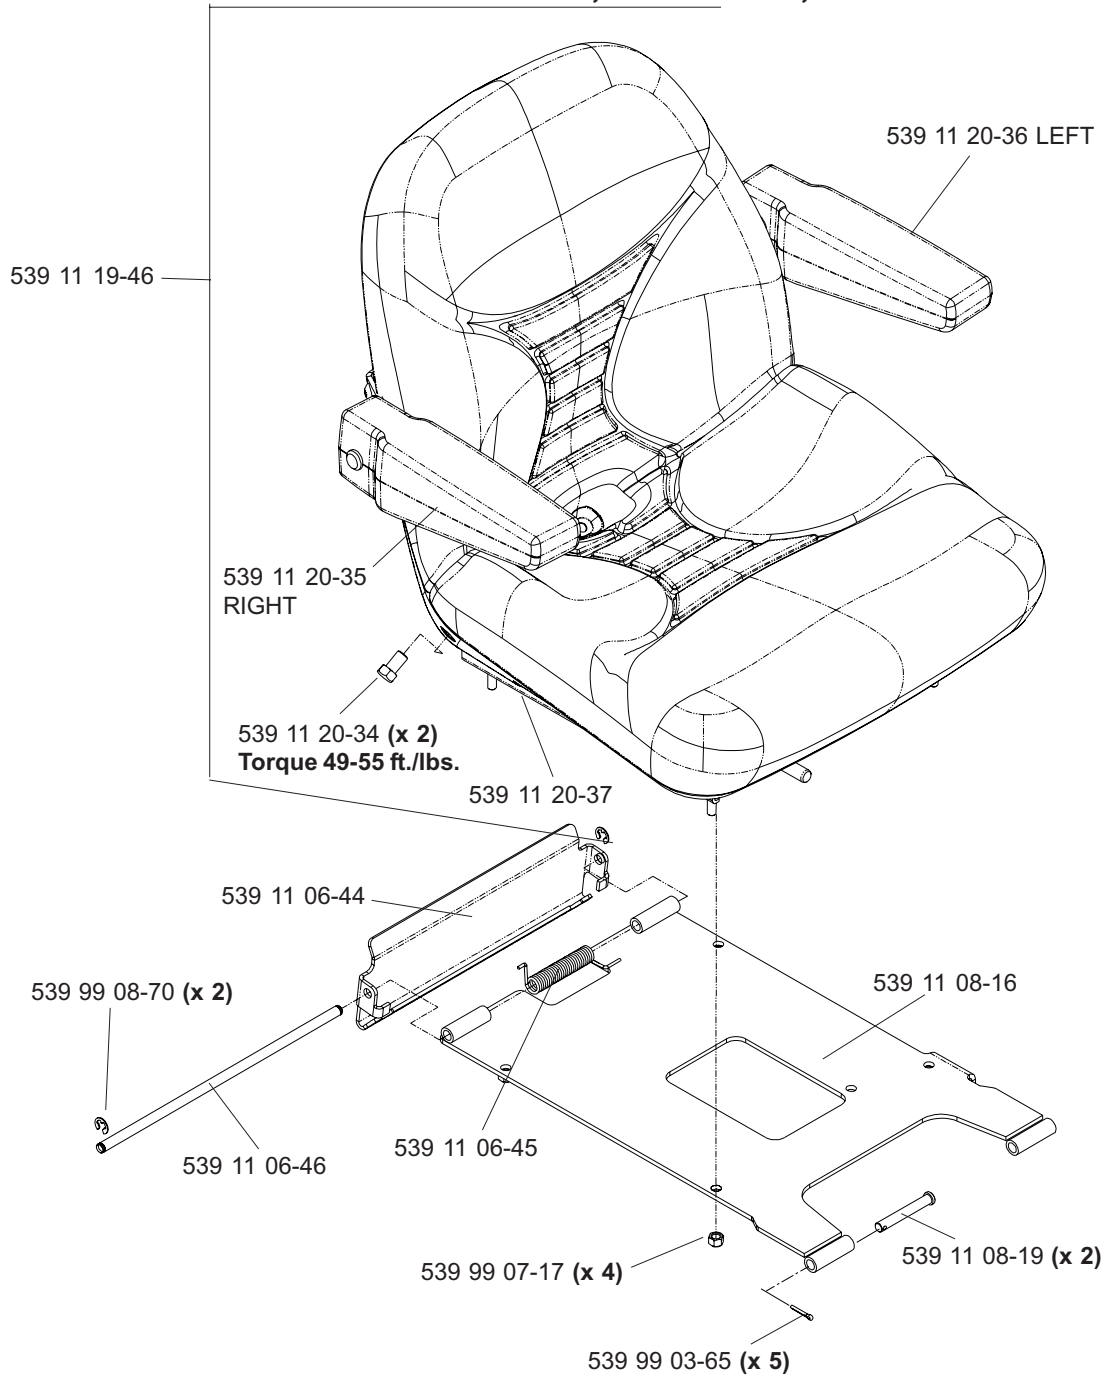

HYDRAULIC ASSEMBLY (TL)

**MODELS: 968999256, 968999258, 968999305, 968999307,
968999308, 968999332, 968999368, 968999375**

MAIN FRAME ASSEMBLY

MAIN FRAME ASSEMBLY

NOT SHOWN:

- 539 11 26-54 FLOOR PAN PAD, MODEL 968999307 ONLY
- 539 11 26-55 FOOT REST PAD, MODEL 968999307 ONLY

SEAT ASSEMBLY

MODELS: 968999256, 968999258, 968999305,
968999308, 968999332, 968999368

539 11 10-26 1 SEAT BELT (NOT SHOWN)
539 10 87-45 1 SWITCH/SNAP MOUNT KIT (NOT SHOWN)

KOHLER 24 HP & 25 HP ENGINE ASSEMBLY

MODELS: 968999307, 968999308, 968999332, 968999375

MOTION CONTROL ASSEMBLY

PARK BRAKE ASSEMBLY (TL)

**MODELS: 968999256, 968999258, 968999305, 968999307,
968999308, 968999332, 968999368, 968999375**

CASTER ARM

MODEL: 986999308

42" DECK ASSEMBLY

42" DECK ASSEMBLY

48" DECK ASSEMBLY

48" DECK ASSEMBLY

52" DECK ASSEMBLY

52" DECK ASSEMBLY

61" DECK ASSEMBLY