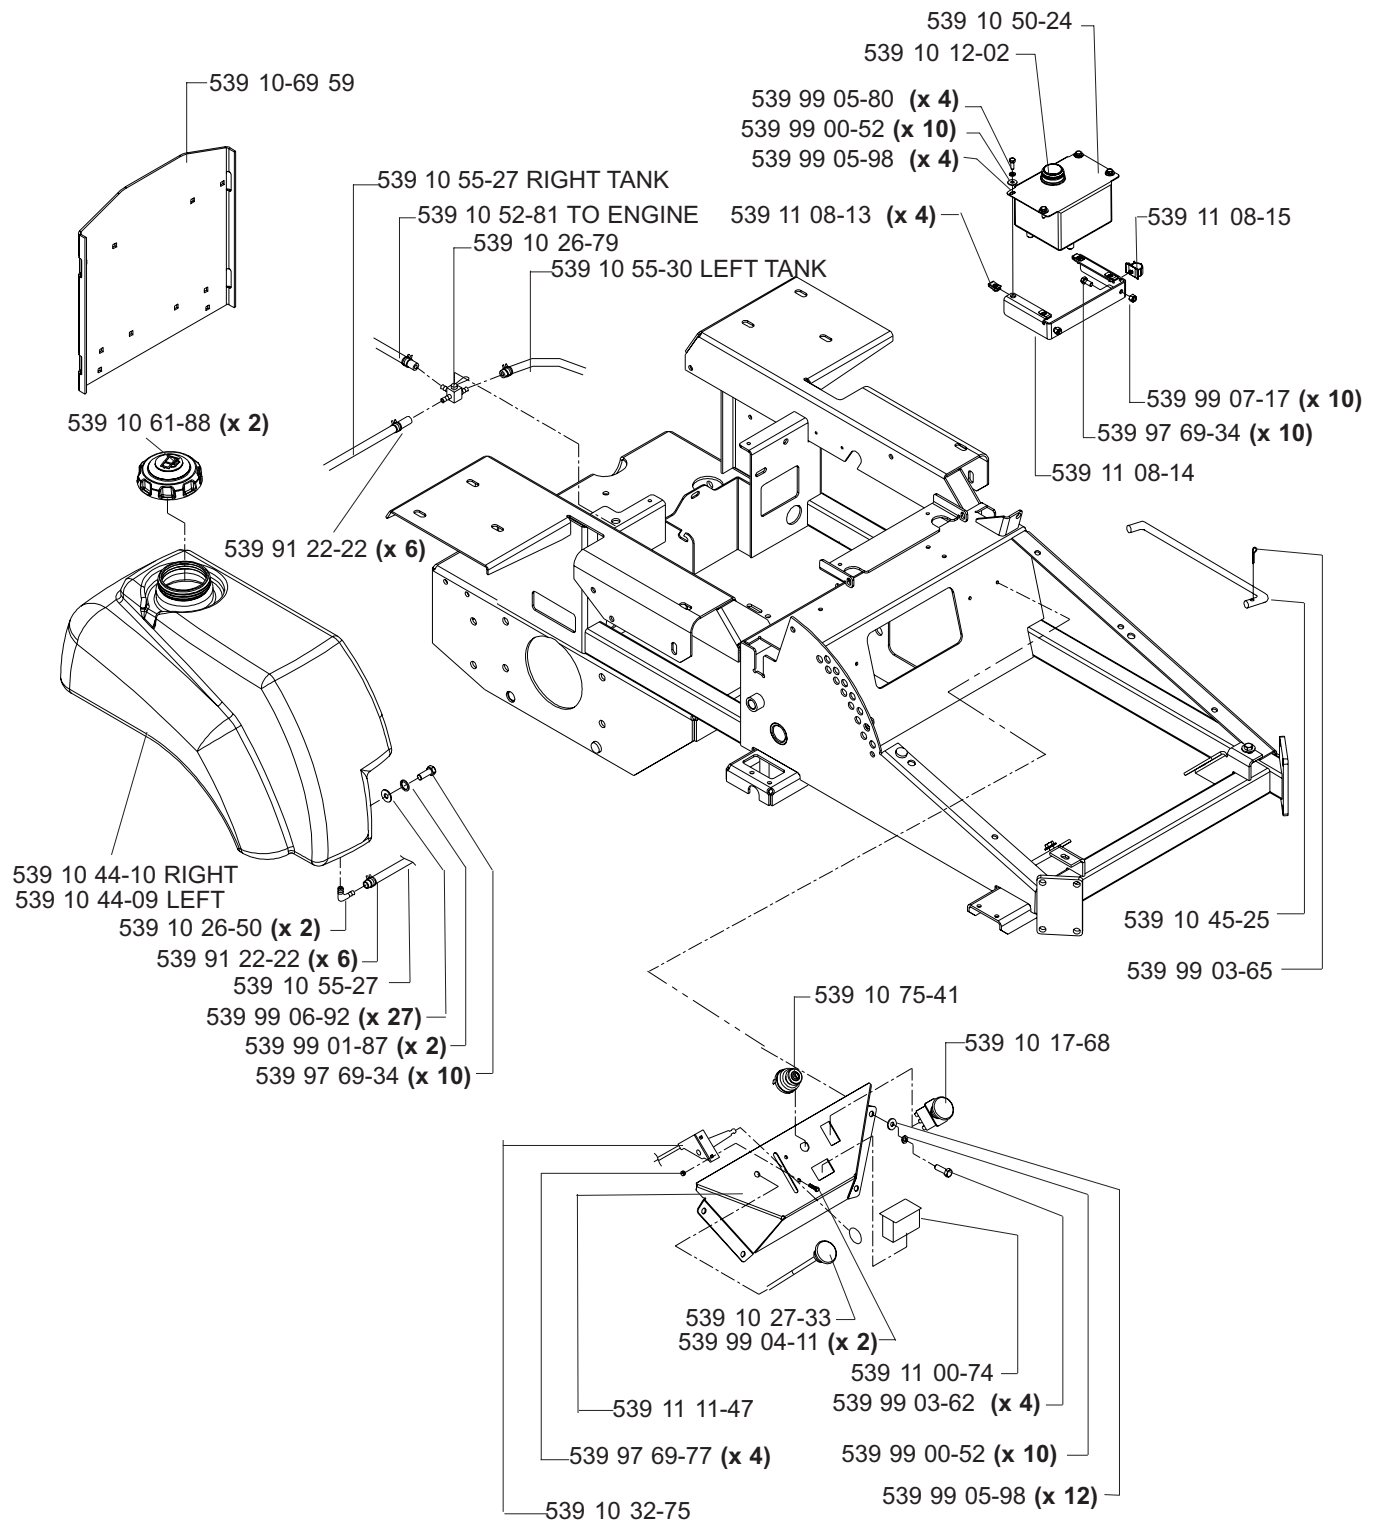

HYDRAULIC ASSEMBLY (TL)

**MODELS: 968999256, 968999258, 968999305, 968999307,
968999308, 968999332, 968999368, 968999375**

MAIN FRAME ASSEMBLY

MAIN FRAME ASSEMBLY

NOT SHOWN:

- 539 11 26-54 FLOOR PAN PAD, MODEL 968999307 ONLY
- 539 11 26-55 FOOT REST PAD, MODEL 968999307 ONLY

SEAT ASSEMBLY

MODELS: 968999256, 968999258, 968999305,
968999308, 968999332, 968999368

539 11 10-26 1 SEAT BELT (NOT SHOWN)
539 10 87-45 1 SWITCH/SNAP MOUNT KIT (NOT SHOWN)

KOHLER 24 HP & 25 HP ENGINE ASSEMBLY

MODELS: 968999307, 968999308, 968999332, 968999375

MOTION CONTROL ASSEMBLY

PARK BRAKE ASSEMBLY (TL)

**MODELS: 968999256, 968999258, 968999305, 968999307,
968999308, 968999332, 968999368, 968999375**

CASTER ARM

MODEL: 986999308

42" DECK ASSEMBLY

42" DECK ASSEMBLY

48" DECK ASSEMBLY

48" DECK ASSEMBLY

52" DECK ASSEMBLY

52" DECK ASSEMBLY

61" DECK ASSEMBLY