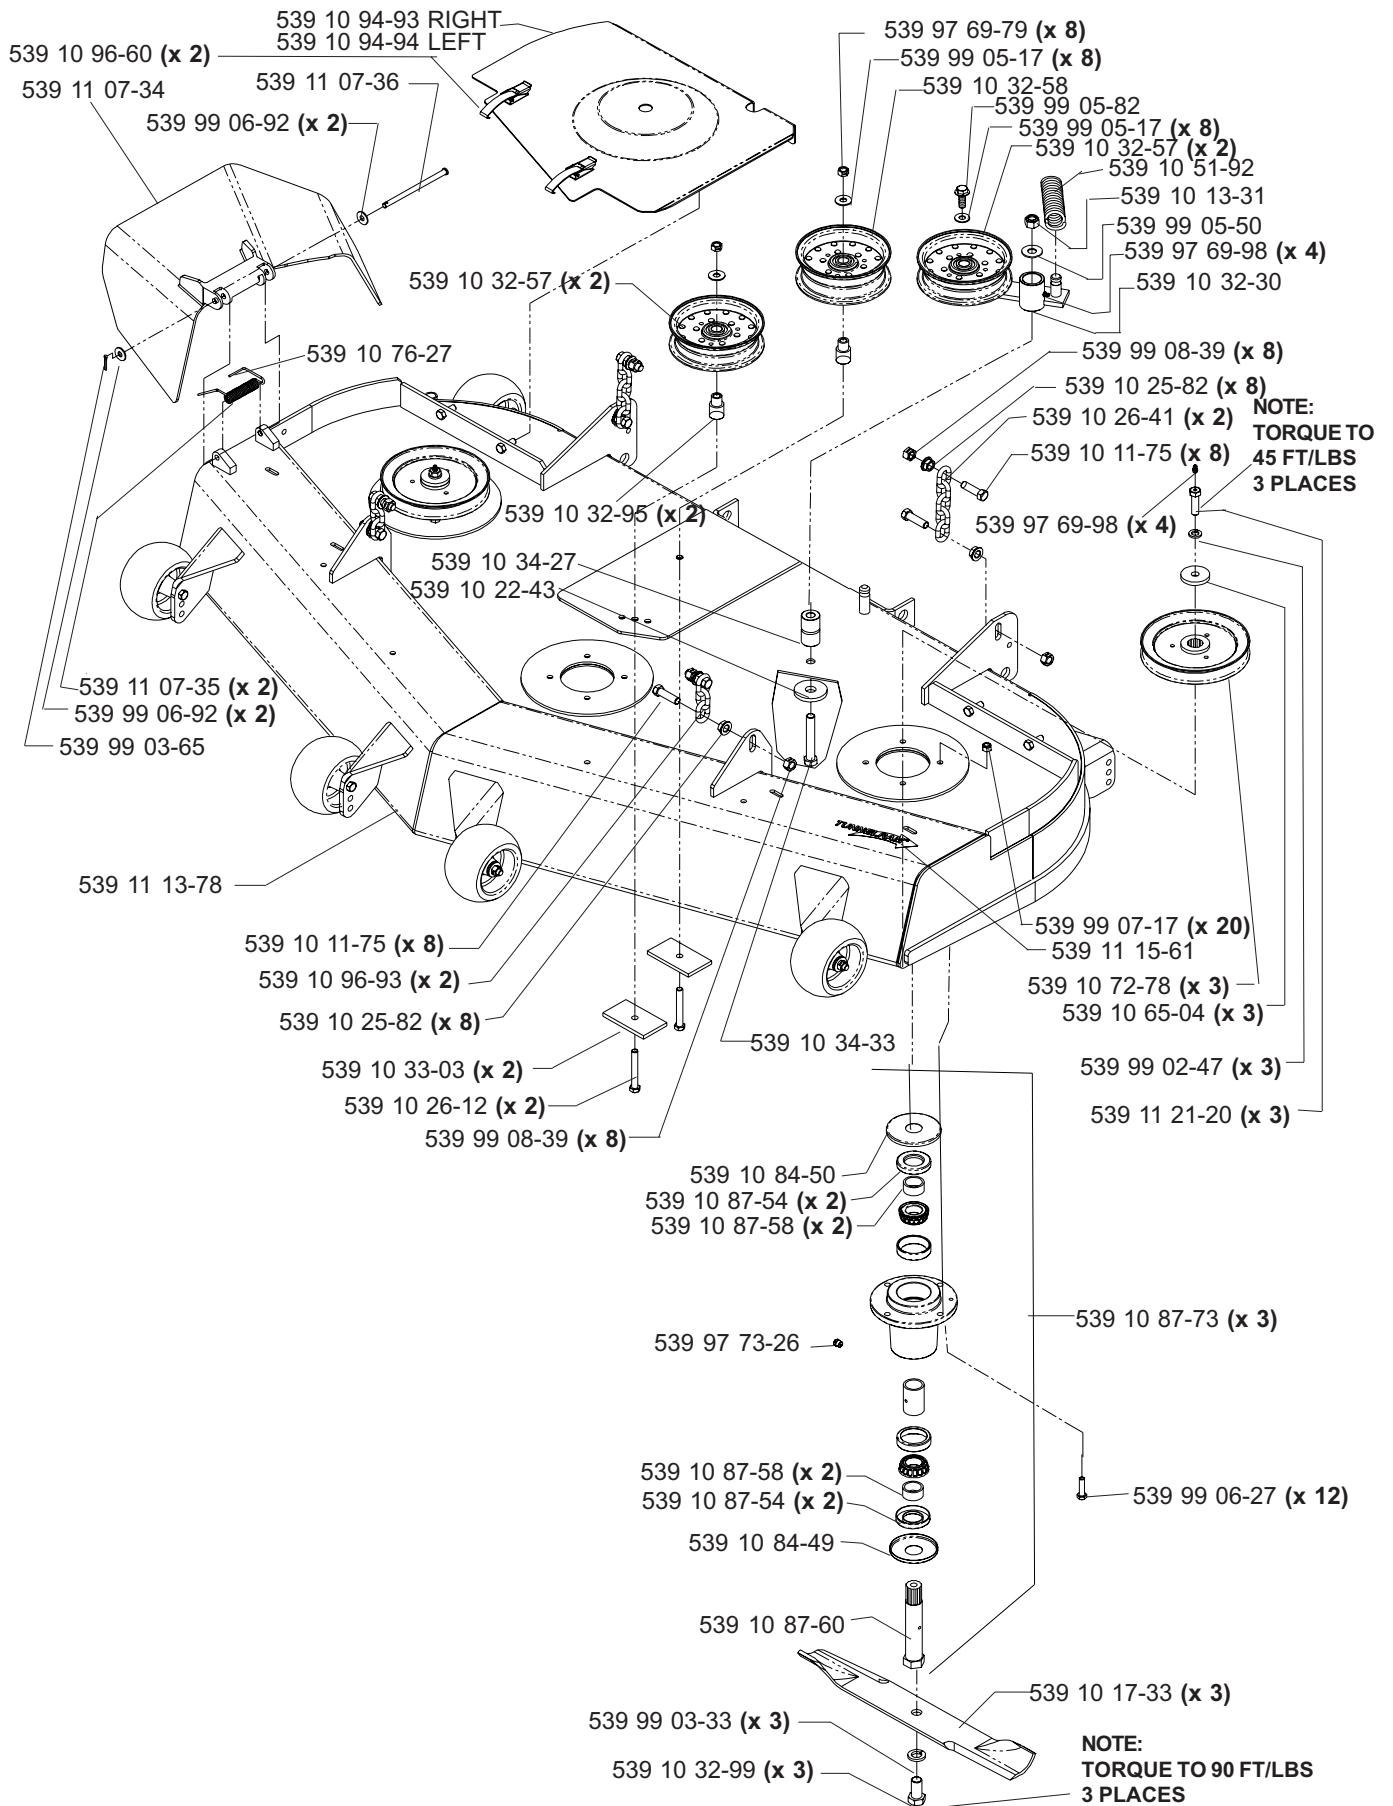

HYDRAULIC ASSEMBLY (TL)

**MODELS: 968999256, 968999258, 968999305, 968999307,
968999308, 968999332, 968999368, 968999375**

MAIN FRAME ASSEMBLY

MAIN FRAME ASSEMBLY

NOT SHOWN:

- 539 11 26-54 FLOOR PAN PAD, MODEL 968999307 ONLY
- 539 11 26-55 FOOT REST PAD, MODEL 968999307 ONLY

SEAT ASSEMBLY

MODELS: 968999256, 968999258, 968999305,
968999308, 968999332, 968999368

539 11 10-26 1 SEAT BELT (NOT SHOWN)
539 10 87-45 1 SWITCH/SNAP MOUNT KIT (NOT SHOWN)

KOHLER 24 HP & 25 HP ENGINE ASSEMBLY

MODELS: 968999307, 968999308, 968999332, 968999375

MOTION CONTROL ASSEMBLY

PARK BRAKE ASSEMBLY (TL)

**MODELS: 968999256, 968999258, 968999305, 968999307,
968999308, 968999332, 968999368, 968999375**

CASTER ARM

MODEL: 986999308

42" DECK ASSEMBLY

42" DECK ASSEMBLY

48" DECK ASSEMBLY

48" DECK ASSEMBLY

52" DECK ASSEMBLY

52" DECK ASSEMBLY

61" DECK ASSEMBLY