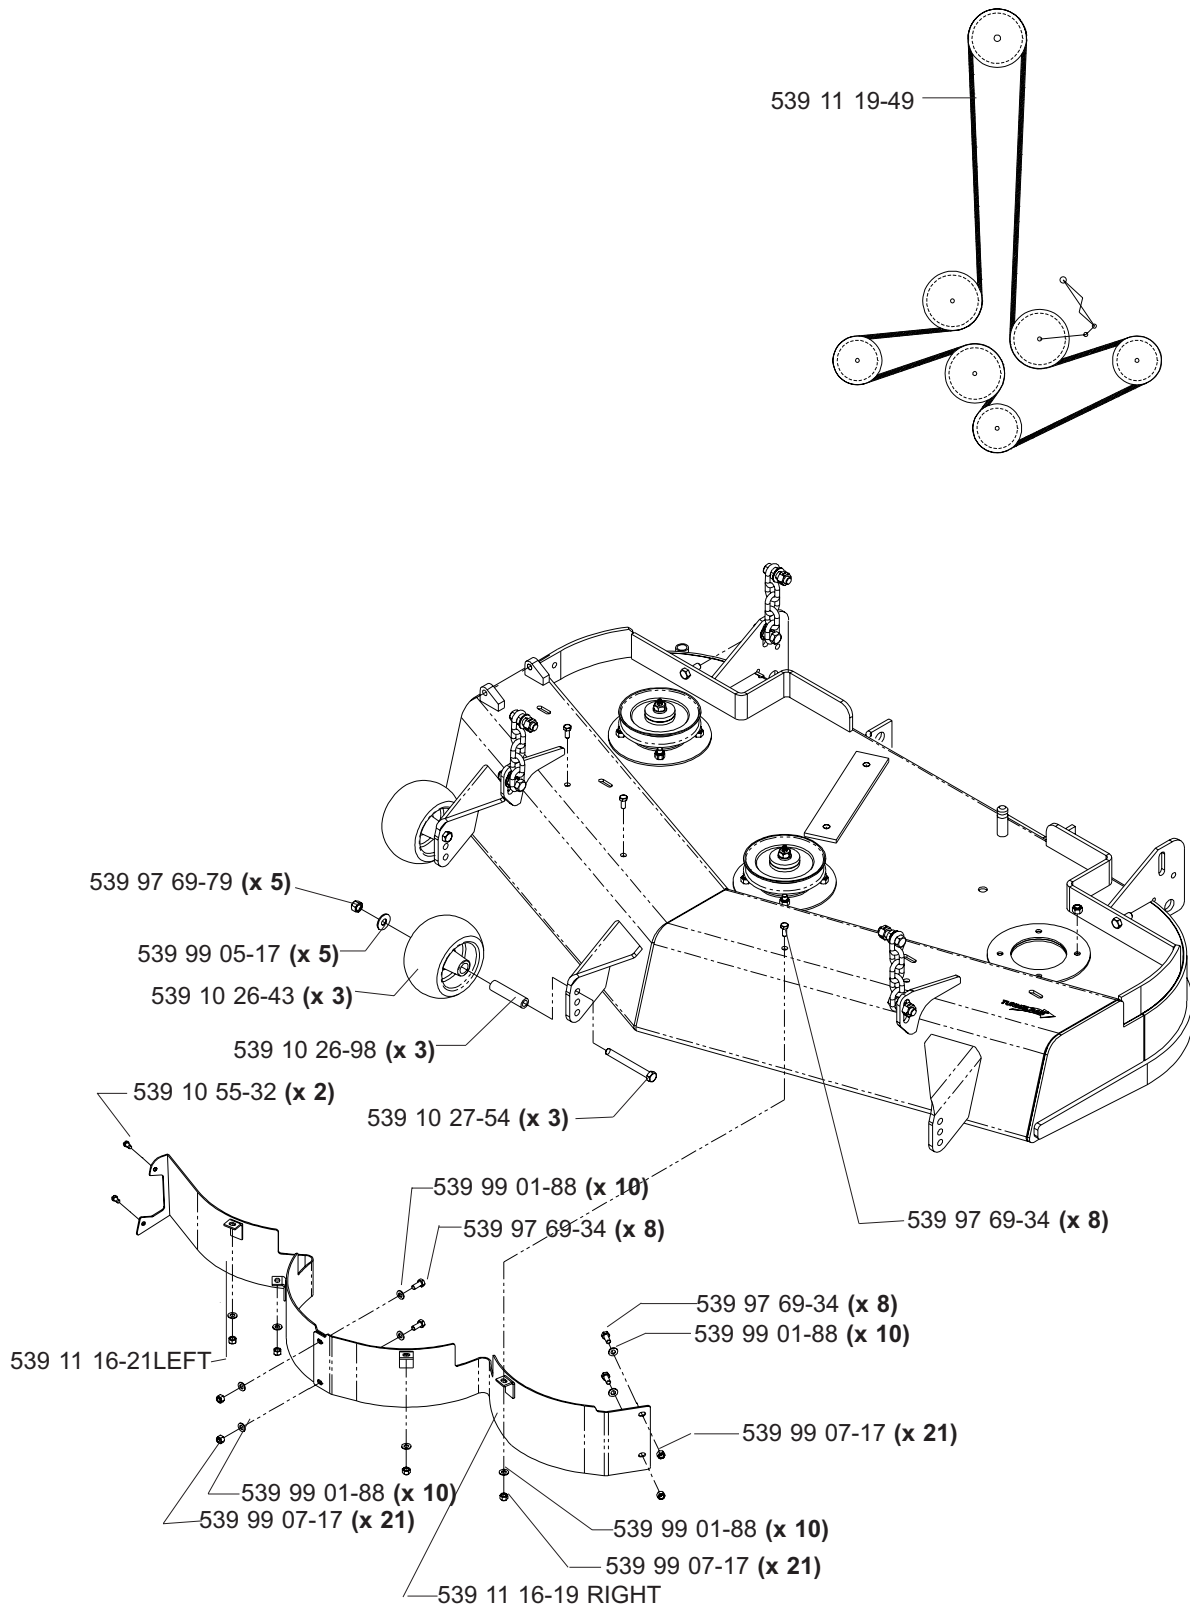

HYDRAULIC ASSEMBLY (TL)

**MODELS: 968999256, 968999258, 968999305, 968999307,
968999308, 968999332, 968999368, 968999375**

MAIN FRAME ASSEMBLY

MAIN FRAME ASSEMBLY

NOT SHOWN:

- 539 11 26-54 FLOOR PAN PAD, MODEL 968999307 ONLY
- 539 11 26-55 FOOT REST PAD, MODEL 968999307 ONLY

MODELS: 968999307, 968999308, 968999332, 968999375

MOTION CONTROL ASSEMBLY

PARK BRAKE ASSEMBLY (TL)

**MODELS: 968999256, 968999258, 968999305, 968999307,
968999308, 968999332, 968999368, 968999375**

CASTER ARM

MODEL: 986999308

42" DECK ASSEMBLY

42" DECK ASSEMBLY

48" DECK ASSEMBLY

48" DECK ASSEMBLY

52" DECK ASSEMBLY

52" DECK ASSEMBLY

61" DECK ASSEMBLY