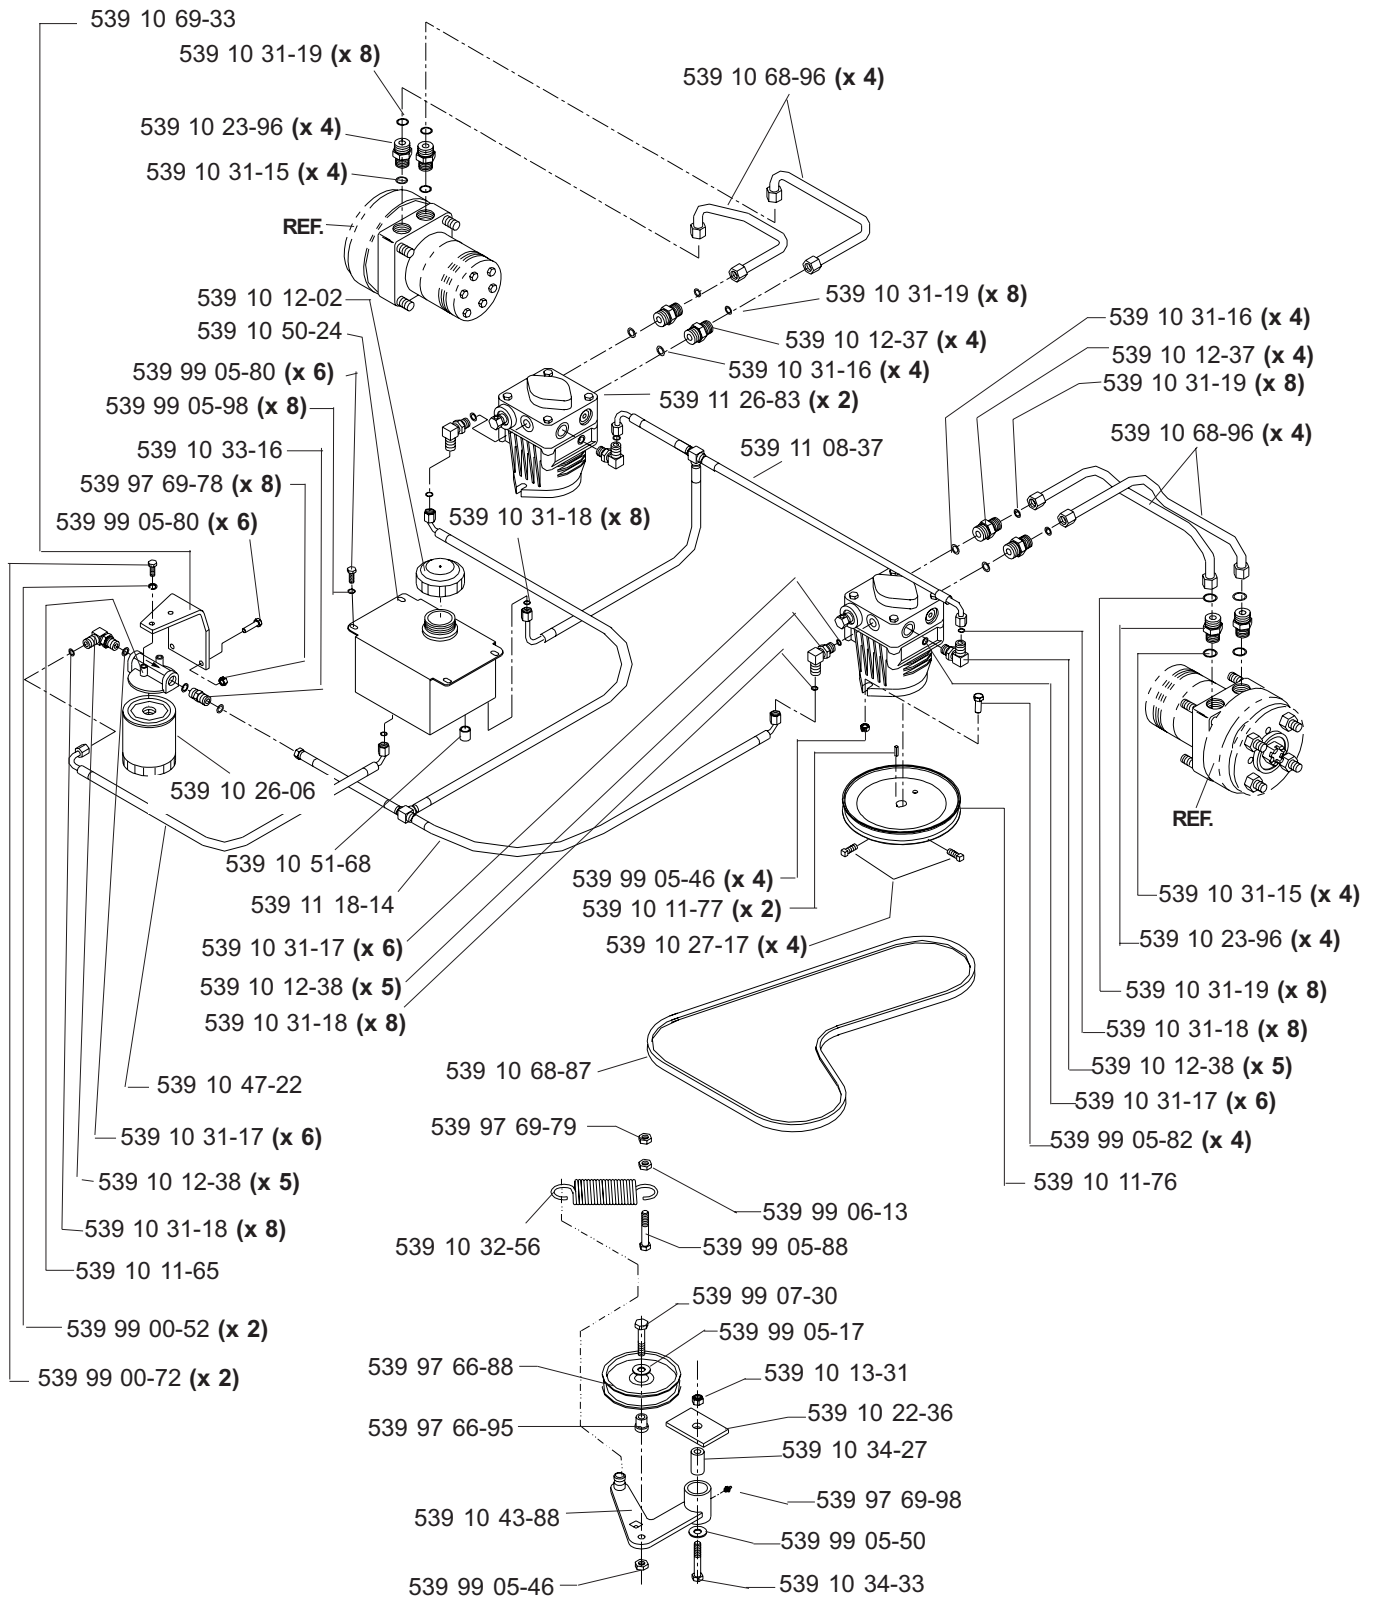

HYDRAULIC ASSEMBLY (TL)

**MODELS: 968999256, 968999258, 968999305, 968999307,
968999308, 968999332, 968999368, 968999375**

MAIN FRAME ASSEMBLY

MAIN FRAME ASSEMBLY

NOT SHOWN:

- 539 11 26-54 FLOOR PAN PAD, MODEL 968999307 ONLY
- 539 11 26-55 FOOT REST PAD, MODEL 968999307 ONLY

SEAT ASSEMBLY

MODELS: 968999256, 968999258, 968999305,
968999308, 968999332, 968999368

539 11 10-26 1 SEAT BELT (NOT SHOWN)
539 10 87-45 1 SWITCH/SNAP MOUNT KIT (NOT SHOWN)

KOHLER 24 HP & 25 HP ENGINE ASSEMBLY

MODELS: 968999307, 968999308, 968999332, 968999375

MOTION CONTROL ASSEMBLY

PARK BRAKE ASSEMBLY (TL)

**MODELS: 968999256, 968999258, 968999305, 968999307,
968999308, 968999332, 968999368, 968999375**

CASTER ARM

MODEL: 986999308

42" DECK ASSEMBLY

42" DECK ASSEMBLY

48" DECK ASSEMBLY

48" DECK ASSEMBLY

52" DECK ASSEMBLY

52" DECK ASSEMBLY

61" DECK ASSEMBLY