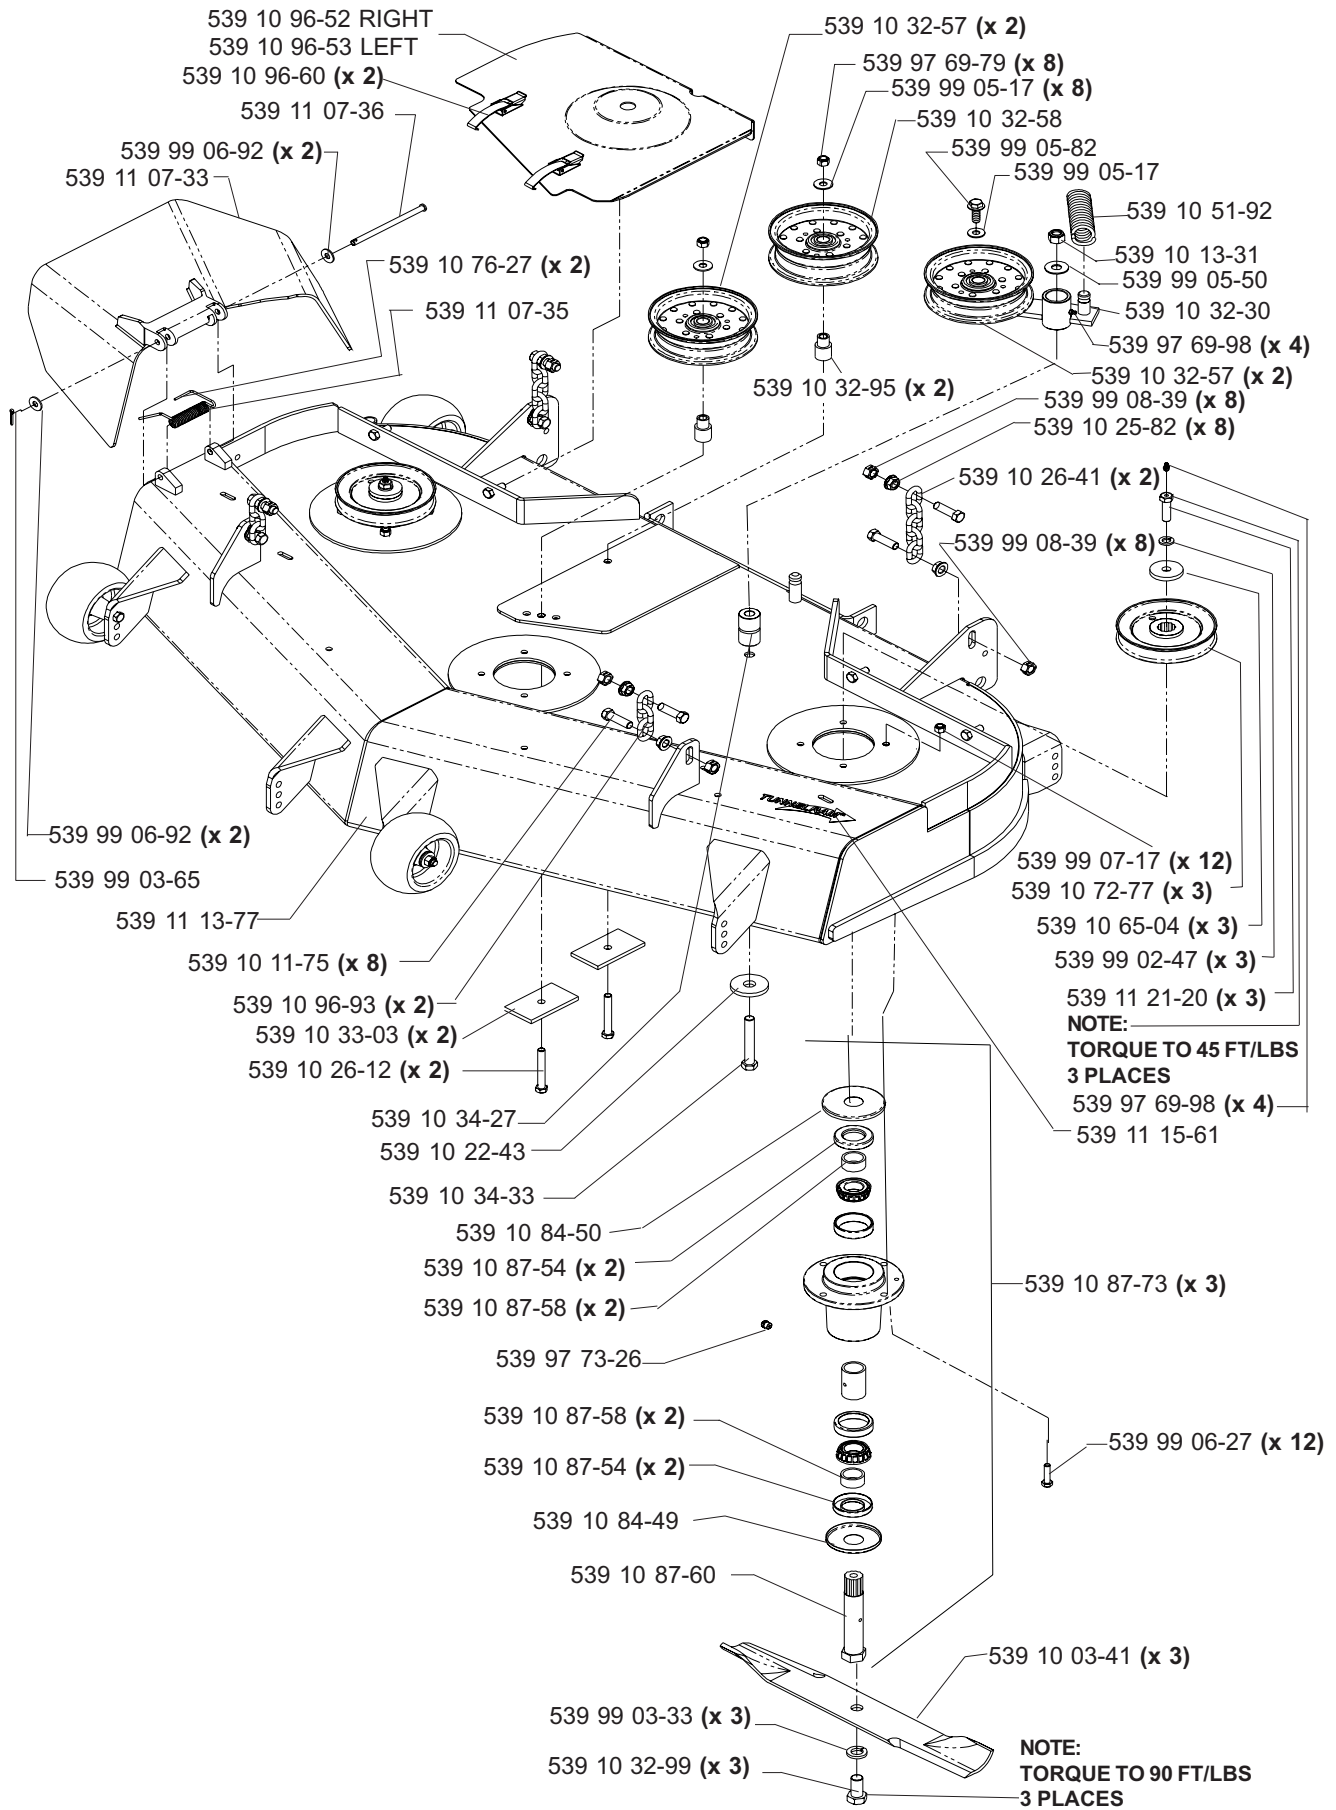

HYDRAULIC ASSEMBLY (TL)

**MODELS: 968999256, 968999258, 968999305, 968999307,
968999308, 968999332, 968999368, 968999375**

MAIN FRAME ASSEMBLY

MAIN FRAME ASSEMBLY

NOT SHOWN:

- 539 11 26-54 FLOOR PAN PAD, MODEL 968999307 ONLY
- 539 11 26-55 FOOT REST PAD, MODEL 968999307 ONLY

SEAT ASSEMBLY

MODELS: 968999256, 968999258, 968999305,
968999308, 968999332, 968999368

539 11 10-26 1 SEAT BELT (NOT SHOWN)
539 10 87-45 1 SWITCH/SNAP MOUNT KIT (NOT SHOWN)

KOHLER 24 HP & 25 HP ENGINE ASSEMBLY

MODELS: 968999307, 968999308, 968999332, 968999375

MOTION CONTROL ASSEMBLY

PARK BRAKE ASSEMBLY (TL)

**MODELS: 968999256, 968999258, 968999305, 968999307,
968999308, 968999332, 968999368, 968999375**

CASTER ARM

MODEL: 986999308

42" DECK ASSEMBLY

42" DECK ASSEMBLY

48" DECK ASSEMBLY

48" DECK ASSEMBLY

52" DECK ASSEMBLY

52" DECK ASSEMBLY

61" DECK ASSEMBLY