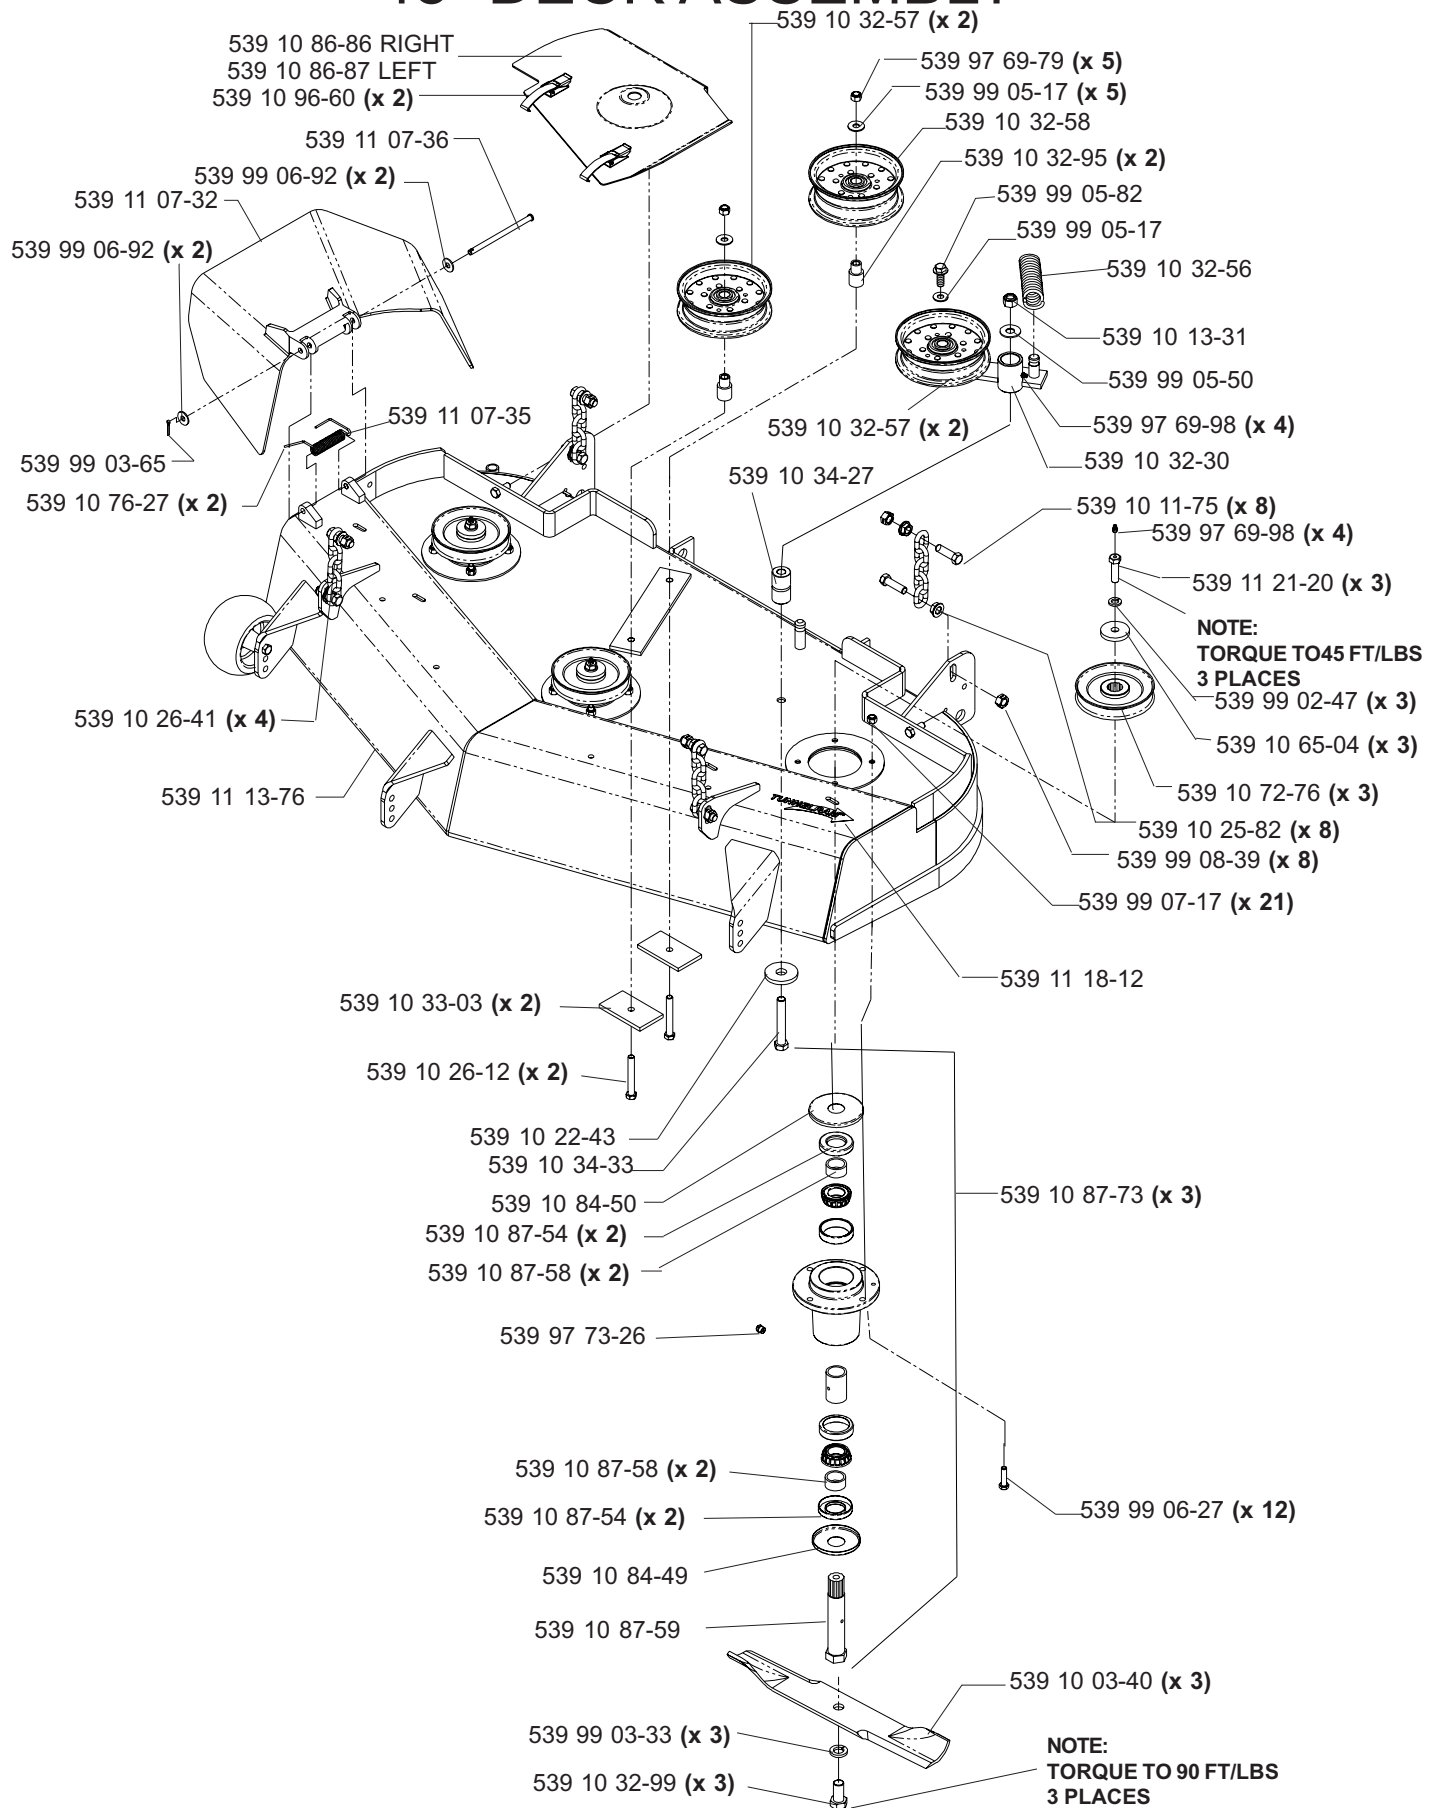

HYDRAULIC ASSEMBLY (TL)

**MODELS: 968999256, 968999258, 968999305, 968999307,
968999308, 968999332, 968999368, 968999375**

MAIN FRAME ASSEMBLY

MAIN FRAME ASSEMBLY

NOT SHOWN:

- 539 11 26-54 FLOOR PAN PAD, MODEL 968999307 ONLY
- 539 11 26-55 FOOT REST PAD, MODEL 968999307 ONLY

SEAT ASSEMBLY

MODELS: 968999256, 968999258, 968999305,
968999308, 968999332, 968999368

539 11 10-26 1 SEAT BELT (NOT SHOWN)
539 10 87-45 1 SWITCH/SNAP MOUNT KIT (NOT SHOWN)

KOHLER 24 HP & 25 HP ENGINE ASSEMBLY

MODELS: 968999307, 968999308, 968999332, 968999375

MOTION CONTROL ASSEMBLY

PARK BRAKE ASSEMBLY (TL)

**MODELS: 968999256, 968999258, 968999305, 968999307,
968999308, 968999332, 968999368, 968999375**

CASTER ARM

MODEL: 986999308

42" DECK ASSEMBLY

42" DECK ASSEMBLY

48" DECK ASSEMBLY

48" DECK ASSEMBLY

52" DECK ASSEMBLY

52" DECK ASSEMBLY

61" DECK ASSEMBLY