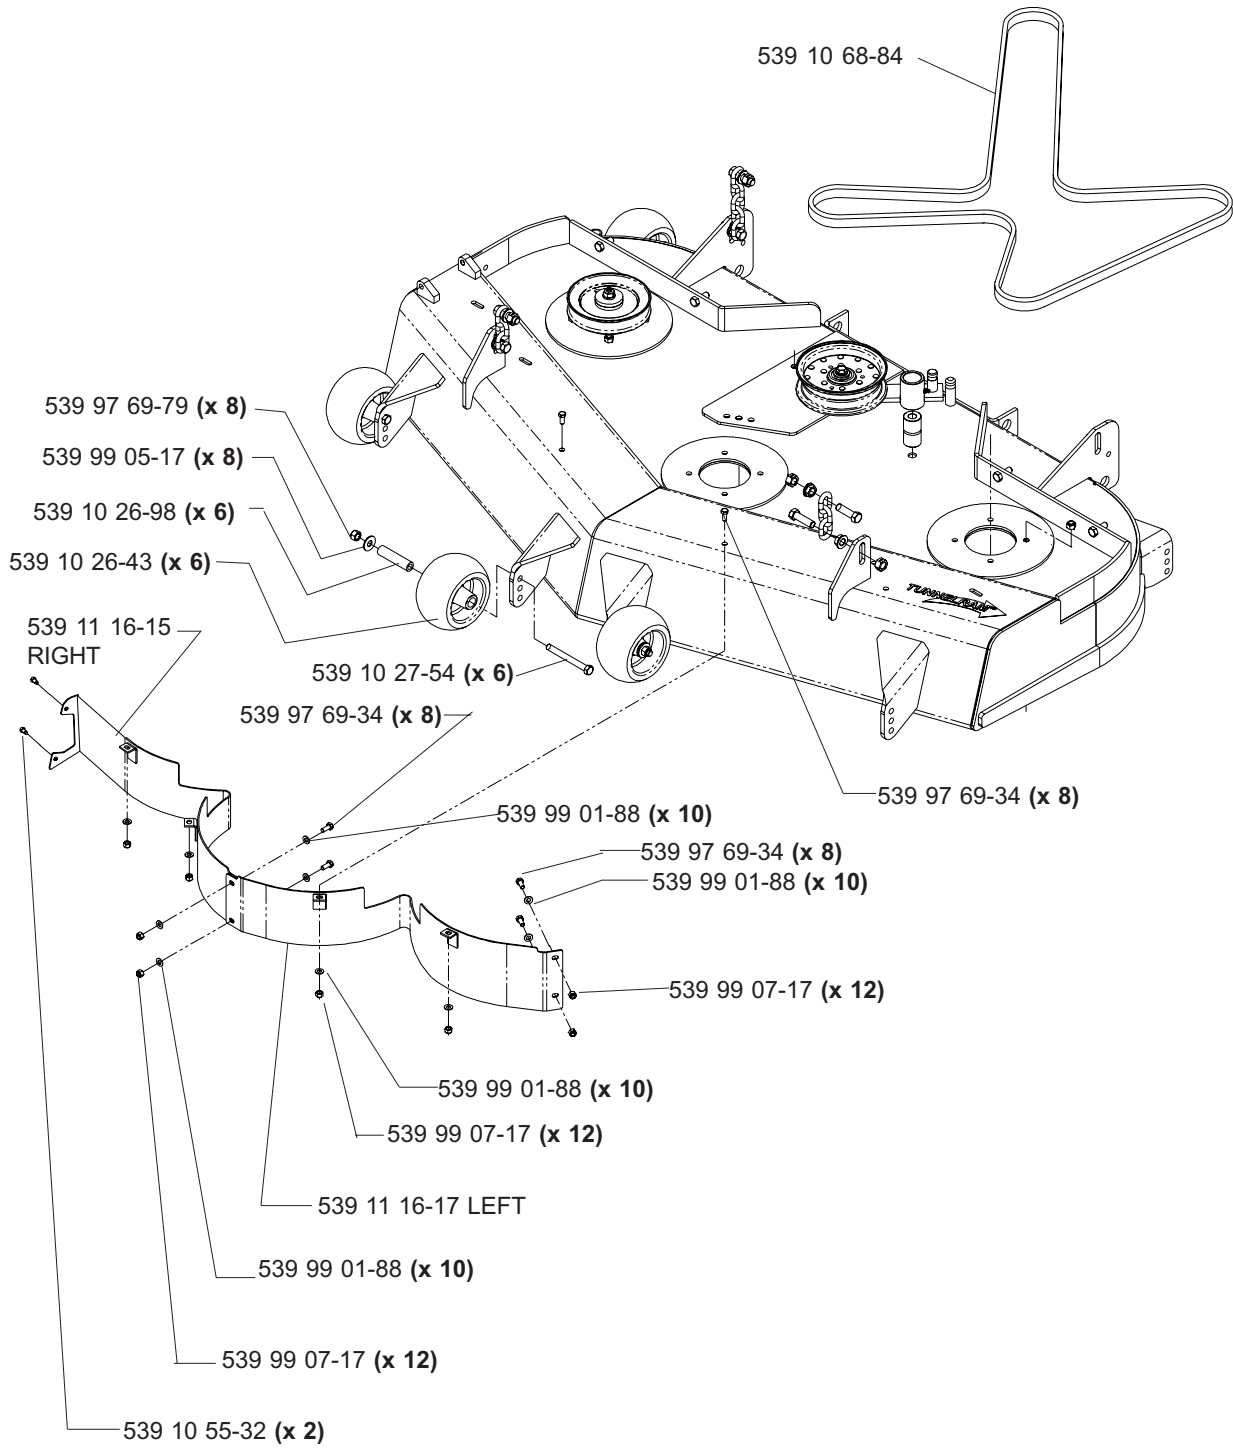

HYDRAULIC ASSEMBLY (TL)

**MODELS: 968999256, 968999258, 968999305, 968999307,
968999308, 968999332, 968999368, 968999375**

MAIN FRAME ASSEMBLY

MAIN FRAME ASSEMBLY

NOT SHOWN:

- 539 11 26-54 FLOOR PAN PAD, MODEL 968999307 ONLY
- 539 11 26-55 FOOT REST PAD, MODEL 968999307 ONLY

MODELS: 968999307, 968999308, 968999332, 968999375

MOTION CONTROL ASSEMBLY

PARK BRAKE ASSEMBLY (TL)

**MODELS: 968999256, 968999258, 968999305, 968999307,
968999308, 968999332, 968999368, 968999375**

CASTER ARM

MODEL: 986999308

42" DECK ASSEMBLY

42" DECK ASSEMBLY

48" DECK ASSEMBLY

48" DECK ASSEMBLY

52" DECK ASSEMBLY

52" DECK ASSEMBLY

61" DECK ASSEMBLY

61" DECK ASSEMBLY

DECK LIFT ASSEMBLY

WIRING ASSEMBLY

DECALS

539 10 26-70 DECAL, FUEL VALVE (NOT SHOWN)

LIFT PEDAL MAY BE OPTIONAL

ROPS