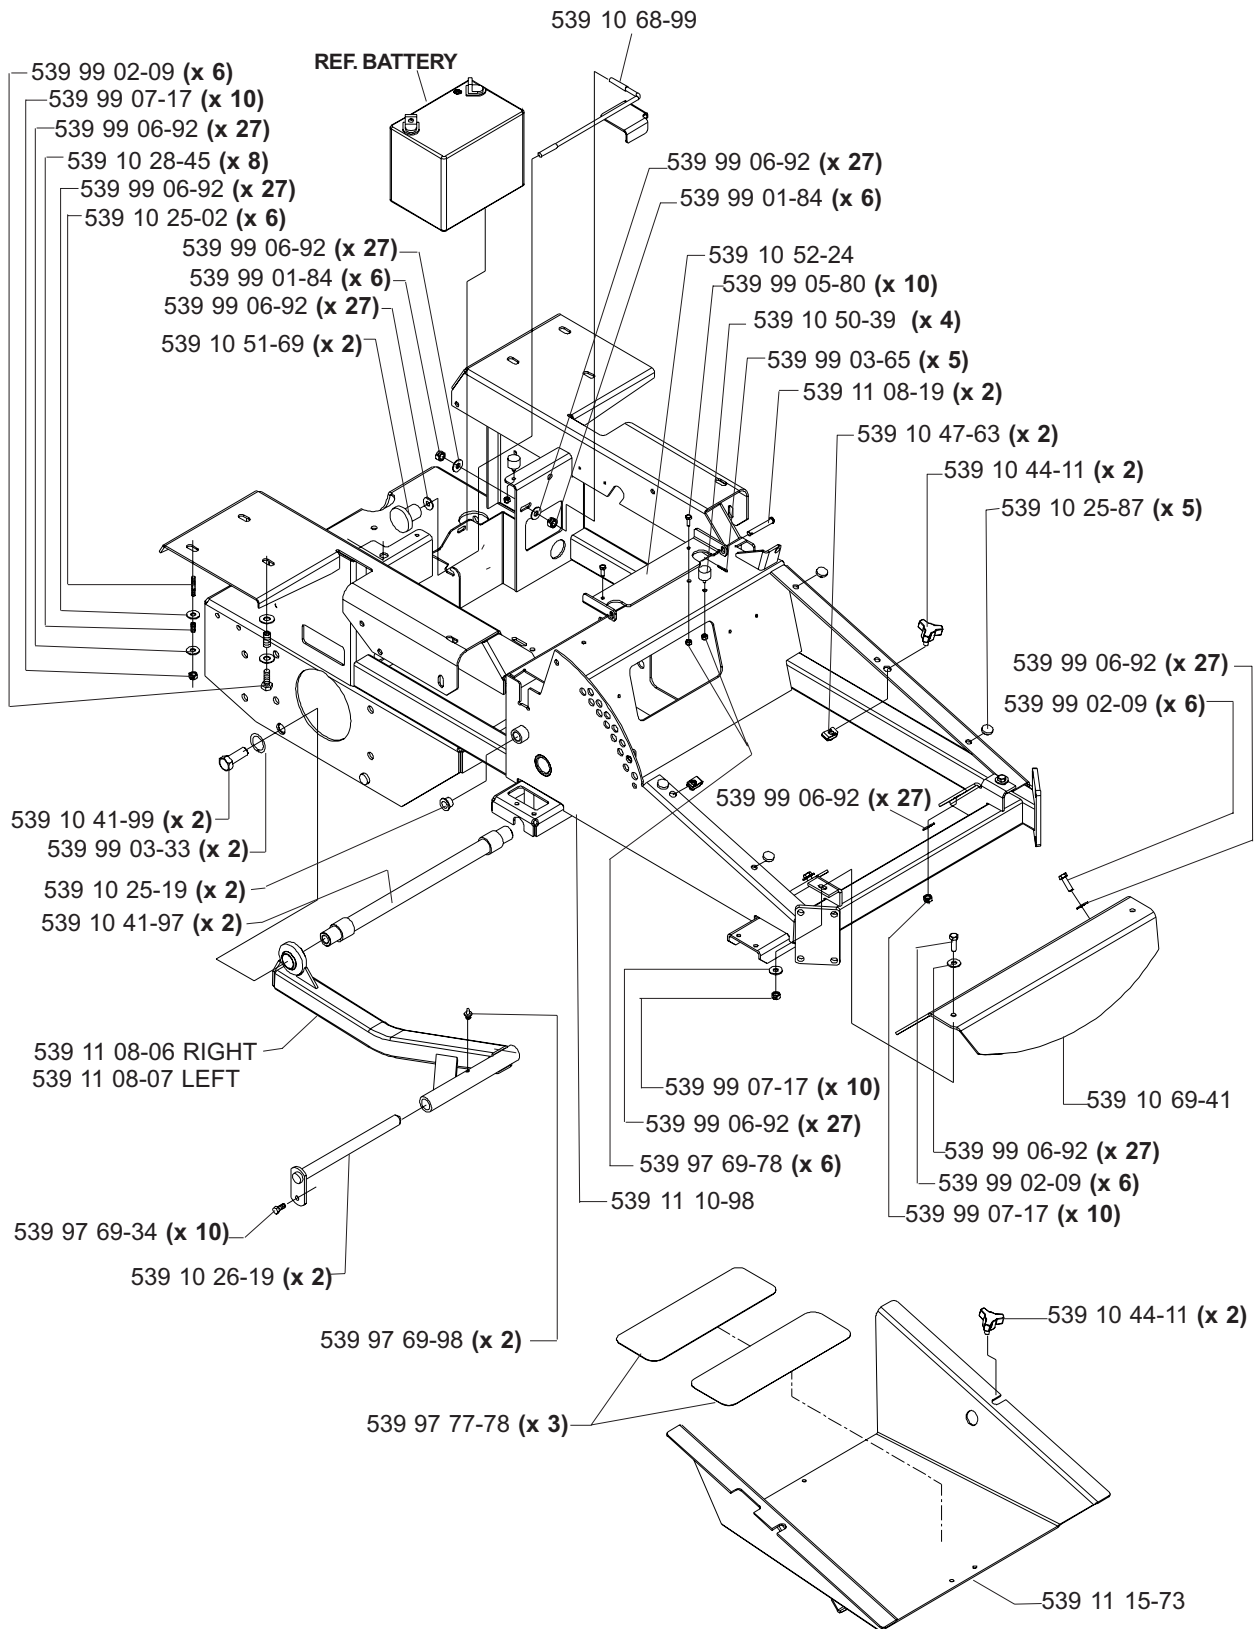

HYDRAULIC ASSEMBLY (TL)

**MODELS: 968999256, 968999258, 968999305, 968999307,
968999308, 968999332, 968999368, 968999375**

MAIN FRAME ASSEMBLY

MAIN FRAME ASSEMBLY

NOT SHOWN:

- 539 11 26-54 FLOOR PAN PAD, MODEL 968999307 ONLY
- 539 11 26-55 FOOT REST PAD, MODEL 968999307 ONLY

SEAT ASSEMBLY

MODELS: 968999256, 968999258, 968999305,
968999308, 968999332, 968999368

539 11 10-26 1 SEAT BELT (NOT SHOWN)
539 10 87-45 1 SWITCH/SNAP MOUNT KIT (NOT SHOWN)

KOHLER 24 HP & 25 HP ENGINE ASSEMBLY

MODELS: 968999307, 968999308, 968999332, 968999375

MOTION CONTROL ASSEMBLY

PARK BRAKE ASSEMBLY (TL)

**MODELS: 968999256, 968999258, 968999305, 968999307,
968999308, 968999332, 968999368, 968999375**

CASTER ARM

MODEL: 986999308

42" DECK ASSEMBLY

42" DECK ASSEMBLY

48" DECK ASSEMBLY

48" DECK ASSEMBLY

52" DECK ASSEMBLY

52" DECK ASSEMBLY

61" DECK ASSEMBLY