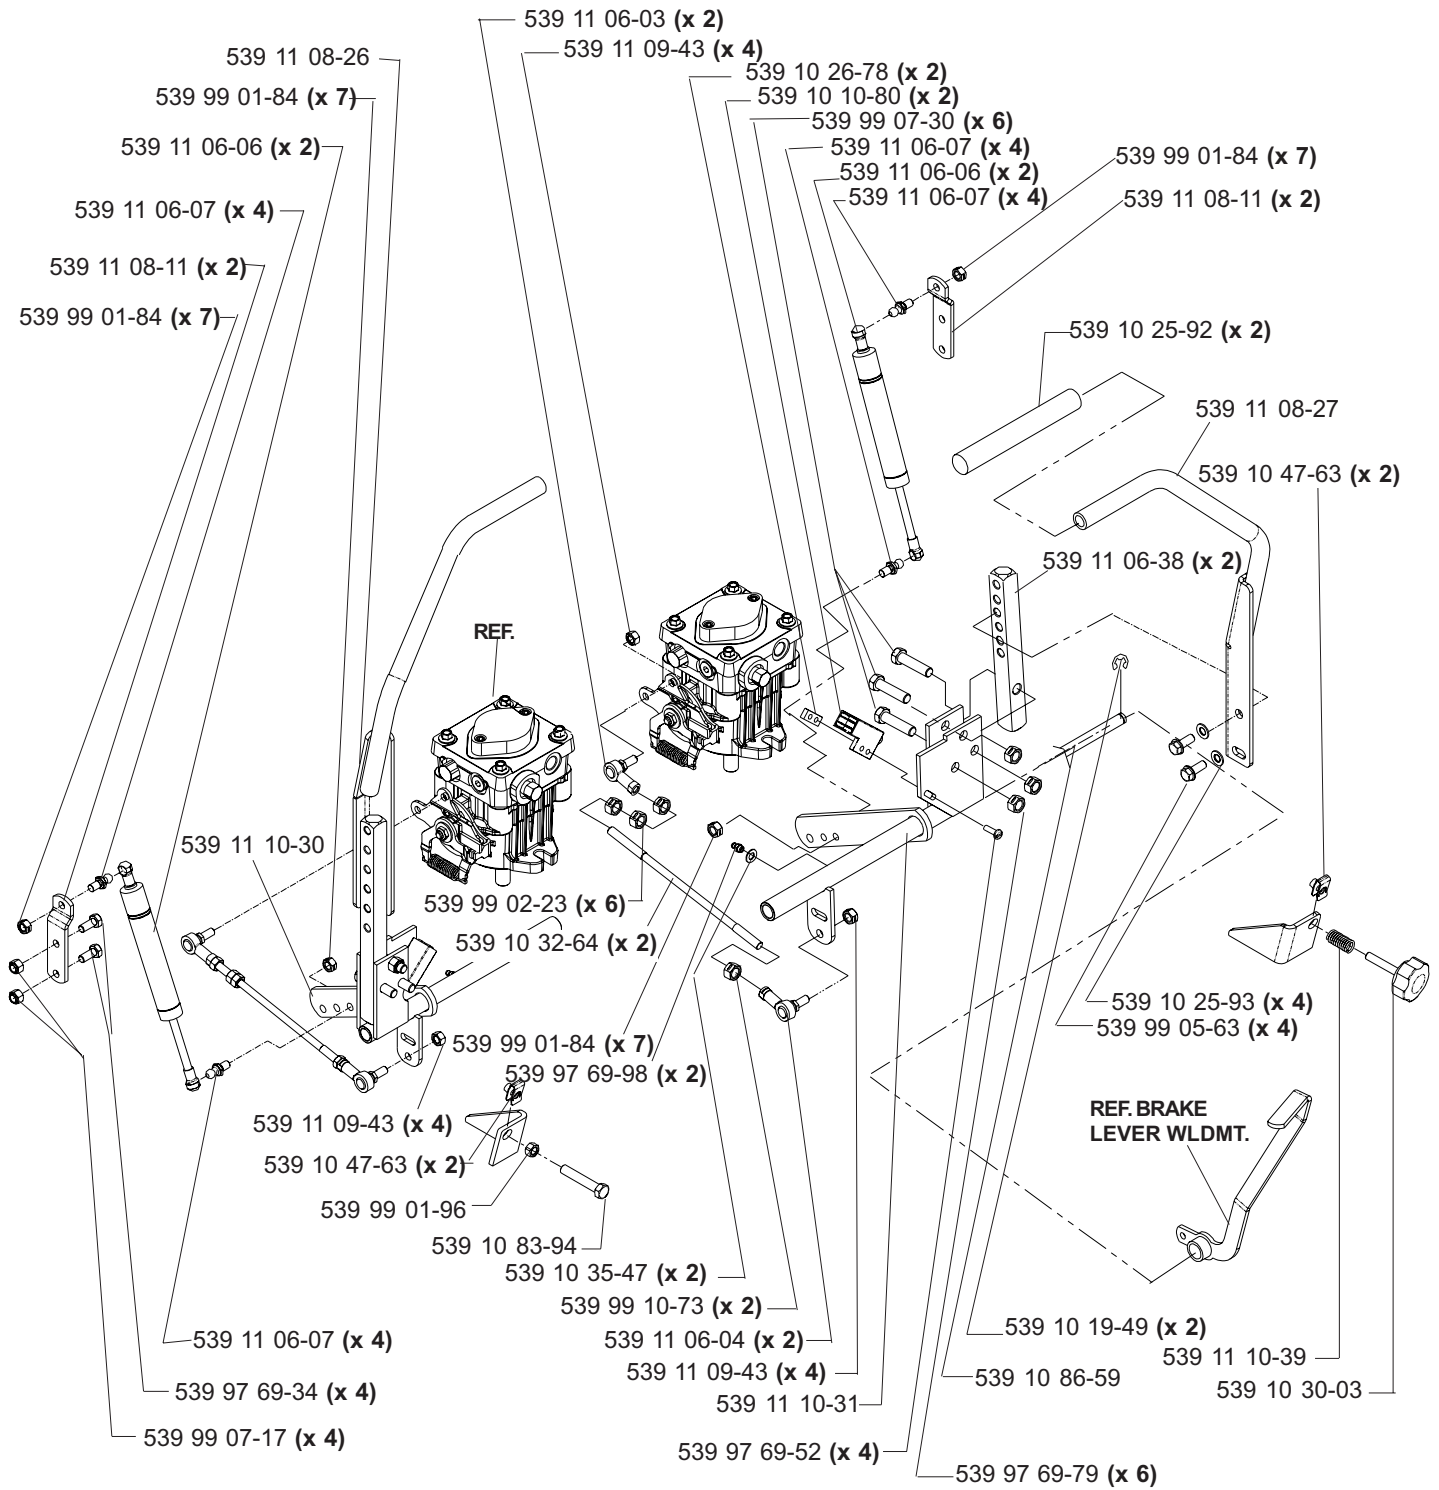

HYDRAULIC ASSEMBLY (TL)

**MODELS: 968999256, 968999258, 968999305, 968999307,
968999308, 968999332, 968999368, 968999375**

MAIN FRAME ASSEMBLY

MAIN FRAME ASSEMBLY

NOT SHOWN:

- 539 11 26-54 FLOOR PAN PAD, MODEL 968999307 ONLY
- 539 11 26-55 FOOT REST PAD, MODEL 968999307 ONLY

SEAT ASSEMBLY

MODELS: 968999256, 968999258, 968999305,
968999308, 968999332, 968999368

539 11 10-26 1 SEAT BELT (NOT SHOWN)
539 10 87-45 1 SWITCH/SNAP MOUNT KIT (NOT SHOWN)

KOHLER 24 HP & 25 HP ENGINE ASSEMBLY

MODELS: 968999307, 968999308, 968999332, 968999375

MOTION CONTROL ASSEMBLY

PARK BRAKE ASSEMBLY (TL)

**MODELS: 968999256, 968999258, 968999305, 968999307,
968999308, 968999332, 968999368, 968999375**

CASTER ARM

MODEL: 986999308

42" DECK ASSEMBLY

42" DECK ASSEMBLY

48" DECK ASSEMBLY

48" DECK ASSEMBLY

52" DECK ASSEMBLY

52" DECK ASSEMBLY

61" DECK ASSEMBLY