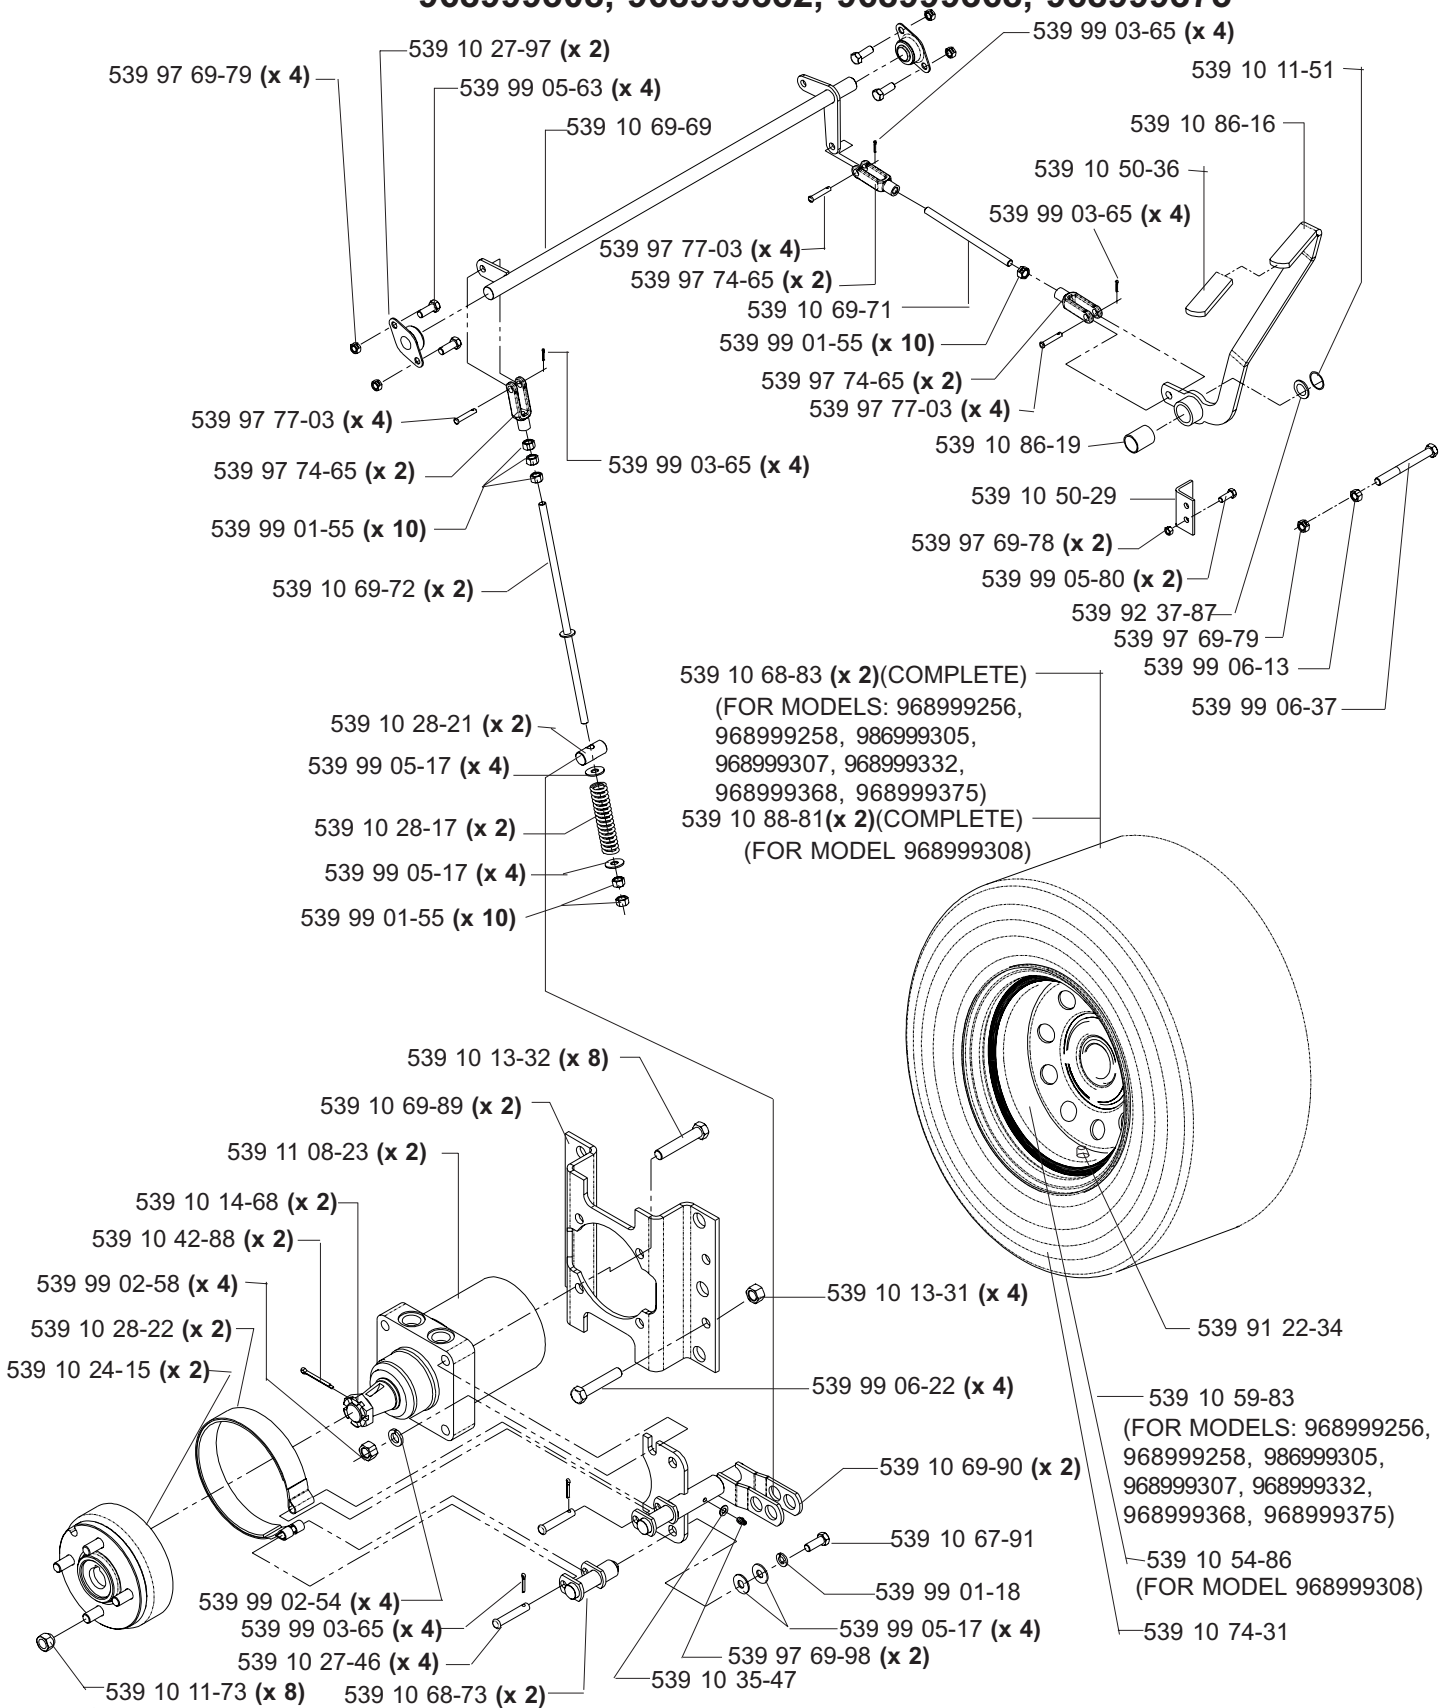

HYDRAULIC ASSEMBLY (TL)

**MODELS: 968999256, 968999258, 968999305, 968999307,
968999308, 968999332, 968999368, 968999375**

MAIN FRAME ASSEMBLY

MAIN FRAME ASSEMBLY

NOT SHOWN:

- 539 11 26-54 FLOOR PAN PAD, MODEL 968999307 ONLY
- 539 11 26-55 FOOT REST PAD, MODEL 968999307 ONLY

SEAT ASSEMBLY

MODELS: 968999256, 968999258, 968999305,
968999308, 968999332, 968999368

539 11 10-26 1 SEAT BELT (NOT SHOWN)
539 10 87-45 1 SWITCH/SNAP MOUNT KIT (NOT SHOWN)

KOHLER 24 HP & 25 HP ENGINE ASSEMBLY

MODELS: 968999307, 968999308, 968999332, 968999375

MOTION CONTROL ASSEMBLY

PARK BRAKE ASSEMBLY (TL)

**MODELS: 968999256, 968999258, 968999305, 968999307,
968999308, 968999332, 968999368, 968999375**

CASTER ARM

MODEL: 986999308

42" DECK ASSEMBLY

42" DECK ASSEMBLY

48" DECK ASSEMBLY

48" DECK ASSEMBLY

52" DECK ASSEMBLY

52" DECK ASSEMBLY

61" DECK ASSEMBLY