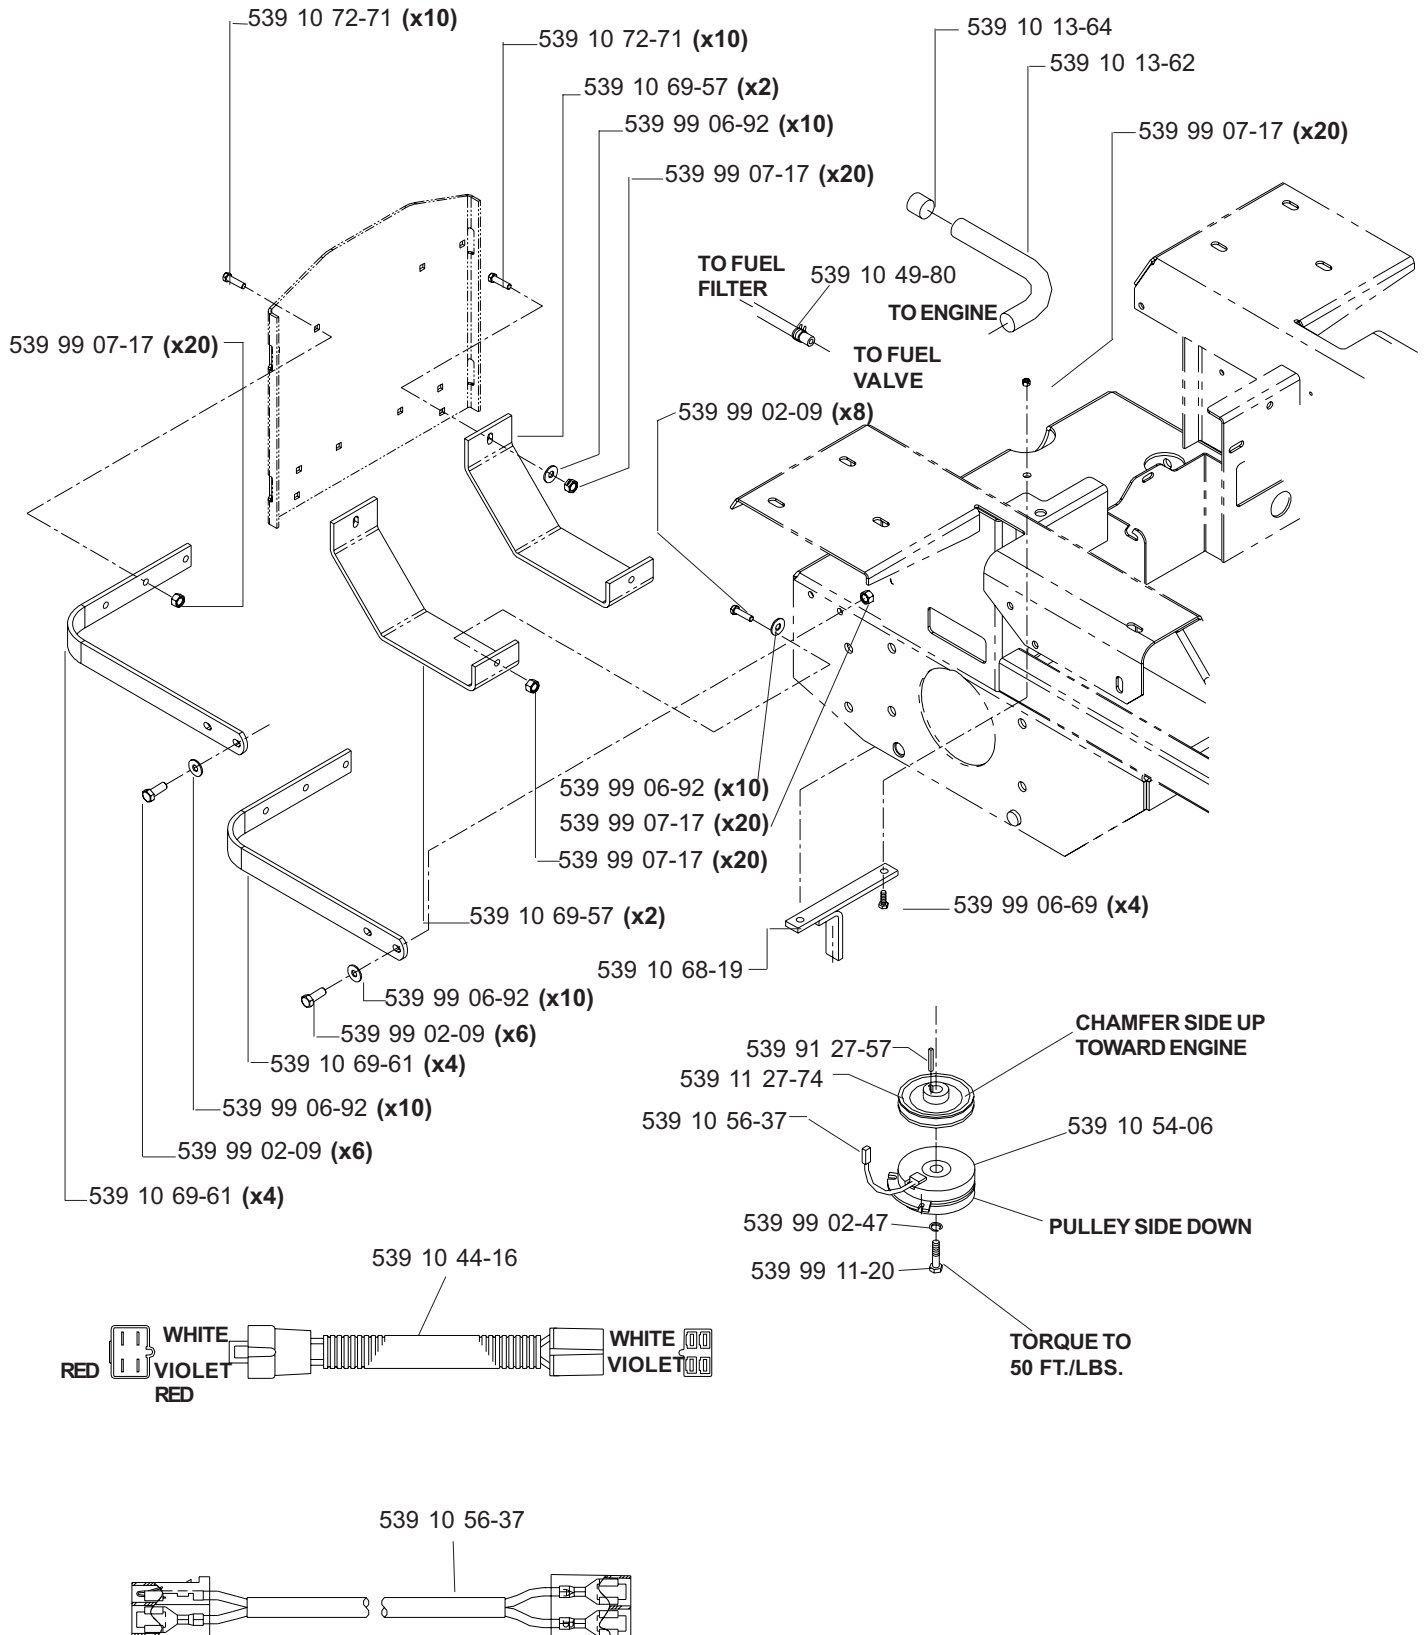

HYDRAULIC ASSEMBLY (TL)

**MODELS: 968999256, 968999258, 968999305, 968999307,
968999308, 968999332, 968999368, 968999375**

MAIN FRAME ASSEMBLY

MAIN FRAME ASSEMBLY

NOT SHOWN:

- 539 11 26-54 FLOOR PAN PAD, MODEL 968999307 ONLY
- 539 11 26-55 FOOT REST PAD, MODEL 968999307 ONLY

SEAT ASSEMBLY

MODELS: 968999256, 968999258, 968999305,
968999308, 968999332, 968999368

539 11 10-26 1 SEAT BELT (NOT SHOWN)
539 10 87-45 1 SWITCH/SNAP MOUNT KIT (NOT SHOWN)

KOHLER 24 HP & 25 HP ENGINE ASSEMBLY

MODELS: 968999307, 968999308, 968999332, 968999375

MOTION CONTROL ASSEMBLY

PARK BRAKE ASSEMBLY (TL)

**MODELS: 968999256, 968999258, 968999305, 968999307,
968999308, 968999332, 968999368, 968999375**

CASTER ARM

MODEL: 986999308

42" DECK ASSEMBLY

42" DECK ASSEMBLY

48" DECK ASSEMBLY

48" DECK ASSEMBLY

52" DECK ASSEMBLY

52" DECK ASSEMBLY

61" DECK ASSEMBLY