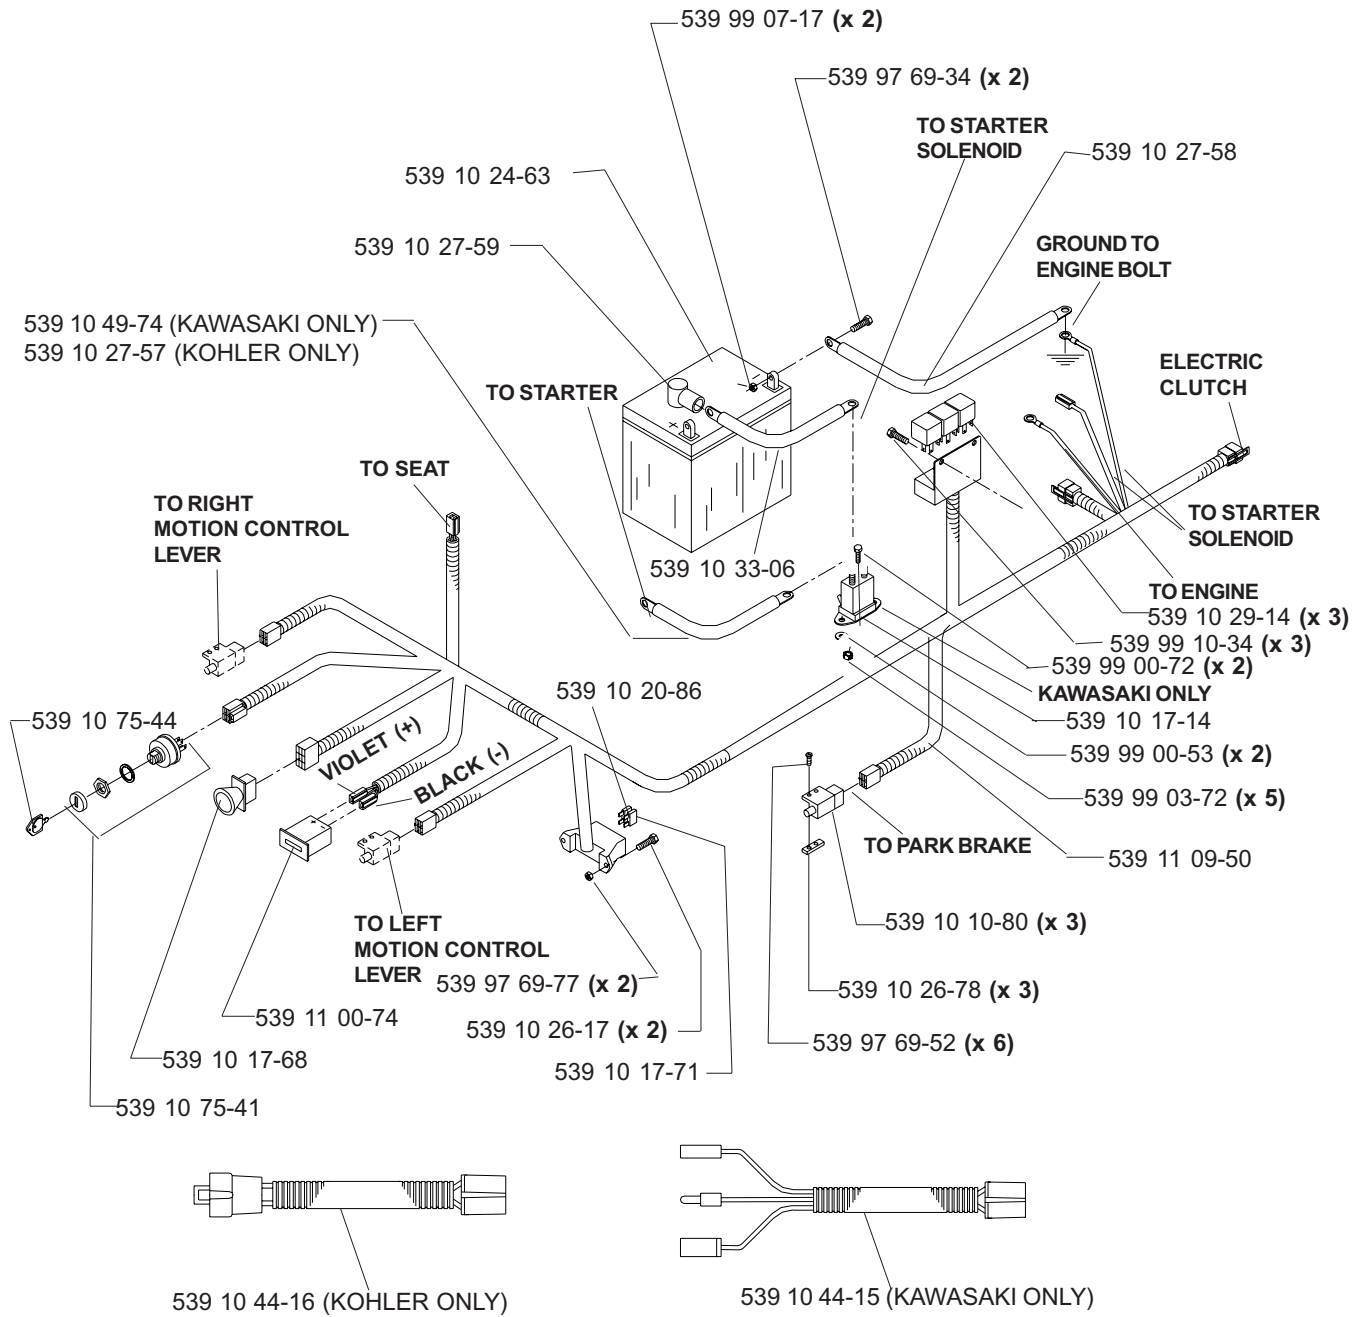

SEAT ASSEMBLY

MODELS: 968999256, 968999258, 968999305,
968999308, 968999332, 968999368

539 11 10-26 1 SEAT BELT (NOT SHOWN)
539 10 87-45 1 SWITCH/SNAP MOUNT KIT (NOT SHOWN)

KOHLER 24 HP & 25 HP ENGINE ASSEMBLY

MODELS: 968999307, 968999308, 968999332, 968999375

MOTION CONTROL ASSEMBLY

PARK BRAKE ASSEMBLY (TL)

**MODELS: 968999256, 968999258, 968999305, 968999307,
968999308, 968999332, 968999368, 968999375**

CASTER ARM

MODEL: 986999308

42" DECK ASSEMBLY

42" DECK ASSEMBLY

48" DECK ASSEMBLY

48" DECK ASSEMBLY

52" DECK ASSEMBLY

52" DECK ASSEMBLY

61" DECK ASSEMBLY

61" DECK ASSEMBLY

DECK LIFT ASSEMBLY

WIRING ASSEMBLY

DECALS

539 10 26-70 DECAL, FUEL VALVE (NOT SHOWN)

LIFT PEDAL MAY BE OPTIONAL

ROPS