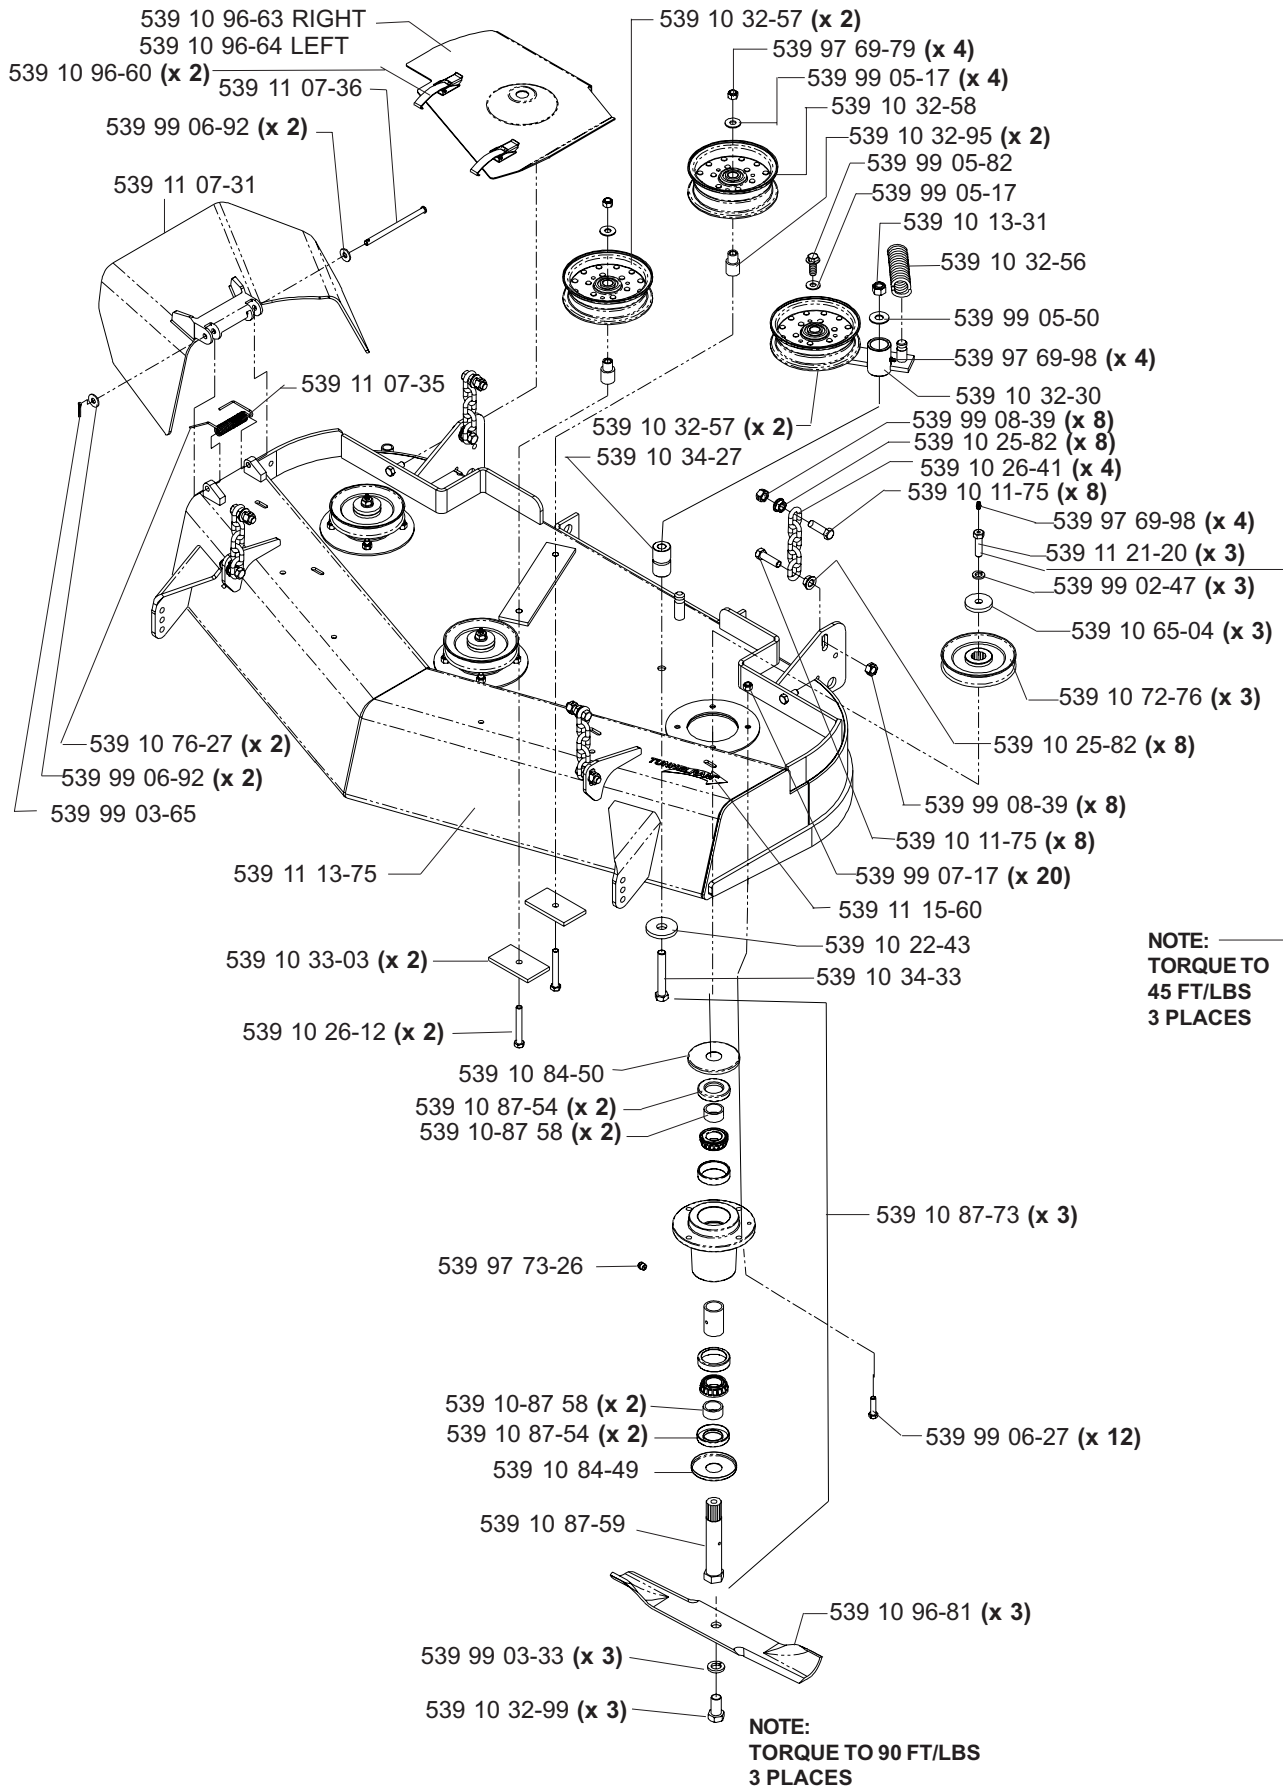

HYDRAULIC ASSEMBLY (TL)

**MODELS: 968999256, 968999258, 968999305, 968999307,
968999308, 968999332, 968999368, 968999375**

MAIN FRAME ASSEMBLY

MAIN FRAME ASSEMBLY

NOT SHOWN:

- 539 11 26-54 FLOOR PAN PAD, MODEL 968999307 ONLY
- 539 11 26-55 FOOT REST PAD, MODEL 968999307 ONLY

SEAT ASSEMBLY

MODELS: 968999256, 968999258, 968999305,
968999308, 968999332, 968999368

539 11 10-26 1 SEAT BELT (NOT SHOWN)
539 10 87-45 1 SWITCH/SNAP MOUNT KIT (NOT SHOWN)

KOHLER 24 HP & 25 HP ENGINE ASSEMBLY

MODELS: 968999307, 968999308, 968999332, 968999375

MOTION CONTROL ASSEMBLY

PARK BRAKE ASSEMBLY (TL)

**MODELS: 968999256, 968999258, 968999305, 968999307,
968999308, 968999332, 968999368, 968999375**

CASTER ARM

MODEL: 986999308

42" DECK ASSEMBLY

42" DECK ASSEMBLY

48" DECK ASSEMBLY

48" DECK ASSEMBLY

52" DECK ASSEMBLY

52" DECK ASSEMBLY

61" DECK ASSEMBLY