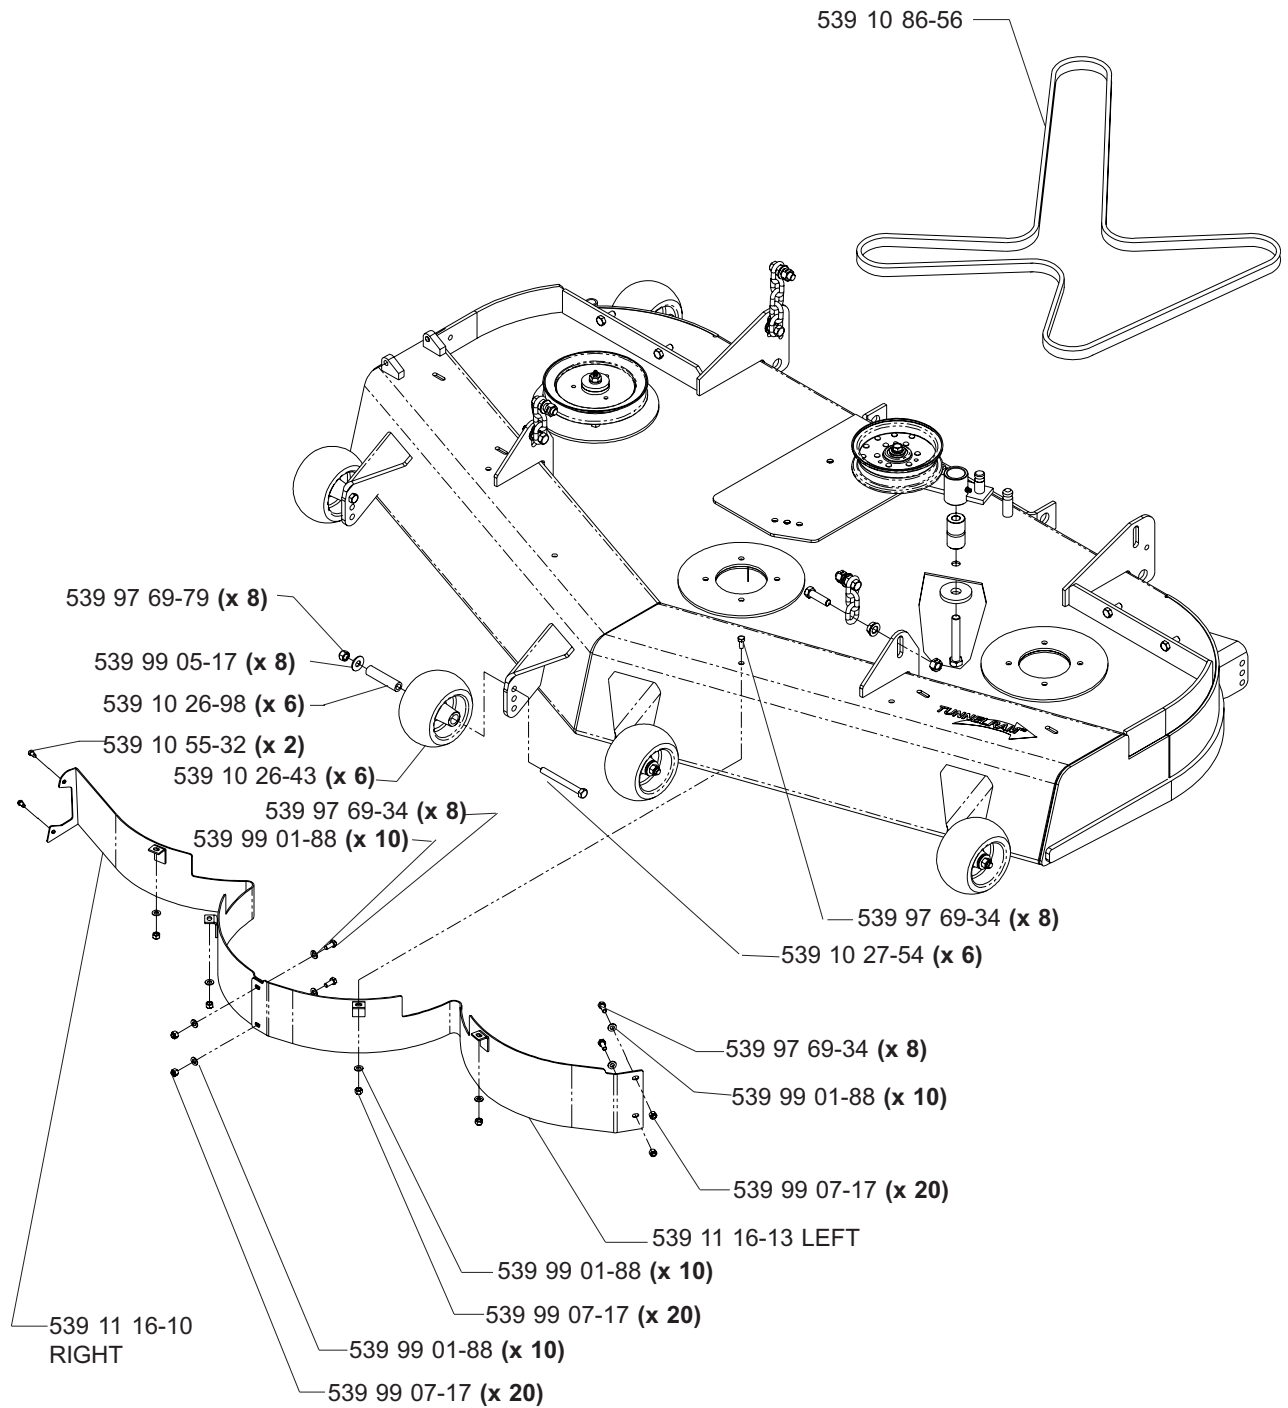

61" DECK ASSEMBLY