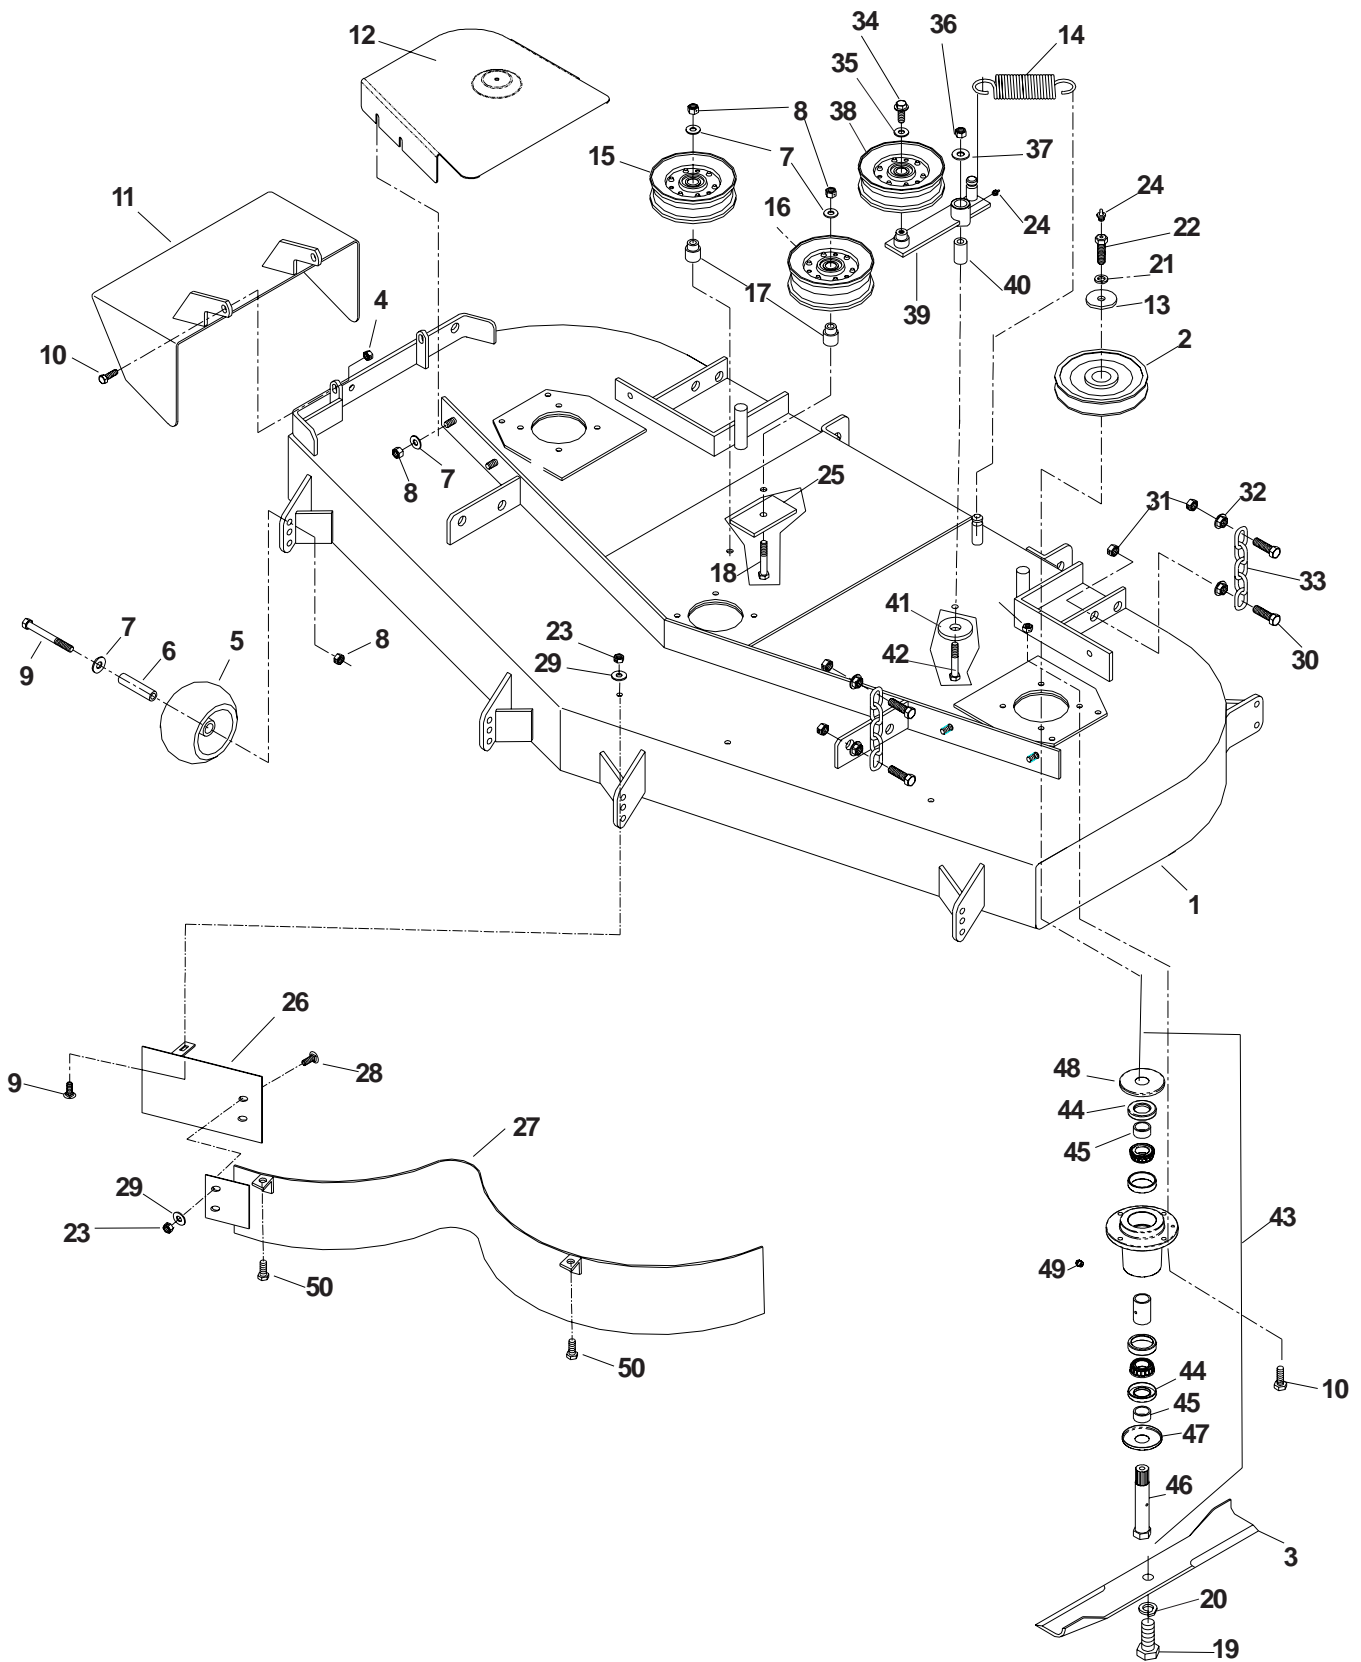

61" DECK ASSEMBLY

61" DECK ASSEMBLY

ITEM	PART NO.	QTY.	DESCRIPTION	TEM	PART NO.	QTY.	DESCRIPTION
1	539109285	1	DECK W/DECALS	24	539976998	3	ZERK
2	539107278	3	PULLEY	25	539103303	2	PAD
3	539101733	3	BLADE, 21"	26	539105461	1	CENTER WLDMT.
4	539990717	14	NUT, 5/16C, NYLOC	27	539105465	1	MAIN WLDMT.
5	539102643	6	ROLLER	28	539990799	3	RHSNB 5/16C X 5/8
6	539102698	6	BUSHING	29	539990692	5	WASHER, 5/16, FLAT
7	539990517	14	WASHER, 3/8	30	539101175	8	HCS 7/16C X 1 1/2
8	539976979	14	NUT, 3/8C, NYLOC	31	539990839	8	NUT, 7/16C,
	539108656	1	BELT, 61"				CENTERLOCK
			(NOT SHOWN)	32	539102582	8	NUT, 7/16C, WHIZ
9	539102754	6	HCS, 3/8C X 3 1/2	33	539102641	4	LIFT CHAIN
10	539990627	14	HCS, 5/16C X 1 1/4	34	539990582	1	HCS, 3/8C X 1 SER.
11	539106512	1	DISCHARGE CHUTE	35	539990517	1	WASHER, 3/8, FLAT
12	539108611	1	BELT SHIELD, RIGHT	36	539101331	1	NUT, 1/2C, NYLOC
	539108610	1	BELT SHIELD, LEFT	37	539990550	1	WASHER, 1/2, FLAT
			(NOT SHOWN)	38	539103257	1	IDLER PULLEY
13	539106504	3	HEAVY WASHER	39	539103230	1	IDLER ARM
14	539105192	1	SPRING	40	539103427	1	PIVOT BUSHING
15	539103257	1	IDLER PULLEY (1.31)	41	539102243	1	SUPPORT WASHER
16	539103258	1	IDLER PULLEY (1.62)	42	539103433	1	HCS 1/2C X 3 1/4, GD. 5
17	539103295	2	IDLER BUSHING	43	539108773	3	CUTTER HOUSING,
18	539102612	2	HCS, 3/8C X 2 3/4				COMPLETE
19	539103299	3	HCS, 5/8F X 1 1/4	44	539108754	2	SHAFT SEAL
20	539990333	3	SLW, 5/8	45	539108758	2	SPACER
21	539990247	3	LOCKWASHER, 7/16	46	539108760	1	MINI SPINDLE
22	539108766	3	HCS, 7/16F X 1 1/2, SPEC.	47	539108449	1	DUST CAP, BOTTOM
23	539990184	5	NUT, 5/16C,	48	539108450	1	DUST CAP, TOP
			CENTERLOCK	49	539977326	1	GREASE POPET
				50	539976934	2	HCS, 5/16C X 3/4