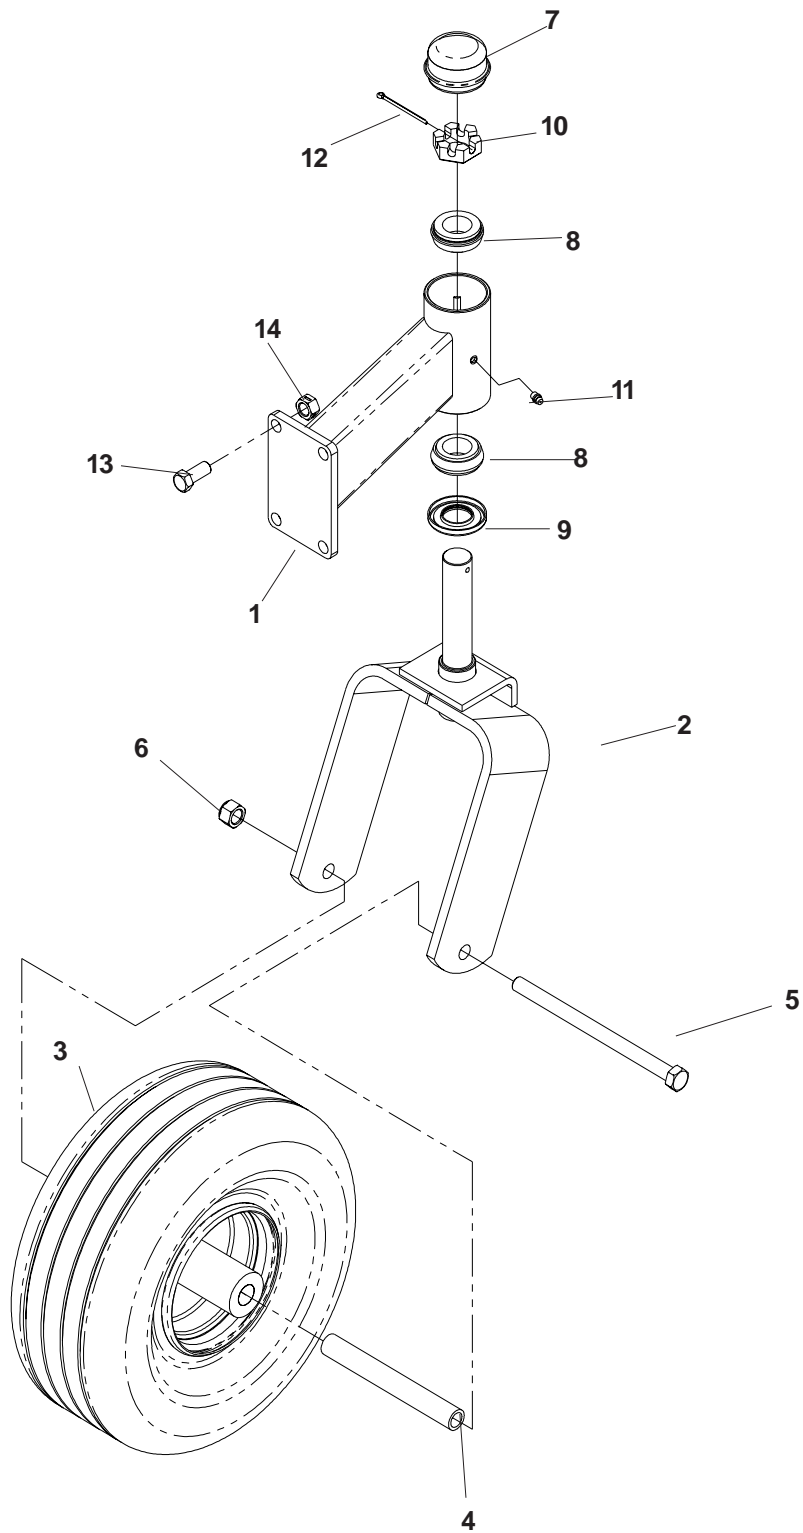

CASTER ARM

MODEL: 986999235

CASTER ARM

MODEL: 986999235

ITEM	PART NO.	QTY.	DESCRIPTION
1	539108331	1	CASTER ARM 61" DECK
2	539104571	1	CASTER YOKE
3	539104572	1	TIRE & WHEEL ASSEMBLY
	539102546	1	TIRE
	539104573	1	RIM
	539912234	1	VALVE STEM
	539976997	1	ZERK
	539102485	2	FLANGE BEARING
	539102484	2	END CAPS
4	539102856	1	SPACER
5	539102855	1	HCS 1/2-13 X 7 1/2
6	539101331	1	NUT 1/2C, NYLOC
7	539102535	1	GREASE CAP
8	539102543	2	BEARING
9	539102851	1	SEAL
10	539102852	1	NUT, 1"-14, SLOTTED JAM
11	539101474	1	ZERK
12	539102889	1	PIN, COTTER, 1/8 X 2
13	539100143	4	HCS 7/16C X 1
14	539990839	4	NUT, 7/16C, LOCK