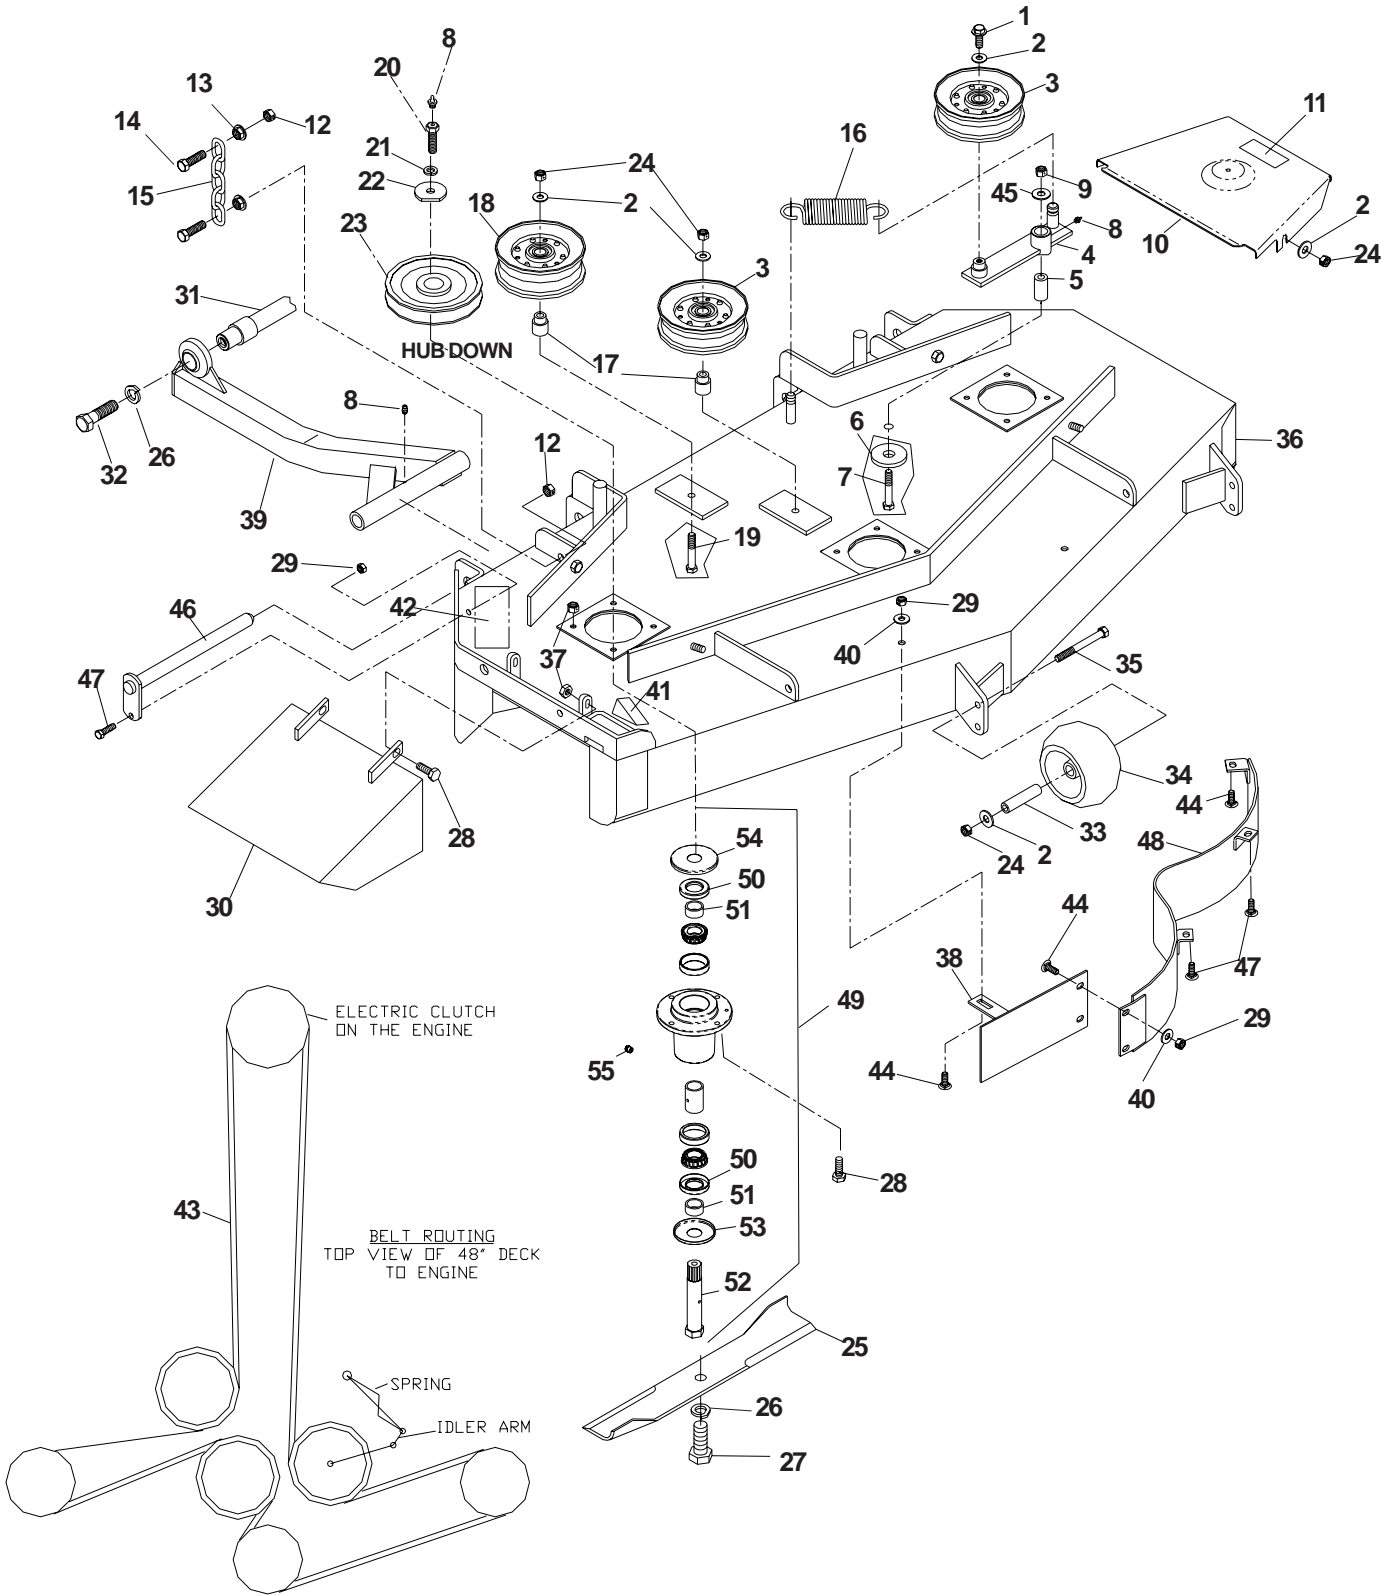

48" DECK ASSEMBLY

48" DECK ASSEMBLY

ITEM	PART NO.	QTY.	DESCRIPTION	ITEM	PART NO.	QTY.	DESCRIPTION
1	539990582	1	HCS 3/8C X 1 SERRATED HD	29	539990184	6	NUT 5/16C CENTERLOCK
2	539990517	9	WASHER 3/8 FLAT	30	539107350	1	DEFLECTOR CHUTE
3	539103257	2	IDLER PULLEY	31	539104197	1	STRUT MOUNT
4	539103230	1	IDLER ARM	32	539104199	2	HCS 5/8C X 2 GR.5
5	539103427	1	PIVOT BUSHING	33	539102698	3	BUSHING
6	539102243	1	SUPPORT WASHER	34	539102643	2	ANTI-SCALP ROLLER
7	539103433	1	HCS 1/2C X 3 1/4	35	539102754	3	HCS 3/8C X 3 1/2
8	539976998	5	ZERK	36	539105779	1	DECK W/DECALS
9	539101331	1	NUT 1/2C NYLOC	37	539990717	14	NUT 5/16C, NYLOC
10	539108904	2	BELT SHIELD, LEFT	38	539105444	1	CENTER BAFFLE
	539108902	1	BELT SHIELD, RIGHT (NOT SHOWN)	39	539104609	1	STRUT - RT
11	539102892	2	DECAL, NO STEP		539104621	1	STRUT - LT (NOT SHOWN)
12	539990839	8	NUT 7/16C CENTERLOCK	40	539990692	6	5/16 FLAT WASHER
13	539102582	8	7/16C WHIZ NUT	41	539913010	1	DECAL, CPSC
14	539101175	8	HCS 7/16C X 1 1/2	42	539100344	1	DECAL, DANGER
15	539102641	4	LIFT CHAIN	43	539103687	1	48" DECK BELT
16	539103256	1	SPRING	44	539990799	6	CARRIAGE BOLT
17	539103295	2	IDLER BUSHING	45	539990550	1	WASHER 1/2 FLAT
18	539103258	1	IDLER PULLEY(TALL)	46	539102619	2	PIVOT PIN
19	539102612	2	HCS 3/8C X 2 3/4	47	539976934	4	HCS 5/16C X 3/4
20	539108766	3	HCS 7/16F X 1 1/2, SPEC.	48	539105448	1	MAIN BAFFLE
21	539990247	3	LOCKWASHER 7/16	49	539108772	3	COMPLETE HOUSING
22	539106504	3	HEAVY WASHER	50	539108754	2	SHAFT SEAL
23	539107276	3	PULLEY	51	539108758	2	SPACER
24	539976979	11	NUT 3/8C, NYLOC	52	539108759	1	MINI SPINDLE
25	539100340	3	16 1/4" BLADE	53	539108449	1	DUST CAP, BOTTOM
26	539990333	3	LOCKWASHER 5/8	54	539108450	1	DUST CAP, TOP
27	539103299	3	HCS 5/8F X 1 1/4	55	539977326	1	GREASE POPET
28	539990627	14	HCS 5/16C X 1 1/4