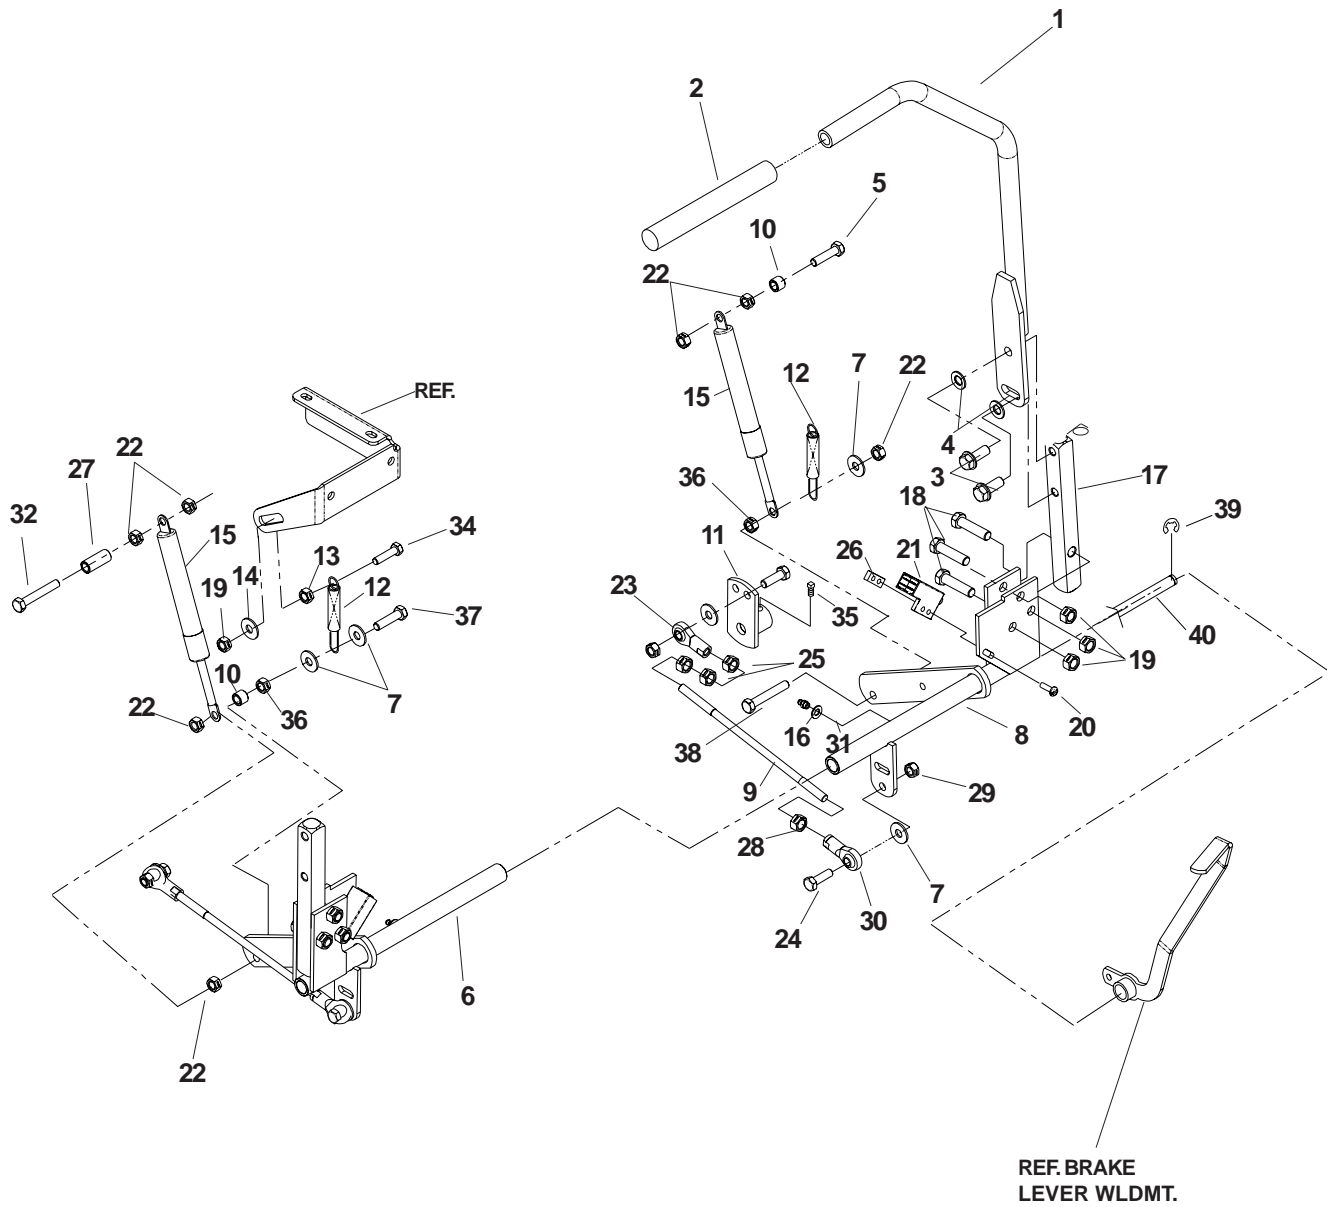

# MOTION CONTROL ASSEMBLY

ITEM	PART NO.	QTY.	DESCRIPTION
1	539104190..	2	CONTROL LEVER WLDMT
2	539102592..	2	GRIP
3	539990563..	4	HCS 3/8C X 1
4	539102593..	4	3/8 DISC SPRING WASHER
5	539976935..	1	HCS 5/16C X 1 1/2
6	539106923..	1	CONTROL WELDMENT, RIGHT
7	539990692..	7	WASHER 5/16 FLAT
8	539106924..	1	CONTROL WELDMENT, LEFT
9	539103264..	2	PUMP CONTROL LINK
10	539102827..	2	SPACER
11	539104382..	2	CONTROLARM, PUMP
12	539103297..	2	SPRING
13	539990613..	2	3/8C WHIZ NUT
14	539990517..	2	WASHER 3/8 FLAT
15	539102720..	2	DAMPENER
16	539976998..	2	ZERK
17	539102809..	2	CONTROLARM
18	539990730..	6	HCS 3/8C X 1 3/4
19	539976979..	6	NUT, 3/8C, NYLOC
20	539976952..	4	SCREW 310-24 X 5/8
21	539101080..	2	SWITCH
22	539990184..	7	NUT, 5/16C, CENTERLOCK
23	539102590..	2	BALL JOINT, RIGHT
24	539990627..	4	HCS 5/16C X 1 1/4
25	539990223..	6	NUT, 5/16-24
26	539102678..	2	TAPPED PLATE
27	539104995..	1	SPACER
28	539991073..	2	NUT, 5/16F, LEFT HAND
29	539990717..	4	NUT, 5/16C, NYLOC
30	539102591..	2	BALL JOINT, LEFT
31	539103547..	2	WASHER
32	539976937..	1	HCS 5/16C X 2
33	539101341..	1	HCS 3/8C X 3 (NOT SHOWN)
34	539990637..	1	HCS 3/8C X 2 1/2
35	539105079..	2	SCREW, 5/16C X 5/8, SET
36	539990585..	2	NUT 5/16C, WHIZ
37	539991055..	1	BOLT, 5/16C X 2 1/4, TAP
38	539100469..	1	BOLT, 5/16C X 1 1/4, TAP
39	539101949..	2	E-RING, 1/2
40	539108659..	1	CONTROL SHAFT