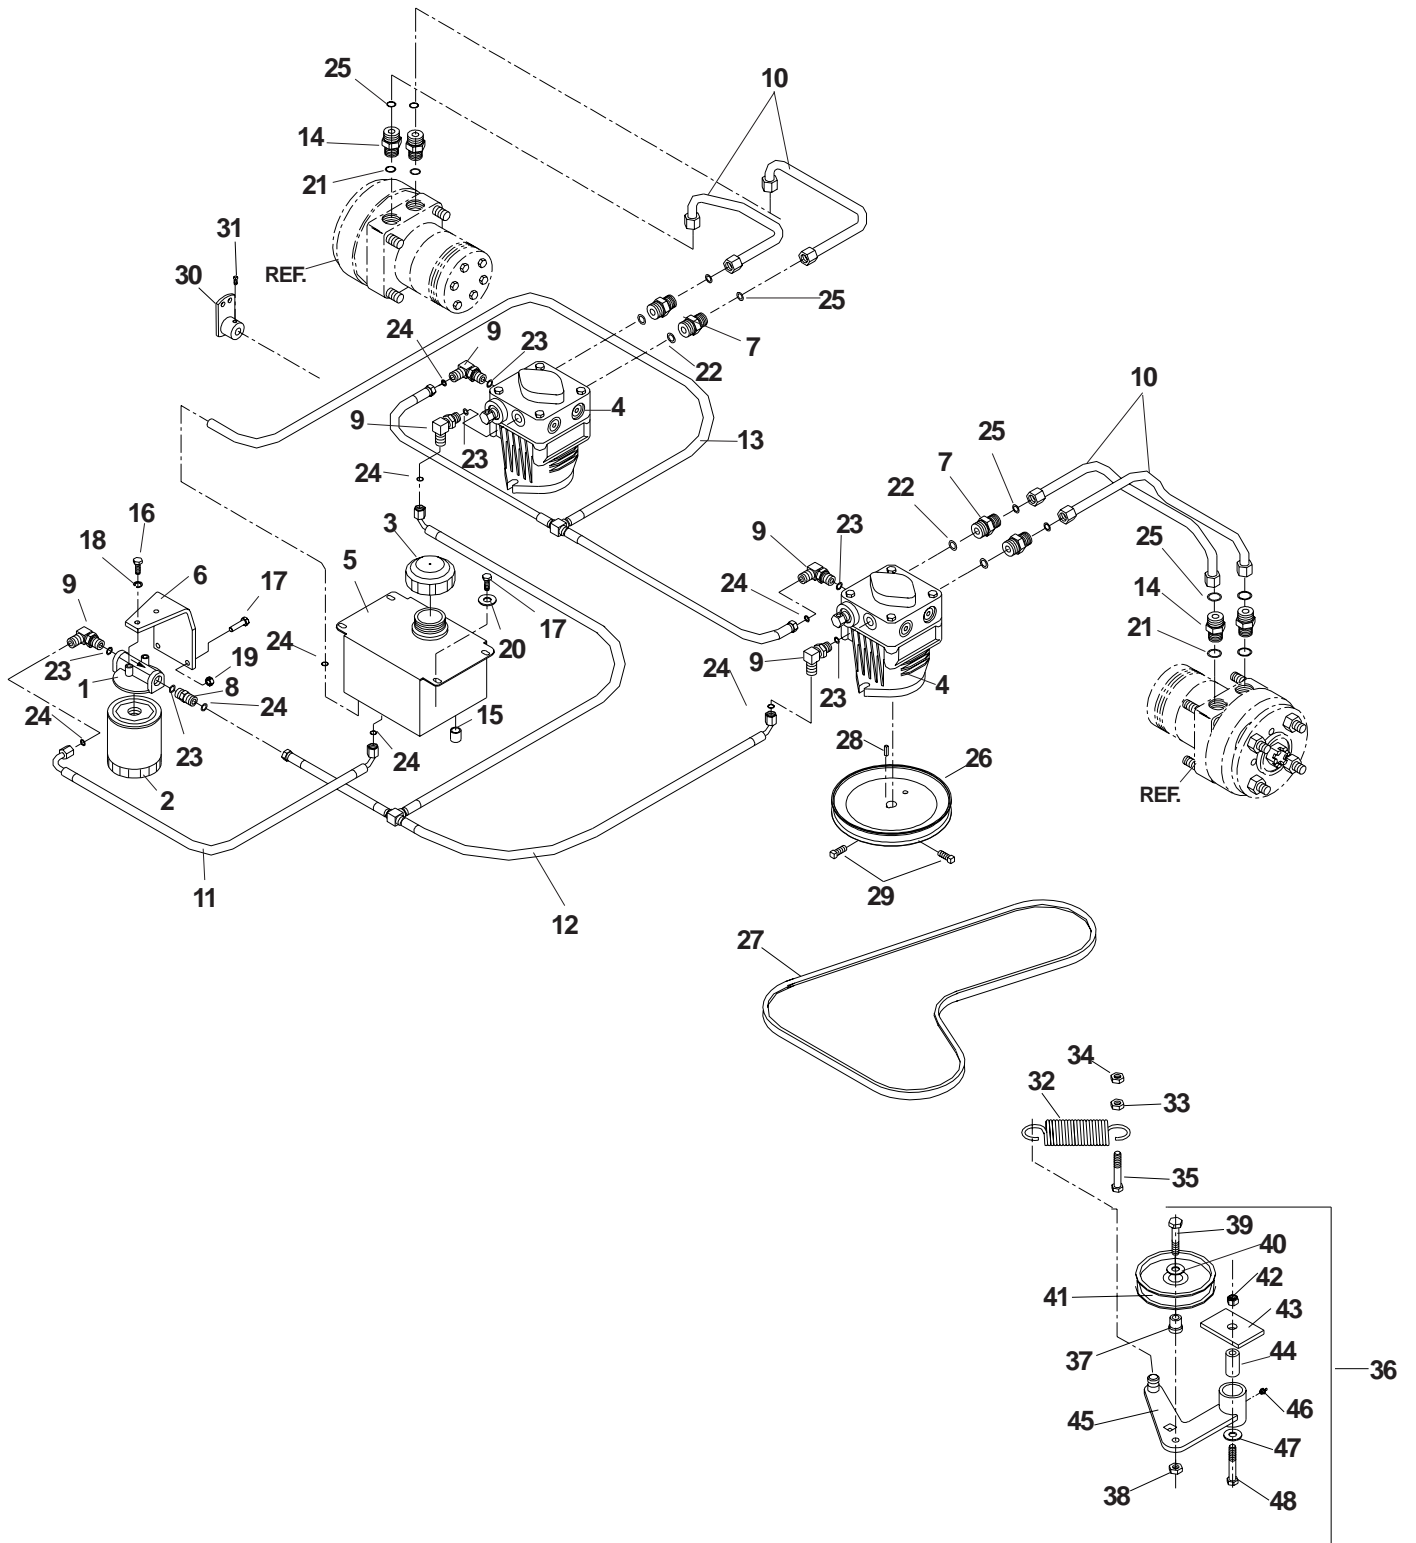

# HYDRAULIC ASSEMBLY (TF)

MODELS: 968999206, 968999207, 968999208, 968999231, 968999235

ITEM	PART NO.	QTY.	DESCRIPTION
1	539101165	1	FILTER HEAD
2	539102606	1	FILTER
3	539101202	1	CAP HYDRAULIC RESERVOIR
4	539108246	2	PUMP
5	539105024	1	TANK
6	539106933	1	BRACKET, OIL FILTER
7	539101237	4	FITTING, STRAIGHT, F6400-8-8-0
8	539103316	1	FITTING, F6400-6-6-0
9	539101238	5	FITTING, 90°, F6801-6-6-0
10	539106896	4	HYDRAULIC LINE
11	539104722	1	HOSE, 7"
12	539106895	1	"T" ASSEMBLY
13	539106897	1	"T" ASSEMBLY
14	539102396	4	FITTING, STRAIGHT
15	539105168	1	CAP
16	539990072	2	HCS 1/4C X 5/8
17	539990580	6	HCS 1/4C X 3/4
18	539990052	2	LOCKWASH, 1/4
19	539976978	8	NUT, 1/4C, NYLOC
20	539990598	8	WASHER, 1/4, FLAT
21	539103115	4	"O" RING, 3/4
22	539103116	4	"O" RING, 1/2
23	539103117	6	"O" RING, 3/8
24	539103118	8	"O" RING FLARE, 3/8
25	539103119	8	"O" RING FLARE, 1/2
26	539101176	1	PULLEY, PUMP
27	539106887	1	BELT, PUMP
28	539101177	2	KEY, 5MM SQ X 25MM
29	539102717	4	SET SCREW, 5/16C X 5/8
30	539104382	2	PUMP LEVER
31	539105079	2	V-POINT, 5/16C X 5/8
32	539103256	1	SPRING
33	539990613	1	NUT, 3/8C, WHIZ
34	539976979	1	NUT, 3/8C, NYLOC
35	539990588	1	HCS 3/8C X 2
36	539104408	1	IDLER ARM ASSEMBLY
37	539976695	1	IDLER FLANGE BUSHING
38	539990546	1	NUT, 3/8C, CENTERLOCK
39	539990730	1	HCS, 3/8C X 1 3/4
40	539990517	1	WASHER, 3/8
41	539976688	1	IDLER PULLEY
42	539101331	1	NUT, 1/2C, NYLOC
43	539102236	1	SUPPORT PLATE
44	539103427	1	PIVOT BUSHING
45	539104388	1	IDLER ARM
46	539976998	1	ZERK
47	539990550	1	WASHER, 1/2
48	539103433	1	HCS, 1/2C X 3 1/4, GR5