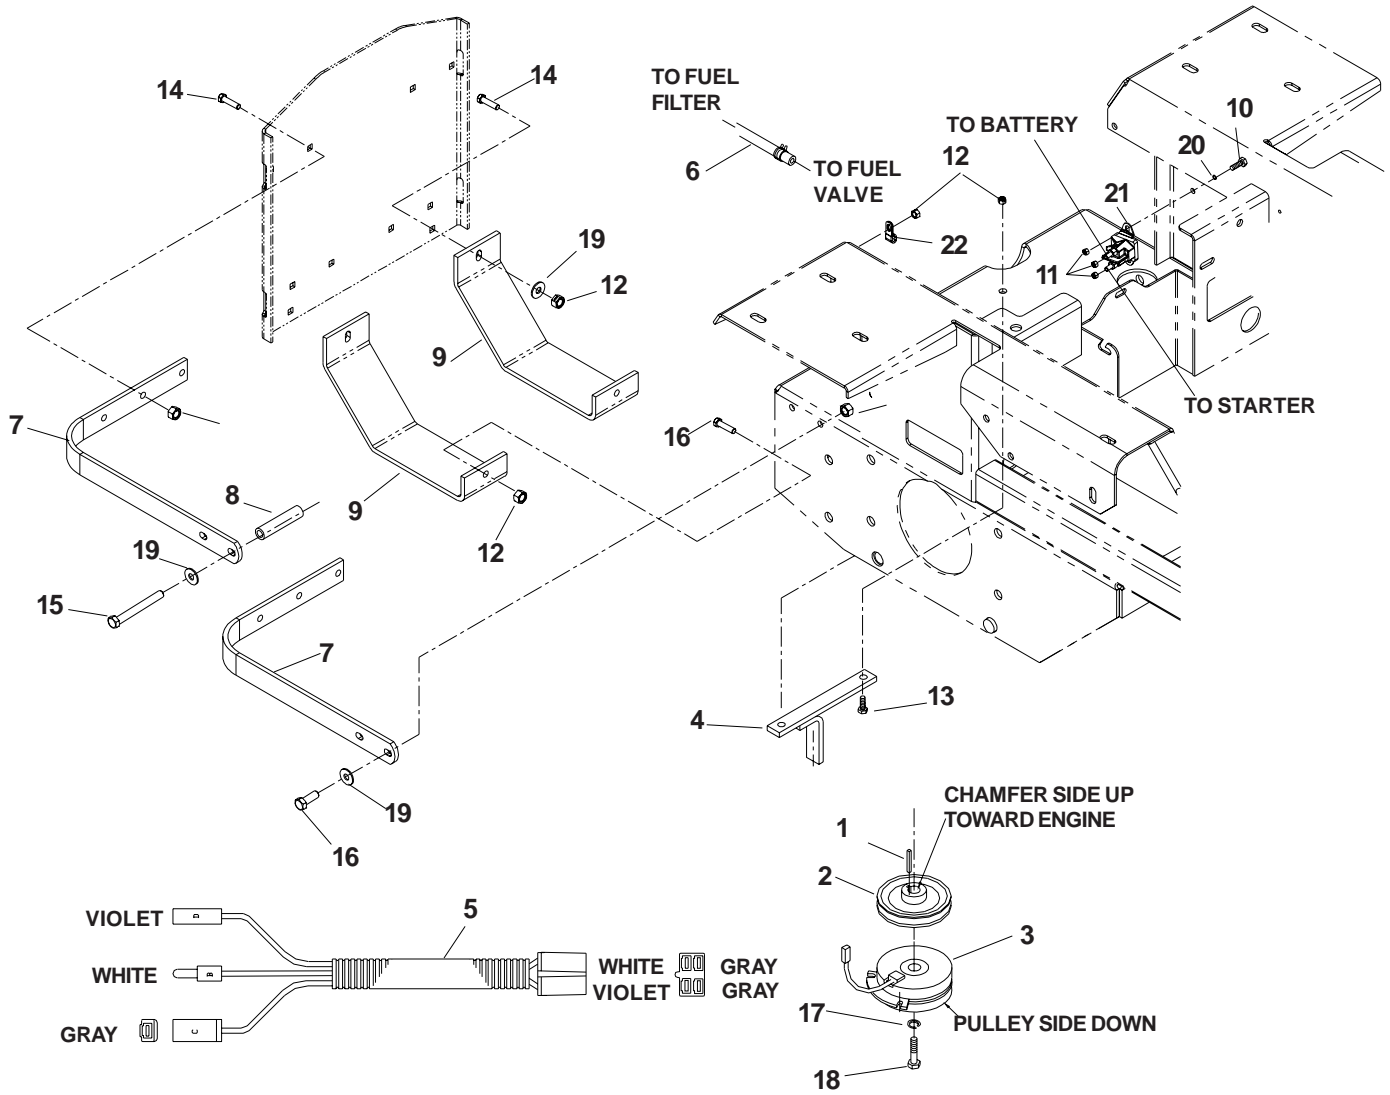

KAWASAKI ENGINE ASSEMBLY

MODELS: 968999206, 968999207, 968999229, 968999230, 968999231,
968999235

KAWASAKI ENGINE ASSEMBLY

MODELS: 968999206, 968999207, 968999229, 968999230, 968999231,
968999235

ITEM	PART NO.	QTY.	DESCRIPTION
1	539912757	1	KEY, 1/4 SQ X 1 1/4
2	539106992	1	PULLEY
3	539106880	1	CLUTCH
4	539106819	1	CLUTCH TIE DOWN
5	539104415	1	PIGTAIL
6	539105281	1	FUEL HOSE, 29.5"
7	539106961	4	STRAP
8	539106962	1	SPACER
9	539106957	2	SKID PLATE
10	539990072	2	HCS, 1/4C X 5/8
11	539976978	5	NUT, 1/4C, NYLOC
12	539990717	20	NUT, 5/16C, NYLOC
13	539990669	4	HCS, 5/16C X 1 3/4
14	539107271	10	RHSSNB 5/16C X 1
15	539102335	1	HCS, 5/16C X 4
16	539990209	6	HCS, 5/16C X 1
17	539990247	1	LOCKWASHER, 7/16
18	539991120	1	HCS, 7/16F X 2 1/2
19	539990692	6	WASHER, 5/16, FLAT
20	539990053	2	LOCKWASHER, 1/4 IT
21	539101714	1	SOLINOID
22	539109867	1	DOUBLE TUBE CLAMP