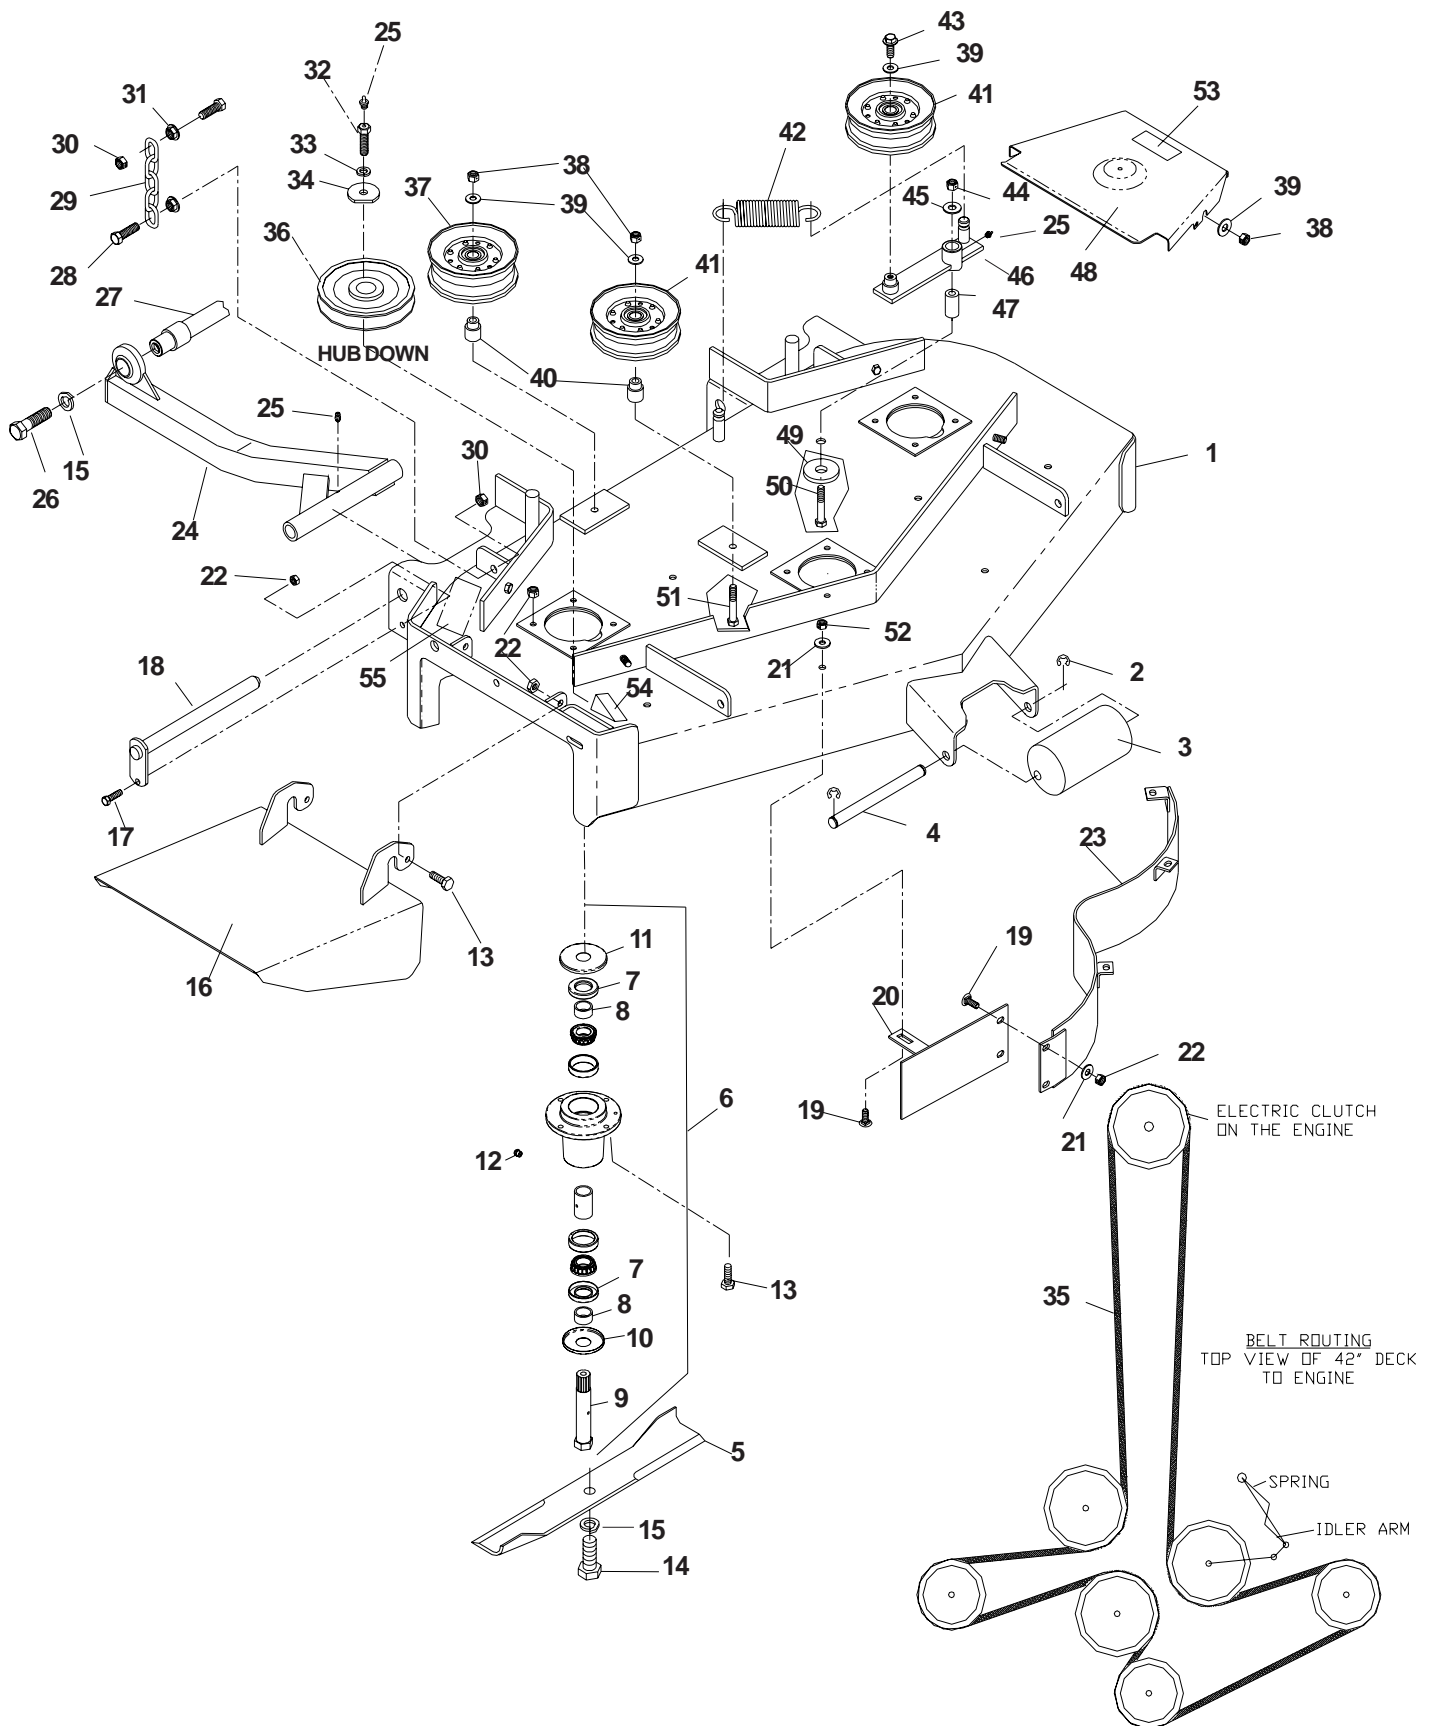

42" DECK ASSEMBLY

42" DECK ASSEMBLY

ITEM	PART NO.	QTY.	DESCRIPTION	ITEM	PART NO.	QTY.	DESCRIPTION
1	539105778	1	DECK W/DECALS	28	539101175	8	HCS 7/16C X 1 1/2
2	539101949	2	1/2" E-RING	29	539102641	4	CHAIN
3	539976828	1	ROLLER, LONG	30	539990839	8	7/16C CTR. LOCK
4	539103437	1	AXLE, ROLLER	31	539102582	8	7/16C WHIZ NUT
5	539103274	3	BLADE 14 7/8"	32	539108766	3	HCS 7/16F X 1 1/2, SPEC.
6	539108772	3	CUTTER HOUSING, ... COMPLETE	33	539990247	3	7/16 LOCKWASHER
7	539108754	2	SHAFT SEAL	34	539106504	3	WASHER
8	539108758	2	SPACER	35	539103240	1	BELT
9	539108759	1	MINI SPINDLE	36	539107276	3	PULLEY
10	539108449	1	DUST CAP, BOTTOM	37	539103258	1	IDLER PULLEY 1.62
11	539108450	1	DUST CAP, TOP	38	539976979	6	NUT 3/8C, NYLOC
12	539977326	1	GREASE POPET	39	539990517	7	WASHER 3/8 STD.
13	539990627	14	HCS 5/16C X 1 1/4	40	539103295	2	IDLER BUSHING
14	539103299	3	HCS 5/8F X 1 1/4	41	539103257	2	IDLER PULLEY 1.31
15	539990333	5	LOCKWASHER	42	539103256	1	SPRING
16	539105361	1	DISCHARGE CHUTE	43	539990582	1	HCS 3/8C X 1
17	539976934	2	HCS 5/16C X 3/4	44	539101331	1	NUT 1/2C NYLOC
18	539102619	2	PIVOT PIN	45	539990550	1	WASHER 1/2 STD.
19	539990799	6	CARRIAGE BOLT ..... 5/16 X 5/8	46	539103230	1	IDLER ARM
20	539105435	1	CENTER BAFFLE	47	539103427	1	PIVOT BUSHING
21	539990692	6	WASHER 5/16C, ... NYLOC	48	539108898	1	BELT SHIELD, LEFT
22	539990717	14	NUT 5/16 CTR. LOCK	.....	539108896	1	BELT SHIELD, RIGHT
23	539105439	1	MAIN BAFFLE	.....			(NOT SHOWN)
24	539104609	1	STRUT - RIGHT	49	539102243	1	SUPPORT WASHER
.....	539104621	1	STRUT - LEFT	50	539103433	1	HCS 1/2C X 3 1/4
.....			(NOT SHOWN)	51	539102612	2	HCS 3/8C X 2 3/4
25	539976998	5	1/4-28 ZERK	52	539990184	6	HLN 5/16C
26	539104199	2	HCS 5/16C X 2	53	539102892	2	DECAL, NO STEP
27	539104197	1	STRUT MT. WLD.	54	539913010	1	DECAL, CPSC
				55	539100344	1	DECAL, DANGER