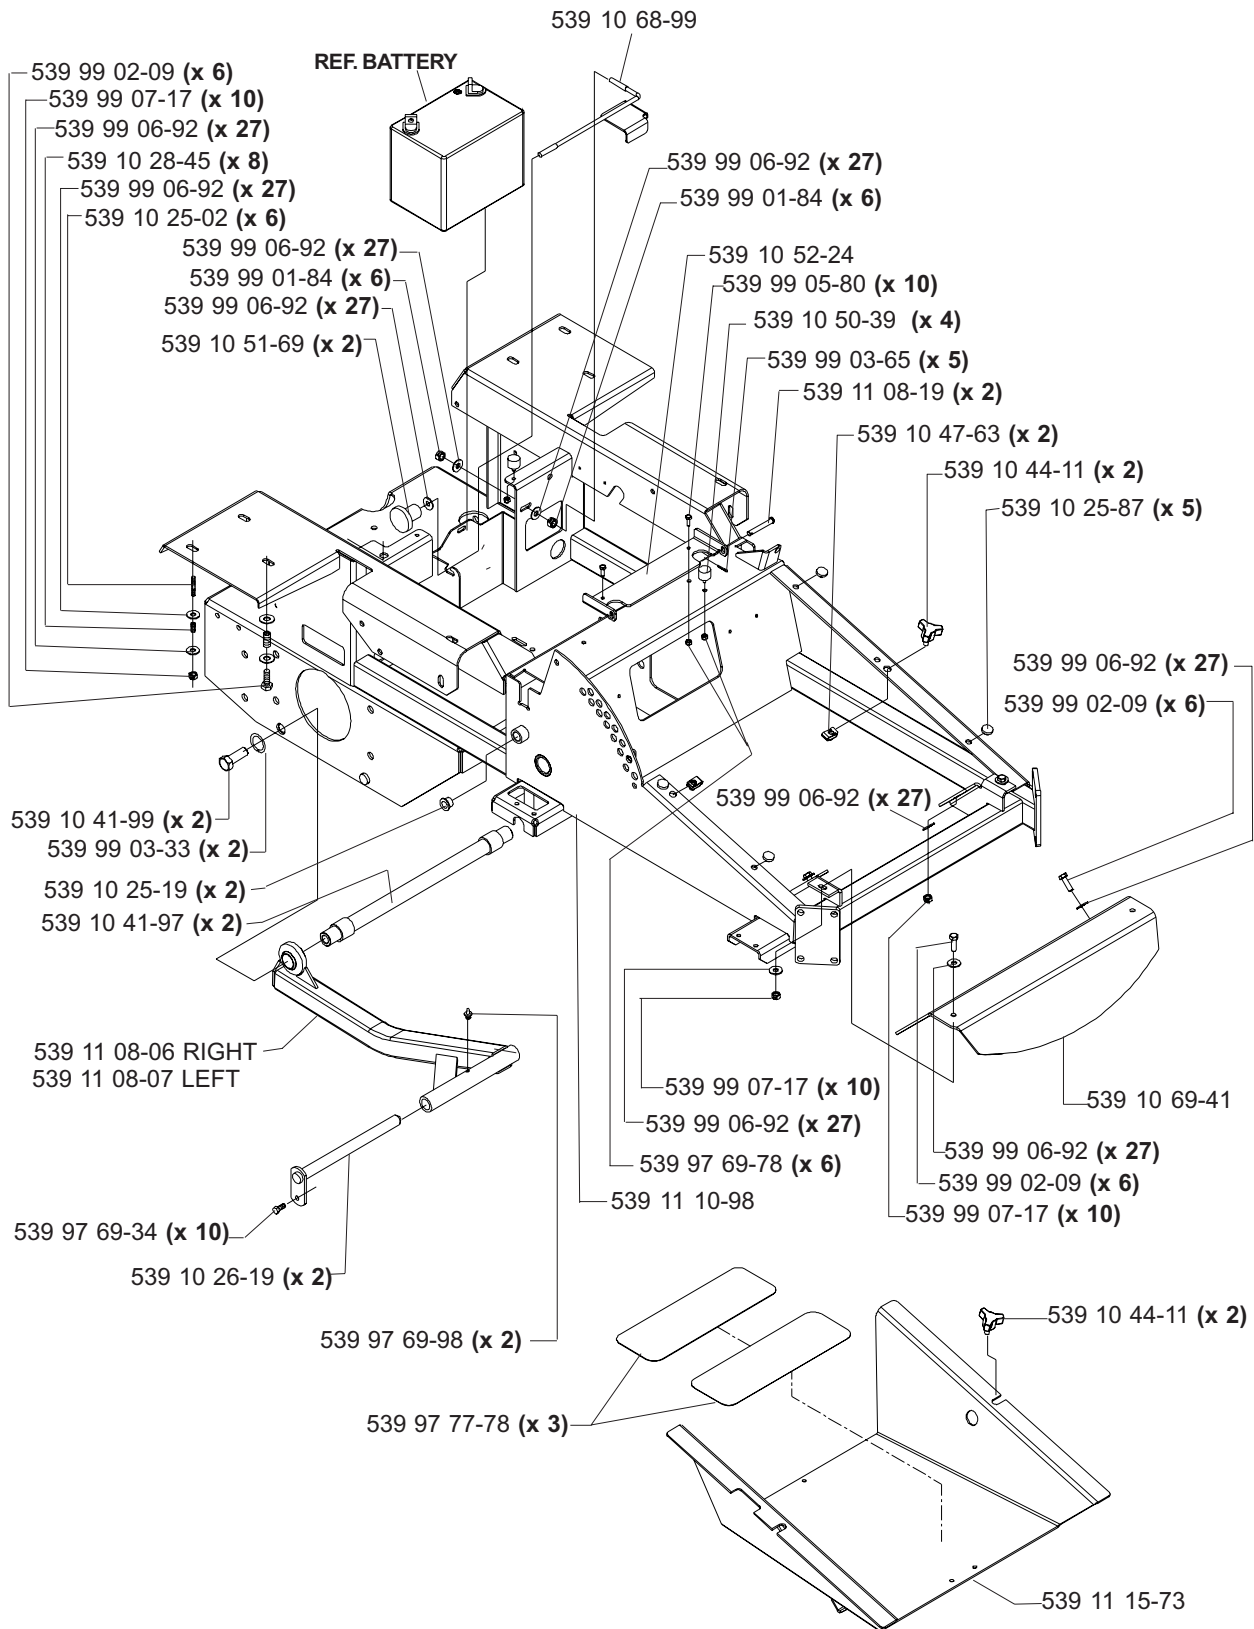

HYDRAULIC ASSEMBLY (TL)

**MODELS: 968999256, 968999258, 968999305, 968999307,
968999308, 968999332, 968999368, 968999375**

MAIN FRAME ASSEMBLY

MAIN FRAME ASSEMBLY

NOT SHOWN:

- 539 11 26-54 FLOOR PAN PAD, MODEL 968999307 ONLY
- 539 11 26-55 FOOT REST PAD, MODEL 968999307 ONLY

SEAT ASSEMBLY

MODELS: 968999307, 968999375

539 11 10-26 1 SEAT BELT (NOT SHOWN)

KOHLER 24 HP & 25 HP ENGINE ASSEMBLY

MODELS: 968999307, 968999308, 968999332, 968999375

MOTION CONTROL ASSEMBLY

PARK BRAKE ASSEMBLY (TL)

**MODELS: 968999256, 968999258, 968999305, 968999307,
968999308, 968999332, 968999368, 968999375**

CASTER ARM

**MODELS: 968999254, 968999255, 968999256, 968999258, 968999304,
968999305, 968999307, 968999332, 968999368, 968999375,
968999356**

42" DECK ASSEMBLY

42" DECK ASSEMBLY

48" DECK ASSEMBLY

48" DECK ASSEMBLY

52" DECK ASSEMBLY

52" DECK ASSEMBLY

61" DECK ASSEMBLY

61" DECK ASSEMBLY