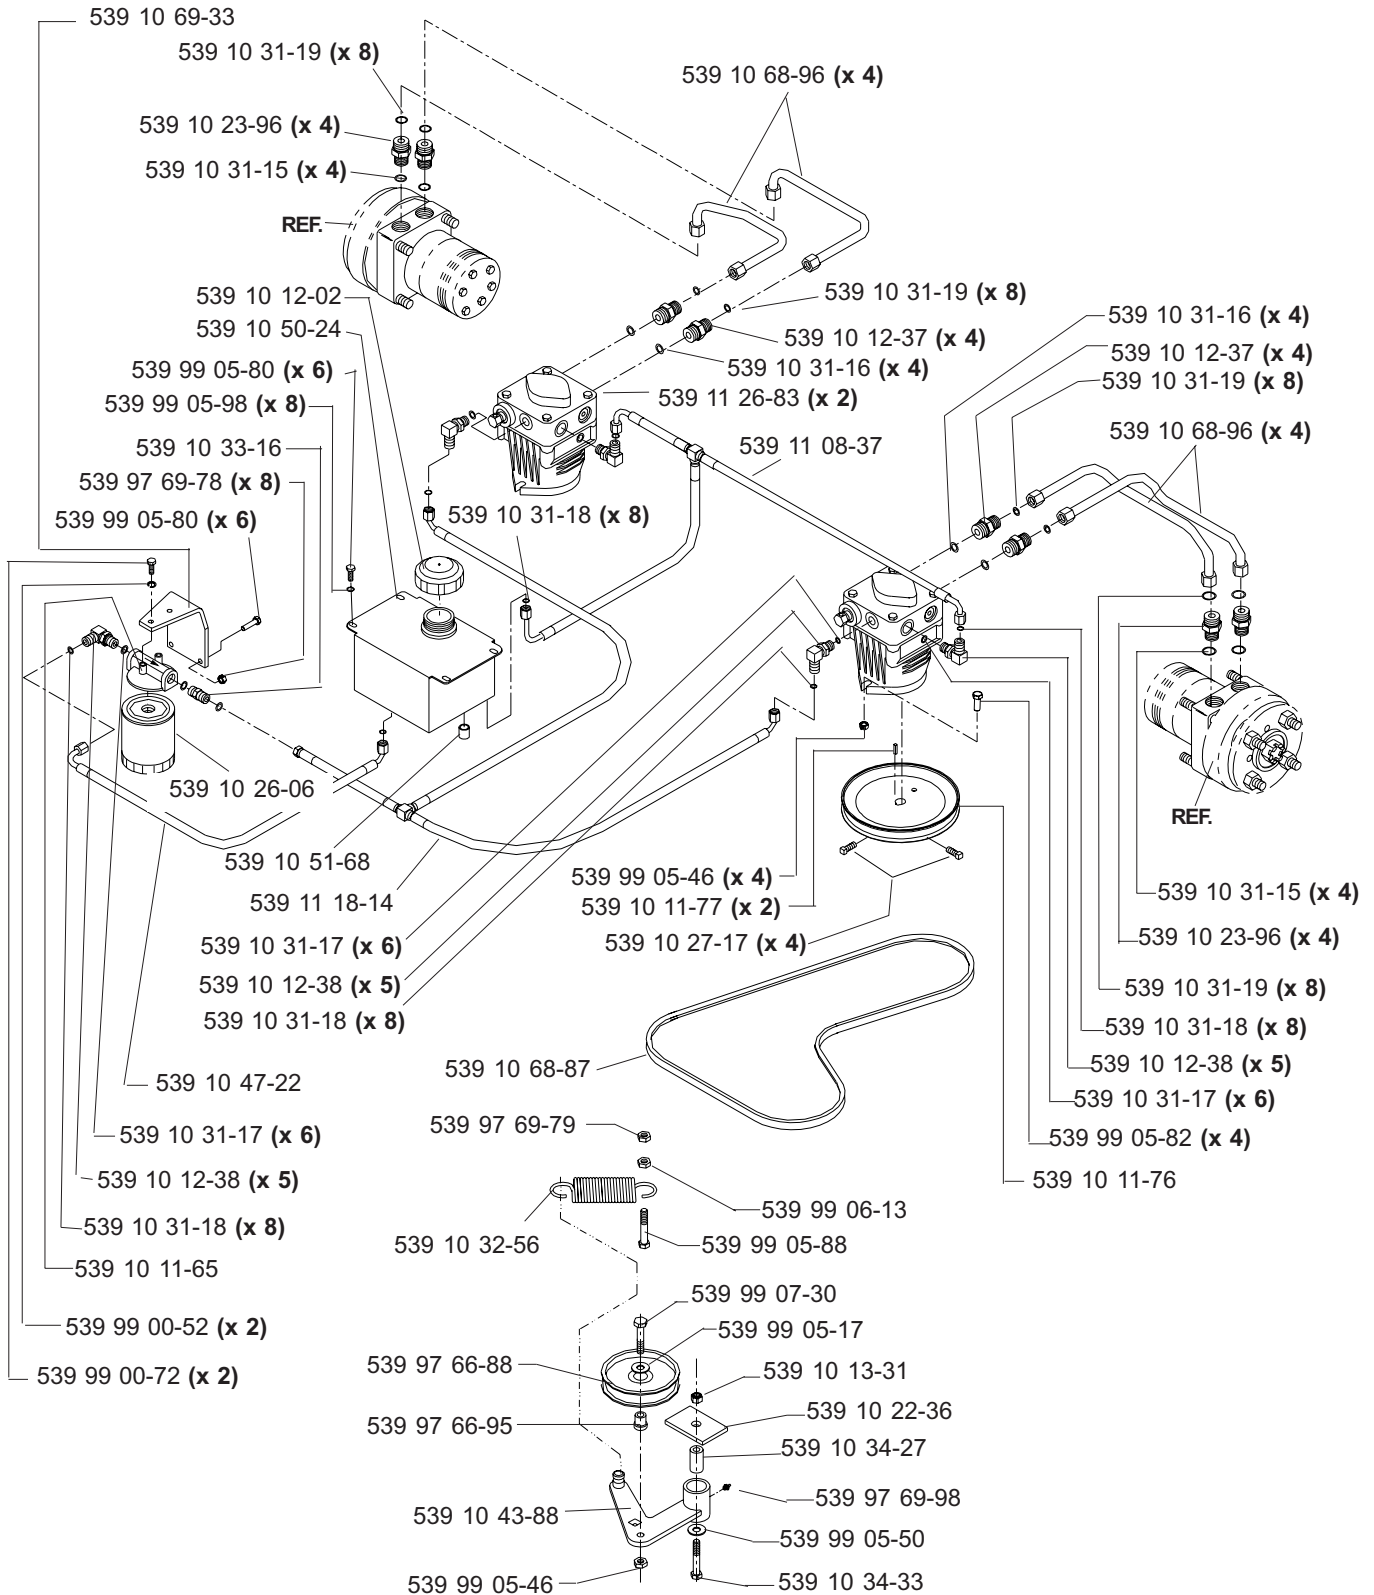

HYDRAULIC ASSEMBLY (TL)

**MODELS: 968999256, 968999258, 968999305, 968999307,
968999308, 968999332, 968999368, 968999375**

MAIN FRAME ASSEMBLY

MAIN FRAME ASSEMBLY

NOT SHOWN:

- 539 11 26-54 FLOOR PAN PAD, MODEL 968999307 ONLY
- 539 11 26-55 FOOT REST PAD, MODEL 968999307 ONLY

SEAT ASSEMBLY

MODELS: 968999307, 968999375

539 11 10-26 1 SEAT BELT (NOT SHOWN)

KOHLER 24 HP & 25 HP ENGINE ASSEMBLY

MODELS: 968999307, 968999308, 968999332, 968999375

MOTION CONTROL ASSEMBLY

PARK BRAKE ASSEMBLY (TL)

**MODELS: 968999256, 968999258, 968999305, 968999307,
968999308, 968999332, 968999368, 968999375**

CASTER ARM

**MODELS: 968999254, 968999255, 968999256, 968999258, 968999304,
968999305, 968999307, 968999332, 968999368, 968999375,
968999356**

DECK LIFT ASSEMBLY

WIRING ASSEMBLY

DECALS

539 10 26-70 DECAL, FUEL VALVE (NOT SHOWN)

LIFT PEDAL MAY BE OPTIONAL

ROPS