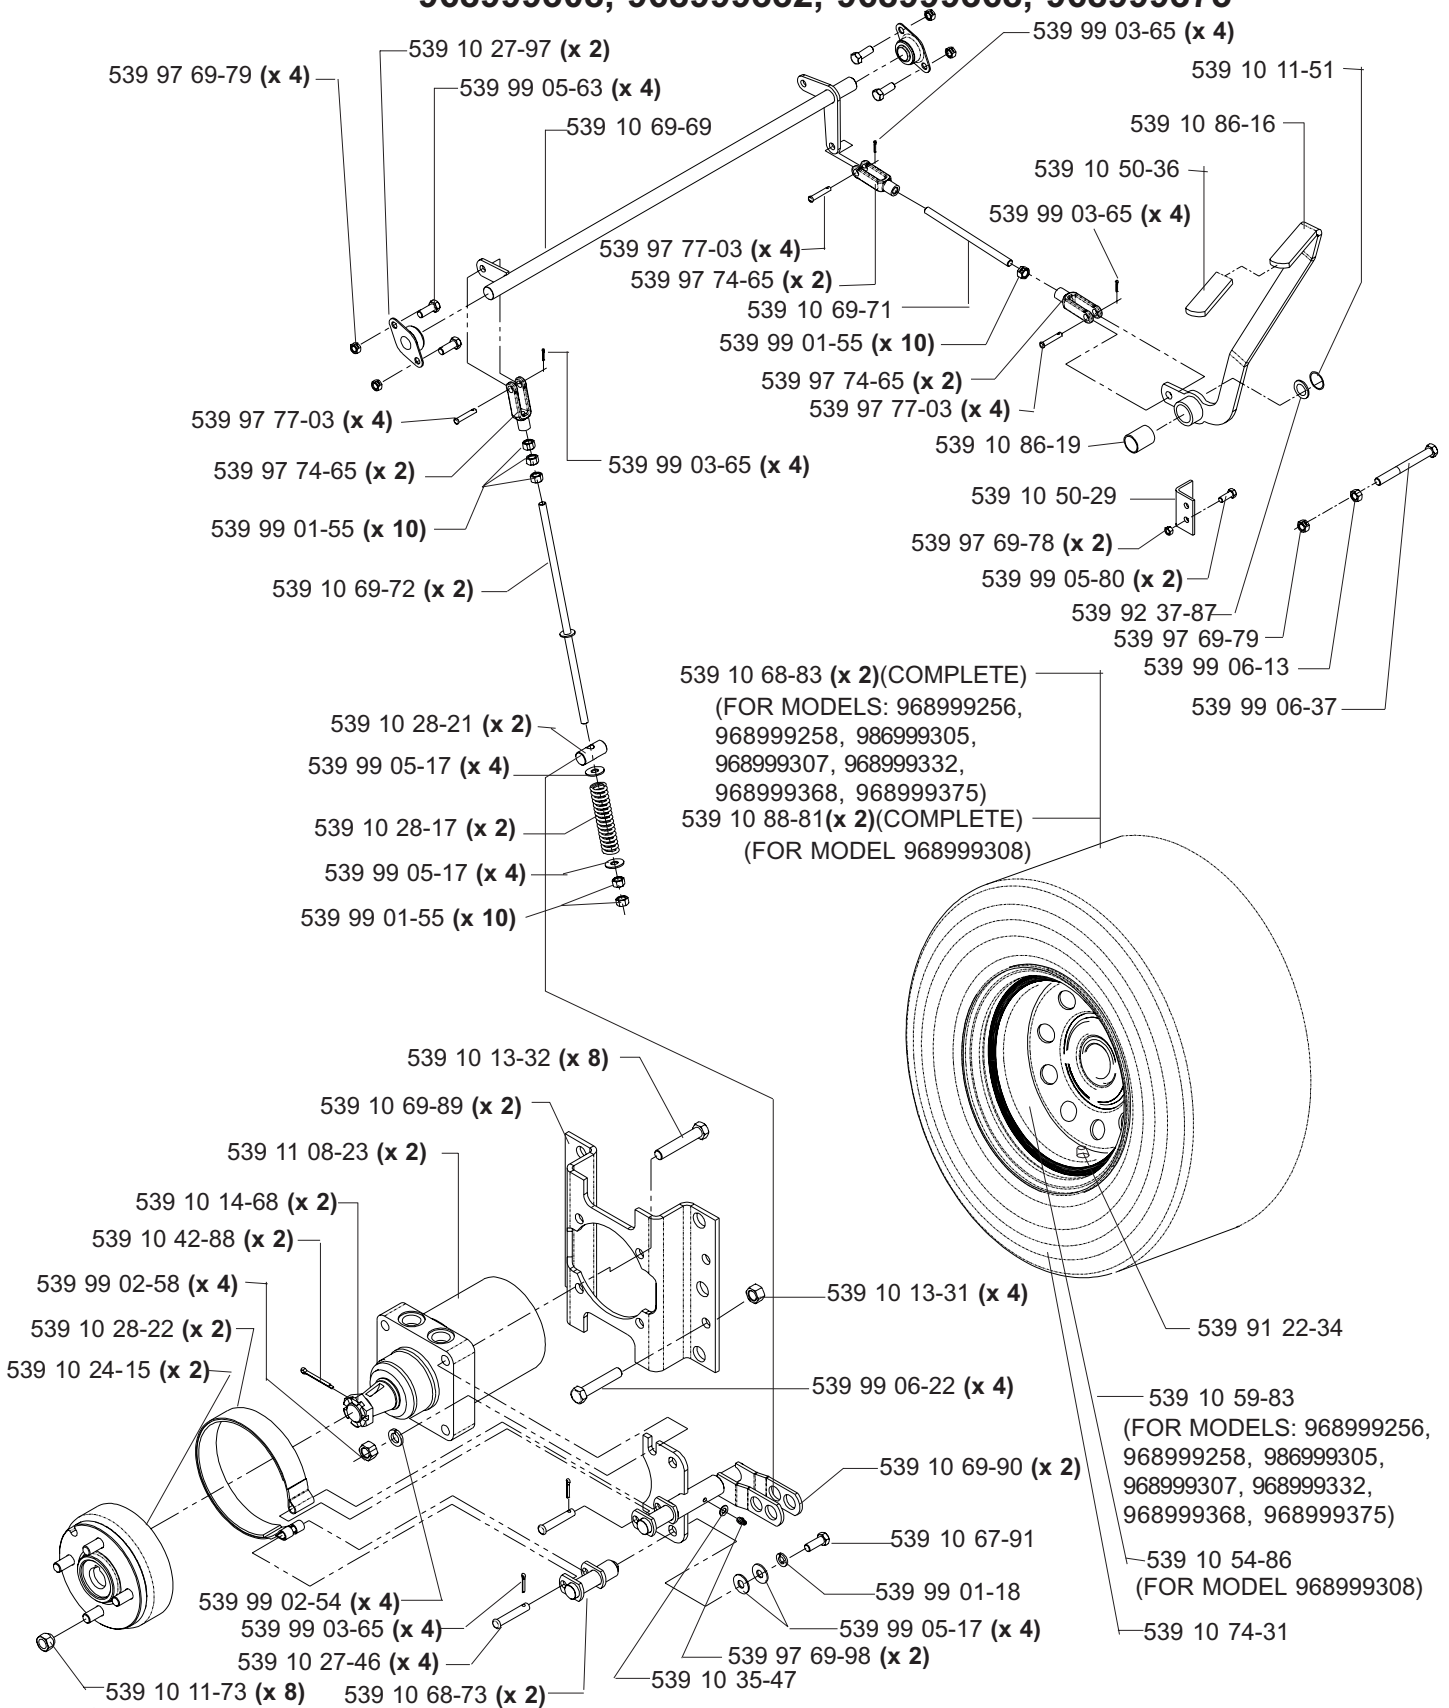

HYDRAULIC ASSEMBLY (TL)

**MODELS: 968999256, 968999258, 968999305, 968999307,
968999308, 968999332, 968999368, 968999375**

MAIN FRAME ASSEMBLY

MAIN FRAME ASSEMBLY

NOT SHOWN:

- 539 11 26-54 FLOOR PAN PAD, MODEL 968999307 ONLY
- 539 11 26-55 FOOT REST PAD, MODEL 968999307 ONLY

SEAT ASSEMBLY

MODELS: 968999307, 968999375

539 11 10-26 1 SEAT BELT (NOT SHOWN)

KOHLER 24 HP & 25 HP ENGINE ASSEMBLY

MODELS: 968999307, 968999308, 968999332, 968999375

MOTION CONTROL ASSEMBLY

PARK BRAKE ASSEMBLY (TL)

**MODELS: 968999256, 968999258, 968999305, 968999307,
968999308, 968999332, 968999368, 968999375**

CASTER ARM

**MODELS: 968999254, 968999255, 968999256, 968999258, 968999304,
968999305, 968999307, 968999332, 968999368, 968999375,
968999356**