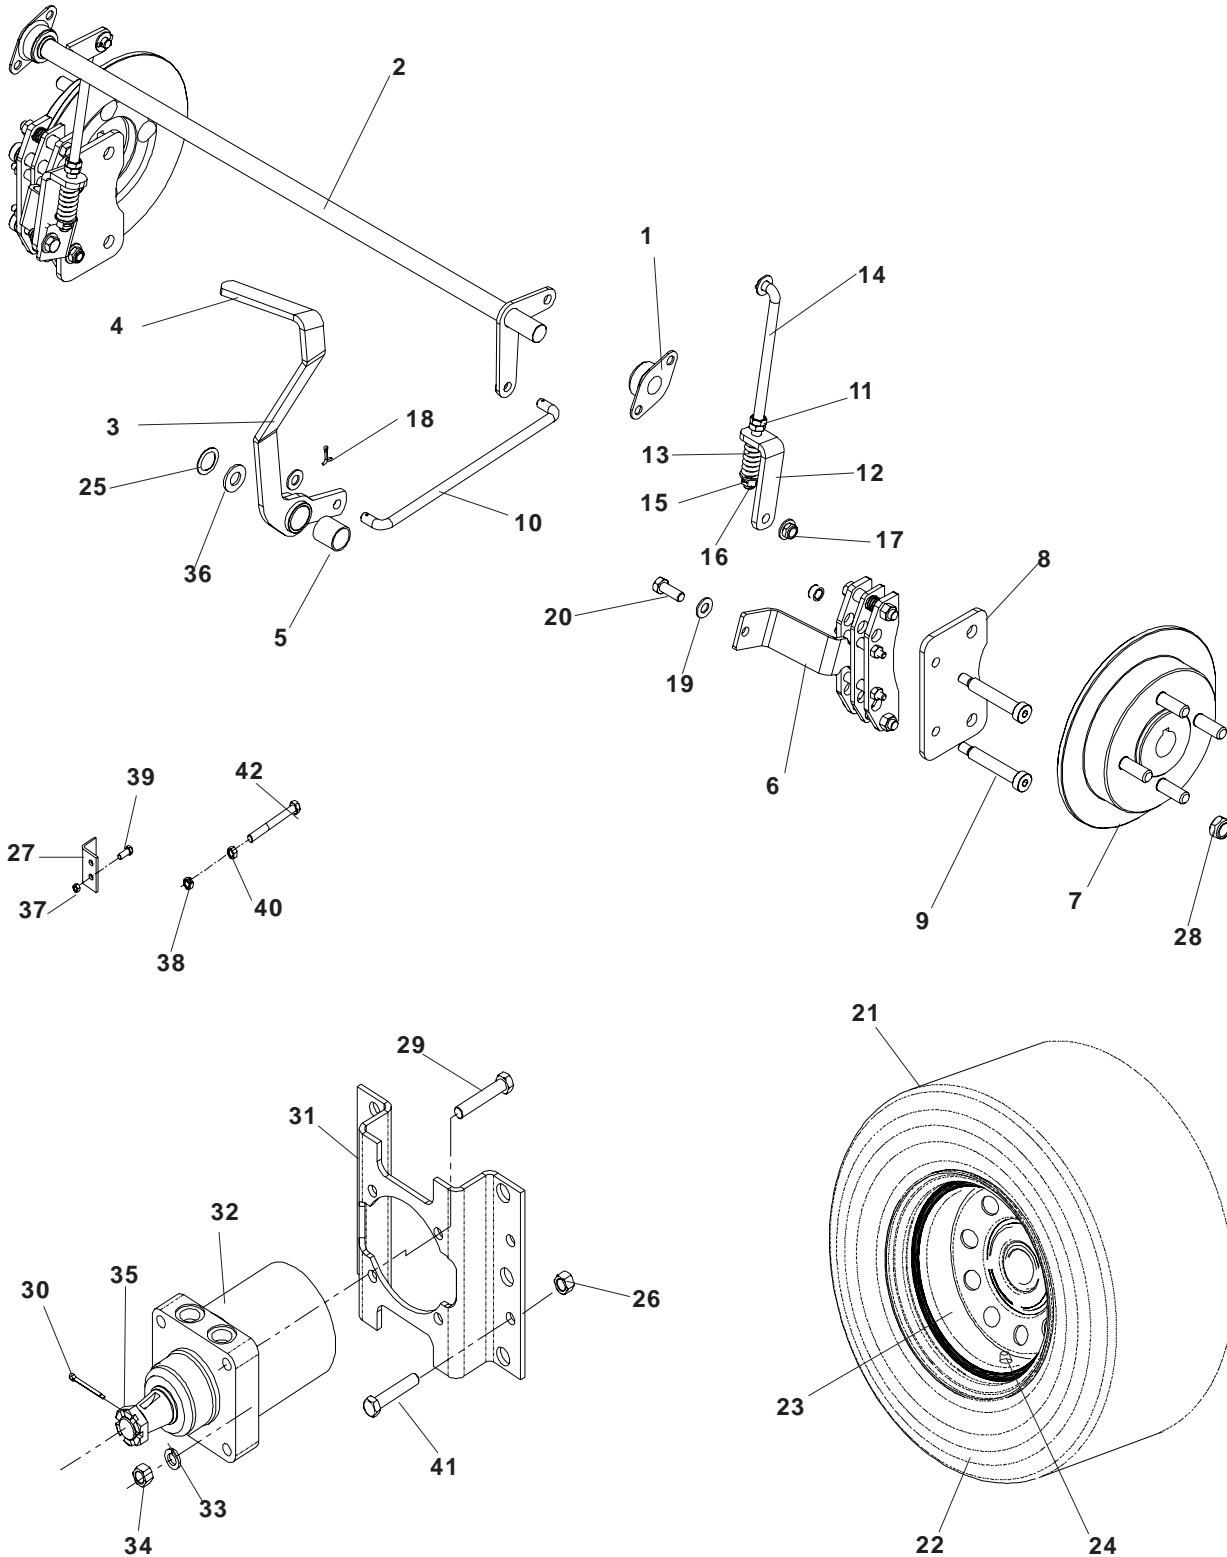

PARKING BRAKE

TL MODELS: 968999256, 968999258, 968999307,
968999308, 968999332, 968999526, 968999527, 968999528