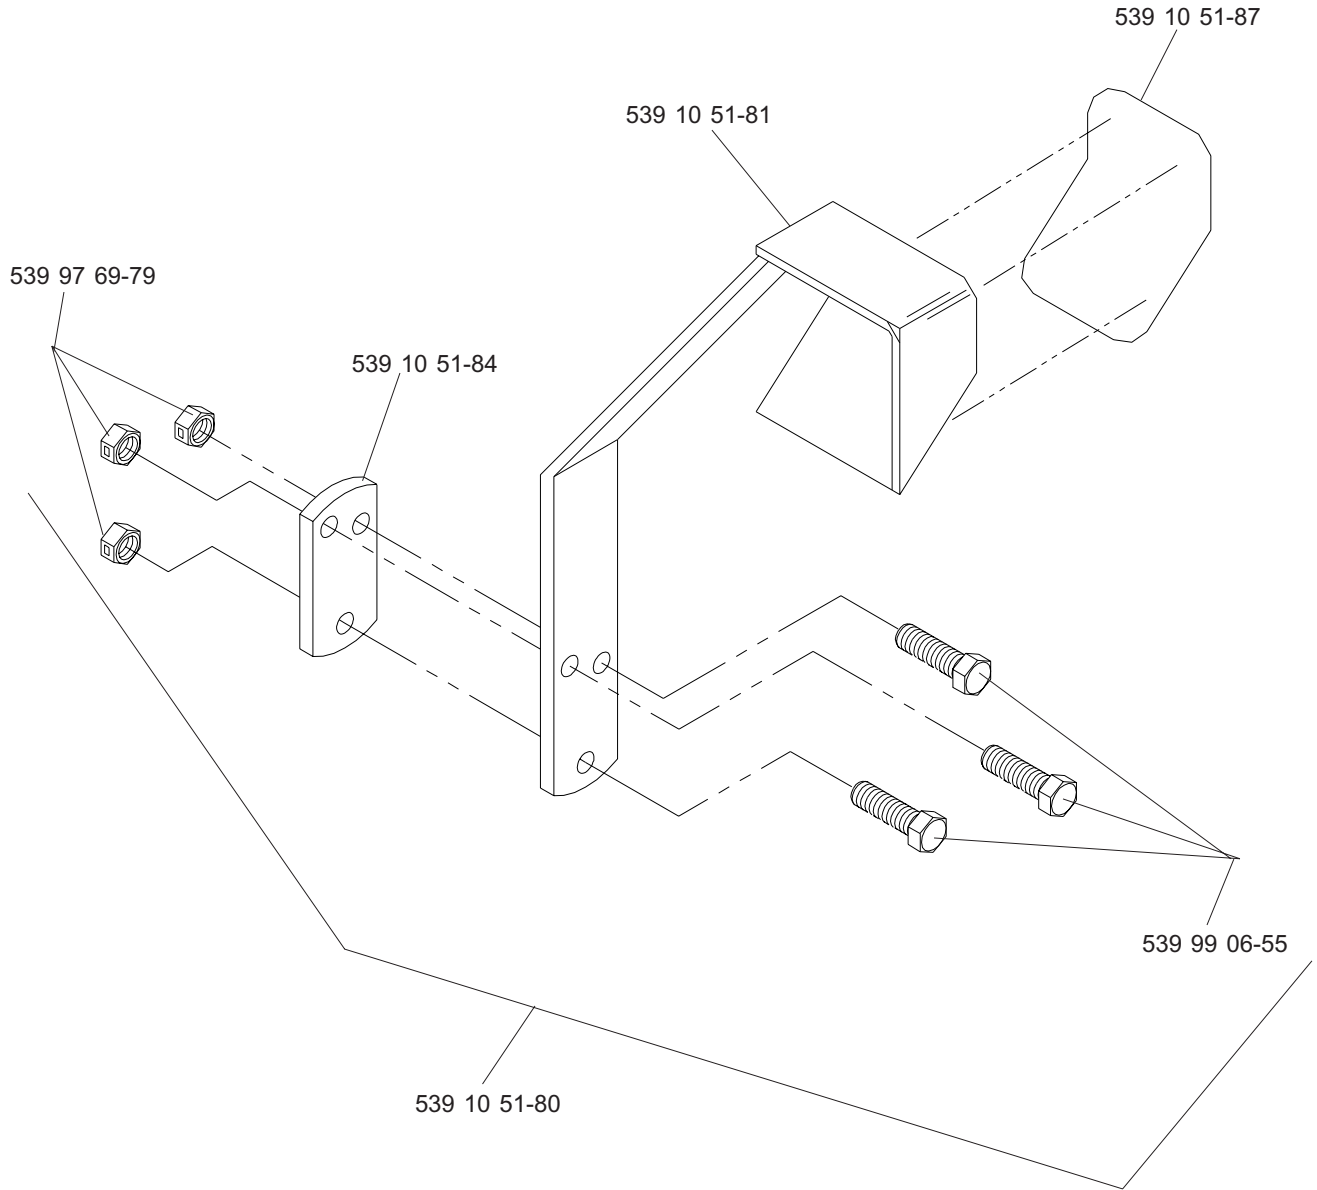

**MODELS: 968999254, 968999255, 968999256, 968999258, 968999304,
968999305, 968999307, 968999332, 968999368, 968999375,
968999356**

42" DECK ASSEMBLY

42" DECK ASSEMBLY

48" DECK ASSEMBLY

48" DECK ASSEMBLY

52" DECK ASSEMBLY

52" DECK ASSEMBLY

61" DECK ASSEMBLY

61" DECK ASSEMBLY

DECK LIFT ASSEMBLY

WIRING ASSEMBLY

DECALS

539 10 26-70 DECAL, FUEL VALVE (NOT SHOWN)

LIFT PEDAL MAY BE OPTIONAL