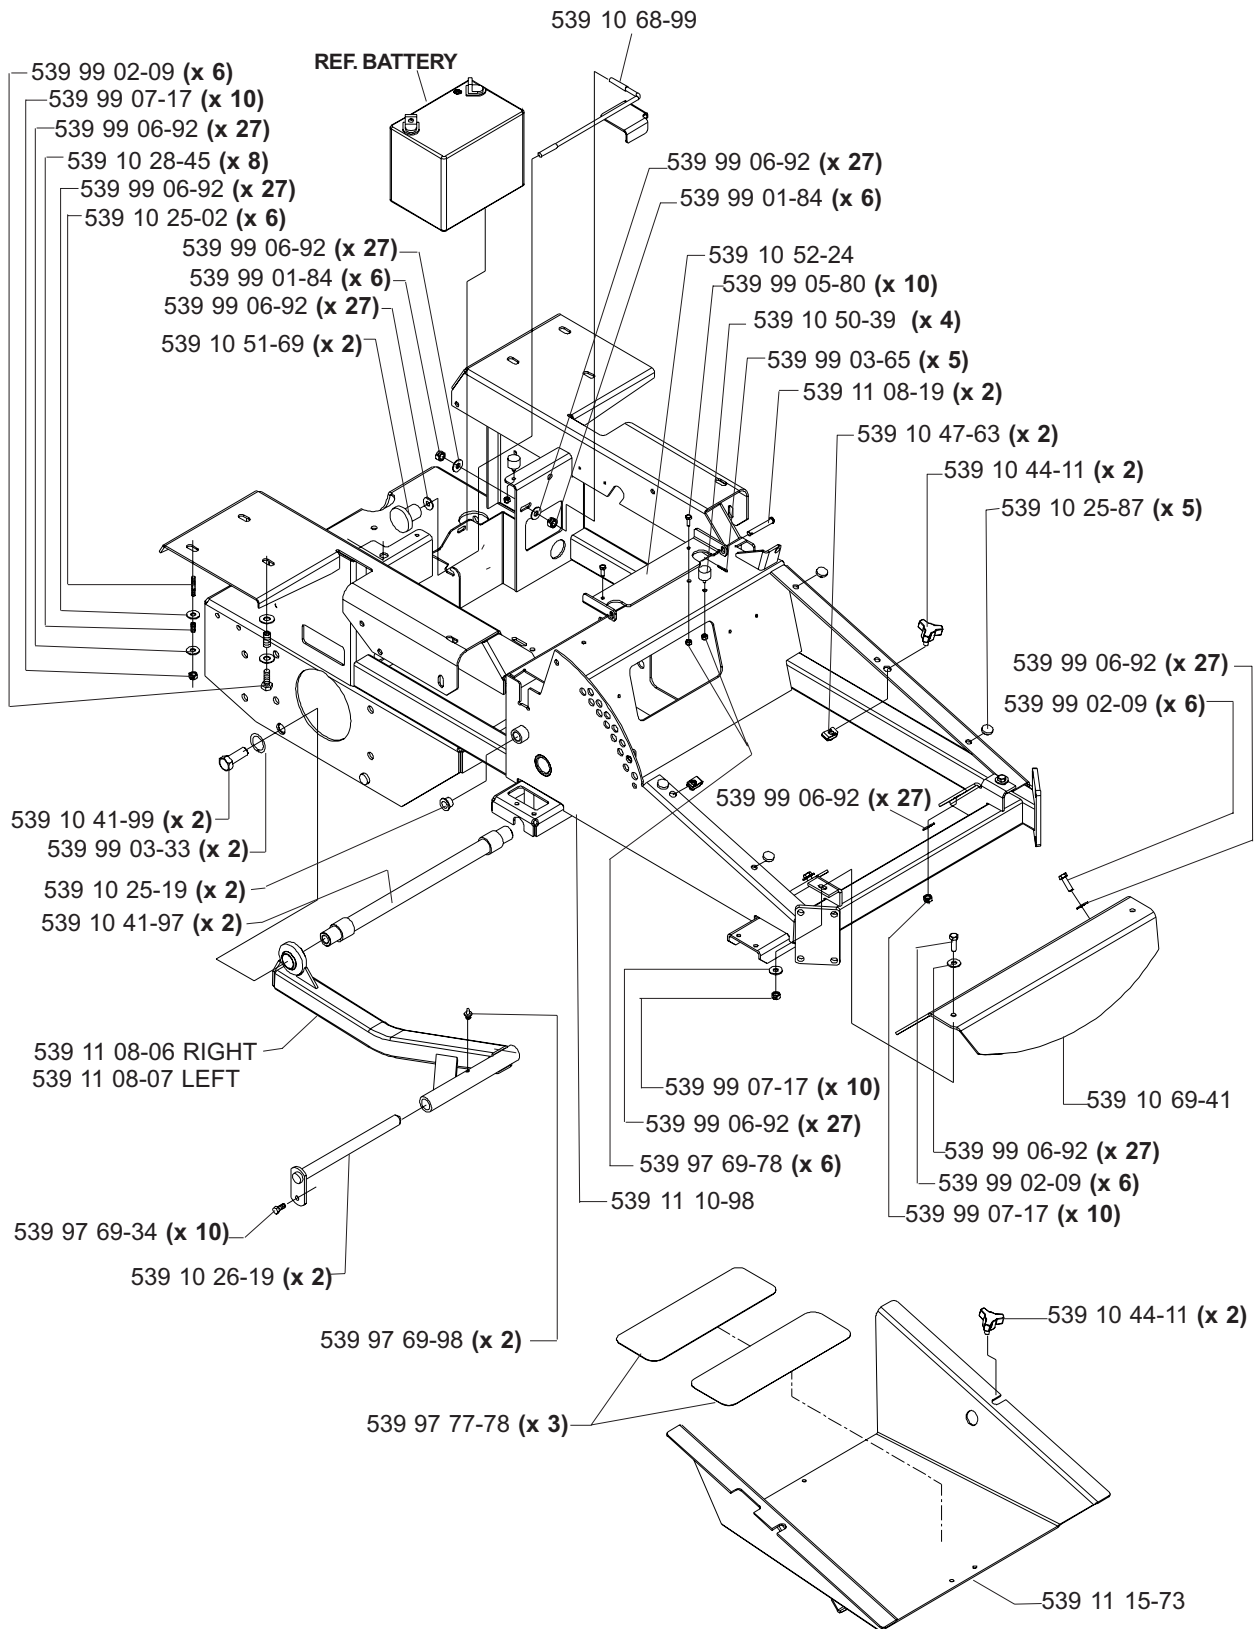

HYDRAULIC ASSEMBLY (TL)

**MODELS: 968999256, 968999258, 968999305, 968999307,
968999308, 968999332, 968999368, 968999375**

MAIN FRAME ASSEMBLY

MAIN FRAME ASSEMBLY

NOT SHOWN:

- 539 11 26-54 FLOOR PAN PAD, MODEL 968999307 ONLY
- 539 11 26-55 FOOT REST PAD, MODEL 968999307 ONLY

SEAT ASSEMBLY

MODELS: 968999256, 968999258, 968999305,
968999308, 968999332, 968999368

539 11 10-26 1 SEAT BELT (NOT SHOWN)
539 10 87-45 1 SWITCH/SNAP MOUNT KIT (NOT SHOWN)

KOHLER 24 HP & 25 HP ENGINE ASSEMBLY

MODELS: 968999307, 968999308, 968999332, 968999375

MOTION CONTROL ASSEMBLY

PARK BRAKE ASSEMBLY (TL)

**MODELS: 968999256, 968999258, 968999305, 968999307,
968999308, 968999332, 968999368, 968999375**

CASTER ARM

**MODELS: 968999254, 968999255, 968999256, 968999258, 968999304,
968999305, 968999307, 968999332, 968999368, 968999375,
968999356**

42" DECK ASSEMBLY

42" DECK ASSEMBLY

48" DECK ASSEMBLY

48" DECK ASSEMBLY

52" DECK ASSEMBLY