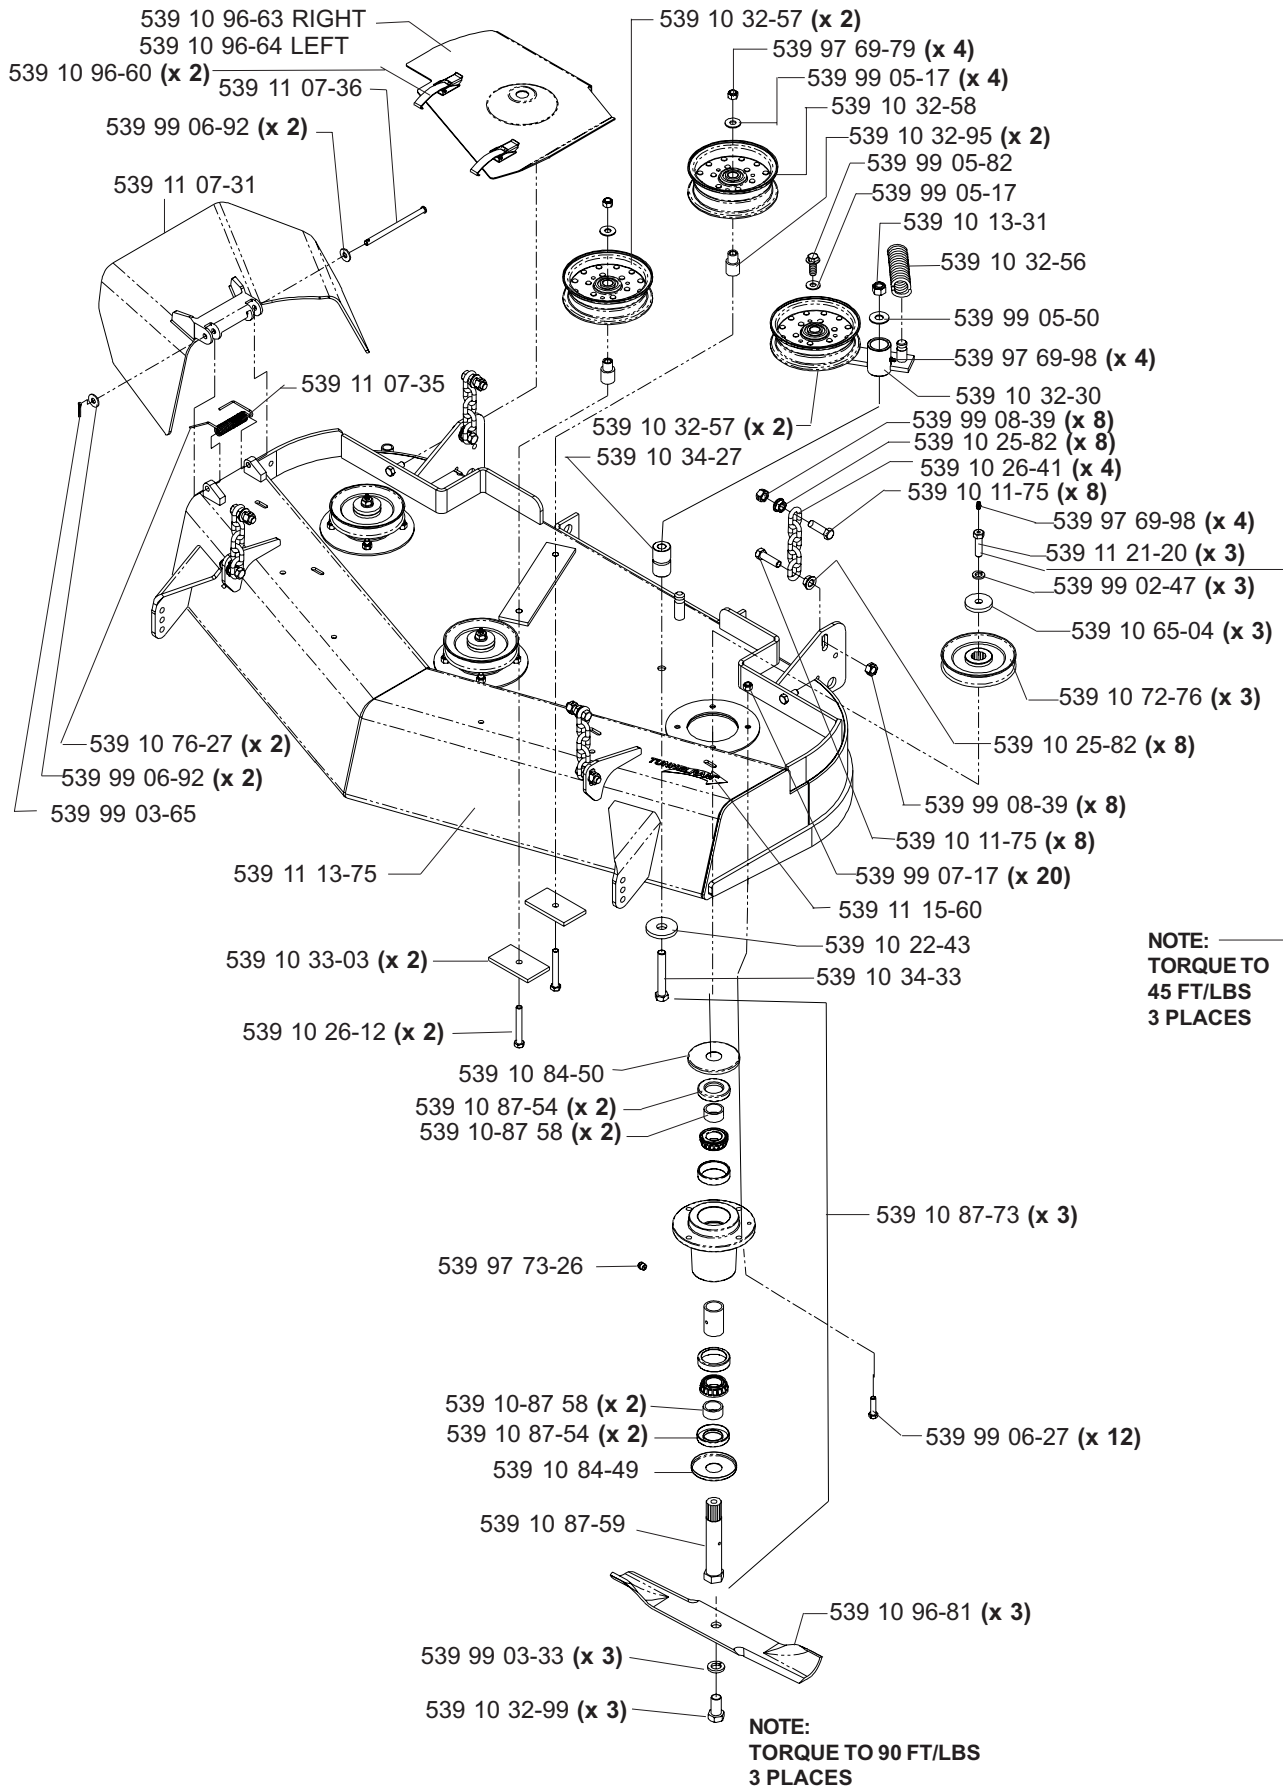

HYDRAULIC ASSEMBLY (TL)

**MODELS: 968999256, 968999258, 968999305, 968999307,
968999308, 968999332, 968999368, 968999375**

MAIN FRAME ASSEMBLY

MAIN FRAME ASSEMBLY

NOT SHOWN:

- 539 11 26-54 FLOOR PAN PAD, MODEL 968999307 ONLY
- 539 11 26-55 FOOT REST PAD, MODEL 968999307 ONLY

SEAT ASSEMBLY

MODELS: 968999256, 968999258, 968999305,
968999308, 968999332, 968999368

539 11 10-26 1 SEAT BELT (NOT SHOWN)
539 10 87-45 1 SWITCH/SNAP MOUNT KIT (NOT SHOWN)

KOHLER 24 HP & 25 HP ENGINE ASSEMBLY

MODELS: 968999307, 968999308, 968999332, 968999375

MOTION CONTROL ASSEMBLY

PARK BRAKE ASSEMBLY (TL)

**MODELS: 968999256, 968999258, 968999305, 968999307,
968999308, 968999332, 968999368, 968999375**

CASTER ARM

**MODELS: 968999254, 968999255, 968999256, 968999258, 968999304,
968999305, 968999307, 968999332, 968999368, 968999375,
968999356**

42" DECK ASSEMBLY

42" DECK ASSEMBLY

48" DECK ASSEMBLY

48" DECK ASSEMBLY

52" DECK ASSEMBLY