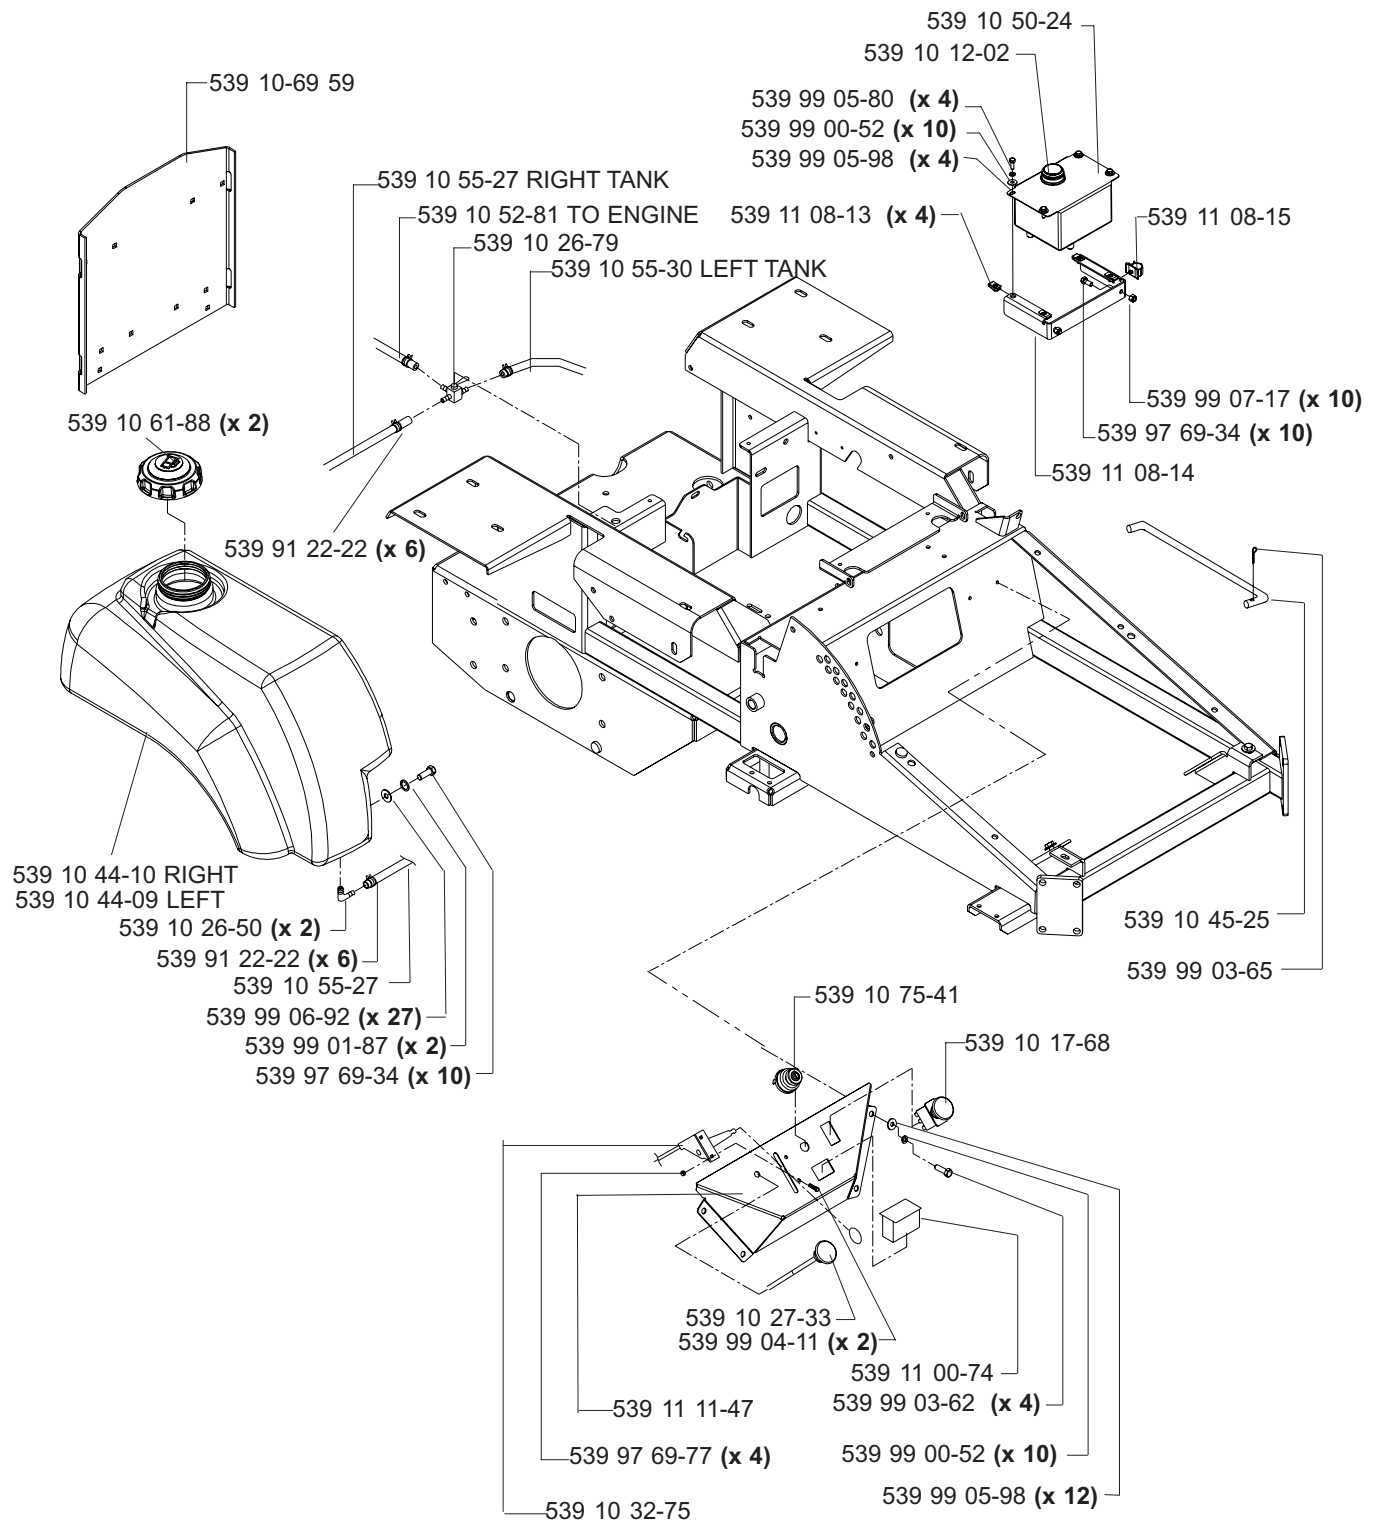

HYDRAULIC ASSEMBLY (TL)

**MODELS: 968999256, 968999258, 968999305, 968999307,
968999308, 968999332, 968999368, 968999375**

MAIN FRAME ASSEMBLY

MAIN FRAME ASSEMBLY

NOT SHOWN:

- 539 11 26-54 FLOOR PAN PAD, MODEL 968999307 ONLY
- 539 11 26-55 FOOT REST PAD, MODEL 968999307 ONLY

SEAT ASSEMBLY

MODELS: 968999256, 968999258, 968999305,
968999308, 968999332, 968999368

539 11 10-26 1 SEAT BELT (NOT SHOWN)
539 10 87-45 1 SWITCH/SNAP MOUNT KIT (NOT SHOWN)

KOHLER 24 HP & 25 HP ENGINE ASSEMBLY

MODELS: 968999307, 968999308, 968999332, 968999375

MOTION CONTROL ASSEMBLY

PARK BRAKE ASSEMBLY (TL)

**MODELS: 968999256, 968999258, 968999305, 968999307,
968999308, 968999332, 968999368, 968999375**

CASTER ARM

**MODELS: 968999254, 968999255, 968999256, 968999258, 968999304,
968999305, 968999307, 968999332, 968999368, 968999375,
968999356**

42" DECK ASSEMBLY

42" DECK ASSEMBLY

48" DECK ASSEMBLY

48" DECK ASSEMBLY

52" DECK ASSEMBLY