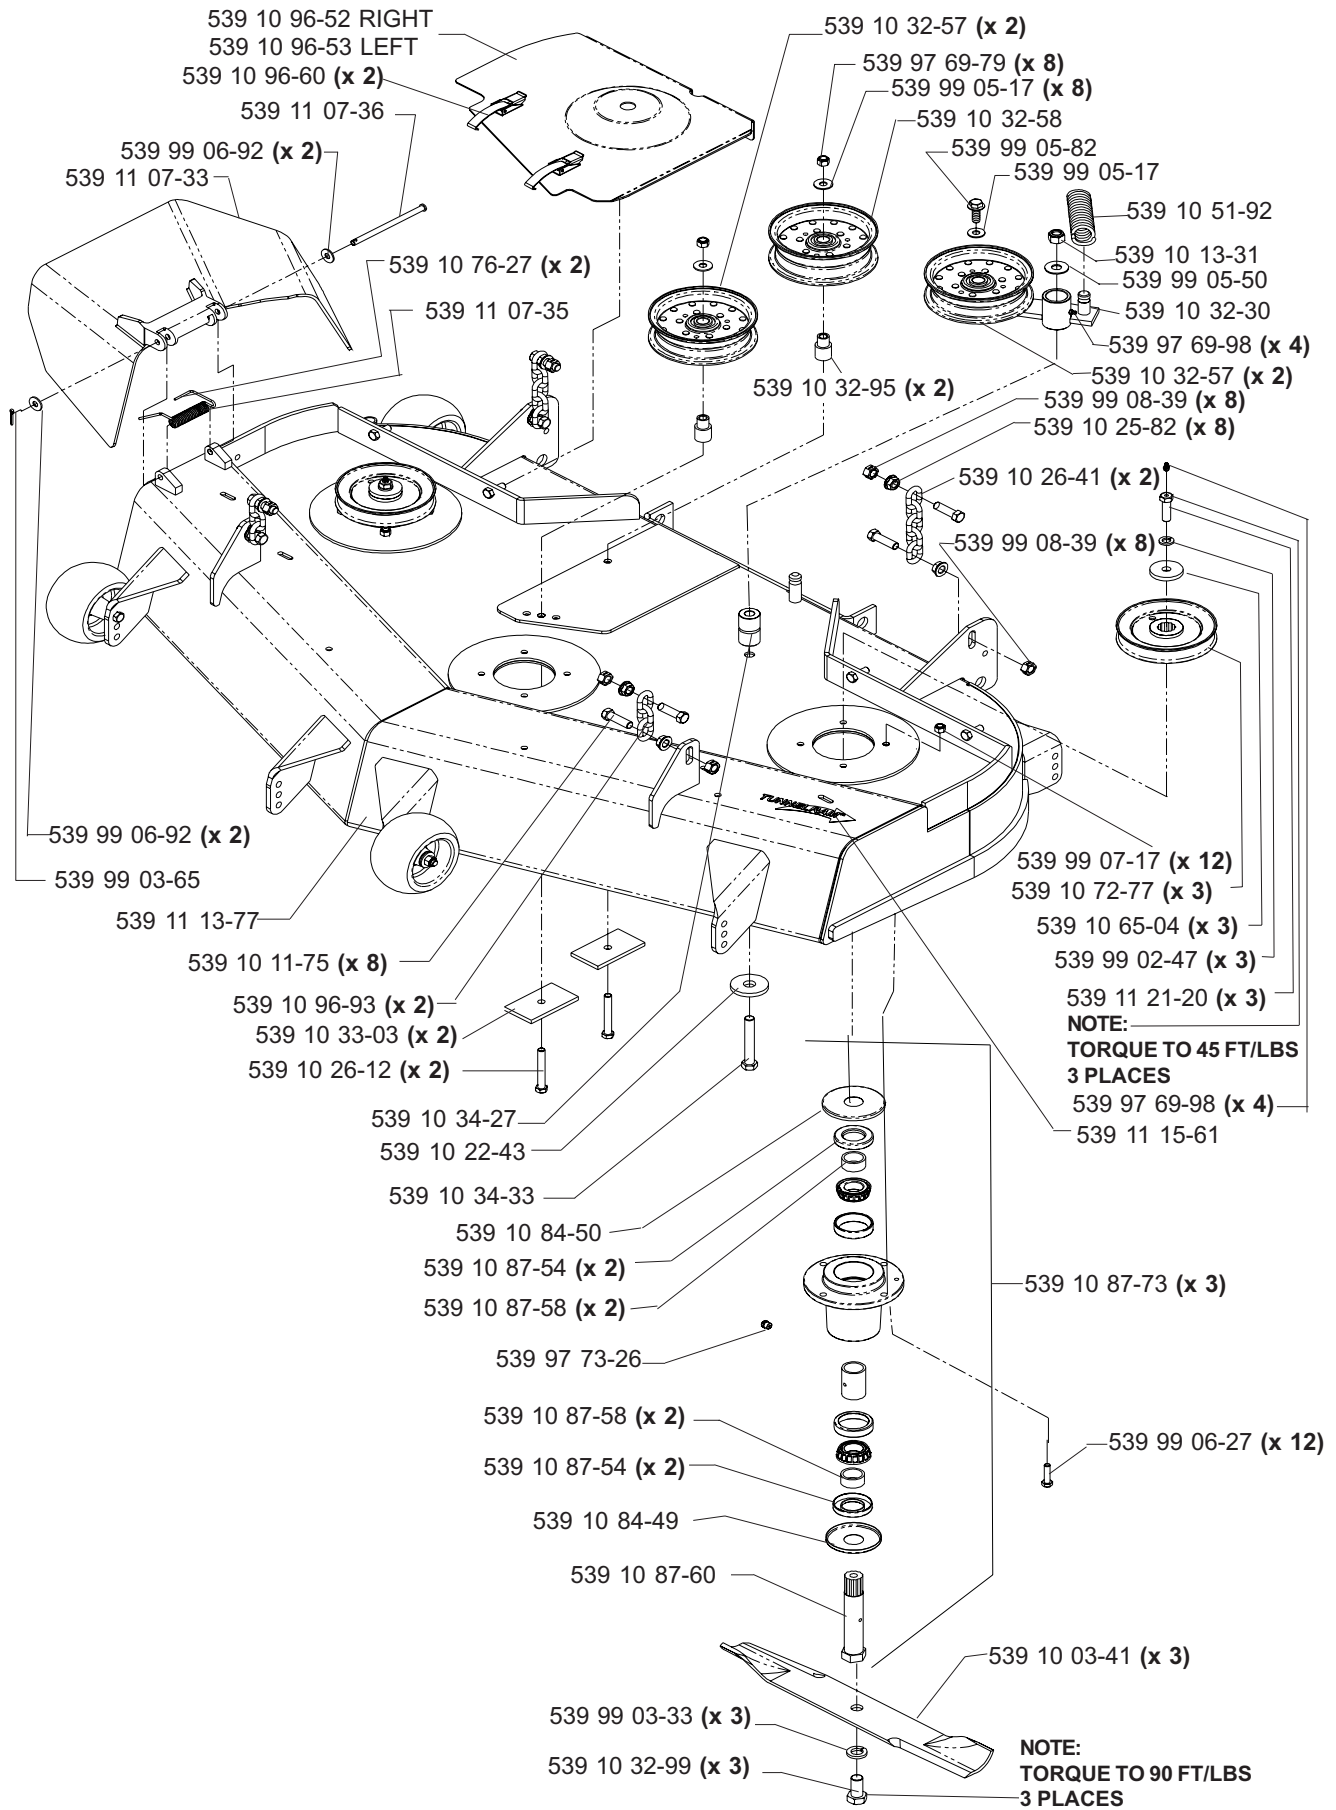

HYDRAULIC ASSEMBLY (TL)

**MODELS: 968999256, 968999258, 968999305, 968999307,
968999308, 968999332, 968999368, 968999375**

MAIN FRAME ASSEMBLY

MAIN FRAME ASSEMBLY

NOT SHOWN:

- 539 11 26-54 FLOOR PAN PAD, MODEL 968999307 ONLY
- 539 11 26-55 FOOT REST PAD, MODEL 968999307 ONLY

SEAT ASSEMBLY

MODELS: 968999256, 968999258, 968999305,
968999308, 968999332, 968999368

539 11 10-26 1 SEAT BELT (NOT SHOWN)
539 10 87-45 1 SWITCH/SNAP MOUNT KIT (NOT SHOWN)

KOHLER 24 HP & 25 HP ENGINE ASSEMBLY

MODELS: 968999307, 968999308, 968999332, 968999375

MOTION CONTROL ASSEMBLY

PARK BRAKE ASSEMBLY (TL)

**MODELS: 968999256, 968999258, 968999305, 968999307,
968999308, 968999332, 968999368, 968999375**

CASTER ARM

**MODELS: 968999254, 968999255, 968999256, 968999258, 968999304,
968999305, 968999307, 968999332, 968999368, 968999375,
968999356**

42" DECK ASSEMBLY

42" DECK ASSEMBLY

48" DECK ASSEMBLY

48" DECK ASSEMBLY

52" DECK ASSEMBLY