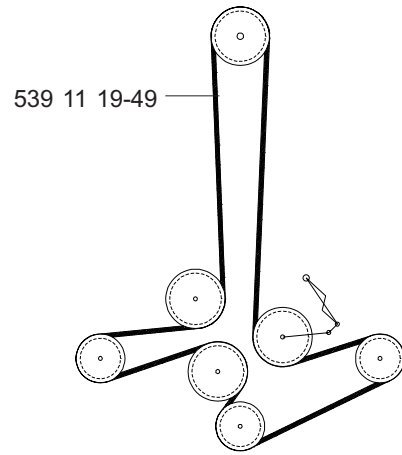

MODELS: 968999307, 968999308, 968999332, 968999375

MOTION CONTROL ASSEMBLY

PARK BRAKE ASSEMBLY (TL)

**MODELS: 968999256, 968999258, 968999305, 968999307,
968999308, 968999332, 968999368, 968999375**

CASTER ARM

**MODELS: 968999254, 968999255, 968999256, 968999258, 968999304,
968999305, 968999307, 968999332, 968999368, 968999375,
968999356**

42" DECK ASSEMBLY

42" DECK ASSEMBLY

48" DECK ASSEMBLY

48" DECK ASSEMBLY

52" DECK ASSEMBLY

52" DECK ASSEMBLY

61" DECK ASSEMBLY

61" DECK ASSEMBLY

DECK LIFT ASSEMBLY

WIRING ASSEMBLY

DECALS

539 10 26-70 DECAL, FUEL VALVE (NOT SHOWN)

LIFT PEDAL MAY BE OPTIONAL