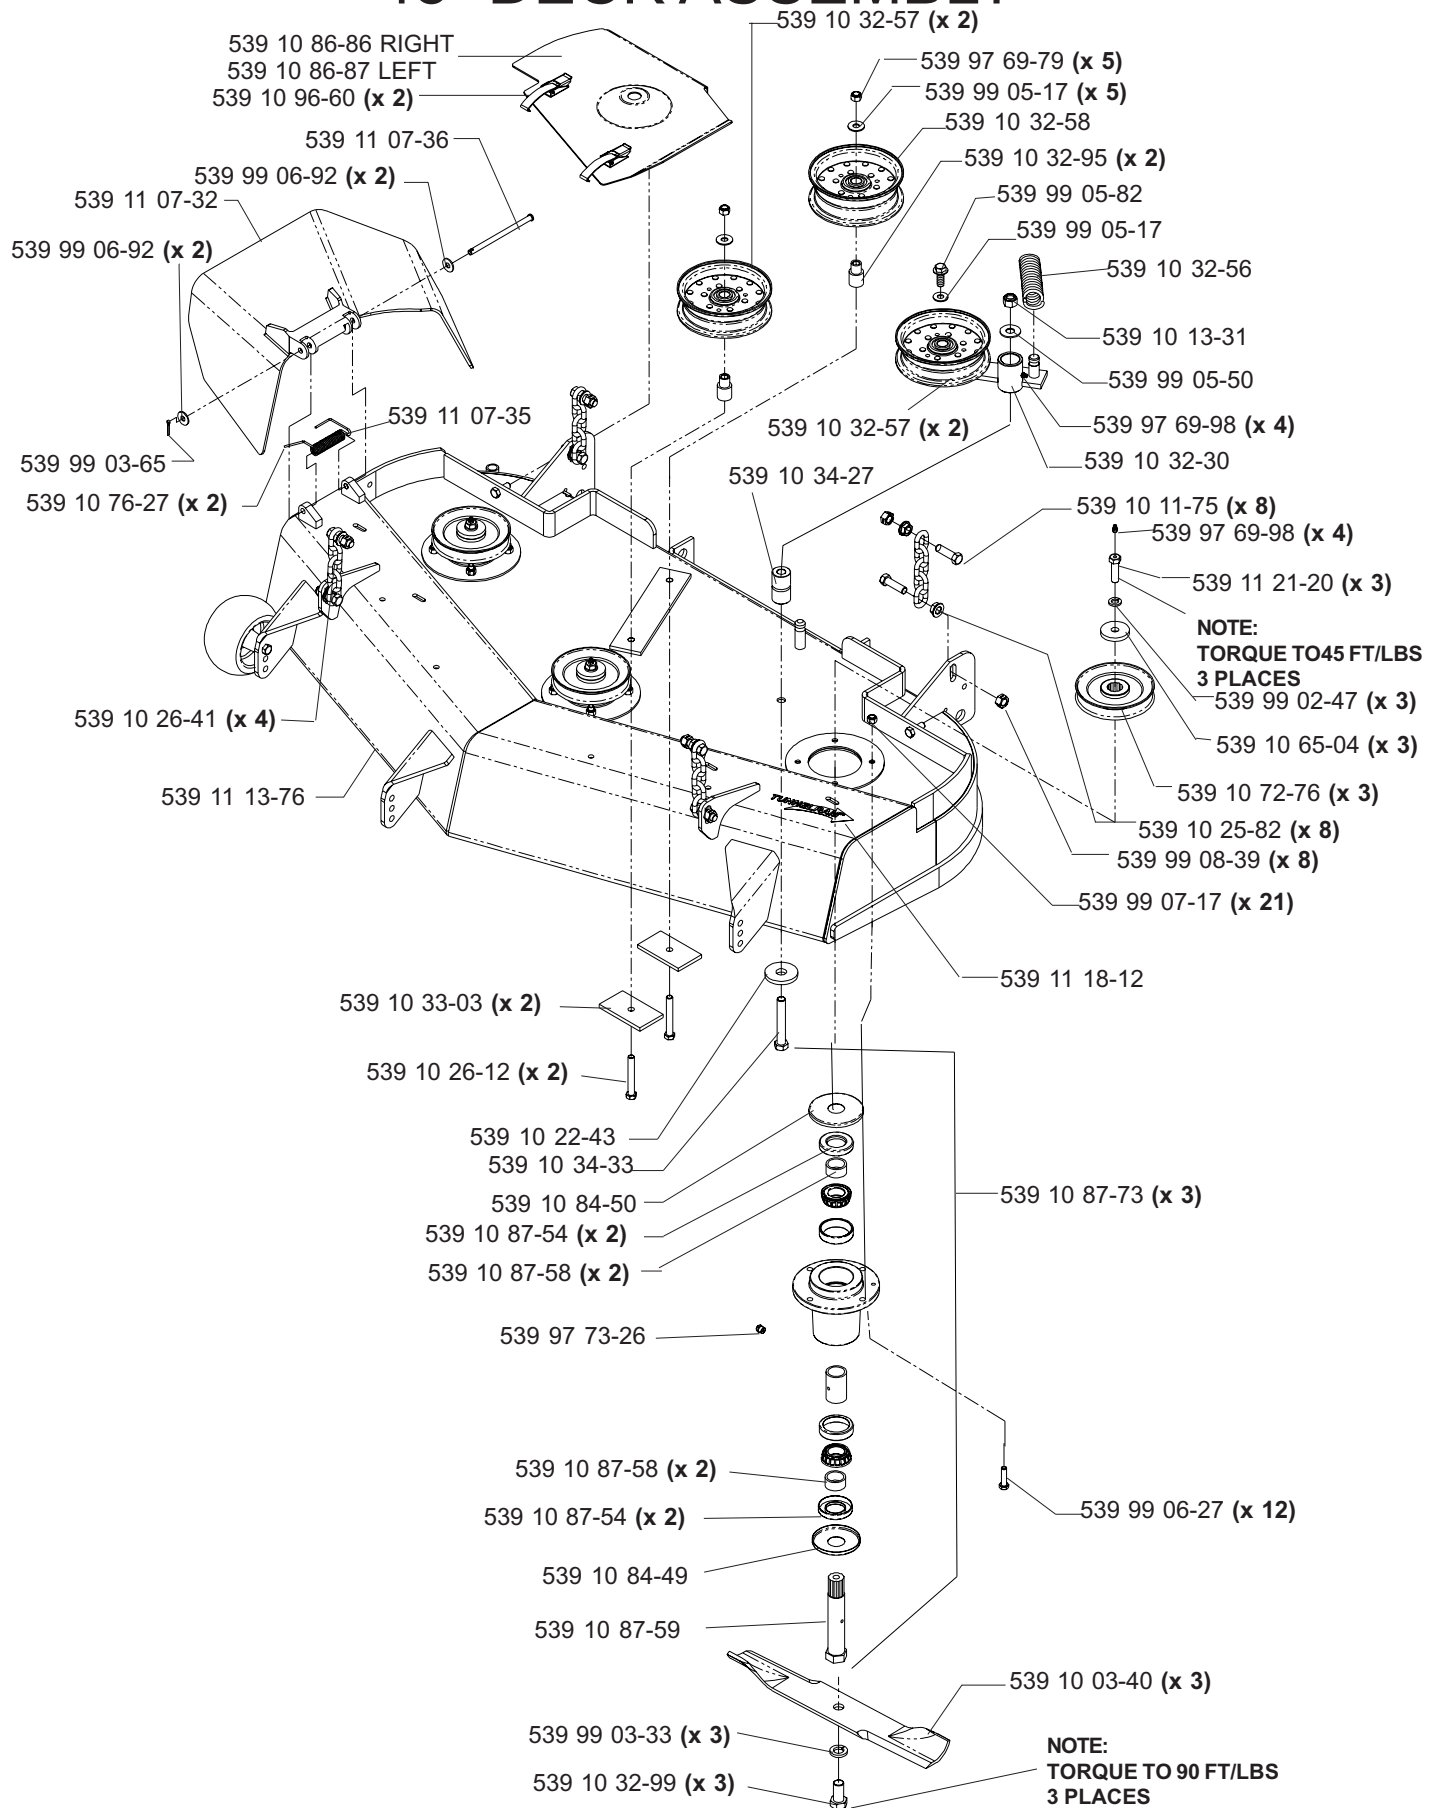

HYDRAULIC ASSEMBLY (TL)

**MODELS: 968999256, 968999258, 968999305, 968999307,
968999308, 968999332, 968999368, 968999375**

MAIN FRAME ASSEMBLY

MAIN FRAME ASSEMBLY

NOT SHOWN:

- 539 11 26-54 FLOOR PAN PAD, MODEL 968999307 ONLY
- 539 11 26-55 FOOT REST PAD, MODEL 968999307 ONLY

MODELS: 968999307, 968999308, 968999332, 968999375

MOTION CONTROL ASSEMBLY

PARK BRAKE ASSEMBLY (TL)

**MODELS: 968999256, 968999258, 968999305, 968999307,
968999308, 968999332, 968999368, 968999375**

CASTER ARM

**MODELS: 968999254, 968999255, 968999256, 968999258, 968999304,
968999305, 968999307, 968999332, 968999368, 968999375,
968999356**

42" DECK ASSEMBLY

42" DECK ASSEMBLY

48" DECK ASSEMBLY

48" DECK ASSEMBLY

52" DECK ASSEMBLY

52" DECK ASSEMBLY

61" DECK ASSEMBLY

61" DECK ASSEMBLY

DECK LIFT ASSEMBLY

WIRING ASSEMBLY

DECALS

539 10 26-70 DECAL, FUEL VALVE (NOT SHOWN)

LIFT PEDAL MAY BE OPTIONAL