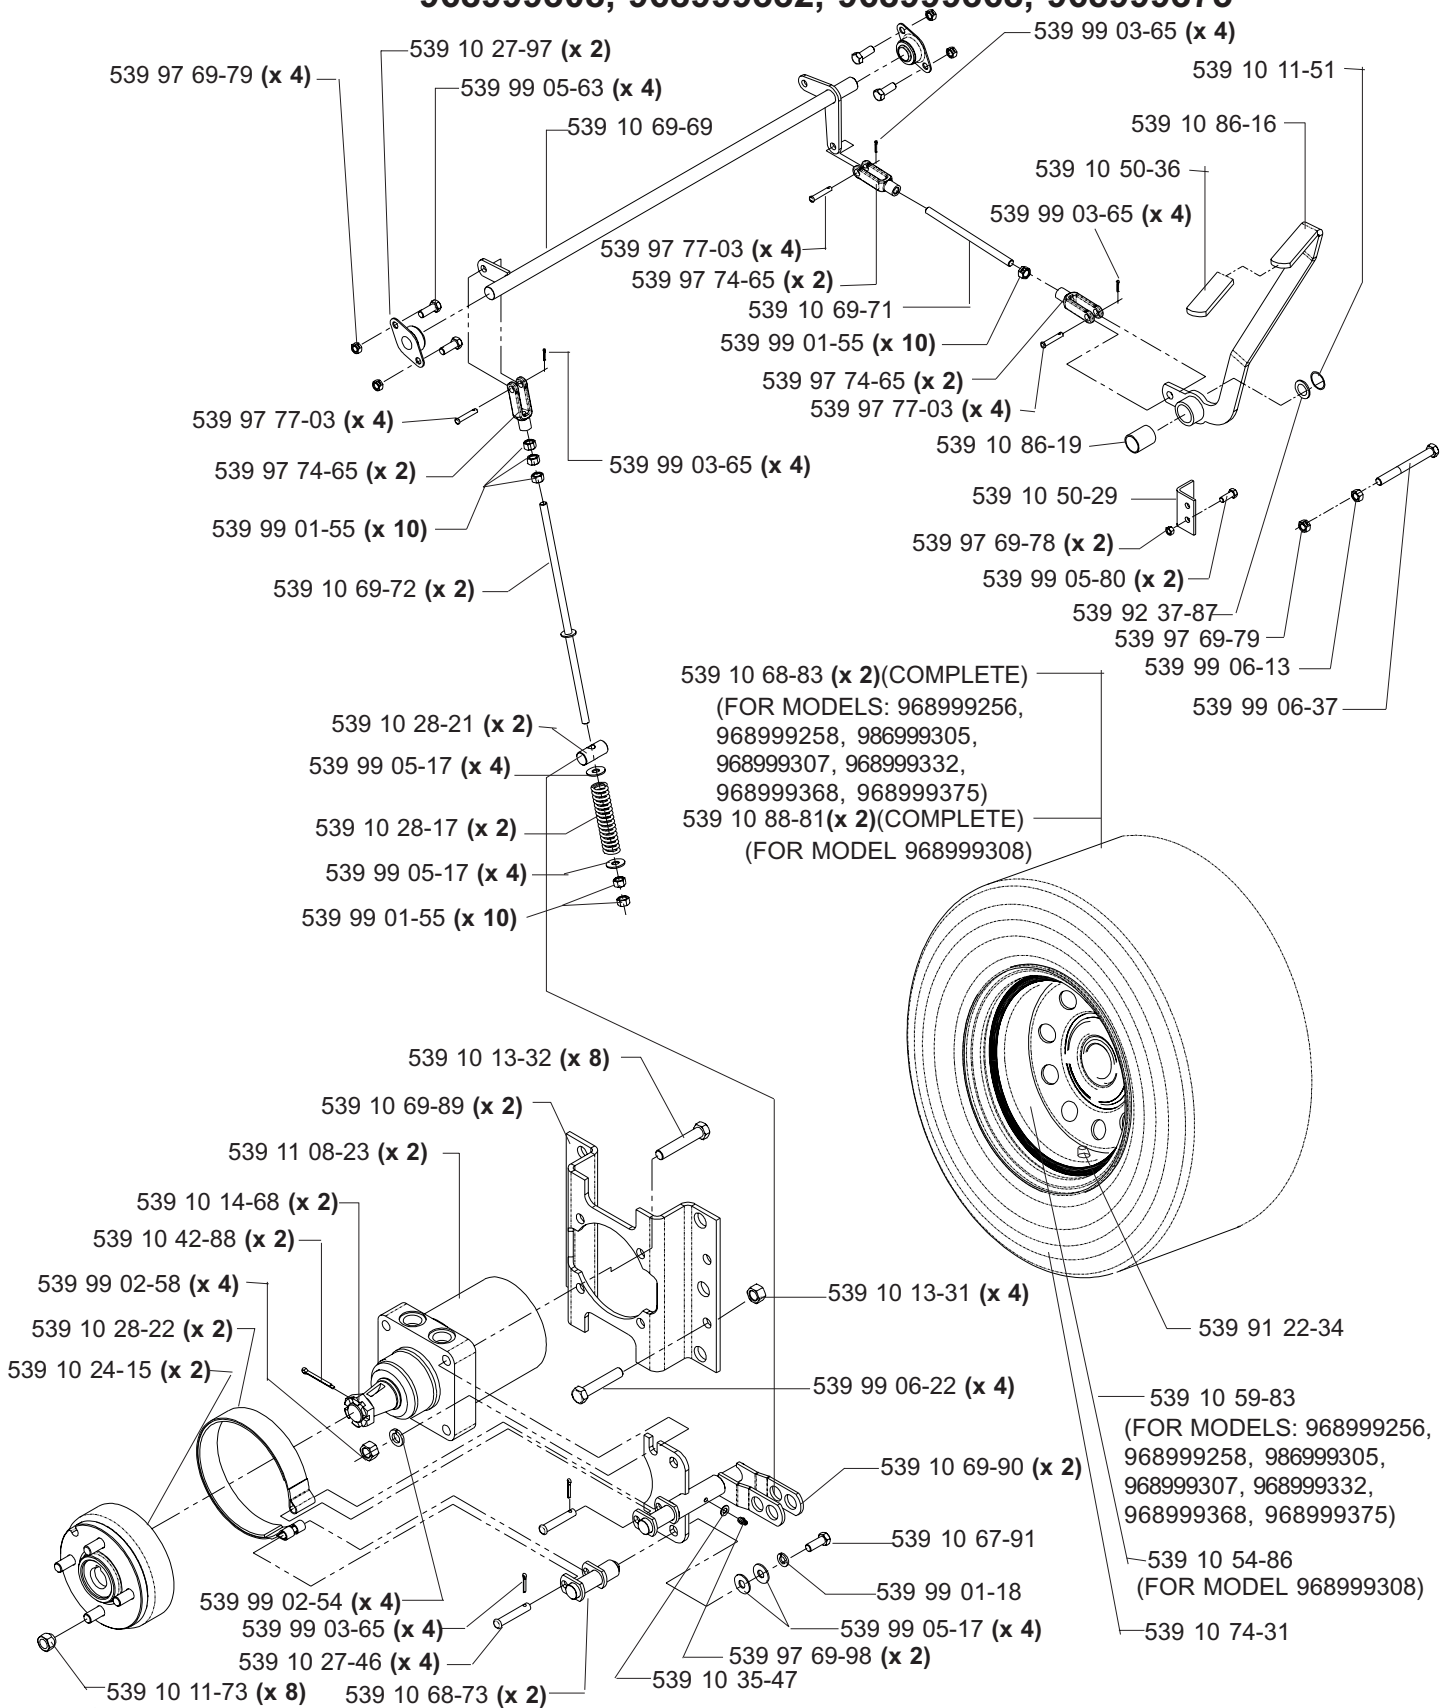

HYDRAULIC ASSEMBLY (TL)

**MODELS: 968999256, 968999258, 968999305, 968999307,
968999308, 968999332, 968999368, 968999375**

MAIN FRAME ASSEMBLY

MAIN FRAME ASSEMBLY

NOT SHOWN:

- 539 11 26-54 FLOOR PAN PAD, MODEL 968999307 ONLY
- 539 11 26-55 FOOT REST PAD, MODEL 968999307 ONLY

SEAT ASSEMBLY

MODELS: 968999256, 968999258, 968999305,
968999308, 968999332, 968999368

539 11 10-26 1 SEAT BELT (NOT SHOWN)
539 10 87-45 1 SWITCH/SNAP MOUNT KIT (NOT SHOWN)

KOHLER 24 HP & 25 HP ENGINE ASSEMBLY

MODELS: 968999307, 968999308, 968999332, 968999375

MOTION CONTROL ASSEMBLY

PARK BRAKE ASSEMBLY (TL)

**MODELS: 968999256, 968999258, 968999305, 968999307,
968999308, 968999332, 968999368, 968999375**

CASTER ARM

**MODELS: 968999254, 968999255, 968999256, 968999258, 968999304,
968999305, 968999307, 968999332, 968999368, 968999375,
968999356**

42" DECK ASSEMBLY

42" DECK ASSEMBLY

48" DECK ASSEMBLY

48" DECK ASSEMBLY

52" DECK ASSEMBLY