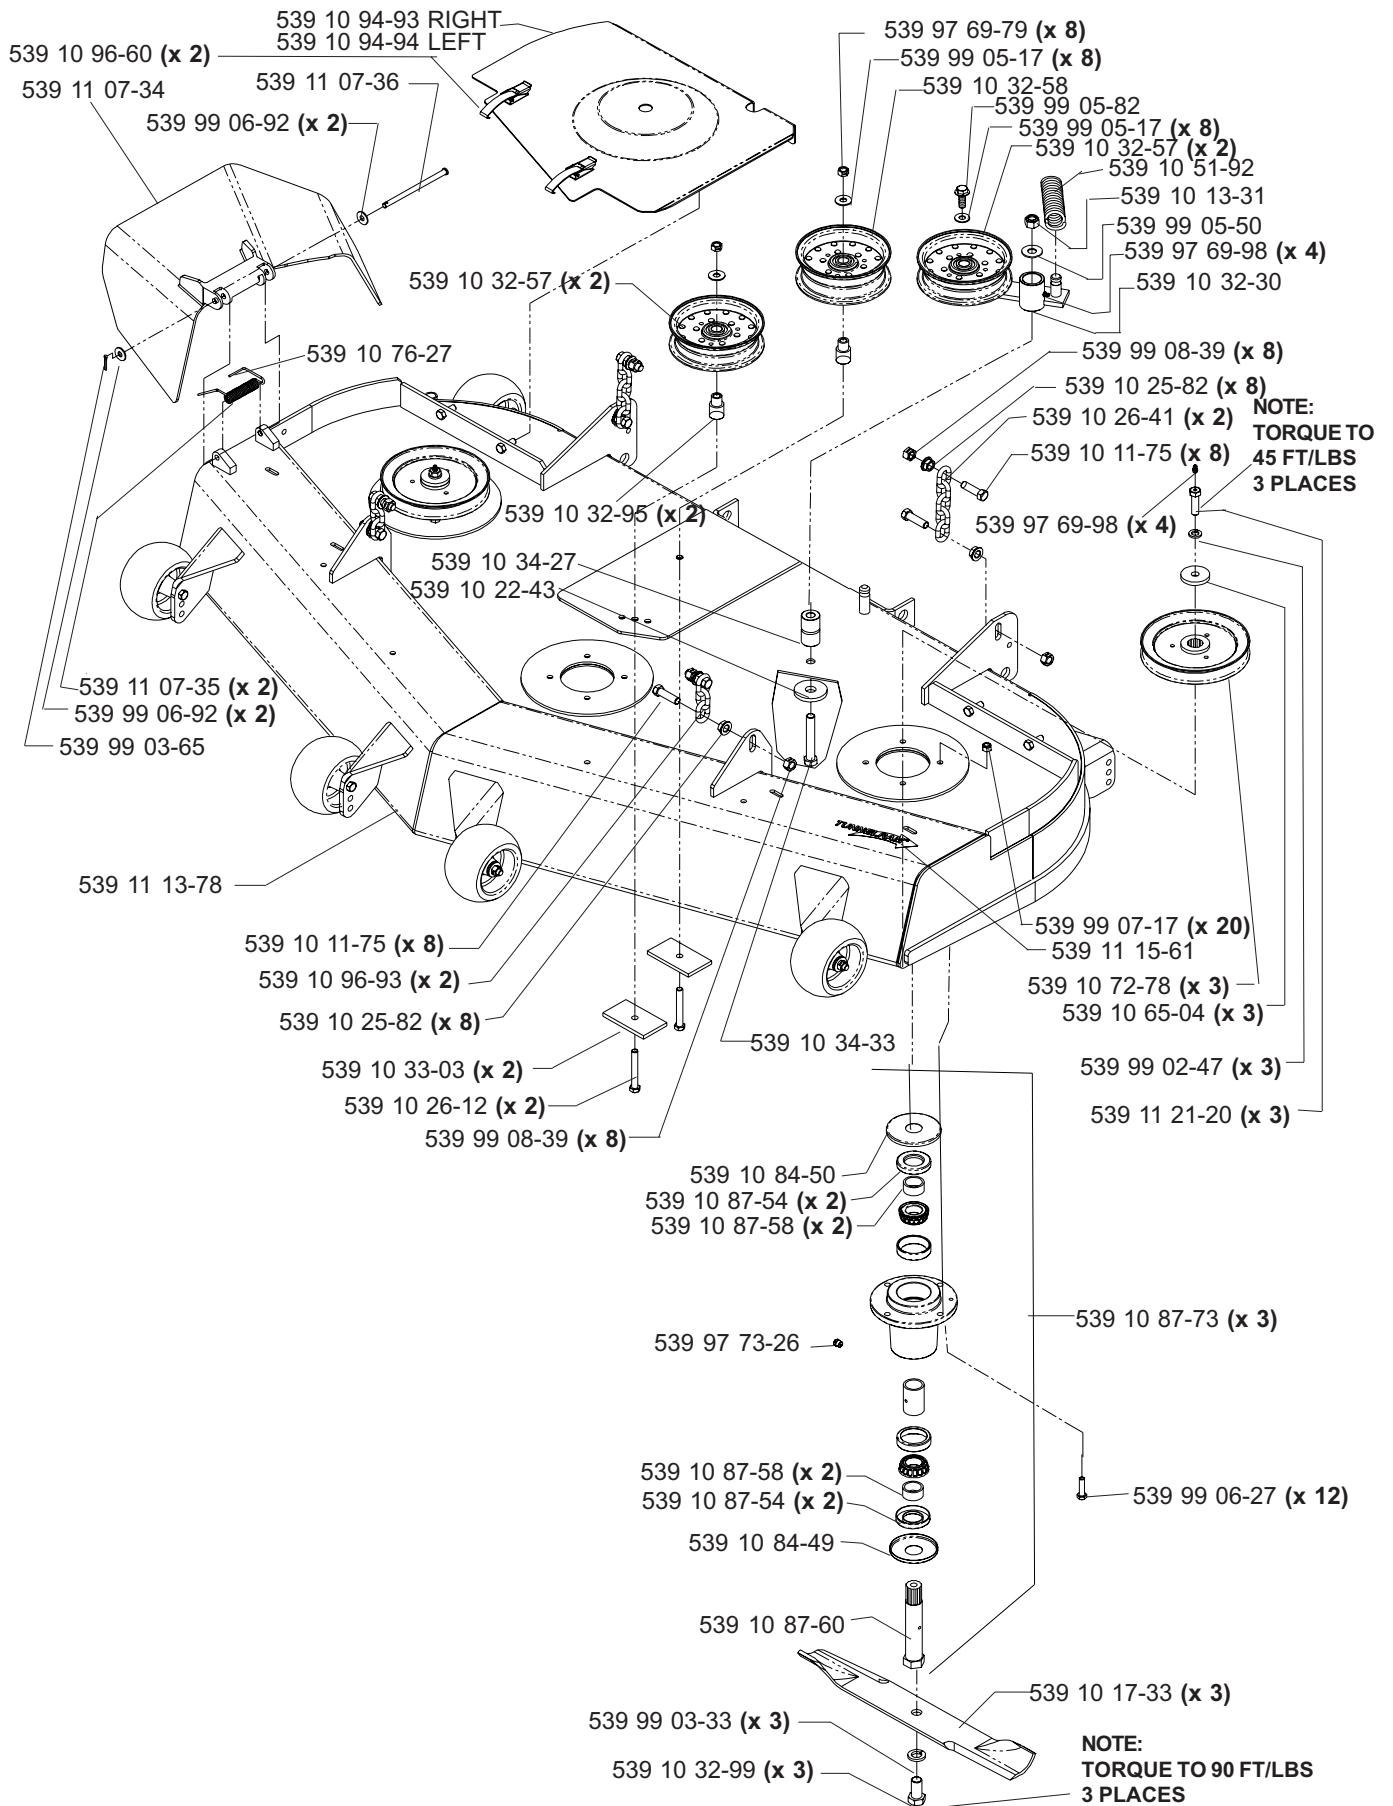

61" DECK ASSEMBLY