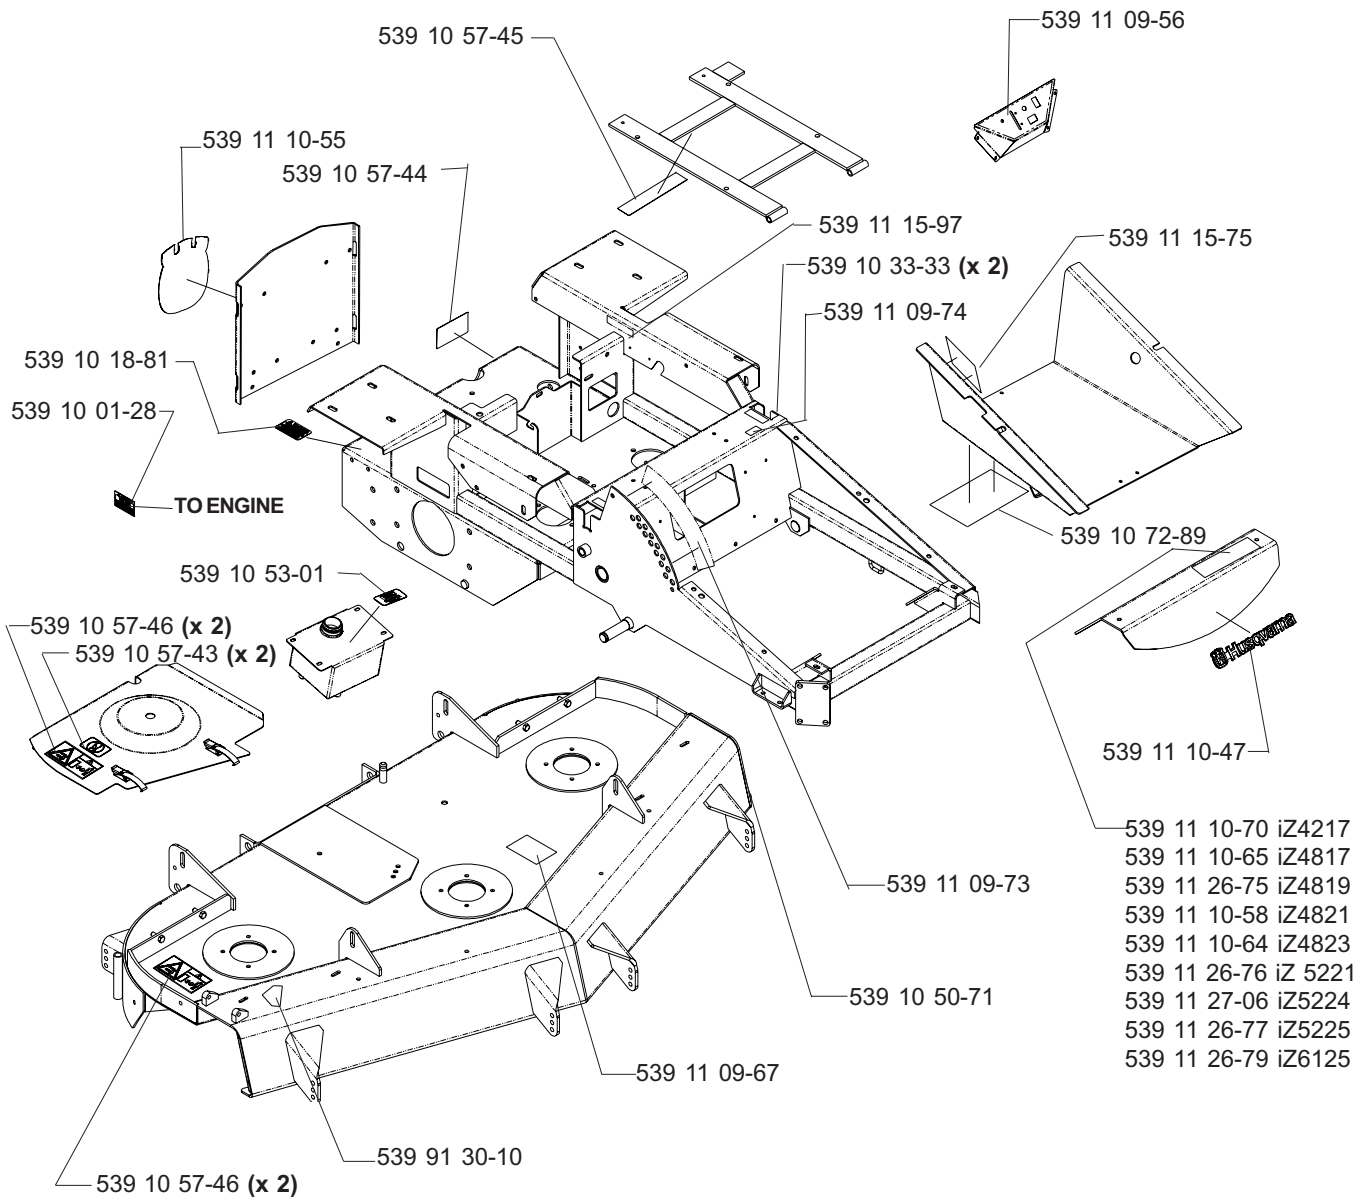

**MODELS: 968999254, 968999255, 968999256, 968999258, 968999304,
968999305, 968999307, 968999332, 968999368, 968999375,
968999356**

42" DECK ASSEMBLY

42" DECK ASSEMBLY

48" DECK ASSEMBLY

48" DECK ASSEMBLY

52" DECK ASSEMBLY

52" DECK ASSEMBLY

61" DECK ASSEMBLY

61" DECK ASSEMBLY

DECK LIFT ASSEMBLY

WIRING ASSEMBLY

DECALS

539 10 26-70 DECAL, FUEL VALVE (NOT SHOWN)

LIFT PEDAL MAY BE OPTIONAL