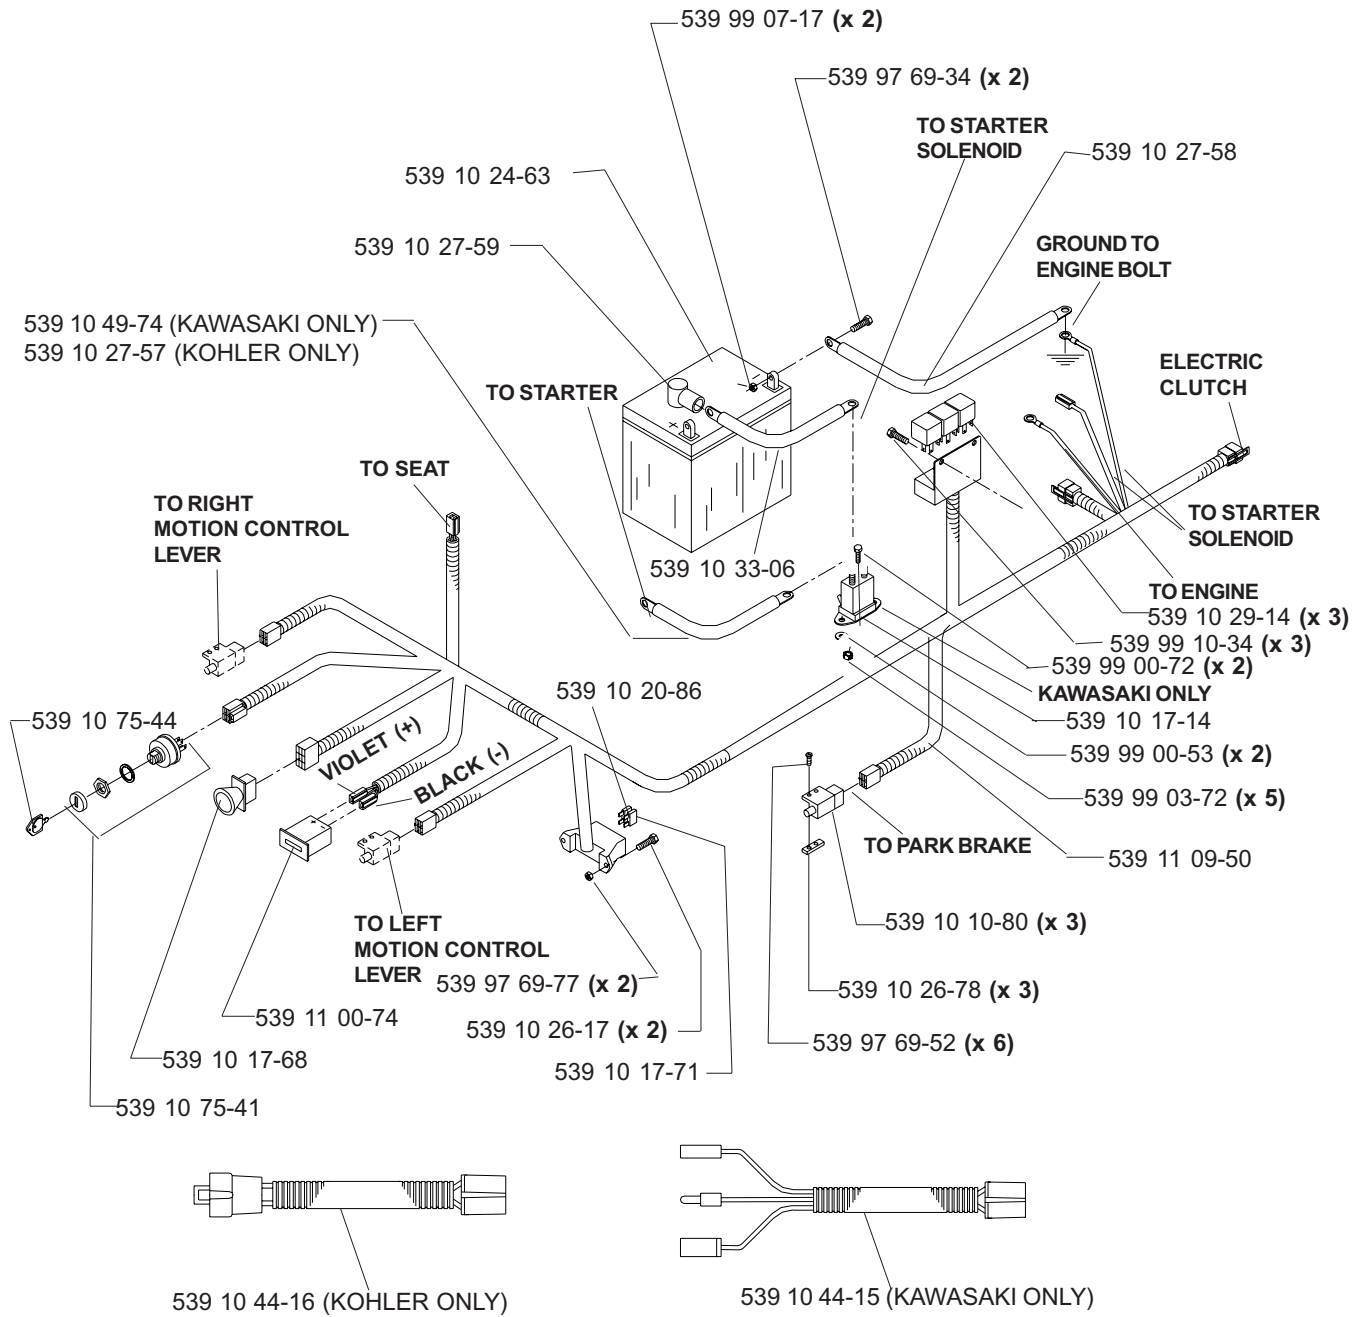

**MODELS: 968999254, 968999255, 968999256, 968999258, 968999304,
968999305, 968999307, 968999332, 968999368, 968999375,
968999356**

42" DECK ASSEMBLY

42" DECK ASSEMBLY

48" DECK ASSEMBLY

48" DECK ASSEMBLY

52" DECK ASSEMBLY

52" DECK ASSEMBLY

61" DECK ASSEMBLY

61" DECK ASSEMBLY

DECK LIFT ASSEMBLY

WIRING ASSEMBLY

DECALS

539 10 26-70 DECAL, FUEL VALVE (NOT SHOWN)

LIFT PEDAL MAY BE OPTIONAL