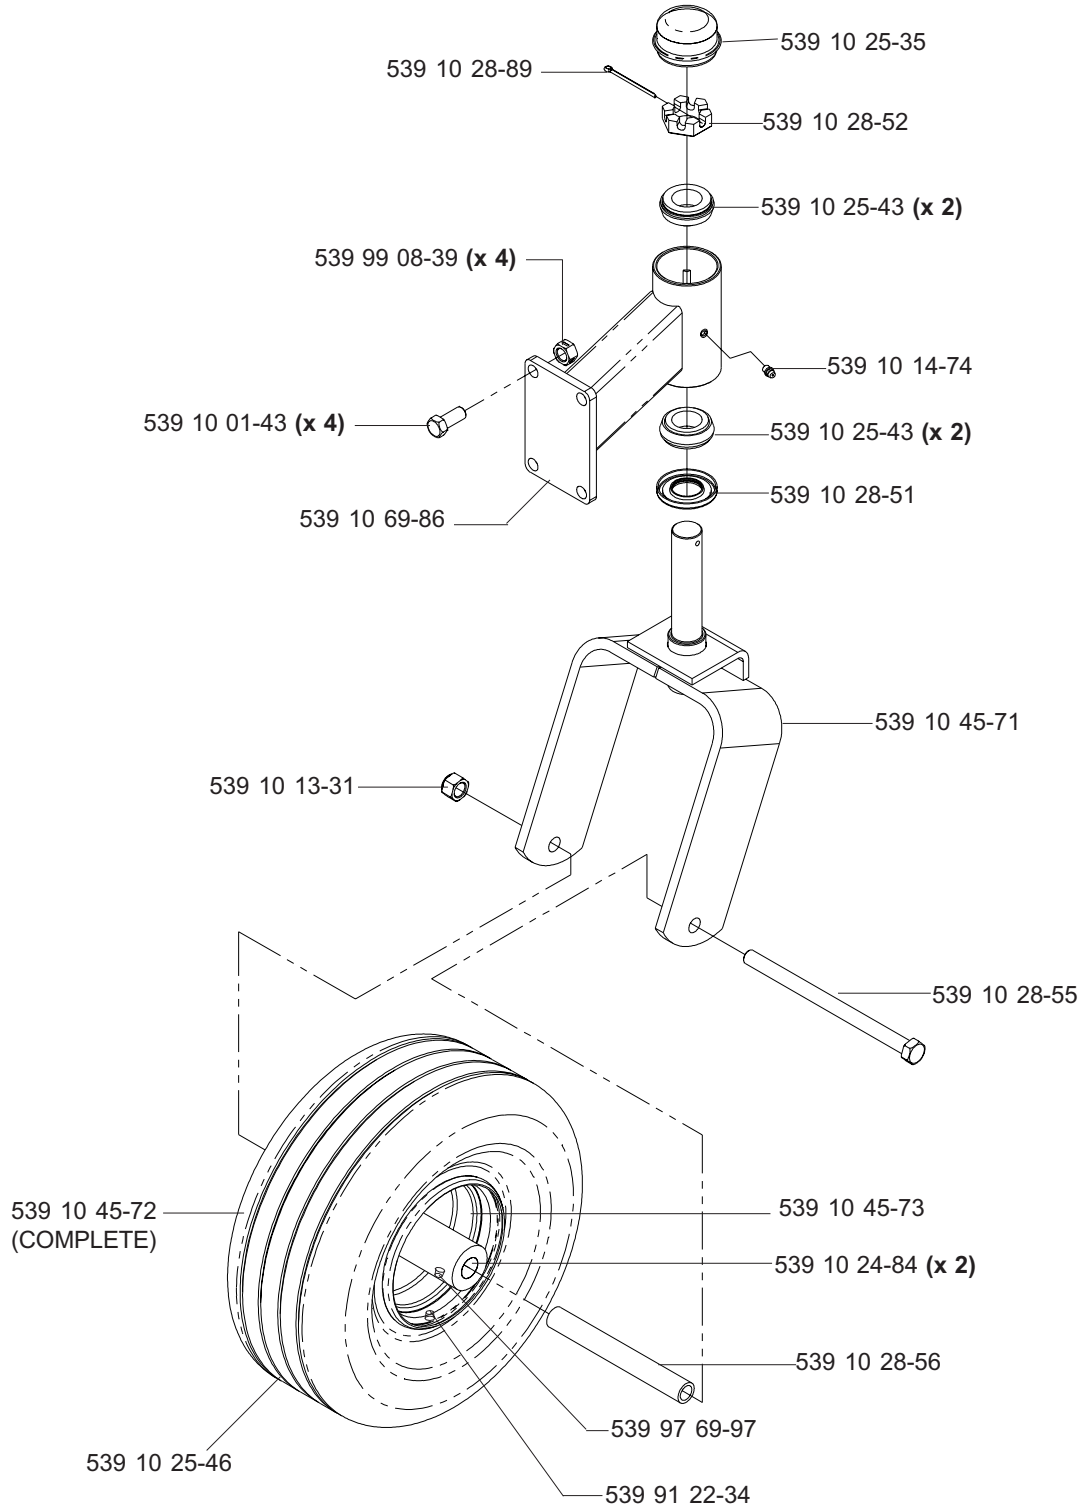

HYDRAULIC ASSEMBLY (TL)

**MODELS: 968999256, 968999258, 968999305, 968999307,
968999308, 968999332, 968999368, 968999375**

MAIN FRAME ASSEMBLY

MAIN FRAME ASSEMBLY

NOT SHOWN:

- 539 11 26-54 FLOOR PAN PAD, MODEL 968999307 ONLY
- 539 11 26-55 FOOT REST PAD, MODEL 968999307 ONLY

SEAT ASSEMBLY

MODELS: 968999256, 968999258, 968999305,
968999308, 968999332, 968999368

539 11 10-26 1 SEAT BELT (NOT SHOWN)
539 10 87-45 1 SWITCH/SNAP MOUNT KIT (NOT SHOWN)

KOHLER 24 HP & 25 HP ENGINE ASSEMBLY

MODELS: 968999307, 968999308, 968999332, 968999375

MOTION CONTROL ASSEMBLY

PARK BRAKE ASSEMBLY (TL)

**MODELS: 968999256, 968999258, 968999305, 968999307,
968999308, 968999332, 968999368, 968999375**

CASTER ARM

**MODELS: 968999254, 968999255, 968999256, 968999258, 968999304,
968999305, 968999307, 968999332, 968999368, 968999375,
968999356**

42" DECK ASSEMBLY

42" DECK ASSEMBLY

48" DECK ASSEMBLY

48" DECK ASSEMBLY

52" DECK ASSEMBLY