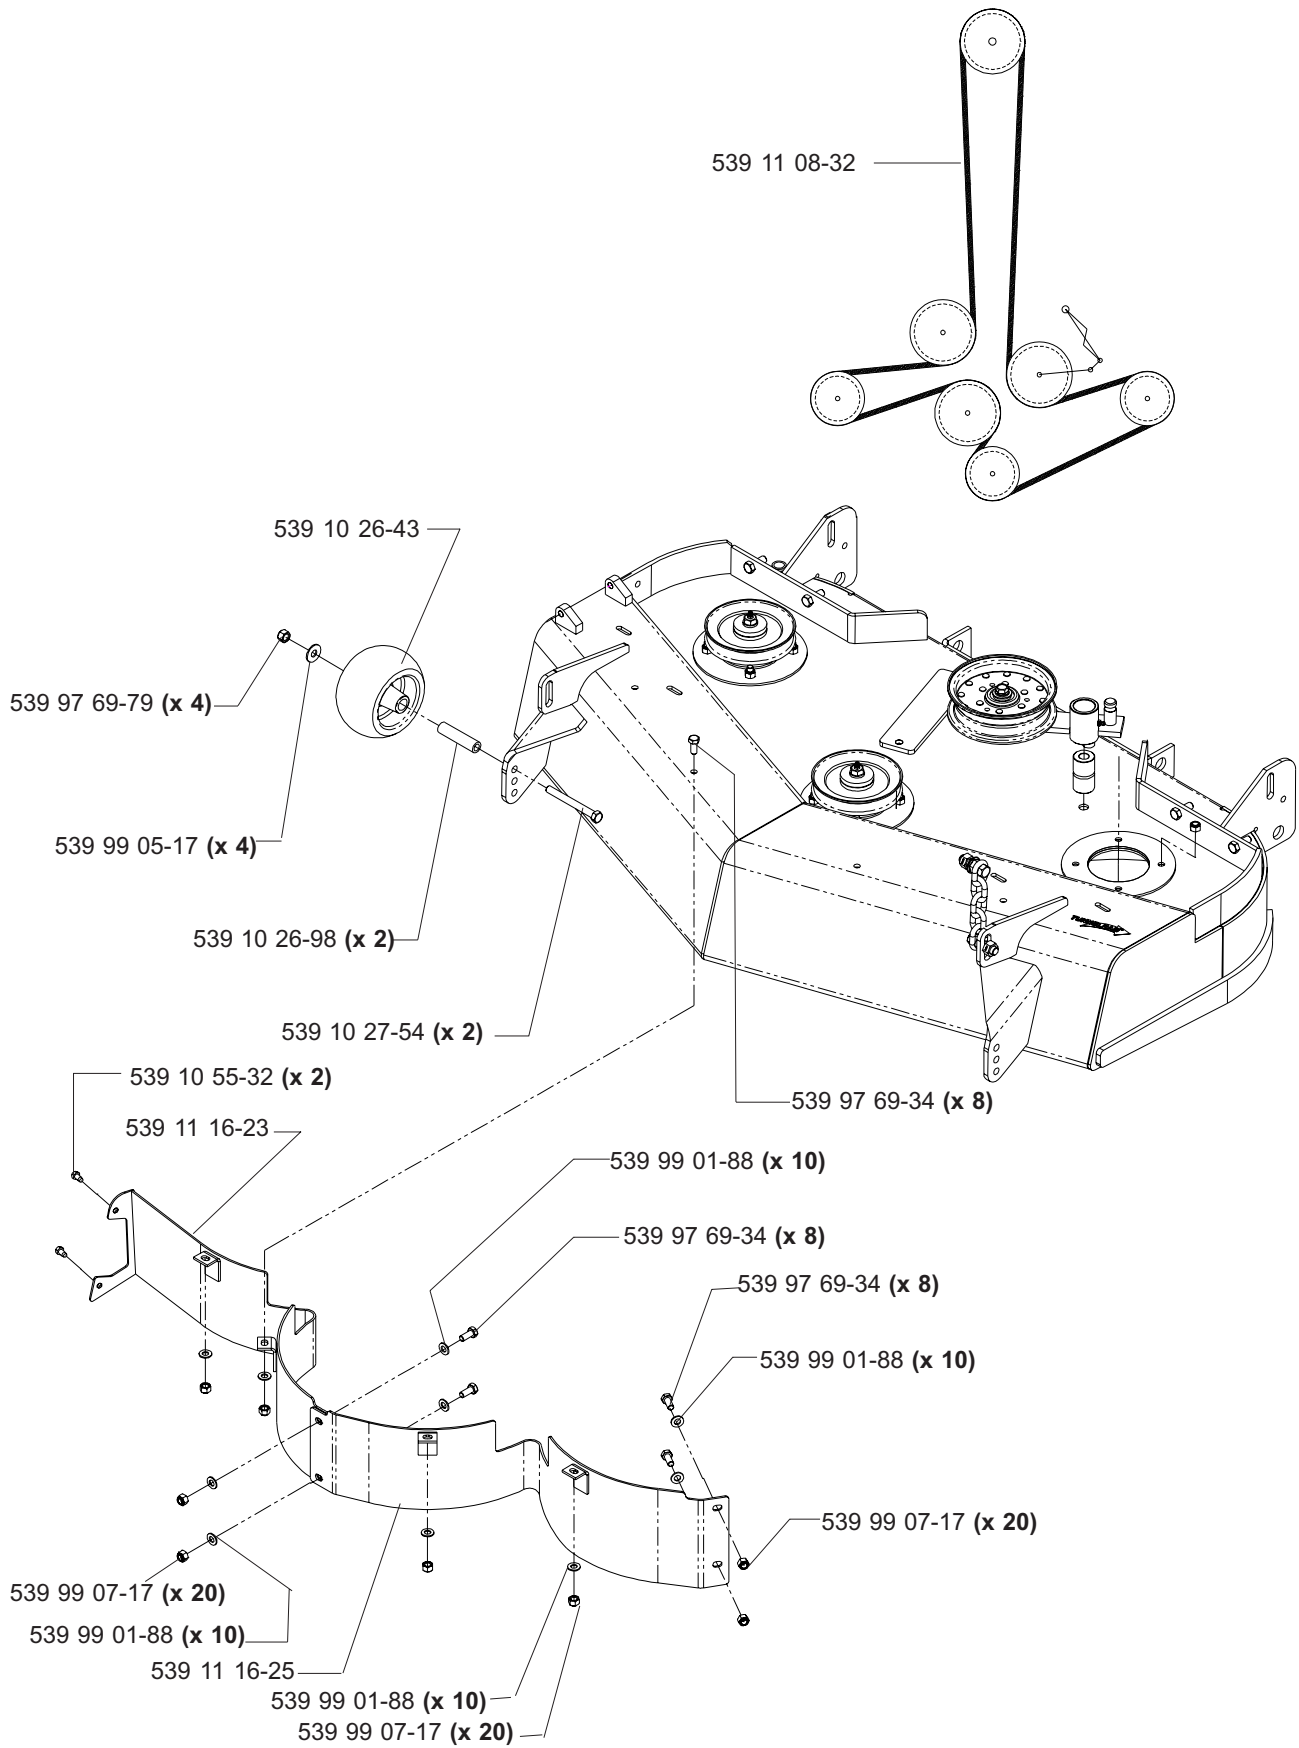

HYDRAULIC ASSEMBLY (TL)

**MODELS: 968999256, 968999258, 968999305, 968999307,
968999308, 968999332, 968999368, 968999375**

MAIN FRAME ASSEMBLY

MAIN FRAME ASSEMBLY

NOT SHOWN:

- 539 11 26-54 FLOOR PAN PAD, MODEL 968999307 ONLY
- 539 11 26-55 FOOT REST PAD, MODEL 968999307 ONLY

SEAT ASSEMBLY

MODELS: 968999256, 968999258, 968999305,
968999308, 968999332, 968999368

539 11 10-26 1 SEAT BELT (NOT SHOWN)
539 10 87-45 1 SWITCH/SNAP MOUNT KIT (NOT SHOWN)

KOHLER 24 HP & 25 HP ENGINE ASSEMBLY

MODELS: 968999307, 968999308, 968999332, 968999375

MOTION CONTROL ASSEMBLY

PARK BRAKE ASSEMBLY (TL)

**MODELS: 968999256, 968999258, 968999305, 968999307,
968999308, 968999332, 968999368, 968999375**

CASTER ARM

**MODELS: 968999254, 968999255, 968999256, 968999258, 968999304,
968999305, 968999307, 968999332, 968999368, 968999375,
968999356**

42" DECK ASSEMBLY

42" DECK ASSEMBLY

48" DECK ASSEMBLY

48" DECK ASSEMBLY

52" DECK ASSEMBLY