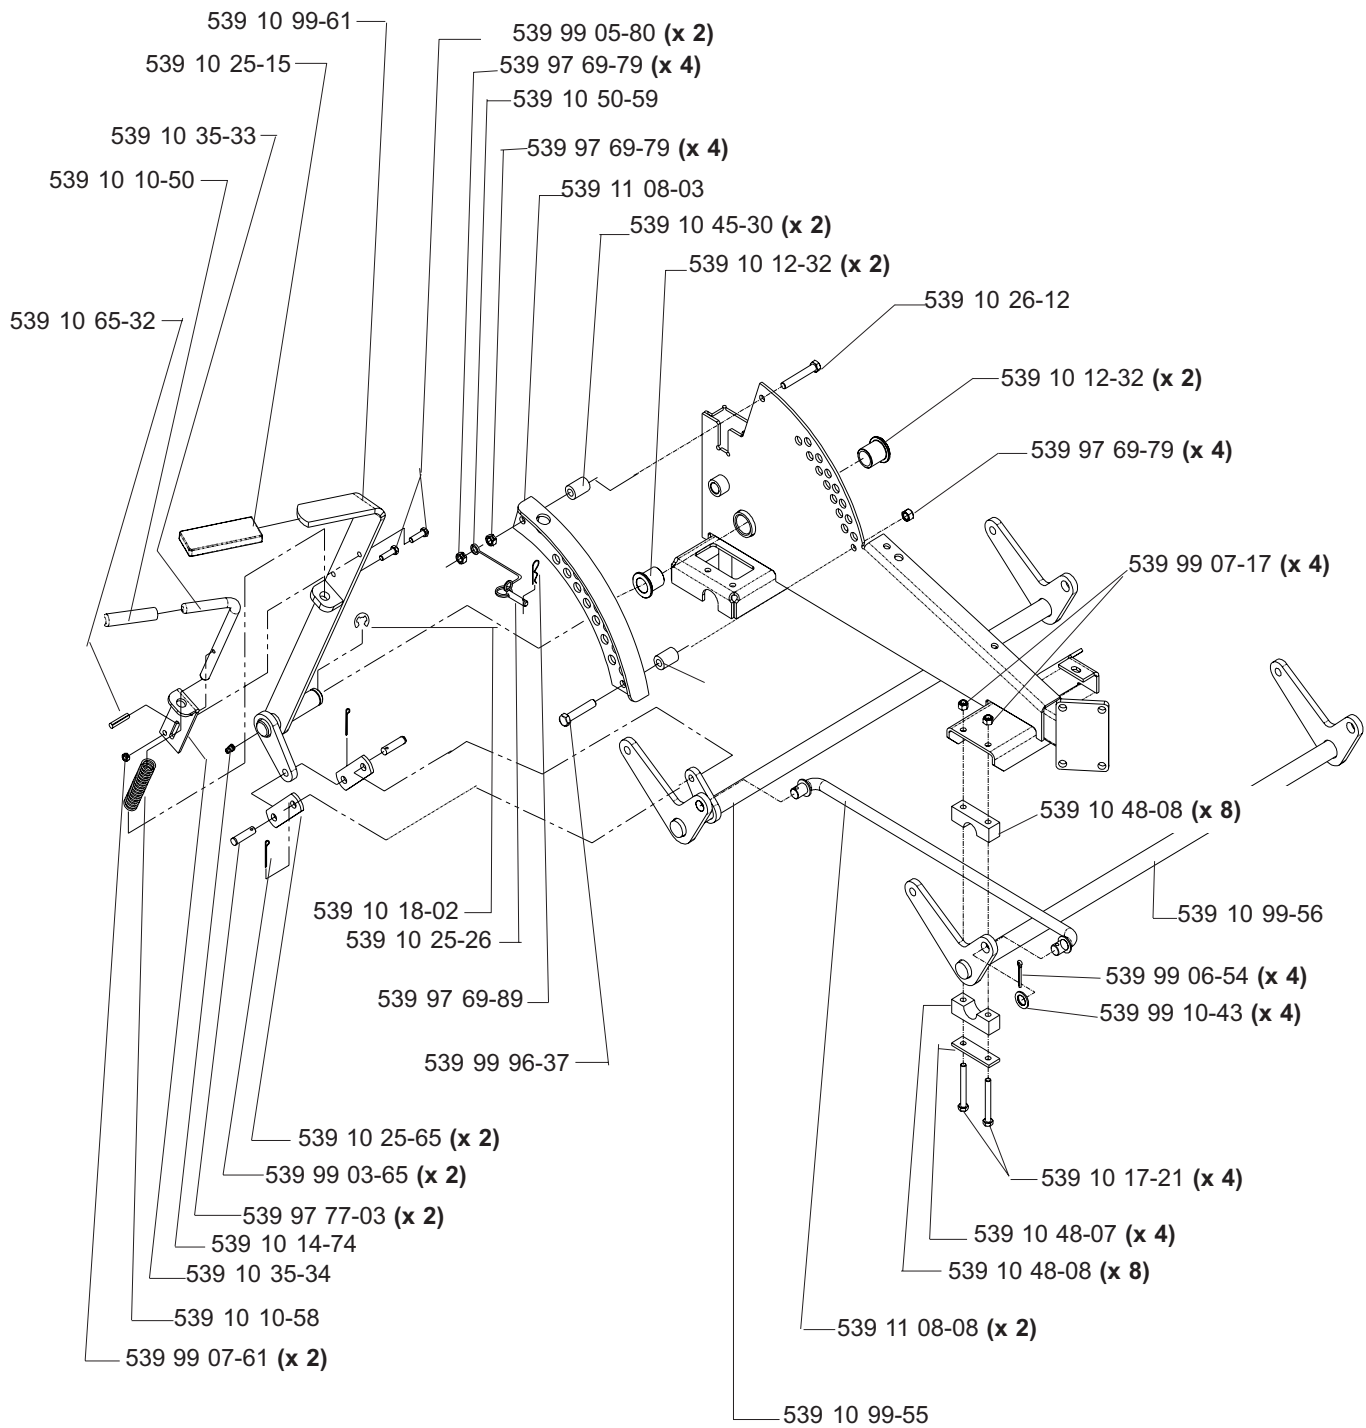

**MODELS: 968999254, 968999255, 968999256, 968999258, 968999304,
968999305, 968999307, 968999332, 968999368, 968999375,
968999356**

42" DECK ASSEMBLY

42" DECK ASSEMBLY

48" DECK ASSEMBLY

48" DECK ASSEMBLY

52" DECK ASSEMBLY

52" DECK ASSEMBLY

61" DECK ASSEMBLY

61" DECK ASSEMBLY

DECK LIFT ASSEMBLY

WIRING ASSEMBLY

DECALS

539 10 26-70 DECAL, FUEL VALVE (NOT SHOWN)

LIFT PEDAL MAY BE OPTIONAL

ROPS