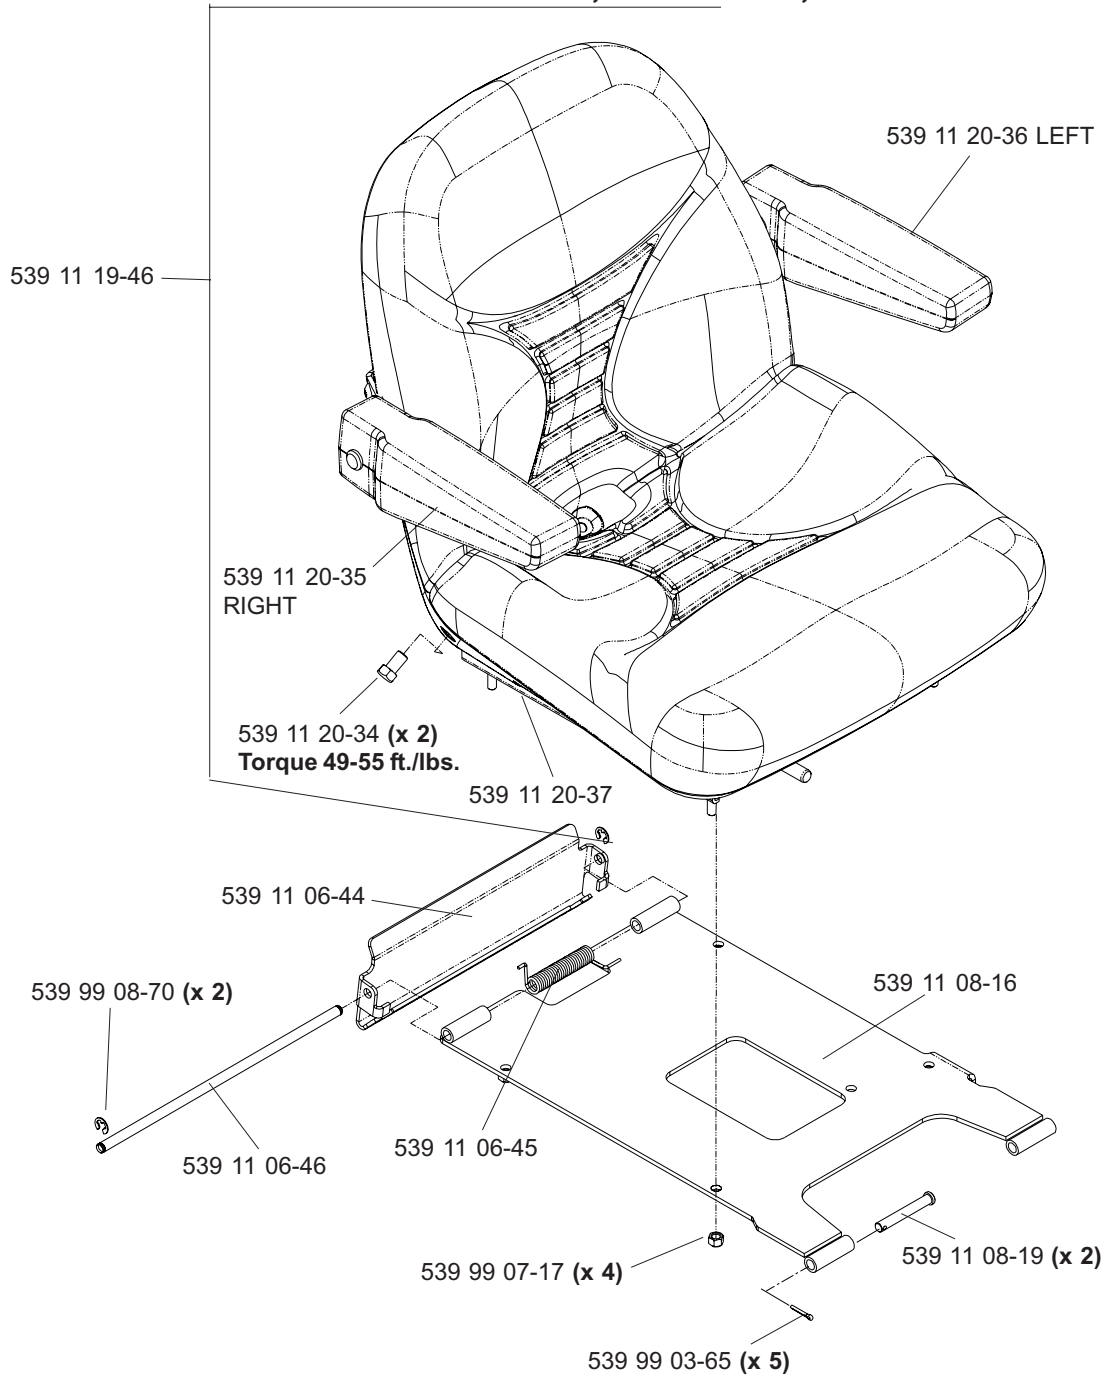

HYDRAULIC ASSEMBLY (TL)

**MODELS: 968999256, 968999258, 968999305, 968999307,
968999308, 968999332, 968999368, 968999375**

MAIN FRAME ASSEMBLY

MAIN FRAME ASSEMBLY

NOT SHOWN:

- 539 11 26-54 FLOOR PAN PAD, MODEL 968999307 ONLY
- 539 11 26-55 FOOT REST PAD, MODEL 968999307 ONLY

SEAT ASSEMBLY

MODELS: 968999256, 968999258, 968999305,
968999308, 968999332, 968999368

539 11 10-26 1 SEAT BELT (NOT SHOWN)
539 10 87-45 1 SWITCH/SNAP MOUNT KIT (NOT SHOWN)

KOHLER 24 HP & 25 HP ENGINE ASSEMBLY

MODELS: 968999307, 968999308, 968999332, 968999375

MOTION CONTROL ASSEMBLY

PARK BRAKE ASSEMBLY (TL)

**MODELS: 968999256, 968999258, 968999305, 968999307,
968999308, 968999332, 968999368, 968999375**

CASTER ARM

**MODELS: 968999254, 968999255, 968999256, 968999258, 968999304,
968999305, 968999307, 968999332, 968999368, 968999375,
968999356**

42" DECK ASSEMBLY

42" DECK ASSEMBLY

48" DECK ASSEMBLY

48" DECK ASSEMBLY

52" DECK ASSEMBLY