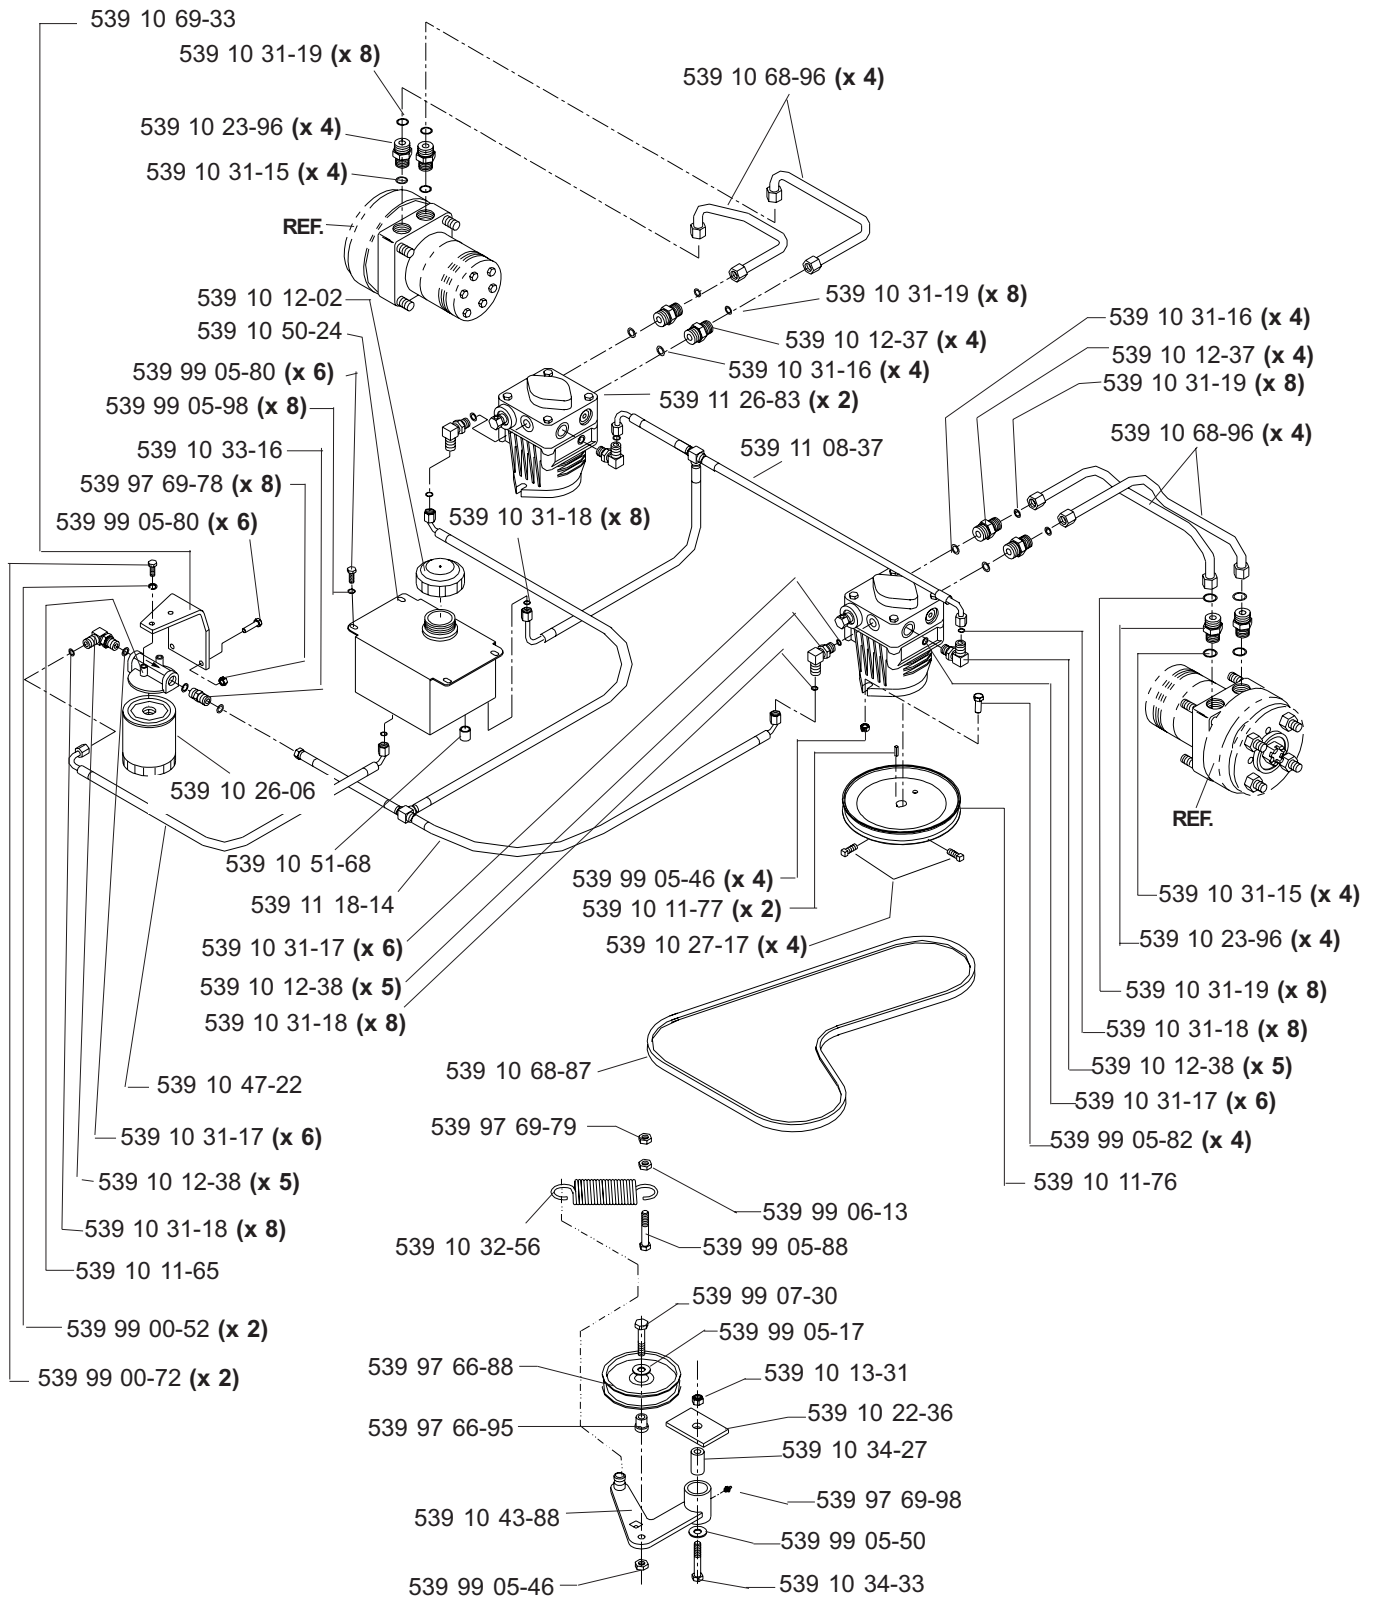

HYDRAULIC ASSEMBLY (TL)

**MODELS: 968999256, 968999258, 968999305, 968999307,
968999308, 968999332, 968999368, 968999375**

MAIN FRAME ASSEMBLY

MAIN FRAME ASSEMBLY

NOT SHOWN:

- 539 11 26-54 FLOOR PAN PAD, MODEL 968999307 ONLY
- 539 11 26-55 FOOT REST PAD, MODEL 968999307 ONLY

SEAT ASSEMBLY

MODELS: 968999256, 968999258, 968999305,
968999308, 968999332, 968999368

539 11 10-26 1 SEAT BELT (NOT SHOWN)
539 10 87-45 1 SWITCH/SNAP MOUNT KIT (NOT SHOWN)

KOHLER 24 HP & 25 HP ENGINE ASSEMBLY

MODELS: 968999307, 968999308, 968999332, 968999375

MOTION CONTROL ASSEMBLY

PARK BRAKE ASSEMBLY (TL)

**MODELS: 968999256, 968999258, 968999305, 968999307,
968999308, 968999332, 968999368, 968999375**

CASTER ARM

**MODELS: 968999254, 968999255, 968999256, 968999258, 968999304,
968999305, 968999307, 968999332, 968999368, 968999375,
968999356**

42" DECK ASSEMBLY

42" DECK ASSEMBLY

48" DECK ASSEMBLY

48" DECK ASSEMBLY

52" DECK ASSEMBLY