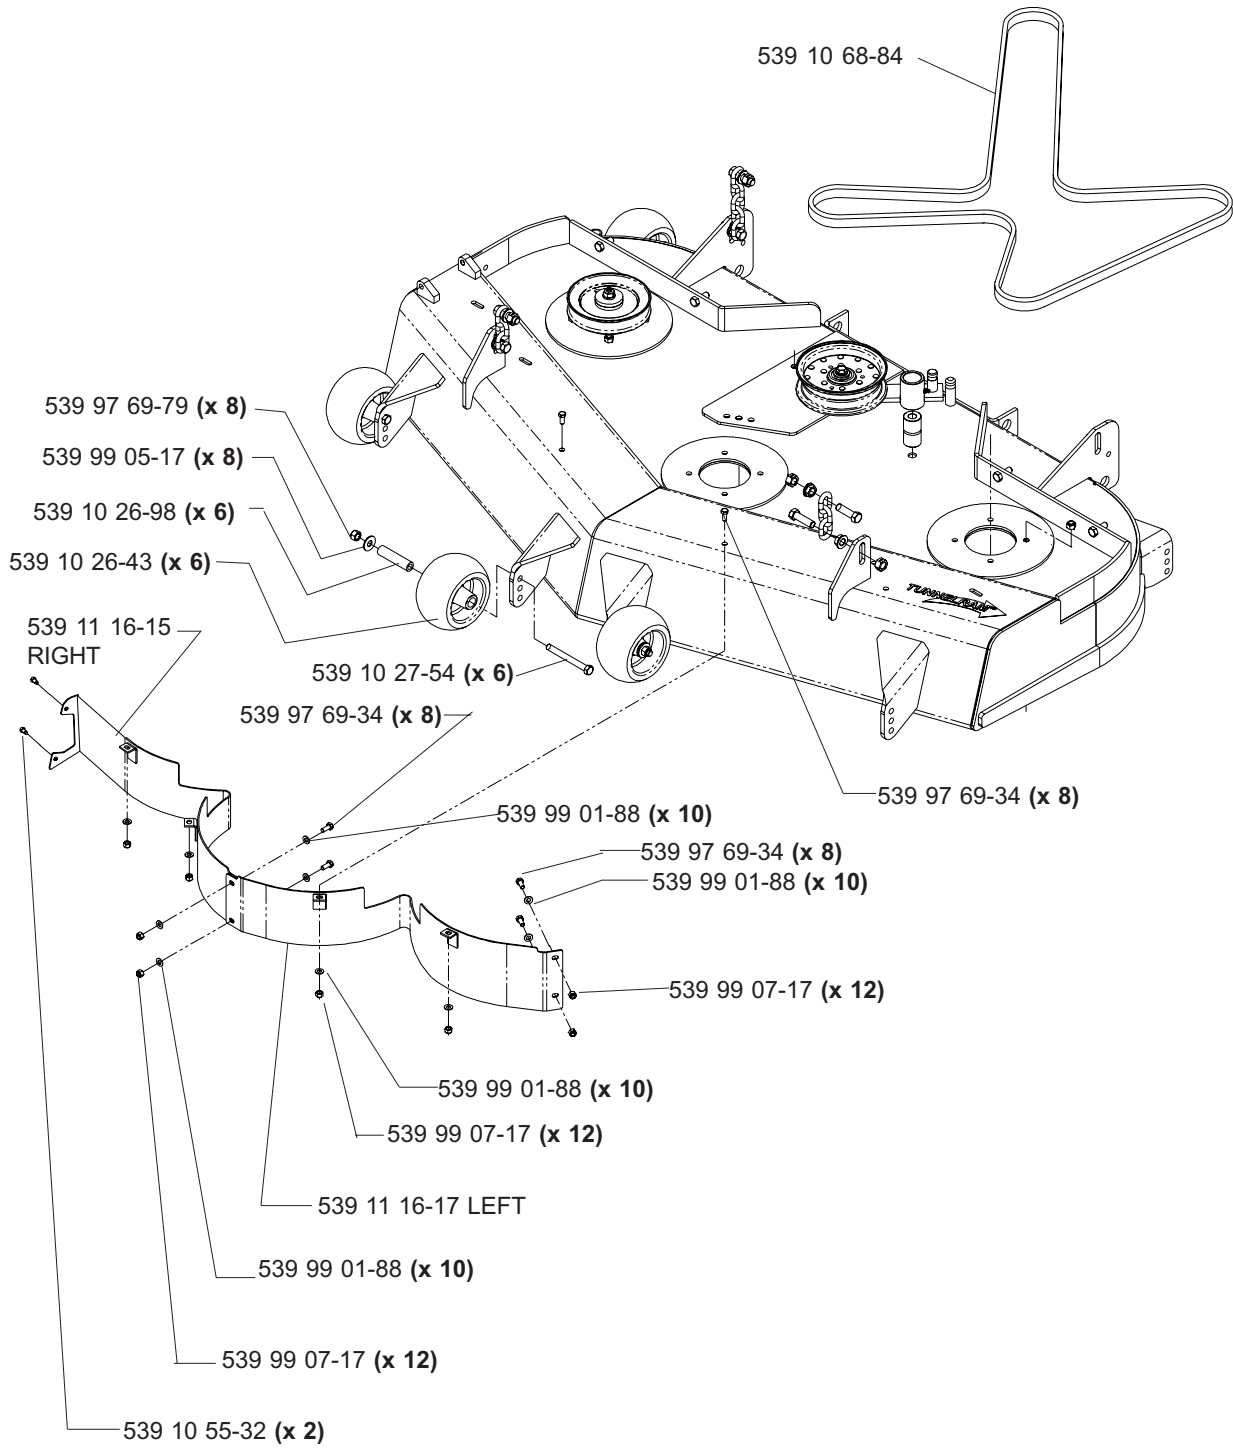

HYDRAULIC ASSEMBLY (TL)

**MODELS: 968999256, 968999258, 968999305, 968999307,
968999308, 968999332, 968999368, 968999375**

MAIN FRAME ASSEMBLY

MAIN FRAME ASSEMBLY

NOT SHOWN:

- 539 11 26-54 FLOOR PAN PAD, MODEL 968999307 ONLY
- 539 11 26-55 FOOT REST PAD, MODEL 968999307 ONLY

MODELS: 968999307, 968999308, 968999332, 968999375

MOTION CONTROL ASSEMBLY

PARK BRAKE ASSEMBLY (TL)

**MODELS: 968999256, 968999258, 968999305, 968999307,
968999308, 968999332, 968999368, 968999375**

CASTER ARM

**MODELS: 968999254, 968999255, 968999256, 968999258, 968999304,
968999305, 968999307, 968999332, 968999368, 968999375,
968999356**

42" DECK ASSEMBLY

42" DECK ASSEMBLY

48" DECK ASSEMBLY

48" DECK ASSEMBLY

52" DECK ASSEMBLY

52" DECK ASSEMBLY

61" DECK ASSEMBLY

61" DECK ASSEMBLY

DECK LIFT ASSEMBLY

WIRING ASSEMBLY

DECALS

539 10 26-70 DECAL, FUEL VALVE (NOT SHOWN)

LIFT PEDAL MAY BE OPTIONAL