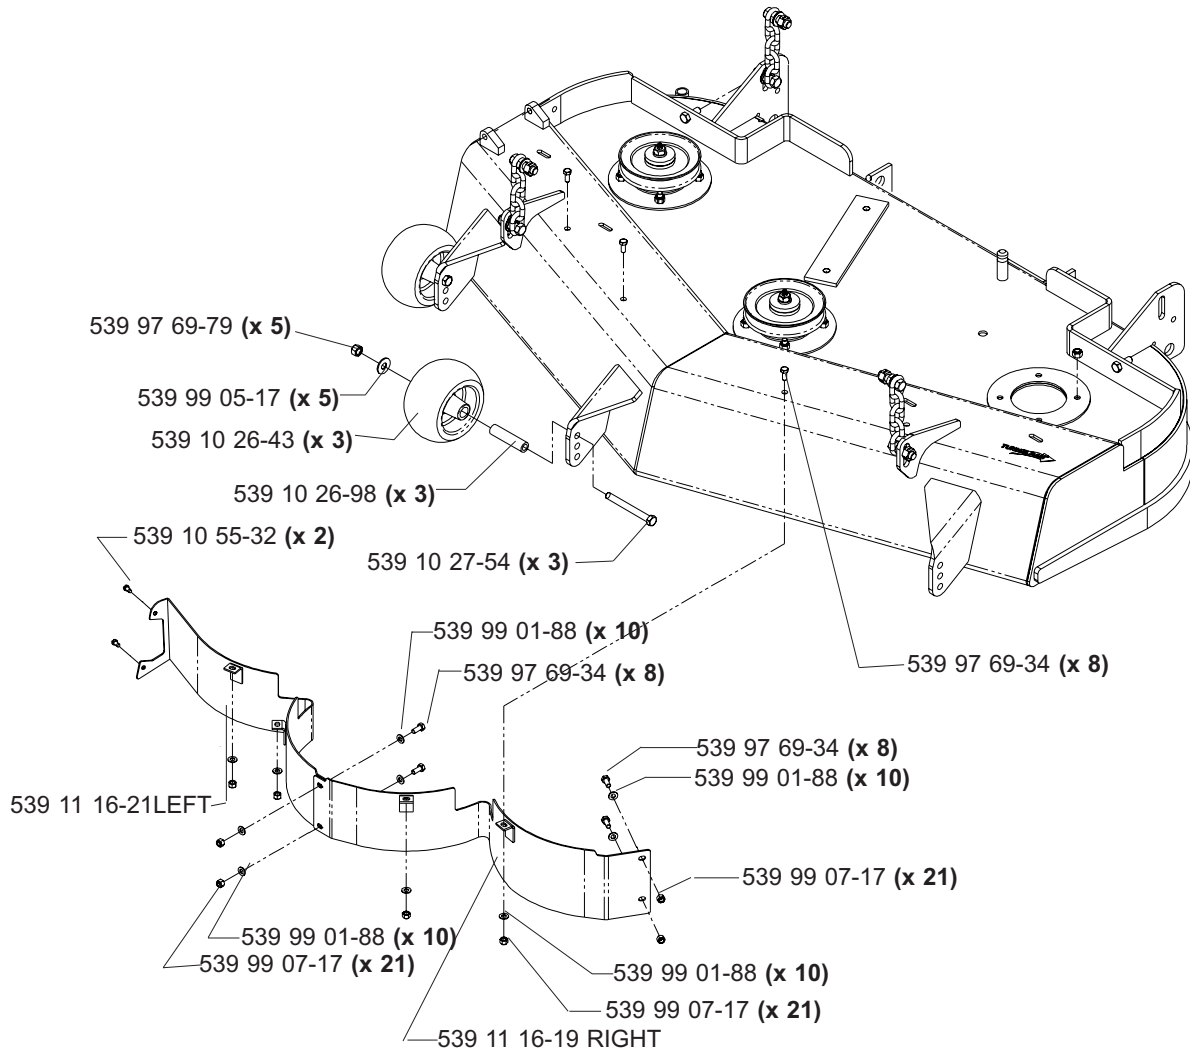

MODELS: 968999307, 968999308, 968999332, 968999375

MOTION CONTROL ASSEMBLY

PARK BRAKE ASSEMBLY (TL)

**MODELS: 968999256, 968999258, 968999305, 968999307,
968999308, 968999332, 968999368, 968999375**

CASTER ARM

**MODELS: 968999254, 968999255, 968999256, 968999258, 968999304,
968999305, 968999307, 968999332, 968999368, 968999375,
968999356**

42" DECK ASSEMBLY

42" DECK ASSEMBLY

48" DECK ASSEMBLY

48" DECK ASSEMBLY

52" DECK ASSEMBLY

52" DECK ASSEMBLY

61" DECK ASSEMBLY

61" DECK ASSEMBLY

DECK LIFT ASSEMBLY

WIRING ASSEMBLY

DECALS

539 10 26-70 DECAL, FUEL VALVE (NOT SHOWN)

LIFT PEDAL MAY BE OPTIONAL