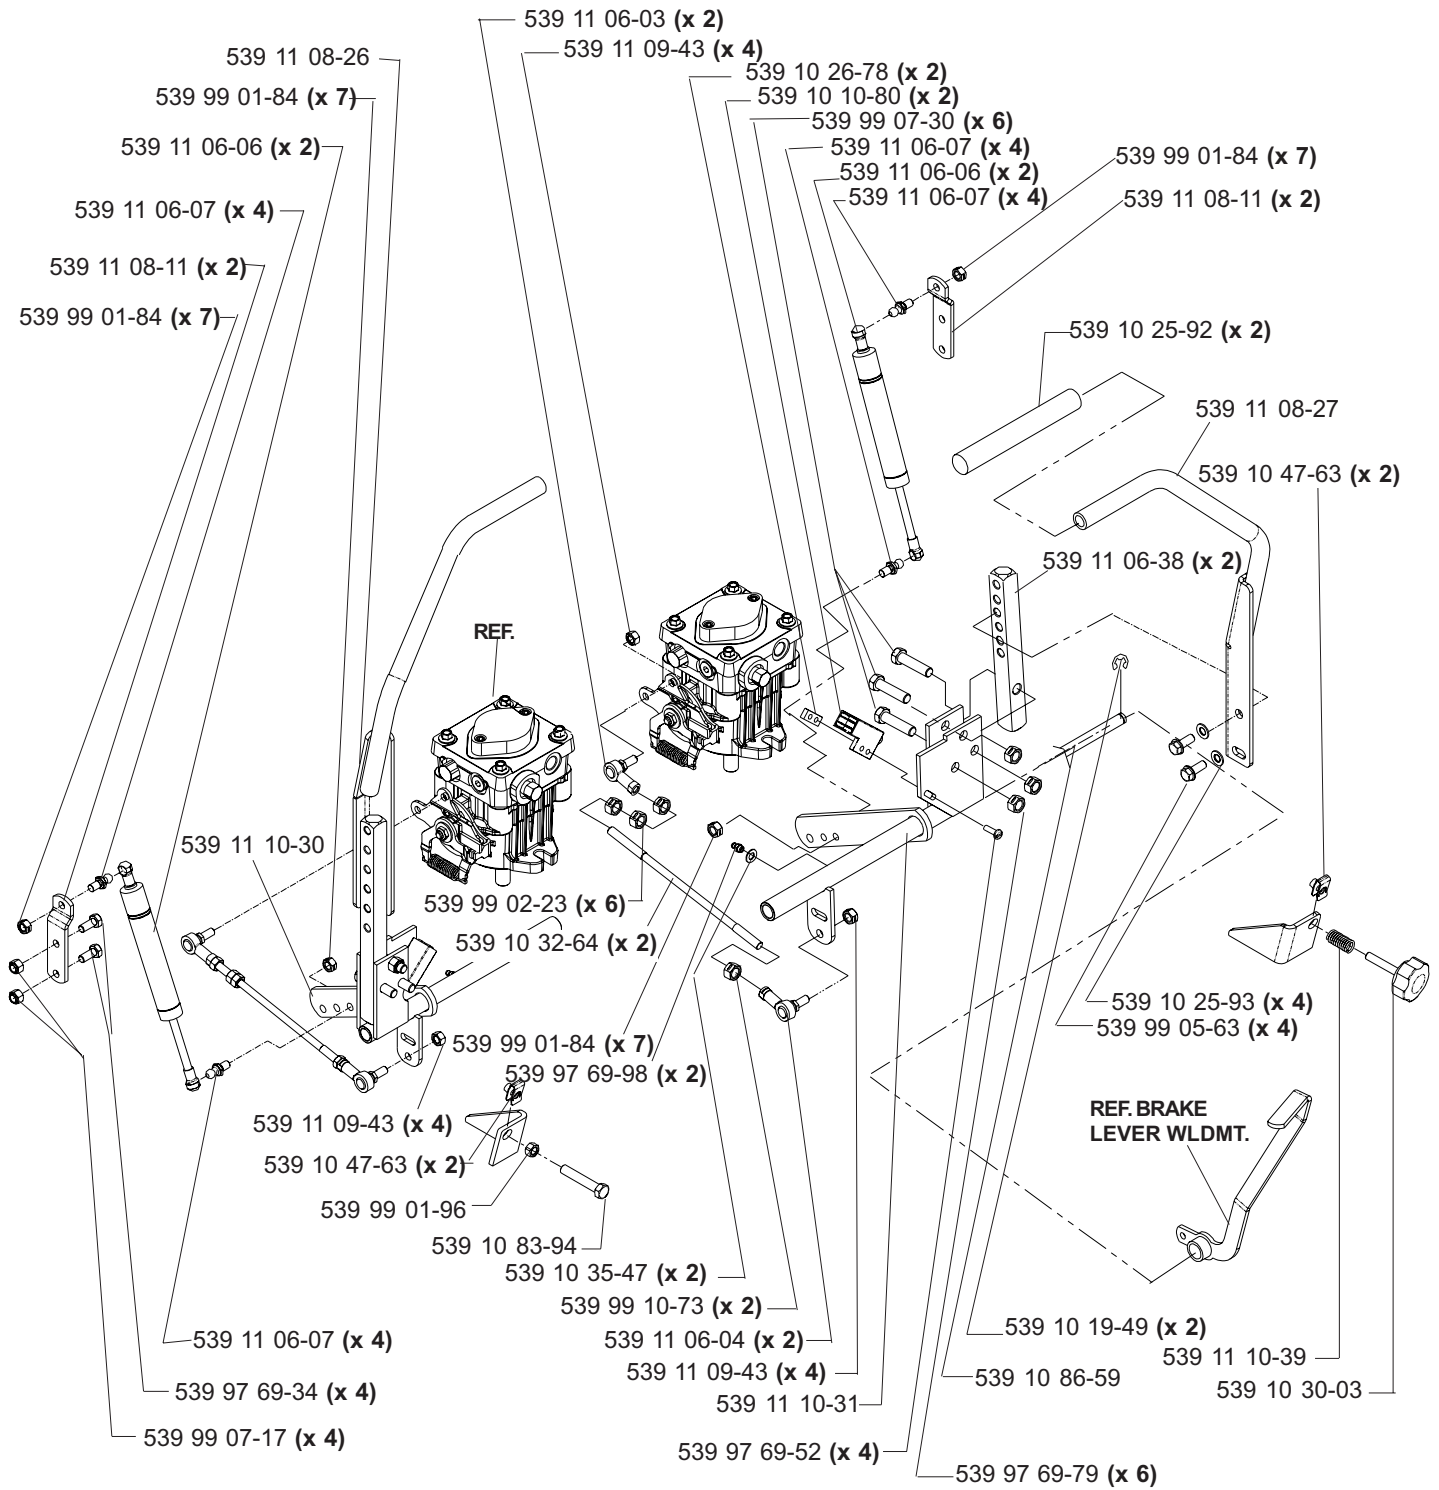

HYDRAULIC ASSEMBLY (TL)

**MODELS: 968999256, 968999258, 968999305, 968999307,
968999308, 968999332, 968999368, 968999375**

MAIN FRAME ASSEMBLY

MAIN FRAME ASSEMBLY

NOT SHOWN:

- 539 11 26-54 FLOOR PAN PAD, MODEL 968999307 ONLY
- 539 11 26-55 FOOT REST PAD, MODEL 968999307 ONLY

SEAT ASSEMBLY

MODELS: 968999256, 968999258, 968999305,
968999308, 968999332, 968999368

539 11 10-26 1 SEAT BELT (NOT SHOWN)
539 10 87-45 1 SWITCH/SNAP MOUNT KIT (NOT SHOWN)

KOHLER 24 HP & 25 HP ENGINE ASSEMBLY

MODELS: 968999307, 968999308, 968999332, 968999375

MOTION CONTROL ASSEMBLY

PARK BRAKE ASSEMBLY (TL)

**MODELS: 968999256, 968999258, 968999305, 968999307,
968999308, 968999332, 968999368, 968999375**

CASTER ARM

**MODELS: 968999254, 968999255, 968999256, 968999258, 968999304,
968999305, 968999307, 968999332, 968999368, 968999375,
968999356**

42" DECK ASSEMBLY

42" DECK ASSEMBLY

48" DECK ASSEMBLY

48" DECK ASSEMBLY

52" DECK ASSEMBLY