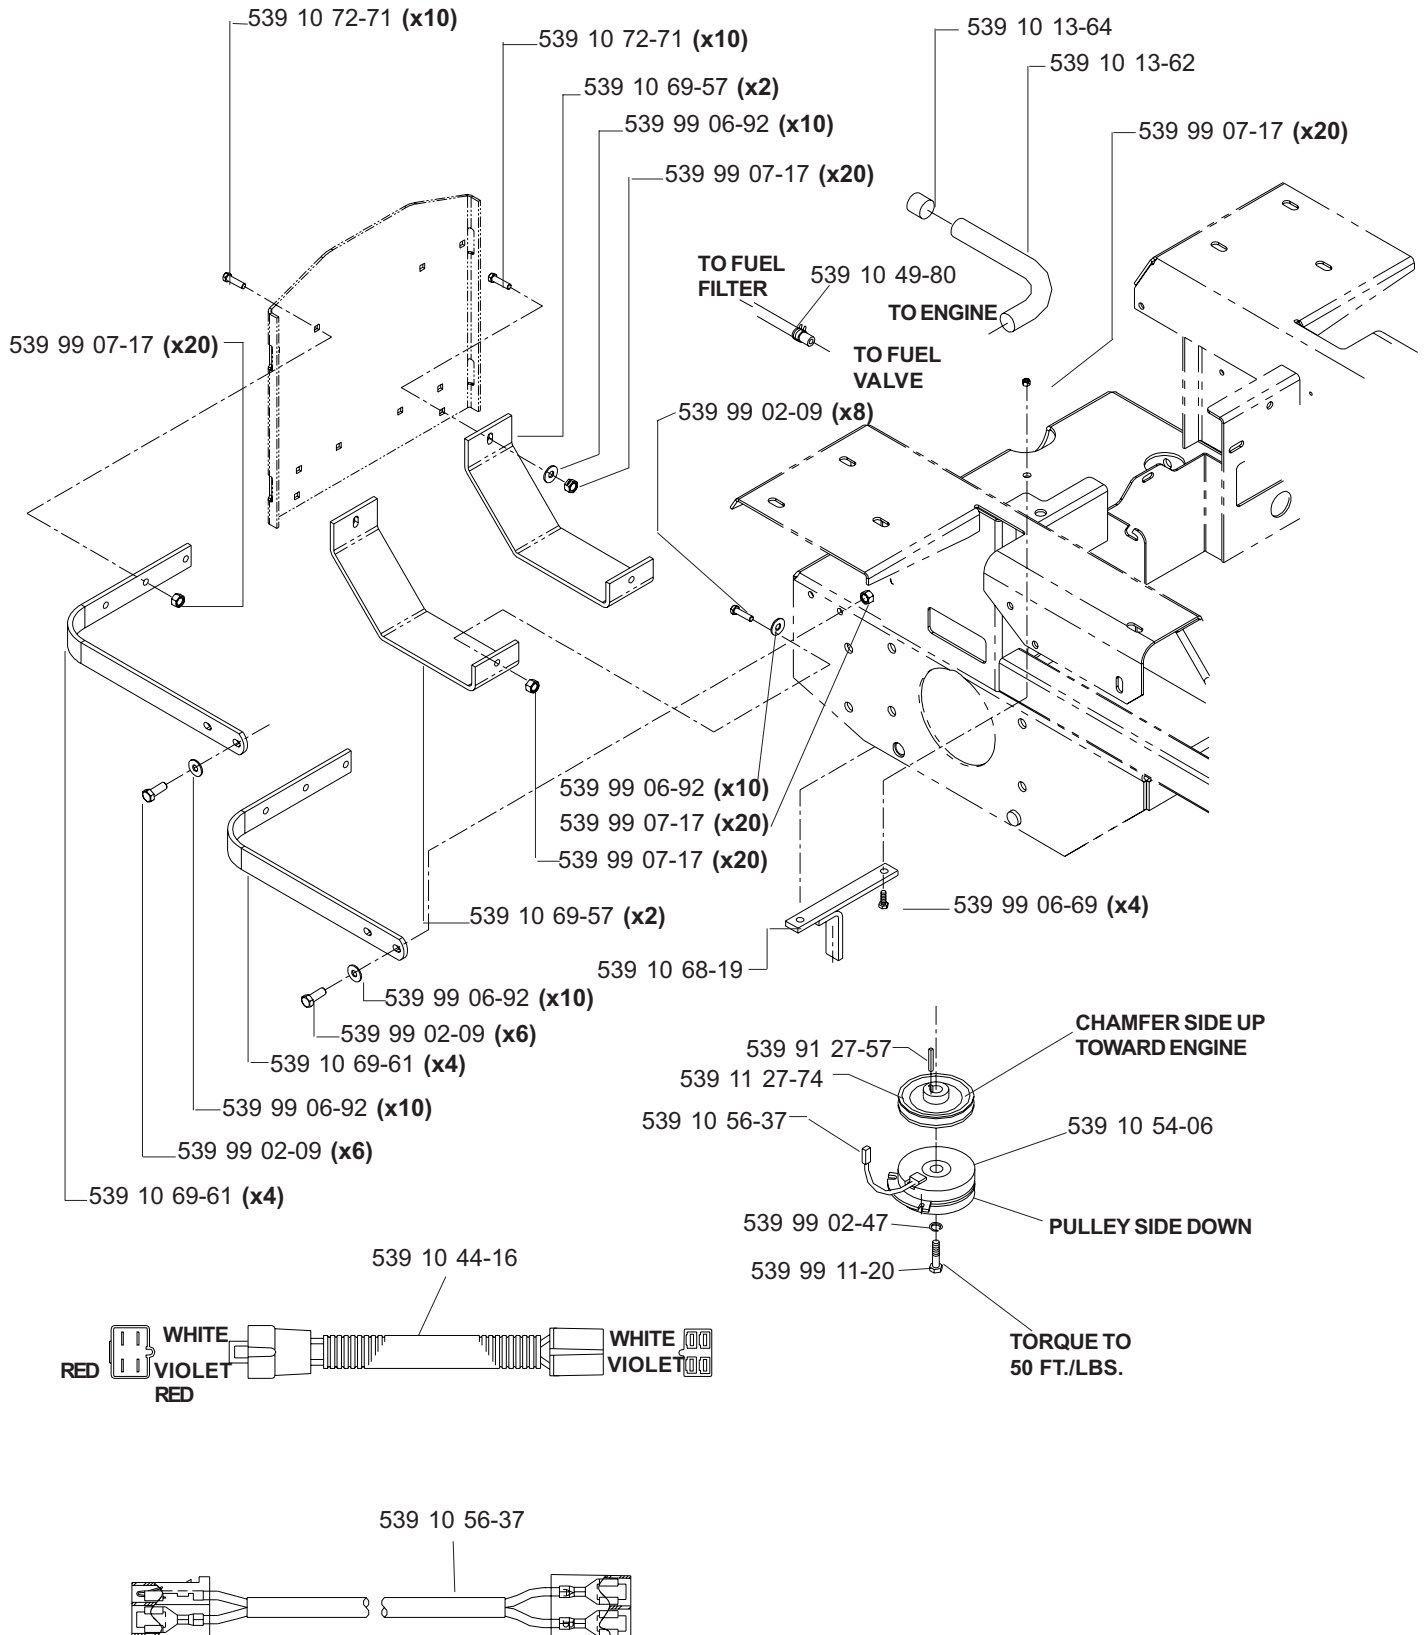

HYDRAULIC ASSEMBLY (TL)

**MODELS: 968999256, 968999258, 968999305, 968999307,
968999308, 968999332, 968999368, 968999375**

MAIN FRAME ASSEMBLY

MAIN FRAME ASSEMBLY

NOT SHOWN:

- 539 11 26-54 FLOOR PAN PAD, MODEL 968999307 ONLY
- 539 11 26-55 FOOT REST PAD, MODEL 968999307 ONLY

SEAT ASSEMBLY

MODELS: 968999256, 968999258, 968999305,
968999308, 968999332, 968999368

539 11 10-26 1 SEAT BELT (NOT SHOWN)
539 10 87-45 1 SWITCH/SNAP MOUNT KIT (NOT SHOWN)

KOHLER 24 HP & 25 HP ENGINE ASSEMBLY

MODELS: 968999307, 968999308, 968999332, 968999375

MOTION CONTROL ASSEMBLY

PARK BRAKE ASSEMBLY (TL)

**MODELS: 968999256, 968999258, 968999305, 968999307,
968999308, 968999332, 968999368, 968999375**

CASTER ARM

**MODELS: 968999254, 968999255, 968999256, 968999258, 968999304,
968999305, 968999307, 968999332, 968999368, 968999375,
968999356**

42" DECK ASSEMBLY

42" DECK ASSEMBLY

48" DECK ASSEMBLY

48" DECK ASSEMBLY

52" DECK ASSEMBLY