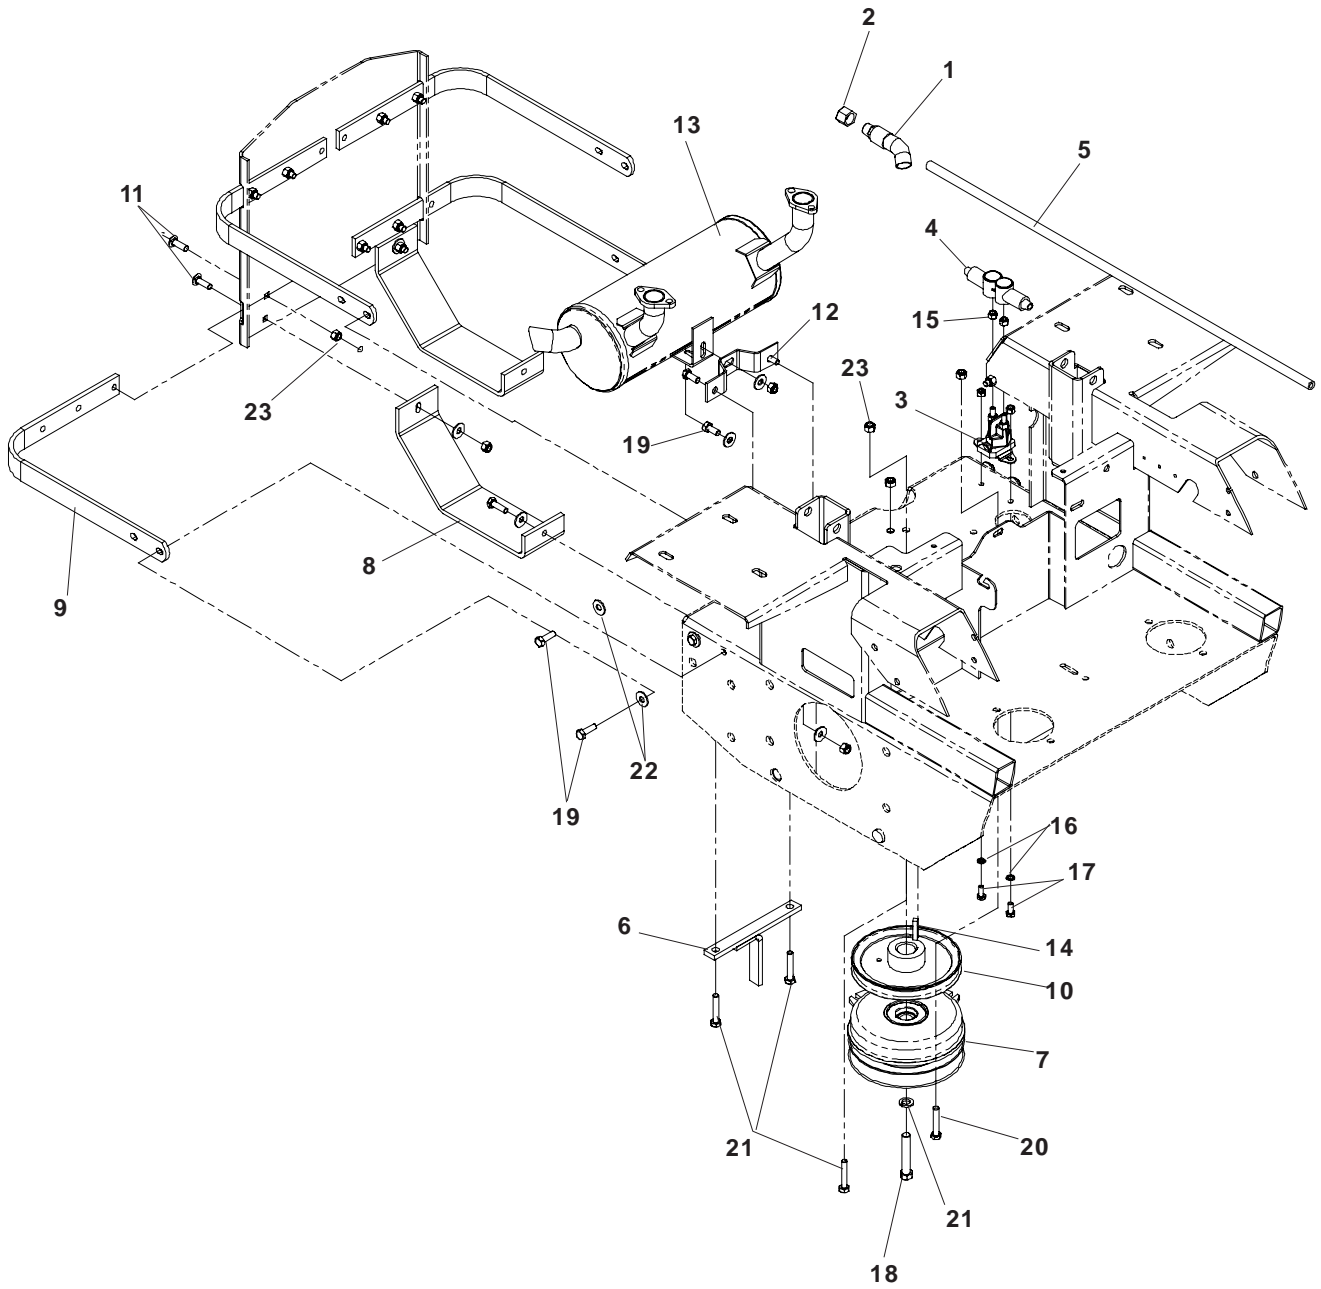

ENGINE

BRIGGS & STRATTON VANGUARD MODEL: 968999526