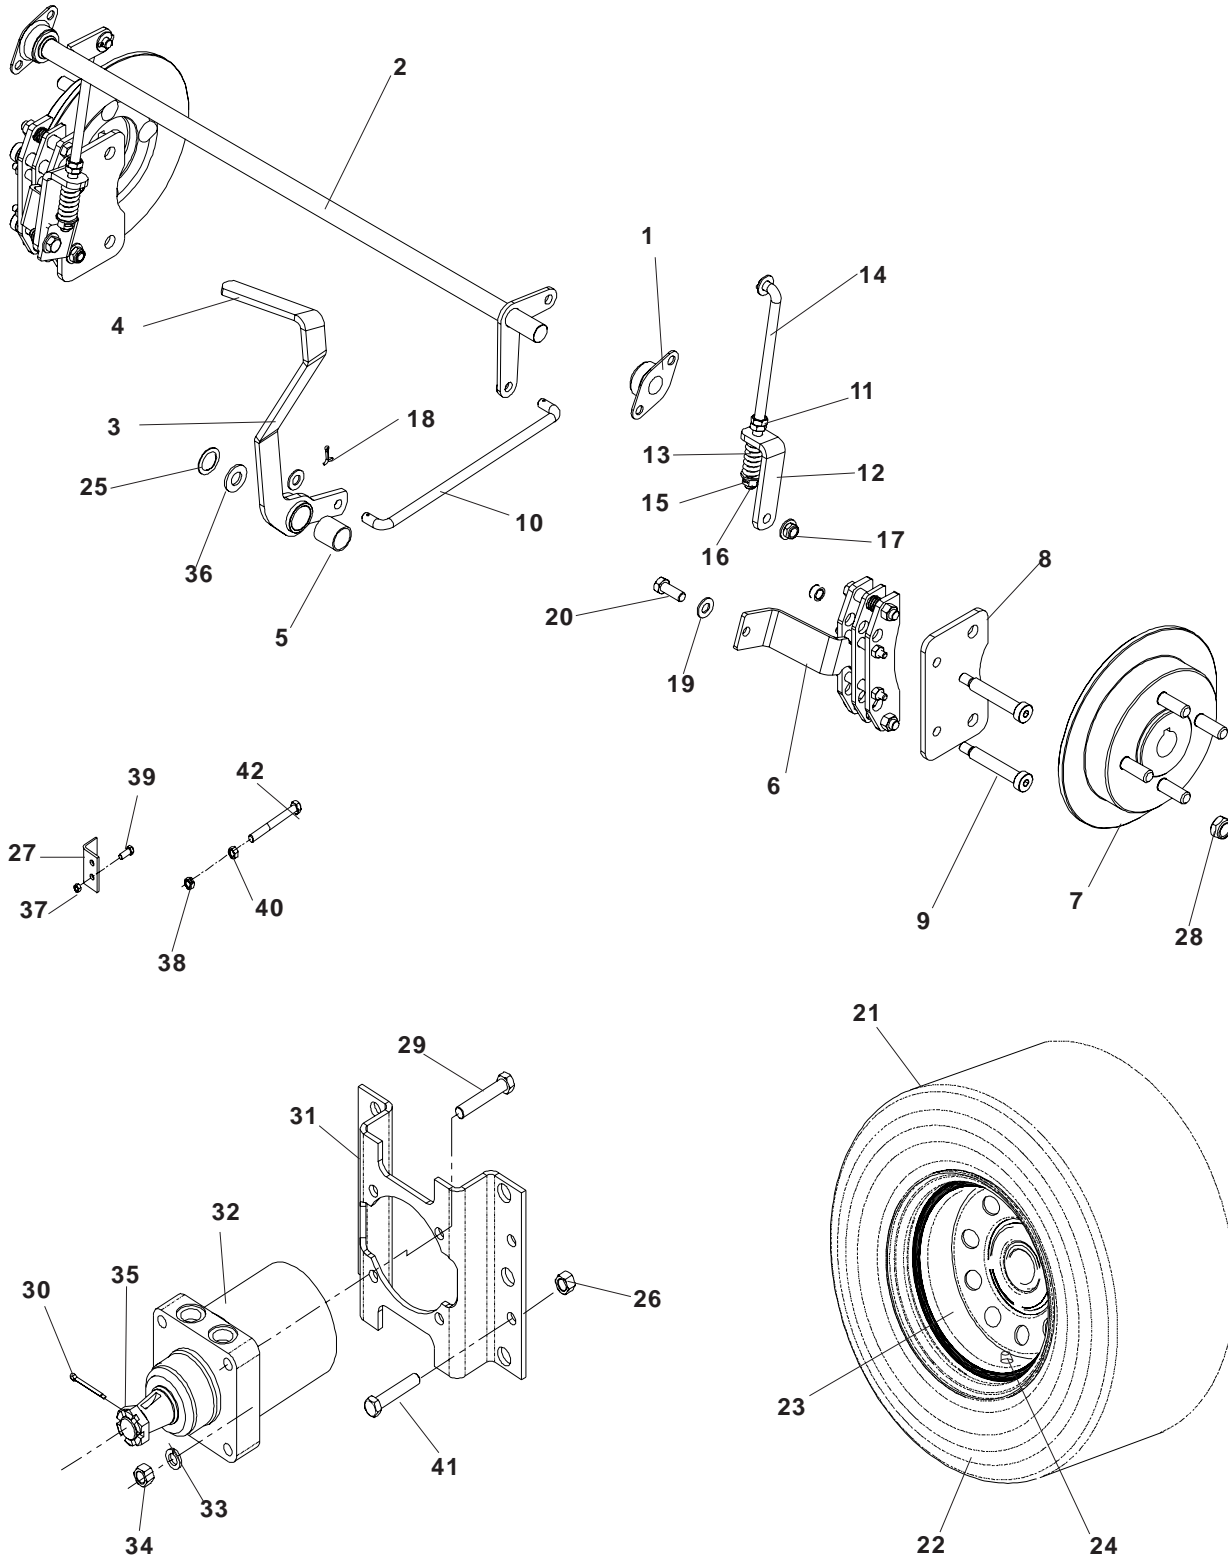

PARKING BRAKE

TL MODELS: 968999256, 968999258, 968999307,
968999308, 968999332, 968999526, 968999527, 968999528