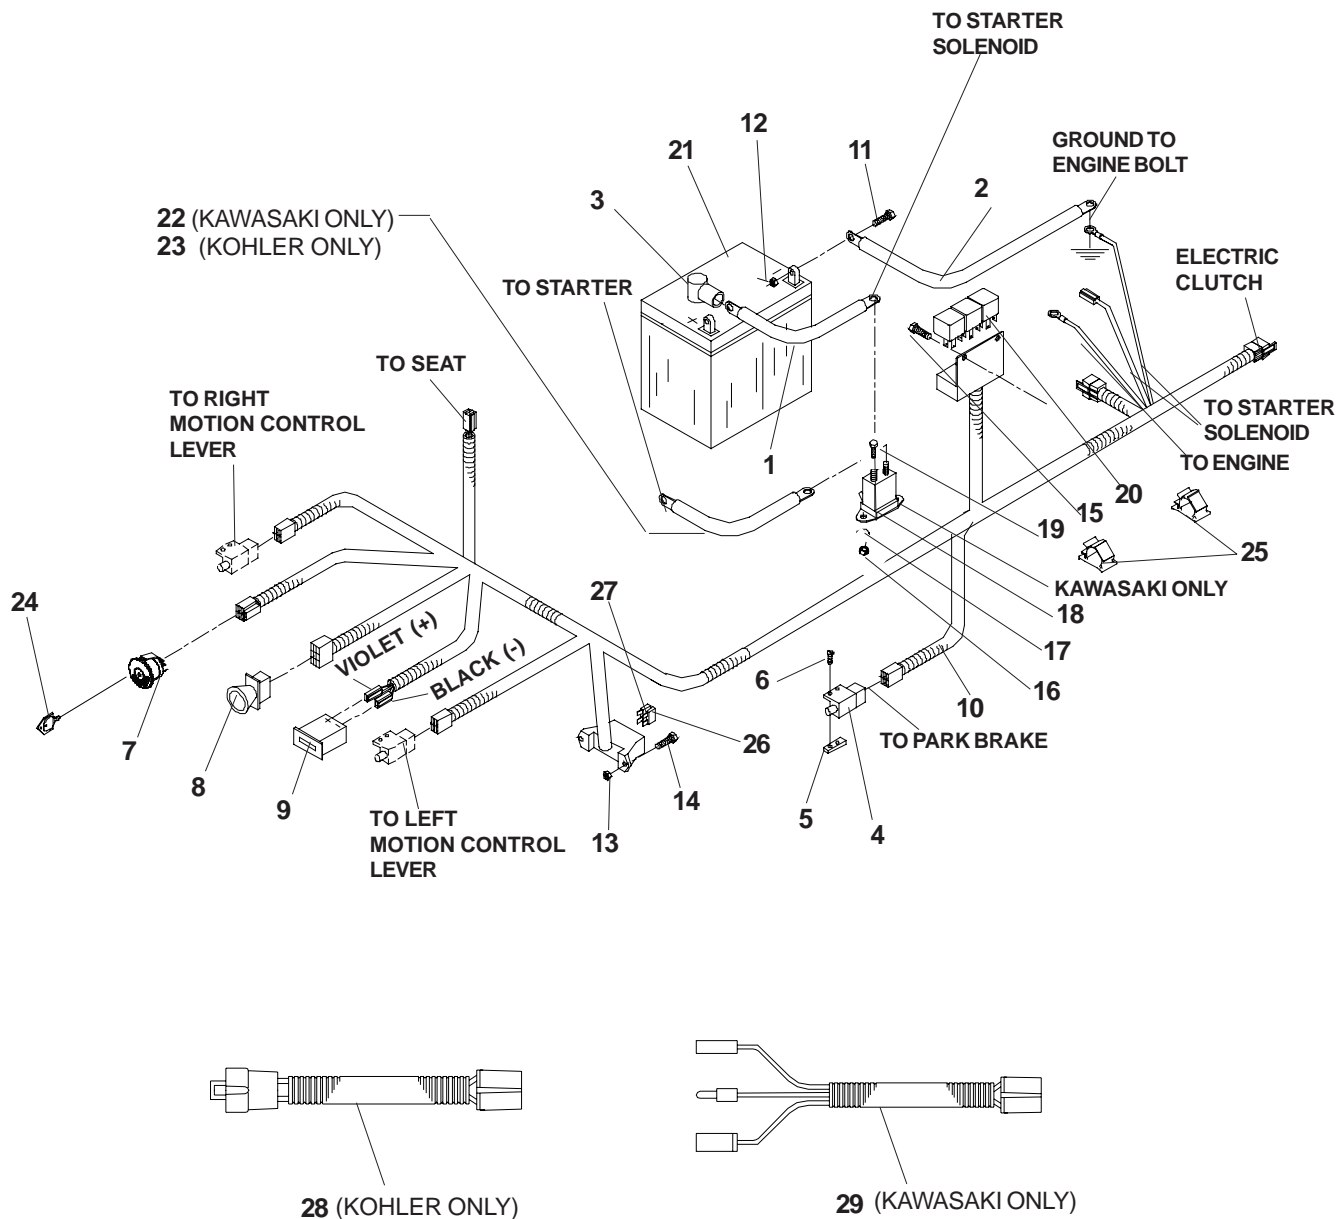

ELECTRICAL