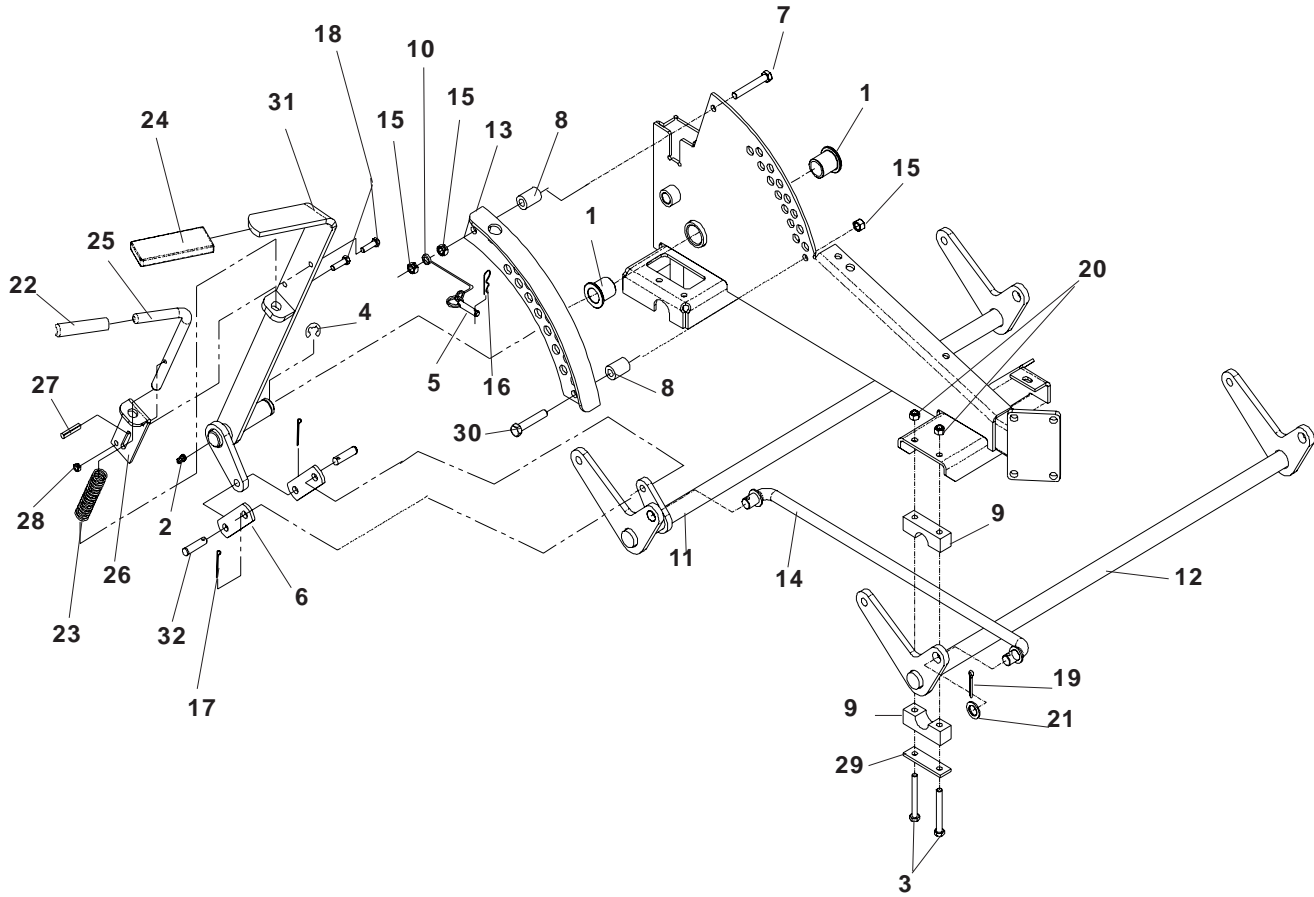

HYDRAULIC PUMP - MOTOR

ITEM	PART NO.	QTY.	DESCRIPTION	ITEM	PART NO.	QTY.	DESCRIPTION
1	539 101165	1	FILTER HEAD	27	539 110813	4	"U" TYPE RETAINER
2	539 101176	2	PULLEY	28	539 AA0814	1	TANK MOUNT
3	539 101177	2	KEY, 5MM SQ x 30MM	29	539 110815	1	WIRE CLIP
4	539 101202	1	CAP-HYDRO RESERVOIR	30	539 110837	1	"T" ASSEMBLY
5	539 101237	4	FITTING, F6400-8-8-0	31	539 111814	1	"T" ASSEMBLY
6	539 101238	5	FITTING, F6801-6-6-0	32	539 112671	2	10CC PUMP W/RTN'S
7	539 101331	1	NUT, ½ -13, NYLOC	33	539 113782	1	HYDRAULIC FITTING
8	539 102236	1	PAD	34	539 976688	1	PULLEY, IDLER
9	539 102396	4	STRAIGHT FITTING	35	539 976695	1	BUSHING, FLANGE IDLER
10	539 102606	1	FILTER ELEMENT	36	539 976978	4	NUT, ¼ -20, NYLOC
11	539 102717	4	SCREW, 5/16-18 x 5/8	37	539 976979	4	NUT, 3/8 -16, NYLOC
12	539 103115	4	"O" RING, ¾	38	539 976998	1	ZERK, STRAIGHT, ¼ -28
13	539 103116	4	"O" RING, ½	39	539 990052	6	LOCKWASHER, ¼
14	539 103117	6	"O" RING, 3/8	40	539 990072	2	HCS, ¼ -20 x 5/8
15	539 103118	8	"O" RING FLARE, 3/8	41	539 990517	1	WASHER, 3/8
16	539 103119	8	"O" RING FLARE, ½	42	539 990546	5	NUT, 3/8 -16, CENTERLOCK
17	539 103256	1	SPRING, EXTENSION	43	539 990550	1	WASHER, 9/16
18	539 103427	1	BUSHING, PIVOT	44	539 990580	8	HCS, ¼ -20 x ¾
19	539 103433	1	HCS, ½ -13 x 3¼	45	539 990582	4	HCS, 3/8 -16 x 1, WHIZLK
20	539 104388	1	IDLER ARM	46	539 990588	1	HCS, 3/8 -16 x 2
21	539 104722	1	HOSE	47	539 990598	8	WASHER, ¼
22	539 105024	1	OIL TANK	48	539 990613	1	NUT, 3/8 -16, WHIZLK
23	539 105168	1	CAP	49	539 990717	4	5/16 NYLOC NUT
24	539 106887	1	PUMP BELT	50	539 990730	1	HCS, 3/8 -16 x 1¾
25	539 106896	4	HYDRAULIC LINE	51	539 103527	2	HYDRAULIC MOTOR W/RTNS
26	539 106933	1	OIL FILTER BRACKET				

MOWER LIFT / DECK LIFT