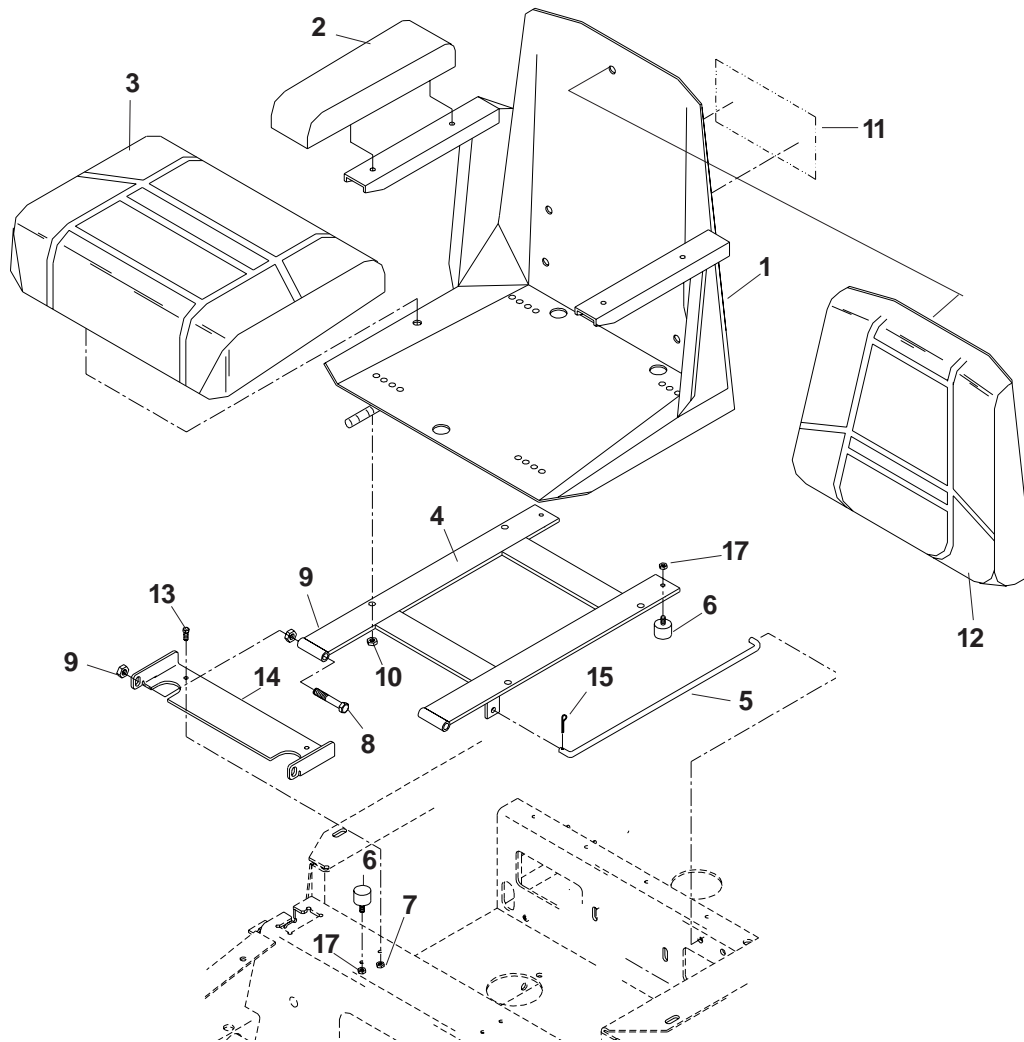

SEAT ASSEMBLY

ITEM	PART NO.	QTY.	DESCRIPTION

1	539104584	1	SEAT, COMPLETE
2	539102844	2	ARM REST CUSHION
3	539102539	1	SEAT CUSHION W/SWITCH
4	539105283	1	SEAT MOUNT
5	539104525	1	SEAT ROD
6	539105039	4	STUD / PLATE MOUNT
7	539990372	2	1/4C LOCKNUT
8	539101341	2	HCS 3/8C X 3
9	539990546	4	NUT 3/8C CTR. LOCK
10	539990184	4	NUT 5/16C CTR. LOCK
11	539104789	1	DECAL, CROWN
12	539104565	1	SEAT BACK CUSHION
13	539990580	2	HCS 1/4C X 3/4
14	539105224	1	SEAT BKT. W/DECAL
15	539990365	1	COTTER PIN
16	539105294	1	SEAT RAILS (NOT SHOWN)
17	539976978	4	NUT 1/4C NYLOC