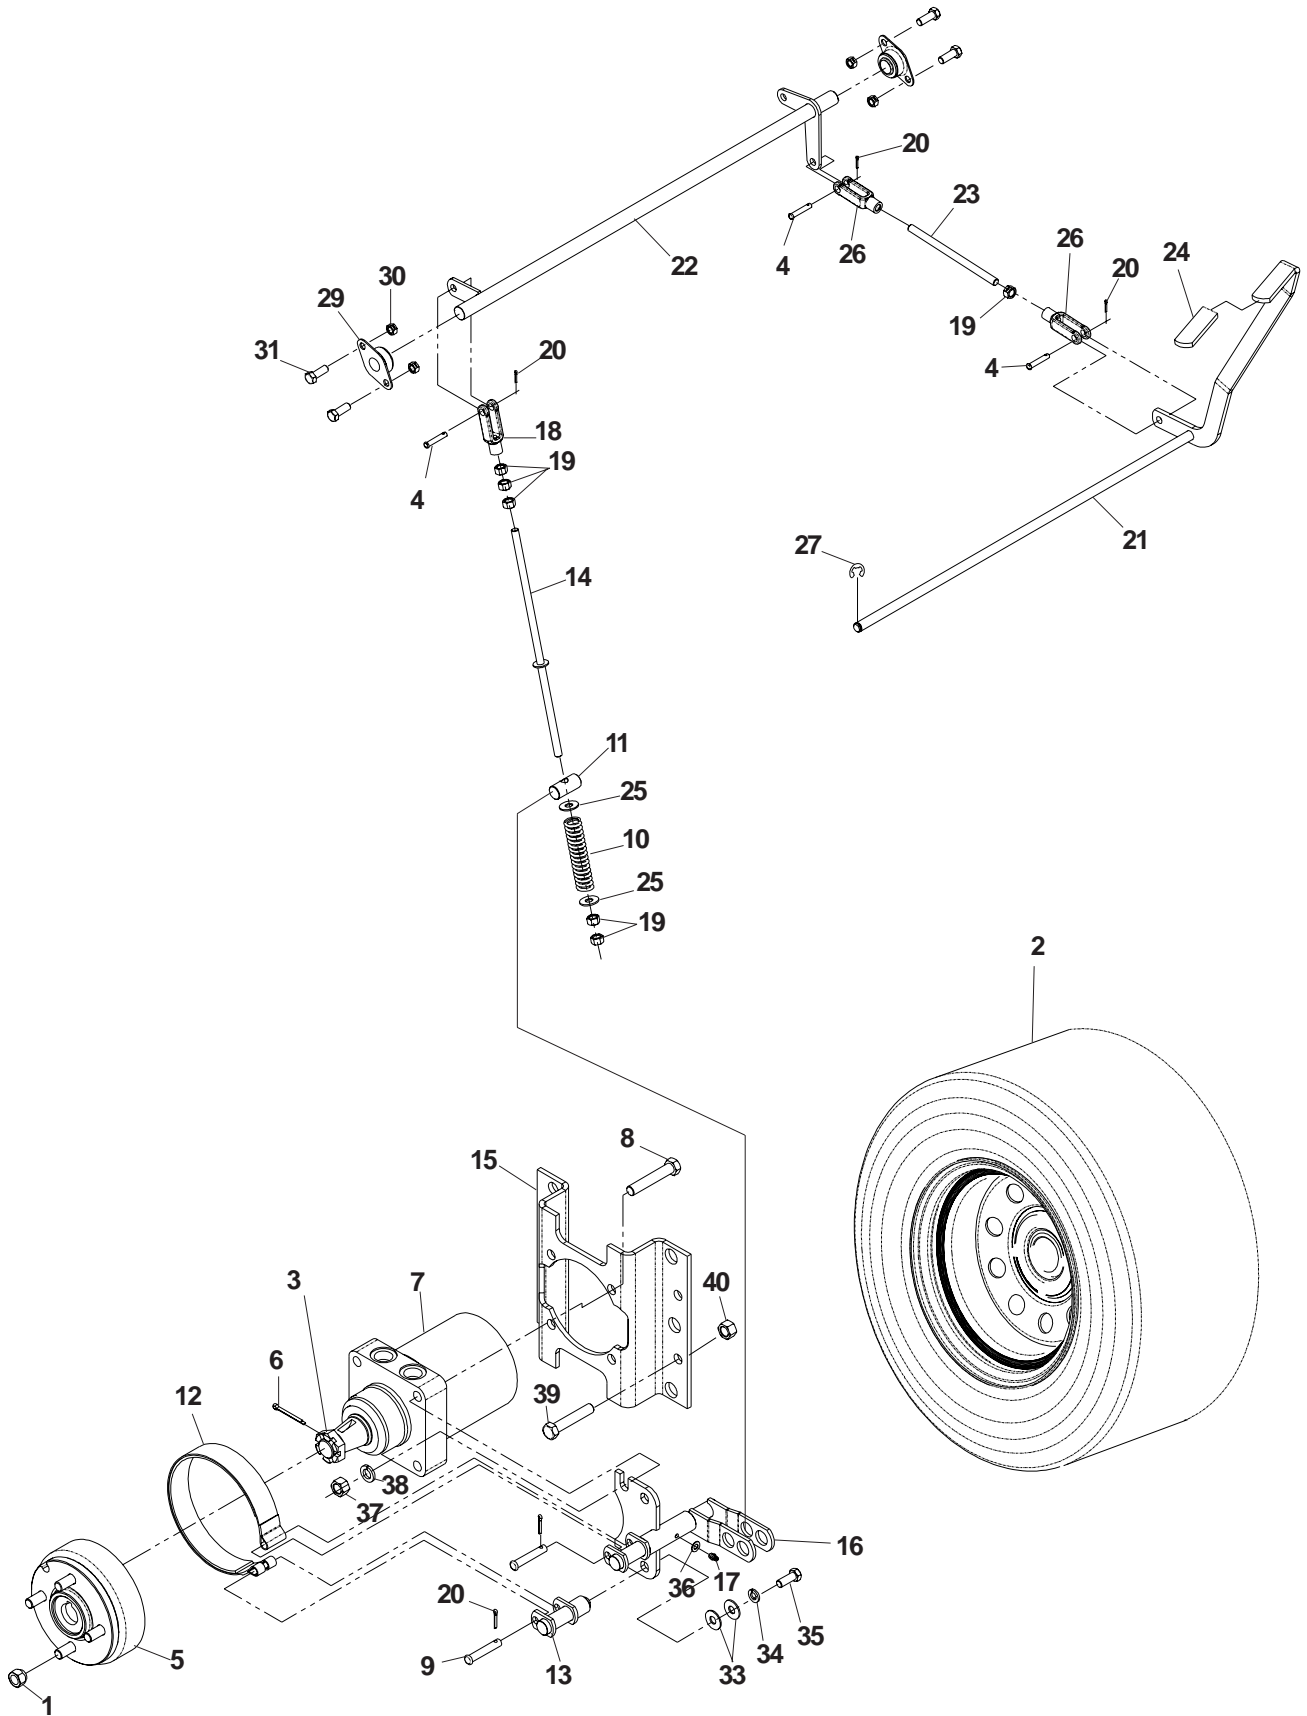

PARK BRAKE ASSEMBLY

PARK BRAKE ASSEMBLY

ITEM	PART NO.	QTY.	DESCRIPTION
1	539101173	8	LUG NUT 1/2F
2	539106882	2	REAR TIRE ASM.(COMPLETE)(42" DECK)
	539107432	1	TIRE, 23 X 8.5-12
	539107392	1	RIM, 12 X 7
	539912234	1	VALVE STEM
	539106883	2	REAR TIRE ASM.(COMPLETE)(48" & 52" DECK)
	539107431	1	TIRE, 23 X 10.5-12
	539105983	1	RIM, 12 X 8.5
3	539101468	2	HEX SLOTTED NUT
4	539977703	4	CLEVIS PIN, 3/8 X 1 1/8
5	539102415	2	HUB, W/BRAKE DRUM
6	539104288	2	KEY-COTTER 4 MM X 45 MM
7	539104417	2	WHEEL MOTOR
8	539101332	8	HCS 1/2C X 2 3/4
9	539102746	4	PIN-CLEVIS, 3/8 X 2
10	539102817	2	SPRING-BRAKE COMPRESSION
11	539102821	2	PIN-TRUNION
12	539102822	2	BAND-BRAKE
13	539106873	2	BRAKE BAND SUPPORT
14	539106972	2	LINKAGE
15	539106989	2	MOTOR STANDOFF
16	539106990	2	BRAKE WLDMT
17	539976998	2	ZERK, STRAIGHT, 1/4-28
18	539977465	2	YOKE, 3/8-24
19	539990155	10	NUT, HEX, 3/8F
20	539990365	2	PIN-COTTER, 1/8 X 3/4
21	539106888	1	BRAKE LEVER WLDMT
22	539106969	1	BRAKE CROSS SHAFT
23	539106971	1	LINKAGE SHORT
24	539105036	1	GRIP
25	539102843	3	WASHER, 7/16
26	539977465	2	YOKE
27	539101949	1	E-RING, 1/2
28	539990155	1	NUT, 3/8F
29	539102797	2	FLANGE BEARING
30	539976979	4	NUT, 3/8C, NYLOC
31	539990563	4	HCS 3/8C X 1
32	539990365	4	COTTER PIN
33	539990517	4	WASHER 3/8, FLAT
34	539990118	1	LOCKWASHER, 3/8
35	539106791	1	HCS 3/8C X 1, GD 8
36	539103547	1	WASHER
37	539990258	4	NUT, 1/2C
38	539990254	4	LOCKWASHER, 1/2
39	539990622	4	HCS 1/2 X 1 1/4, SERR WASHER
40	539101331	4	NUT, 1/2C, NYLOC