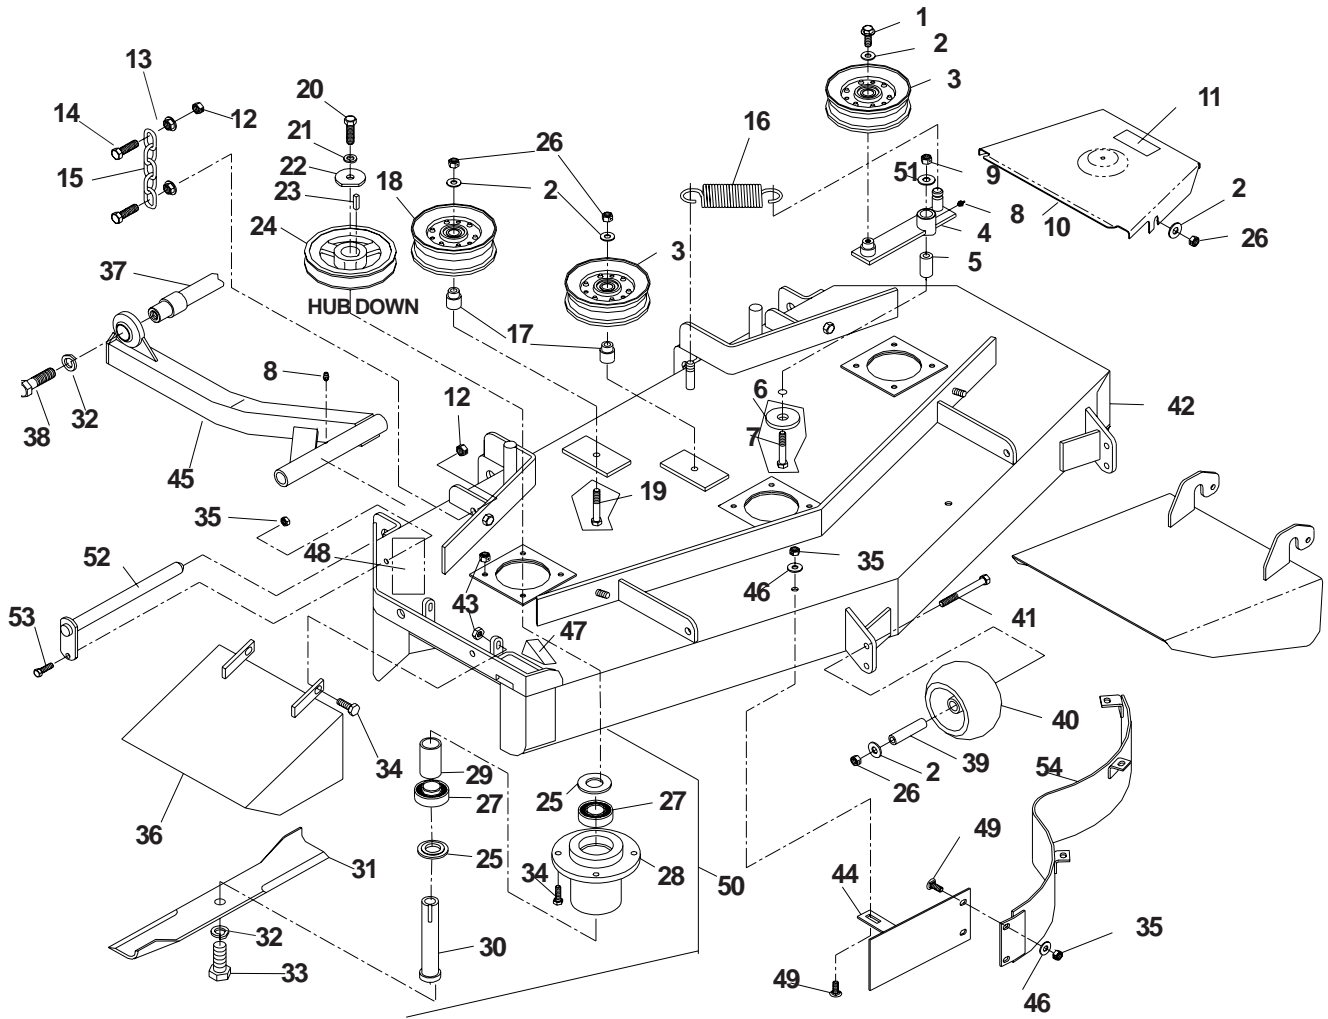

48" DECK ASSEMBLY

48" DECK ASSEMBLY

ITEM	PART NO.	QTY.	DESCRIPTION	ITEM	PART NO.	QTY.	DESCRIPTION
1	539990582	1	HCS 3/8C X 1 SERRATED HD	31	539100340	3	16 1/4" BLADE
2	539990517	9	WASHER 3/8 FLAT	32	539990333	3	LOCKWASHER 5/8
3	539103257	2	IDLER PULLEY	33	539103299	3	HCS 5/8F X 1 1/4
4	539103230	1	IDLER ARM	34	539990627	14	HCS 5/16C X 1 1/4
5	539103427	1	PIVOT BUSHING	35	539990184	6	NUT 5/16C CENTERLOCK
6	539102243	1	SUPPORT WASHER	36	539104546	1	DEFLECTOR CHUTE
7	539103433	1	HCS 1/2C X 3 1/4	37	539104197	1	STRUT MOUNT
8	539976998	3	ZERK	38	539104199	2	HCS 5/8C X 2 GR.5
9	539101331	1	NUT 1/2C NYLOC	39	539102698	3	BUSHING
10	539104605	2	BELTSHIELD	40	539102643	2	ANTI-SCALP ROLLER
11	539102892	2	DECAL, NO STEP	41	539102754	3	HCS 3/8C X 3 1/2
12	539990839	8	NUT 7/16C CENTERLOCK	42	539105779	1	DECK W/DECALS
13	539102582	8	7/16C WHIZ NUT	43	539990717	14	NUT 5/16C, NYLOC
14	539101175	8	HCS 7/16C X 1 1/2	44	539105444	1	CENTER BAFFLE
15	539102641	4	LIFT CHAIN	45	539104609	1	STRUT - RT
16	539103256	1	SPRING		539104621	1	STRUT - LT (NOT SHOWN)
17	539103295	2	IDLER BUSHING	46	539990692	6	5/16 FLAT WASHER
18	539103258	1	IDLER PULLEY(TALL)	47	539913010	1	DECAL, CPSC
19	539102612	2	HCS 3/8C X 2 3/4	48	539100344	1	DECAL, DANGER
20	539100141	3	HCS 7/16F X 1 1/2		539103687	1	48" DECK BELT (NOT SHOWN)
21	539990247	3	LOCKWASHER 7/16	49	539990799	6	CARRIAGE BOLT
22	539106504	3	HEAVY WASHER	50	539103298	3	COMPLETE HOUSING (ITEMS 25 THRU 30)
23	539101995	3	KEY 1/4 SQ. X 1 1/8	51	539990550	1	WASHER 1/2 FLAT
24	539103283	3	PULLEY	52	539102619	2	PIVOT PIN
25	539107272	2	COMBO SPACER	53	539976934	2	HCS 5/16C X 3/4
26	539976979	11	NUT 3/8C NYLOC	54	539105448	1	MAIN BAFFLE
27	539102677	2	BEARING				
28	539104852	1	HOUSING				
29	539102676	1	SPACER				
30	539103290	1	SPINDLE