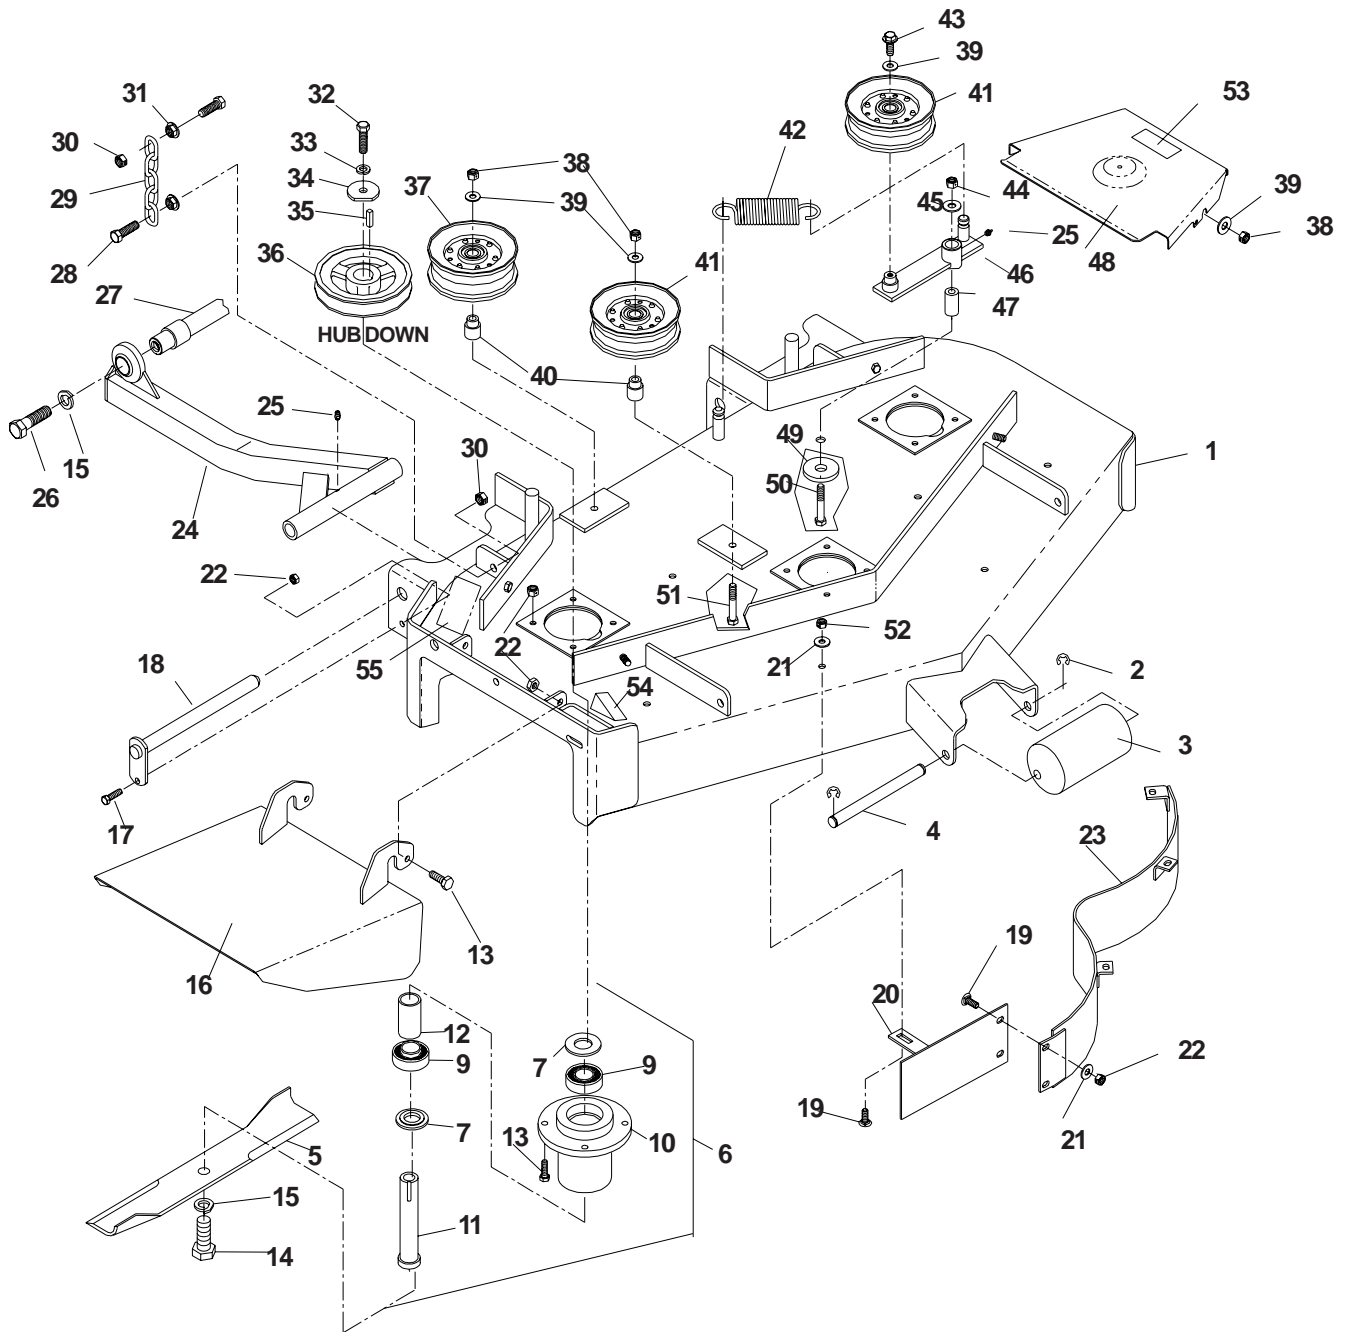

42" DECK ASSEMBLY

42" DECK ASSEMBLY

ITEM	PART NO.	QTY.	DESCRIPTION	ITEM	PART NO.	QTY.	DESCRIPTION
1	539105778	1	DECK W/DECALS	30	539990839	8	7/16C CTR. LOCK
2	539101949	2	1/2" E-RING	31	539102582	8	7/16C WHIZ NUT
3	539976828	1	ROLLER, LONG	32	539100141	3	HCS 7/16F X 1 1/2
4	539103437	1	AXLE, ROLLER	33	539990247	3	7/16 LOCKWASHER
5	539103274	3	BLADE 14 7/8"	34	539106504	3	WASHER
6	539103298	3	CUTTER HOUSING, ... COMPLETE	35	539101995	3	KEY 1/4 SQ. X 1 1/8
7	539102675	2	COMBO, SPACER	36	539103283	3	PULLEY
9	539102677	2	BEARING	37	539103258	1	IDLER PULLEY 1.62
10	539104852	1	HOUSING	38	539976979	6	NUT 3/8C, NYLOC
11	539103290	1	SPINDLE	39	539990517	7	WASHER 3/8 STD.
12	539102676	1	SPACER	40	539103295	2	IDLER BUSHING
13	539990627	14	HCS 5/16C X 1 1/4	41	539103257	2	IDLER PULLEY 1.31
14	539103299	3	HCS 5/8F X 1 1/4	42	539103256	1	SPRING
15	539990333	5	LOCKWASHER	43	539990582	1	HCS 3/8C X 1
16	539105361	1	DISCHARGE CHUTE	44	539101331	1	NUT 1/2C NYLOC
17	539976934	2	HCS 5/16C X 3/4	45	539990550	1	WASHER 1/2 STD.
18	539102619	2	PIVOT PIN	46	539103230	1	IDLER ARM
19	539990799	6	CARRIAGE BOLT ..... 5/16 X 5/8	47	539103427	1	PIVOT BUSHING
20	539105435	1	CENTER BAFFLE	48	539105363	2	BELT SHIELD
21	539990692	6	WASHER 5/16C, ... NYLOC	49	539102243	1	SUPPORT WASHER
22	53990717	14	NUT 5/16 CTR. LOCK	50	539103433	1	HCS 1/2C X 3 1/4
23	539105439	1	MAIN BAFFLE	51	539102612	2	HCS 3/8C X 2 3/4
24	539104609	1	STRUT - RIGHT	.....	539103240	1	BELT (NOT SHOWN)
.....	539104621	1	STRUT - LEFT	52	539990184	6	HLN 5/16C
25	539976998	3	1/4-28 ZERK	53	539102892	2	DECAL, NO STEP
26	539104199	2	HCS 5/16C X 2	54	539913010	1	DECAL, CPSC
27	539104197	1	STRUT MT. WLD.	55	539100344	1	DECAL, DANGER
28	539101175	8	HCS 7/16C X 1 1/2				
29	539102641	4	CHAIN