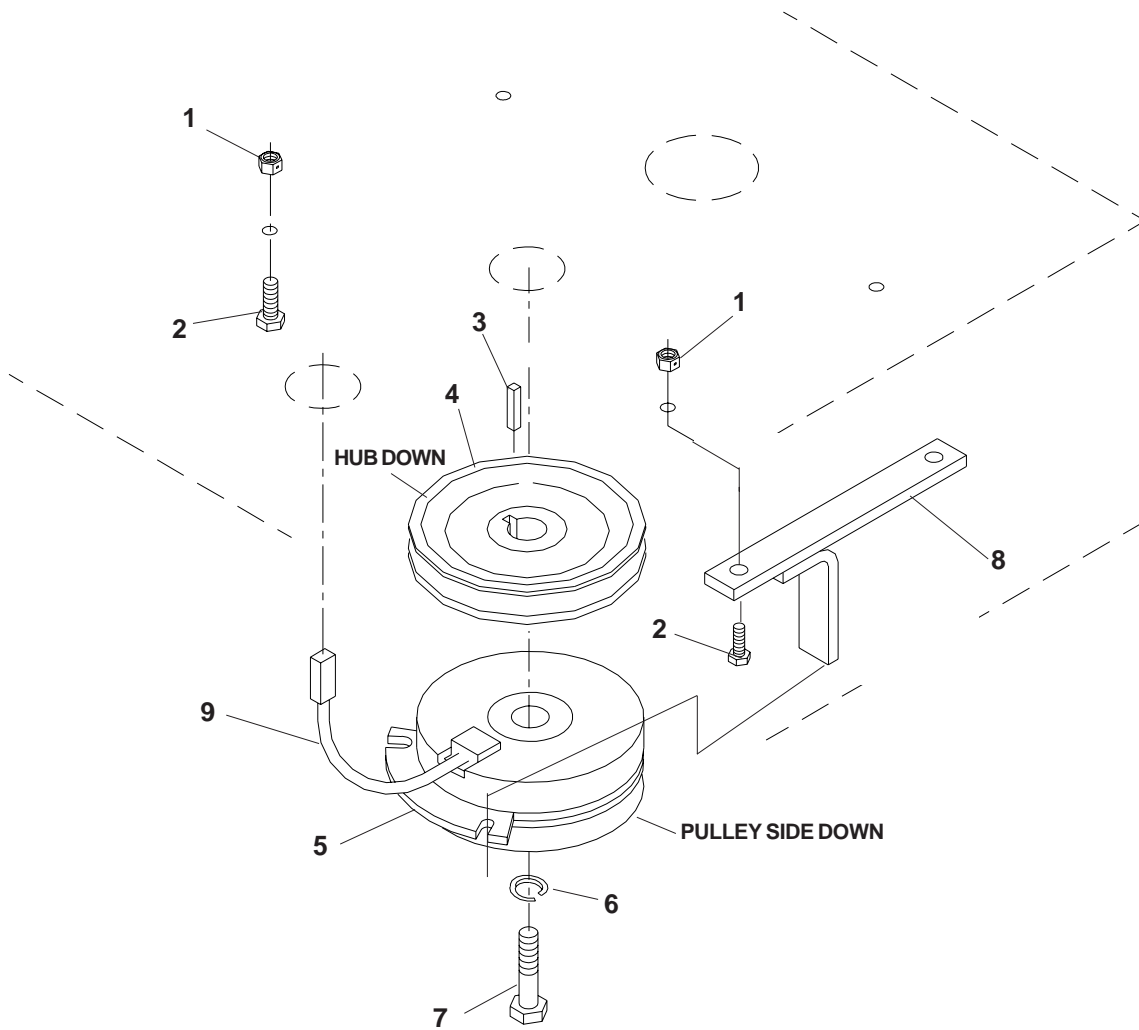

ENGINE ASSEMBLY

ITEM	PART NO.	QTY.	DESCRIPTION
1	539990717	4	NUT 5/16C NYLOC
2	539990669	4	HCS 5/16C X 1 3/4
3	539912757	1	KEY 1/4 SQ. X 1 1/4
4	539106992	1	PULLEY
5	539106880	1	CLUTCH, 200 FT/LB
6	539990247	1	7/16 LOCKWASHER
7	539991120	1	HCS 7/16F X 2 1/2
8	539106819	1	CLUTCH TIE DOWN
9	539105637	1	WIRING HARNESS