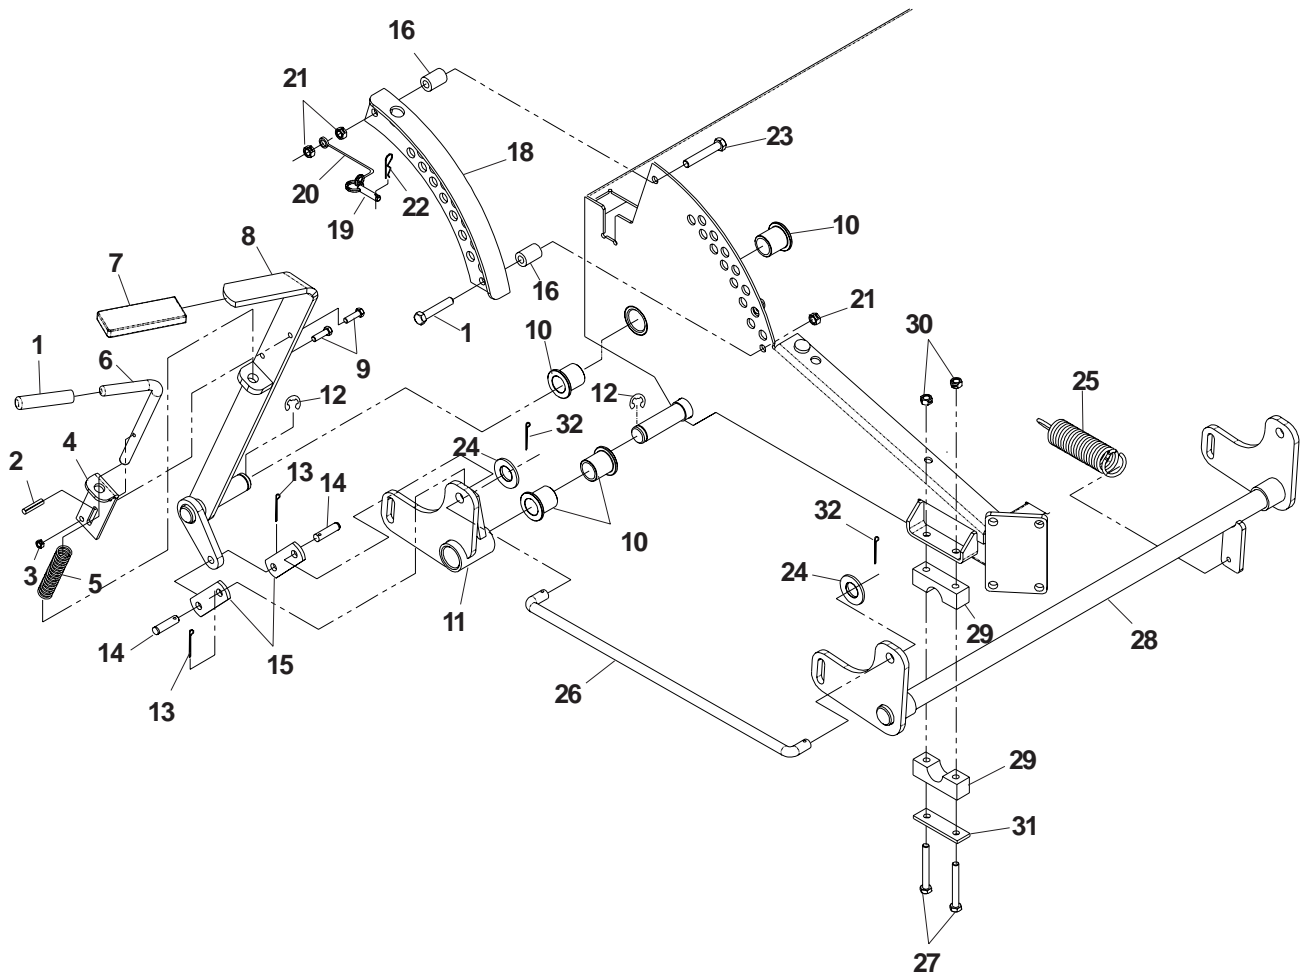

DECK LIFT ASSEMBLY

DECK LIFT ASSEMBLY

ITEM	PART NO.	QTY.	DESCRIPTION
1	539101050	1	GRIP
2	539101082	1	ROLL PIN, 3/16 X 1
3	539990761	2	NUT1/4C CENTER LOCK
4	539103534	1	PIN MT, UPPER
5	539101058	1	SPRING
6	539103533	1	PIN
7	539102515	1	GRIP
8	539104201	1	LEVER WLDMT
9	539990580	2	HCS 1/4C X 3/4
10	539101232	6	FLANGED BUSHING
11	539107032	1	BELLCRANK WLDMT - RT
	539107031	1	BELLCRANK WLDMT - LT - NOT SHOWN
12	539101802	3	7/8 'E' RING
13	539990365	6	COTTER PIN, 1/8 X 3/4
14	539977703	2	CLEVIS PIN, 3/8 X 1 1/8
15	539102565	2	LIFT ARM
16	539103543	2	SPACER
17	539990588	1	HCS 3/8C X 2
18	539106976	1	ADJUSTMENT PLATE
19	539102526	1	HITCH PIN
20	539105059	1	LANYARD
21	539976979	3	NUT 3/8C NYLOC
22	539976989	1	HAIRPIN, #4
23	539990637	1	HCS 3/8C X 2 1/2
24	539991043	4	BUSHING, 5/8 MACH.
25	539102642	1	SPRING
26	539106891	2	DECK LIFT LINK
27	539101721	4	HCS 5/16C X 2 3/4
28	539108349	1	LIFT WLDMT
29	539104808	4	LIFT BLOCK
30	539990717	4	NUT 5/16C NYLOC
31	539104807	2	REINF. PLATE
32	539990654	4	COTTER PIN, 5/32 X 1 1/4

ENGINE ASSEMBLY

ITEM	PART NO.	QTY.	DESCRIPTION
1	539990717	4	NUT 5/16C NYLOC
2	539990669	4	HCS 5/16C X 1 3/4
3	539912757	1	KEY 1/4 SQ. X 1 1/4
4	539106992	1	PULLEY
5	539106880	1	CLUTCH, 200 FT/LB
6	539990247	1	7/16 LOCKWASHER
7	539991120	1	HCS 7/16F X 2 1/2
8	539106819	1	CLUTCH TIE DOWN
9	539105637	1	WIRING HARNESS