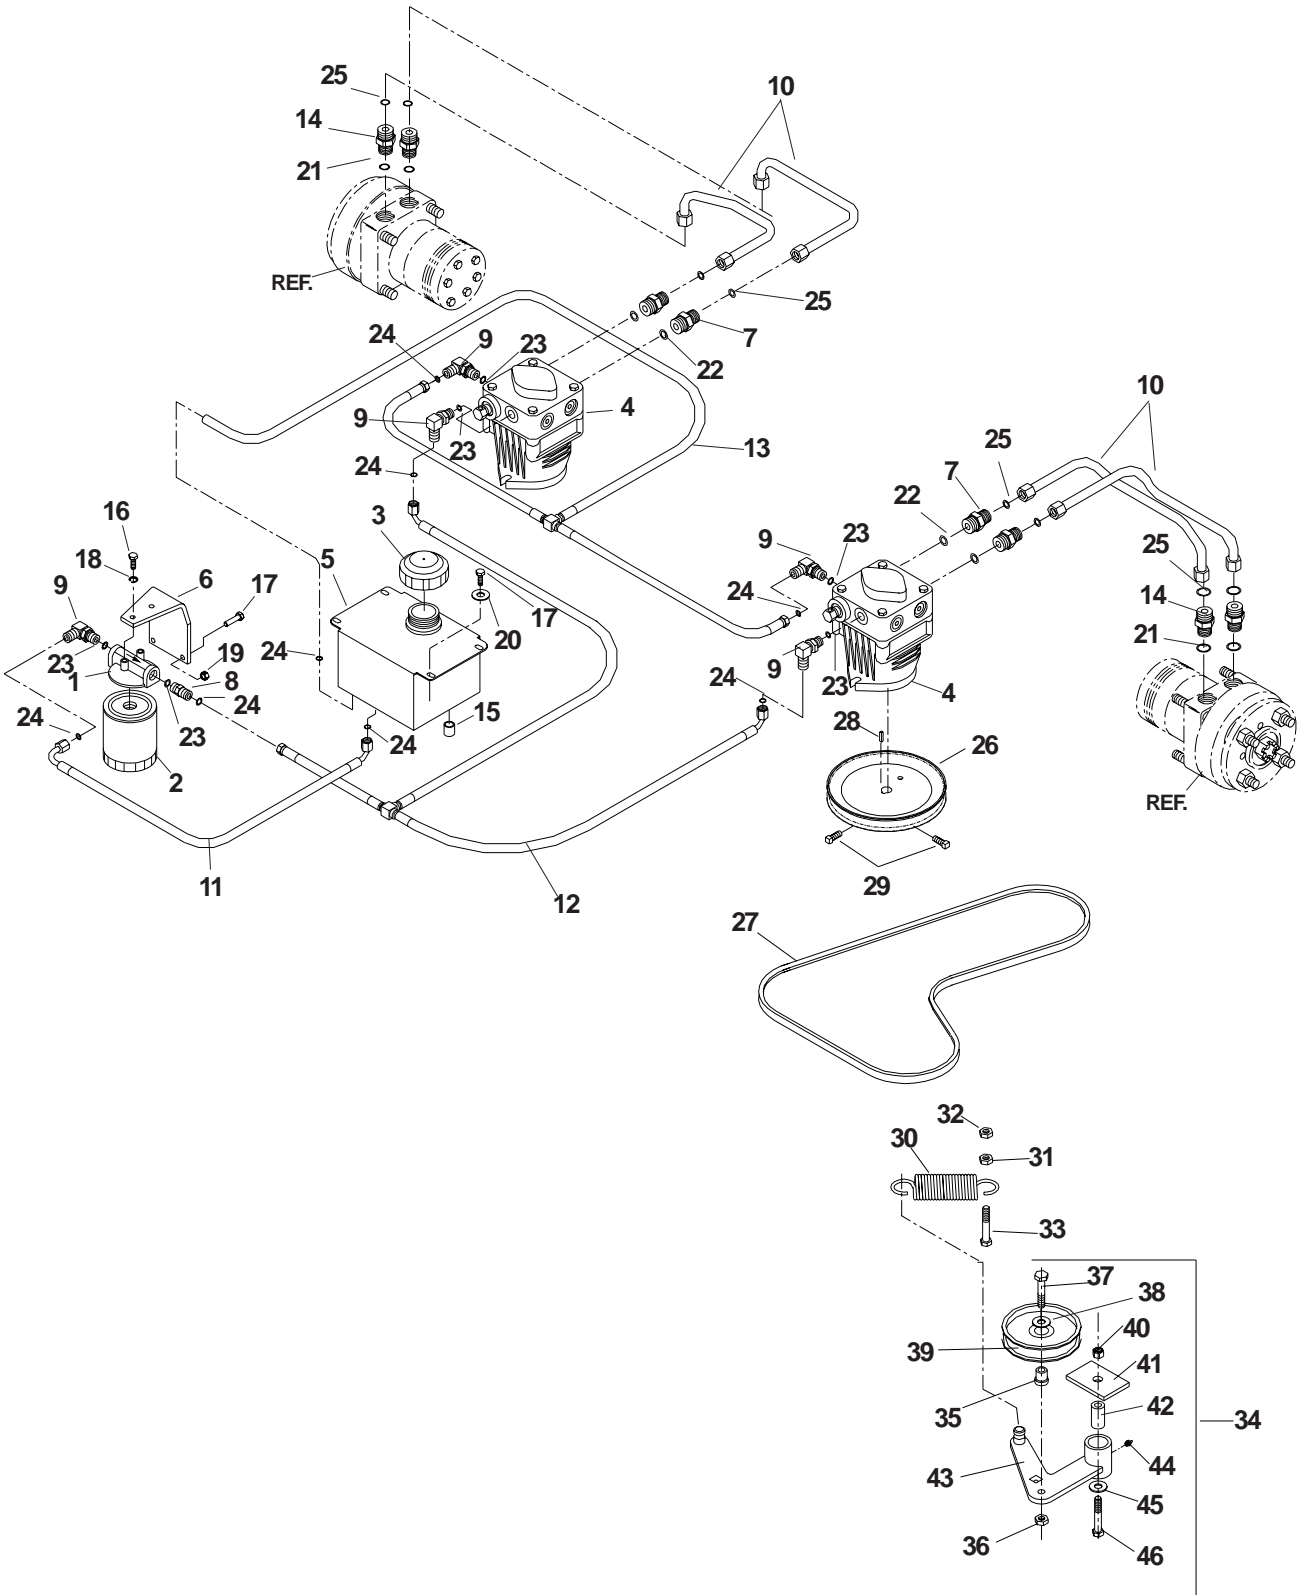

HYDRAULIC ASSEMBLY

HYDRAULIC ASSEMBLY

ITEM	PART NO.	QTY.	DESCRIPTION
1	539101165	1	FILTER HEAD
2	539102606	1	FILTER
3	539101202	1	CAP HYDRAULIC RESERVOIR
4	539107749	2	PUMP
5	539105024	1	TANK
6	539106933	1	BRACKET, OIL FILTER
7	539101237	4	FITTING, STRAIGHT, F6400-8-8-0
8	539103316	1	FITTING, F6400-6-6-0
9	539101238	5	FITTING, 90°, F6801-6-6-0
10	539106896	4	HYDRAULIC LINE
11	539104722	1	HOSE, 7"
12	539106895	1	"T" ASSEMBLY
13	539106897	1	"T" ASSEMBLY
14	539102396	4	FITTING, STRAIGHT
15	539105168	1	CAP
16	539990072	2	HCS 1/4C X 5/8
17	539990580	6	HCS 1/4C X 3/4
18	539990052	2	LOCKWASH, 1/4
19	539976978	8	NUT, 1/4C, NYLOC
20	539990598	8	WASHER, 1/4, FLAT
21	539103115	4	"O" RING, 3/4
22	539103116	4	"O" RING, 1/2
23	539103117	6	"O" RING, 3/8
24	539103118	8	"O" RING FLARE, 3/8
25	539103119	8	"O" RING FLARE, 1/2
26	539101176	1	PULLEY, PUMP
27	539106887	1	BELT, PUMP
28	539101177	2	KEY, 5 MM SQ. X 25 MM
29	539102717	4	SET SCREW, 5/16C X 5/8
30	539103256	1	SPRING
31	539990613	1	NUT, 3/8C, WHIZ
32	539976979	1	NUT, 3/8C, NYLOC
33	539990588	1	HCS, 3/8C X 2
34	539104408	1	IDLER ARM ASSEMBLY
35	539976695	1	IDLER FLANGE BUSHING
36	539990546	1	NUT, 3/8C, CENTERLOCK
37	539990730	1	HCS, 3/8C X 1 3/4
38	539990517	1	WASHER, 3/8
39	539976688	1	IDLER PULLEY
40	539101331	1	NUT, 1/2C, NYLOC
41	539102236	1	SUPPORT PLATE
42	539103427	1	PIVOT BUSHING
43	539104388	1	IDLER ARM
44	539976998	1	ZERK
45	539990550	1	WASHER, 1/2
46	539103433	1	HCS, 1/2C X 3 1/4, GR5

ENGINE ASSEMBLY

ITEM	PART NO.	QTY.	DESCRIPTION
1	539990717	4	NUT 5/16C NYLOC
2	539990669	4	HCS 5/16C X 1 3/4
3	539912757	1	KEY 1/4 SQ. X 1 1/4
4	539106992	1	PULLEY
5	539106880	1	CLUTCH, 200 FT/LB
6	539990247	1	7/16 LOCKWASHER
7	539991120	1	HCS 7/16F X 2 1/2
8	539106819	1	CLUTCH TIE DOWN
9	539105637	1	WIRING HARNESS