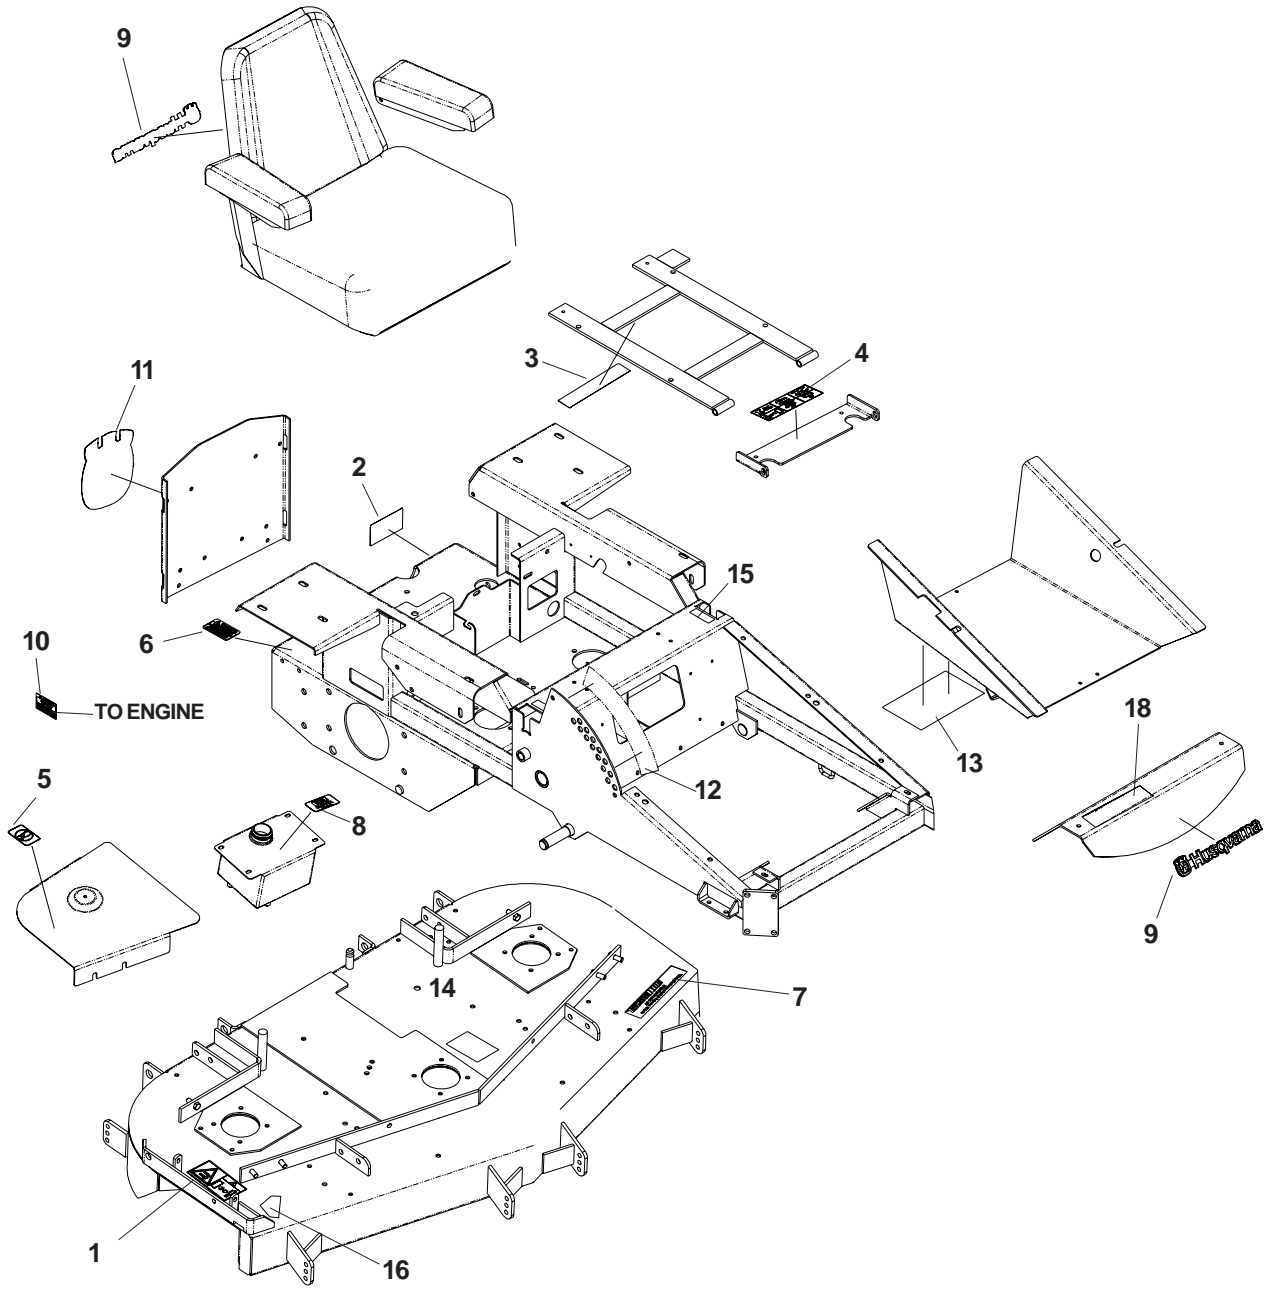

DECALS

DECALS

ITEM	PART NO.	QTY.	DESCRIPTION
1	539105746	1	DECAL, SEVERING
2	539105744	1	DANGER DECAL, BELT DRIVES
3	539105745	1	DECAL, BATTERY WARNING
4	539105785	1	DECAL, WARNING
5	539105743	2	DECAL, NO STEP
6	539101881	1	PROP. 65
7	539105071	1	DECAL, NASCAR
8	539105301	1	MOBIL DECAL
9	539104787	2	DECAL, HUSQVARNA
10	539100128	1	EXHAUST DECAL
11	539105803	1	DECAL, CROWN
12	539107260	1	DECAL, HEIGHT ADJ.
13	539107289	1	DECAL, SERVICE
14	539107288	1	DECAL, BELT ROUTING
15	539103333	2	DECAL, MOTION CONTROL
16	539913010	1	DECAL, DANGER
17	539102670	1	DECAL, FUEL VALVE (NOT SHOWN)
18	539107743	1	DECAL, iZ4218
	539107744	1	DECAL, iZ4818
	539107745	1	DECAL, iZ4821
	539107746	1	DECAL, iZ5223