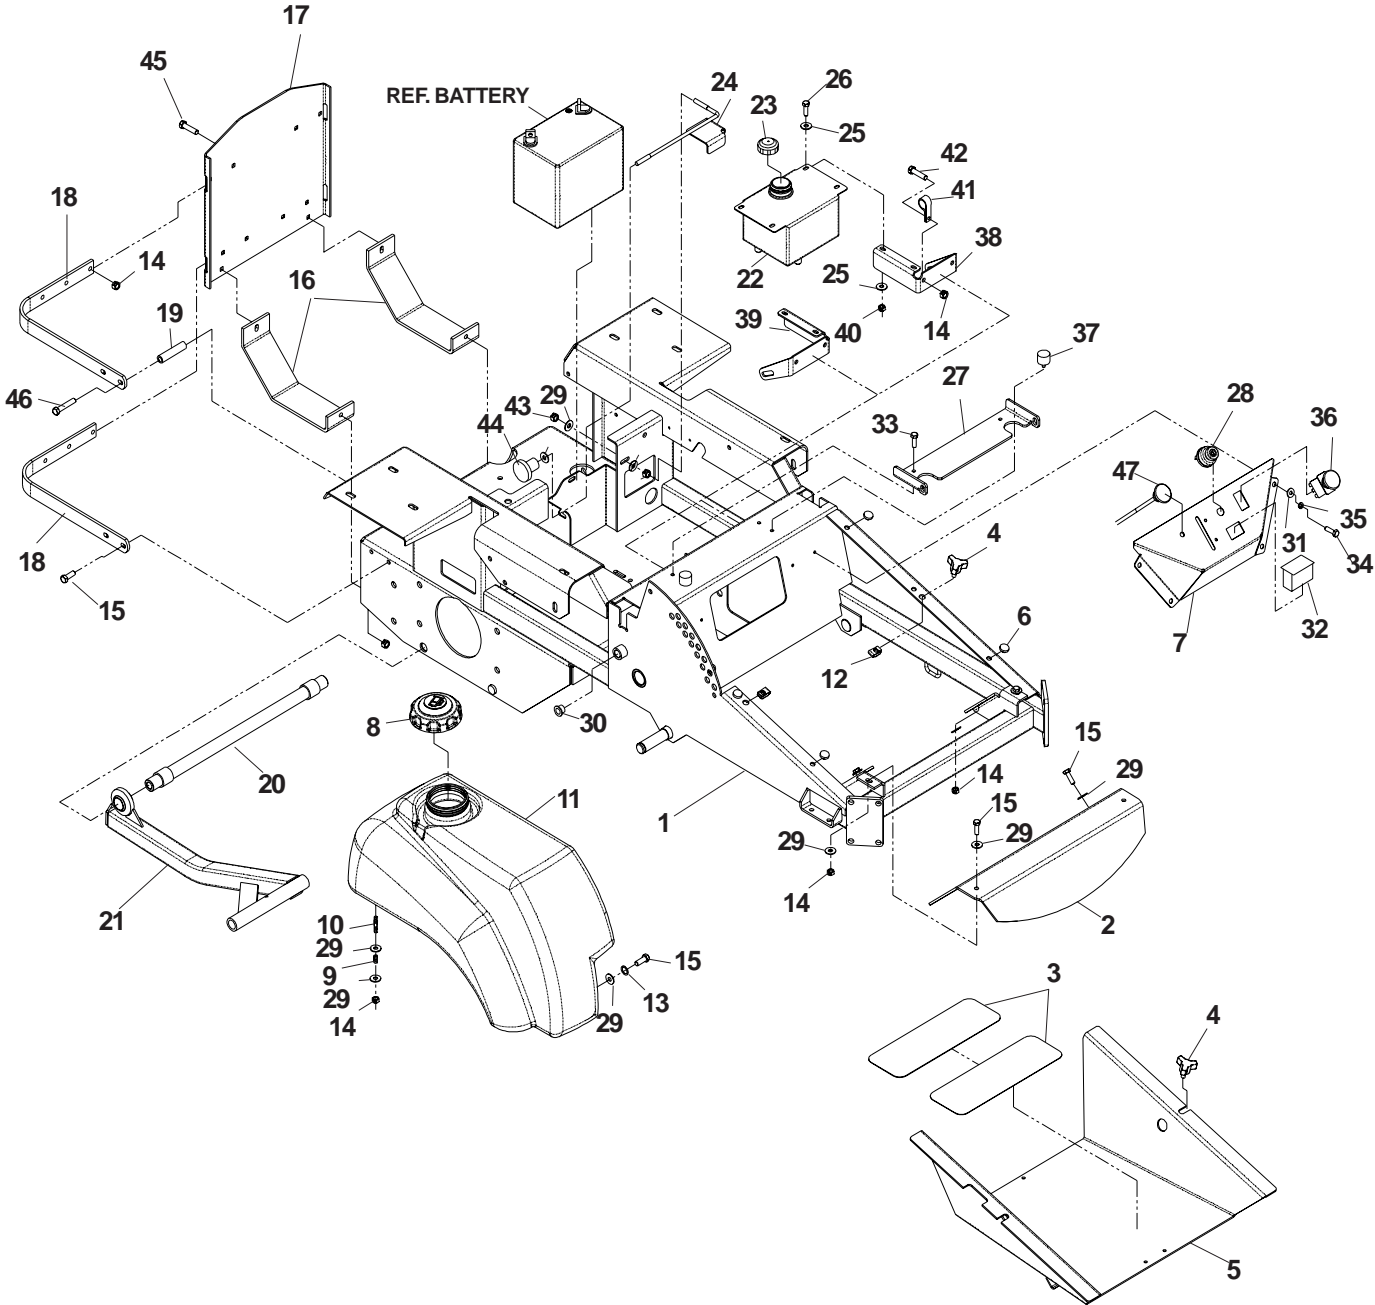

MAIN FRAME ASSEMBLY

MAIN FRAME ASSEMBLY

ITEM	PART NO.	QTY.	DESCRIPTION	ITEM	PART NO.	QTY.	DESCRIPTION
1	539107434	1	FRAME W/DECALS	31	539990598	12	WASHER, 1/4, FLAT
2	539106941	1	FOOT REST	32	539102540	1	HOUR METER
3	539977778	3	ANTI-SKID PAD	33	539990580	10	HCS 1/4C X 3/4
4	539104411	2	KNOB W/STUD	34	539990362	4	TFS 1/4C X 5/8
5	539106954	1	FOOT PLATE	35	539990052	6	LOCKWASHER, 1/4
6	539102587	5	BUMPER	36	539101768	1	BLADE SWITCH
7	539104996	1	CONSOLE WLDMT.	37	539105039	4	STUD/PLATE MOUNT
8	539106188	2	FUEL CAP	38	539106931	1	TANK MOUNT, RIGHT
9	539102845	8	SPRING	39	539106929	1	TANK MOUNT, LEFT
10	539102502	6	STUD	40	539976978	14	NUT, 1/4C, NYLOC
11	539104410	1	FUEL TANK, RIGHT	41	539102685	1	LOOM CLIP
	539104409	1	FUEL TANK, LEFT (NOT SHOWN)	42	539976934	8	HCS 5/16C X 3/4
12	539104763	2	"U" CLIP, 5/16C	43	539990184	8	LOCKNUT, 5/16C
13	539990187	2	LOCKWASHER, 5/16	44	539105169	2	KNOB
14	539990717	14	NUT, 5/16C, NYLOC	45	539107271	10	RHSSNB 5/16 X 1
15	539990209	6	HCS 5/16C X 1	46	539102335	1	HCS 5/16C X 4
16	539106957	2	SKID PLATE	47	539102733	1	CHOKE CONTROL
17	539106959	1	ENGINE GUARD		539105281	1	HOSE, FUEL (TO ENGINE)
18	539106961	4	STRAP				(NOT SHOWN)
19	539106962	1	SPACER		539105527	1	HOSE, FUEL (RIGHT TANK)
20	539104197	2	STRUT MT WLDMT				(NOT SHOWN)
21	539108350	1	STRUT, RIGHT		539105530	1	HOSE, FUEL (LEFT TANK)
	539108351	1	STRUT, LEFT (NOT SHOWN)				(NOT SHOWN)
22	539105024	1	OIL TANK		539102679	1	VALVE, FUEL (NOT SHOWN)
23	539101202	1	CAP OIL TANK				(NOT SHOWN)
24	539106899	1	BATTERY HOLD DOWN		539912222	6	CLAMP, HOSE (NOT SHOWN)
25	539990598	4	WASHER, 1/4, FLAT		539102650	2	HOSE BARB, 90° (NOT SHOWN)
26	539990580	4	HCS 1/4C X 3/4				(NOT SHOWN)
27	539105224	1	SEAT BKT W/DECAL		539103275	1	CONTROL THROTTLE (NOT SHOWN)
28	539101770	1	SWITCH, IGNITION				
29	539990692	24	WASHER, 5/16, FLAT				
30	539102519	2	BUSHING