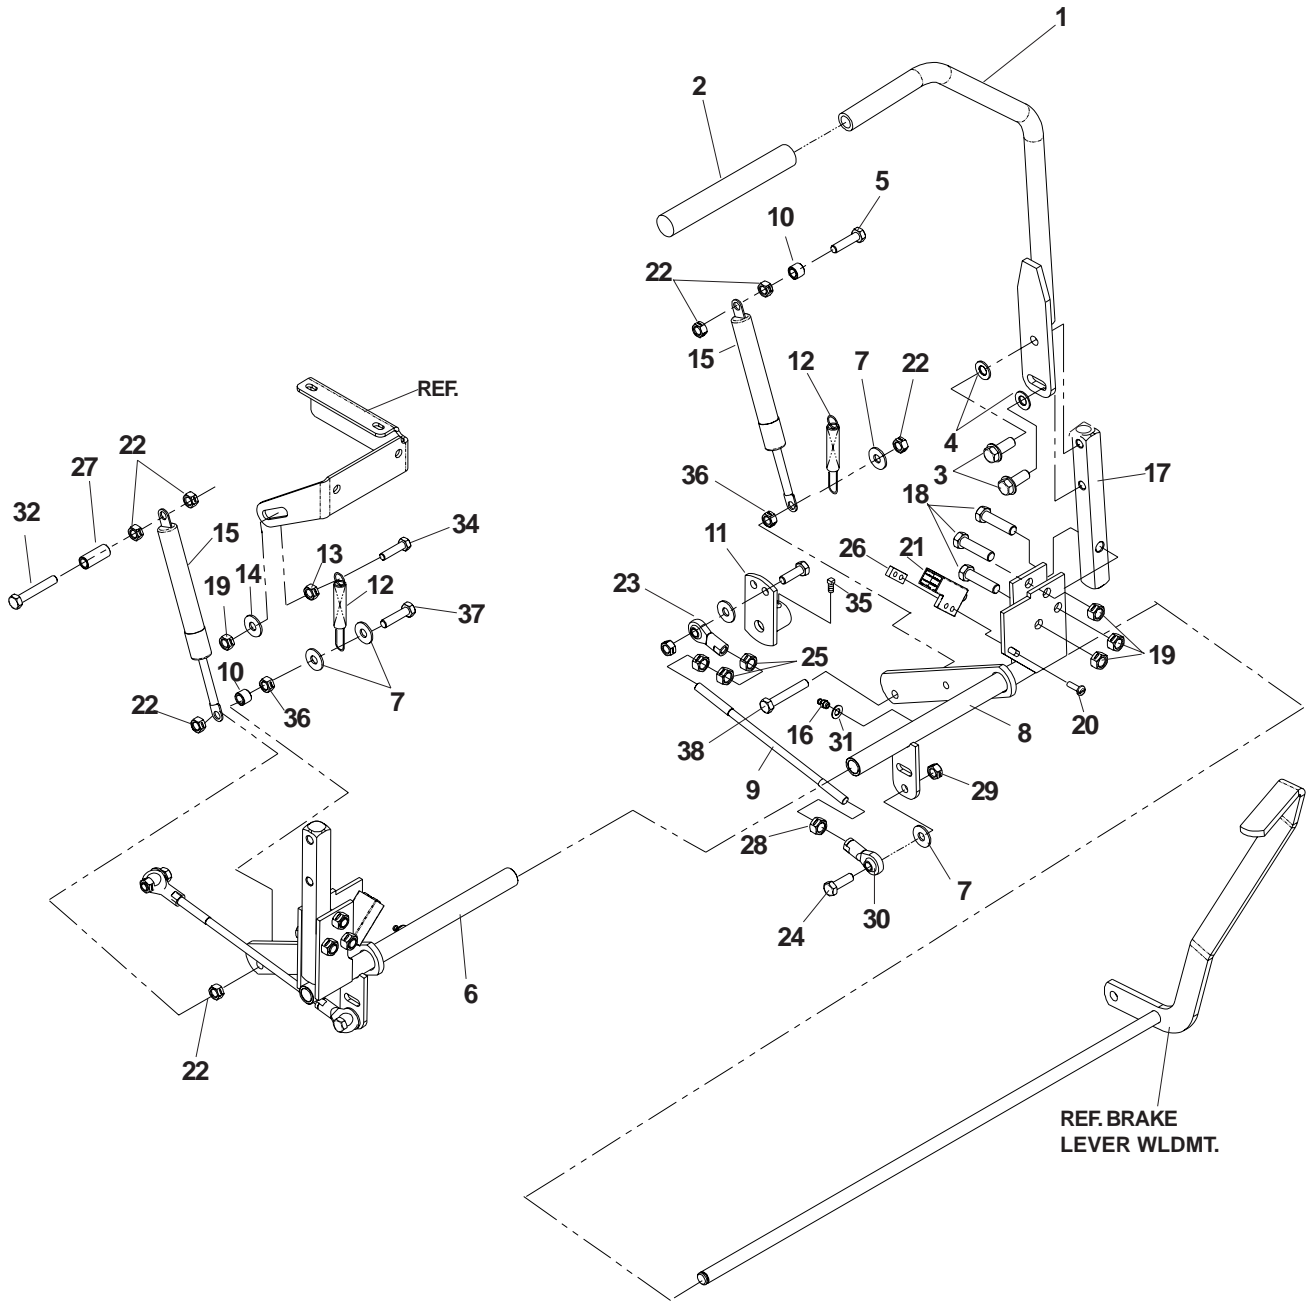

ENGINE ASSEMBLY

ITEM	PART NO.	QTY.	DESCRIPTION
1	539990717	4	NUT 5/16C NYLOC
2	539990669	4	HCS 5/16C X 1 3/4
3	539912757	1	KEY 1/4 SQ. X 1 1/4
4	539106992	1	PULLEY
5	539106880	1	CLUTCH, 200 FT/LB
6	539990247	1	7/16 LOCKWASHER
7	539991120	1	HCS 7/16F X 2 1/2
8	539106819	1	CLUTCH TIE DOWN
9	539105637	1	WIRING HARNESS

MOTION CONTROL ASSEMBLY

MOTION CONTROL ASSEMBLY

ITEM	PART NO.	QTY.	DESCRIPTION
1	539104190..	2	CONTROL LEVER WLDMT
2	539105036..	2	GRIP
3	539990563..	4	HCS 3/8C X 1
4	539102593..	4	3/8 DISC SPRING WASHER
5	539976935..	1	HCS 5/16C X 1 1/2
6	539106923..	1	CONTROL WELDMENT, RIGHT
7	539990692..	7	WASHER 5/16 FLAT
8	539106924..	1	CONTROL WELDMENT, LEFT
9	539103264..	2	PUMP CONTROL LINK
10	539102827..	2	SPACER
11	539104382..	2	CONTROLARM, PUMP
12	539103297..	2	SPRING
13	539990613..	2	3/8C WHIZ NUT
14	539990517..	2	WASHER 3/8 FLAT
15	539102720..	2	DAMPENER
16	539976998..	2	ZERK
17	539102809..	2	CONTROLARM
18	539990730..	6	HCS 3/8C X 1 3/4
19	539976979..	6	NUT, 3/8C, NYLOC
20	539976952..	4	SCREW 310-24 X 5/8
21	539101080..	2	SWITCH
22	539990184..	7	NUT, 5/16C, CENTERLOCK
23	539102590..	2	BALL JOINT, RIGHT
24	539990627..	4	HCS 5/16C X 1 1/4
25	539990223..	6	NUT, 5/16-24
26	539102678..	2	TAPPED PLATE
27	539104995..	1	SPACER
28	539991073..	2	NUT, 5/16F, LEFT HAND
29	539990717..	4	NUT, 5/16C, NYLOC
30	539102591..	2	BALL JOINT, LEFT
31	539103547..	2	WASHER
32	539976937..	1	HCS 5/16C X 2
33	539101341..	1	HCS 3/8C X 3 (NOT SHOWN)
34	539990637..	1	HCS 3/8C X 2 1/2
35	539105079..	2	SCREW, 5/16C X 5/8, SET
36	539990585..	2	NUT 5/16C, WHIZ
37	539991055..	1	BOLT, 5/16C X 2 1/4, TAP
38	539100469..	1	BOLT, 5/16C X 1 1/4, TAP