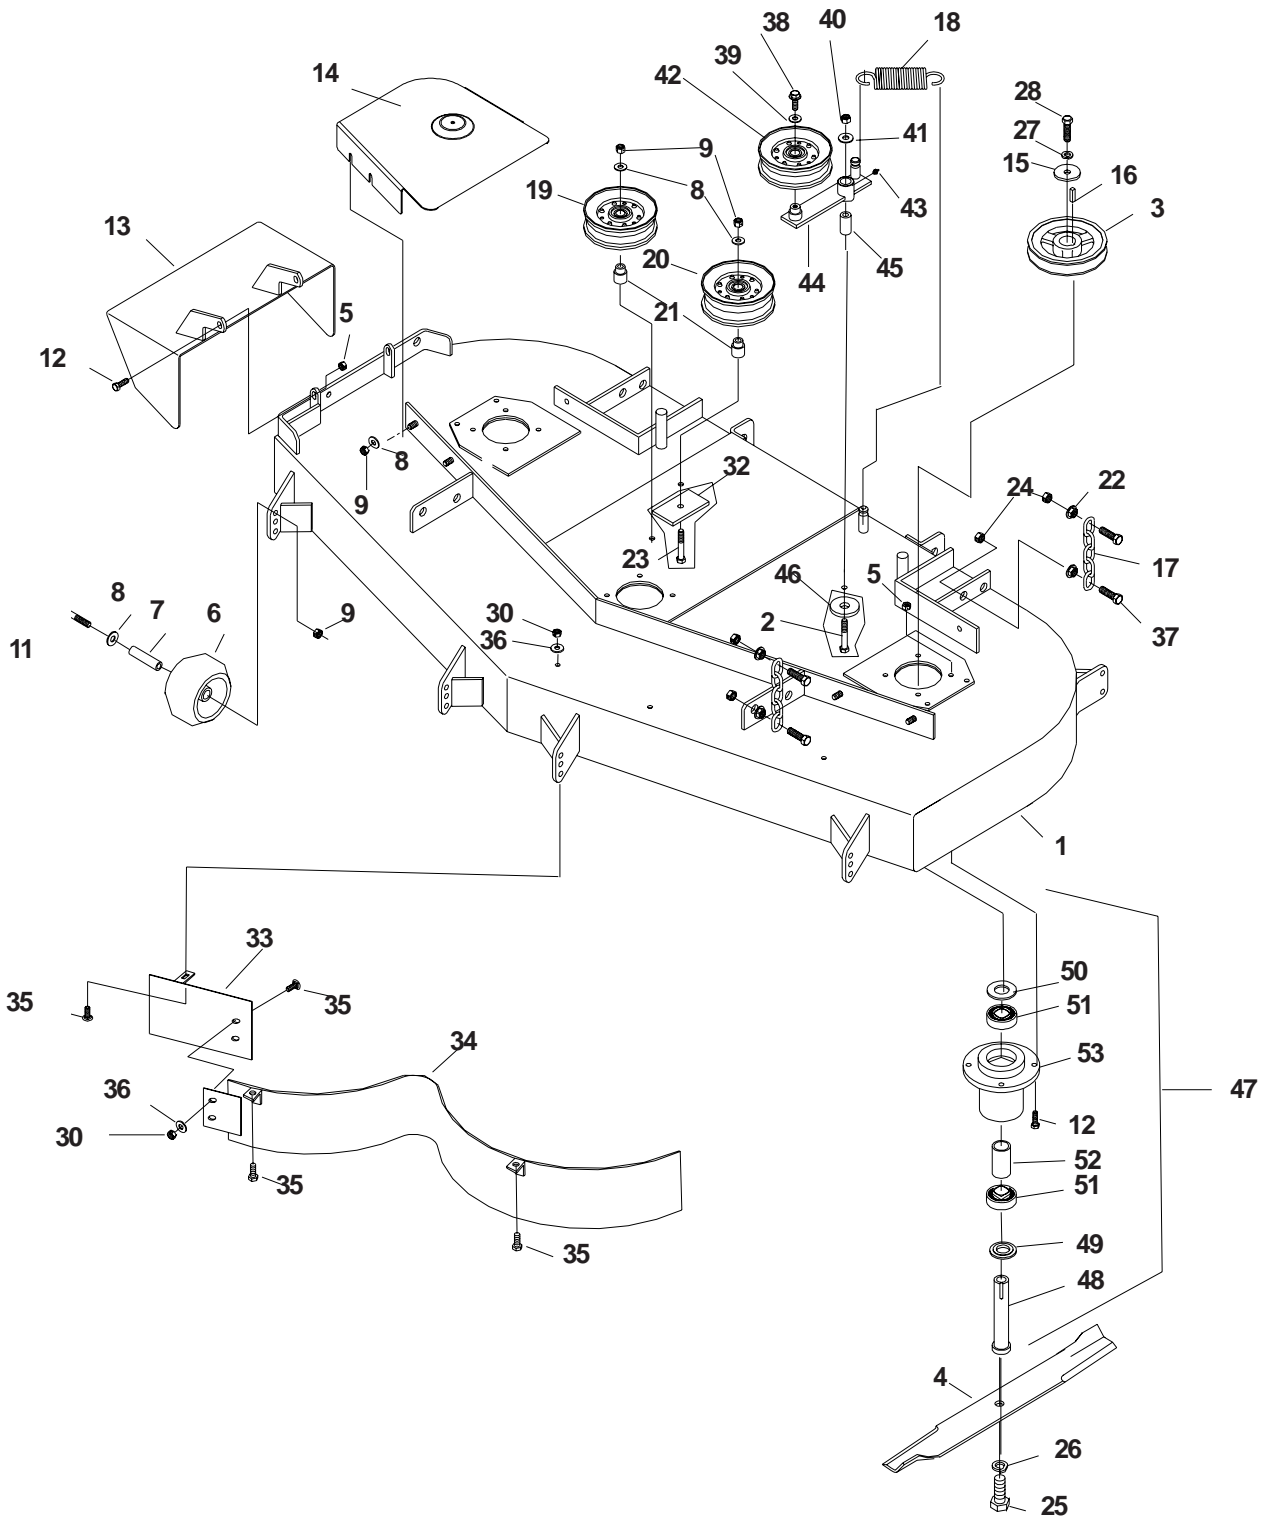

52" DECK ASSEMBLY

52" DECK ASSEMBLY

ITEM	PART NO.	QTY.	DESCRIPTION	TEM	PART NO.	QTY.	DESCRIPTION
1	539107433	1	DECK W/DECALS	29	539106449	1	BELT SHIELD, LT.
2	539103433	1	HCS 1/2C X 3 1/4, ... GR. 5				NOT SHOWN
3	539104421	3	PULLEY	30	539990184	5	NUT 5/16C, ... CENTERLOCK
4	539100341	3	BLADE, 18"	32	539103303	2	PAD
5	539990717	14	NUT 5/16C, NYLOC	33	539105453	1	CENTER BAFFLE
6	539102643	6	ROLLER	34	539105457	1	MAIN BAFFLE
7	539102698	6	BUSHING	35	539990799	5	RHSNB 5/16C X 5/8
8	539990517	14	WASHER 3/8, STD	36	539990692	5	FLAT WASHER, 5/16
9	539976979	14	NUT 3/8C, NYLOC	37	539101175	8	HCS 7/16C X 1 1/2
10	539106884	1	BELT, 52" ..... (NOT SHOWN)	38	539990582	1	HCS 3/8C X 1 SER.
11	539102754	6	HSC 3/8C X 3 1/2	39	539990517	1	FLAT WASHER 3/8
12	539990627	14	HCS 5/16C X 1 1/4	40	539101331	1	NUT 1/2C, NYLOC
13	539107312	1	DISCRGE CHUTE	41	539990550	1	FLAT WASHER 1/2
14	539106448	1	BELT SHEILD, RT	42	539103257	1	IDLER PULLEY
15	539106504	3	HEAVY WASHER	43	539976998	1	ZERK
16	539101995	3	KEY, 1/4 SQ. X 1 1/8	44	539103230	1	IDLER ARM
17	539102641	4	LIFT CHAIN	45	539103427	1	PIVOT BUSHING
18	539105192	1	SPRING	46	539102243	1	SUPPORT WASHER
19	539103257	1	IDLER PULLEY 1.31	47	539107411	3	CUTTER HOUSING, ... COMPLETE
20	539103258	1	IDLER PULLEY 1.62				(ITEMS 49 THRU 55)
21	539103295	2	IDLER BUSHINGS	48	539104402	1	SPINDLE
22	539102582	8	NUT 7/16C, WHIZ	49	539107272	1	COMBO SPACER
23	539102612	2	HCS 3/8C X 2 3/4	50	539102244	1	MACHINERY
24	539990839	8	NUT, 7/16C, ... CENTERLOCK				BUSHING, 18 GA
25	539103299	3	HCS 5/8F X 1 1/4	51	539102677	2	BEARING
26	539990333	3	SLW 5/8"	52	539102676	1	SPACER
27	539990247	3	LOCKWASHER, 7/16	53	539104852	1	HOUSING
28	539100141	3	HCS 7/16F X 1 1/2