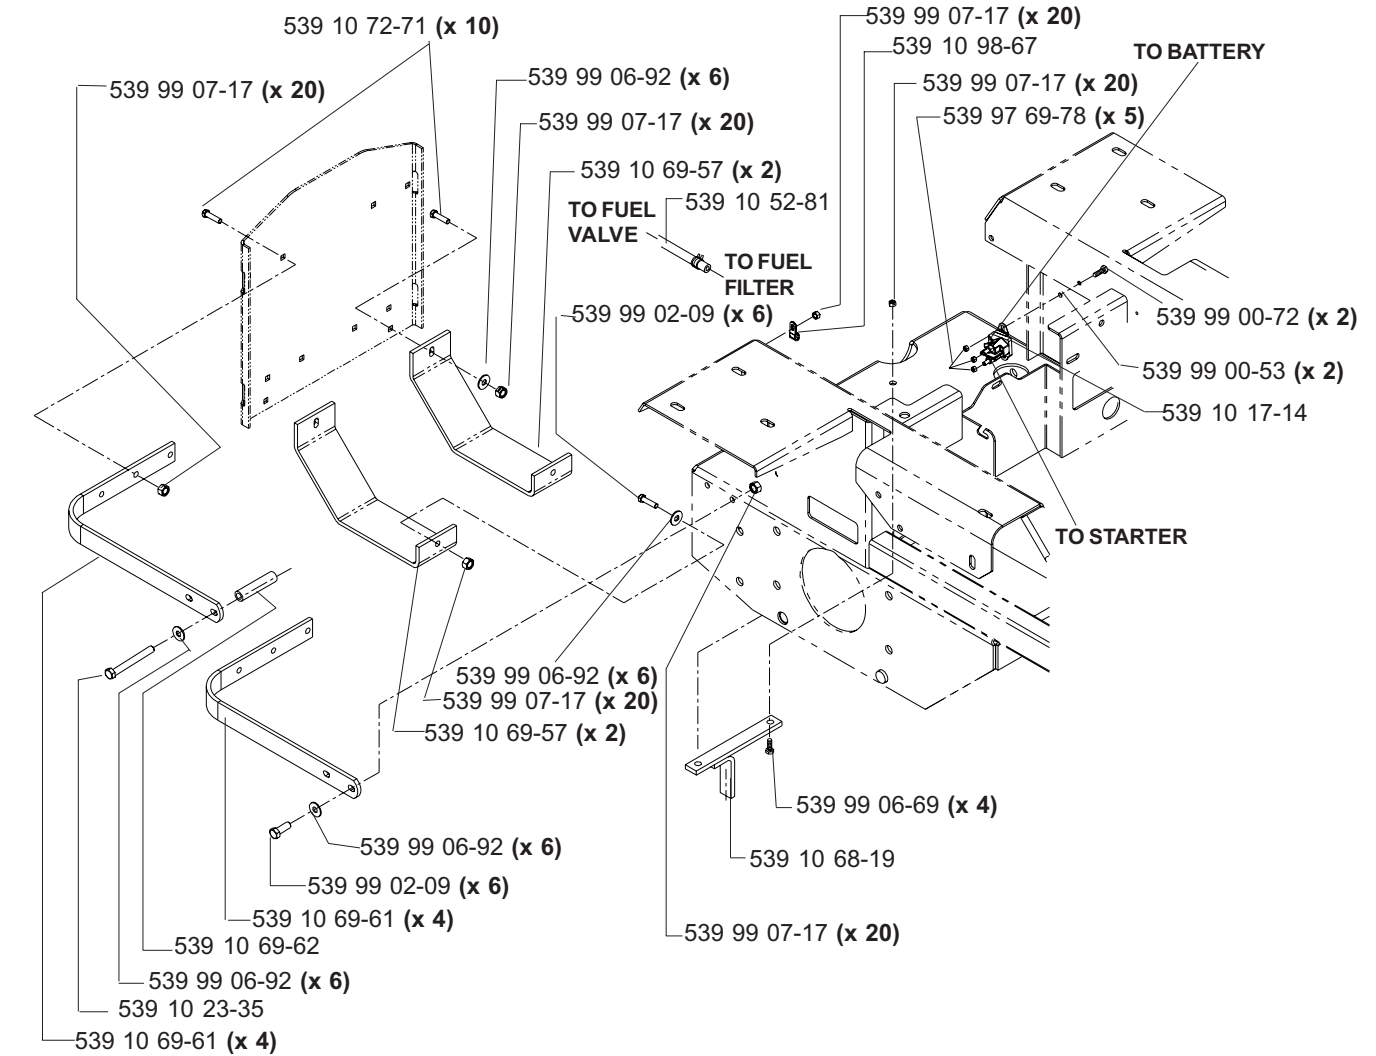

HYDRAULIC ASSEMBLY (TL)

**MODELS: 968999256, 968999258, 968999305, 968999307,
968999308, 968999332, 968999368, 968999375**

MAIN FRAME ASSEMBLY

MAIN FRAME ASSEMBLY

NOT SHOWN:

- 539 11 26-54 FLOOR PAN PAD, MODEL 968999307 ONLY
- 539 11 26-55 FOOT REST PAD, MODEL 968999307 ONLY

SEAT ASSEMBLY

MODELS: 968999256, 968999258, 968999305,
968999308, 968999332, 968999368

539 11 10-26 1 SEAT BELT (NOT SHOWN)
539 10 87-45 1 SWITCH/SNAP MOUNT KIT (NOT SHOWN)

KAWASAKI 21 HP ENGINE ASSEMBLY

MODELS: 968999256, 968999305, 968999368

NOT SHOWN:
102757 CABLE, POSITIVE
102759 INSULATOR

MOTION CONTROL ASSEMBLY

PARK BRAKE ASSEMBLY (TL)

**MODELS: 968999256, 968999258, 968999305, 968999307,
968999308, 968999332, 968999368, 968999375**