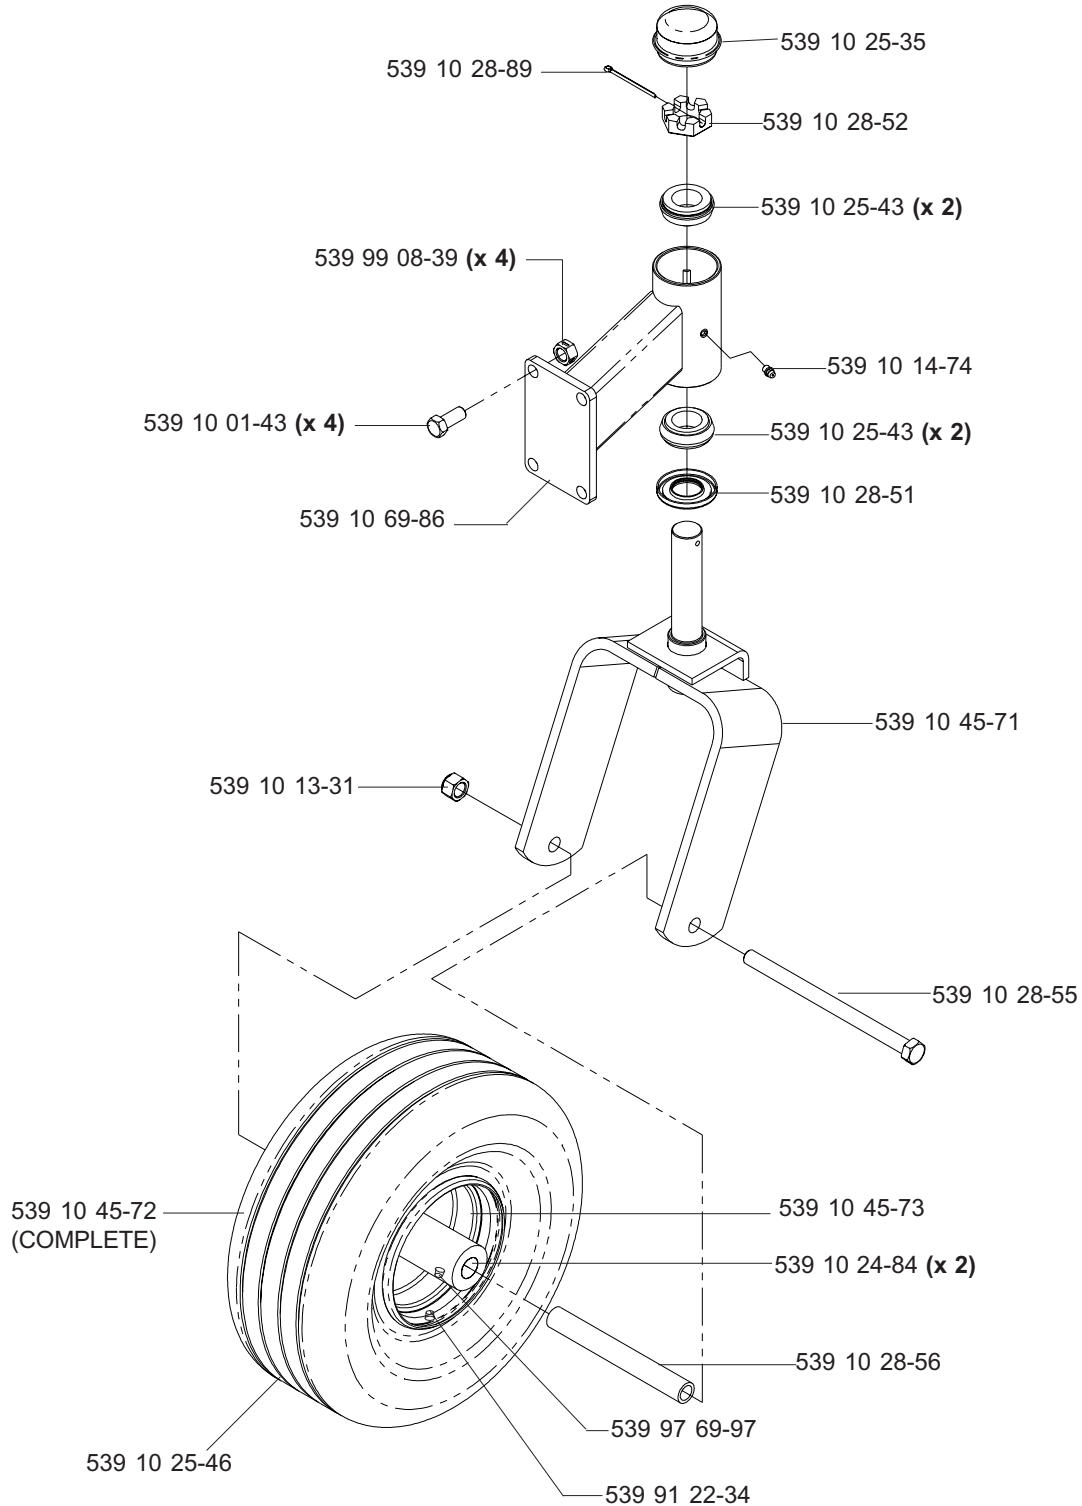

HYDRAULIC ASSEMBLY (TL)

**MODELS: 968999256, 968999258, 968999305, 968999307,
968999308, 968999332, 968999368, 968999375**

MAIN FRAME ASSEMBLY

MAIN FRAME ASSEMBLY

NOT SHOWN:

- 539 11 26-54 FLOOR PAN PAD, MODEL 968999307 ONLY
- 539 11 26-55 FOOT REST PAD, MODEL 968999307 ONLY

SEAT ASSEMBLY

MODELS: 968999256, 968999258, 968999305,
968999308, 968999332, 968999368

539 11 10-26 1 SEAT BELT (NOT SHOWN)
539 10 87-45 1 SWITCH/SNAP MOUNT KIT (NOT SHOWN)

KAWASAKI 21 HP ENGINE ASSEMBLY

MODELS: 968999256, 968999305, 968999368

NOT SHOWN:
102757 CABLE, POSITIVE
102759 INSULATOR

MOTION CONTROL ASSEMBLY

PARK BRAKE ASSEMBLY (TL)

**MODELS: 968999256, 968999258, 968999305, 968999307,
968999308, 968999332, 968999368, 968999375**

CASTER ARM

**MODELS: 968999254, 968999255, 968999256, 968999258, 968999304,
968999305, 968999307, 968999332, 968999368, 968999375,
968999356**

42" DECK ASSEMBLY

42" DECK ASSEMBLY

48" DECK ASSEMBLY

48" DECK ASSEMBLY