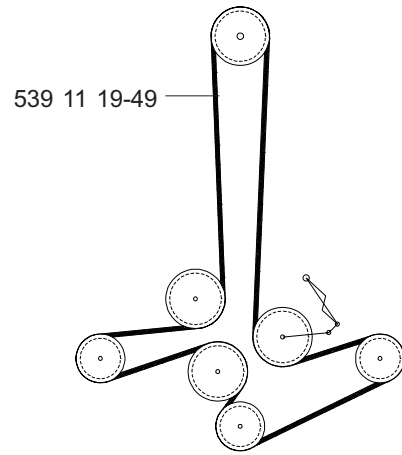

MODELS: 968999256, 968999305, 968999368

NOT SHOWN:
102757 CABLE, POSITIVE
102759 INSULATOR

MOTION CONTROL ASSEMBLY

PARK BRAKE ASSEMBLY (TL)

**MODELS: 968999256, 968999258, 968999305, 968999307,
968999308, 968999332, 968999368, 968999375**

CASTER ARM

**MODELS: 968999254, 968999255, 968999256, 968999258, 968999304,
968999305, 968999307, 968999332, 968999368, 968999375,
968999356**

42" DECK ASSEMBLY

42" DECK ASSEMBLY

48" DECK ASSEMBLY

48" DECK ASSEMBLY

52" DECK ASSEMBLY

52" DECK ASSEMBLY

61" DECK ASSEMBLY

61" DECK ASSEMBLY

DECK LIFT ASSEMBLY

WIRING ASSEMBLY

DECALS

539 10 26-70 DECAL, FUEL VALVE (NOT SHOWN)