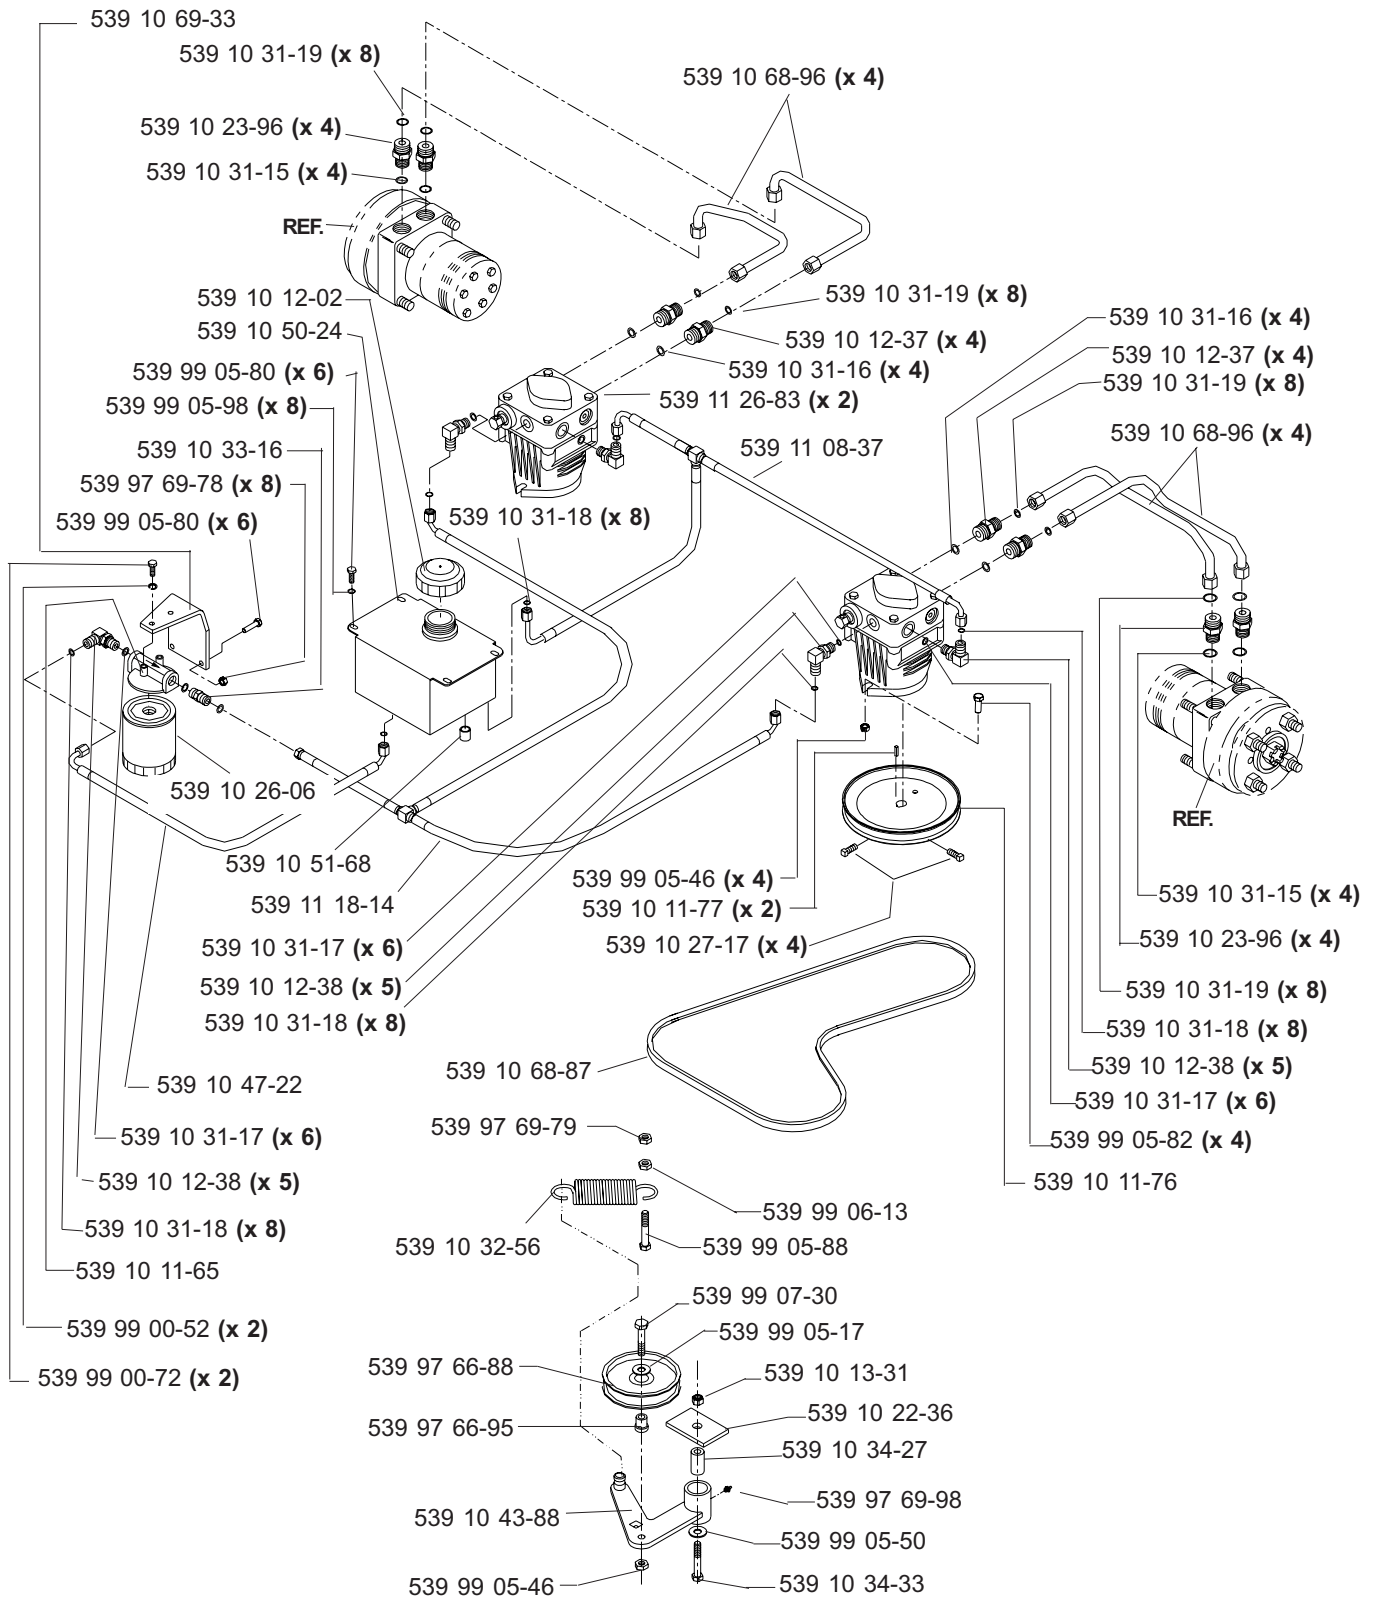

HYDRAULIC ASSEMBLY (TL)

**MODELS: 968999256, 968999258, 968999305, 968999307,
968999308, 968999332, 968999368, 968999375**

MAIN FRAME ASSEMBLY

MAIN FRAME ASSEMBLY

NOT SHOWN:

- 539 11 26-54 FLOOR PAN PAD, MODEL 968999307 ONLY
- 539 11 26-55 FOOT REST PAD, MODEL 968999307 ONLY

SEAT ASSEMBLY

MODELS: 968999256, 968999258, 968999305,
968999308, 968999332, 968999368

539 11 10-26 1 SEAT BELT (NOT SHOWN)
539 10 87-45 1 SWITCH/SNAP MOUNT KIT (NOT SHOWN)

KAWASAKI 21 HP ENGINE ASSEMBLY

CASTER ARM

**MODELS: 968999254, 968999255, 968999256, 968999258, 968999304,
968999305, 968999307, 968999332, 968999368, 968999375,
968999356**

42" DECK ASSEMBLY

42" DECK ASSEMBLY

48" DECK ASSEMBLY

48" DECK ASSEMBLY

52" DECK ASSEMBLY

52" DECK ASSEMBLY

61" DECK ASSEMBLY

61" DECK ASSEMBLY

DECK LIFT ASSEMBLY

WIRING ASSEMBLY

DECALS

539 10 26-70 DECAL, FUEL VALVE (NOT SHOWN)