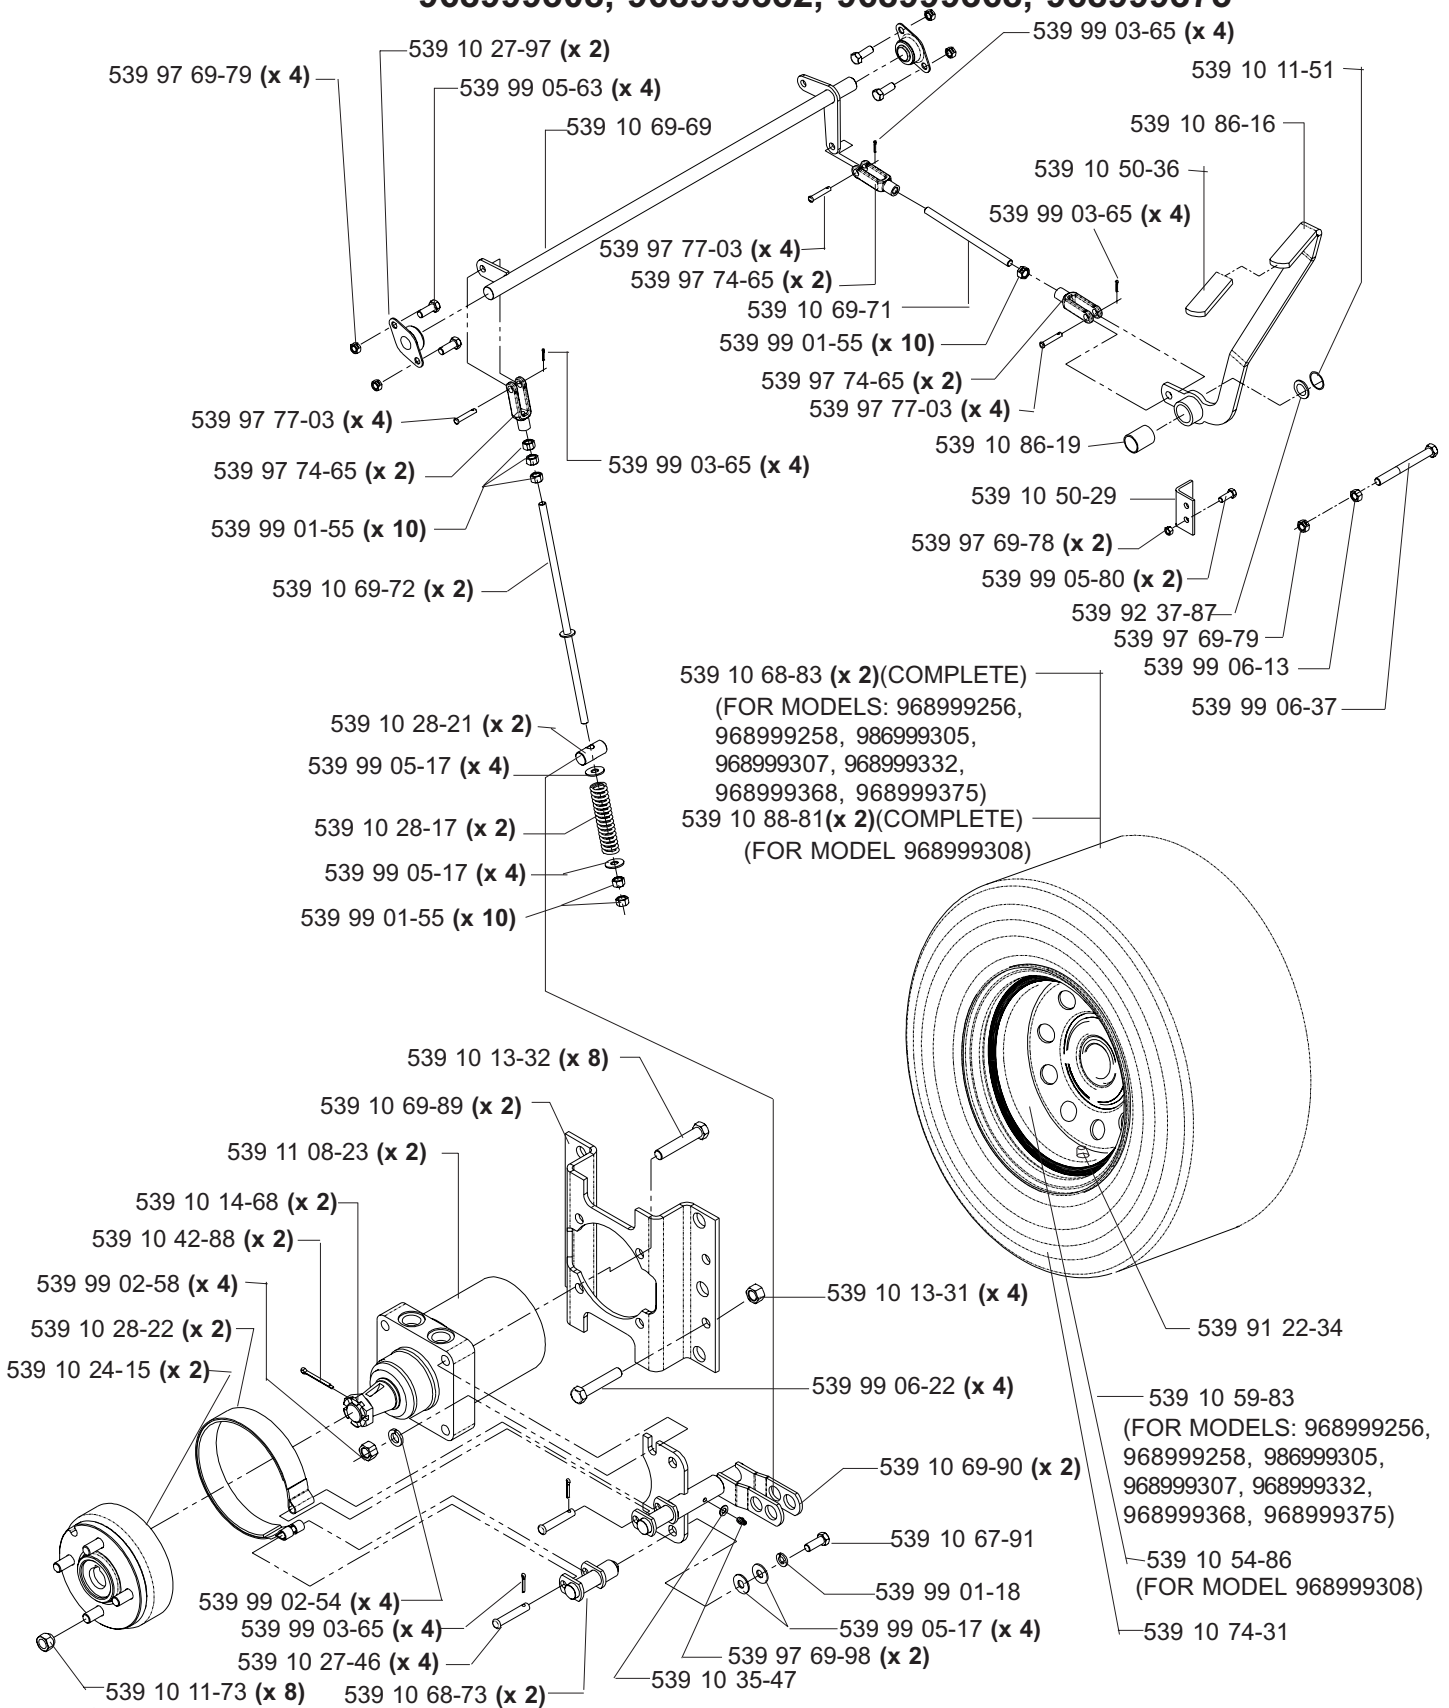

HYDRAULIC ASSEMBLY (TL)

**MODELS: 968999256, 968999258, 968999305, 968999307,
968999308, 968999332, 968999368, 968999375**

MAIN FRAME ASSEMBLY

MAIN FRAME ASSEMBLY

NOT SHOWN:

- 539 11 26-54 FLOOR PAN PAD, MODEL 968999307 ONLY
- 539 11 26-55 FOOT REST PAD, MODEL 968999307 ONLY

SEAT ASSEMBLY

MODELS: 968999256, 968999258, 968999305,
968999308, 968999332, 968999368

539 11 10-26 1 SEAT BELT (NOT SHOWN)
539 10 87-45 1 SWITCH/SNAP MOUNT KIT (NOT SHOWN)

KAWASAKI 21 HP ENGINE ASSEMBLY

MODELS: 968999256, 968999305, 968999368

NOT SHOWN:
102757 CABLE, POSITIVE
102759 INSULATOR

MOTION CONTROL ASSEMBLY

PARK BRAKE ASSEMBLY (TL)

**MODELS: 968999256, 968999258, 968999305, 968999307,
968999308, 968999332, 968999368, 968999375**

CASTER ARM

**MODELS: 968999254, 968999255, 968999256, 968999258, 968999304,
968999305, 968999307, 968999332, 968999368, 968999375,
968999356**

42" DECK ASSEMBLY

42" DECK ASSEMBLY

48" DECK ASSEMBLY

48" DECK ASSEMBLY