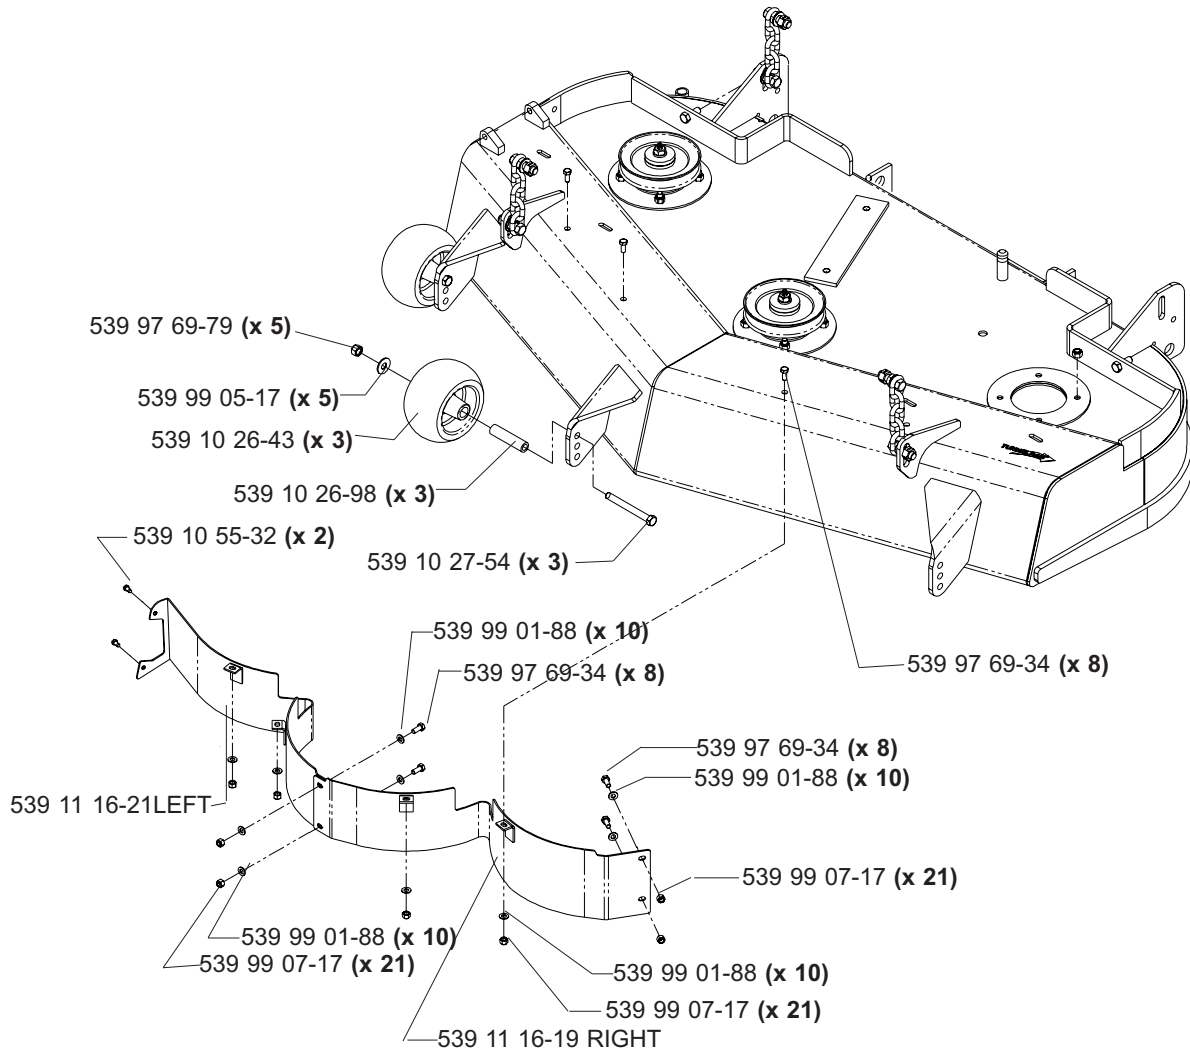

CASTER ARM

**MODELS: 968999254, 968999255, 968999256, 968999258, 968999304,
968999305, 968999307, 968999332, 968999368, 968999375,
968999356**

42" DECK ASSEMBLY

42" DECK ASSEMBLY

48" DECK ASSEMBLY

48" DECK ASSEMBLY

52" DECK ASSEMBLY

52" DECK ASSEMBLY

61" DECK ASSEMBLY

61" DECK ASSEMBLY

DECK LIFT ASSEMBLY

WIRING ASSEMBLY

DECALS

539 10 26-70 DECAL, FUEL VALVE (NOT SHOWN)