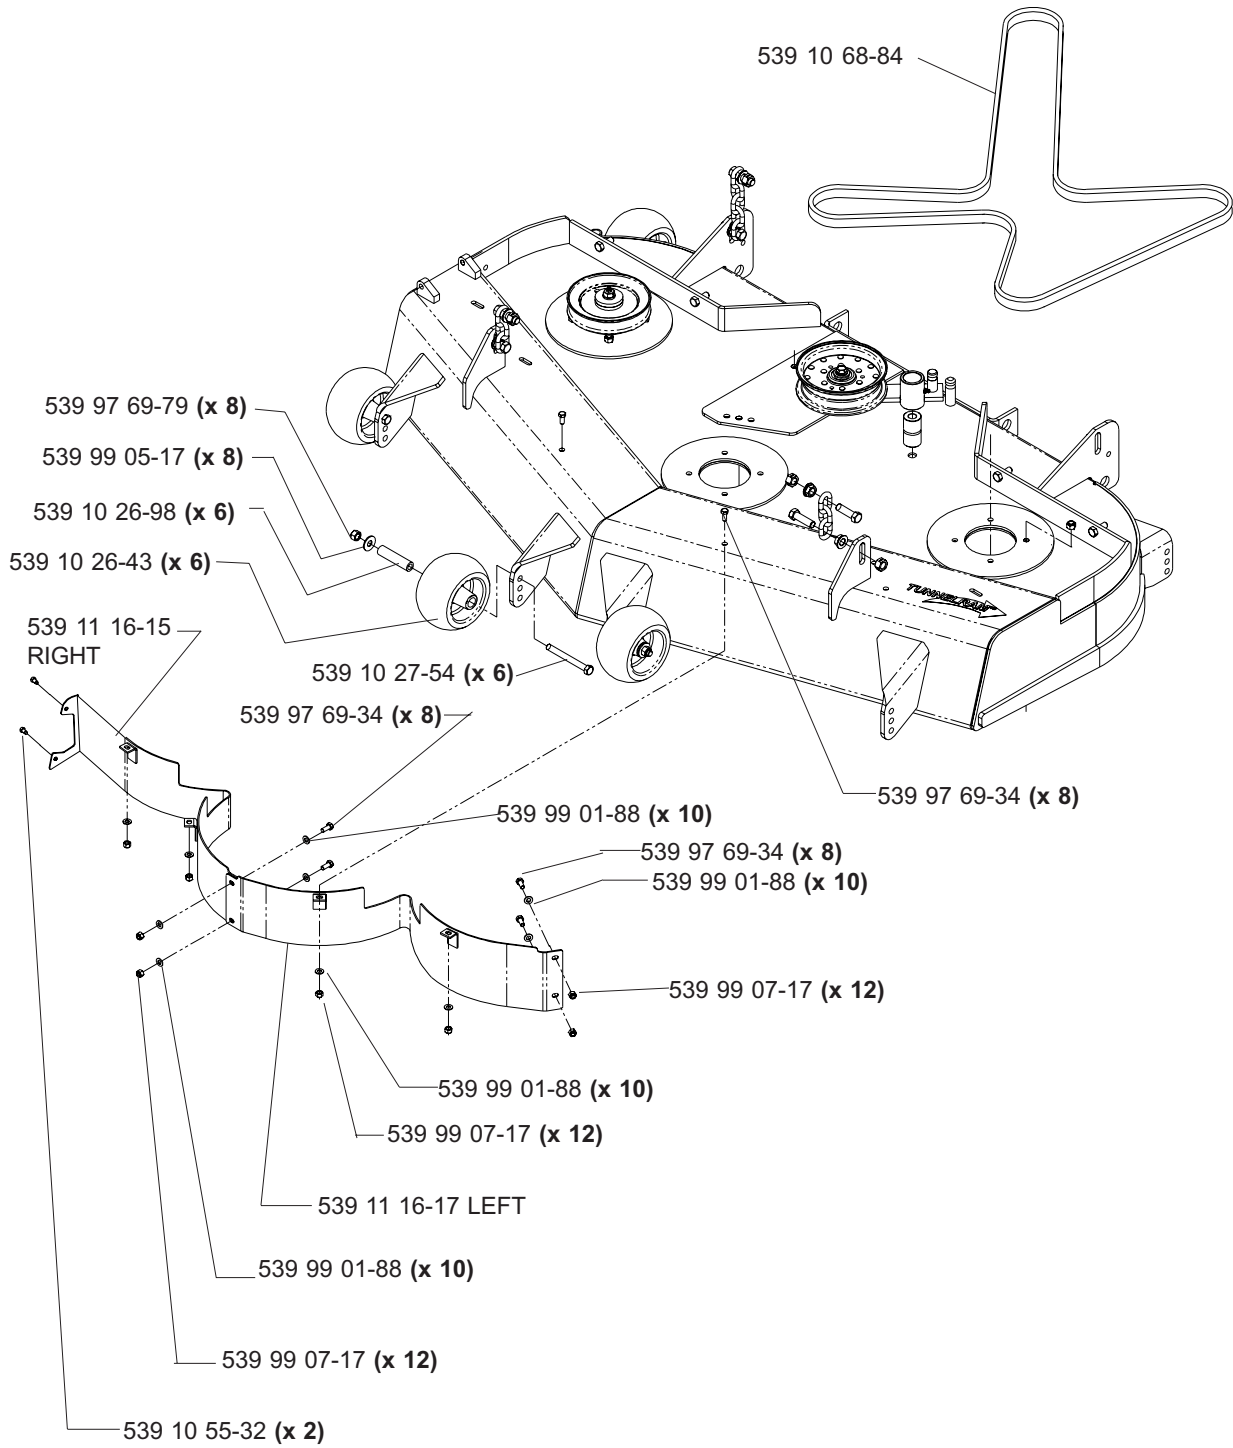

HYDRAULIC ASSEMBLY (TL)

**MODELS: 968999256, 968999258, 968999305, 968999307,
968999308, 968999332, 968999368, 968999375**

MAIN FRAME ASSEMBLY

MAIN FRAME ASSEMBLY

NOT SHOWN:

- 539 11 26-54 FLOOR PAN PAD, MODEL 968999307 ONLY
- 539 11 26-55 FOOT REST PAD, MODEL 968999307 ONLY

MODELS: 968999256, 968999305, 968999368

NOT SHOWN:
102757 CABLE, POSITIVE
102759 INSULATOR

MOTION CONTROL ASSEMBLY

PARK BRAKE ASSEMBLY (TL)

**MODELS: 968999256, 968999258, 968999305, 968999307,
968999308, 968999332, 968999368, 968999375**

CASTER ARM

**MODELS: 968999254, 968999255, 968999256, 968999258, 968999304,
968999305, 968999307, 968999332, 968999368, 968999375,
968999356**

42" DECK ASSEMBLY

42" DECK ASSEMBLY

48" DECK ASSEMBLY

48" DECK ASSEMBLY

52" DECK ASSEMBLY

52" DECK ASSEMBLY

61" DECK ASSEMBLY

61" DECK ASSEMBLY

DECK LIFT ASSEMBLY

WIRING ASSEMBLY

DECALS

539 10 26-70 DECAL, FUEL VALVE (NOT SHOWN)