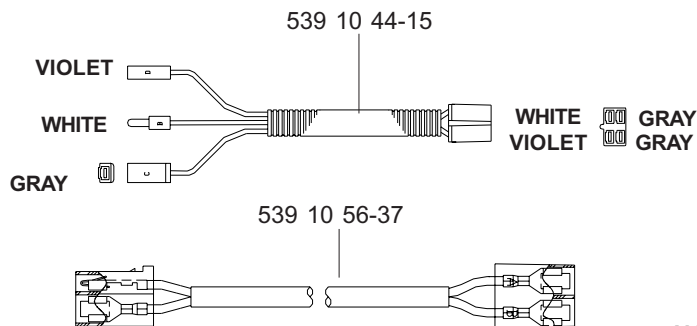

HYDRAULIC ASSEMBLY (TL)

**MODELS: 968999256, 968999258, 968999305, 968999307,
968999308, 968999332, 968999368, 968999375**

MAIN FRAME ASSEMBLY

MAIN FRAME ASSEMBLY

NOT SHOWN:

- 539 11 26-54 FLOOR PAN PAD, MODEL 968999307 ONLY
- 539 11 26-55 FOOT REST PAD, MODEL 968999307 ONLY

SEAT ASSEMBLY

MODELS: 968999256, 968999258, 968999305,
968999308, 968999332, 968999368

539 11 10-26 1 SEAT BELT (NOT SHOWN)
539 10 87-45 1 SWITCH/SNAP MOUNT KIT (NOT SHOWN)

KAWASAKI 21 HP ENGINE ASSEMBLY

MODELS: 968999256, 968999305, 968999368

NOT SHOWN:
102757 CABLE, POSITIVE
102759 INSULATOR

MOTION CONTROL ASSEMBLY

PARK BRAKE ASSEMBLY (TL)

**MODELS: 968999256, 968999258, 968999305, 968999307,
968999308, 968999332, 968999368, 968999375**