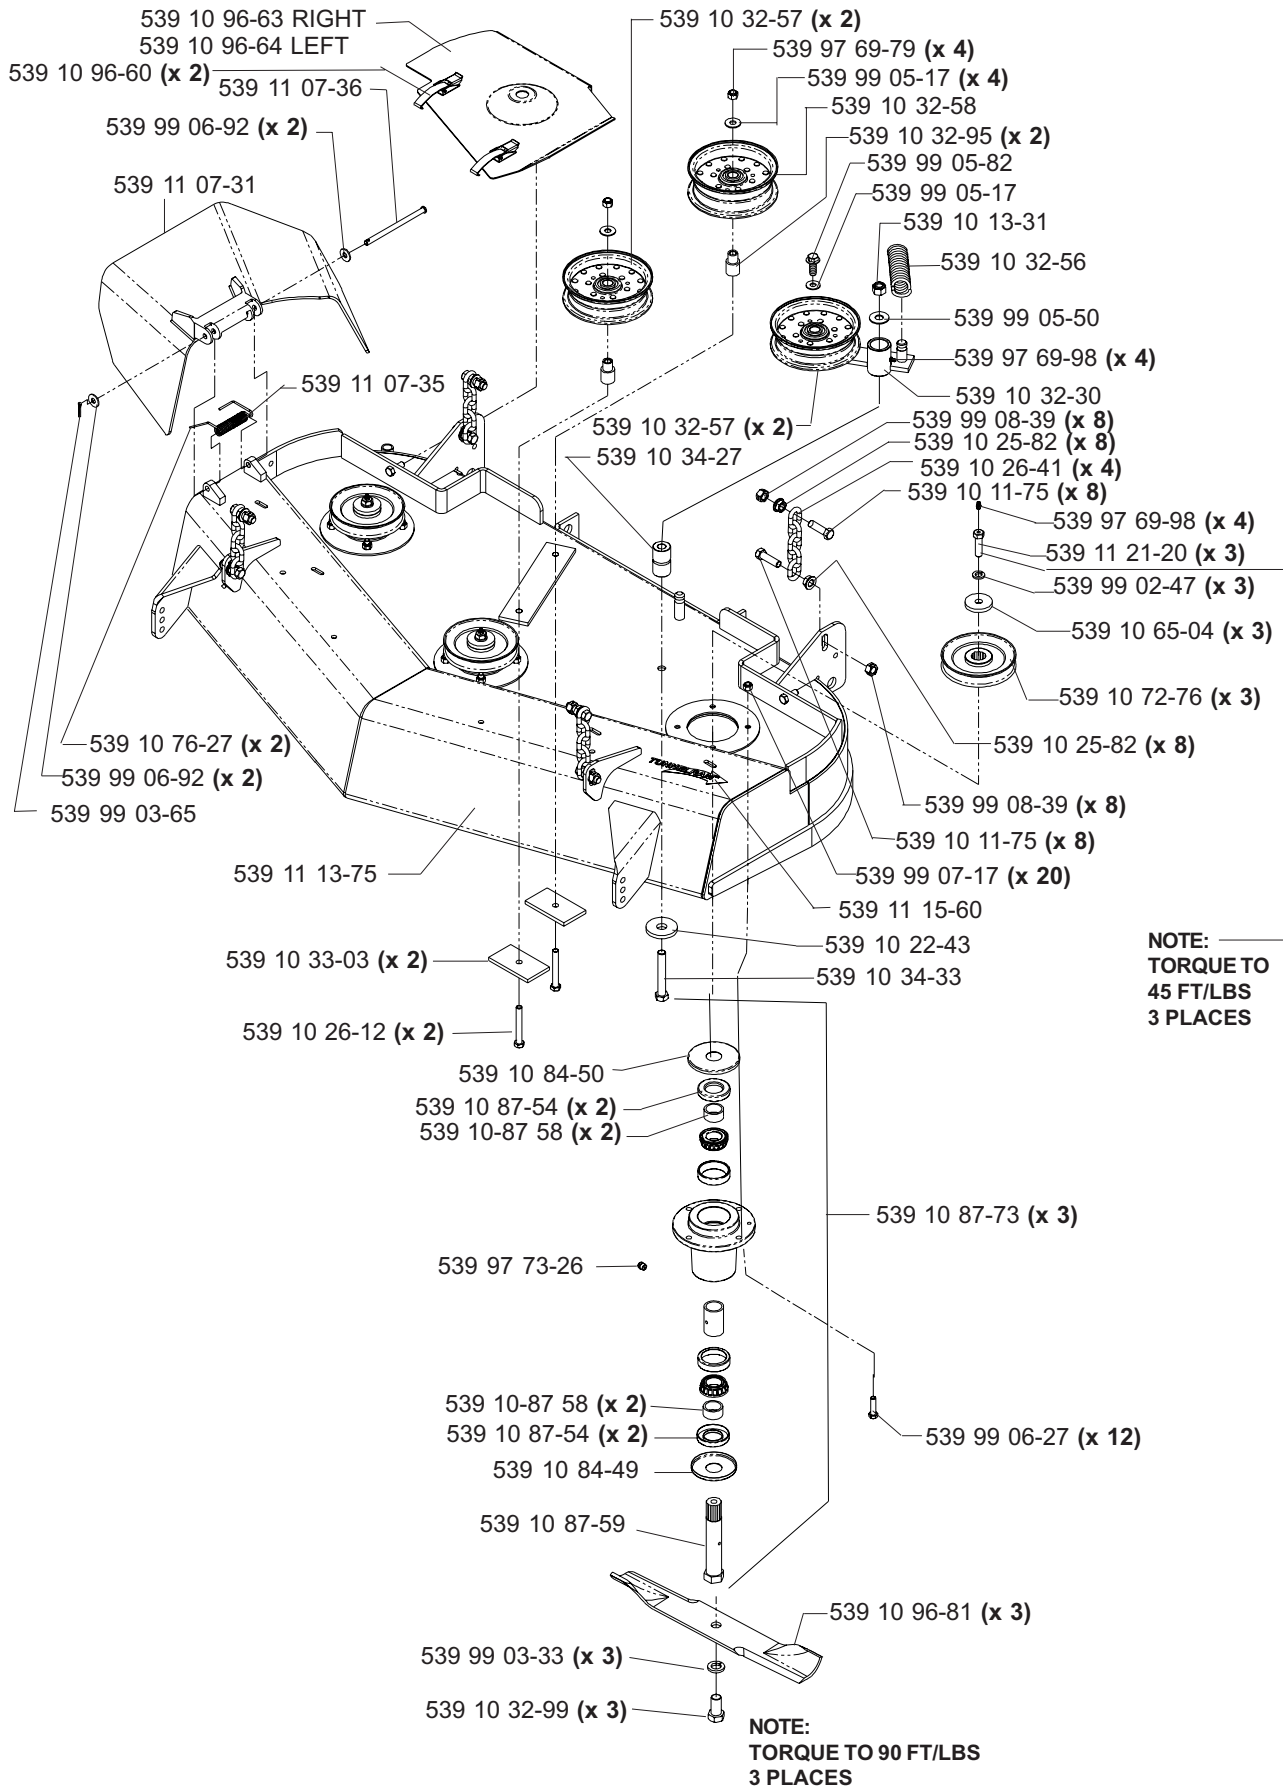

HYDRAULIC ASSEMBLY (TL)

**MODELS: 968999256, 968999258, 968999305, 968999307,
968999308, 968999332, 968999368, 968999375**

MAIN FRAME ASSEMBLY

MAIN FRAME ASSEMBLY

NOT SHOWN:

- 539 11 26-54 FLOOR PAN PAD, MODEL 968999307 ONLY
- 539 11 26-55 FOOT REST PAD, MODEL 968999307 ONLY

SEAT ASSEMBLY

MODELS: 968999256, 968999258, 968999305,
968999308, 968999332, 968999368

539 11 10-26 1 SEAT BELT (NOT SHOWN)
539 10 87-45 1 SWITCH/SNAP MOUNT KIT (NOT SHOWN)

KAWASAKI 21 HP ENGINE ASSEMBLY

MODELS: 968999256, 968999305, 968999368

NOT SHOWN:
102757 CABLE, POSITIVE
102759 INSULATOR

MOTION CONTROL ASSEMBLY

PARK BRAKE ASSEMBLY (TL)

**MODELS: 968999256, 968999258, 968999305, 968999307,
968999308, 968999332, 968999368, 968999375**

CASTER ARM

**MODELS: 968999254, 968999255, 968999256, 968999258, 968999304,
968999305, 968999307, 968999332, 968999368, 968999375,
968999356**

42" DECK ASSEMBLY

42" DECK ASSEMBLY

48" DECK ASSEMBLY

48" DECK ASSEMBLY