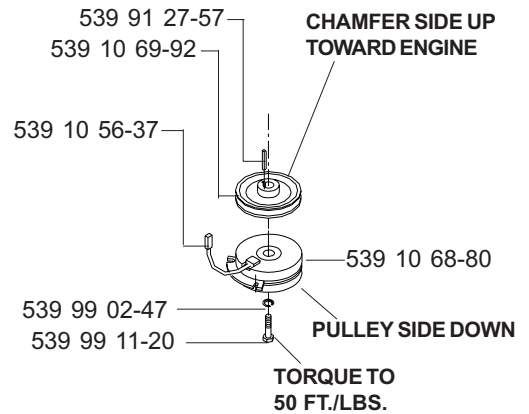

HYDRAULIC ASSEMBLY (TL)

**MODELS: 968999256, 968999258, 968999305, 968999307,
968999308, 968999332, 968999368, 968999375**

MAIN FRAME ASSEMBLY

MAIN FRAME ASSEMBLY

NOT SHOWN:

- 539 11 26-54 FLOOR PAN PAD, MODEL 968999307 ONLY
- 539 11 26-55 FOOT REST PAD, MODEL 968999307 ONLY

SEAT ASSEMBLY

MODELS: 968999256, 968999258, 968999305,
968999308, 968999332, 968999368

539 11 10-26 1 SEAT BELT (NOT SHOWN)
539 10 87-45 1 SWITCH/SNAP MOUNT KIT (NOT SHOWN)

KAWASAKI 21 HP ENGINE ASSEMBLY

MODELS: 968999256, 968999305, 968999368

NOT SHOWN:
102757 CABLE, POSITIVE
102759 INSULATOR

MOTION CONTROL ASSEMBLY

PARK BRAKE ASSEMBLY (TL)

**MODELS: 968999256, 968999258, 968999305, 968999307,
968999308, 968999332, 968999368, 968999375**

CASTER ARM

**MODELS: 968999254, 968999255, 968999256, 968999258, 968999304,
968999305, 968999307, 968999332, 968999368, 968999375,
968999356**

42" DECK ASSEMBLY

42" DECK ASSEMBLY

48" DECK ASSEMBLY

48" DECK ASSEMBLY