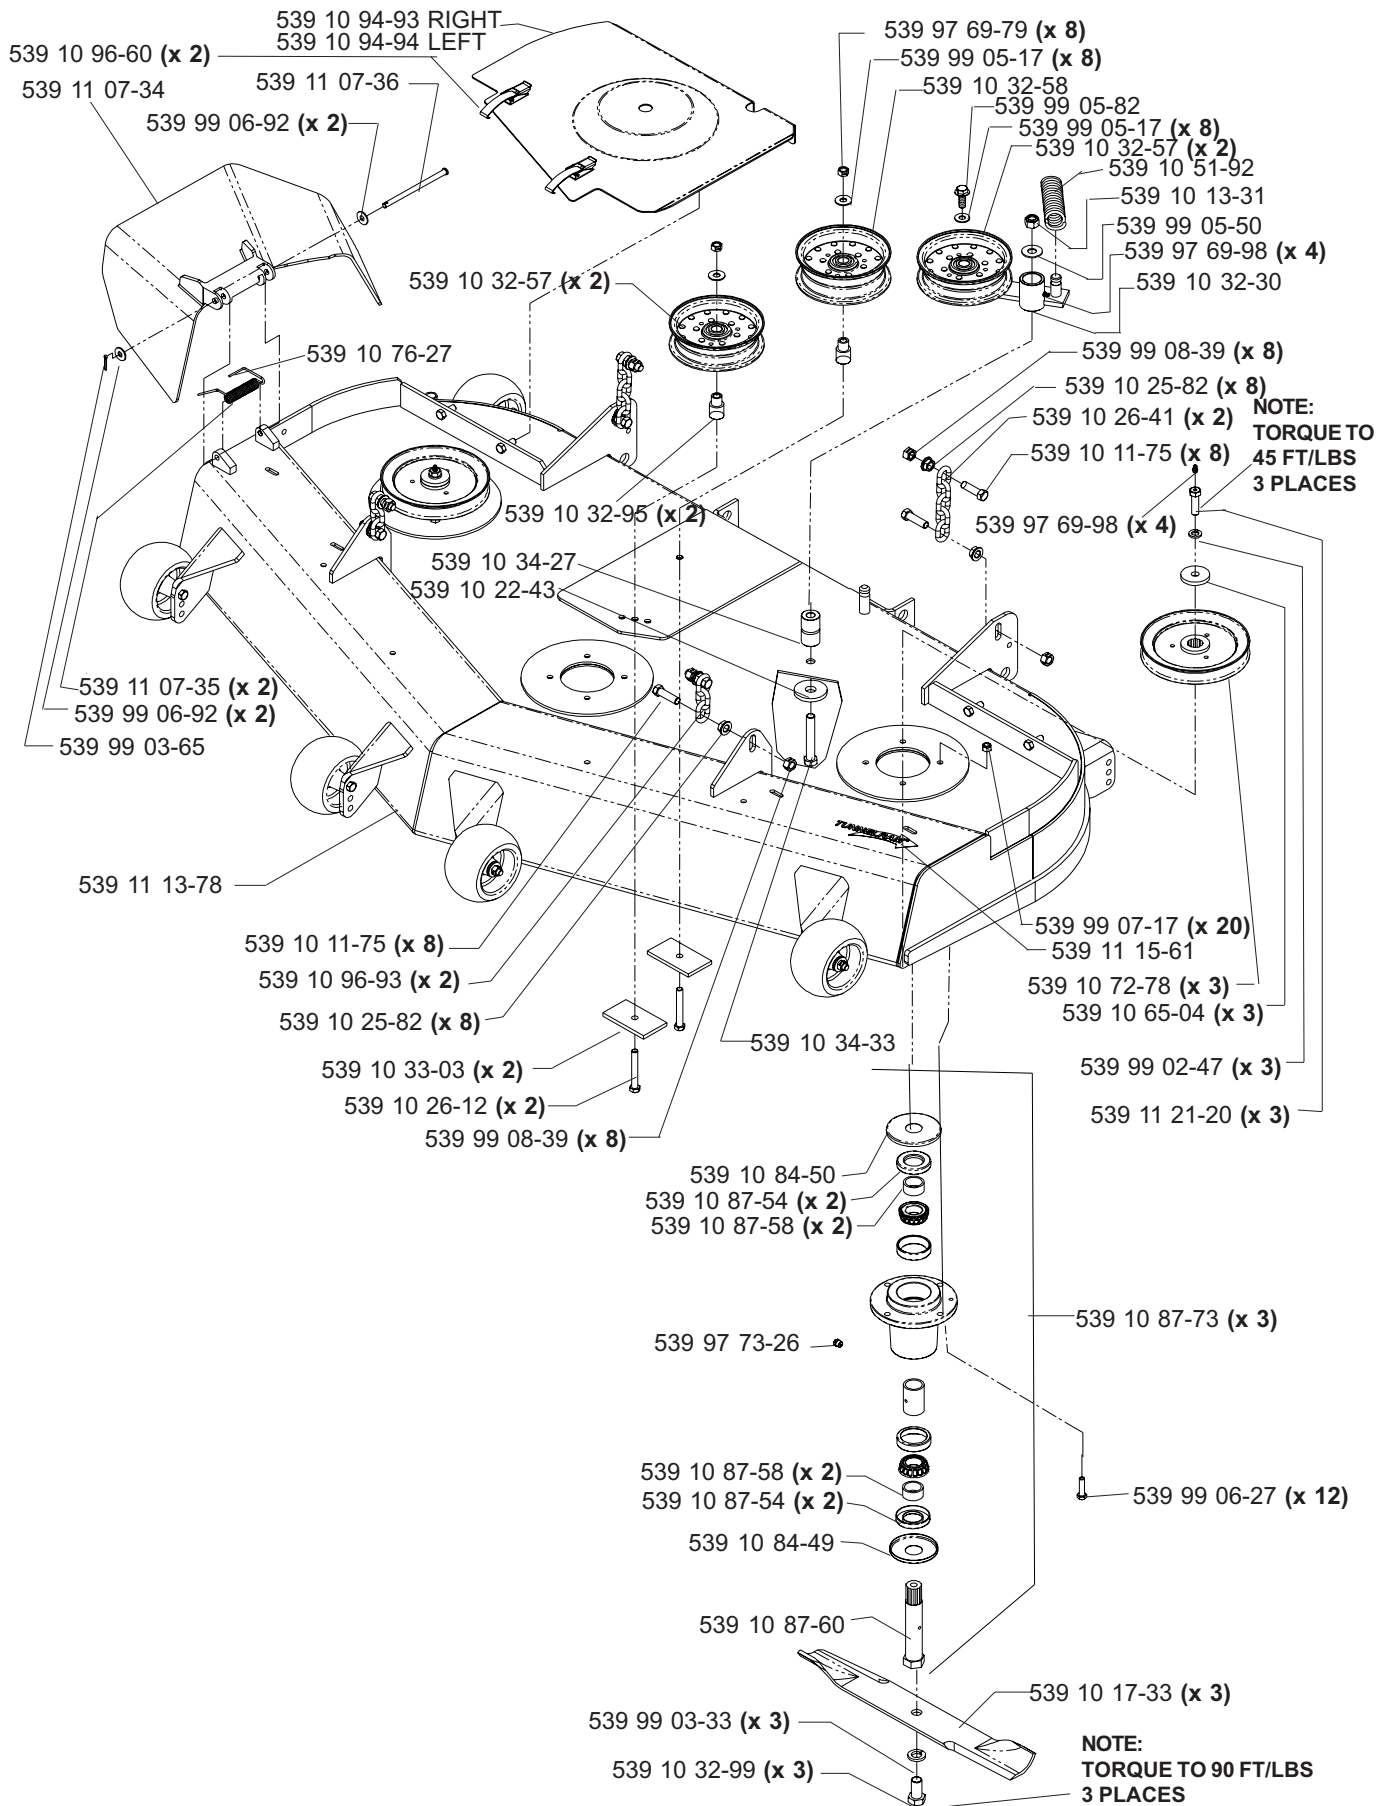

HYDRAULIC ASSEMBLY (TL)

**MODELS: 968999256, 968999258, 968999305, 968999307,
968999308, 968999332, 968999368, 968999375**

MAIN FRAME ASSEMBLY

MAIN FRAME ASSEMBLY

NOT SHOWN:

- 539 11 26-54 FLOOR PAN PAD, MODEL 968999307 ONLY
- 539 11 26-55 FOOT REST PAD, MODEL 968999307 ONLY

MODELS: 968999256, 968999305, 968999368

NOT SHOWN:
102757 CABLE, POSITIVE
102759 INSULATOR

MOTION CONTROL ASSEMBLY

PARK BRAKE ASSEMBLY (TL)

**MODELS: 968999256, 968999258, 968999305, 968999307,
968999308, 968999332, 968999368, 968999375**

CASTER ARM

**MODELS: 968999254, 968999255, 968999256, 968999258, 968999304,
968999305, 968999307, 968999332, 968999368, 968999375,
968999356**

42" DECK ASSEMBLY

42" DECK ASSEMBLY

48" DECK ASSEMBLY

48" DECK ASSEMBLY

52" DECK ASSEMBLY

52" DECK ASSEMBLY

61" DECK ASSEMBLY

61" DECK ASSEMBLY

DECK LIFT ASSEMBLY

WIRING ASSEMBLY

DECALS

539 10 26-70 DECAL, FUEL VALVE (NOT SHOWN)