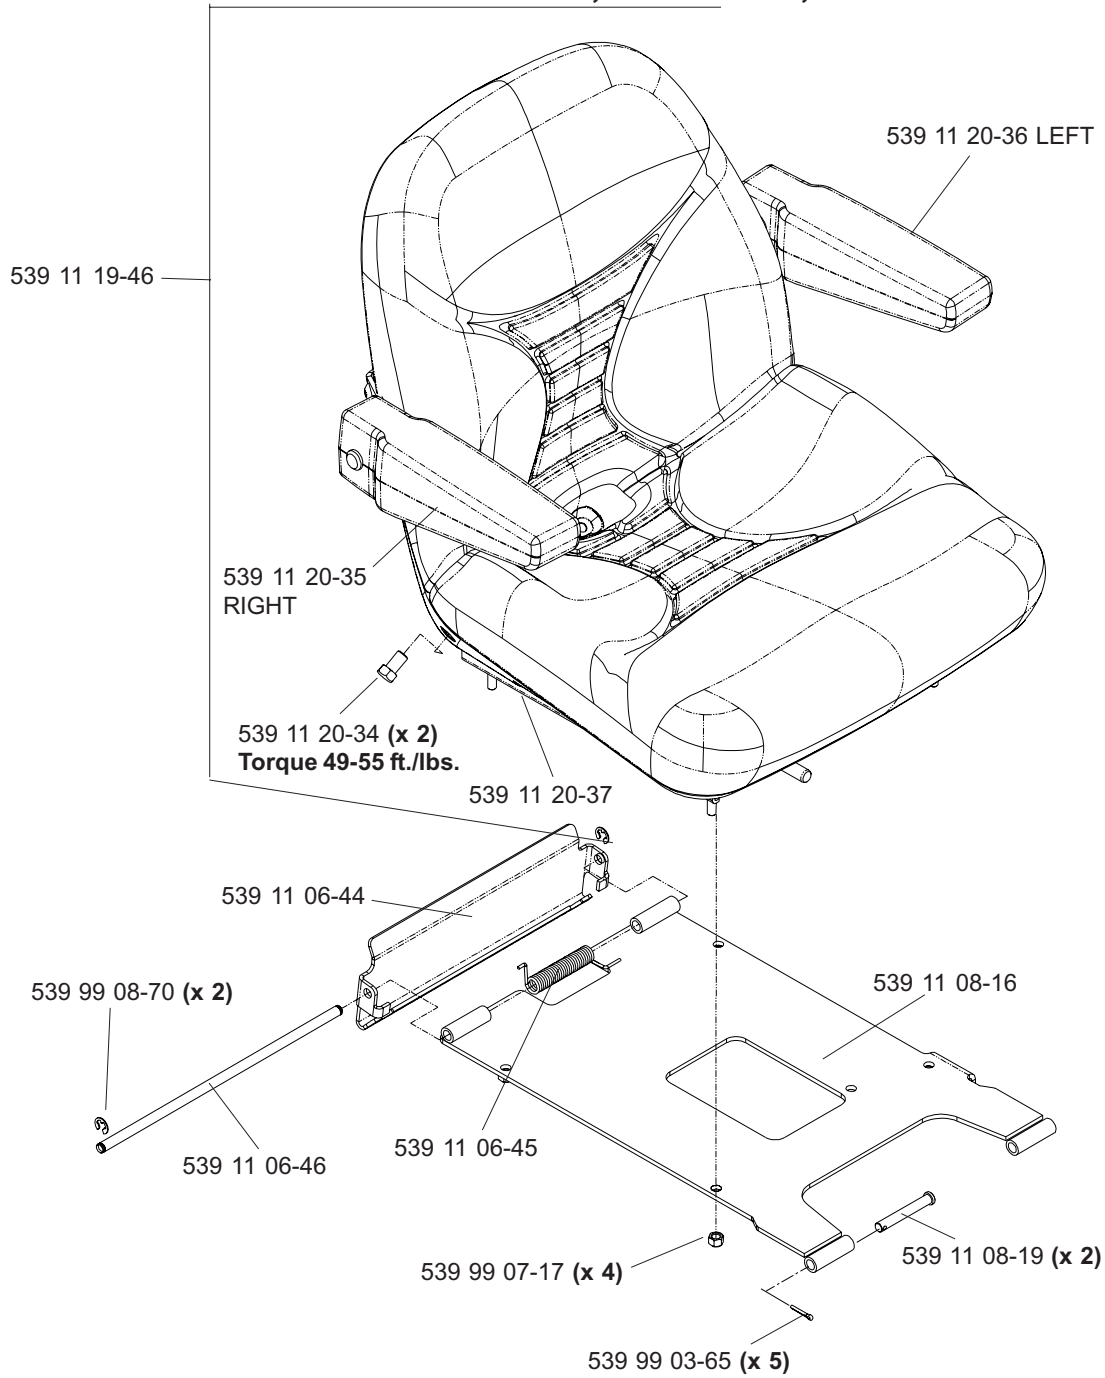

HYDRAULIC ASSEMBLY (TL)

**MODELS: 968999256, 968999258, 968999305, 968999307,
968999308, 968999332, 968999368, 968999375**

MAIN FRAME ASSEMBLY

MAIN FRAME ASSEMBLY

NOT SHOWN:

- 539 11 26-54 FLOOR PAN PAD, MODEL 968999307 ONLY
- 539 11 26-55 FOOT REST PAD, MODEL 968999307 ONLY

SEAT ASSEMBLY

MODELS: 968999256, 968999258, 968999305,
968999308, 968999332, 968999368

539 11 10-26 1 SEAT BELT (NOT SHOWN)
539 10 87-45 1 SWITCH/SNAP MOUNT KIT (NOT SHOWN)

KAWASAKI 21 HP ENGINE ASSEMBLY

MODELS: 968999256, 968999305, 968999368

NOT SHOWN:
102757 CABLE, POSITIVE
102759 INSULATOR

MOTION CONTROL ASSEMBLY

PARK BRAKE ASSEMBLY (TL)

**MODELS: 968999256, 968999258, 968999305, 968999307,
968999308, 968999332, 968999368, 968999375**

CASTER ARM

**MODELS: 968999254, 968999255, 968999256, 968999258, 968999304,
968999305, 968999307, 968999332, 968999368, 968999375,
968999356**

42" DECK ASSEMBLY

42" DECK ASSEMBLY

48" DECK ASSEMBLY

48" DECK ASSEMBLY