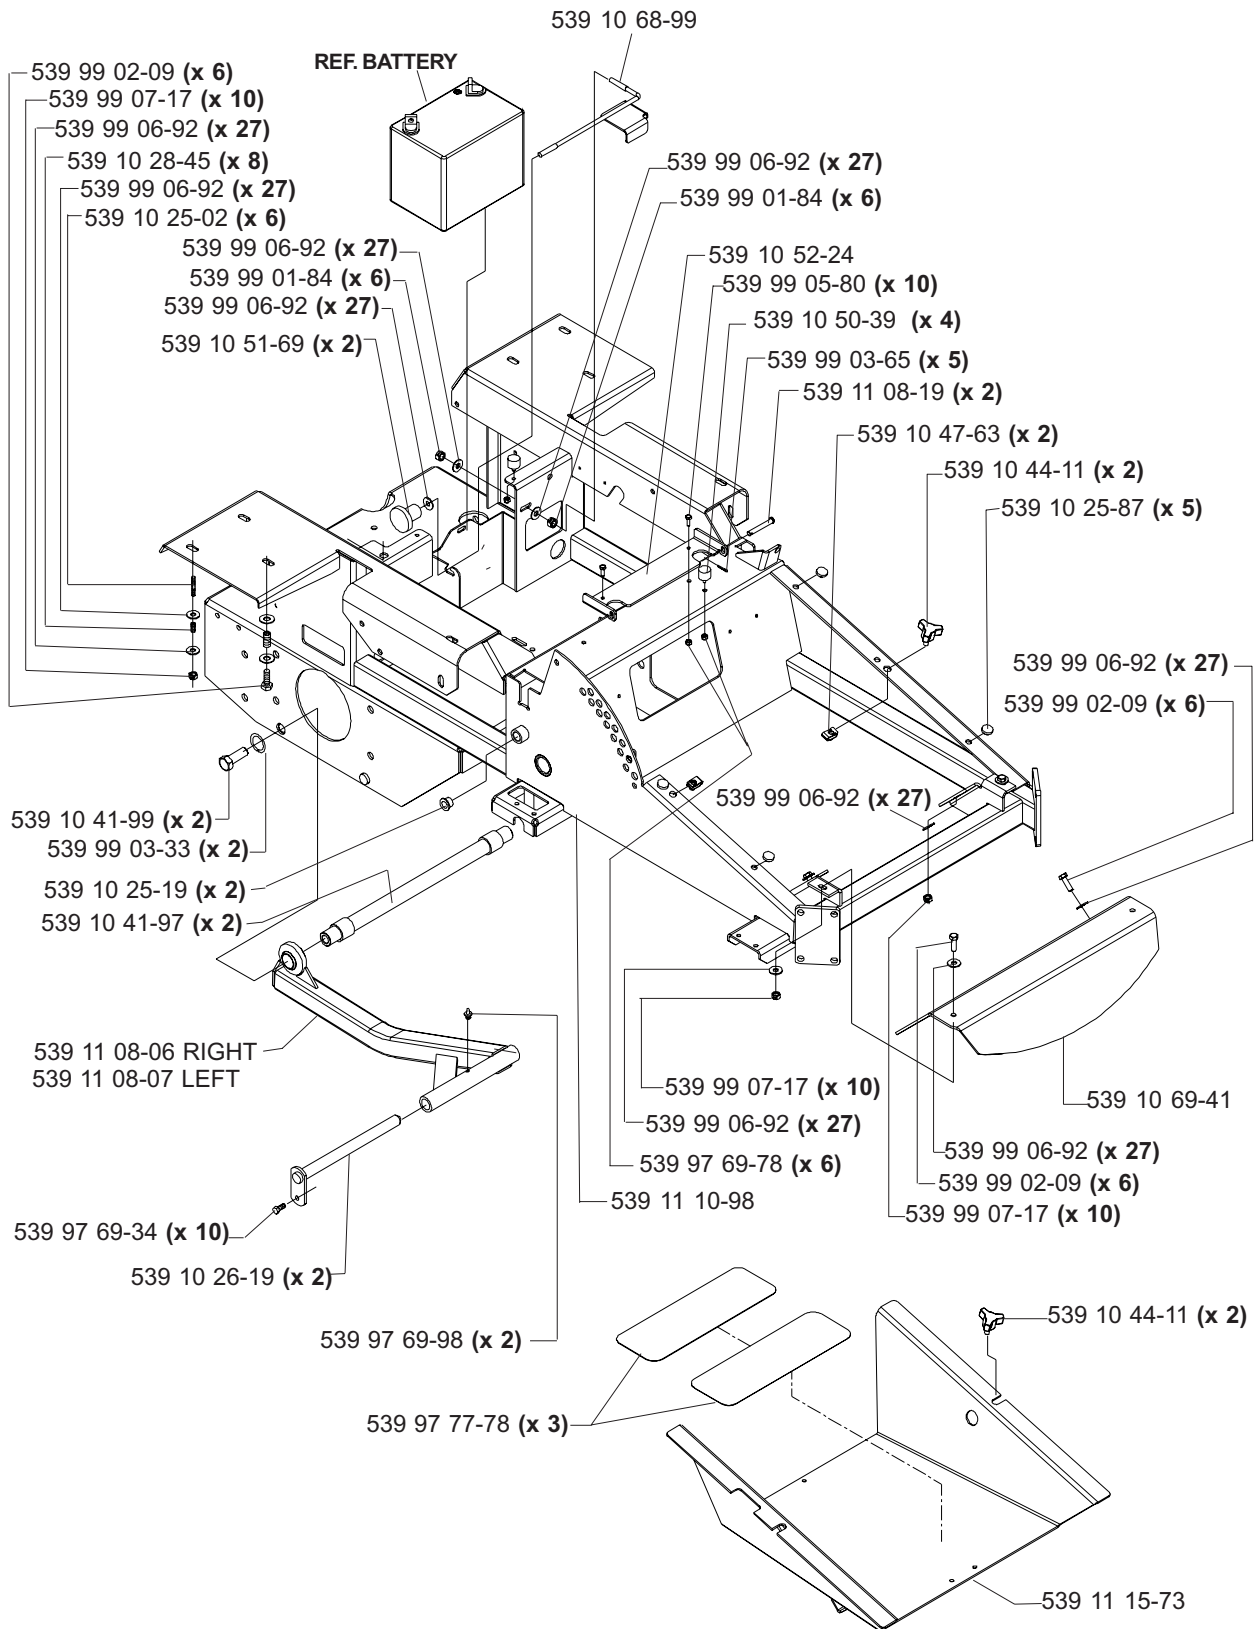

HYDRAULIC ASSEMBLY (TL)

**MODELS: 968999256, 968999258, 968999305, 968999307,
968999308, 968999332, 968999368, 968999375**

MAIN FRAME ASSEMBLY

MAIN FRAME ASSEMBLY

NOT SHOWN:

- 539 11 26-54 FLOOR PAN PAD, MODEL 968999307 ONLY
- 539 11 26-55 FOOT REST PAD, MODEL 968999307 ONLY

SEAT ASSEMBLY

MODELS: 968999256, 968999258, 968999305,
968999308, 968999332, 968999368

539 11 10-26 1 SEAT BELT (NOT SHOWN)
539 10 87-45 1 SWITCH/SNAP MOUNT KIT (NOT SHOWN)

KAWASAKI 21 HP ENGINE ASSEMBLY

CASTER ARM

**MODELS: 968999254, 968999255, 968999256, 968999258, 968999304,
968999305, 968999307, 968999332, 968999368, 968999375,
968999356**

42" DECK ASSEMBLY

42" DECK ASSEMBLY

48" DECK ASSEMBLY

48" DECK ASSEMBLY

52" DECK ASSEMBLY

52" DECK ASSEMBLY

61" DECK ASSEMBLY

61" DECK ASSEMBLY

DECK LIFT ASSEMBLY

WIRING ASSEMBLY

DECALS

539 10 26-70 DECAL, FUEL VALVE (NOT SHOWN)