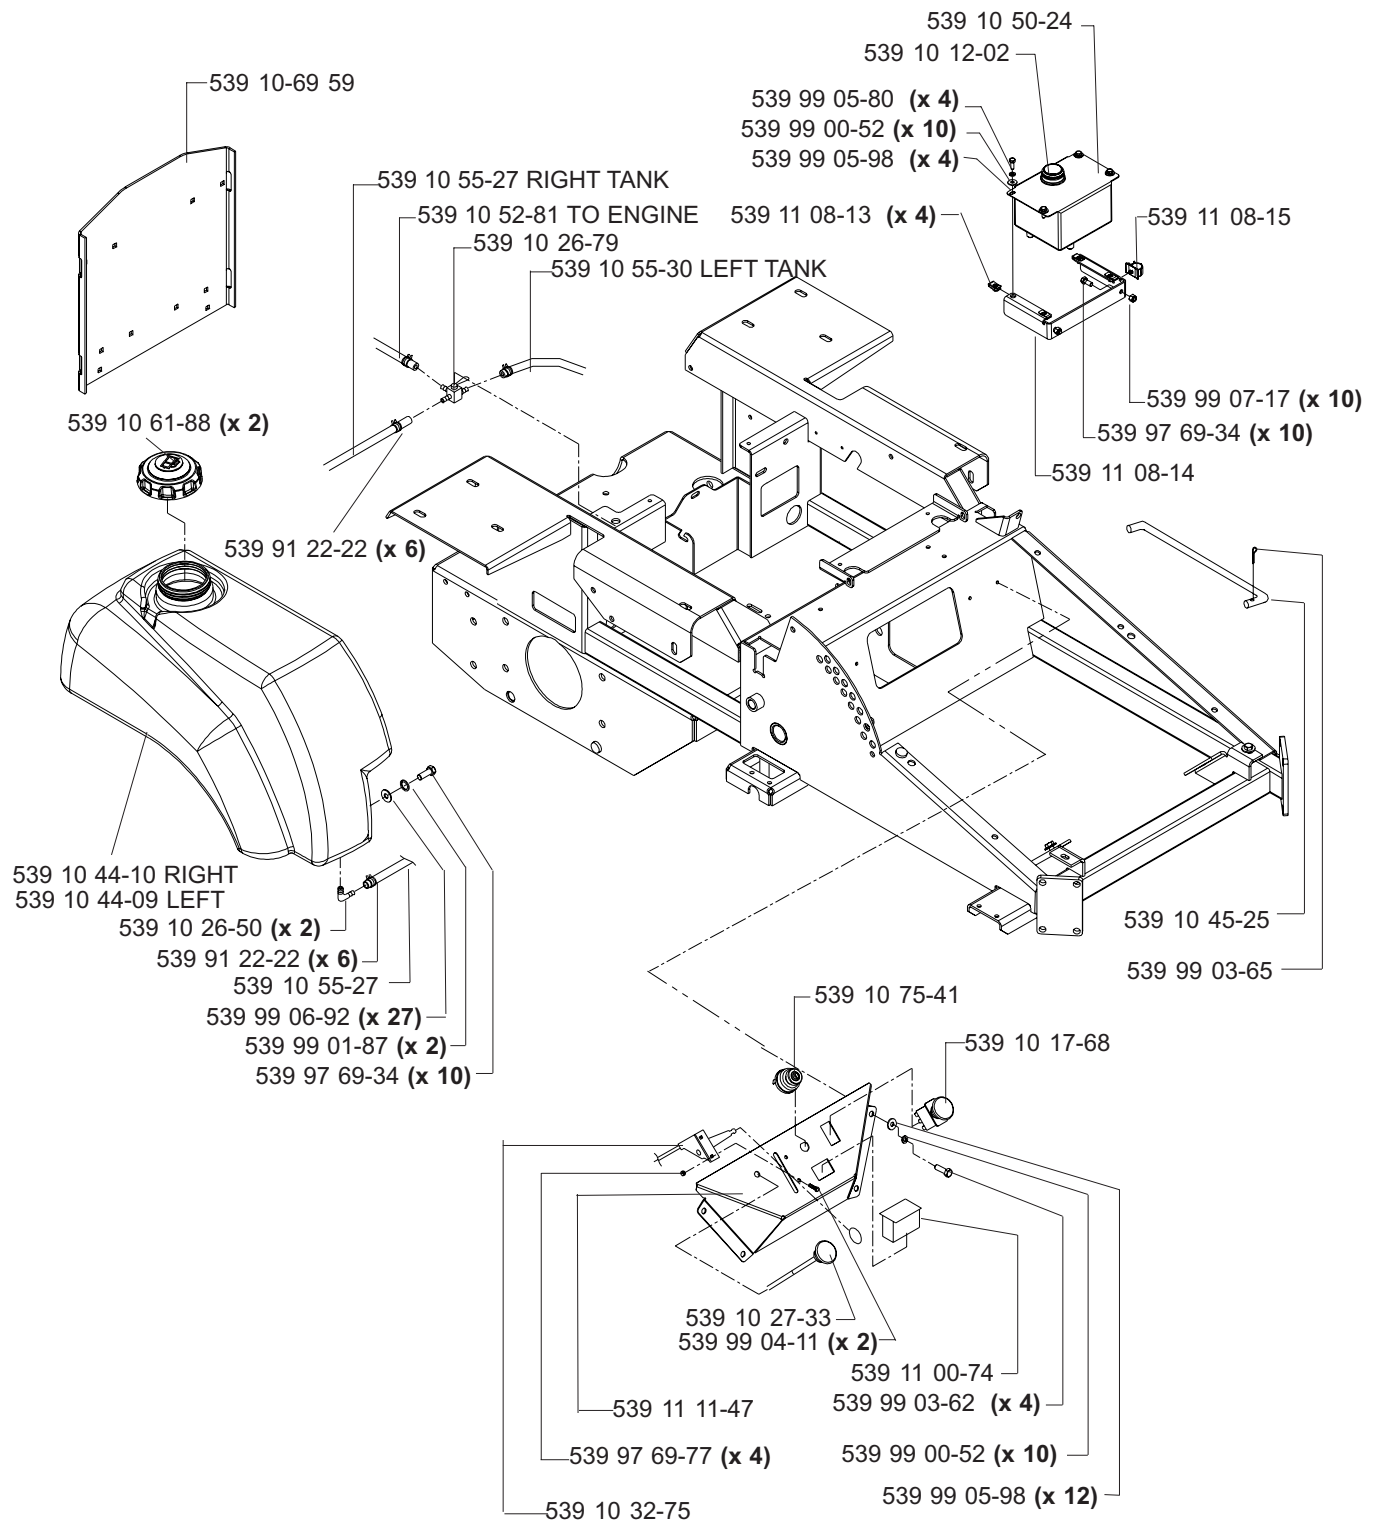

HYDRAULIC ASSEMBLY (TL)

**MODELS: 968999256, 968999258, 968999305, 968999307,
968999308, 968999332, 968999368, 968999375**

MAIN FRAME ASSEMBLY

MAIN FRAME ASSEMBLY

NOT SHOWN:

- 539 11 26-54 FLOOR PAN PAD, MODEL 968999307 ONLY
- 539 11 26-55 FOOT REST PAD, MODEL 968999307 ONLY

SEAT ASSEMBLY

MODELS: 968999256, 968999258, 968999305,
968999308, 968999332, 968999368

539 11 10-26 1 SEAT BELT (NOT SHOWN)
539 10 87-45 1 SWITCH/SNAP MOUNT KIT (NOT SHOWN)

KAWASAKI 21 HP ENGINE ASSEMBLY

CASTER ARM

**MODELS: 968999254, 968999255, 968999256, 968999258, 968999304,
968999305, 968999307, 968999332, 968999368, 968999375,
968999356**

42" DECK ASSEMBLY

42" DECK ASSEMBLY

48" DECK ASSEMBLY

48" DECK ASSEMBLY