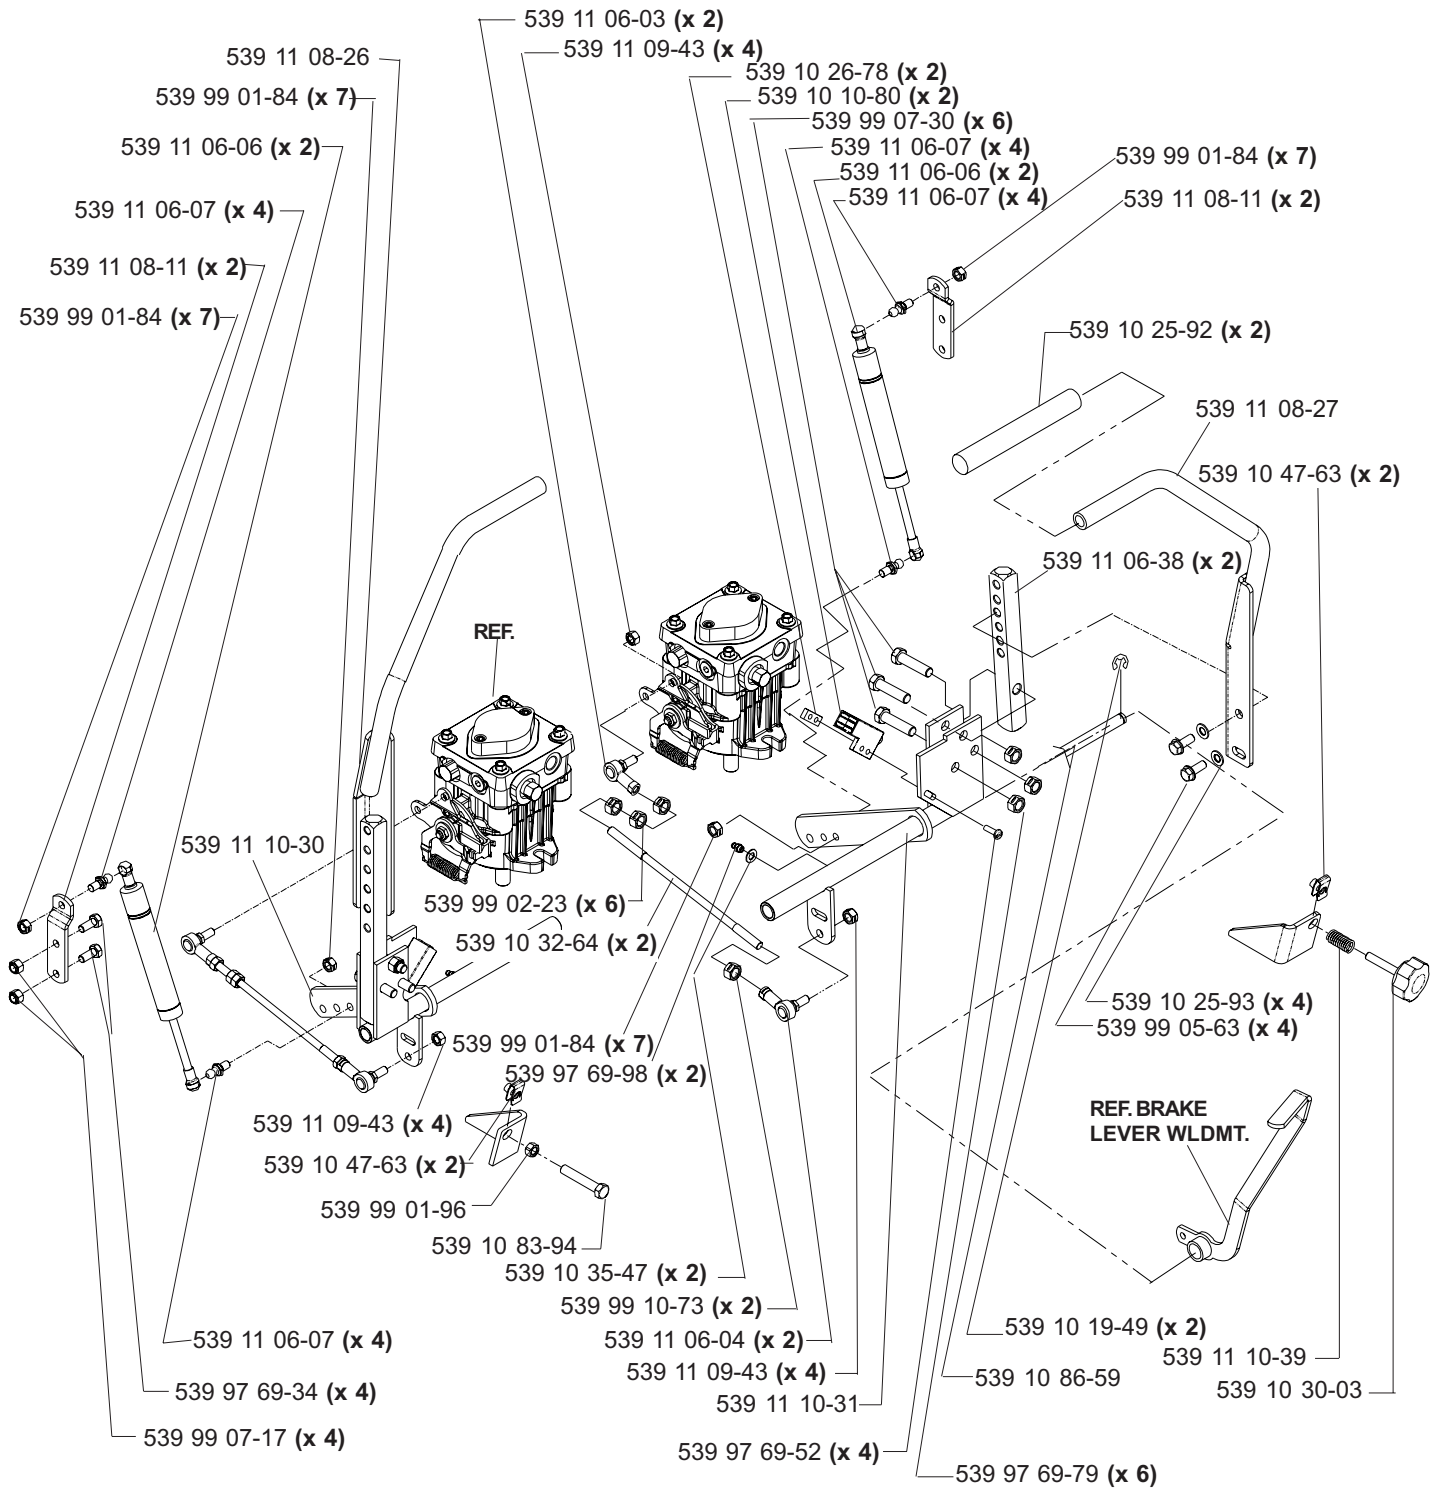

HYDRAULIC ASSEMBLY (TL)

**MODELS: 968999256, 968999258, 968999305, 968999307,
968999308, 968999332, 968999368, 968999375**

MAIN FRAME ASSEMBLY

MAIN FRAME ASSEMBLY

NOT SHOWN:

- 539 11 26-54 FLOOR PAN PAD, MODEL 968999307 ONLY
- 539 11 26-55 FOOT REST PAD, MODEL 968999307 ONLY

SEAT ASSEMBLY

MODELS: 968999256, 968999258, 968999305,
968999308, 968999332, 968999368

539 11 10-26 1 SEAT BELT (NOT SHOWN)
539 10 87-45 1 SWITCH/SNAP MOUNT KIT (NOT SHOWN)

KAWASAKI 21 HP ENGINE ASSEMBLY

MODELS: 968999256, 968999305, 968999368

NOT SHOWN:
102757 CABLE, POSITIVE
102759 INSULATOR

MOTION CONTROL ASSEMBLY

PARK BRAKE ASSEMBLY (TL)

**MODELS: 968999256, 968999258, 968999305, 968999307,
968999308, 968999332, 968999368, 968999375**

CASTER ARM

**MODELS: 968999254, 968999255, 968999256, 968999258, 968999304,
968999305, 968999307, 968999332, 968999368, 968999375,
968999356**

42" DECK ASSEMBLY

42" DECK ASSEMBLY

48" DECK ASSEMBLY

48" DECK ASSEMBLY