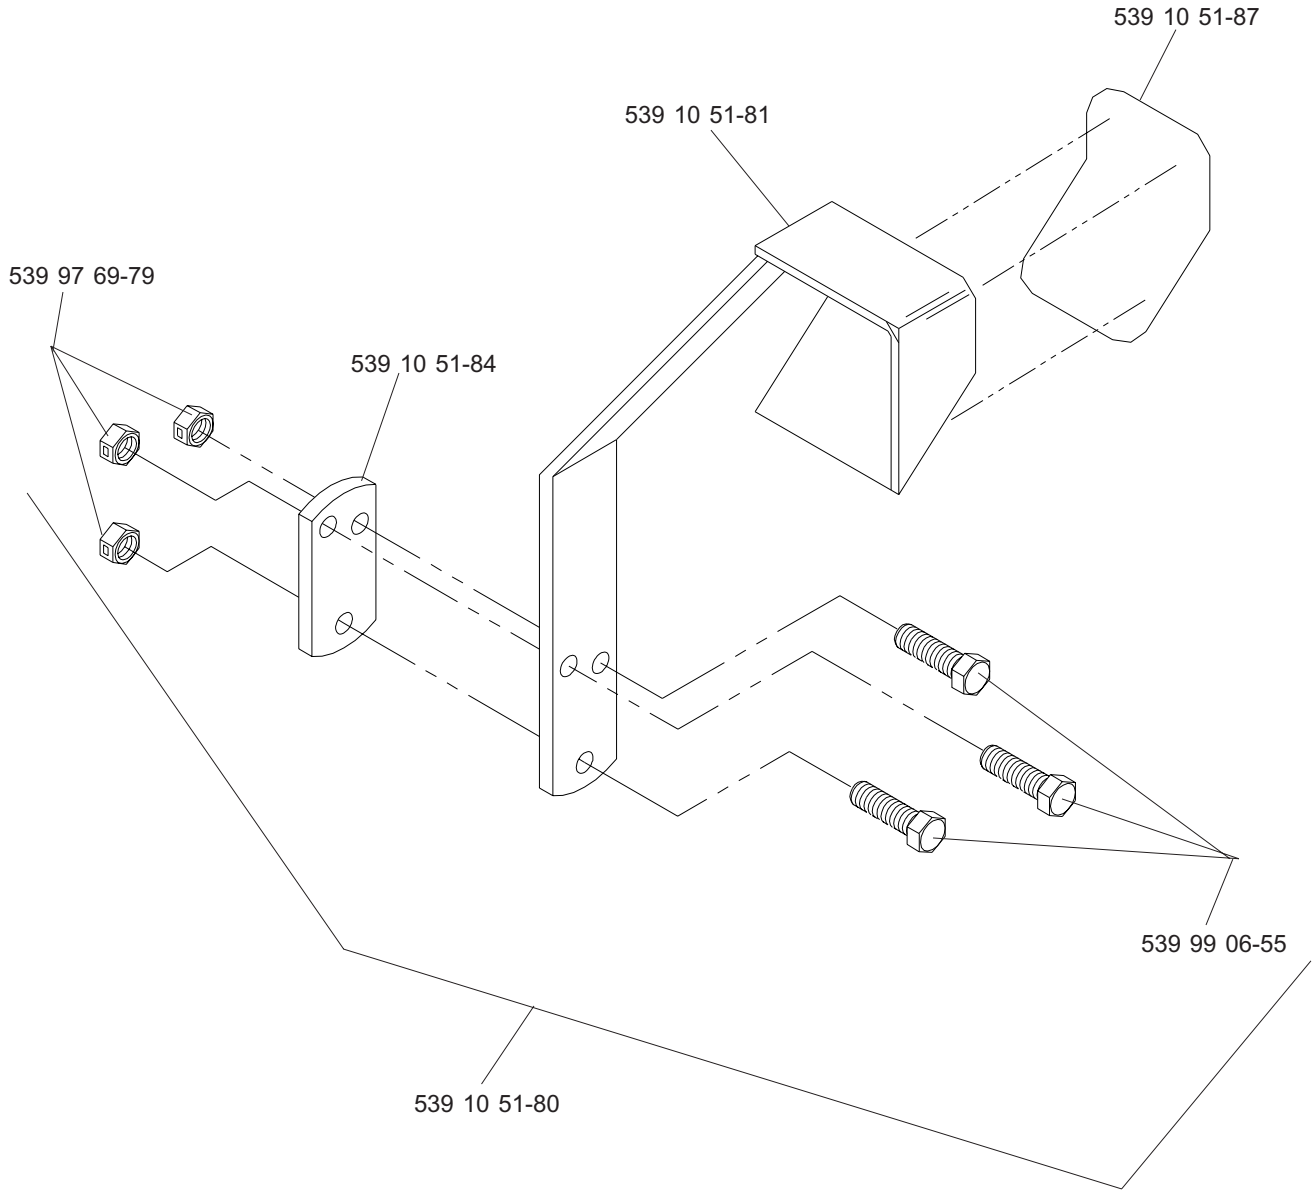

LIFT PEDAL MAY BE OPTIONAL