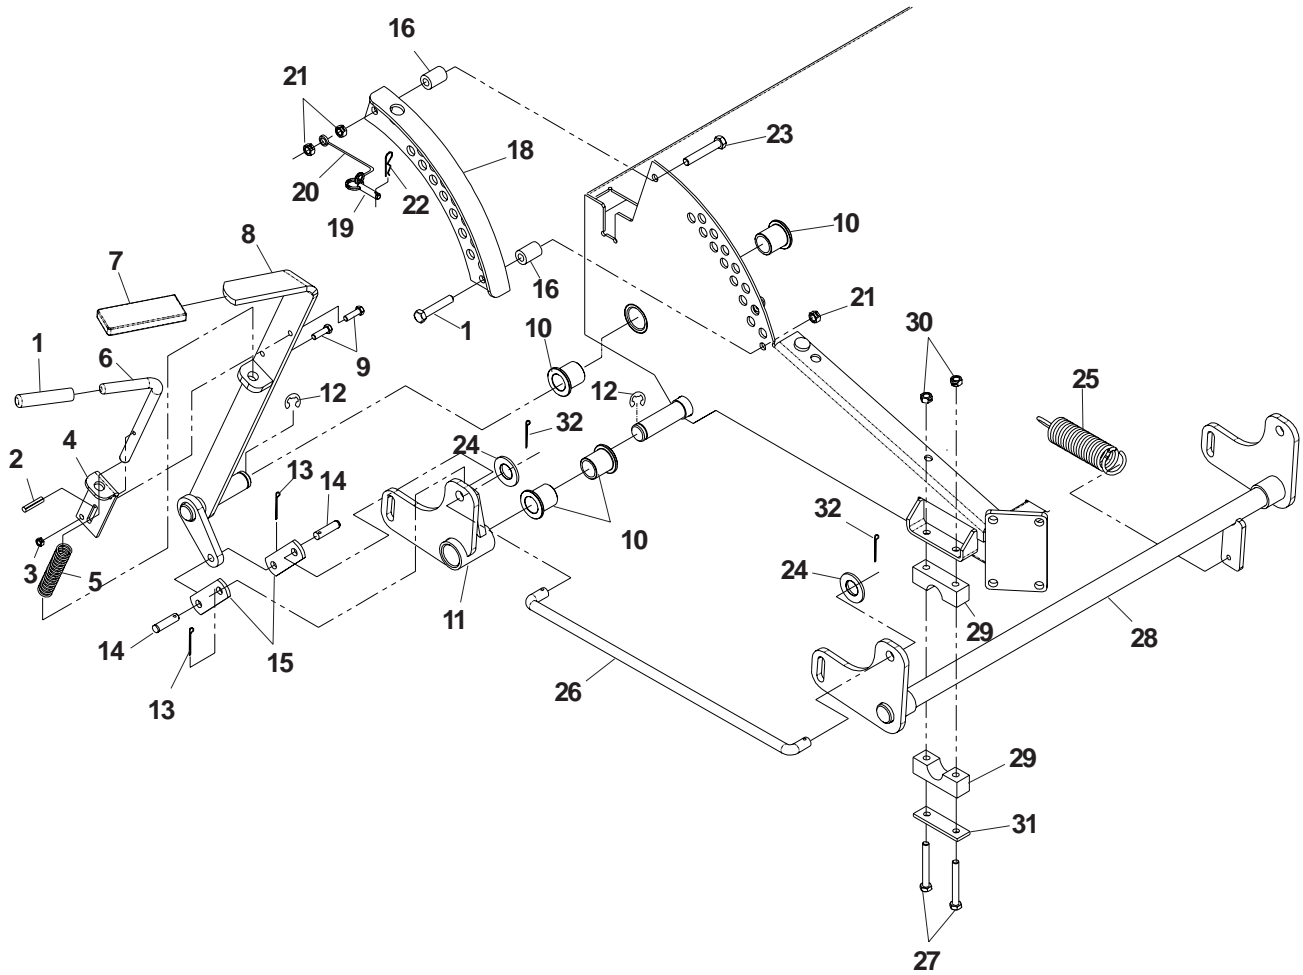

DECK LIFT ASSEMBLY

DECK LIFT ASSEMBLY

ITEM	PART NO.	QTY.	DESCRIPTION
1	539101050	1	GRIP
2	539101082	1	ROLL PIN, 3/16 X 1
3	539990761	2	NUT1/4C CENTER LOCK
4	539103534	1	PIN MT, UPPER
5	539101058	1	SPRING
6	539103533	1	PIN
7	539102515	1	GRIP
8	539104201	1	LEVER WLDMT
9	539990580	2	HCS 1/4C X 3/4
10	539101232	6	FLANGED BUSHING
11	539107032	1	BELLCRANK WLDMT - RT
	539107031	1	BELLCRANK WLDMT - LT - NOT SHOWN
12	539101802	3	7/8 'E' RING
13	539990365	6	COTTER PIN, 1/8 X 3/4
14	539977703	2	CLEVIS PIN, 3/8 X 1 1/8
15	539102565	2	LIFT ARM
16	539103543	2	SPACER
17	539990588	1	HCS 3/8C X 2
18	539106976	1	ADJUSTMENT PLATE
19	539102526	1	HITCH PIN
20	539105059	1	LANYARD
21	539976979	3	NUT 3/8C NYLOC
22	539976989	1	HAIRPIN, #4
23	539990637	1	HCS 3/8C X 2 1/2
24	539991043	4	BUSHING, 5/8 MACH.
25	539102642	1	SPRING
26	539106891	2	DECK LIFT LINK
27	539101721	4	HCS 5/16C X 2 3/4
28	539108349	1	LIFT WLDMT
29	539104808	4	LIFT BLOCK
30	539990717	4	NUT 5/16C NYLOC
31	539104807	2	REINF. PLATE
32	539990654	4	COTTER PIN, 5/32 X 1 1/4

ENGINE ASSEMBLY

ITEM	PART NO.	QTY.	DESCRIPTION
1	539990717	4	NUT 5/16C NYLOC
2	539990669	4	HCS 5/16C X 1 3/4
3	539912757	1	KEY 1/4 SQ. X 1 1/4
4	539106992	1	PULLEY
5	539106880	1	CLUTCH, 200 FT/LB
6	539990247	1	7/16 LOCKWASHER
7	539991120	1	HCS 7/16F X 2 1/2
8	539106819	1	CLUTCH TIE DOWN
9	539105637	1	WIRING HARNESS